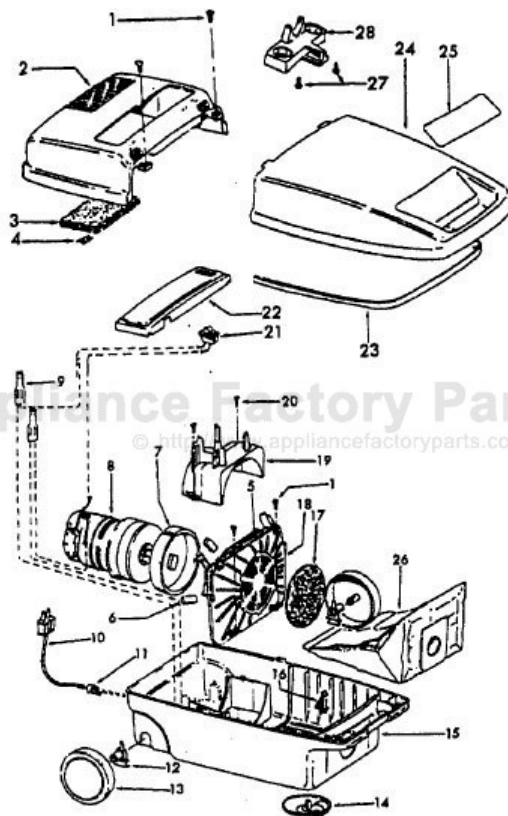

This Owner's Manual is provided and hosted by Appliance Factory Parts.

HOOVER S3531 Owner's Manual

[Shop genuine replacement parts for HOOVER S3531](#)

[Find Your HOOVER Vacuum Cleaner Parts - Select From 1456 Models](#)

----- Manual continues below part list -----

Available Replacement Parts for HOOVER S3531

H-4010028K	BAG OEM HOOVER (3 PACK) K
H-4010100K	BAG FOR HOOVER VACUUM OEM 3 PACK
HR-1810	FILTER HOOVER MESH FILTER
H-43414073	Floor brush.
H-43414064	DUSTING BRUSH (ONE PEICE)
HR-5000	EXTENSION TUBE

Ref. No.	Part No.	Description
1	21447041	Screw
2	37195047	Motor Cover - JM
	37195102	Motor Cover - ABN - S3393, S3393-020, S3393-040
	37195106	Motor Cover - NAA - S3531
	37195075	Motor Cover - AG - S3410
3	34163003	Diffuser
4	21366004	Speed Nut
5	34133007	Seal
6	34132006	Pad (4)
7	34143002	Seal
8	43577109	Motor - S3401 - (P - 111)
	43577011	Motor - S3393, S3393-020, S3410 S3393-040, S3397, S3531 (P-174)
9	12227	Insulated Terminal (2)
	27618508	Wire Connector
10	46363039	Attach. Cord - AAP - 16 - S3401
	46363297	Attach. Cord - AAP - 20 - S3393, S3393-020, S3397
	46363305	Attach Cord - 20 - AG -S3410 S3393-040, S3531
11	27482301	Strain Relief
12	38511015	Wheel Bearing
13	38522058	Wheel - AAP - S3397
	38522061	Wheel - AG - S3393, S3393-020 S3393-040, S3531, S3401, S3410
14	41432040	Wheel Carrier
15	37231049	Main Body - JM - S3401
	37223265	Main Body - JM - S3397
	37223274	Main Body - ABN - S3393, S3393-020, S3393-040