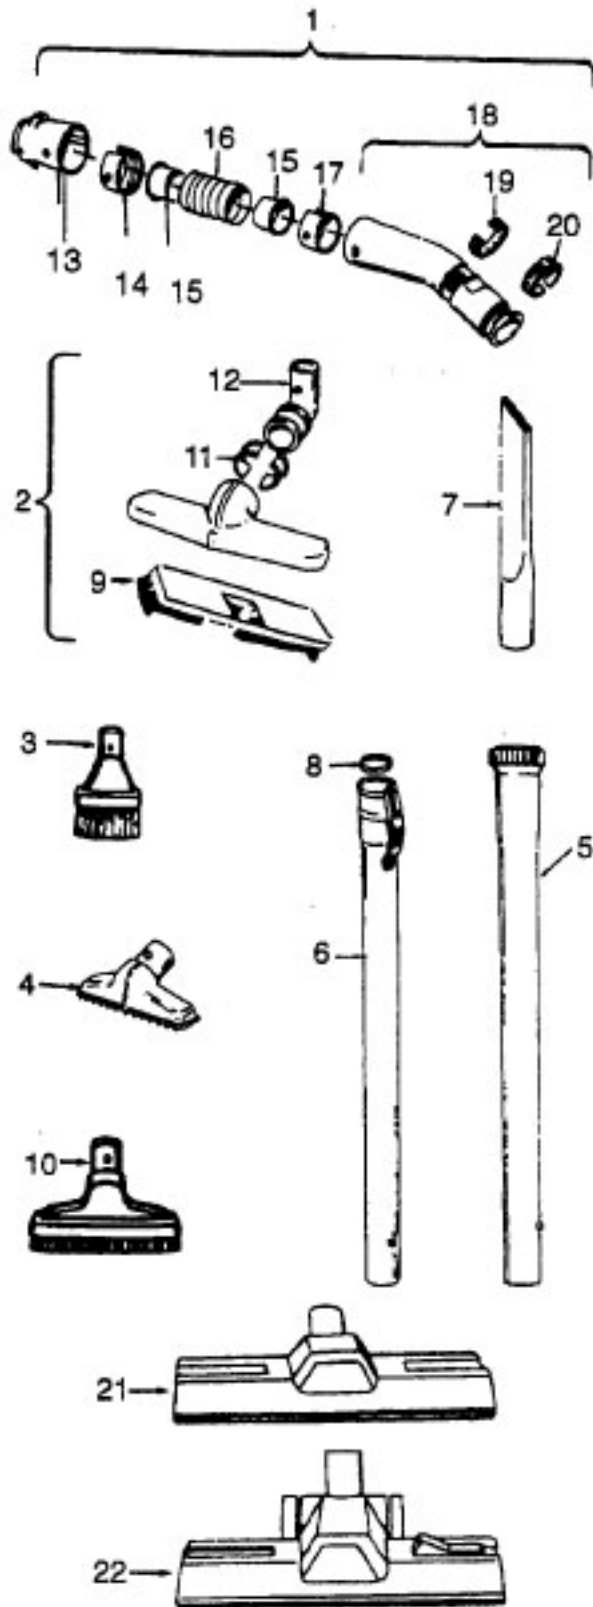

Ref. No.	Part No.	Description
1	21447041	Screw
2	37195047	Motor Cover - JM
	37195102	Motor Cover - ABN - S3393, S3393-020, S3393-040
	37195106	Motor Cover - NAA - S3531
	37195075	Motor Cover - AG - S3410
3	34163003	Diffuser
4	21366004	Speed Nut
5	34133007	Seal
6	34132006	Pad (4)
7	34143002	Seal
8	43577109	Motor - S3401 - (P - 111)
	43577011	Motor - S3393, S3393-020, S3410 S3393-040, S3397, S3531 (P-174)
9	12227	Insulated Terminal (2)
	27618508	Wire Connector
10	46363039	Attach. Cord - AAP - 16 - S3401
	46363297	Attach. Cord - AAP - 20 - S3393, S3393-020, S3397
	46363305	Attach Cord - 20 - AG -S3410 S3393-040, S3531
11	27482301	Strain Relief
12	38511015	Wheel Bearing
13	38522058	Wheel - AAP - S3397
	38522061	Wheel - AG - S3393, S3393-020 S3393-040, S3531, S3401, S3410
14	41432040	Wheel Carrier
15	37231049	Main Body - JM - S3401
	37223265	Main Body - JM - S3397
	37223274	Main Body - ABN - S3393, S3393-020, S3393-040

Ref. No.	Part No.	Description
1	33426001	Nut
2	21312701	Washer
3	21434224	Screw
4	37191016	Outerstage Housing
5	43566017	Fan
6	43551005	Interstage
7	31742010	Spacer
8	21429406	Screw
9	167696AG	Brush Carrier
10	N/A	Brush Holder - Use Brush Carrier Assem. 47318008 (Incl. It. 9 - 12)
11	38353004	Spring
12	167681	Carbon Brush
13	42937003	Motor Housing - Upper
14	169702BZ	Bushing
15	33421004	Bolt
16	31195002	Air Baffle
17	45311051	Field Coil - 1" Stack Height
	45312037	Field Coil - 3/4" Stack Height
18	167721FW	Compression Spring
19	44765171	Armature - 1" Stack Height
	44765217	Armature - 3/4" Stack Height
20	37191085	Motor Housing - Lower
21	31148002	Spacer
22	36322002	Mounting Plate
23	167695EF	Nut