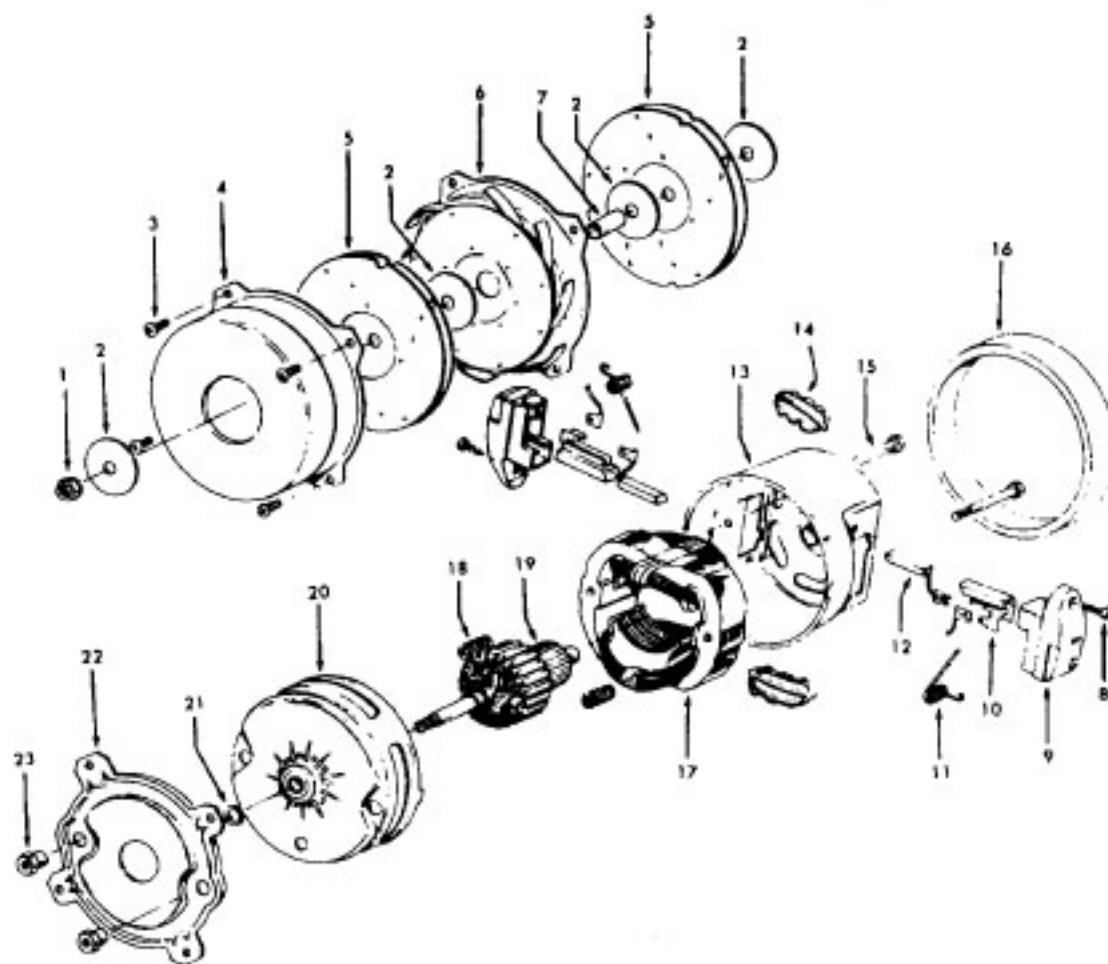

Ref. No.	Part No.	Description
1	21447041	Screw
2	37195047	Motor Cover - JM
	37195102	Motor Cover - ABN - S3393, S3393-020, S3393-040
	37195106	Motor Cover - NAA - S3531
	37195075	Motor Cover - AG - S3410
3	34163003	Diffuser
4	21366004	Speed Nut
5	34133007	Seal
6	34132006	Pad (4)
7	34143002	Seal
8	43577109	Motor - S3401 - (P - 111)
	43577011	Motor - S3393, S3393-020, S3410 S3393-040, S3397, S3531 (P-174)
9	12227	Insulated Terminal (2)
	27618508	Wire Connector
10	46363039	Attach. Cord - AAP - 16 - S3401
	46363297	Attach. Cord - AAP - 20 - S3393, S3393-020, S3397
	46363305	Attach Cord - 20 - AG -S3410 S3393-040, S3531
11	27482301	Strain Relief
12	38511015	Wheel Bearing
13	38522058	Wheel - AAP - S3397
	38522061	Wheel - AG - S3393, S3393-020 S3393-040, S3531, S3401, S3410
14	41432040	Wheel Carrier
15	37231049	Main Body - JM - S3401
	37223265	Main Body - JM - S3397
	37223274	Main Body - ABN - S3393, S3393-020, S3393-040

Items not Illustrated		
	47534018	Thermal Protector - S3393-040, S3531 (models produced prior to 1/97 only)

* Note: Use hose 43434259 on models S3531 produced after Sept. 3 '98

**Motor - 43577112 +
43577008 +**

Ref. No.	Part No.	Description
1	33426001	Nut
2	21312701	Washer
3	21434224	Screw
4	37191016	Outerstage Housing
5	43566017	Fan
6	43551005	Interstage
7	31742010	Spacer
8	21429406	Screw
9	167696AG	Brush Carrier
10	N/A	Brush Holder - Use Brush Carrier Assem. 47318008 (Incl. It. 9 - 12)
11	38353004	Spring
12	167681	Carbon Brush
13	42937003	Motor Housing - Upper
14	169702BZ	Bushing
15	33421004	Bolt
16	31195002	Air Baffle
17	45311051	Field Coil - 1" Stack Height
	45312037	Field Coil - 3/4" Stack Height
18	167721FW	Compression Spring
19	44765171	Armature - 1" Stack Height
	44765217	Armature - 3/4" Stack Height
20	37191085	Motor Housing - Lower
21	31148002	Spacer
22	36322002	Mounting Plate
23	167695EF	Nut