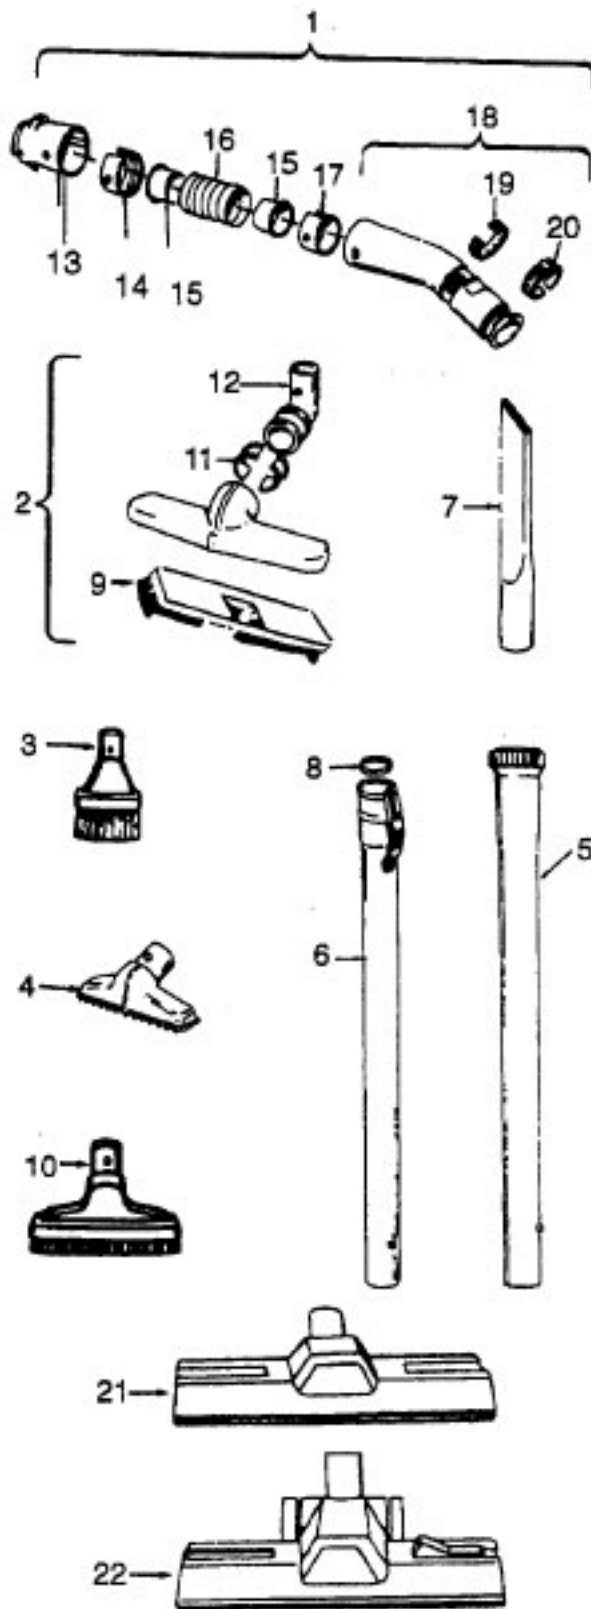

Ref. No.	Part No.	Description
1	21447041	Screw
2	37195047	Motor Cover - JM
	37195102	Motor Cover - ABN - S3393, S3393-020, S3393-040
	37195106	Motor Cover - NAA - S3531
	37195075	Motor Cover - AG - S3410
3	34163003	Diffuser
4	21366004	Speed Nut
5	34133007	Seal
6	34132006	Pad (4)
7	34143002	Seal
8	43577109	Motor - S3401 - (P - 111)
	43577011	Motor - S3393, S3393-020, S3410 S3393-040, S3397, S3531 (P-174)
9	12227	Insulated Terminal (2)
	27618508	Wire Connector
10	46363039	Attach. Cord - AAP - 16 - S3401
	46363297	Attach. Cord - AAP - 20 - S3393, S3393-020, S3397
	46363305	Attach Cord - 20 - AG -S3410 S3393-040, S3531
11	27482301	Strain Relief
12	38511015	Wheel Bearing
13	38522058	Wheel - AAP - S3397
	38522061	Wheel - AG - S3393, S3393-020 S3393-040, S3531, S3401, S3410
14	41432040	Wheel Carrier
15	37231049	Main Body - JM - S3401
	37223265	Main Body - JM - S3397
	37223274	Main Body - ABN - S3393, S3393-020, S3393-040

Ref. No.	Part No.	Description
1	33426001	Nut
2	21312701	Washer
3	21434224	Screw
4	37191016	Outerstage Housing
5	43566017	Fan
6	43551005	Interstage
7	31742010	Spacer
8	21429406	Screw
9	167696AG	Brush Carrier
10	N/A	Brush Holder - Use Brush Carrier Assem. 47318008 (Incl. It. 9 - 12)
11	38353004	Spring
12	167681	Carbon Brush
13	42937003	Motor Housing - Upper
14	169702BZ	Bushing
15	33421004	Bolt
16	31195002	Air Baffle
17	45311051	Field Coil - 1" Stack Height
	45312037	Field Coil - 3/4" Stack Height
18	167721FW	Compression Spring
19	44765171	Armature - 1" Stack Height
	44765217	Armature - 3/4" Stack Height
20	37191085	Motor Housing - Lower
21	31148002	Spacer
22	36322002	Mounting Plate
23	167695EF	Nut