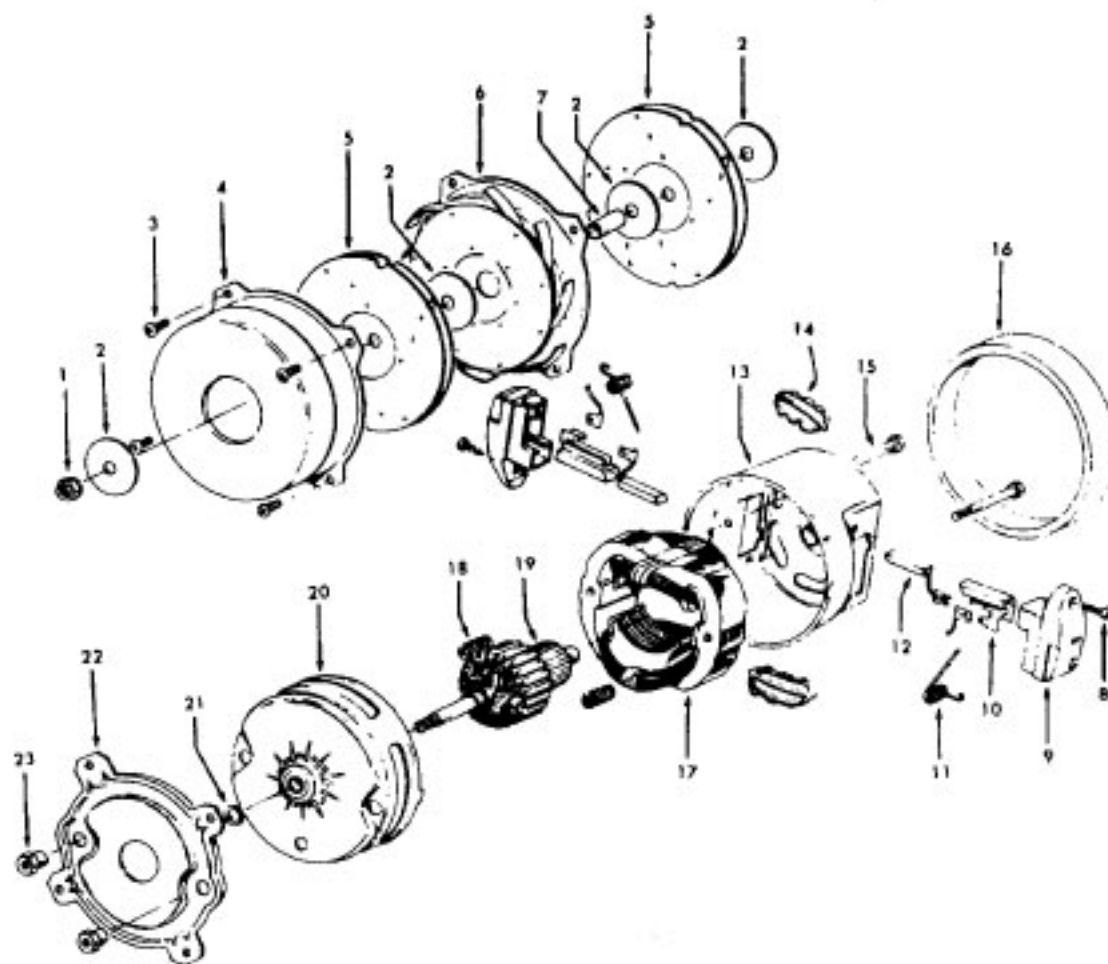

**Motor - 43577112 +
43577008 +**

Ref. No.	Part No.	Description
1	33426001	Nut
2	21312701	Washer
3	21434224	Screw
4	37191016	Outerstage Housing
5	43566017	Fan
6	43551005	Interstage
7	31742010	Spacer
8	21429406	Screw
9	167696AG	Brush Carrier
10	N/A	Brush Holder - Use Brush Carrier Assem. 47318008 (Incl. It. 9 - 12)
11	38353004	Spring
12	167681	Carbon Brush
13	42937003	Motor Housing - Upper
14	169702BZ	Bushing
15	33421004	Bolt
16	31195002	Air Baffle
17	45311051	Field Coil - 1" Stack Height
	45312037	Field Coil - 3/4" Stack Height
18	167721FW	Compression Spring
19	44765171	Armature - 1" Stack Height
	44765217	Armature - 3/4" Stack Height
20	37191085	Motor Housing - Lower
21	31148002	Spacer
22	36322002	Mounting Plate
23	167695EF	Nut