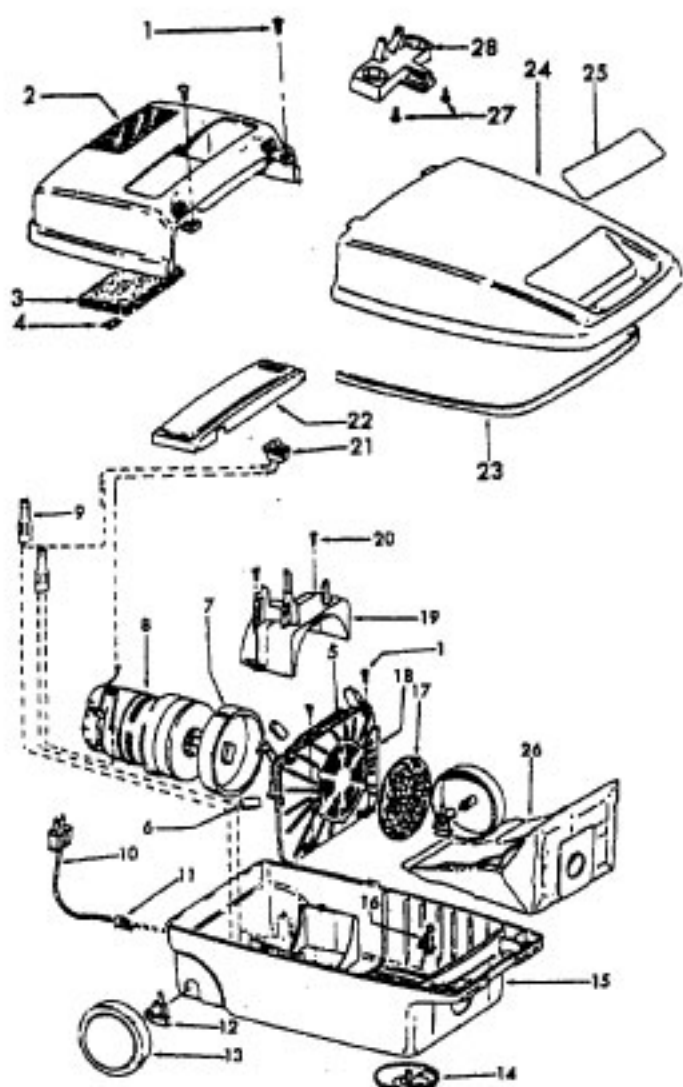

This Owner's Manual is provided and hosted by Appliance Factory Parts.

HOOVER S3531 Owner's Manual

[Shop genuine replacement parts for HOOVER S3531](#)

[Find Your HOOVER Vacuum Cleaner Parts - Select From 1456 Models](#)

----- Manual continues below part list -----

Available Replacement Parts for HOOVER S3531

H-4010028K	BAG OEM HOOVER (3 PACK) K
H-4010100K	BAG FOR HOOVER VACUUM OEM 3 PACK
HR-1810	FILTER HOOVER MESH FILTER
H-43414073	Floor brush.
H-43414064	DUSTING BRUSH (ONE PEICE)
HR-5000	EXTENSION TUBE

Ref. No.	Part No.	Description
1	21447041	Screw
2	37195047	Motor Cover - JM
	37195102	Motor Cover - ABN - S3393, S3393-020, S3393-040
	37195106	Motor Cover - NAA - S3531
	37195075	Motor Cover - AG - S3410
3	34163003	Diffuser
4	21366004	Speed Nut
5	34133007	Seal
6	34132006	Pad (4)
7	34143002	Seal
8	43577109	Motor - S3401 - (P - 111)
	43577011	Motor - S3393, S3393-020, S3410 S3393-040, S3397, S3531 (P-174)
9	12227	Insulated Terminal (2)
	27618508	Wire Connector
10	46363039	Attach. Cord - AAP - 16 - S3401
	46363297	Attach. Cord - AAP - 20 - S3393, S3393-020, S3397
	46363305	Attach Cord - 20 - AG -S3410 S3393-040, S3531
11	27482301	Strain Relief
12	38511015	Wheel Bearing
13	38522058	Wheel - AAP - S3397
	38522061	Wheel - AG - S3393, S3393-020 S3393-040, S3531, S3401, S3410
14	41432040	Wheel Carrier
15	37231049	Main Body - JM - S3401
	37223265	Main Body - JM - S3397
	37223274	Main Body - ABN - S3393, S3393-020, S3393-040