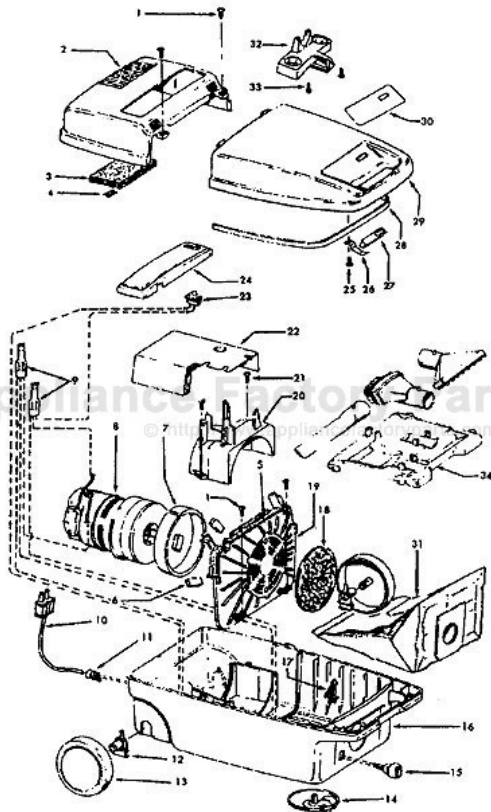

[Find Your HOOVER Vacuum Cleaner Parts - Select From 1456 Models](#)

----- Manual continues below part list -----