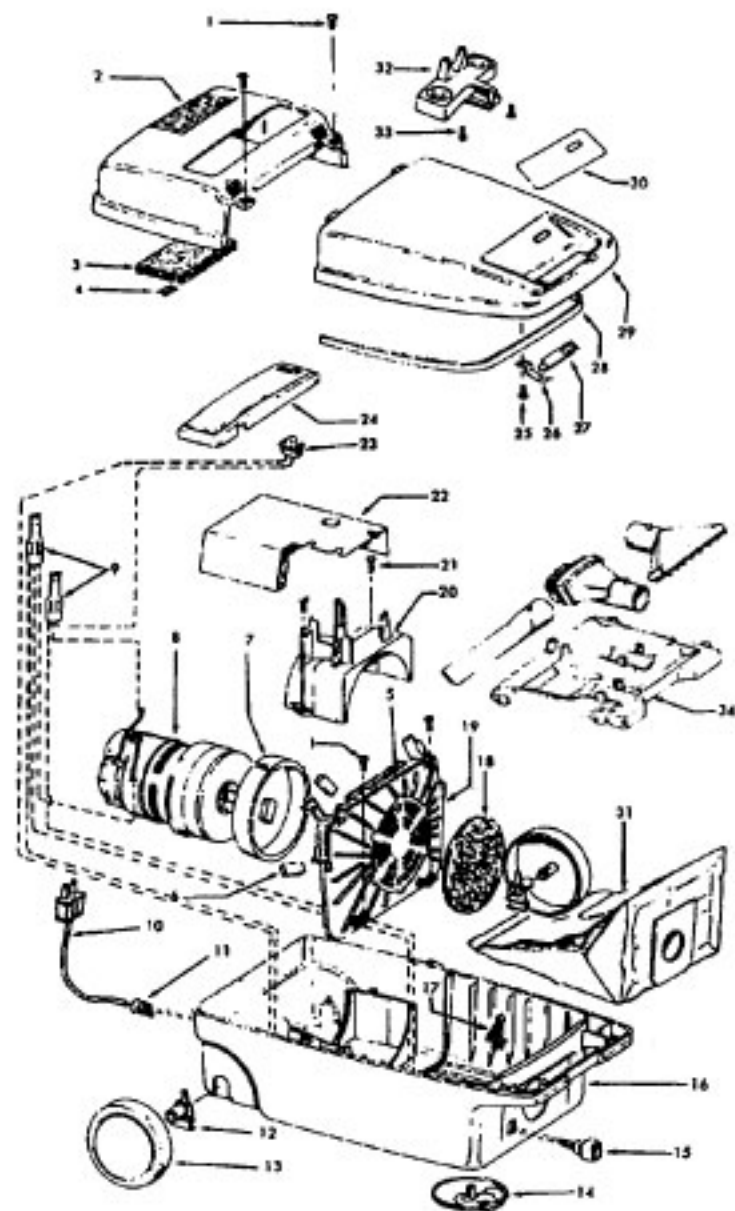

----- Manual continues below part list -----

Available Replacement Parts for HOOVER S3399

H-4010028K	BAG OEM HOOVER (3 PACK) K
HR-1810	FILTER HOOVER MESH FILTER
48414036	HOOVER ELITE BRUSH ROLLER
H-43267002	AGITATOR BEARING ASM
H-43414073	Floor brush.
H-43414064	DUSTING BRUSH (ONE PEICE)
HR-5000	EXTENSION TUBE
HR-1050	BELT FOR HOOVER

Spirit

S3439 External Tool Rack

S3439-070 Internal Tool Storage

Models S3399, S3439, S3439-070

Ref. No.	Part No.	Description
1	21447041	Screw
2	37195063	Motor Cover - MR - S3439, S3439-070
	37195047	Motor Cover - JM - S3399
3	34163003	Diffuser
4	21366004	Speed Nut
5	34133007	Seal
6	34132006	Pad
7	34143002	Seal
8	43577011	Motor - 2.2 - (P-174)
9	18972	Insulated Terminal
10	46363305	Attach. Cord - AG - 20'
11	27482301	Strain Relief
12	38511015	Wheel Bearing - AG
13	38522061	Wheel - S3439, S3439-070
	38522058	Wheel - AAP - S3399
14	41432040	Wheel Carrier
15	46326079	Receptacle Assem. - AG
16	37223197	Main Body - NAA - S3439, S3439-070
	37223207	Main Body - JM - S3399
17	36151015	Latch
18	31114009	Filter
19	36426012	Bulkhead
20	36321011	Motor Retainer
21	21447072	Screw
22	34287021	Foam Muffler
23	28164276	Switch - S3439, S3439-070
	28161063	Switch - S3399
24	37214052	Control Panel
	37214135	Control Panel
25	21447027	Screw
26	36172046	Spring Clip
27	51151010	Bag Indicator
28	38781010	Lid Seal
29	42212071	Bag Housing Lid - AAS - S3439
	42212104	Bag Housing Lid - AAS - S3439-070
	42212122	Bag Housing Lid - JM - S3399
30	51375109	Nameplate
	51669054	Nameplate - S3399
	51879008	Check Bag Label - S3399
31	4010028K	Paper Bag - 3 Pk.
32	36433061	Tool Rack - AAS - S3439
	36433086	Tool Rack - JM - S3399
33	21447003	Screw - S3439
34	36433071	Tool Storage Tray - S3439-070
	56513249	Owner Manual
	56513282	Owner Manual - S3439-070
	56513319	Owner Manual - S3399
	58173339	Carton
	58173376	Carton - S3439-070
	59814040	Carton - S3399
	58366069	Mid Pad
	58461023	Top Support