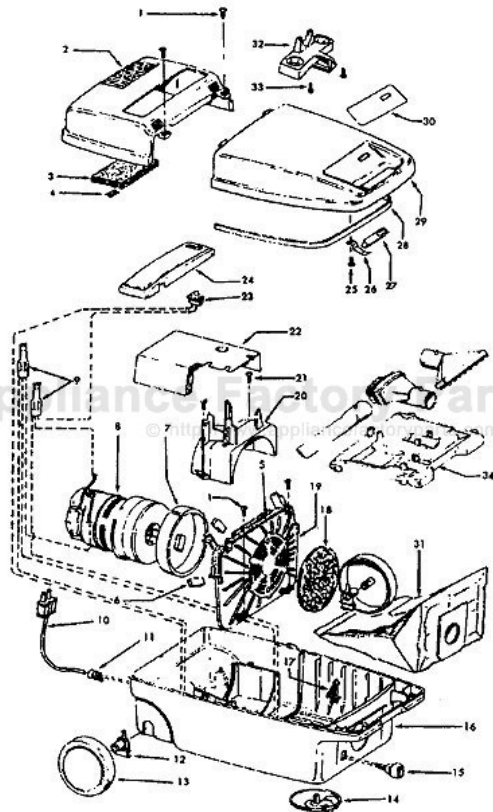

[Find Your HOOVER Vacuum Cleaner Parts - Select From 1456 Models](#)

----- Manual continues below part list -----