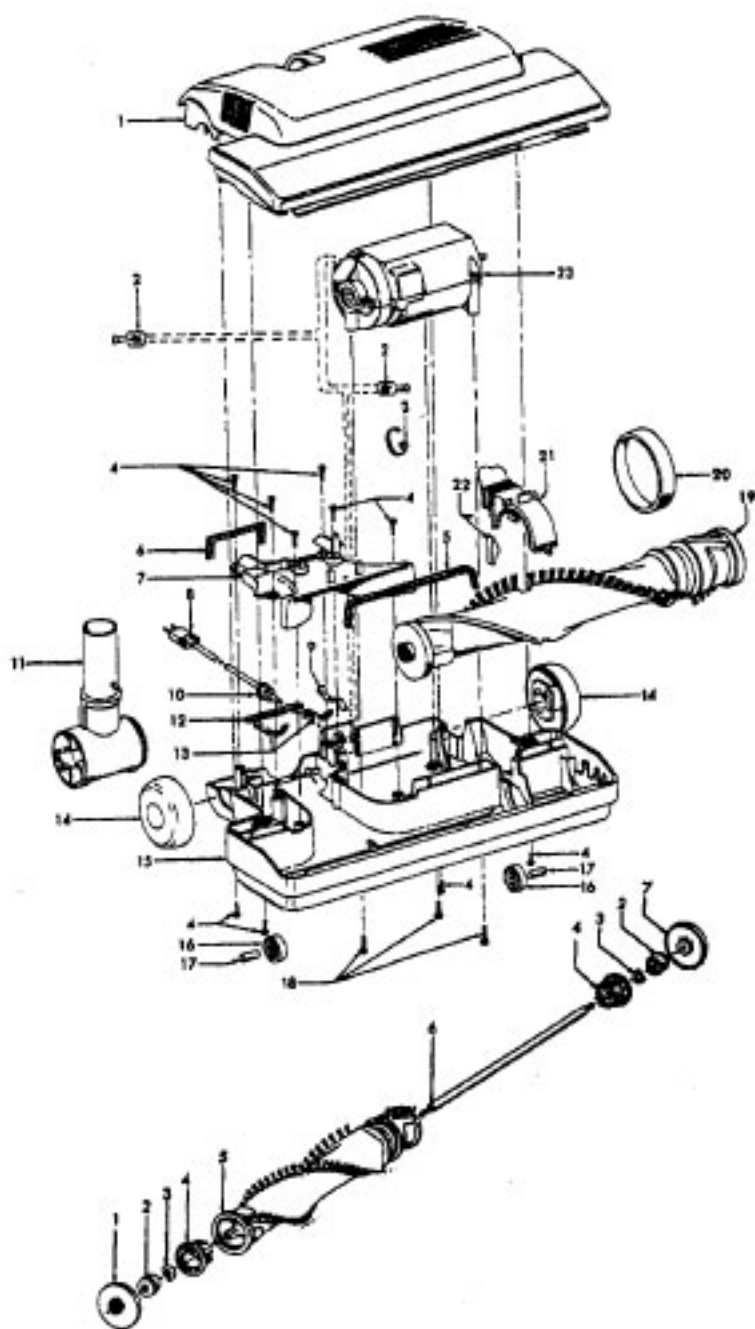

**Motor - 43577112 +
43577008 +**

Ref. No.	Part No.	Description
1	33426001	Nut
2	21312701	Washer
3	21434224	Screw
4	37191016	Outerstage Housing
5	43566017	Fan
6	43551005	Interstage
7	31742010	Spacer
8	21429406	Screw
9	167696AG	Brush Carrier
10	N/A	Brush Holder - Use Brush Carrier Assem. 47318008 (Incl. It. 9 - 12)
11	38353004	Spring
12	167681	Carbon Brush
13	42937003	Motor Housing - Upper
14	169702BZ	Bushing
15	33421004	Bolt
16	31195002	Air Baffle
17	45311051	Field Coil - 1" Stack Height
	45312037	Field Coil - 3/4" Stack Height
18	167721FW	Compression Spring
19	44765171	Armature - 1" Stack Height
	44765217	Armature - 3/4" Stack Height
20	37191085	Motor Housing - Lower
21	31148002	Spacer
22	36322002	Mounting Plate
23	167695EF	Nut

48438235 - S3525, S3535
 48438251 - S3399
 48438254 - S3395
 48438235 - S3420, S3520

48438076 - S3391
 48438257 - S3559, S3395-040
 48438261 - S3561

Ref. No.	Part No.	Description
1	37241004	Nozzle Body - ABY - S3561
	37241138	Nozzle Body - AAP - S3525, S3535
	37241137	Nozzle Body - AAP - S3399
	37241139	Nozzle Body - AAP - S3395
	37241140	Nozzle Body - ABE - S3395-040, S3559
	37241144	Nozzle Body - ABM - S3391
	42252A55	Nozzle Body - AG - S3420, S3520
2	12227	Insulated Terminal
	27618508	Wire Connector
3	27479307	Lead Wire Tie
4	21447003	Screw-Self Tapping (10)
5	34123039	Duct Cover Seal
6	34253018	Rear Seal
7	42256103	Duct Cover Assem. (Incl. Items 5,6)
8	46321088	Cord -AG
9	35276008	Detent Spring
10	163768	Strain Relief
11	43482106	Nozzle Connector - AG
12	34112007	Seal
13	34122014	Seal (2)
14	43244043	Wheel Assem.
15	42246115	Base Plate Assem. (Incl. Items 16,17)
	42246114	Base Plate Assem. - ABR - S3395-040, S3391
	42246115	S3559 (Incl. Items 16, 17)
	42246115	Base Plate Assem. - AG - S3420, S3520 (Incl. items 16, 17)
16	32761001	Wheel
17	31522004	Wheel Shaft
18	21479801	Screw (3)
19	48414079	Agitator Assem.
20	38528011	Belt
21	36923008	Belt Guard Assem.
22	13261AY	Rib Shoe
23	43177062	Motor Assem. Comp.