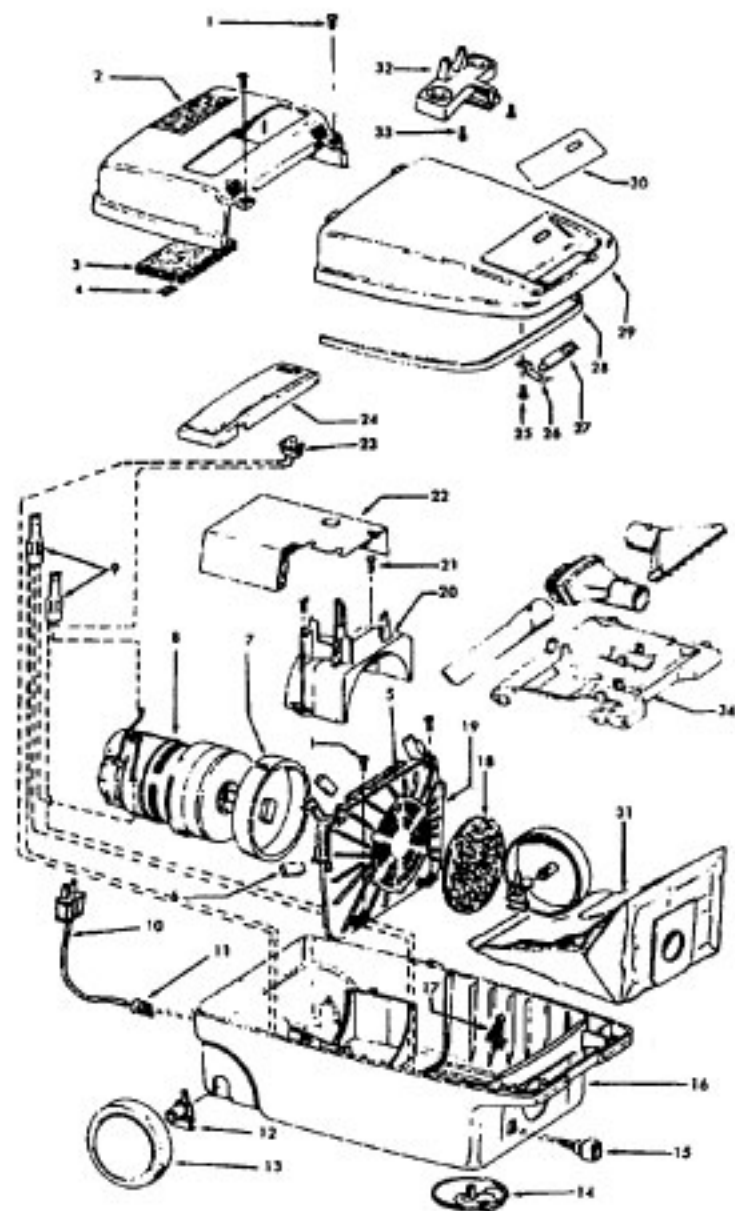

Spirit

S3439 External Tool Rack

S3439-070 Internal Tool Storage

Models S3399, S3439, S3439-070

Ref. No.	Part No.	Description
1	21447041	Screw
2	37195063	Motor Cover - MR - S3439, S3439-070
	37195047	Motor Cover - JM - S3399
3	34163003	Diffuser
4	21366004	Speed Nut
5	34133007	Seal
6	34132006	Pad
7	34143002	Seal
8	43577011	Motor - 2.2 - (P-174)
9	18972	Insulated Terminal
10	46363305	Attach. Cord - AG - 20'
11	27482301	Strain Relief
12	38511015	Wheel Bearing - AG
13	38522061	Wheel - S3439, S3439-070
	38522058	Wheel - AAP - S3399
14	41432040	Wheel Carrier
15	46326079	Receptacle Assem. - AG
16	37223197	Main Body - NAA - S3439, S3439-070
	37223207	Main Body - JM - S3399
17	36151015	Latch
18	31114009	Filter
19	36426012	Bulkhead
20	36321011	Motor Retainer
21	21447072	Screw
22	34287021	Foam Muffler
23	28164276	Switch - S3439, S3439-070
	28161063	Switch - S3399
24	37214052	Control Panel
	37214135	Control Panel
25	21447027	Screw
26	36172046	Spring Clip
27	51151010	Bag Indicator
28	38781010	Lid Seal
29	42212071	Bag Housing Lid - AAS - S3439
	42212104	Bag Housing Lid - AAS - S3439-070
	42212122	Bag Housing Lid - JM - S3399
30	51375109	Nameplate
	51669054	Nameplate - S3399
	51879008	Check Bag Label - S3399
31	4010028K	Paper Bag - 3 Pk.
32	36433061	Tool Rack - AAS - S3439
	36433086	Tool Rack - JM - S3399
33	21447003	Screw - S3439
34	36433071	Tool Storage Tray - S3439-070
	56513249	Owner Manual
	56513282	Owner Manual - S3439-070
	56513319	Owner Manual - S3399
	58173339	Carton
	58173376	Carton - S3439-070
	59814040	Carton - S3399
	58366069	Mid Pad
	58461023	Top Support

Agitator 48414079

Ref. No.	Part No.	Description
1	36423016	Thread Guard - RH
2	43267002	Agitator Bearing Assem. (2)
3	21347003	Conical Washer (2)
4	36422022	Agitator End (2)
5	48414051	Agitator Body
6	32724013	Agitator Shaft
7	36423017	Thread Guard - LH