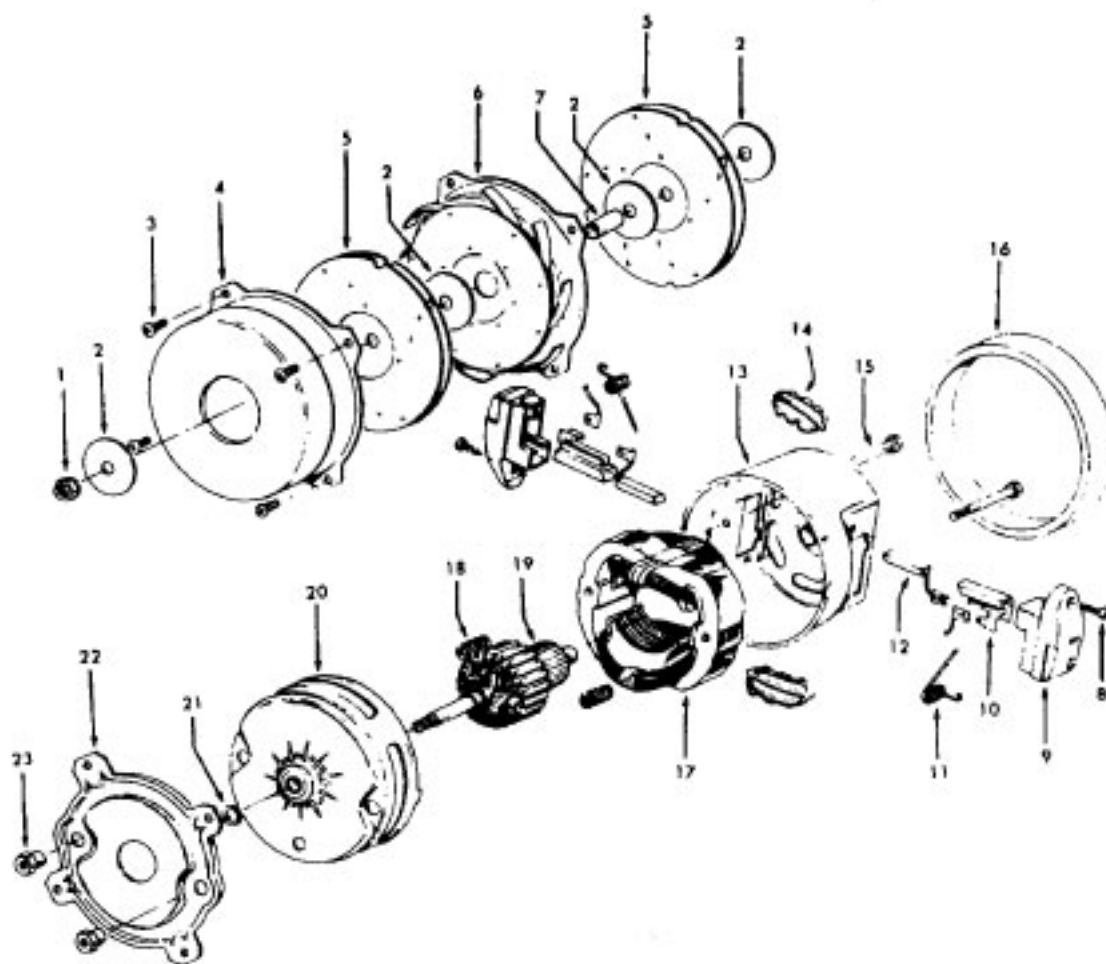

**Motor - 43577112 +
43577008 +**

Ref. No.	Part No.	Description
1	33426001	Nut
2	21312701	Washer
3	21434224	Screw
4	37191016	Outerstage Housing
5	43566017	Fan
6	43551005	Interstage
7	31742010	Spacer
8	21429406	Screw
9	167696AG	Brush Carrier
10	N/A	Brush Holder - Use Brush Carrier Assem. 47318008 (Incl. It. 9 - 12)
11	38353004	Spring
12	167681	Carbon Brush
13	42937003	Motor Housing - Upper
14	169702BZ	Bushing
15	33421004	Bolt
16	31195002	Air Baffle
17	45311051	Field Coil - 1" Stack Height
	45312037	Field Coil - 3/4" Stack Height
18	167721FW	Compression Spring
19	44765171	Armature - 1" Stack Height
	44765217	Armature - 3/4" Stack Height
20	37191085	Motor Housing - Lower
21	31148002	Spacer
22	36322002	Mounting Plate
23	167695EF	Nut