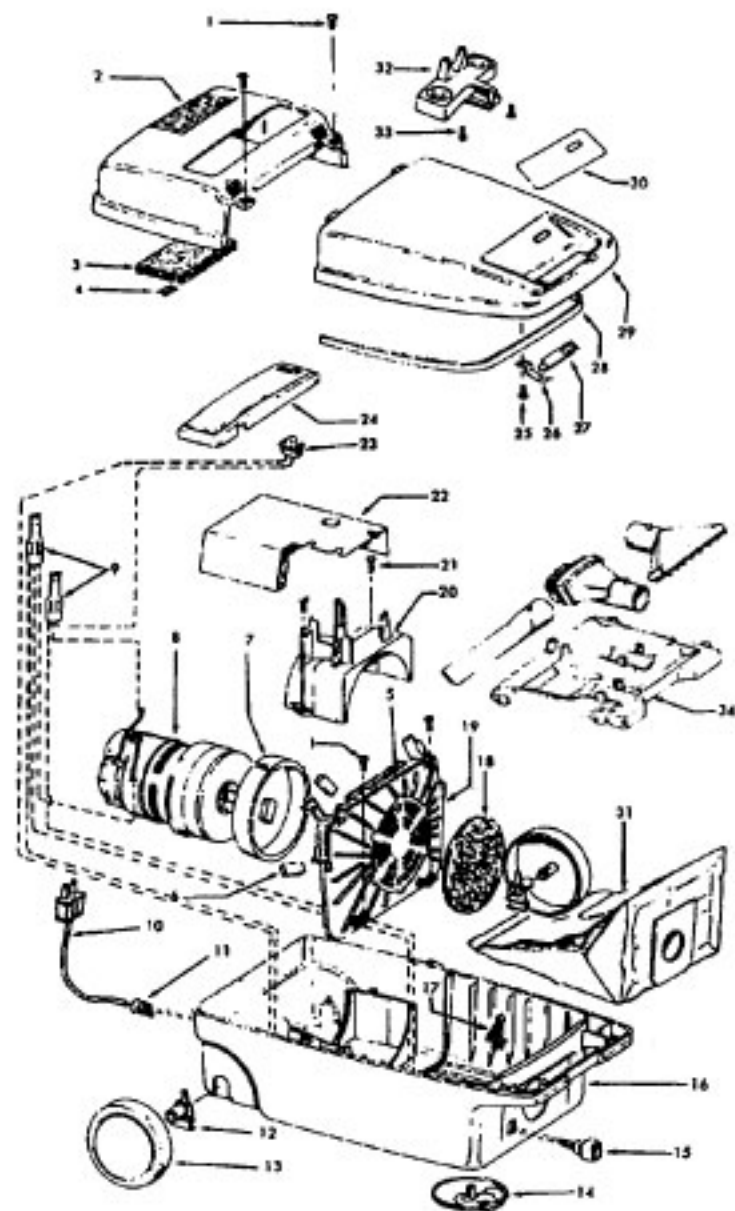

----- Manual continues below part list -----

Available Replacement Parts for HOOVER S3439

H-4010028K	BAG OEM HOOVER (3 PACK) K
HR-1810	FILTER HOOVER MESH FILTER
48414036	HOOVER ELITE BRUSH ROLLER
H-43267002	AGITATOR BEARING ASM
H-43414073	Floor brush.
H-43414064	DUSTING BRUSH (ONE PEICE)
HR-5000	EXTENSION TUBE
HR-1050	BELT FOR HOOVER

Spirit

S3439 External Tool Rack

S3439-070 Internal Tool Storage

Models S3399, S3439, S3439-070

Ref. No.	Part No.	Description
1	21447041	Screw
2	37195063	Motor Cover - MR - S3439, S3439-070
	37195047	Motor Cover - JM - S3399
3	34163003	Diffuser
4	21366004	Speed Nut
5	34133007	Seal
6	34132006	Pad
7	34143002	Seal
8	43577011	Motor - 2.2 - (P-174)
9	18972	Insulated Terminal
10	46363305	Attach. Cord - AG - 20'
11	27482301	Strain Relief
12	38511015	Wheel Bearing - AG
13	38522061	Wheel - S3439, S3439-070
	38522058	Wheel - AAP - S3399
14	41432040	Wheel Carrier
15	46326079	Receptacle Assem. - AG
16	37223197	Main Body - NAA - S3439, S3439-070
	37223207	Main Body - JM - S3399
17	36151015	Latch
18	31114009	Filter
19	36426012	Bulkhead
20	36321011	Motor Retainer
21	21447072	Screw
22	34287021	Foam Muffler
23	28164276	Switch - S3439, S3439-070
	28161063	Switch - S3399
24	37214052	Control Panel
	37214135	Control Panel
25	21447027	Screw
26	36172046	Spring Clip
27	51151010	Bag Indicator
28	38781010	Lid Seal
29	42212071	Bag Housing Lid - AAS - S3439
	42212104	Bag Housing Lid - AAS - S3439-070
	42212122	Bag Housing Lid - JM - S3399
30	51375109	Nameplate
	51669054	Nameplate - S3399
	51879008	Check Bag Label - S3399
31	4010028K	Paper Bag - 3 Pk.
32	36433061	Tool Rack - AAS - S3439
	36433086	Tool Rack - JM - S3399
33	21447003	Screw - S3439
34	36433071	Tool Storage Tray - S3439-070
	56513249	Owner Manual
	56513282	Owner Manual - S3439-070
	56513319	Owner Manual - S3399
	58173339	Carton
	58173376	Carton - S3439-070
	59814040	Carton - S3399
	58366069	Mid Pad
	58461023	Top Support