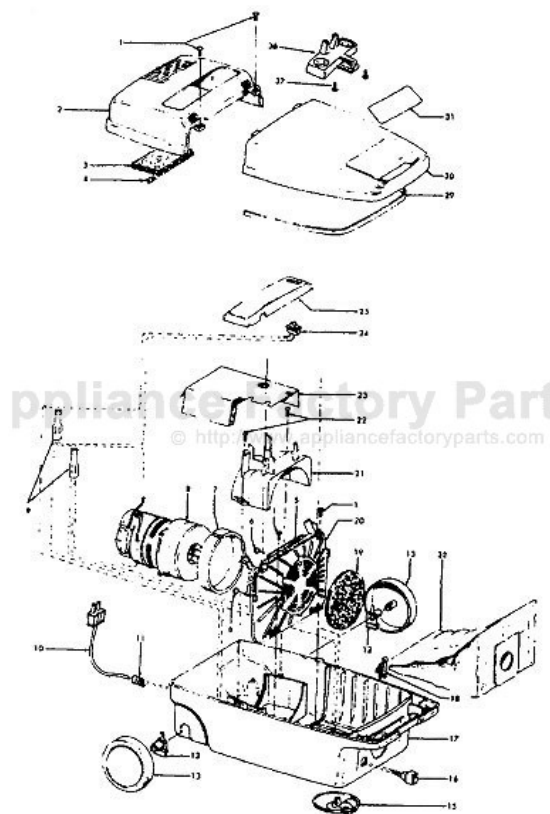

[Find Your HOOVER Vacuum Cleaner Parts - Select From 1456 Models](#)

----- Manual continues below part list -----