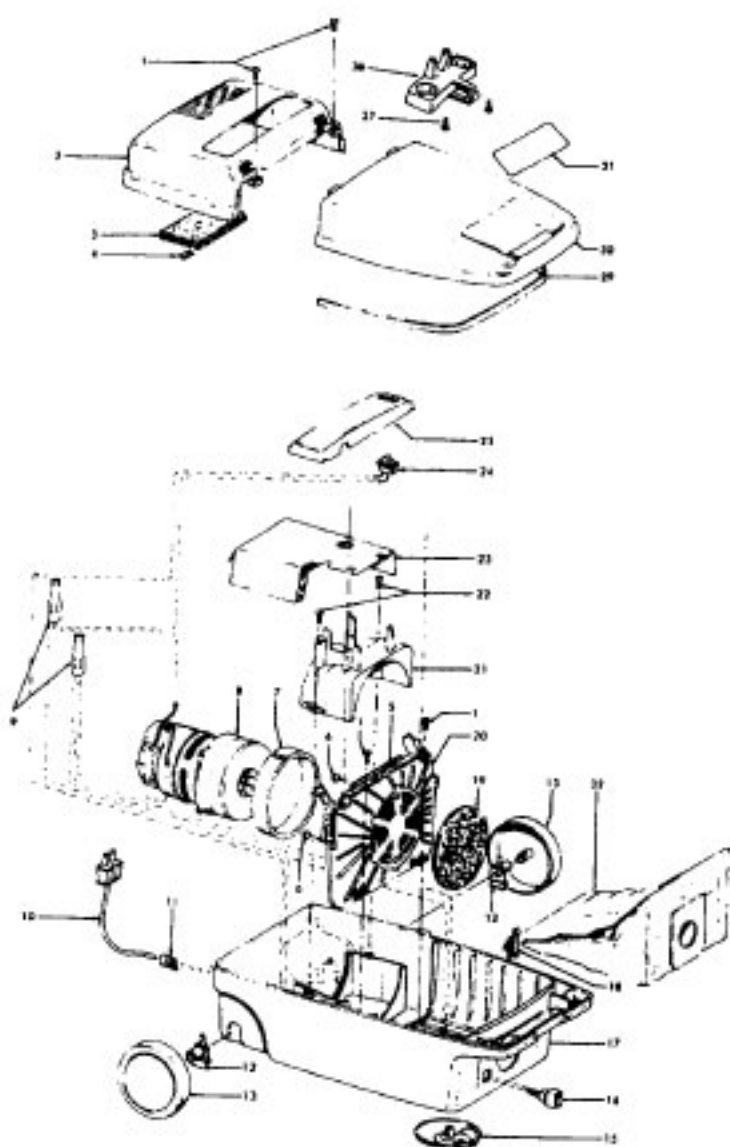

## Available Replacement Parts for HOOVER S3403

<a href="#">H-4010028K</a>	BAG OEM HOOVER (3 PACK) K
<a href="#">HR-1810</a>	FILTER HOOVER MESH FILTER
<a href="#">H-43267002</a>	AGITATOR BEARING ASM
<a href="#">H-43414073</a>	Floor brush.
<a href="#">H-43414064</a>	DUSTING BRUSH (ONE PEICE)
<a href="#">HR-5000</a>	EXTENSION TUBE
<a href="#">HR-1050</a>	BELT FOR HOOVER

Ref. No.	Part No.	Description
1	21447041	Screw
2	37195047	Motor Cover - JM
3	34163003	Diffuser
4	21366004	Speed Nut
5	34133007	Seal
6	34132006	Pad
7	34143002	Seal
8	43577109	Motor - S3403 - (P-111)
	43577011	Motor - S3403-022 - (P-1 74)
9	18972	Insulated Terminal (3 Wire)
10	46363039	Attach. Cord - AAP - 16
11	27482301	Strain Relief
12	38511015	Wheel Bearing - AG
13	38522061	Wheel
15	41432040	Wheel Carrier
16	46326079	Receptacle Assem. - AG
17	37223192	Main Body - AAP
18	36151015	Latch
19	31114009	Filter
20	36426012	Filter Support
21	36321011	Motor Retainer - JM
22	21447072	Screw
23	34287021	Muffler
24	28164276	Switch
25	37214052	Control Panel - Light Gray
29	38781010	Lid Seal
30	42212048	Bag Housing Lid - MZ
31	52125103	Nameplate - S3403
	52125107	Nameplate - S3403-022
32	4010028K	Paper Bag - 3 Pk.
36	36433048	Tool Rack - MZ
37	21447003	Screw
	56513226	Owner Manual - S3403
	56513248	Owner Manual - S3403-022
	58173298	Carton - S3403
	58366069	Mid Pad
	58461023	Top Support
	58173311	Carton - S3403-022