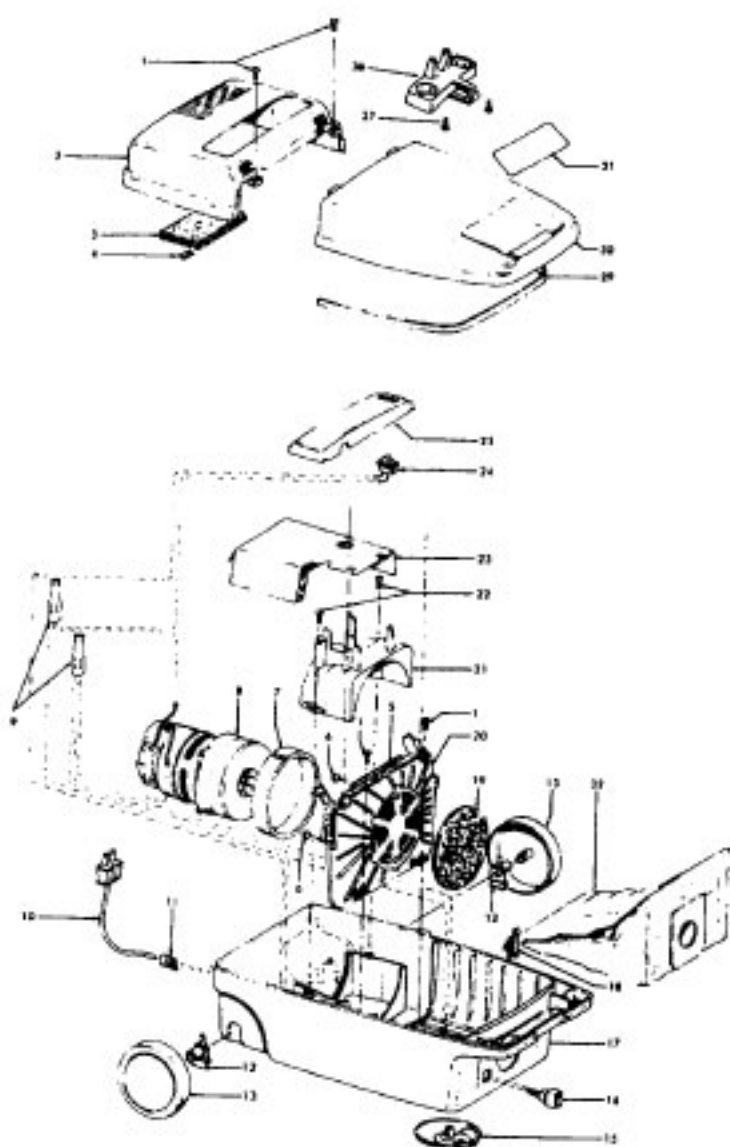

This Owner's Manual is provided and hosted by Appliance Factory Parts.

HOOVER S3403-022 Owner's Manual

[Shop genuine replacement parts for HOOVER
S3403-022](#)

[Find Your HOOVER Vacuum Cleaner Parts - Select From 1456 Models](#)

----- Manual continues below part list -----

Available Replacement Parts for HOOVER S3403-022

H-4010028K	BAG OEM HOOVER (3 PACK) K
HR-1810	FILTER HOOVER MESH FILTER
H-43267002	AGITATOR BEARING ASM
H-43414073	Floor brush.
H-43414064	DUSTING BRUSH (ONE PEICE)
HR-5000	EXTENSION TUBE
HR-1050	BELT FOR HOOVER

Ref. No.	Part No.	Description
1	21447041	Screw
2	37195047	Motor Cover - JM
3	34163003	Diffuser
4	21366004	Speed Nut
5	34133007	Seal
6	34132006	Pad
7	34143002	Seal
8	43577109	Motor - S3403 - (P-111)
	43577011	Motor - S3403-022 - (P-1 74)
9	18972	Insulated Terminal (3 Wire)
10	46363039	Attach. Cord - AAP - 16
11	27482301	Strain Relief
12	38511015	Wheel Bearing - AG
13	38522061	Wheel
15	41432040	Wheel Carrier
16	46326079	Receptacle Assem. - AG
17	37223192	Main Body - AAP
18	36151015	Latch
19	31114009	Filter
20	36426012	Filter Support
21	36321011	Motor Retainer - JM
22	21447072	Screw
23	34287021	Muffer
24	28164276	Switch
25	37214052	Control Panel - Light Gray
29	38781010	Lid Seal
30	42212048	Bag Housing Lid - MZ
31	52125103	Nameplate - S3403
	52125107	Nameplate - S3403-022
32	4010028K	Paper Bag - 3 Pk.
36	36433048	Tool Rack - MZ
37	21447003	Screw
	56513226	Owner Manual - S3403
	56513248	Owner Manual - S3403-022
	58173298	Carton - S3403
	58366069	Mid Pad
	58461023	Top Support
	58173311	Carton - S3403-022