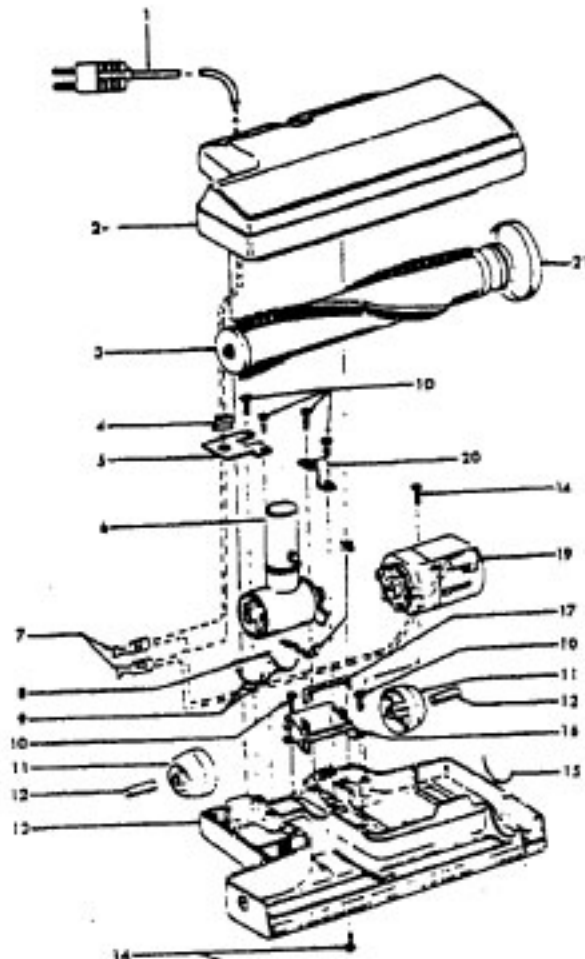

Agitator

Ref. No.	Part No.	Description
	48416009	Agitator
1	41435018	Thread Guard
2	43267002	Bearing
3	21347003	Spring Washer
4	36422001	End
5	48445017	Agitator Brush
6	160070	Shaft
8	38537002	End Pulley
9	41435021	Thread Guard

Ref. No.	Part No.	Description
	48438189 A, C	Power Nozzle - LS - S3189, S3193, S3213
	48438057 D	Power Nozzle - MX - 4.5' Cord - S3245
	48438189 F	Power Nozzle - LZ - S3211, S3261, S3263, S3263-036, S3263-060, S3403, S3403-022
	48438190 G, J	Power Nozzle - LZ - S3209, S3419, S3425, S3425-022, S3425-032, S3425-060, S3403-022
	48438058 H	Power Nozzle - LZ - 4.5' Cord
1	46321005	Attachment Cord 4.5'- AG
	46321088	Cord - AG - 3.5
2	42252059 A, C,D, E, F, G,H	Body - LS
	42252174 I, J	Body - AAP
	51375042 A,B,C	Nameplate
	52125095 F	Nameplate
	52125088 G	Nameplate
	52125107 H	Nameplate
	52125113 I	Nameplate
	52125096 J	Nameplate
3	48416009	Agitator
2	163768	Strain Relief
5	34663003	Bracket
6	43482024	Nozzle Connector - LZ
7	12227	Insulated Terminal (2 Wire)
8	34112005	Seal
9	34337003	Seal
10	21447041	Screw
11	32175025	Wheel - AG
12	31523005	Wheel Shaft
13	42246120	Base Plate
14	21447007	Screw
15	34337004	Seal
16	42256090	Duct Cover
17	34123015	Duct Cover Seal
18	35276001	Detent Spring
19	43177073	Motor
20	35271001	Bracket - LH
21	38528011	Belt