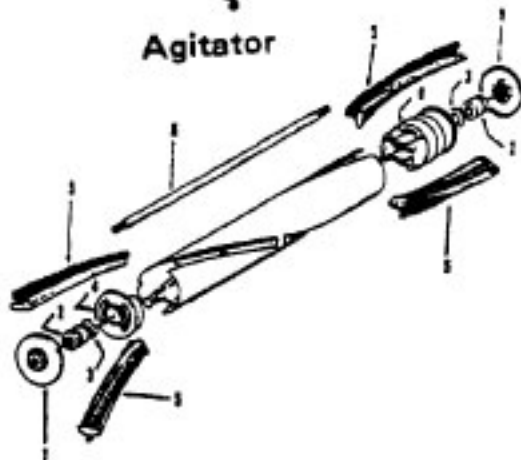

Ref. No.	Part No.	Description
1	21447041	Screw
2	37195047	Motor Cover - JM
3	34163003	Diffuser
4	21366004	Speed Nut
5	34133007	Seal
6	34132006	Pad
7	34143002	Seal
8	43577109	Motor - S3403 - (P-111)
	43577011	Motor - S3403-022 - (P-1 74)
9	18972	Insulated Terminal (3 Wire)
10	46363039	Attach. Cord - AAP - 16
11	27482301	Strain Relief
12	38511015	Wheel Bearing - AG
13	38522061	Wheel
15	41432040	Wheel Carrier
16	46326079	Receptacle Assem. - AG
17	37223192	Main Body - AAP
18	36151015	Latch
19	31114009	Filter
20	36426012	Filter Support
21	36321011	Motor Retainer - JM
22	21447072	Screw
23	34287021	Muffler
24	28164276	Switch
25	37214052	Control Panel - Light Gray
29	38781010	Lid Seal
30	42212048	Bag Housing Lid - MZ
31	52125103	Nameplate - S3403
	52125107	Nameplate - S3403-022
32	4010028K	Paper Bag - 3 Pk.
36	36433048	Tool Rack - MZ
37	21447003	Screw
	56513226	Owner Manual - S3403
	56513248	Owner Manual - S3403-022
	58173298	Carton - S3403
	58366069	Mid Pad
	58461023	Top Support
	58173311	Carton - S3403-022

CLEANING TOOLS - S3403 - (P-92)

38614024	Furniture Nozzle - AG
38617017	Crevice Tool - AG
43414064	Dusting Brush - AG
43414073	Floor Brush - AG
43433111	Hose - 2W - AG
43453052	Extension Tube - 20 - AX
48438189	Power Nozzle - LZ - (P-83)

Agitator

Ref. No.	Part No.	Description
	48416009	Agitator
1	41435018	Thread Guard
2	43267002	Bearing
3	21347003	Spring Washer
4	36422001	End
5	48445017	Agitator Brush
6	160070	Shaft
8	38537002	End Pulley
9	41435021	Thread Guard