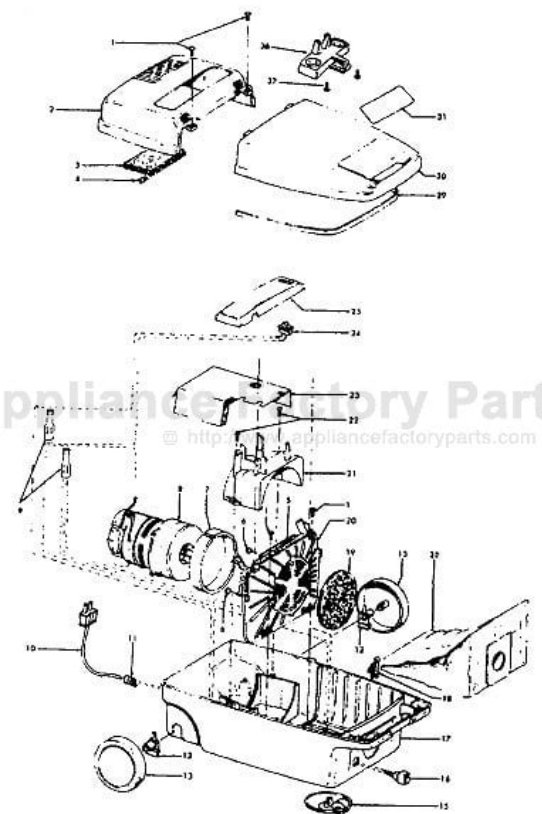

[Find Your HOOVER Vacuum Cleaner Parts - Select From 1456 Models](#)

----- Manual continues below part list -----