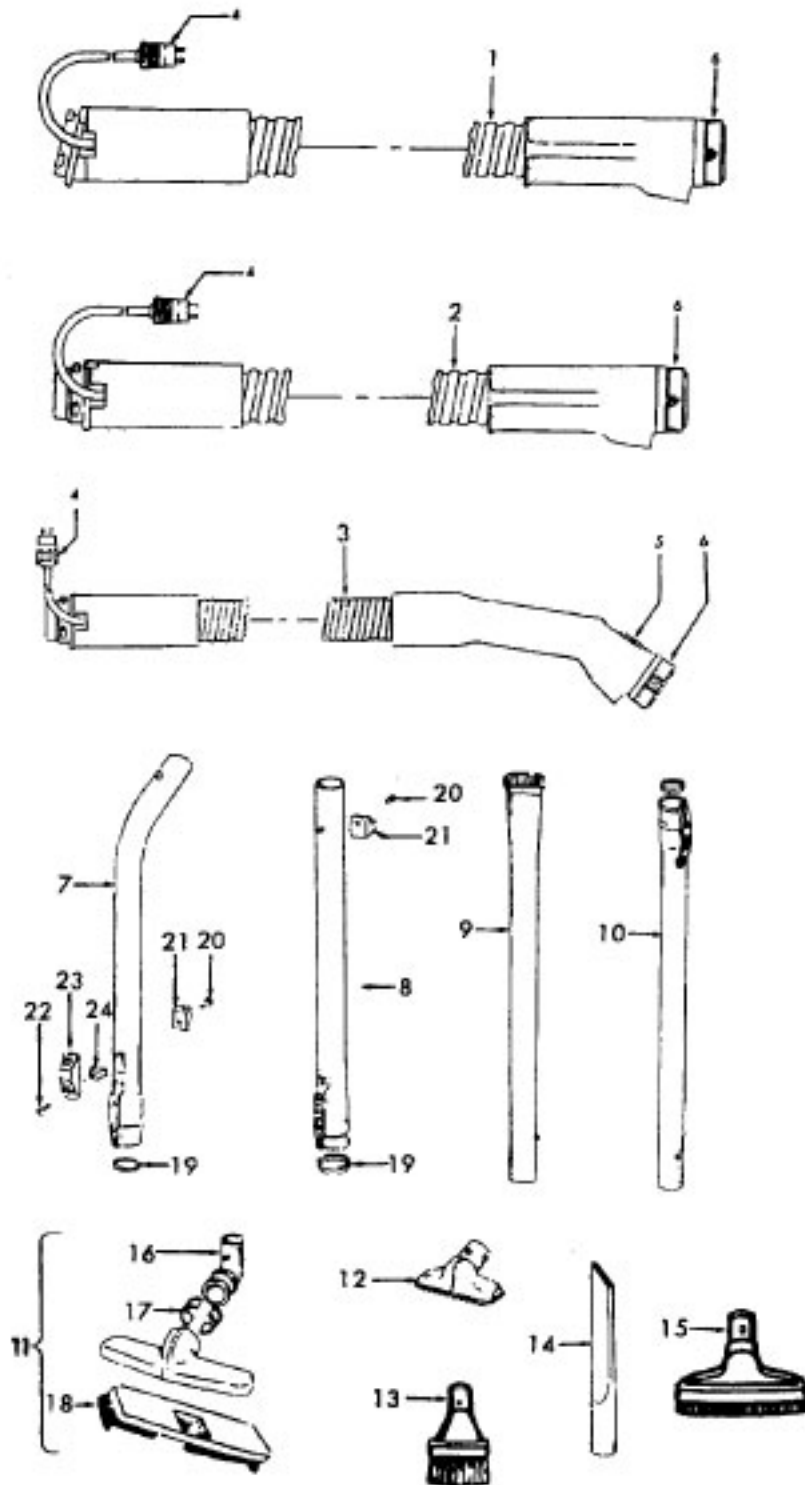

Cleaning Tools

Spirit & Celebrity

Ref. No.	Part No.	Description
1	43433085	Hose - AAP - Celebrity
2	43433032	Hose - JM - Spirit - 5-1/2'
3	43433067	Hose - AAP - Spirit - 5-1/2'
	43433081	Hose - MV -S/C- Spirit - 5-1/2'
	43433084	Hose - AAP - S/C - Spirit - 7'
	43433111	Hose - 2W - AG -S/C - Spirit
4	46321076	Cord Repair Kit
5	34777005	Suction Reg. Control - AG
	34777007	Suction Reg. Control - MV
6	36153009	Latch Ring - AG
7	43468055	Hose Tube - BL - 14
8	43453086	Extension Tube - BL - 22
	43453035	Extension Tube - AX - 22
	43453052	Extension Tube - 20 - AX (Gray Clip)
	43453058	Extension Tube - BL - 20 (Gray Clip)
9	3863801P	Extension Tube -Poly - AG
10	43453027	Extension Tube
11	43414073	Floor Brush - AG
12	38614023	Furniture Nozzle - 1 Pc. - 17
	43414057	Furniture Nozzle - AG
	38614024	Furniture Nozzle - AG
13	43414064	Dusting Brush - AG
14	38617017	Crevice Tool - AG
15	43414015	Furniture Brush - JM
	43414016	Furniture Brush - AG
16	38644040	Swivel Connector - JM
	38644020	Swivel Connector - AG
17	33712007	Split Ring
18	48447001	Brush Back
19	12845JM	Gasket
20	12783	Rivet
21	36171008	Cord Clip - MV
	36171005	Cord Clip - AG
22	13275	Screw
23	13142AG	Suction Control
24	13257BZ	Support