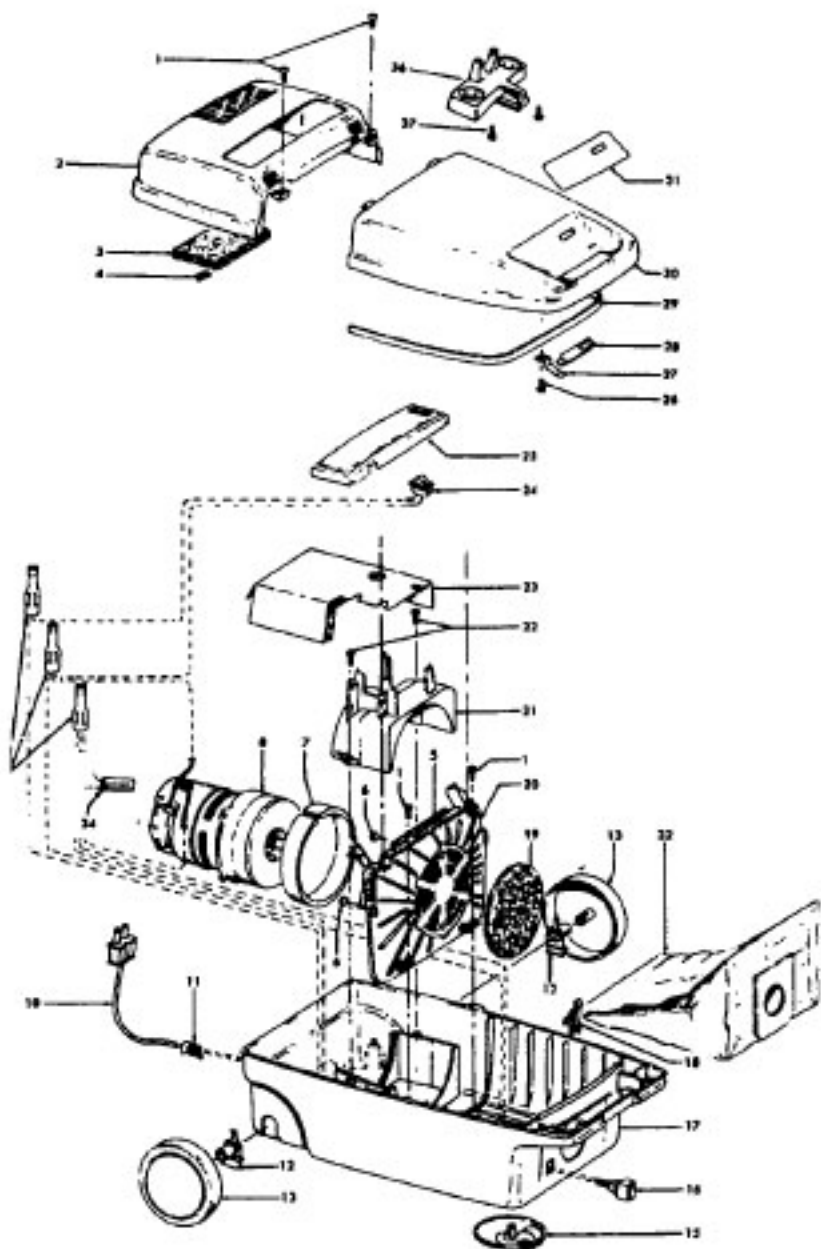

----- Manual continues below part list -----

Available Replacement Parts for HOOVER S3419

H-4010028K	BAG OEM HOOVER (3 PACK) K
H-43267002	AGITATOR BEARING ASM
H-43414073	Floor brush.
H-43414064	DUSTING BRUSH (ONE PEICE)
HR-5000	EXTENSION TUBE
HR-1050	BELT FOR HOOVER

Ref. No.	Part No.	Description
1	21447041	Screw
2	37195089	Motor Cover - ABE - S3405
	37195041	Motor Cover - MX - S3419
3	34163003	Diffuser
4	21366004	Speed Nut
5	34133007	Seal
6	34132015	Pad
7	34143003	Seal
8	43578051	Motor (P-1 56)
9	48969	Wire Nut
10	46363039	Attach. Cord - AAP - 16
11	27482301	Strain Relief
12	38511015	Wheel Bearing - AG
13	38522061	Wheel - AG
15	41432040	Wheel Carrier
16	46326079	Receptacle Assem. - AG
17	37231054	Main Body - MU - S3405
	37231063	Main Body - MX - S3419
18	36151015	Latch
19	31114010	Filter
20	36426014	Bulkhead
21	36321012	Motor Retainer
22	21447072	Screw
23	34287021	Foam Muffler
24	28164276	Switch
25	37214052	Control Panel - WW - S3405
	37214066	Control Panel - MY - S3419
26	21447027	Screw
27	36172046	Spring Clip
28	51151010	Bag Indicator
29	38781010	Lid Seal
30	42212034	Bag Housing Lid - LZ
31	51375089	Nameplate - S3405
	51375098	Nameplate - S3419
32	4010028K	Paper Bag - 3 Pk.
34	47534018	Thermal Protector
36	36433049	Tool Rack - MT - S3405
	36433015	Tool Rack - LZ - S3419
37	21447003	Screw
	56513210	Owner Manual
	58184011	Carton - S3405
	58173286	Carton - S341 9
	58366069	Mid Pad
	58461023	Top Support