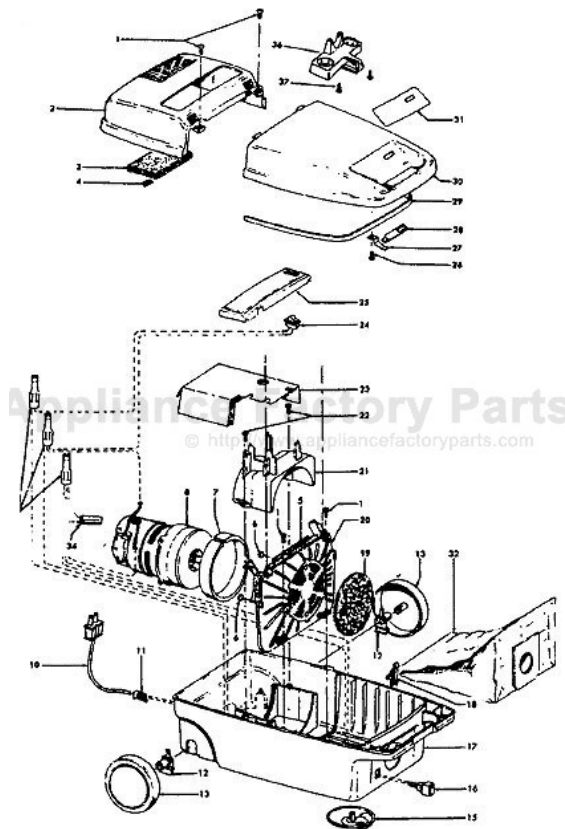

[Find Your HOOVER Vacuum Cleaner Parts - Select From 1456 Models](#)

----- Manual continues below part list -----