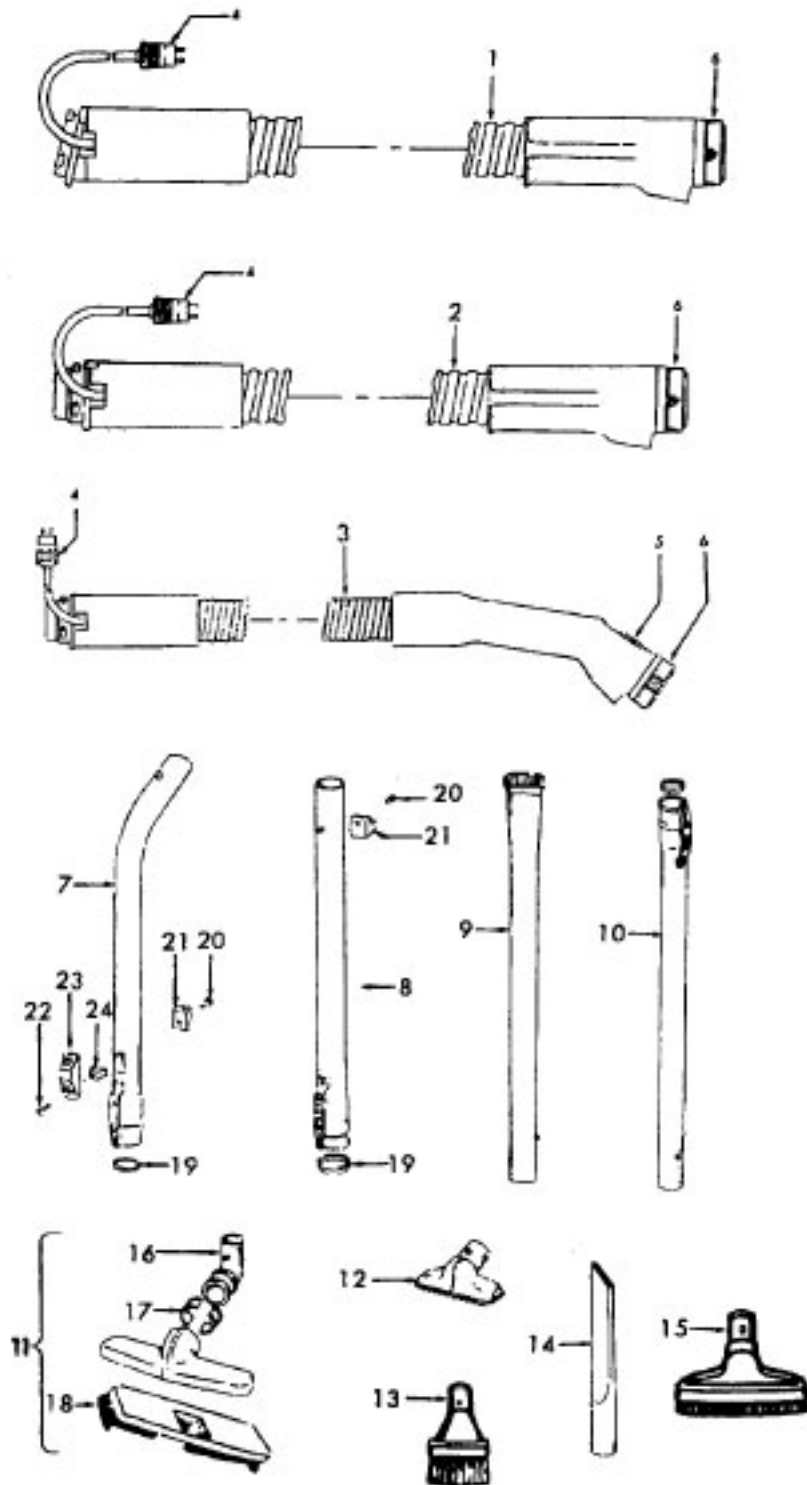

Cleaning Tools

Spirit & Celebrity

Ref. No.	Part No.	Description
1	43433085	Hose - AAP - Celebrity
2	43433032	Hose - JM - Spirit - 5-1/2'
3	43433067	Hose - AAP - Spirit - 5-1/2'
	43433081	Hose - MV -S/C- Spirit - 5-1/2'
	43433084	Hose - AAP - S/C - Spirit - 7'
	43433111	Hose - 2W - AG -S/C - Spirit
4	46321076	Cord Repair Kit
5	34777005	Suction Reg. Control - AG
	34777007	Suction Reg. Control - MV
6	36153009	Latch Ring - AG
7	43468055	Hose Tube - BL - 14
8	43453086	Extension Tube - BL - 22
	43453035	Extension Tube - AX - 22
	43453052	Extension Tube - 20 - AX (Gray Clip)
	43453058	Extension Tube - BL - 20 (Gray Clip)
9	3863801P	Extension Tube -Poly - AG
10	43453027	Extension Tube
11	43414073	Floor Brush - AG
12	38614023	Furniture Nozzle - 1 Pc. - 17
	43414057	Furniture Nozzle - AG
	38614024	Furniture Nozzle - AG
13	43414064	Dusting Brush - AG
14	38617017	Crevice Tool - AG
15	43414015	Furniture Brush - JM
	43414016	Furniture Brush - AG
16	38644040	Swivel Connector - JM
	38644020	Swivel Connector - AG
17	33712007	Split Ring
18	48447001	Brush Back
19	12845JM	Gasket
20	12783	Rivet
21	36171008	Cord Clip - MV
	36171005	Cord Clip - AG
22	13275	Screw
23	13142AG	Suction Control
24	13257BZ	Support