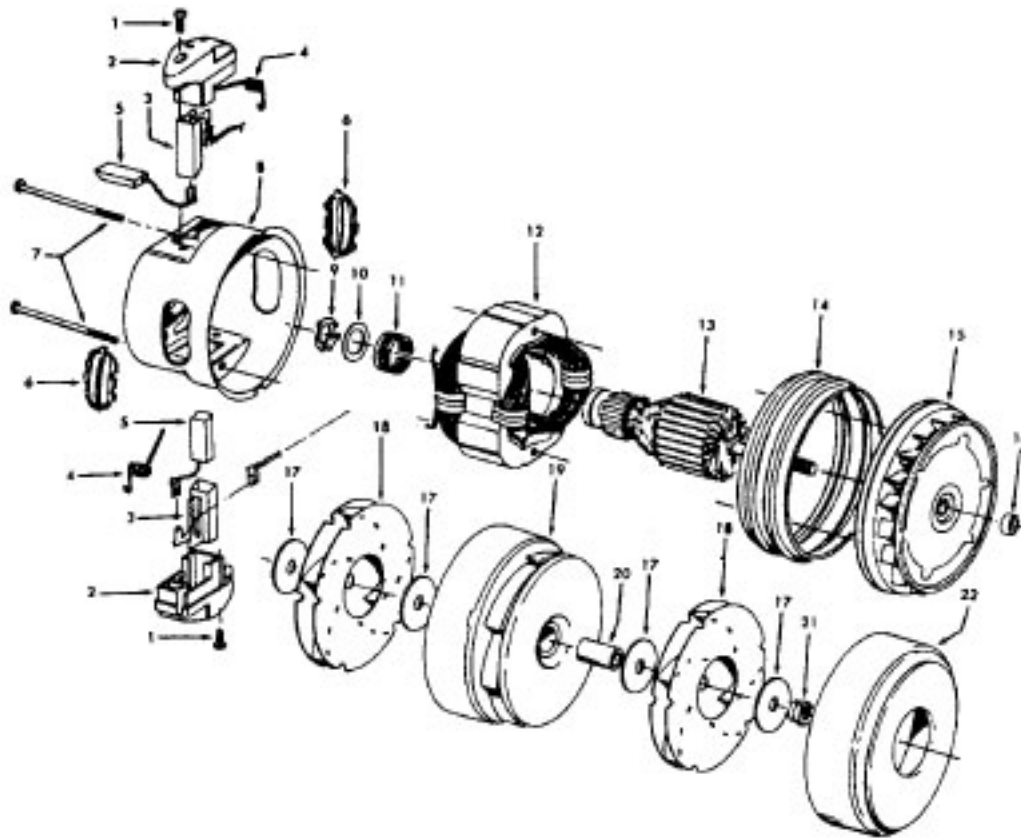

**Motor 43578051 (3.1)
43578069 (4.0)**

Ref. No.	Part No.	Description
1	21429406	Screw
2	168038AG	Brush Carrier
3	168506--	Brush Holder
4	38353004	Spring
5	167679	Carbon Brush
6	169702BZ	Bushing
7	36112003	Bolt 3.1
	21563061	Bolt 4.0
8	42192016	Motor Housing
9	21345116	Spring Washer
10	21312778	Thrust Washer
11	24198002	Star Ring
12	45311048	Field Coil 3.1
	45311022	Field Coil 4.0
13	44765185	Armature 3.1
	44765225	Armature 4.0
14	31195003	Motor Mount Insulator 3.1
	31195004	Motor Mount Insulator 4.0
15	43551013	Diffuser
16	31148009	Spacer
17	21312701	Washer
18	43566017	Fan
19	42192033	Interstage
20	31743003	Spacer
21	33426001	Nut
22	37196087	Fan Cover

Motor:

	43578051	43578069
	S3259	S3269-036
	S3269	S3269-070
	S3269-060	S3271-036
	S3271	S3271-070
	S3271-060	S3483
	S3295-031	S3485
	S3299-031	S3485-070
	S3405	S3487
	S3419	S3499
	S3423	S3501
	S3441-031	S3503
	S3441-070	S3505
	S3473	S3621
	S3475	S3629
	S3481	S3631
	S3627