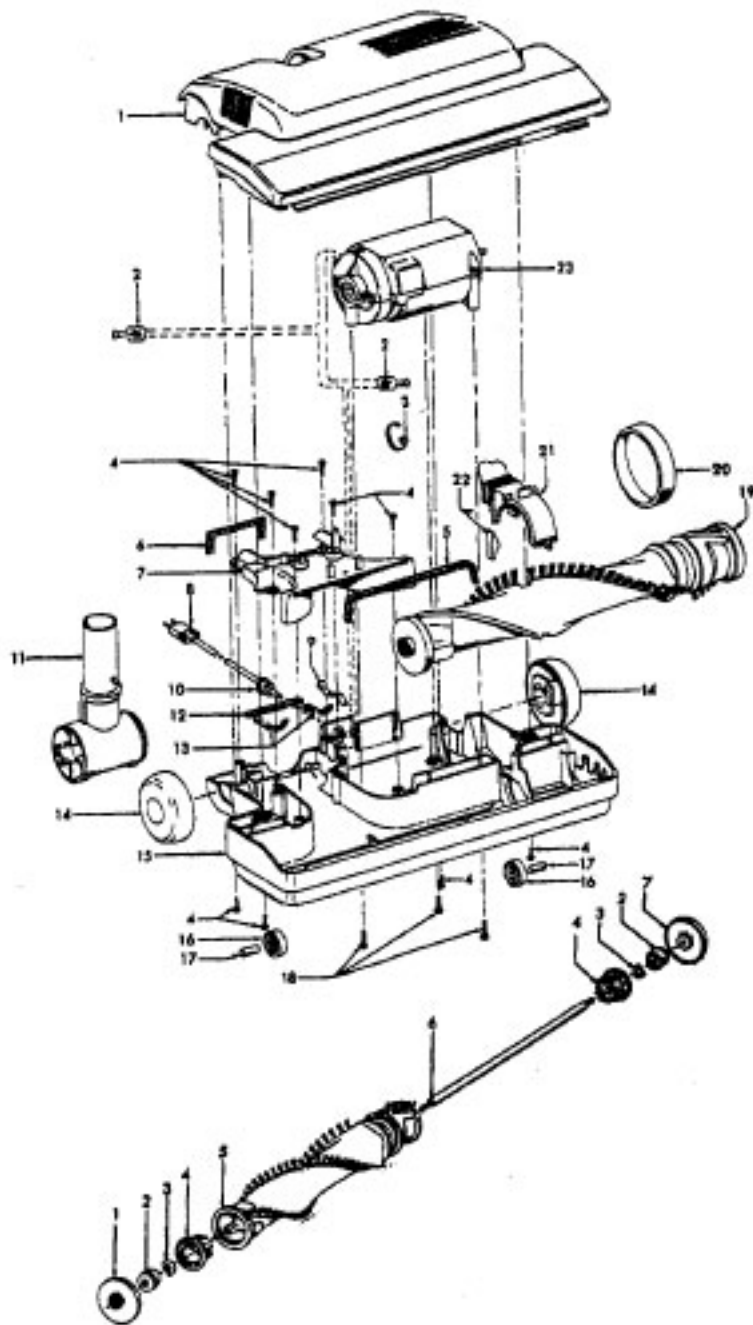

48438235 - S3525, S3535
 48438251 - S3399
 48438254 - S3395
 48438235 - S3420, S3520

48438076 - S3391
 48438257 - S3559, S3395-040
 48438261 - S3561

Ref. No.	Part No.	Description
1	37241004	Nozzle Body - ABY - S3561
	37241138	Nozzle Body - AAP - S3525, S3535
	37241137	Nozzle Body - AAP - S3399
	37241139	Nozzle Body - AAP - S3395
	37241140	Nozzle Body - ABE - S3395-040, S3559
	37241144	Nozzle Body - ABM - S3391
	42252A55	Nozzle Body - AG - S3420, S3520
2	12227	Insulated Terminal
	27618508	Wire Connector
3	27479307	Lead Wire Tie
4	21447003	Screw-Self Tapping (10)
5	34123039	Duct Cover Seal
6	34253018	Rear Seal
7	42256103	Duct Cover Assem. (Incl. Items 5,6)
8	46321088	Cord -AG
9	35276008	Detent Spring
10	163768	Strain Relief
11	43482106	Nozzle Connector - AG
12	34112007	Seal
13	34122014	Seal (2)
14	43244043	Wheel Assem.
15	42246115	Base Plate Assem. (Incl. Items 16,17)
	42246114	Base Plate Assem. - ABR - S3395-040, S3391
	42246115	Base Plate Assem. - AG - S3420, S3520 (Incl. items 16, 17)
16	32761001	Wheel
17	31522004	Wheel Shaft
18	21479801	Screw (3)
19	48414079	Agitator Assem.
20	38528011	Belt
21	36923008	Belt Guard Assem.
22	13261AY	Rib Shoe
23	43177062	Motor Assem. Comp.