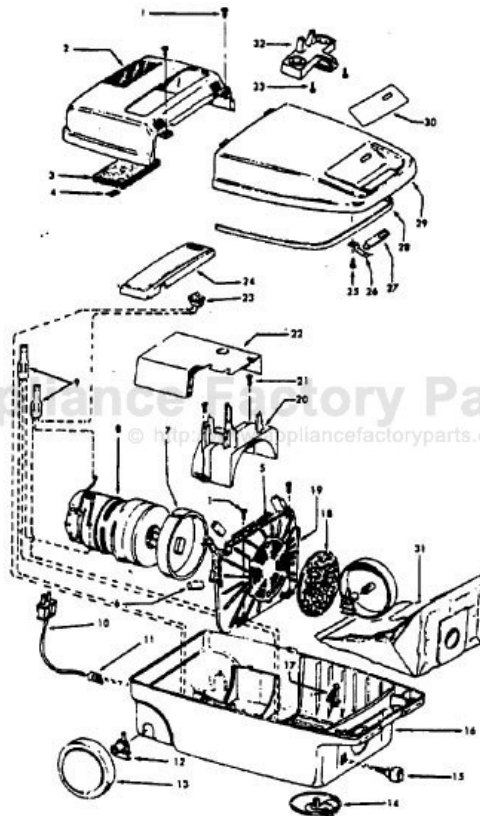

[Find Your HOOVER Vacuum Cleaner Parts - Select From 1456 Models](#)

----- Manual continues below -----