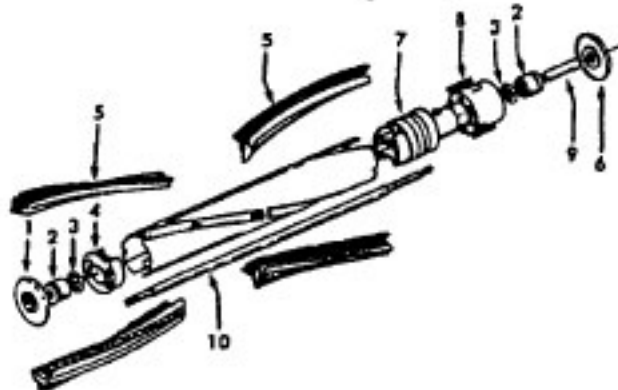

Power Nozzle

48438112 + (Use 48438044) - MN - S3281, S3283, S3283-040

48438224 - MT - S3405, S3423

Ref. No.	Part No.	Description
	48438056	Power Nozzle - MT - (Same as 48438224 except 4.5' Cord)
1	46321088	Cord - AG - Standard Plug
2	46321005	Attachment Cord
	36231104	Furniture Guard - MZ
	36231106	Furniture Guard - MW - S3483, S3283-040
3	48416030	Agitator - 4B
4	163768	Strain Relief
5	21447041	Screw
6	27479307	Wire Tie
7	36131024	Retainer Housing - MT
8	43461021	Nozzle Connector - AG
9	34112005	Seal
10	34337003	Seal
11	47171009	Lamp Socket
12	18972	Insulated Terminal (3 Wire)
13	45517	Wire Holder
14	42256098	Dust Cover
15	34123017	Seal
16	35276001	Detent Spring
17	32175025	Wheel - AG
18	31523005	Wheel Shaft
19	32761001	Wheel
20	31522004	Wheel Shaft
21	21447007	Screw
22	42246121	Base Plate Assm. (Incl. Items 17,18,19,20,23,24)
23	34337004	Lower Seal
	34378010	Upper Seal
24	13261AY	Rib Shoe
25	36218005	Grommet
26	27317307	Lamp - 15
27	43177073	Motor
28	51865003	Indicator Lens
	51865004	Indicator Lens - S3283-040
29	27666702	Terminal
30	37258082	Shield
31	281770KD	Switch
32	51151053	Indicator - PH
33	34361001	Switch Actuator
34	42262032	Housing
35	36131017	Retainer
36	38353007	Torsion Spring
37	31523006	Pivot Pin
38	38458002	Depressor
39	38433066	Switch Pedal - MZ
	38433067	Switch Pedal - MW - S3283, S3283-040, S3423
40	38528011	Belt
41	42252189	Nozzle Body - AG
42	52125092	Nameplate
	52125091	Nameplate - S3405, S3423
	52125114	Nameplate - S3283-040
43	39383060	Lens
44	43457037	Swivel Tube - AG

Agitator 48416030

1	48495AY	Thread Guard
2	43267002	Bearing
3	21347003	Washer
4	36422001	End
5	48445017	Agitator Brush
6	41435018	Thread Guard
7	38537008	End Pulley
8	48418001	Brush Ring
9	31722019	Spacer
10	32724005	Shaft