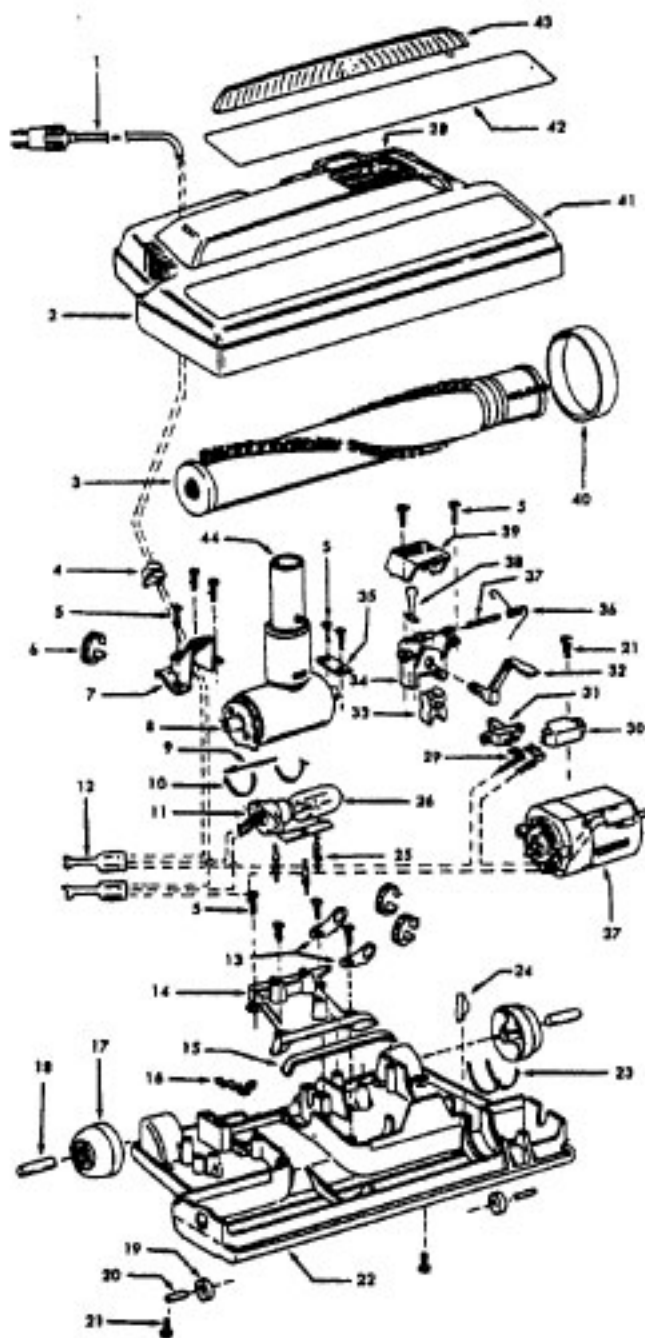

Ref. No.	Part No.	Description
1	21447041	Screw
2	37195074	Motor Cover - AG - S3423, S3475
	37195068	Motor Cover - AAR - S3441-031, S3441-070
3	34163003	Diffuser
4	21366004	Speed Nut
5	38422073	Switch Pedal - Push Switch - AG - S3423, S3441-031, S3475
	38422149	Switch Pedal - Slide Switch - WW - S3441-031, S3441-070
6	38314002	Spring - Push Switch - S3423, S3441-031, S3475
	38319002	Spring - Slide Switch - S3441-031, S3441-070

Power Nozzle

48438112 + (Use 48438044) - MN - S3281, S3283, S3283-040

48438224 - MT - S3405, S3423

Ref. No.	Part No.	Description
	48438056	Power Nozzle - MT - (Same as 48438224 except 4.5' Cord)
1	46321088	Cord - AG - Standard Plug
2	46321005	Attachment Cord
	36231104	Furniture Guard - MZ
	36231106	Furniture Guard - MW - S3483, S3283-040
3	48416030	Agitator - 4B
4	163768	Strain Relief
5	21447041	Screw
6	27479307	Wire Tie
7	36131024	Retainer Housing - MT
8	43461021	Nozzle Connector - AG
9	34112005	Seal
10	34337003	Seal
11	47171009	Lamp Socket
12	18972	Insulated Terminal (3 Wire)
13	45517	Wire Holder
14	42256098	Dust Cover
15	34123017	Seal
16	35276001	Detent Spring
17	32175025	Wheel - AG
18	31523005	Wheel Shaft
19	32761001	Wheel
20	31522004	Wheel Shaft
21	21447007	Screw
22	42246121	Base Plate Assm. (Incl. Items 17,18,19,20,23,24)
23	34337004	Lower Seal
	34378010	Upper Seal
24	13261AY	Rib Shoe
25	36218005	Grommet
26	27317307	Lamp - 15
27	43177073	Motor
28	51865003	Indicator Lens
	51865004	Indicator Lens - S3283-040
29	27666702	Terminal
30	37258082	Shield
31	281770KD	Switch
32	51151053	Indicator - PH
33	34361001	Switch Actuator
34	42262032	Housing
35	36131017	Retainer
36	38353007	Torsion Spring
37	31523006	Pivot Pin
38	38458002	Depressor
39	38433066	Switch Pedal - MZ
	38433067	Switch Pedal - MW - S3283, S3283-040, S3423
40	38528011	Belt
41	42252189	Nozzle Body - AG
42	52125092	Nameplate
	52125091	Nameplate - S3405, S3423
	52125114	Nameplate - S3283-040
43	39383060	Lens
44	43457037	Swivel Tube - AG