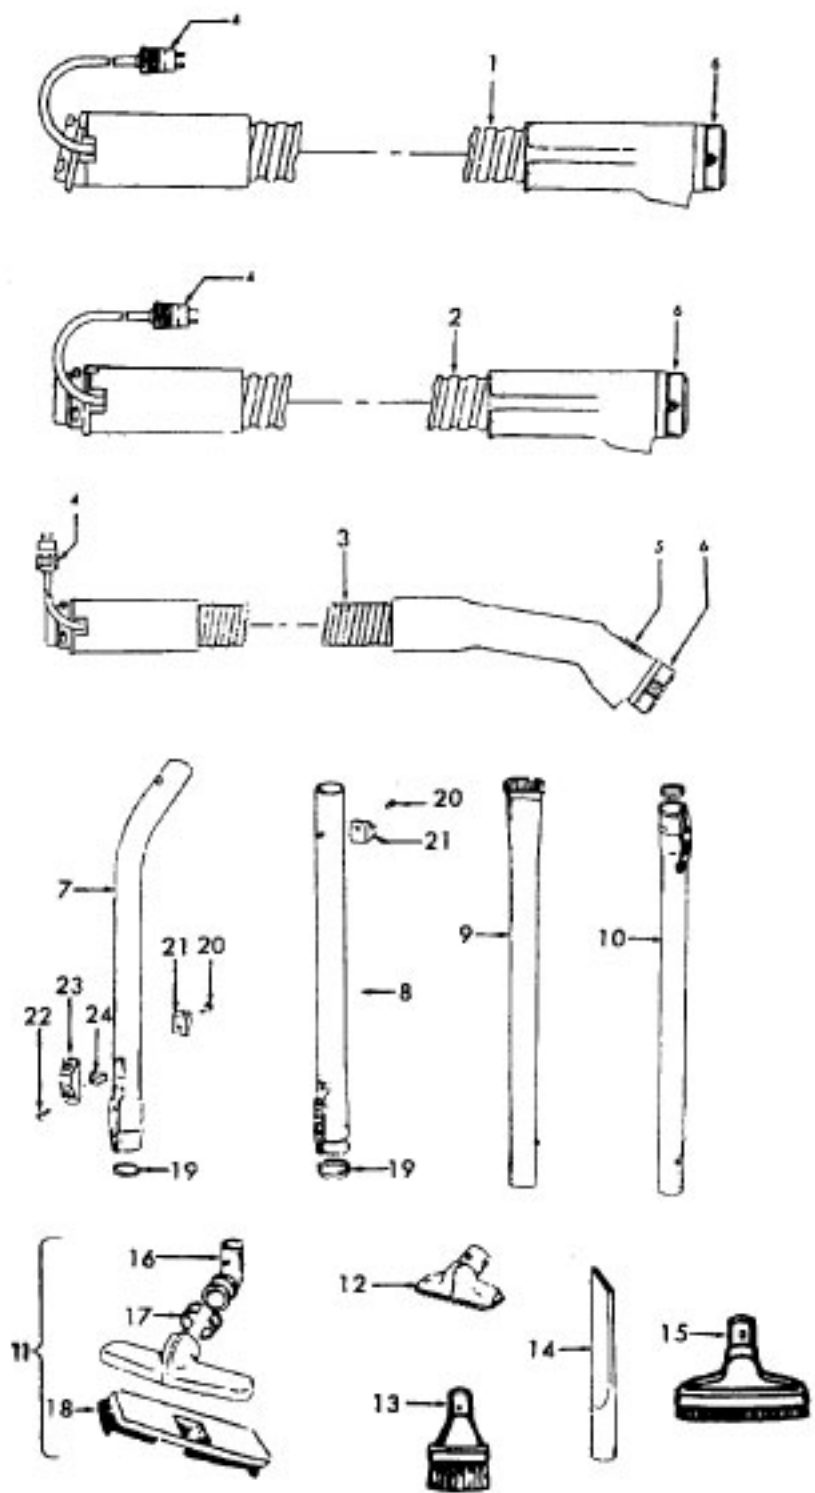

Ref. No.	Part No.	Description
1	43433085	Hose - AAP - Celebrity
2	43433032	Hose - JM - Spirit - 5-1/2'
3	43433067	Hose - AAP - Spirit - 5-1/2'
	43433081	Hose - MV -S/C- Spirit - 5-1/2'
	43433084	Hose - AAP - S/C - Spirit - 7'
	43433111	Hose - 2W - AG -S/C - Spirit
4	46321076	Cord Repair Kit
5	34777005	Suction Reg. Control - AG
	34777007	Suction Reg. Control - MV
6	36153009	Latch Ring - AG
7	43468055	Hose Tube - BL - 14
8	43453086	Extension Tube - BL - 22
	43453035	Extension Tube - AX - 22
	43453052	Extension Tube - 20 - AX (Gray Clip)
	43453058	Extension Tube - BL - 20 (Gray Clip)
9	3863801P	Extension Tube -Poly - AG
10	43453027	Extension Tube
11	43414073	Floor Brush - AG
12	38614023	Furniture Nozzle - 1 Pc. - 17
	43414057	Furniture Nozzle - AG
	38614024	Furniture Nozzle - AG
13	43414064	Dusting Brush - AG
14	38617017	Crevice Tool - AG
15	43414015	Furniture Brush - JM
	43414016	Furniture Brush - AG
16	38644040	Swivel Connector - JM
	38644020	Swivel Connector - AG
17	33712007	Split Ring
18	48447001	Brush Back
19	12845JM	Gasket
20	12783	Rivet
21	36171008	Cord Clip - MV
	36171005	Cord Clip - AG
22	13275	Screw
23	13142AG	Suction Control
24	13257BZ	Support