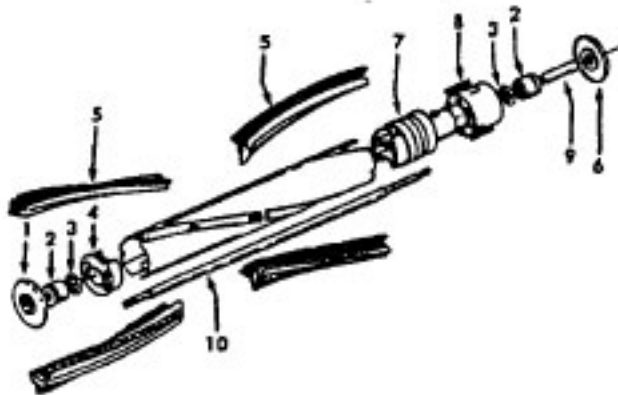

Power Nozzle

48438112 + (Use 48438044) - MN - S3281, S3283, S3283-040

48438224 - MT - S3405, S3423

Ref. No.	Part No.	Description
	48438056	Power Nozzle - MT - (Same as 48438224 except 4.5' Cord)
1	46321088	Cord - AG - Standard Plug
2	46321005	Attachment Cord
	36231104	Furniture Guard - MZ
	36231106	Furniture Guard - MW - S3483, S3283-040
3	48416030	Agitator - 4B
4	163768	Strain Relief
5	21447041	Screw
6	27479307	Wire Tie
7	36131024	Retainer Housing - MT
8	43461021	Nozzle Connector - AG
9	34112005	Seal
10	34337003	Seal
11	47171009	Lamp Socket
12	18972	Insulated Terminal (3 Wire)
13	45517	Wire Holder
14	42256098	Dust Cover
15	34123017	Seal
16	35276001	Detent Spring
17	32175025	Wheel - AG
18	31523005	Wheel Shaft
19	32761001	Wheel
20	31522004	Wheel Shaft
21	21447007	Screw
22	42246121	Base Plate Assm. (Incl. Items 17,18,19,20,23,24)
23	34337004	Lower Seal
	34378010	Upper Seal
24	13261AY	Rib Shoe
25	36218005	Grommet
26	27317307	Lamp - 15
27	43177073	Motor
28	51865003	Indicator Lens
	51865004	Indicator Lens - S3283-040
29	27666702	Terminal
30	37258082	Shield
31	281770KD	Switch
32	51151053	Indicator - PH
33	34361001	Switch Actuator
34	42262032	Housing
35	36131017	Retainer
36	38353007	Torsion Spring
37	31523006	Pivot Pin
38	38458002	Depressor
39	38433066	Switch Pedal - MZ
	38433067	Switch Pedal - MW - S3283, S3283-040, S3423
40	38528011	Belt
41	42252189	Nozzle Body - AG
42	52125092	Nameplate
	52125091	Nameplate - S3405, S3423
	52125114	Nameplate - S3283-040
43	39383060	Lens
44	43457037	Swivel Tube - AG

Agitator 48416030

1	48495AY	Thread Guard
2	43267002	Bearing
3	21347003	Washer
4	36422001	End
5	48445017	Agitator Brush
6	41435018	Thread Guard
7	38537008	End Pulley
8	48418001	Brush Ring
9	31722019	Spacer
10	32724005	Shaft