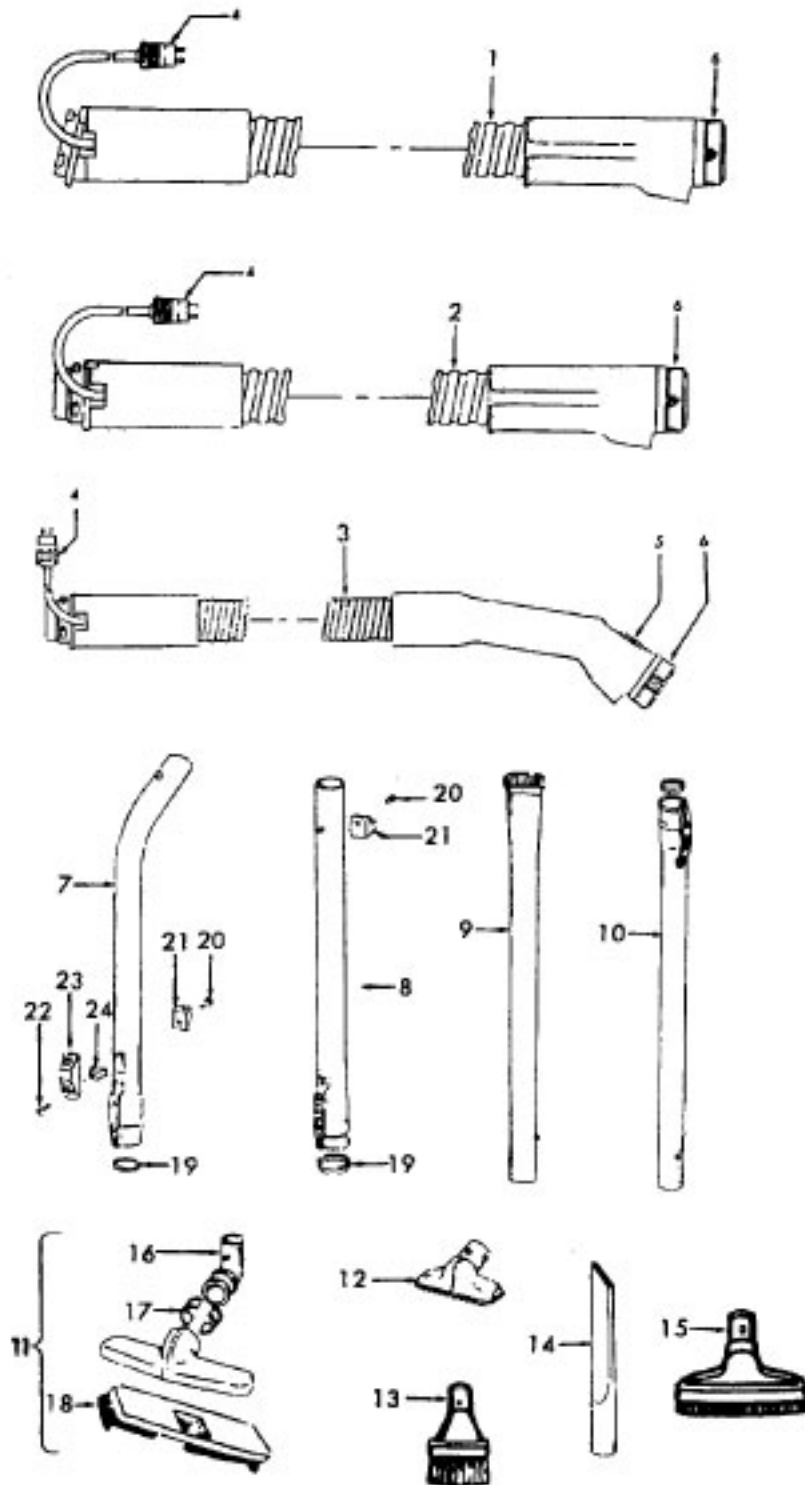

Cleaning Tools

Spirit & Celebrity

Ref. No.	Part No.	Description
1	43433085	Hose - AAP - Celebrity
2	43433032	Hose - JM - Spirit - 5-1/2'
3	43433067	Hose - AAP - Spirit - 5-1/2'
	43433081	Hose - MV -S/C- Spirit - 5-1/2'
	43433084	Hose - AAP - S/C - Spirit - 7'
	43433111	Hose - 2W - AG -S/C - Spirit
4	46321076	Cord Repair Kit
5	34777005	Suction Reg. Control - AG
	34777007	Suction Reg. Control - MV
6	36153009	Latch Ring - AG
7	43468055	Hose Tube - BL - 14
8	43453086	Extension Tube - BL - 22
	43453035	Extension Tube - AX - 22
	43453052	Extension Tube - 20 - AX (Gray Clip)
	43453058	Extension Tube - BL - 20 (Gray Clip)
9	3863801P	Extension Tube -Poly - AG
10	43453027	Extension Tube
11	43414073	Floor Brush - AG
12	38614023	Furniture Nozzle - 1 Pc. - 17
	43414057	Furniture Nozzle - AG
	38614024	Furniture Nozzle - AG
13	43414064	Dusting Brush - AG
14	38617017	Crevice Tool - AG
15	43414015	Furniture Brush - JM
	43414016	Furniture Brush - AG
16	38644040	Swivel Connector - JM
	38644020	Swivel Connector - AG
17	33712007	Split Ring
18	48447001	Brush Back
19	12845JM	Gasket
20	12783	Rivet
21	36171008	Cord Clip - MV
	36171005	Cord Clip - AG
22	13275	Screw
23	13142AG	Suction Control Support
24	13257BZ