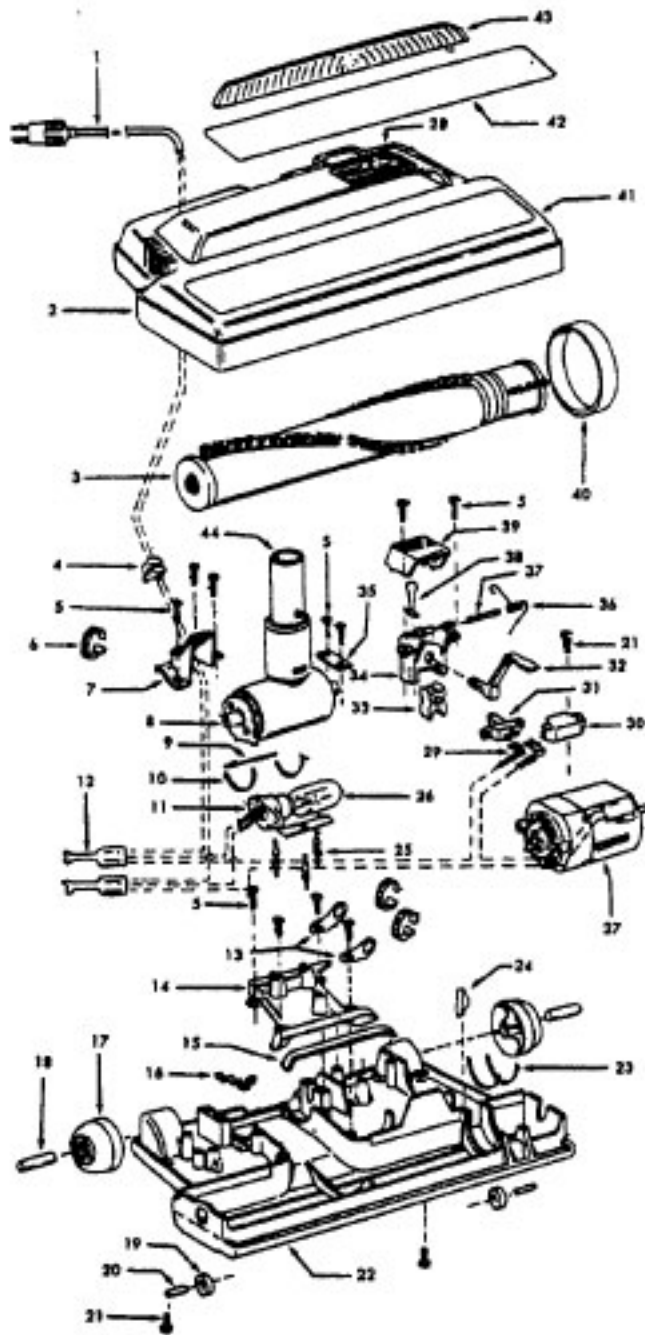

# Power Nozzle

48438112 + (Use 48438044) - MN - S3281, S3283, S3283-040

48438224 - MT - S3405, S3423

Ref. No.	Part No.	Description
	48438056	Power Nozzle - MT - (Same as 48438224 except 4.5' Cord)
1	46321088	Cord - AG - Standard Plug
2	46321005	Attachment Cord
	36231104	Furniture Guard - MZ
	36231106	Furniture Guard - MW - S3483, S3283-040
3	48416030	Agitator - 4B
4	163768	Strain Relief
5	21447041	Screw
6	27479307	Wire Tie
7	36131024	Retainer Housing - MT
8	43461021	Nozzle Connector - AG
9	34112005	Seal
10	34337003	Seal
11	47171009	Lamp Socket
12	18972	Insulated Terminal (3 Wire)
13	45517	Wire Holder
14	42256098	Dust Cover
15	34123017	Seal
16	35276001	Detent Spring
17	32175025	Wheel - AG
18	31523005	Wheel Shaft
19	32761001	Wheel
20	31522004	Wheel Shaft
21	21447007	Screw
22	42246121	Base Plate Assm. (Incl. Items 17,18,19,20,23,24)
23	34337004	Lower Seal
	34378010	Upper Seal
24	13261AY	Rib Shoe
25	36218005	Grommet
26	27317307	Lamp - 15
27	43177073	Motor
28	51865003	Indicator Lens
	51865004	Indicator Lens - S3283-040
29	27666702	Terminal
30	37258082	Shield
31	281770KD	Switch
32	51151053	Indicator - PH
33	34361001	Switch Actuator
34	42262032	Housing
35	36131017	Retainer
36	38353007	Torsion Spring
37	31523006	Pivot Pin
38	38458002	Depressor
39	38433066	Switch Pedal - MZ
	38433067	Switch Pedal - MW - S3283, S3283-040, S3423
40	38528011	Belt
41	42252189	Nozzle Body - AG
42	52125092	Nameplate
	52125091	Nameplate - S3405, S3423
	52125114	Nameplate - S3283-040
43	39383060	Lens
44	43457037	Swivel Tube - AG