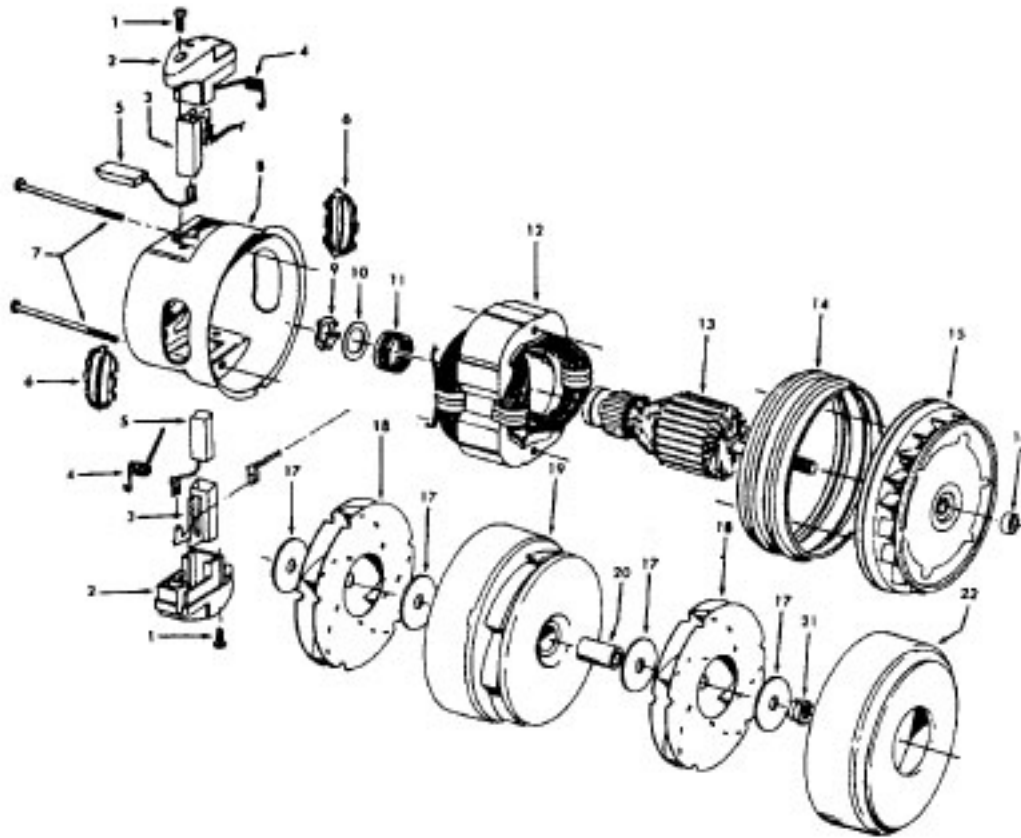

**Motor 43578051 (3.1)
43578069 (4.0)**

Ref. No.	Part No.	Description
1	21429406	Screw
2	168038AG	Brush Carrier
3	168506--	Brush Holder
4	38353004	Spring
5	167679	Carbon Brush
6	169702BZ	Bushing
7	36112003	Bolt 3.1
	21563061	Bolt 4.0
8	42192016	Motor Housing
9	21345116	Spring Washer
10	21312778	Thrust Washer
11	24198002	Star Ring
12	45311048	Field Coil 3.1
	45311022	Field Coil 4.0
13	44765185	Armature 3.1
	44765225	Armature 4.0
14	31195003	Motor Mount Insulator 3.1
	31195004	Motor Mount Insulator 4.0
15	43551013	Diffuser
16	31148009	Spacer
17	21312701	Washer
18	43566017	Fan
19	42192033	Interstage
20	31743003	Spacer
21	33426001	Nut
22	37196087	Fan Cover

Motor:

	43578051	43578069
	S3259	S3269-036
	S3269	S3269-070
	S3269-060	S3271-036
	S3271	S3271-070
	S3271-060	S3483
	S3295-031	S3485
	S3299-031	S3485-070
	S3405	S3487
	S3419	S3499
	S3423	S3501
	S3441-031	S3503
	S3441-070	S3505
	S3473	S3621
	S3475	S3629
	S3481	S3631
	S3627