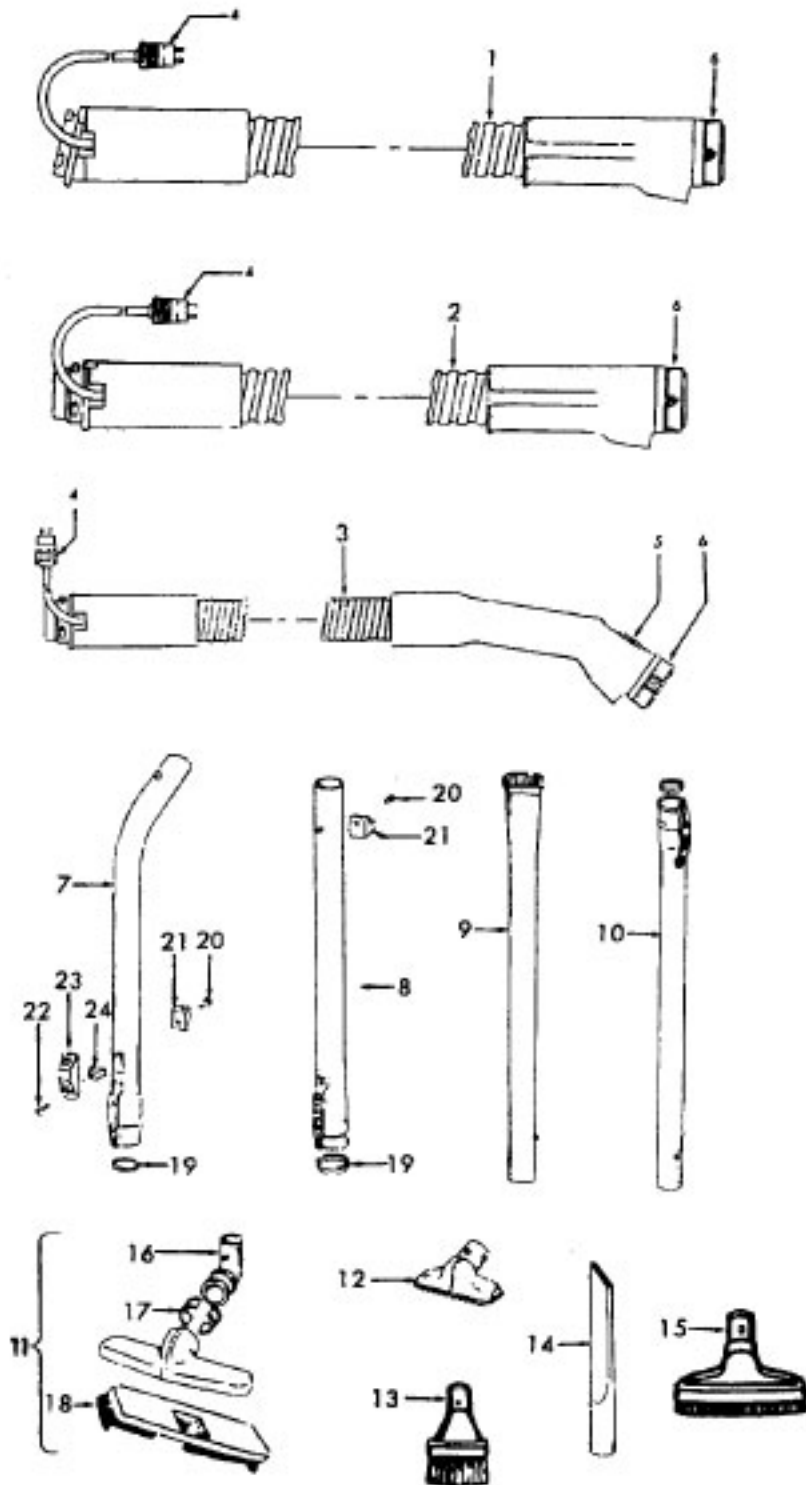

Cleaning Tools

Spirit & Celebrity

Ref. No.	Part No.	Description
1	43433085	Hose - AAP - Celebrity
2	43433032	Hose - JM - Spirit - 5-1/2'
3	43433067	Hose - AAP - Spirit - 5-1/2'
	43433081	Hose - MV -S/C- Spirit - 5-1/2'
	43433084	Hose - AAP - S/C - Spirit - 7'
	43433111	Hose - 2W - AG -S/C - Spirit
4	46321076	Cord Repair Kit
5	34777005	Suction Reg. Control - AG
	34777007	Suction Reg. Control - MV
6	36153009	Latch Ring - AG
7	43468055	Hose Tube - BL - 14
8	43453086	Extension Tube - BL - 22
	43453035	Extension Tube - AX - 22
	43453052	Extension Tube - 20 - AX (Gray Clip)
	43453058	Extension Tube - BL - 20 (Gray Clip)
9	3863801P	Extension Tube -Poly - AG
10	43453027	Extension Tube
11	43414073	Floor Brush - AG
12	38614023	Furniture Nozzle - 1 Pc. - 17
	43414057	Furniture Nozzle - AG
	38614024	Furniture Nozzle - AG
13	43414064	Dusting Brush - AG
14	38617017	Crevice Tool - AG
15	43414015	Furniture Brush - JM
	43414016	Furniture Brush - AG
16	38644040	Swivel Connector - JM
	38644020	Swivel Connector - AG
17	33712007	Split Ring
18	48447001	Brush Back
19	12845JM	Gasket
20	12783	Rivet
21	36171008	Cord Clip - MV
	36171005	Cord Clip - AG
22	13275	Screw
23	13142AG	Suction Control
24	13257BZ	Support