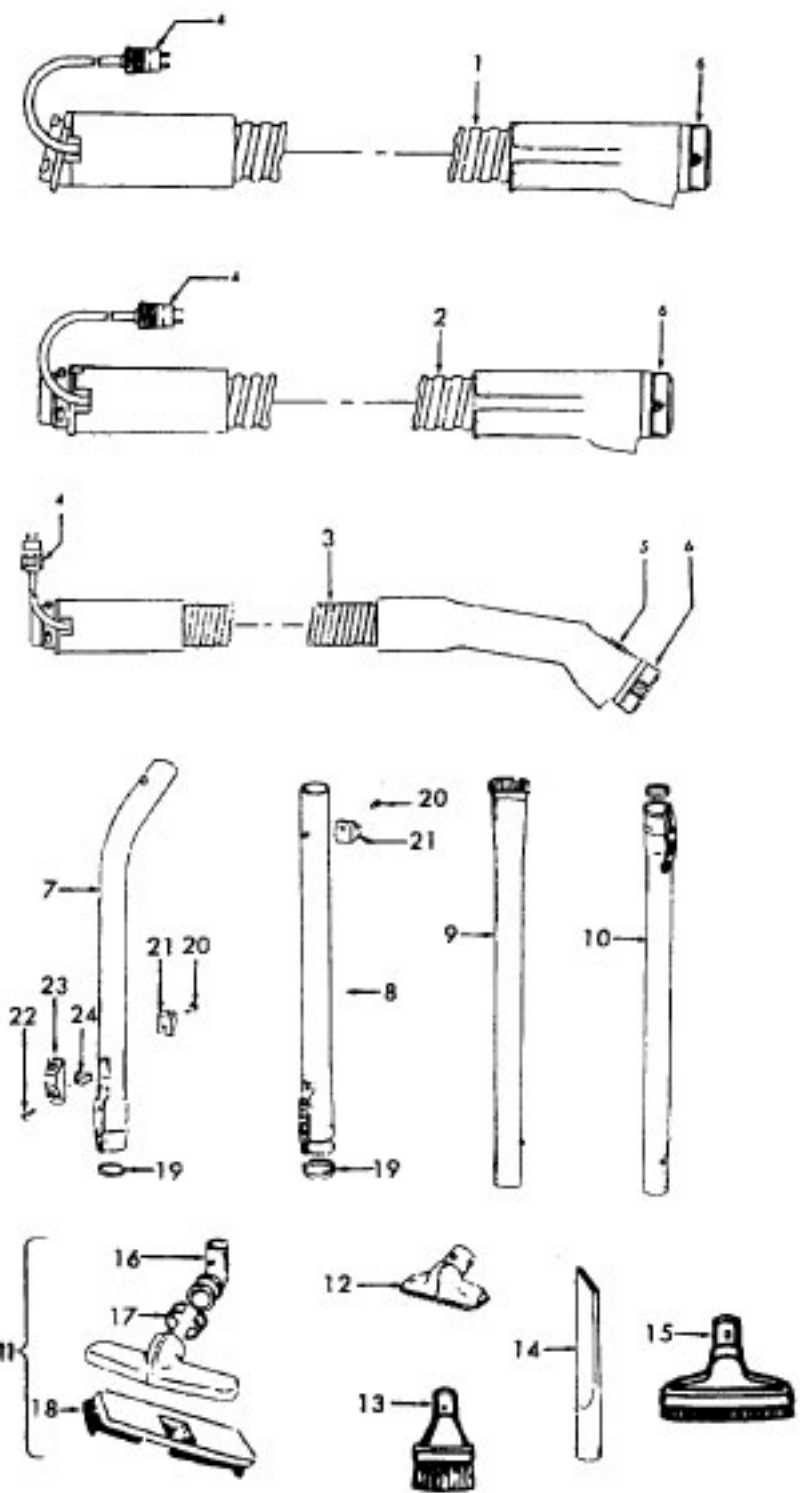

Power Nozzle

48438112 + (Use 48438044) - MN - S3281, S3283, S3283-040

48438224 - MT - S3405, S3423

Ref. No.	Part No.	Description
	48438056	Power Nozzle - MT - (Same as 48438224 except 4.5' Cord)
1	46321088	Cord - AG - Standard Plug
2	46321005	Attachment Cord
	36231104	Furniture Guard - MZ
	36231106	Furniture Guard - MW - S3483, S3283-040
3	48416030	Agitator - 4B
4	163768	Strain Relief
5	21447041	Screw
6	27479307	Wire Tie
7	36131024	Retainer Housing - MT
8	43461021	Nozzle Connector - AG
9	34112005	Seal
10	34337003	Seal
11	47171009	Lamp Socket
12	18972	Insulated Terminal (3 Wire)
13	45517	Wire Holder
14	42256098	Dust Cover
15	34123017	Seal
16	35276001	Detent Spring
17	32175025	Wheel - AG
18	31523005	Wheel Shaft
19	32761001	Wheel
20	31522004	Wheel Shaft
21	21447007	Screw
22	42246121	Base Plate Assm. (Incl. Items 17,18,19,20,23,24)
23	34337004	Lower Seal
	34378010	Upper Seal
24	13261AY	Rib Shoe
25	36218005	Grommet
26	27317307	Lamp - 15
27	43177073	Motor
28	51865003	Indicator Lens
	51865004	Indicator Lens - S3283-040
29	27666702	Terminal
30	37258082	Shield
31	281770KD	Switch
32	51151053	Indicator - PH
33	34361001	Switch Actuator
34	42262032	Housing
35	36131017	Retainer
36	38353007	Torsion Spring
37	31523006	Pivot Pin
38	38458002	Depressor
39	38433066	Switch Pedal - MZ
	38433067	Switch Pedal - MW - S3283, S3283-040, S3423
40	38528011	Belt
41	42252189	Nozzle Body - AG
42	52125092	Nameplate
	52125091	Nameplate - S3405, S3423
	52125114	Nameplate - S3283-040
43	39383060	Lens
44	43457037	Swivel Tube - AG

Agitator 48416030

1	48495AY	Thread Guard
2	43267002	Bearing
3	21347003	Washer
4	36422001	End
5	48445017	Agitator Brush
6	41435018	Thread Guard
7	38537008	End Pulley
8	48418001	Brush Ring
9	31722019	Spacer
10	32724005	Shaft