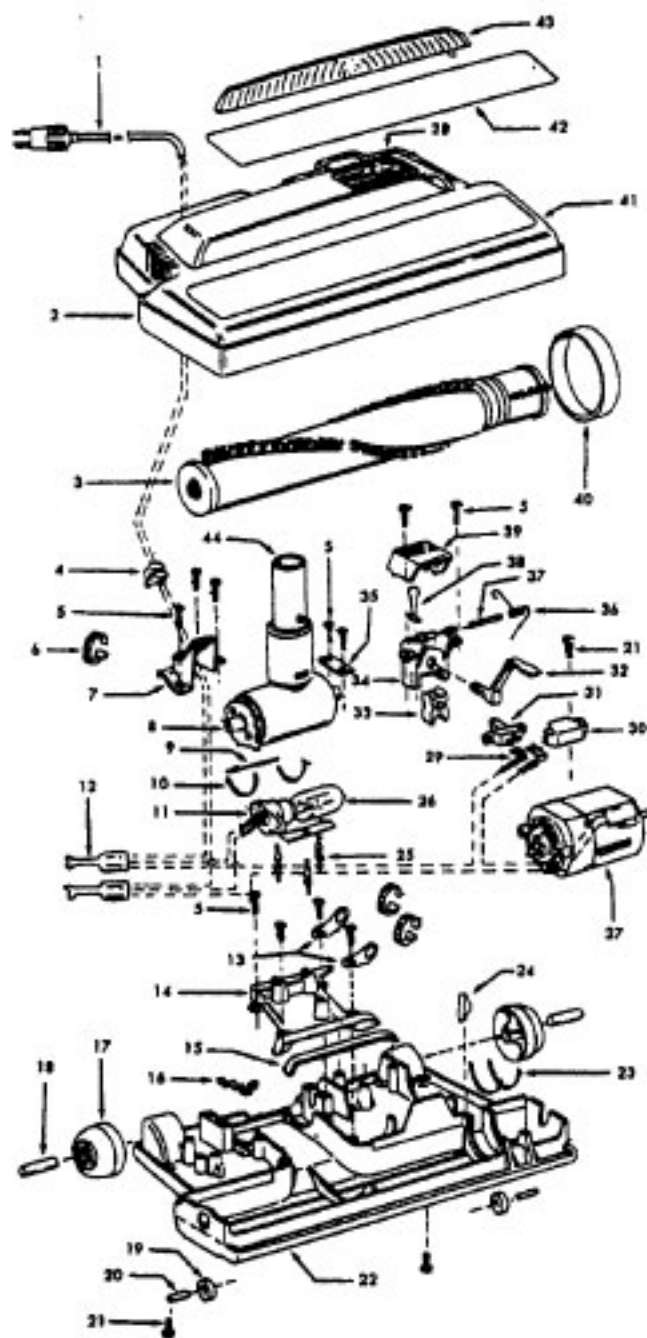

Ref. No.	Part No.	Description
1	21447041	Screw
2	37195074	Motor Cover - AG - S3423, S3475
	37195068	Motor Cover - AAR - S3441-031, S3441-070
3	34163003	Diffuser
4	21366004	Speed Nut
5	38422073	Switch Pedal - Push Switch - AG - S3423, S3441-031, S3475
	38422149	Switch Pedal - Slide Switch - WW - S3441-031, S3441-070
6	38314002	Spring - Push Switch - S3423, S3441-031, S3475
	38319002	Spring - Slide Switch - S3441-031, S3441-070

Power Nozzle

48438112 + (Use 48438044) - MN - S3281, S3283, S3283-040

48438224 - MT - S3405, S3423

Ref. No.	Part No.	Description
	48438056	Power Nozzle - MT - (Same as 48438224 except 4.5' Cord)
1	46321088	Cord - AG - Standard Plug
2	46321005	Attachment Cord
	36231104	Furniture Guard - MZ
	36231106	Furniture Guard - MW - S3483, S3283-040
3	48416030	Agitator - 4B
4	163768	Strain Relief
5	21447041	Screw
6	27479307	Wire Tie
7	36131024	Retainer Housing - MT
8	43461021	Nozzle Connector - AG
9	34112005	Seal
10	34337003	Seal
11	47171009	Lamp Socket
12	18972	Insulated Terminal (3 Wire)
13	45517	Wire Holder
14	42256098	Dust Cover
15	34123017	Seal
16	35276001	Detent Spring
17	32175025	Wheel - AG
18	31523005	Wheel Shaft
19	32761001	Wheel
20	31522004	Wheel Shaft
21	21447007	Screw
22	42246121	Base Plate Assm. (Incl. Items 17,18,19,20,23,24)
23	34337004	Lower Seal
	34378010	Upper Seal
24	13261AY	Rib Shoe
25	36218005	Grommet
26	27317307	Lamp - 15
27	43177073	Motor
28	51865003	Indicator Lens
	51865004	Indicator Lens - S3283-040
29	27666702	Terminal
30	37258082	Shield
31	281770KD	Switch
32	51151053	Indicator - PH
33	34361001	Switch Actuator
34	42262032	Housing
35	36131017	Retainer
36	38353007	Torsion Spring
37	31523006	Pivot Pin
38	38458002	Depressor
39	38433066	Switch Pedal - MZ
	38433067	Switch Pedal - MW - S3283, S3283-040, S3423
40	38528011	Belt
41	42252189	Nozzle Body - AG
42	52125092	Nameplate
	52125091	Nameplate - S3405, S3423
	52125114	Nameplate - S3283-040
43	39383060	Lens
44	43457037	Swivel Tube - AG