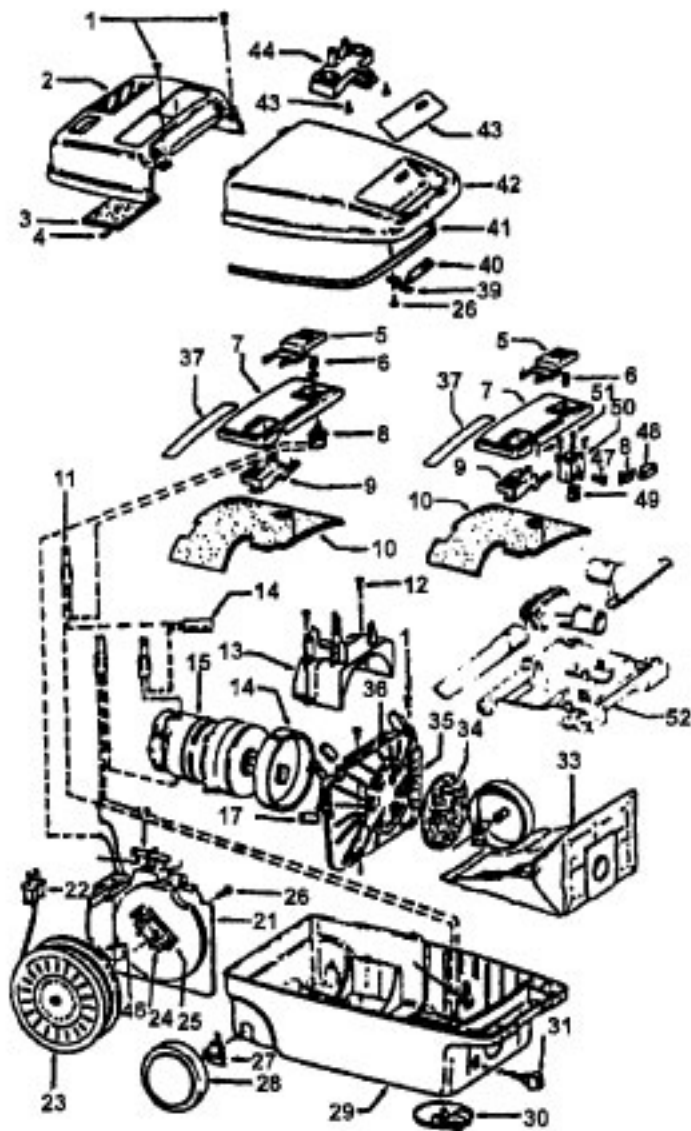

Spirit

S3441-031 External Tool Rack
S3441-070 Internal Tool Storage

CLEANING TOOLS - (P-92)

38617017	Crevice Tool - AG
43414057	Furniture Nozzle - AG
43414064	Dusting Brush - AG
43414073	Floor Brush - AG
43433111	Hose - 2W - AG
43453052	Extension Tube - 20 - AX
48438224	Power Nozzle - MT - S3423 - (P-147)
48438024	Power Nozzle - MX - S3475 - (P-155)
48438190	Power Nozzle - LZ - S3441-031, S3441-070 (P-173)

Ref. No.	Part No.	Description
1	21447041	Screw
2	37195074	Motor Cover - AG - S3423, S3475
	37195068	Motor Cover - AAR - S3441-031, S3441-070
3	34163003	Diffuser
4	21366004	Speed Nut
5	38422073	Switch Pedal - Push Switch - AG - S3423, S3441-031, S3475
	38422149	Switch Pedal - Slide Switch - WW - S3441-031, S3441-070
6	38314002	Spring - Push Switch - S3423, S3441-031, S3475
	38319002	Spring - Slide Switch - S3441-031, S3441-070

Models S3423, S3441-031, S3441-070, S3475

Ref. No.	Part No.	Description
7	37214130	Control Panel - Push Switch - WW - S3423, S3441-031, S3475
	37214142	Control Panel - Slide Switch - WW - S3441-031, S3441-070
8	28212026	Switch - Push
	28177019	Switch - Slide - S3441-031, S3441-070
9	38422104	Cord Reel Pedal - Push Switch - WW - S3423, S3441-031, S3475
	38422117	Cord Reel Pedal - Slide Switch - WW - S3441-031, S3441-070
10	34287021	Exhaust Muffler
11	18972	Insulated Terminal (3 Wire)
12	21447072	Screw
13	36321012	Motor Retainer
14	34143003	Seal
15	43578051	Motor - 3.1 - (P- 1 56)
16	47534018	Thermal Protector
17	34132015	Pad
18	36222008	Brake Pad
19	38458008	Brake Arm
20	38353009	Spring
21	37215170	Cord Reel Support - AG
22	46383311	Cord - AG - 20
23	46831106	Cord Reel - AAP
24	47348076	Brush Block
25	34165004	Insulator
26	21447003	Screw - 5/8
	21447072	Screw - 7/8
27	38511015	Wheel Bearing
28	38522061	Wheel - AG
	38522058	Wheel - AAP - S3441-031, S3441-070
29	37223193	Main Body - MU - S3423
	37223198	Main Body - AAK - S3475
	37231072	Main Body - AAP - S3441-031, S3441-070
30	41432040	Wheel Carrier
31	46326079	Receptacle Assem. - AG
32	36151015	Latch
33	4010028K	Paper Bag - 3 Pk.
34	31114010	Filter
35	36426014	Bulkhead
36	34133007	Seal
37	51861017	Nameplate
38	21447027	Screw
39	36172046	Spring Clip
40	51151010	Bag Indicator
41	38781010	Seal
42	42212034	Bag Housing Lid - LZ - S3475, S3423
	42212072	Bag Housing Lid - AAR - S3441-031
	42212105	Bag Housing Lid - AAR - S3441-070
43	21447003	Screw
44	36433049	Tool Rack - MT - S3423
	36433046	Tool Rack - KR - S3475
	36433062	Tool Rack - AAR - S3441-031
45	51375110	Nameplate
46	46831076	Commutator Block
47	38561003	Axle - S3441-031, S3441-070
48	37258082	Terminal Shield S3441-031, S3441-070
49	34361001	Switch Actuator - S3441-031, S3441-070
50	42262075	Actuator Housing - S3441-031, S3441-070
51	38458002	Depressor - S3441-031, S3441-070
52	36433071	Tool Storage Tray - S3441-070
	56513242	Owner Manual
	56513249	Owner Manual - S3441-031
	56513282	Owner Manual - S3441-070
	58184016	Carton - S3423
	58184020	Carton - S3475
	58173377	Carton - S3441-031
	58173397	Carton - S3441-070
	58366069	Bottom Support
	58366061	Mid Pad
	58366069	Mid Pad - S3441-031, S3441-070
	58461023	Top Support