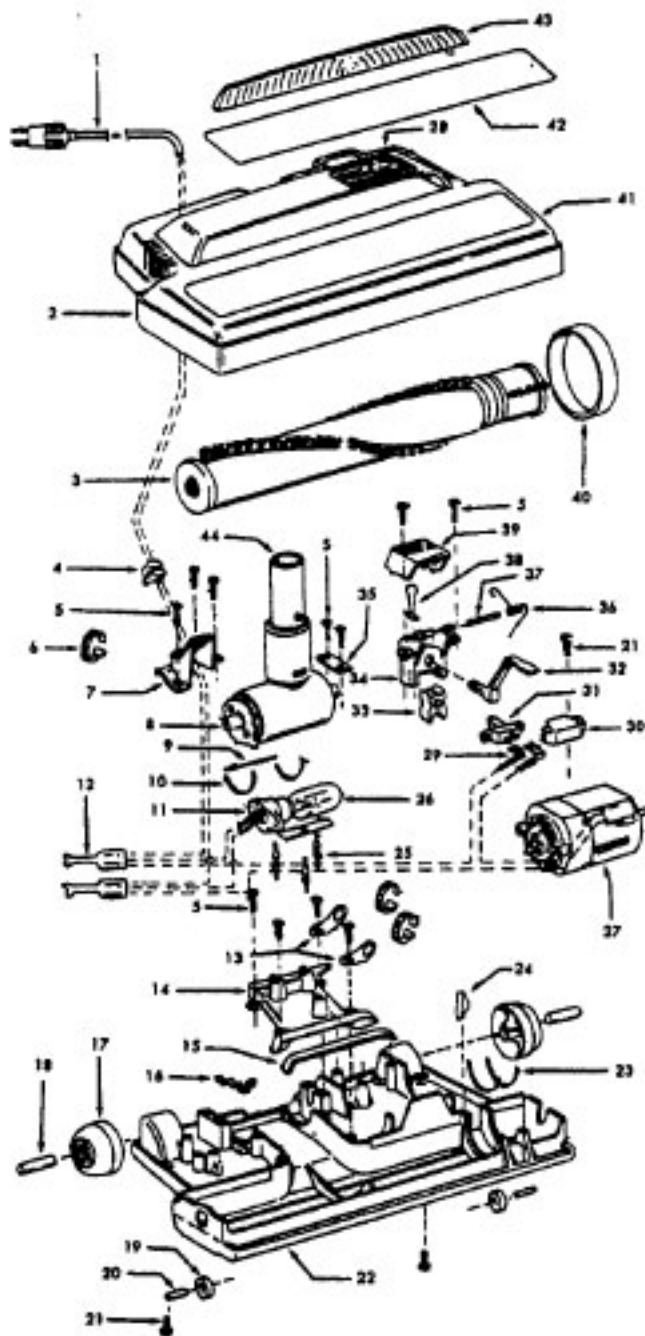

Ref. No.	Part No.	Description
1	21447041	Screw
2	37195074	Motor Cover - AG - S3423, S3475
	37195068	Motor Cover - AAR - S3441-031, S3441-070
3	34163003	Diffuser
4	21366004	Speed Nut
5	38422073	Switch Pedal - Push Switch - AG - S3423, S3441-031, S3475
	38422149	Switch Pedal - Slide Switch - WW - S3441-031, S3441-070
6	38314002	Spring - Push Switch - S3423, S3441-031, S3475
	38319002	Spring - Slide Switch - S3441-031, S3441-070

# Power Nozzle

48438112 + (Use 48438044) - MN - S3281, S3283, S3283-040

48438224 - MT - S3405, S3423

Ref. No.	Part No.	Description
	48438056	Power Nozzle - MT - (Same as 48438224 except 4.5' Cord)
1	46321088	Cord - AG - Standard Plug
2	46321005	Attachment Cord
	36231104	Furniture Guard - MZ
	36231106	Furniture Guard - MW - S3483, S3283-040
3	48416030	Agitator - 4B
4	163768	Strain Relief
5	21447041	Screw
6	27479307	Wire Tie
7	36131024	Retainer Housing - MT
8	43461021	Nozzle Connector - AG
9	34112005	Seal
10	34337003	Seal
11	47171009	Lamp Socket
12	18972	Insulated Terminal (3 Wire)
13	45517	Wire Holder
14	42256098	Dust Cover
15	34123017	Seal
16	35276001	Detent Spring
17	32175025	Wheel - AG
18	31523005	Wheel Shaft
19	32761001	Wheel
20	31522004	Wheel Shaft
21	21447007	Screw
22	42246121	Base Plate Assm. (Incl. Items 17,18,19,20,23,24)
23	34337004	Lower Seal
	34378010	Upper Seal
24	13261AY	Rib Shoe
25	36218005	Grommet
26	27317307	Lamp - 15
27	43177073	Motor
28	51865003	Indicator Lens
	51865004	Indicator Lens - S3283-040
29	27666702	Terminal
30	37258082	Shield
31	281770KD	Switch
32	51151053	Indicator - PH
33	34361001	Switch Actuator
34	42262032	Housing
35	36131017	Retainer
36	38353007	Torsion Spring
37	31523006	Pivot Pin
38	38458002	Depressor
39	38433066	Switch Pedal - MZ
	38433067	Switch Pedal - MW - S3283, S3283-040, S3423
40	38528011	Belt
41	42252189	Nozzle Body - AG
42	52125092	Nameplate
	52125091	Nameplate - S3405, S3423
	52125114	Nameplate - S3283-040
43	39383060	Lens
44	43457037	Swivel Tube - AG