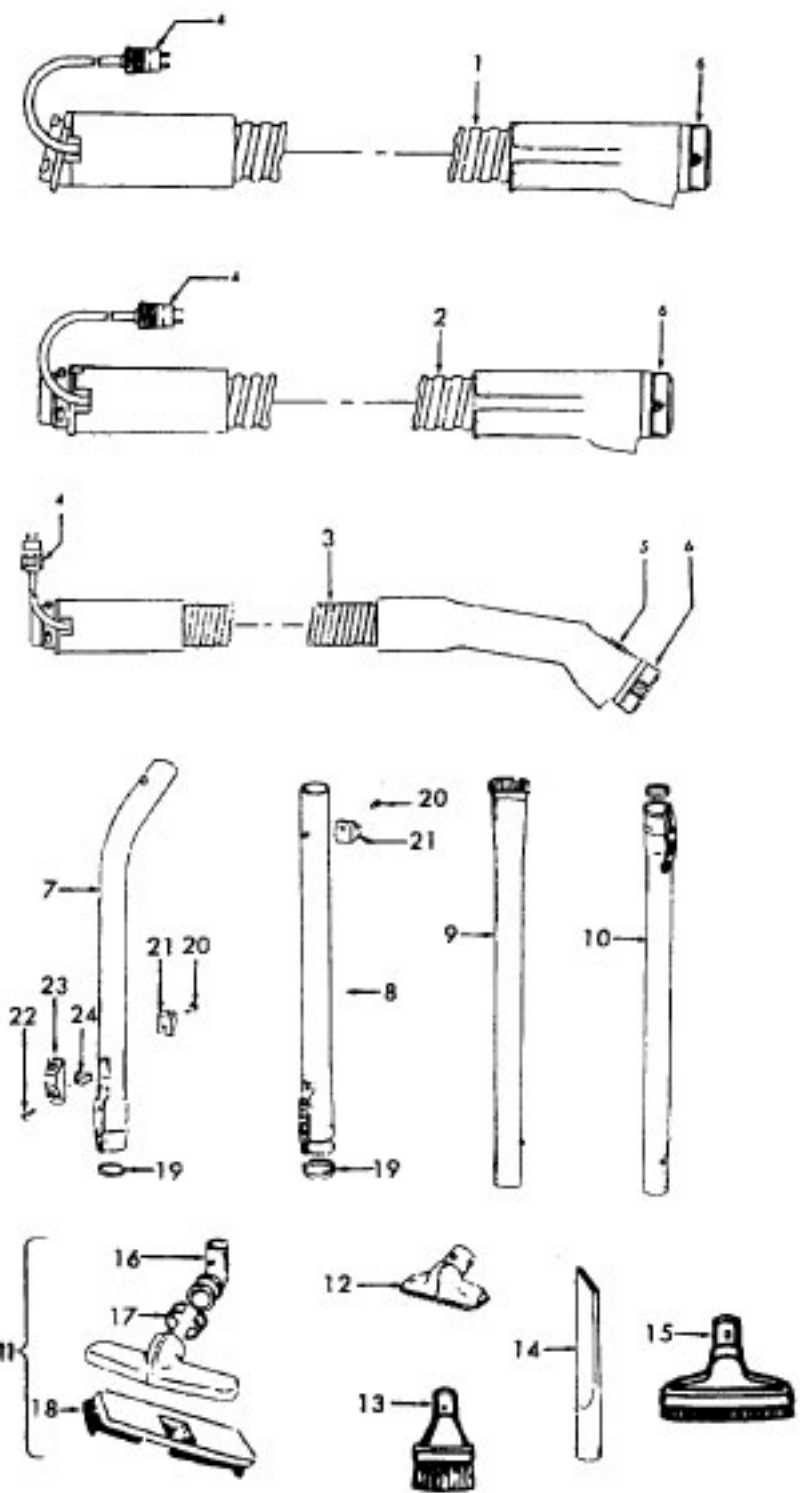

# Power Nozzle

48438112 + (Use 48438044) - MN - S3281, S3283, S3283-040

48438224 - MT - S3405, S3423

Ref. No.	Part No.	Description
	48438056	Power Nozzle - MT - (Same as 48438224 except 4.5' Cord)
1	46321088	Cord - AG - Standard Plug
2	46321005	Attachment Cord
	36231104	Furniture Guard - MZ
	36231106	Furniture Guard - MW - S3483, S3283-040
3	48416030	Agitator - 4B
4	163768	Strain Relief
5	21447041	Screw
6	27479307	Wire Tie
7	36131024	Retainer Housing - MT
8	43461021	Nozzle Connector - AG
9	34112005	Seal
10	34337003	Seal
11	47171009	Lamp Socket
12	18972	Insulated Terminal (3 Wire)
13	45517	Wire Holder
14	42256098	Dust Cover
15	34123017	Seal
16	35276001	Detent Spring
17	32175025	Wheel - AG
18	31523005	Wheel Shaft
19	32761001	Wheel
20	31522004	Wheel Shaft
21	21447007	Screw
22	42246121	Base Plate Assm. (Incl. Items 17,18,19,20,23,24)
23	34337004	Lower Seal
	34378010	Upper Seal
24	13261AY	Rib Shoe
25	36218005	Grommet
26	27317307	Lamp - 15
27	43177073	Motor
28	51865003	Indicator Lens
	51865004	Indicator Lens - S3283-040
29	27666702	Terminal
30	37258082	Shield
31	281770KD	Switch
32	51151053	Indicator - PH
33	34361001	Switch Actuator
34	42262032	Housing
35	36131017	Retainer
36	38353007	Torsion Spring
37	31523006	Pivot Pin
38	38458002	Depressor
39	38433066	Switch Pedal - MZ
	38433067	Switch Pedal - MW - S3283, S3283-040, S3423
40	38528011	Belt
41	42252189	Nozzle Body - AG
42	52125092	Nameplate
	52125091	Nameplate - S3405, S3423
	52125114	Nameplate - S3283-040
43	39383060	Lens
44	43457037	Swivel Tube - AG

## Agitator 48416030

1	48495AY	Thread Guard
2	43267002	Bearing
3	21347003	Washer
4	36422001	End
5	48445017	Agitator Brush
6	41435018	Thread Guard
7	38537008	End Pulley
8	48418001	Brush Ring
9	31722019	Spacer
10	32724005	Shaft