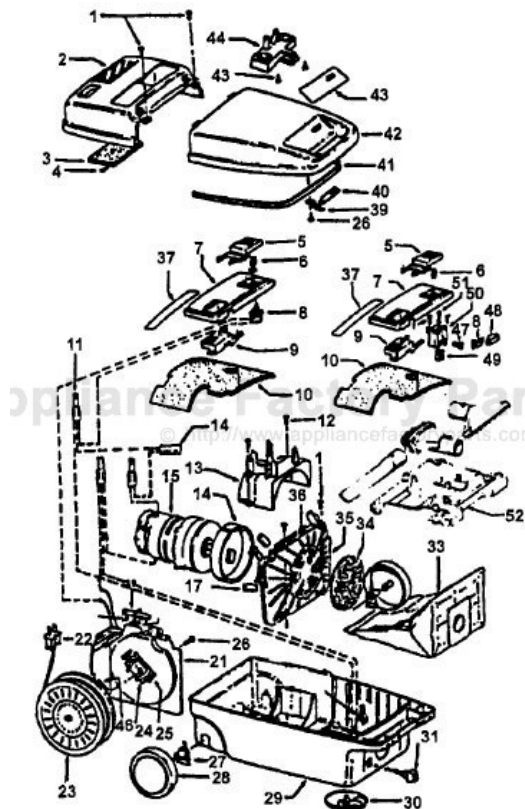

[Find Your HOOVER Vacuum Cleaner Parts - Select From 1456 Models](#)

----- Manual continues below part list -----