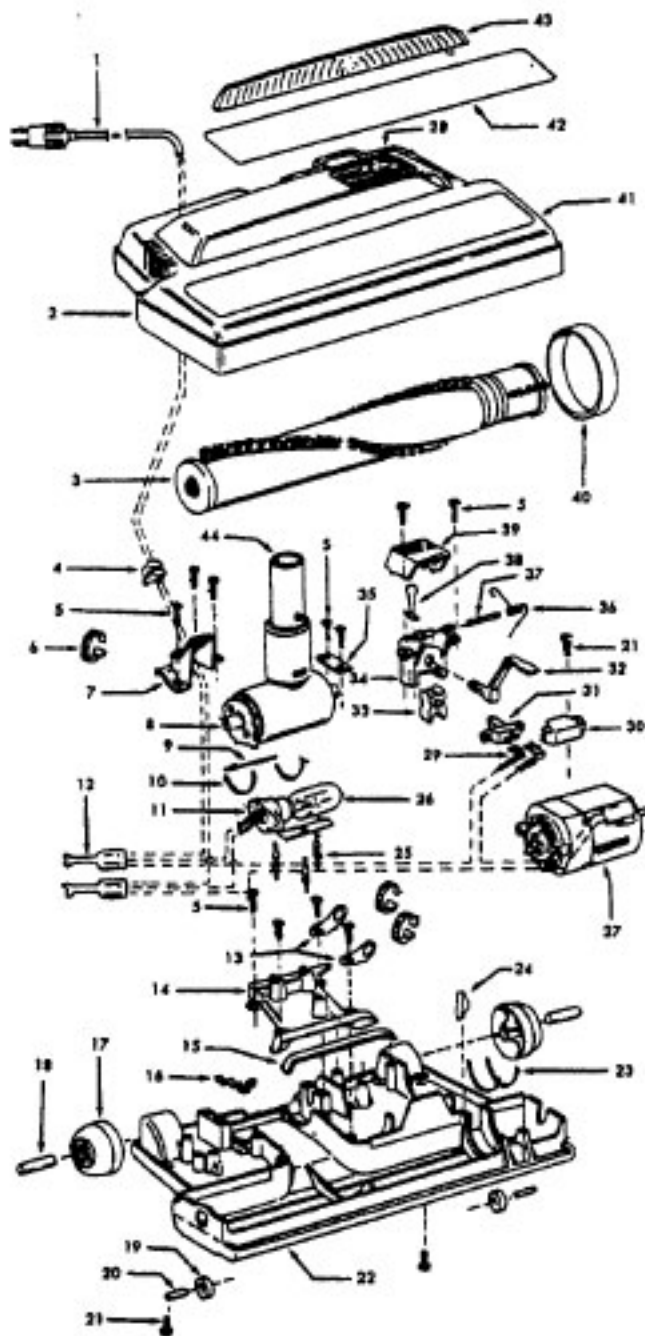

# Power Nozzle

48438112 + (Use 48438044) - MN - S3281, S3283, S3283-040

48438224 - MT - S3405, S3423

Ref. No.	Part No.	Description
	48438056	Power Nozzle - MT - (Same as 48438224 except 4.5' Cord)
1	46321088	Cord - AG - Standard Plug
2	46321005	Attachment Cord
	36231104	Furniture Guard - MZ
	36231106	Furniture Guard - MW - S3483, S3283-040
3	48416030	Agitator - 4B
4	163768	Strain Relief
5	21447041	Screw
6	27479307	Wire Tie
7	36131024	Retainer Housing - MT
8	43461021	Nozzle Connector - AG
9	34112005	Seal
10	34337003	Seal
11	47171009	Lamp Socket
12	18972	Insulated Terminal (3 Wire)
13	45517	Wire Holder
14	42256098	Dust Cover
15	34123017	Seal
16	35276001	Detent Spring
17	32175025	Wheel - AG
18	31523005	Wheel Shaft
19	32761001	Wheel
20	31522004	Wheel Shaft
21	21447007	Screw
22	42246121	Base Plate Assm. (Incl. Items 17,18,19,20,23,24)
23	34337004	Lower Seal
	34378010	Upper Seal
24	13261AY	Rib Shoe
25	36218005	Grommet
26	27317307	Lamp - 15
27	43177073	Motor
28	51865003	Indicator Lens
	51865004	Indicator Lens - S3283-040
29	27666702	Terminal
30	37258082	Shield
31	281770KD	Switch
32	51151053	Indicator - PH
33	34361001	Switch Actuator
34	42262032	Housing
35	36131017	Retainer
36	38353007	Torsion Spring
37	31523006	Pivot Pin
38	38458002	Depressor
39	38433066	Switch Pedal - MZ
	38433067	Switch Pedal - MW - S3283, S3283-040, S3423
40	38528011	Belt
41	42252189	Nozzle Body - AG
42	52125092	Nameplate
	52125091	Nameplate - S3405, S3423
	52125114	Nameplate - S3283-040
43	39383060	Lens
44	43457037	Swivel Tube - AG