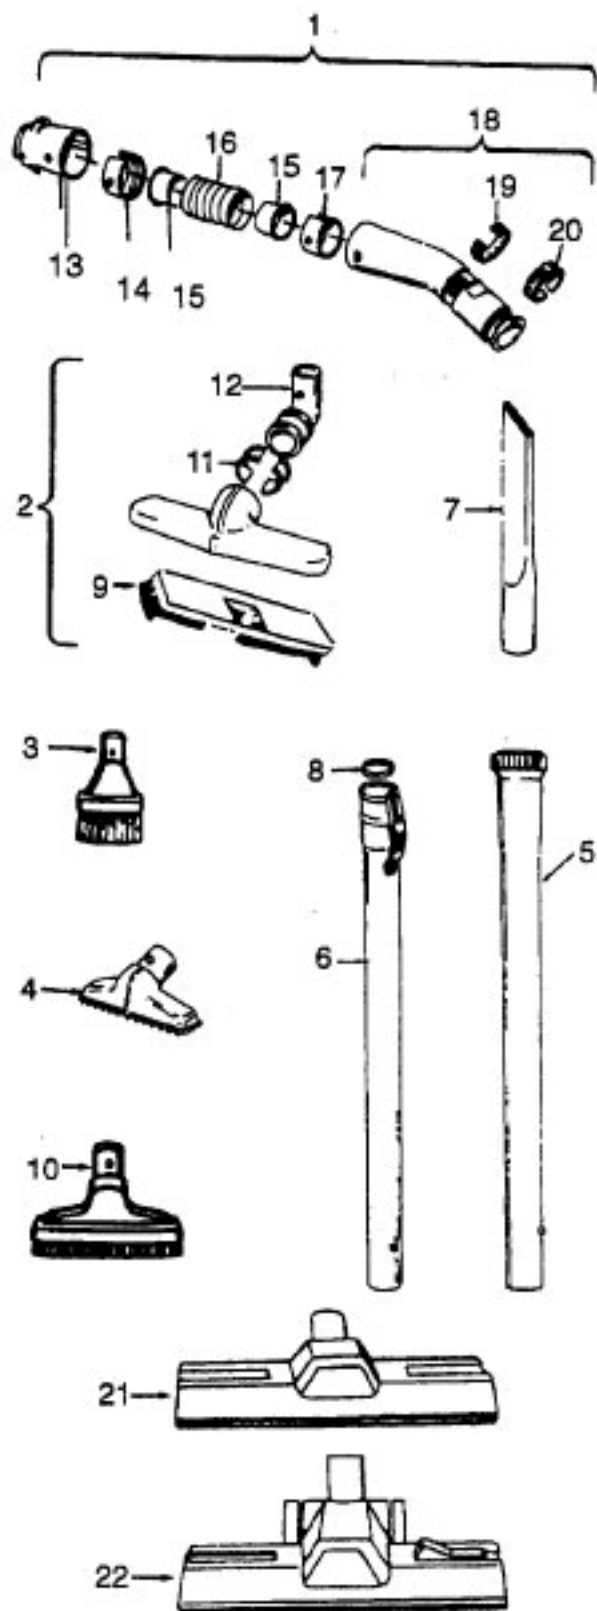

Ref. No.	Part No.	Description	
1	43434191	Hose - JM - S/C - 6"Wire - Celebrity	
	43434155	Hose - JM - S/C - 6"Wire - Spirit	
	43434013	Hose Assem. - Stretch (not pictured)	
	43434065	Hose - JM - 6"Wire - Spirit	
	43434130	Hose - JM - 7.5'Molded - Spirit	
	43434131	Hose - AAP - 7.5'- Molded - Spirit	
	43434125	Hose - AAP - S/C - 7'- Molded - Spirit	
	43434126	Hose - AAV - S/C - 6'- Molded - Spirit	
	43434231	Hose - AAP - 6'- Molded - Spirit	
	43434233	Hose - AG/ABX 6'Molded - Sprint	
	2	43414072	Floor Brush - JM
		43414073	Floor Brush - AG
3	43414084	Dusting Brush - AG	
4	43414057	Furniture Nozzle - AAP	
	38614020	Furniture Nozzle - JM - 1 Pc.	
	38614024	Furniture Nozzle - AG - 1 Pc.	
5	43453037	Extension Tube - Poly - 20 - JM	
	3863801P	Extension Tube - Poly - AG	
6	43453052	Extension Tube - 20 - AX	
7	38617017	Crevice Tool - AG	
8	12845JM	Gasket	
9	48447001	Brush Back	
10	43414015	Furniture Brush - JM	
	43414016	Furniture Brush - AG	
11	33712007	Split Ring	
12	38644020	Swivel Connector - AG	
	38644040	Swivel Connector - AAP	
13	32855003	Hose Connector - Celeb.	
	38638017	Hose Connector - AAP - Molded Hose	
	38638019	Hose Connection - AAP	
	38638039	Hose Connector - AG - Molded Hose	
14	12615BZ	Collar (All Wire Hoses)	
	38671011	Collar (Molded Hoses)	
15	32156010	Sleeve (All Hoses)	
16	38671029	Hose - 6'- AAV - Molded	
	38671033	Hose - 6'- ABX - Molded	
17	36116006	Collar (All Wire Hoses)	
	36171025	Collar (Molded Hose)	
18	43466044	Hose Grip -AAP -S/C	
	43466066	Hose Grip - AG	
19	38711006	Suction Control Ring - JM	
	38711007	Suction Control Ring - MV	
20	36153009	Latch Ring - AG	
21	43414139	Rug & Floor Nozzle - AAP - (P - 188)	
	0M114169	Rug & Floor Nozzle - ABE - (P - 188)	
22	43414101	Rug & Floor Nozzle - DLX - (P - 188)