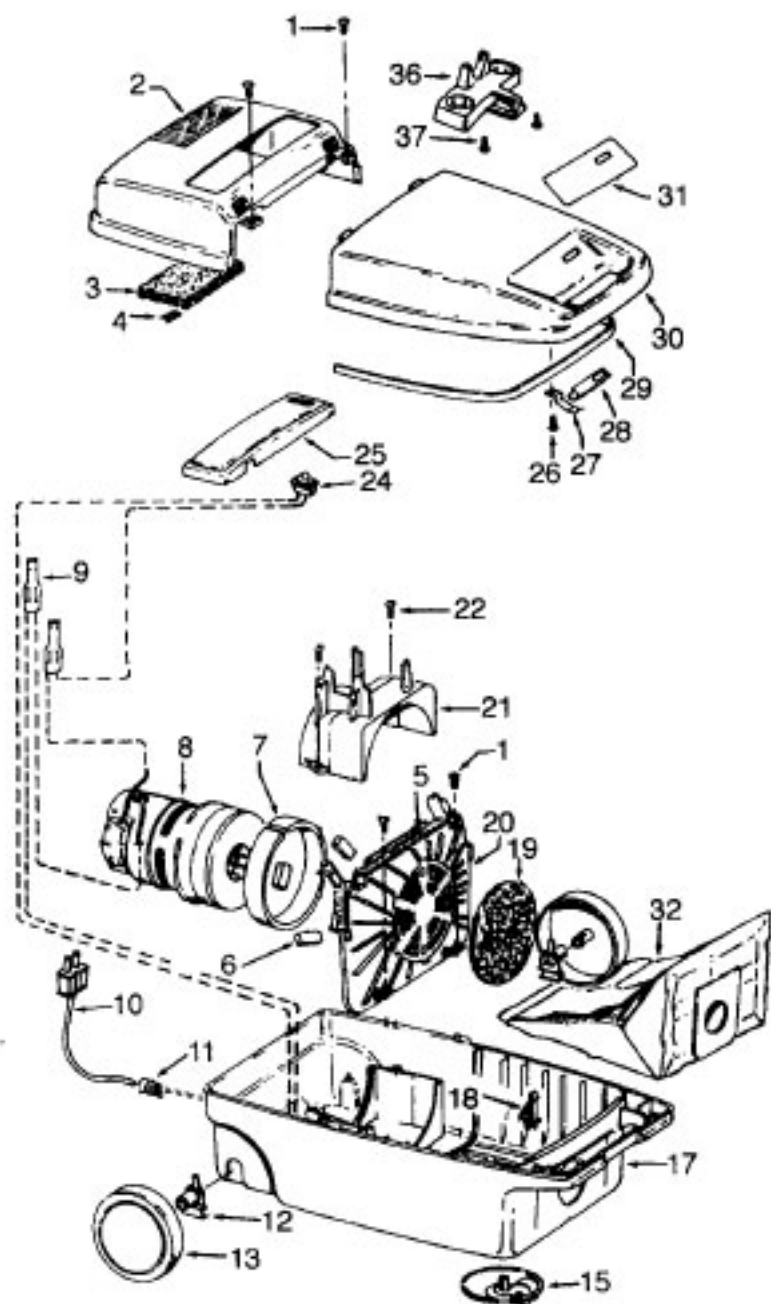

----- Manual continues below part list -----

Available Replacement Parts for HOOVER S3521

H-4010028K	BAG OEM HOOVER (3 PACK) K
HR-1810	FILTER HOOVER MESH FILTER
H-43414073	Floor brush.
H-43414064	DUSTING BRUSH (ONE PEICE)
HR-5000	EXTENSION TUBE

Ref. No.	Part No.	Description
1	21447041	Screw
2	37195063	Motor Cover - MR - S3429
	37195104	Motor Cover - ABP - S3521
3	34163003	Diffuser
4	21366004	Speed Nut
5	34133007	Seal
6	34132006	Pad
7	34143002	Seal
8	43577013	Motor - 2.2 - S3429 -(P - 163)
	43577011	Motor - S3521
9	48969	Wire Nut
	12227	Insulated Terminal
10	46363039	Attach. Cord - AAP - 16
11	27482301	Strain Relief
12	38511015	Wheel Bearing - AG
13	38522058	Wheel - AAP - S3429
	38522061	Wheel - AG - S3521
15	41432040	Wheel Carrier - AG
17	37231070	Main Body - AAP - S3429
	37223275	Main Body - ABP - S3521
18	36151015	Latch
19	31114009	Filter
20	36426012	Filter Support
21	36321011	Motor Retainer
22	21447072	Screw
24	28164276	Switch
	28161063	Switch Assm. - S3521
25	37214052	Control Panel - AAP- S3429, S3521
26	21447027	Screw - S3429
	21447041	Screw - S3521
27	36172046	Spring Clip
28	51151010	Bag Indicator
29	38781010	Lid Seal
30	42212073	Bag Hsg. Lid - NAA - S3429
	42212127	Bag Hsg. Lid - ABP - S3521
31	51375109	Nameplate - S3429
	52125137	Nameplate - S3521
32	4010028K	Paper Bag - 3 Pk.
36	36433064	Tool Rack - NAA - S3429
	36433088	Tool Rack - ABP - S3521
37	21447003	Screw

Ref. No.	Part No.	Description
1	43414101	Deluxe Rug & Floor Nozzle Assem. - AAP
2	38646045	Nozzle Connector - AAP
3	43244043	Wheel & Bearing Assem. (2)
4	38511016	Wheel Bearing - AAT (2)
5	38615180	Rug & Floor Nozzle - AAP
6	38521018	Roller (2)
7	31511004	Roller Axle - AY (2)
8	38451008	Slider - AG
9	36414013	Brush Housing - MV
10	166649FW	Spring (2)
11	48443004	Brush Back Assem. - AG
12	21447203	Screw - Self Tapping (3)
13	34122013	Seal (2)
14	38434015	Pedal - MV