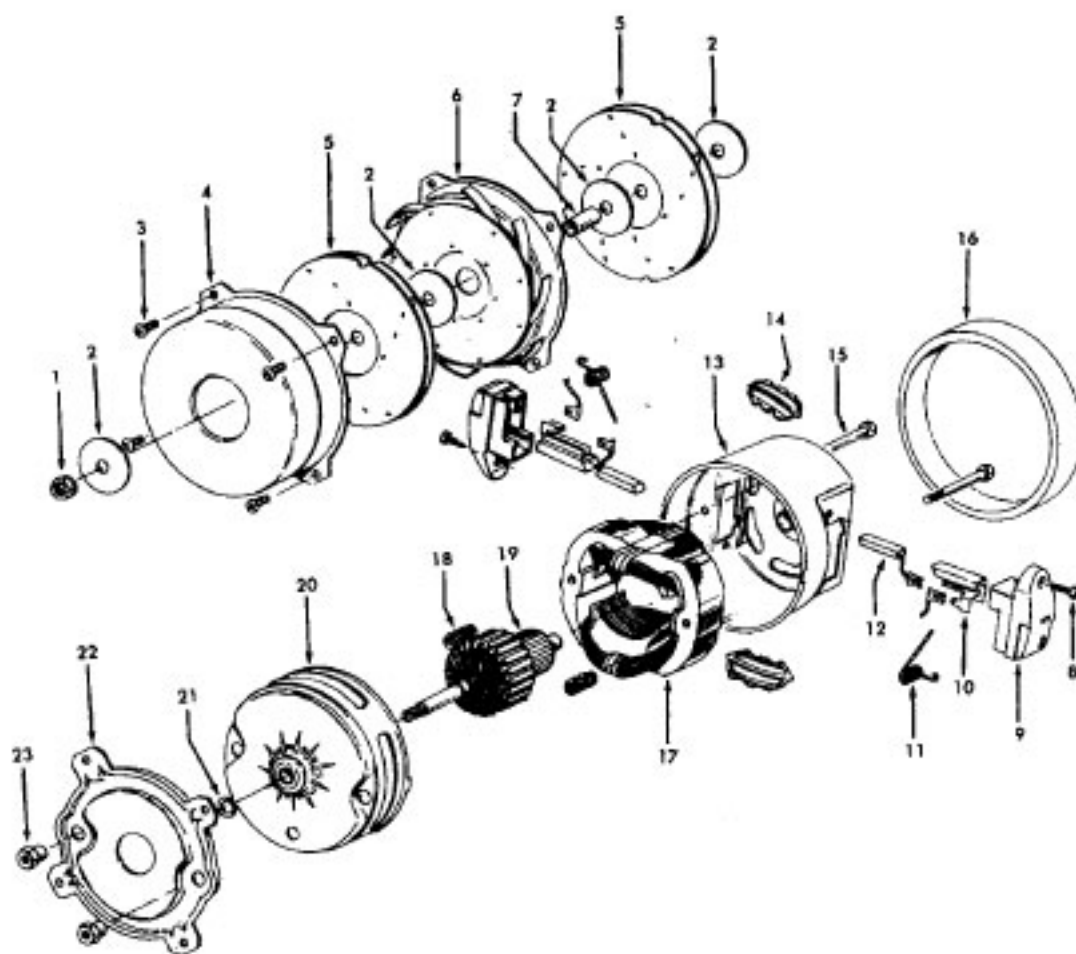

38614024 Furniture Nozzle - AG
 38617017 Crevice Tool - AG
 43414064 Dusting Brush - AG
 43414101 Rug & Floor Nozzle - AAP
 43434013 CL. Tool Hose Assem.
 3863801P Ext. Tube - Poly - AG

Ref. No.	Part No.	Description
1	33426001	Nut
2	21312701	Washer
3	21434224	Screw
4	37191016	Outerstage Housing
5	43566017	Fan
6	43551005	Interstage
7	31742010	Spacer
8	21429406	Screw
9	167696AG	Brush Carrier
10	N/A	Brush Holder - Use Brush Carrier Assem. 47318008 (Incl. It. 9-12)
11	38353004	Spring
12	167681	Carbon Brush
13	42937003	Motor Housing - Upper
14	169702BZ	Bushing
15	33421004	Bolt
16	31195002	Air Baffle
17	45311051	Field Coil
18	167721FW	Compression Spring
19	44765171	Armature
20	37191085	Motor Housing - Lower
21	31148002	Spacer
22	36322002	Mounting Plate
23	167695EF	Nut

Ref. No.	Part No.	Description
1	43414101	Deluxe Rug & Floor Nozzle Assem. - AAP
2	38646045	Nozzle Connector - AAP
3	43244043	Wheel & Bearing Assem. (2)
4	38511016	Wheel Bearing - AAT (2)
5	38615180	Rug & Floor Nozzle - AAP
6	38521018	Roller (2)
7	31511004	Roller Axle - AY (2)
8	38451008	Slider - AG
9	36414013	Brush Housing - MV
10	166649FW	Spring (2)
11	48443004	Brush Back Assem. - AG
12	21447203	Screw - Self Tapping (3)
13	34122013	Seal (2)
14	38434015	Pedal - MV