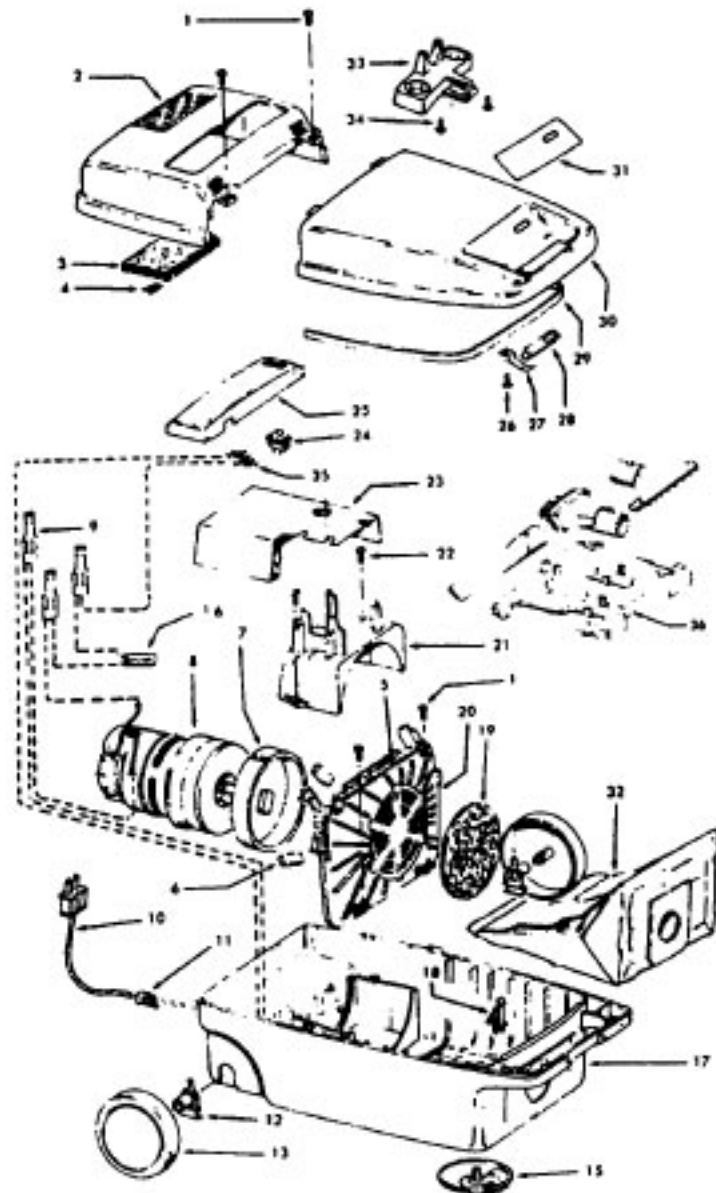

Spirit

S3431, S3485, S3627 External Tool Rack
S3485-070 Internal Tool Storage

Ref. No.	Part No.	Description
1	21447041	Screw
	37195084	Motor Cover - AAM - S3431
	37195075	Motor Cover - AG - S3485, S3485-070
	37195089	Motor Cover - WW - S3627
3	34163003	Diffuser
4	21366004	Speed Nut
5	34133007	Seal
6	34132015	Pad
7	34143002	Seal
	43578051	Motor - 3.1 - S3431, S3627 - (P-156)
	43578069	Motor - 4.0 - S3485, S3485-070 (P-156)
9	12227	Insulated Terminal (2W)
	48969	Wire Nut (2W)