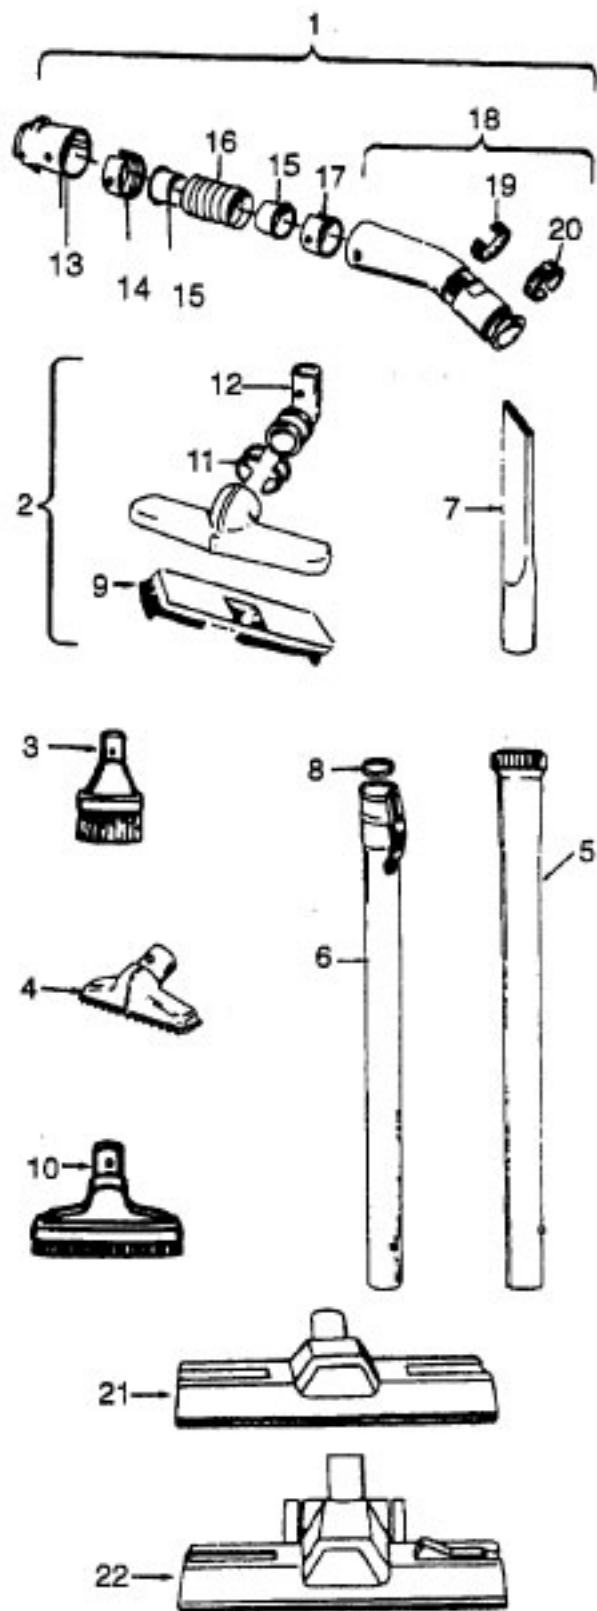

Ref. No.	Part No.	Description	
1	43434191	Hose - JM - S/C - 6"Wire - Celebrity	
	43434155	Hose - JM - S/C - 6"Wire - Spirit	
	43434013	Hose Assem. - Stretch (not pictured)	
	43434065	Hose - JM - 6"Wire - Spirit	
	43434130	Hose - JM - 7.5" Molded - Spirit	
	43434131	Hose - AAP - 7.5' - Molded - Spirit	
	43434125	Hose - AAP - S/C - 7' - Molded - Spirit	
	43434126	Hose - AAV - S/C - 6' - Molded - Spirit	
	43434231	Hose - AAP - 6' - Molded - Spirit	
	43434233	Hose - AG/ABX 6" Molded - Sprint	
	2	43414072	Floor Brush - JM
	43414073	Floor Brush - AG	
3	43414064	Dusting Brush - AG	
4	43414057	Furniture Nozzle - AAP	
	38614020	Furniture Nozzle - JM - 1 Pc.	
	38614024	Furniture Nozzle - AG - 1 Pc.	
5	43453037	Extension Tube - Poly - 20 - JM	
	3863801P	Extension Tube - Poly - AG	
6	43453052	Extension Tube - 20 - AX	
7	38617017	Crevice Tool - AG	
8	12845JM	Gasket	
9	48447001	Brush Back	
10	43414015	Furniture Brush - JM	
	43414016	Furniture Brush - AG	
11	33712007	Split Ring	
12	38644020	Swivel Connector - AG	
	38644040	Swivel Connector - AAP	
13	32855003	Hose Connector - Celeb.	
	38638017	Hose Connector - AAP - Molded Hose	
	38638019	Hose Connection - AAP	
	38638039	Hose Connector - AG - Molded Hose	
14	12615BZ	Collar (All Wire Hoses)	
	38671011	Collar (Molded Hoses)	
15	32156010	Sleeve (All Hoses)	
16	38671029	Hose - 6' - AAV - Molded	
	38671033	Hose - 6' - ABX - Molded	
17	36116006	Collar (All Wire Hoses)	
	36171025	Collar (Molded Hose)	
18	43466044	Hose Grip - AAP - S/C	
	43466066	Hose Grip - AG	
19	38711006	Suction Control Ring - JM	
	38711007	Suction Control Ring - MV	
20	36153009	Latch Ring - AG	
21	43414139	Rug & Floor Nozzle - AAP - (P - 188)	
	0M114169	Rug & Floor Nozzle - ABE - (P - 188)	
22	43414101	Rug & Floor Nozzle - DLX - (P - 188)