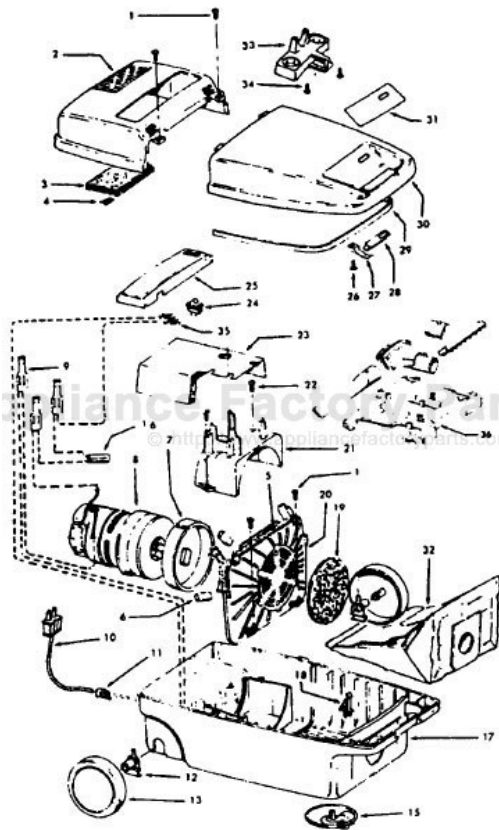

[Find Your HOOVER Vacuum Cleaner Parts - Select From 1456 Models](#)

----- Manual continues below part list -----