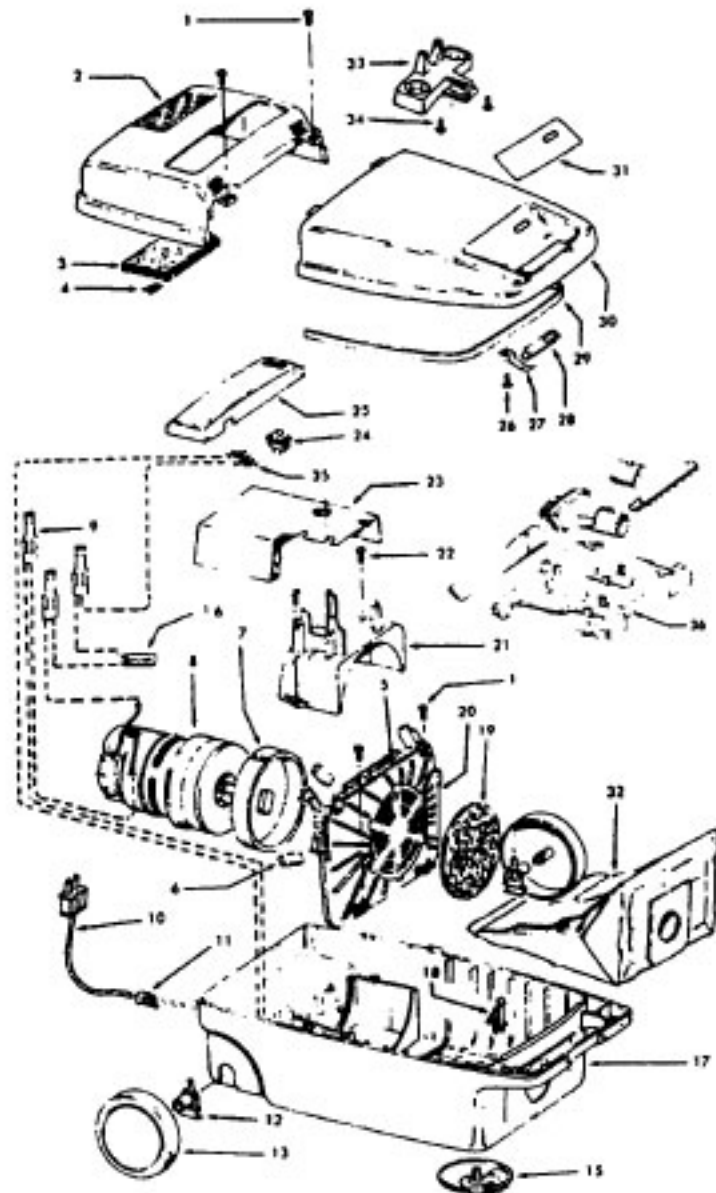

Spirit

S3431, S3485, S3627 External Tool Rack
S3485-070 Internal Tool Storage

Ref. No.	Part No.	Description
1	21447041	Screw
	37195084	Motor Cover - AAM - S3431
	37195075	Motor Cover - AG - S3485, S3485-070
	37195089	Motor Cover - WW - S3627
3	34163003	Diffuser
4	21366004	Speed Nut
5	34133007	Seal
6	34132015	Pad
7	34143002	Seal
	43578051	Motor - 3.1 - S3431, S3627 - (P-156)
	43578069	Motor - 4.0 - S3485, S3485-070 (P-156)
9	12227	Insulated Terminal (2W)
	48969	Wire Nut (2W)

Ref. No.	Part No.	Description
1	43414101	Deluxe Rug & Floor Nozzle Assem. - AAP
2	38646045	Nozzle Connector - AAP
3	43244043	Wheel & Bearing Assem. (2)
4	38511016	Wheel Bearing - AAT (2)
5	38615180	Rug & Floor Nozzle - AAP
6	38521018	Roller (2)
7	31511004	Roller Axle - AY (2)
8	38451008	Slider - AG
9	36414013	Brush Housing - MV
10	166649FW	Spring (2)
11	48443004	Brush Back Assem. - AG
12	21447203	Screw - Self Tapping (3)
13	34122013	Seal (2)
14	38434015	Pedal - MV