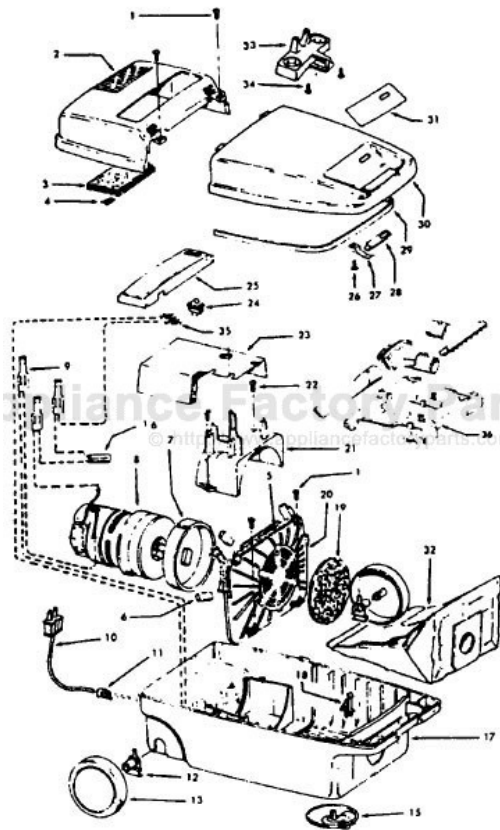

[Find Your HOOVER Vacuum Cleaner Parts - Select From 1456 Models](#)

----- Manual continues below part list -----