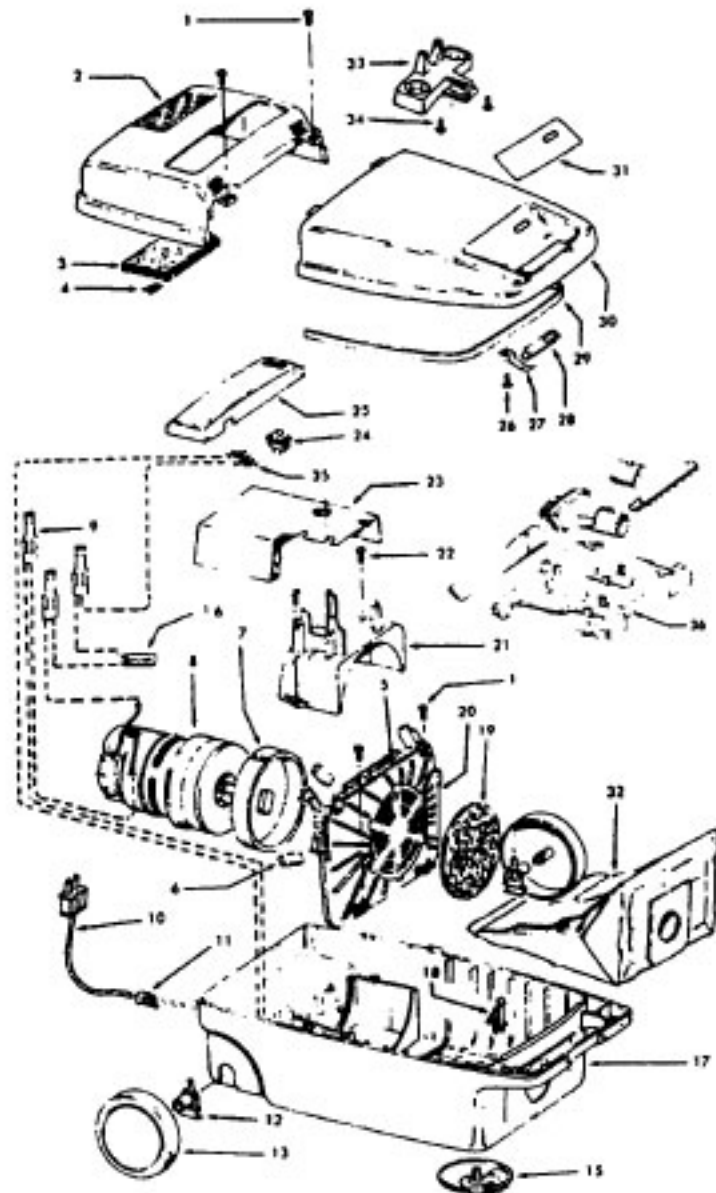

# HOOVER S3627 Owner's Manual

[Shop genuine replacement parts for HOOVER S3627](#)

[Find Your HOOVER Vacuum Cleaner Parts - Select From 1456 Models](#)

----- Manual continues below part list -----

# Spirit

S3431, S3485, S3627 External Tool Rack  
S3485-070 Internal Tool Storage

Ref. No.	Part No.	Description
1	21447041	Screw
	37195084	Motor Cover - AAM - S3431
	37195075	Motor Cover - AG - S3485, S3485-070
	37195089	Motor Cover - WW - S3627
3	34163003	Diffuser
4	21366004	Speed Nut
5	34133007	Seal
6	34132015	Pad
7	34143002	Seal
	43578051	Motor - 3.1 - S3431, S3627 - (P-156)
	43578069	Motor - 4.0 - S3485, S3485-070 (P-156)
9	12227	Insulated Terminal (2W)
	48969	Wire Nut (2W)