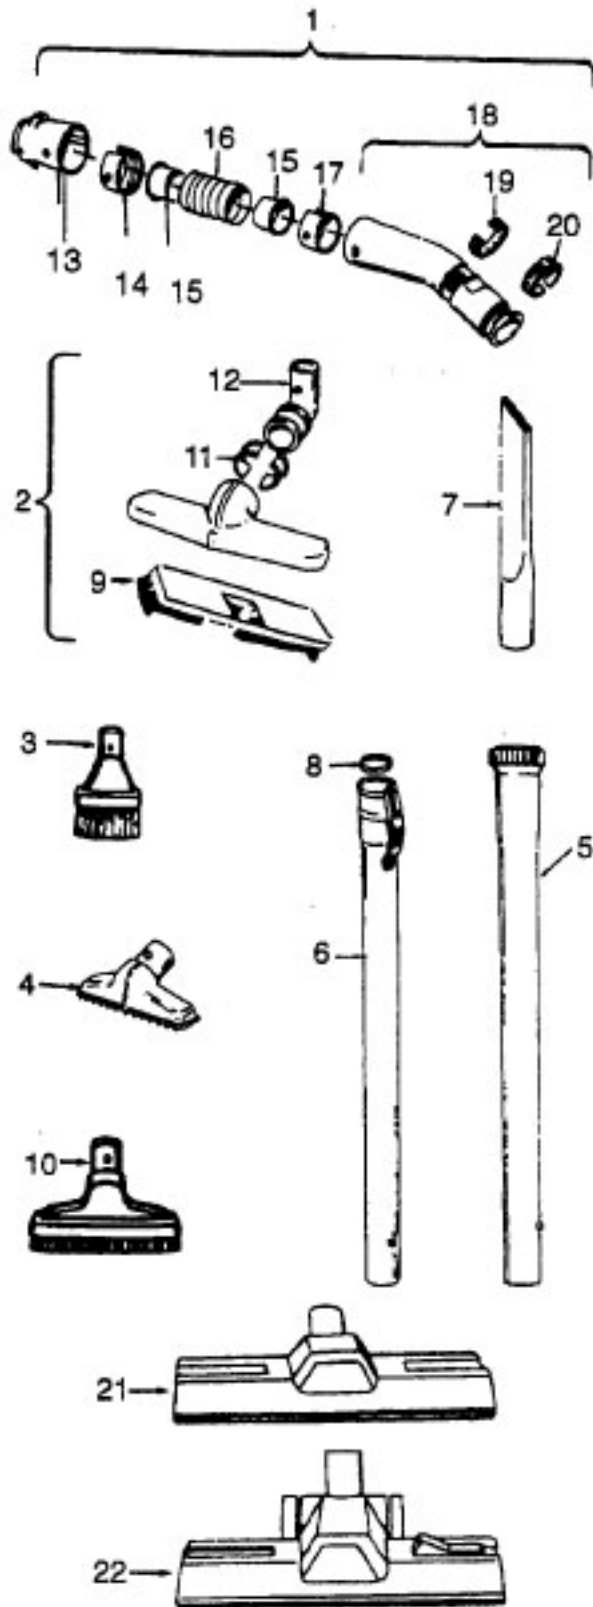

Ref. No.	Part No.	Description	
1	43434191	Hose - JM - S/C - 6"Wire - Celebrity	
	43434155	Hose - JM - S/C - 6"Wire - Spirit	
	43434013	Hose Assem. - Stretch (not pictured)	
	43434065	Hose - JM - 6"Wire - Spirit	
	43434130	Hose - JM - 7.5'Molded - Spirit	
	43434131	Hose - AAP - 7.5'- Molded - Spirit	
	43434125	Hose - AAP - S/C - 7'- Molded - Spirit	
	43434126	Hose - AAV - S/C - 6'- Molded - Spirit	
	43434231	Hose - AAP - 6'- Molded - Spirit	
	43434233	Hose - AG/ABX 6'Molded - Sprint	
	2	43414072	Floor Brush - JM
	43414073	Floor Brush - AG	
3	43414064	Dusting Brush - AG	
4	43414057	Furniture Nozzle - AAP	
	38614020	Furniture Nozzle - JM - 1 Pc.	
5	38614024	Furniture Nozzle - AG - 1 Pc.	
	43453037	Extension Tube - Poly - 20 - JM	
	3863801P	Extension Tube - Poly - AG	
6	43453052	Extension Tube - 20 - AX	
7	38617017	Crevice Tool - AG	
8	12845JM	Gasket	
9	48447001	Brush Back	
10	43414015	Furniture Brush - JM	
	43414016	Furniture Brush - AG	
11	33712007	Split Ring	
12	38644020	Swivel Connector - AG	
	38644040	Swivel Connector - AAP	
13	32855003	Hose Connector - Celeb.	
	38638017	Hose Connector - AAP - Molded Hose	
	38638019	Hose Connection - AAP	
	38638039	Hose Connector - AG - Molded Hose	
14	12615BZ	Collar (All Wire Hoses)	
	38671011	Collar (Molded Hoses)	
15	32156010	Sleeve (All Hoses)	
16	38671029	Hose - 6'- AAV - Molded	
	38671033	Hose - 6'- ABX - Molded	
17	36116006	Collar (All Wire Hoses)	
	36171025	Collar (Molded Hose)	
18	43466044	Hose Grip -AAP -S/C	
	43466066	Hose Grip - AG	
19	38711006	Suction Control Ring - JM	
	38711007	Suction Control Ring - MV	
20	36153009	Latch Ring - AG	
21	43414139	Rug & Floor Nozzle - AAP - (P - 188)	
	0M114169	Rug & Floor Nozzle - ABE - (P - 188)	
22	43414101	Rug & Floor Nozzle - DLX - (P - 188)