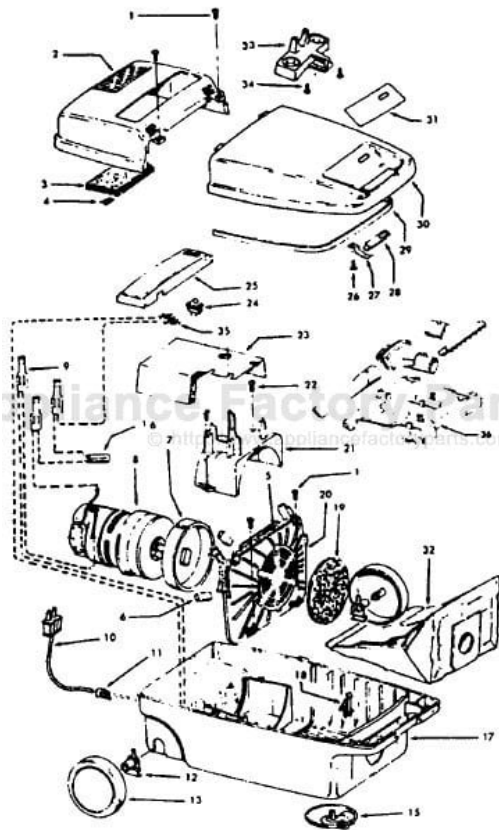

[Find Your HOOVER Vacuum Cleaner Parts - Select From 1456 Models](#)

----- Manual continues below part list -----