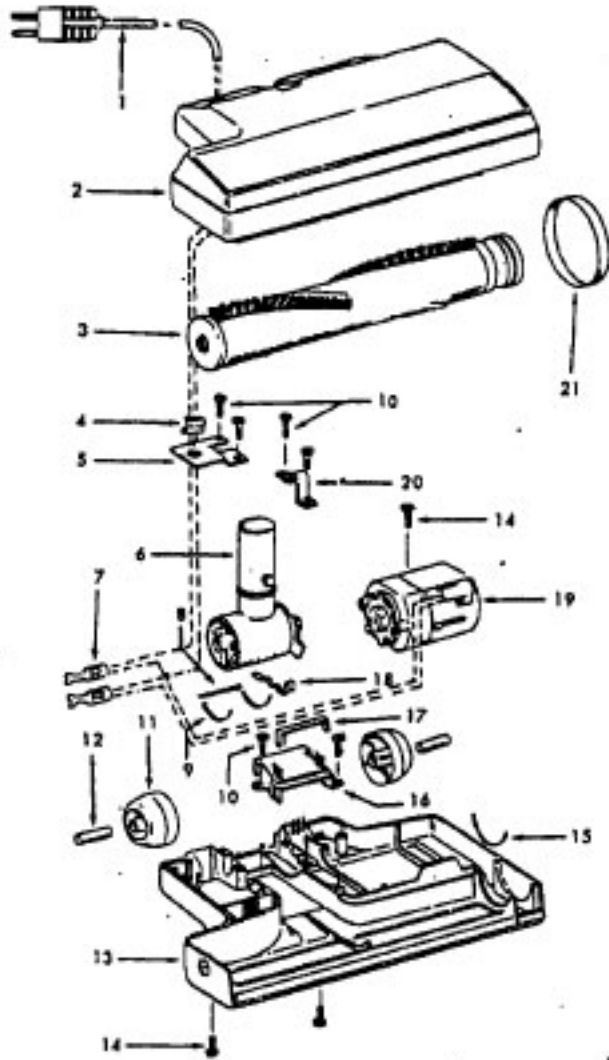

Ref. No.	Part No.	Description
1	21447041	Screw
2	37195041	Motor Cover - MX
3	34163003	Diffuser
4	21366004	Speed Nut
5	34133007	Seal
6	34132006	Pad
7	34143002	Seal
8	43577109	Motor - 1.7 - (P-111)
9	48969	Wire Nut
10	46363039	Attach. Cord - AAP - 16
11	27482301	Strain Relief
12	38511015	Wheel Bearing - AG
13	38522061	Wheel - AG
15	41432040	Wheel Carrier - AG
16	46326079	Receptacle Assem. -AG
17	37223196	Main Body - AAK
18	36151015	Latch
19	31114009	Filter
20	36426012	Filter Support
21	36321011	Motor Retainer
22	21447072	Screw
23	34287021	Muffler
24	28164276	Switch
25	37214052	Control Panel - M
29	38781010	Lid Seal
30	42212077	Bag Housing Lid - ZW
32	4010028K	Paper Bag - 3 Pk.
	56513247	Owner Manual
	58173286	Carton
	58366069	Mid Pad
	58461023	Top Support
<b>CLEANING TOOLS - (P-93)</b>		
	43414016	Furniture Brush - AG
	38617017	Crevice Tool - AG
	43434013	CL. Tool Hose Assem.
	3863801P	Extension Tube Poly - AG
	46348022	Cord Set - JM
	36172023	Cord Strap - AG
	36172584	Cord/Wand Clip
	48438190	Power Nozzle - LZ ( P-173)

**Power Nozzle - 48438190 - LZ**

**Models S3433, S3435, S3439, S3439-070, S3441, S3441-031, S3441-070, S3443, S3483, S3503, S3505**

Ref. No.	Part No.	Description
1	46321088	Cord - AG - Standard Plug
2	42252174	Nozzle Body
3	48416009	Agitator - 4B
4	163768	Strain Relief
5	34663003	Bracket - RH
6	43482024	Nozzle Connector - LZ
7	12227	Insulated Terminal (2 Wire)
	48969	Wire Nut (2 Wire)
8	34112005	Seal
9	34337003	Seal
10	21447041	Screw
11	32175025	Wheel - AG
12	31523005	Wheel Shaft
13	42246120	Bottom Plate (Incl. Items 11,12)
14	21447007	Screw
15	34337004	Lower Seal
16	42256090	Duct Cover
17	34123015	Seal
18	35276001	Detent Spring
19	43177073	Motor
20	35271001	Bracket - LH
21	38528011	Belt