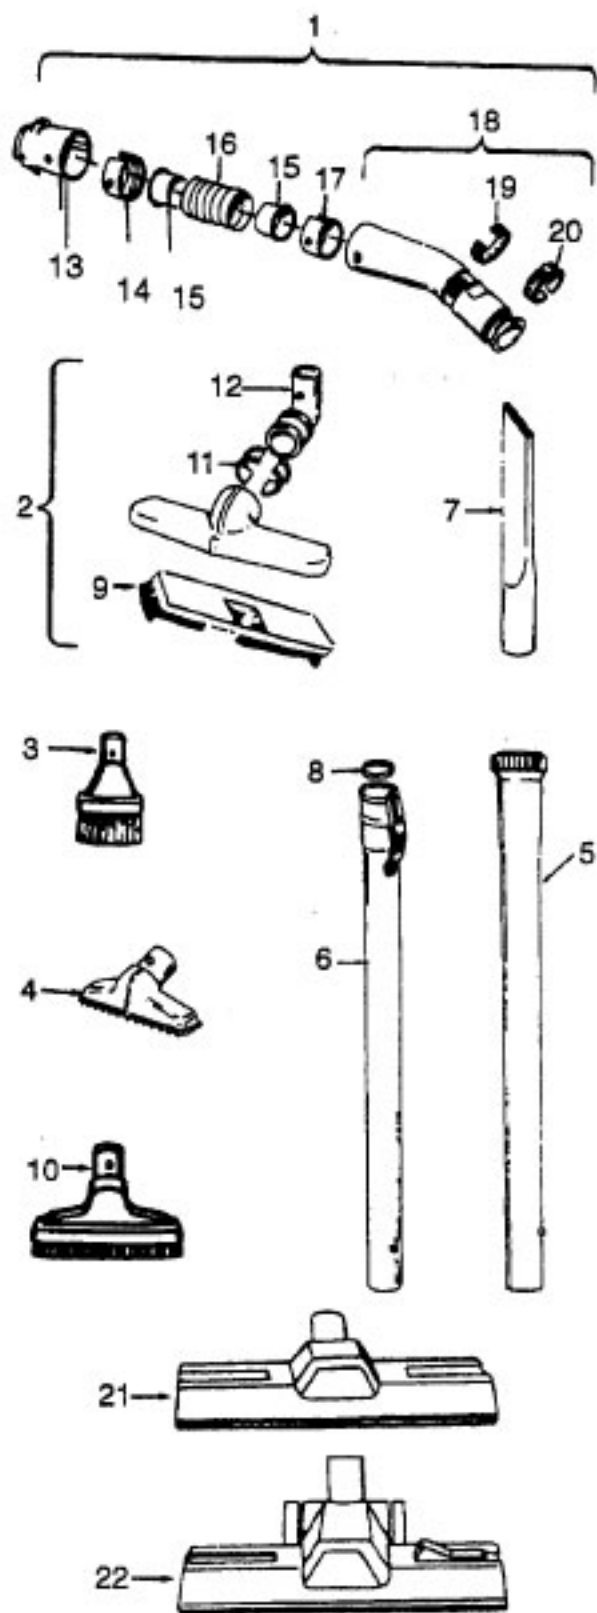

Ref. No.	Part No.	Description
1	43434191	Hose - JM - S/C - 6"Wire - Celebrity
	43434155	Hose - JM - S/C - 6"Wire - Spirit
	43434013	Hose Assem. - Stretch (not pictured)
	43434065	Hose - JM - 6"Wire - Spirit
	43434130	Hose - JM - 7.5" Molded - Spirit
	43434131	Hose - AAP - 7.5" - Molded - Spirit
	43434125	Hose - AAP - S/C - 7' - Molded - Spirit
	43434126	Hose - AAV - S/C - 6' - Molded - Spirit
	43434231	Hose - AAP - 6' - Molded - Spirit
	43434233	Hose - AG/ABX 6" Molded - Sprint
2	43414072	Floor Brush - JM
	43414073	Floor Brush - AG
3	43414084	Dusting Brush - AG
4	43414057	Furniture Nozzle - AAP
	38614020	Furniture Nozzle - JM - 1 Pc.
	38614024	Furniture Nozzle - AG - 1 Pc.
5	43453037	Extension Tube - Poly - 20 - JM
	3863801P	Extension Tube - Poly - AG
6	43453052	Extension Tube - 20 - AX
7	38617017	Crevice Tool - AG
8	12845JM	Gasket
9	48447001	Brush Back
10	43414015	Furniture Brush - JM
	43414016	Furniture Brush - AG
11	33712007	Split Ring
12	38644020	Swivel Connector - AG
	38644040	Swivel Connector - AAP
13	32855003	Hose Connector - Celeb.
	38638017	Hose Connector - AAP - Molded Hose
	38638019	Hose Connection - AAP
	38638039	Hose Connector - AG - Molded Hose
14	12615BZ	Collar (All Wire Hoses)
	38671011	Collar (Molded Hoses)
15	32156010	Sleeve (All Hoses)
16	38671029	Hose - 6' - AAV - Molded
	38671033	Hose - 6' - ABX - Molded
17	36116006	Collar (All Wire Hoses)
	36171025	Collar (Molded Hose)
18	43466044	Hose Grip - AAP - S/C
	43466066	Hose Grip - AG
19	38711006	Suction Control Ring - JM
	38711007	Suction Control Ring - MV
20	36153009	Latch Ring - AG
21	43414139	Rug & Floor Nozzle - AAP - (P - 188)
	0M114169	Rug & Floor Nozzle - ABE - (P - 188)
22	43414101	Rug & Floor Nozzle - DLX - (P - 188)