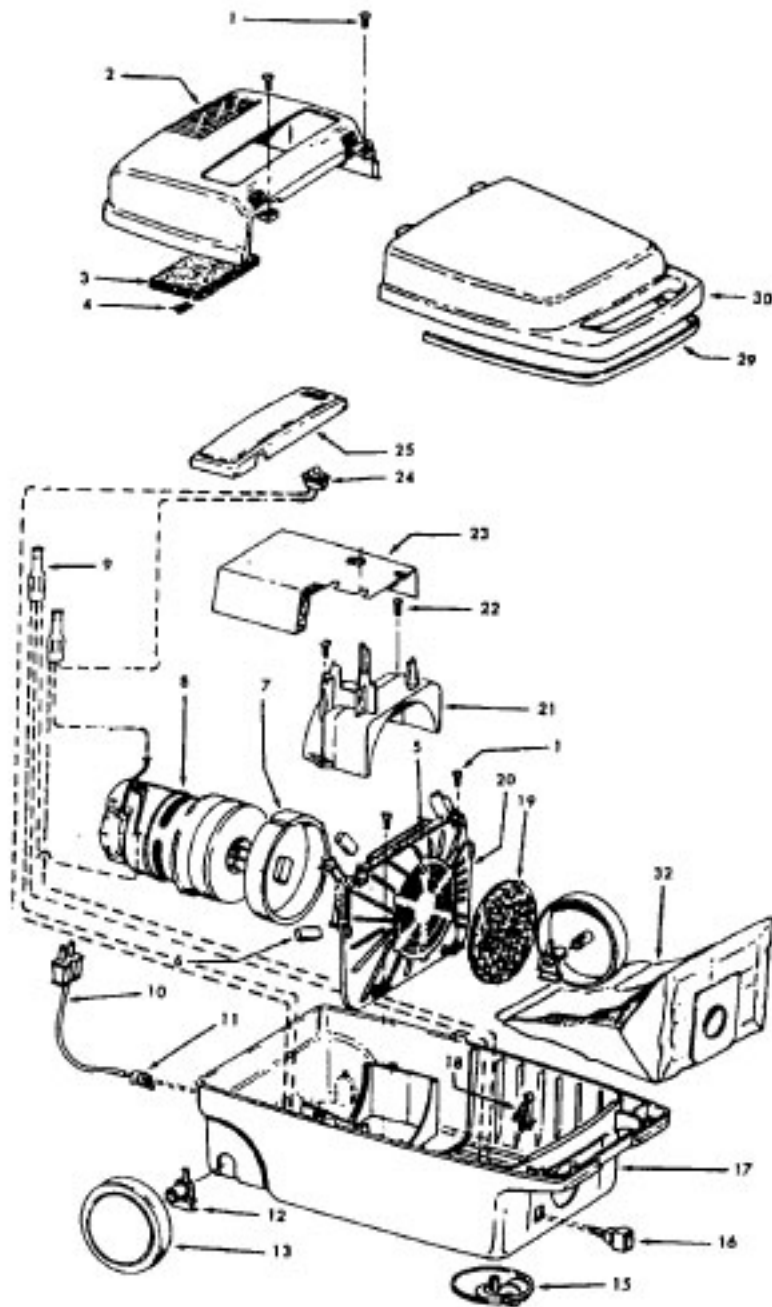

Ref. No.	Part No.	Description
1	21447041	Screw
2	37195041	Motor Cover - MX
3	34163003	Diffuser
4	21366004	Speed Nut
5	34133007	Seal
6	34132006	Pad
7	34143002	Seal
8	43577109	Motor - 1.7 - (P-111)
9	48969	Wire Nut
10	46363039	Attach. Cord - AAP - 16
11	27482301	Strain Relief
12	38511015	Wheel Bearing - AG
13	38522061	Wheel - AG
15	41432040	Wheel Carrier - AG
16	46326079	Receptacle Assem. -AG
17	37223196	Main Body - AAK
18	36151015	Latch
19	31114009	Filter
20	36426012	Filter Support
21	36321011	Motor Retainer
22	21447072	Screw
23	34287021	Muffler
24	28164276	Switch
25	37214052	Control Panel - M
29	38781010	Lid Seal
30	42212077	Bag Housing Lid - ZW
32	4010028K	Paper Bag - 3 Pk.
	56513247	Owner Manual
	58173286	Carton
	58366069	Mid Pad
	58461023	Top Support
<b>CLEANING TOOLS - (P-93)</b>		
	43414016	Furniture Brush - AG
	38617017	Crevice Tool - AG
	43434013	CL. Tool Hose Assem.
	3863801P	Extension Tube Poly - AG
	46348022	Cord Set - JM
	36172023	Cord Strap - AG
	36172584	Cord/Wand Clip
	48438190	Power Nozzle - LZ ( P-173)