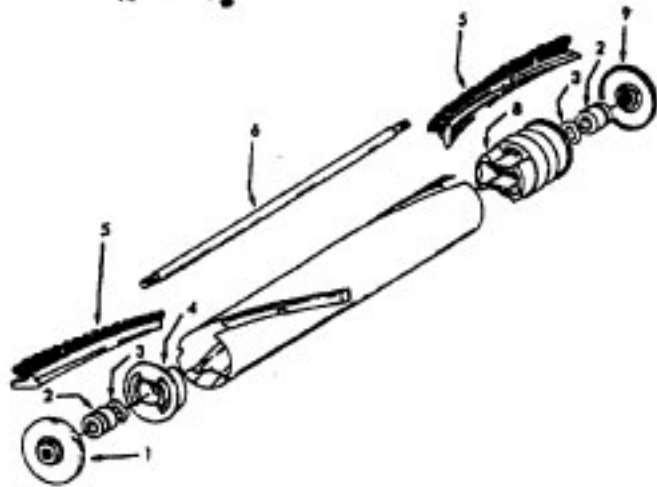

Motor

Model S3203, S3205, S3207, S3209, S3211, S3213, S3241, S3243, S3245, S3247, S3257, S3261, S3263, S3265, S3267 S3291, S3293, S3295, S3401, S3403, S3433

MOTOR 43577109 - (1.7)

Ref. No.	Part No.	Description
1	33426001	Nut
2	21312701	Washer
3	21434224	Screw
4	37191016	Outerstage Housing
5	43566017	Fan
6	43551005	Interstage
7	31742010	Spacer
8	21429406	Screw
9	167696AG	Brush Carrier
10	N/A	Brush Holder - Use Brush Carrier Assem. - 47318008 (Inlc. It. 9 - 12)
11	38353004	Spring
12	167681	Carbon Brush
13	42937003	Motor Housing - Upper
14	169702BZ	Bushing
15	33421004	Bolt
16	31195002	Insulator
17	45311035	Field Coil
18	167721FW	Spring
19	44765171	Armature
20	37191085	Motor Housing - Lower
21	31148002	Spacer
22	36322002	Mounting Plate
23	167695EF	Nut

Power Nozzle - 48438190 - LZ

Models S3433, S3435, S3439, S3439-070, S3441, S3441-031, S3441-070, S3443, S3483, S3503, S3505

Ref. No.	Part No.	Description
1	46321088	Cord - AG - Standard Plug
2	42252174	Nozzle Body
3	48416009	Agitator - 4B
4	163768	Strain Relief
5	34663003	Bracket - RH
6	43482024	Nozzle Connector - LZ
7	12227	Insulated Terminal (2 Wire)
	48969	Wire Nut (2 Wire)
8	34112005	Seal
9	34337003	Seal
10	21447041	Screw
11	32175025	Wheel - AG
12	31523005	Wheel Shaft
13	42246120	Bottom Plate (Incl. Items 11,12)
14	21447007	Screw
15	34337004	Lower Seal
16	42256090	Duct Cover
17	34123015	Seal
18	35276001	Detent Spring
19	43177073	Motor
20	35271001	Bracket - LH
21	38528011	Belt