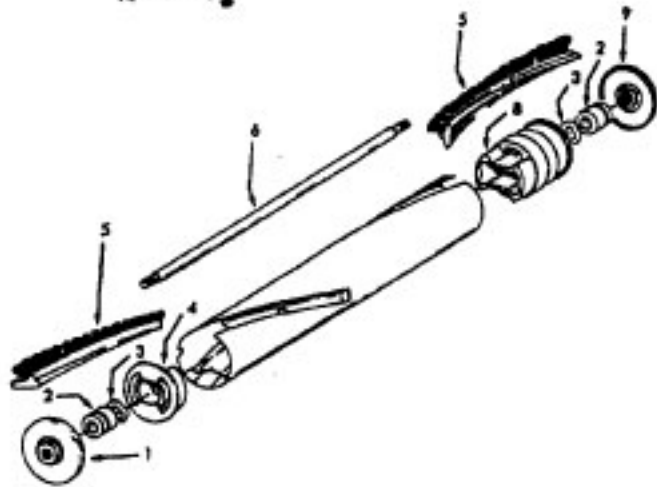

**Power Nozzle - 48438190 - LZ**

**Models S3433, S3435, S3439, S3439-070, S3441, S3441-031, S3441-070, S3443, S3483, S3503, S3505**

Ref. No.	Part No.	Description
1	46321088	Cord - AG - Standard Plug
2	42252174	Nozzle Body
3	48416009	Agitator - 4B
4	163768	Strain Relief
5	34663003	Bracket - RH
6	43482024	Nozzle Connector - LZ
7	12227	Insulated Terminal (2 Wire)
	48969	Wire Nut (2 Wire)
8	34112005	Seal
9	34337003	Seal
10	21447041	Screw
11	32175025	Wheel - AG
12	31523005	Wheel Shaft
13	42246120	Bottom Plate (Incl. Items 11,12)
14	21447007	Screw
15	34337004	Lower Seal
16	42256090	Duct Cover
17	34123015	Seal
18	35276001	Detent Spring
19	43177073	Motor
20	35271001	Bracket - LH
21	38528011	Belt