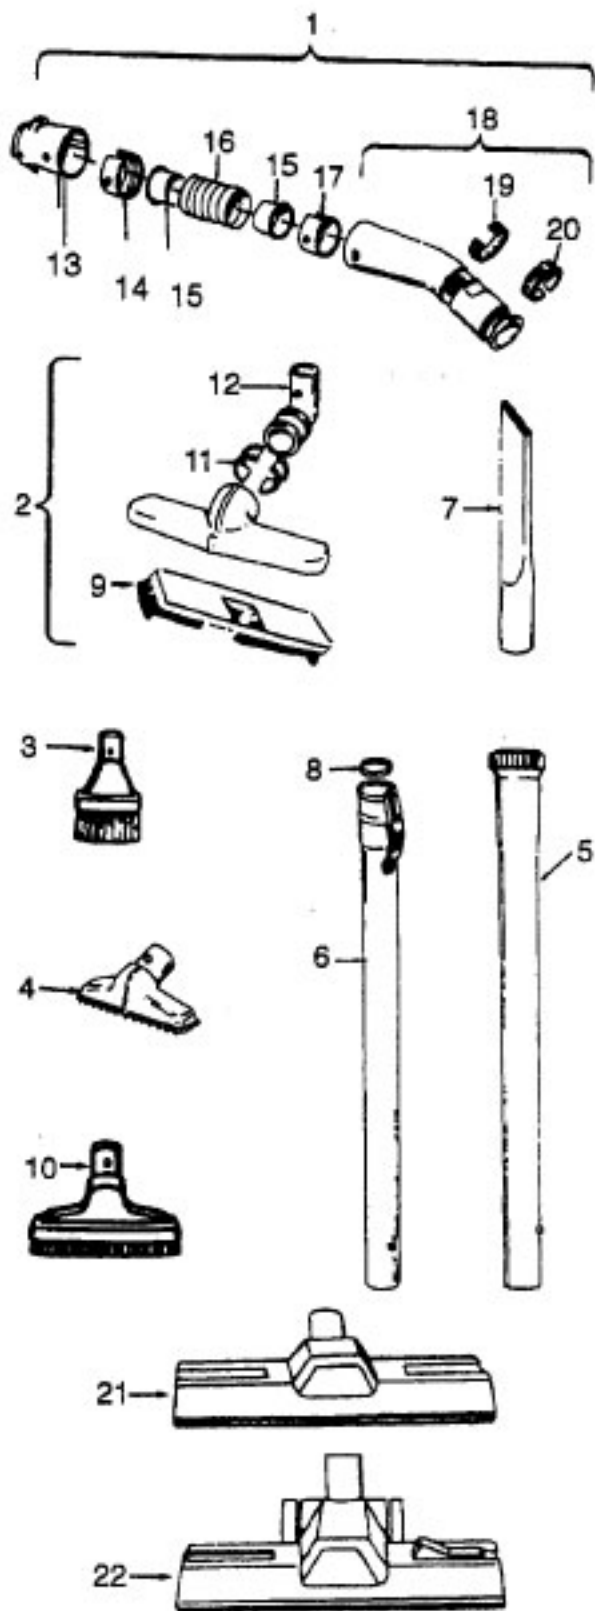

Ref. No.	Part No.	Description
1	43434191	Hose - JM - S/C - 6"Wire - Celebrity
	43434155	Hose - JM - S/C - 6"Wire - Spirit
	43434013	Hose Assem. - Stretch (not pictured)
	43434065	Hose - JM - 6"Wire - Spirit
	43434130	Hose - JM - 7.5" Molded - Spirit
	43434131	Hose - AAP - 7.5" - Molded - Spirit
	43434125	Hose - AAP - S/C - 7' - Molded - Spirit
	43434126	Hose - AAV - S/C - 6' - Molded - Spirit
	43434231	Hose - AAP - 6' - Molded - Spirit
	43434233	Hose - AG/ABX 6" Molded - Sprint
2	43414072	Floor Brush - JM
	43414073	Floor Brush - AG
3	43414084	Dusting Brush - AG
4	43414057	Furniture Nozzle - AAP
	38614020	Furniture Nozzle - JM - 1 Pc.
	38614024	Furniture Nozzle - AG - 1 Pc.
5	43453037	Extension Tube - Poly - 20 - JM
	3863801P	Extension Tube - Poly - AG
6	43453052	Extension Tube - 20 - AX
7	38617017	Crevice Tool - AG
8	12845JM	Gasket
9	48447001	Brush Back
10	43414015	Furniture Brush - JM
	43414016	Furniture Brush - AG
11	33712007	Split Ring
12	38644020	Swivel Connector - AG
	38644040	Swivel Connector - AAP
13	32855003	Hose Connector - Celeb.
	38638017	Hose Connector - AAP - Molded Hose
	38638019	Hose Connection - AAP
	38638039	Hose Connector - AG - Molded Hose
14	12615BZ	Collar (All Wire Hoses)
	38671011	Collar (Molded Hoses)
15	32156010	Sleeve (All Hoses)
16	38671029	Hose - 6' - AAV - Molded
	38671033	Hose - 6' - ABX - Molded
17	36116006	Collar (All Wire Hoses)
	36171025	Collar (Molded Hose)
18	43466044	Hose Grip - AAP - S/C
	43466066	Hose Grip - AG
19	38711006	Suction Control Ring - JM
	38711007	Suction Control Ring - MV
20	36153009	Latch Ring - AG
21	43414139	Rug & Floor Nozzle - AAP - (P - 188)
	0M114169	Rug & Floor Nozzle - ABE - (P - 188)
22	43414101	Rug & Floor Nozzle - DLX - (P - 188)