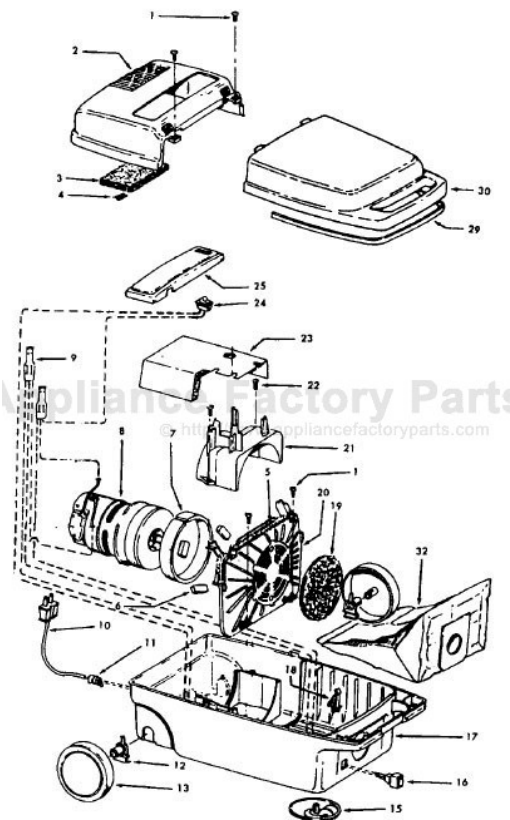

[Find Your HOOVER Vacuum Cleaner Parts - Select From 1456 Models](#)

----- Manual continues below part list -----