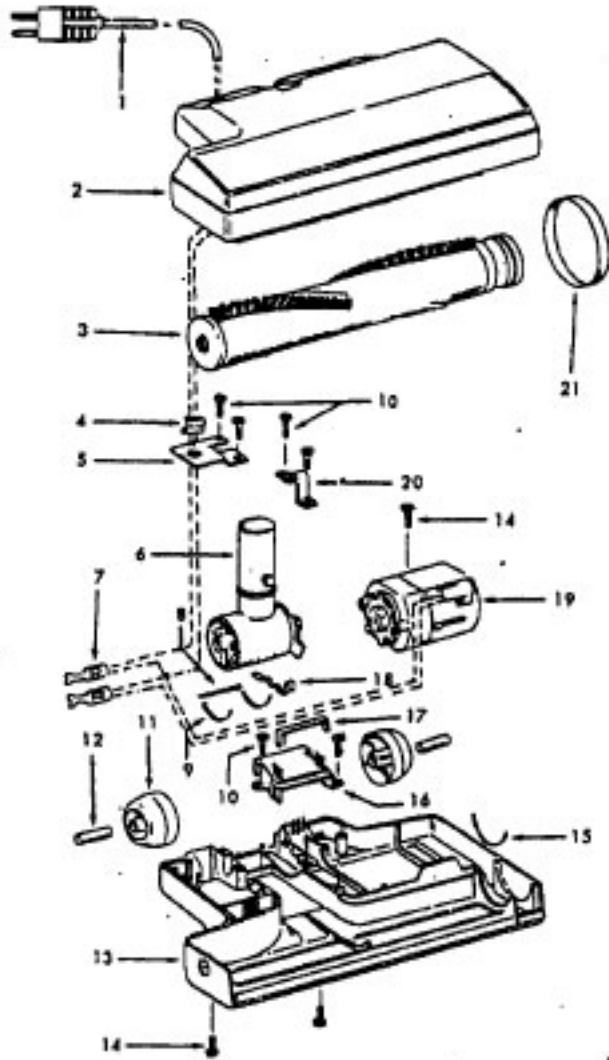

Motor

Model S3203, S3205, S3207, S3209, S3211, S3213, S3241, S3243, S3245, S3247, S3257, S3261, S3263, S3265, S3267 S3291, S3293, S3295, S3401, S3403, S3433

MOTOR 43577109 - (1.7)

Ref. No.	Part No.	Description
1	33426001	Nut
2	21312701	Washer
3	21434224	Screw
4	37191016	Outerstage Housing
5	43566017	Fan
6	43551005	Interstage
7	31742010	Spacer
8	21429406	Screw
9	167696AG	Brush Carrier
10	N/A	Brush Holder - Use Brush Carrier Assem. - 47318008 (Inlc. It. 9 - 12)
11	38353004	Spring
12	167681	Carbon Brush
13	42937003	Motor Housing - Upper
14	169702BZ	Bushing
15	33421004	Bolt
16	31195002	Insulator
17	45311035	Field Coil
18	167721FW	Spring
19	44765171	Armature
20	37191085	Motor Housing - Lower
21	31148002	Spacer
22	36322002	Mounting Plate
23	167695EF	Nut

Power Nozzle - 48438190 - LZ

Models S3433, S3435, S3439, S3439-070, S3441, S3441-031, S3441-070, S3443, S3483, S3503, S3505

Ref. No.	Part No.	Description
1	46321088	Cord - AG - Standard Plug
2	42252174	Nozzle Body
3	48416009	Agitator - 4B
4	163768	Strain Relief
5	34663003	Bracket - RH
6	43482024	Nozzle Connector - LZ
7	12227	Insulated Terminal (2 Wire)
	48969	Wire Nut (2 Wire)
8	34112005	Seal
9	34337003	Seal
10	21447041	Screw
11	32175025	Wheel - AG
12	31523005	Wheel Shaft
13	42246120	Bottom Plate (Incl. Items 11,12)
14	21447007	Screw
15	34337004	Lower Seal
16	42256090	Duct Cover
17	34123015	Seal
18	35276001	Detent Spring
19	43177073	Motor
20	35271001	Bracket - LH
21	38528011	Belt