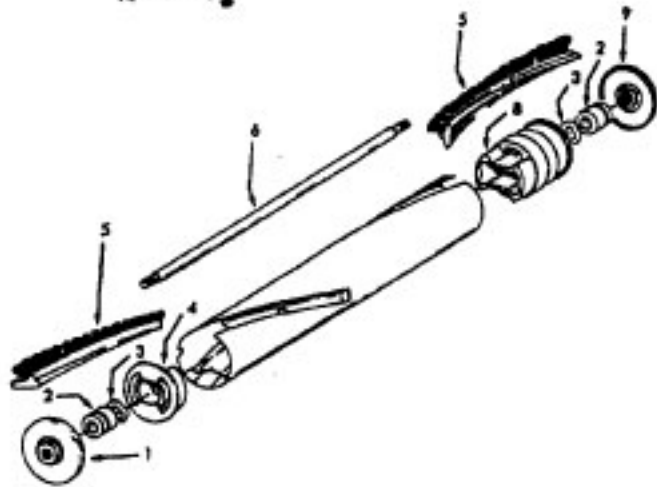

Power Nozzle - 48438190 - LZ

Models S3433, S3435, S3439, S3439-070, S3441, S3441-031, S3441-070, S3443, S3483, S3503, S3505

Ref. No.	Part No.	Description
1	46321088	Cord - AG - Standard Plug
2	42252174	Nozzle Body
3	48416009	Agitator - 4B
4	163768	Strain Relief
5	34663003	Bracket - RH
6	43482024	Nozzle Connector - LZ
7	12227	Insulated Terminal (2 Wire)
	48969	Wire Nut (2 Wire)
8	34112005	Seal
9	34337003	Seal
10	21447041	Screw
11	32175025	Wheel - AG
12	31523005	Wheel Shaft
13	42246120	Bottom Plate (Incl. Items 11,12)
14	21447007	Screw
15	34337004	Lower Seal
16	42256090	Duct Cover
17	34123015	Seal
18	35276001	Detent Spring
19	43177073	Motor
20	35271001	Bracket - LH
21	38528011	Belt

Agitator - 4B 48416009

1	41435018	Thread Guard
2	43267002	Bearing
3	21347003	Washer
4	36422001	End
5	48445017	Agitator Brush
6	160070	Shaft
8	38537002	End Pulley
9	41435021	Thread Guard