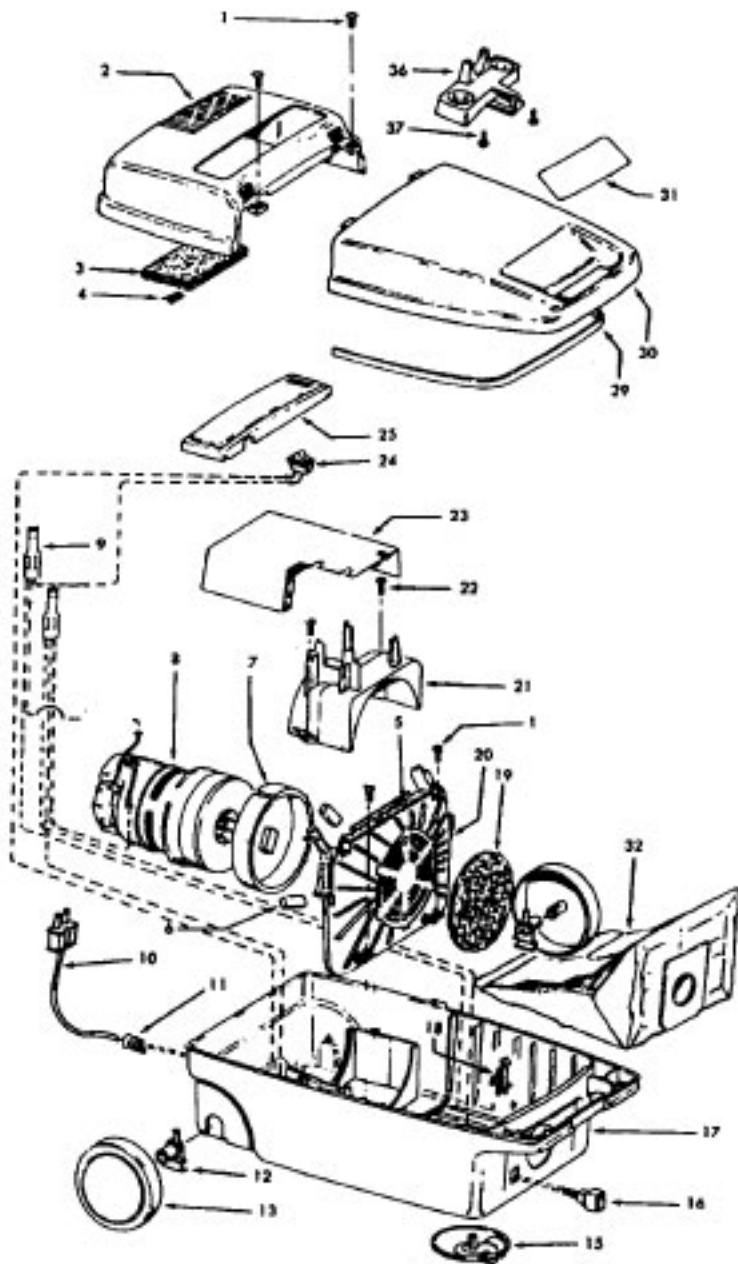

----- Manual continues below part list -----

Available Replacement Parts for HOOVER S3435

H-4010028K	BAG OEM HOOVER (3 PACK) K
HR-1810	FILTER HOOVER MESH FILTER
H-43267002	AGITATOR BEARING ASM
H-43414073	Floor brush.
H-43414064	DUSTING BRUSH (ONE PEICE)
HR-5000	EXTENSION TUBE
HR-1050	BELT FOR HOOVER

Ref. No.	Part No.	Description
1	21447041	Screw
2	37195041	Motor Cover - MX
3	34163003	Diffuser
4	21366004	Speed Nut
5	34133007	Seal
6	34132006	Pad
7	34143002	Seal
8	43577011	Motor - 2.2
9	48969	Wire Nut
10	46363039	Attach. Cord - AAP - 16
11	27482301	Strain Relief
12	38511015	Wheel Bearing - AG
13	38522061	Wheel - AG
15	41432040	Wheel Carrier
16	46326079	Receptacle Assem. - AG
17	37223196	Main Body - AAK
18	36151015	Latch
19	31114009	Filter
20	36426012	Bulkhead
21	36321011	Motor Retainer
22	21447072	Screw
23	34287021	Foam Muffler
24	28164276	Switch
25	37214052	Control Panel - M
29	38781010	Lid Seal
30	42212074	Bag Housing Lid - AAR
31	52125111	Nameplate
32	4010028K	Paper Bag - 3 Pk.
36	36433063	Tool Rack - AAR
37	21447003	Screw
	56513248	Owner Manual
	58173337	Carton
	58366069	Mid Pad
	58461023	Top Support