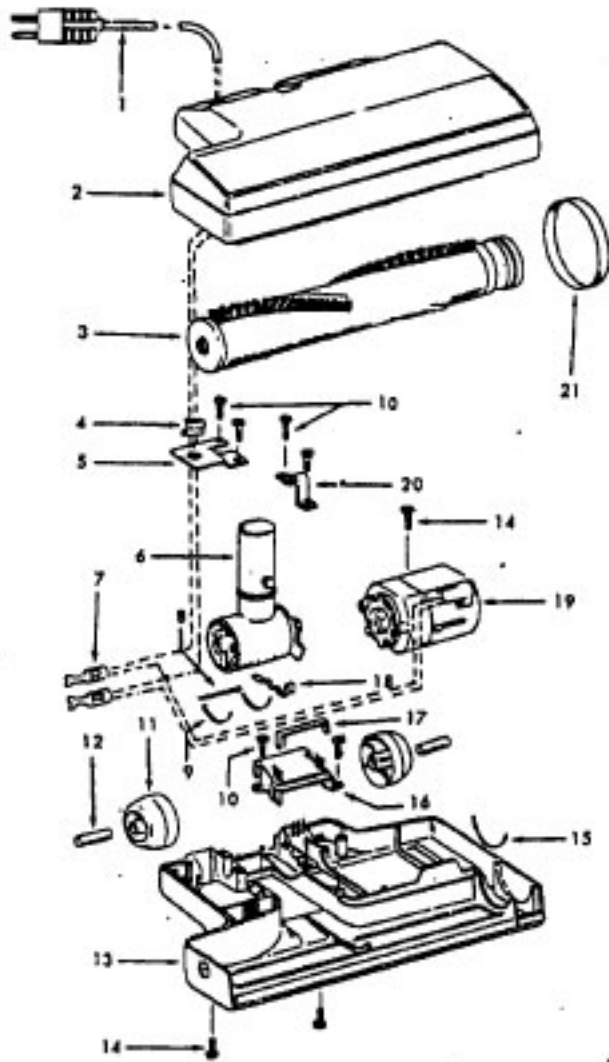

**Motor - 43577112 +
43577008 +**

Ref. No.	Part No.	Description
1	33426001	Nut
2	21312701	Washer
3	21434224	Screw
4	37191016	Outerstage Housing
5	43566017	Fan
6	43551005	Interstage
7	31742010	Spacer
8	21429406	Screw
9	167696AG	Brush Carrier
10	N/A	Brush Holder - Use Brush Carrier Assem. 47318008 (Incl. It. 9 - 12)
11	38353004	Spring
12	167681	Carbon Brush
13	42937003	Motor Housing - Upper
14	169702BZ	Bushing
15	33421004	Bolt
16	31195002	Air Baffle
17	45311051	Field Coil - 1" Stack Height
	45312037	Field Coil - 3/4" Stack Height
18	167721FW	Compression Spring
19	44765171	Armature - 1" Stack Height
	44765217	Armature - 3/4" Stack Height
20	37191085	Motor Housing - Lower
21	31148002	Spacer
22	36322002	Mounting Plate
23	167695EF	Nut

Power Nozzle - 48438190 - LZ

Models S3433, S3435, S3439, S3439-070, S3441, S3441-031, S3441-070, S3443, S3483, S3503, S3505

Ref. No.	Part No.	Description
1	46321088	Cord - AG - Standard Plug
2	42252174	Nozzle Body
3	48416009	Agitator - 4B
4	163768	Strain Relief
5	34663003	Bracket - RH
6	43482024	Nozzle Connector - LZ
7	12227	Insulated Terminal (2 Wire)
	48969	Wire Nut (2 Wire)
8	34112005	Seal
9	34337003	Seal
10	21447041	Screw
11	32175025	Wheel - AG
12	31523005	Wheel Shaft
13	42246120	Bottom Plate (Incl. Items 11,12)
14	21447007	Screw
15	34337004	Lower Seal
16	42256090	Duct Cover
17	34123015	Seal
18	35276001	Detent Spring
19	43177073	Motor
20	35271001	Bracket - LH
21	38528011	Belt