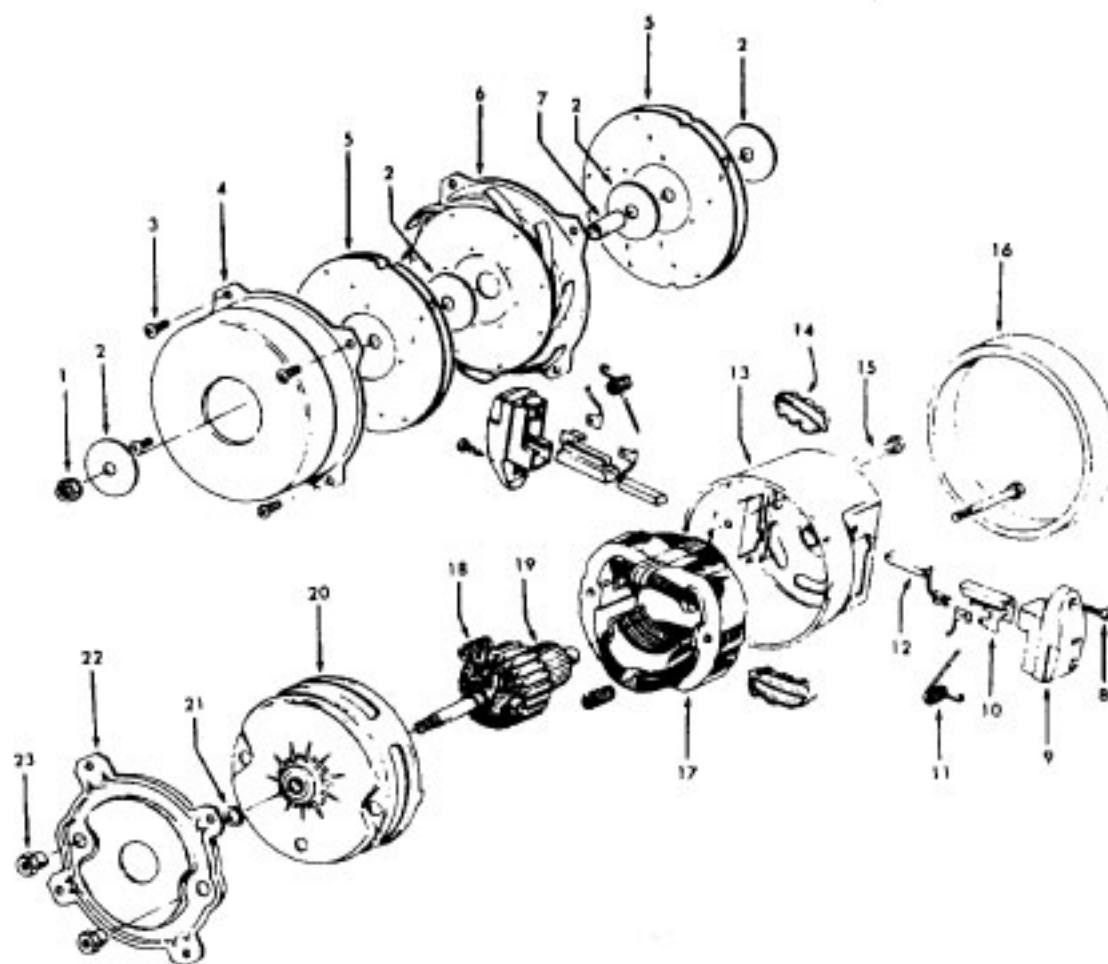

**Motor - 43577112 +
43577008 +**

Ref. No.	Part No.	Description
1	33426001	Nut
2	21312701	Washer
3	21434224	Screw
4	37191016	Outerstage Housing
5	43566017	Fan
6	43551005	Interstage
7	31742010	Spacer
8	21429406	Screw
9	167696AG	Brush Carrier
10	N/A	Brush Holder - Use Brush Carrier Assem. 47318008 (Incl. It. 9 - 12)
11	38353004	Spring
12	167681	Carbon Brush
13	42937003	Motor Housing - Upper
14	169702BZ	Bushing
15	33421004	Bolt
16	31195002	Air Baffle
17	45311051	Field Coil - 1" Stack Height
	45312037	Field Coil - 3/4" Stack Height
18	167721FW	Compression Spring
19	44765171	Armature - 1" Stack Height
	44765217	Armature - 3/4" Stack Height
20	37191085	Motor Housing - Lower
21	31148002	Spacer
22	36322002	Mounting Plate
23	167695EF	Nut