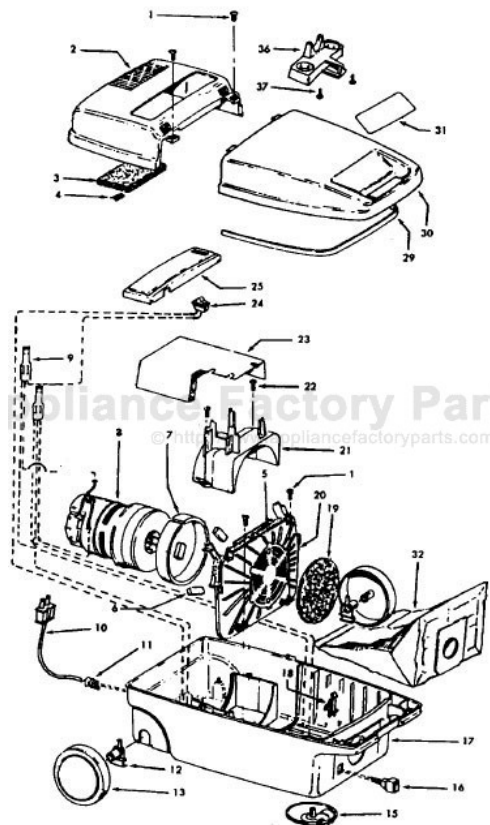

[Find Your HOOVER Vacuum Cleaner Parts - Select From 1456 Models](#)

----- Manual continues below part list -----