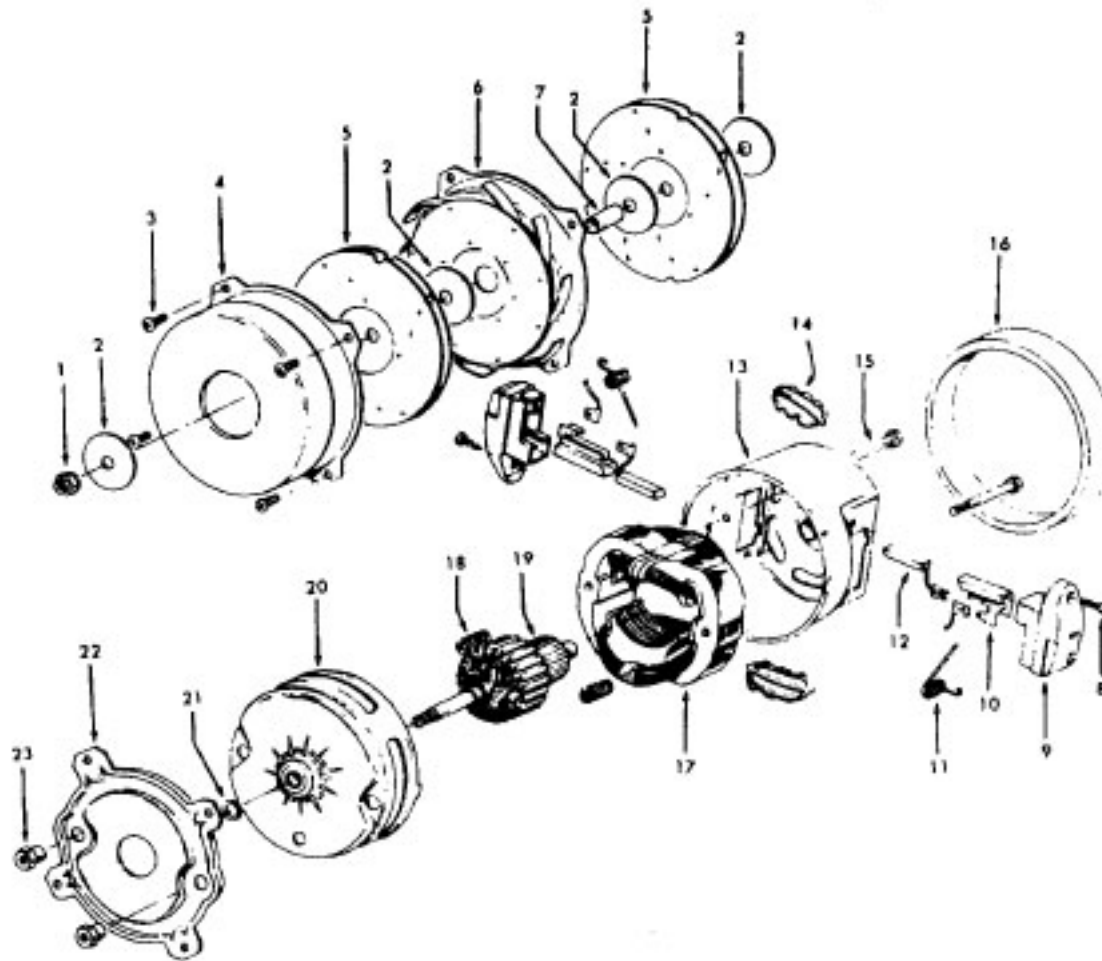

**Motor - 43577112 +
43577008 +**

Ref. No.	Part No.	Description
1	33426001	Nut
2	21312701	Washer
3	21434224	Screw
4	37191016	Outerstage Housing
5	43566017	Fan
6	43551005	Interstage
7	31742010	Spacer
8	21429406	Screw
9	167696AG	Brush Carrier
10	N/A	Brush Holder - Use Brush Carrier Assem. 47318008 (Incl. It. 9 - 12)
11	38353004	Spring
12	167681	Carbon Brush
13	42937003	Motor Housing - Upper
14	169702BZ	Bushing
15	33421004	Bolt
16	31195002	Air Baffle
17	45311051	Field Coil - 1" Stack Height
	45312037	Field Coil - 3/4" Stack Height
18	167721FW	Compression Spring
19	44765171	Armature - 1" Stack Height
	44765217	Armature - 3/4" Stack Height
20	37191085	Motor Housing - Lower
21	31148002	Spacer
22	36322002	Mounting Plate
23	167695EF	Nut