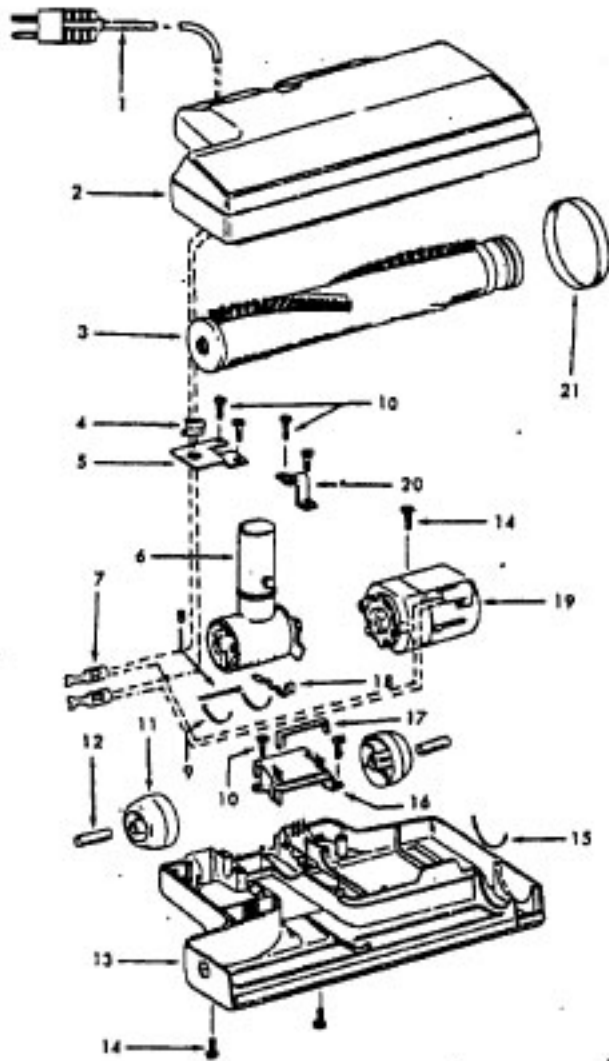

Power Nozzle - 48438190 - LZ

Models S3433, S3435, S3439, S3439-070, S3441, S3441-031, S3441-070, S3443, S3483, S3503, S3505

Ref. No.	Part No.	Description
1	46321088	Cord - AG - Standard Plug
2	42252174	Nozzle Body
3	48416009	Agitator - 4B
4	163768	Strain Relief
5	34663003	Bracket - RH
6	43482024	Nozzle Connector - LZ
7	12227	Insulated Terminal (2 Wire)
	48969	Wire Nut (2 Wire)
8	34112005	Seal
9	34337003	Seal
10	21447041	Screw
11	32175025	Wheel - AG
12	31523005	Wheel Shaft
13	42246120	Bottom Plate (Incl. Items 11,12)
14	21447007	Screw
15	34337004	Lower Seal
16	42256090	Duct Cover
17	34123015	Seal
18	35276001	Detent Spring
19	43177073	Motor
20	35271001	Bracket - LH
21	38528011	Belt

Agitator - 4B 48416009

1	41435018	Thread Guard
2	43267002	Bearing
3	21347003	Washer
4	36422001	End
5	48445017	Agitator Brush
6	160070	Shaft
8	38537002	End Pulley
9	41435021	Thread Guard