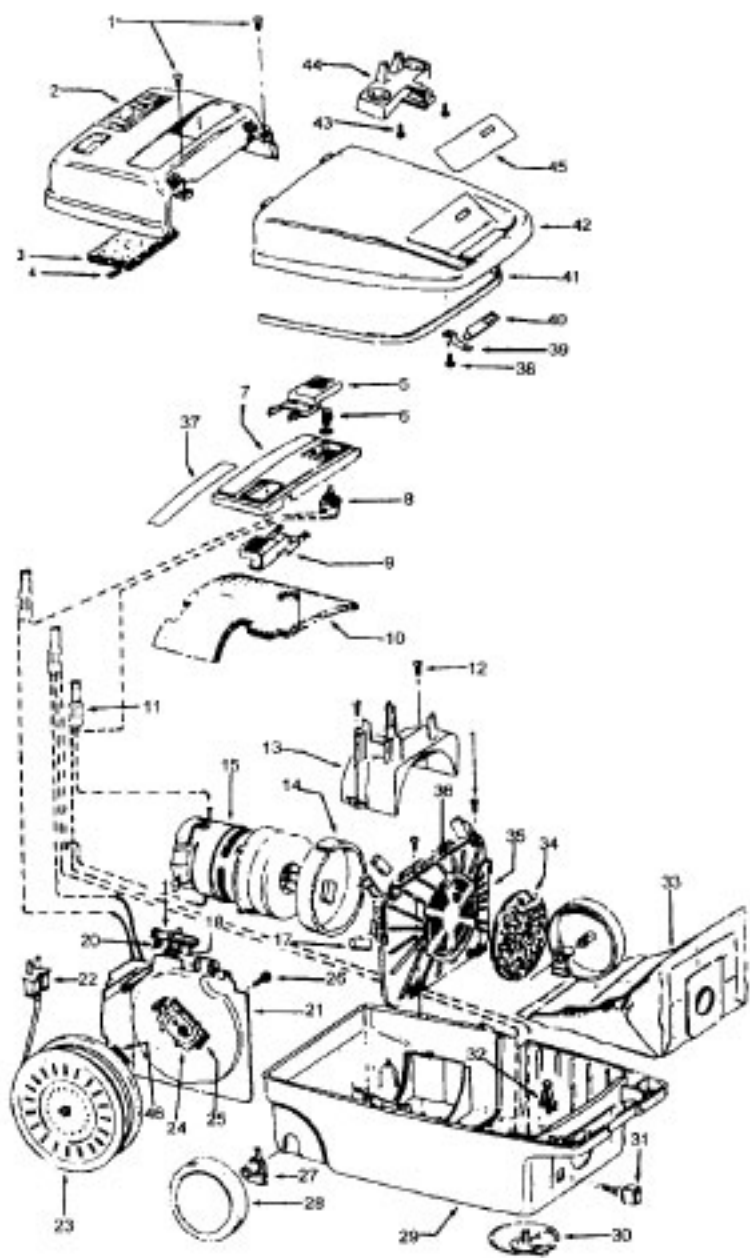

Ref. No.	Part No.	Description
1	21447041	Screw
2	37195068	Motor Cover - AAR
3	34163003	Diffuser
4	21366004	Speed Nut
5	38422058	Switch Pedal - KS
6	38314002	Spring
7	37214130	Control Panel - WW
8	28212026	Switch
9	38422104	Cord Reel Pedal - WW
10	34287021	Exhaust Muffler
11	48969	Wire Nut
12	21447072	Screw
13	36321011	Motor Retainer
14	34143002	Seal
15	43577011	Motor - 2.2
17	34132006	Pad
18	36222008	Brake Pad
19	38458008	Brake Arm
20	38353009	Spring
21	37215170	Cord Reel Support
22	46383311	Cord - AG - 20
23	46831106	Cord Reel - AAP
24	47348076	Brush Block
25	34165004	Insulator
26	21447072	Screw - 7/8
27	38511015	Wheel Bearing
28	38522058	Wheel - AAP
29	37231067	Main Body - AAR
30	41432040	Wheel Carrier
31	46326079	Receptacle Assem. - AG
32	36151015	Latch
33	4010028K	Paper Bag - 3 Pk.
34	31114009	Filter
35	36426012	Bulkhead
36	34133007	Seal
37	51661017	Nameplate
38	21447027	Screw
39	36172046	Spring Clip
40	51151010	Bag Indicator
41	38781010	Seal
42	42212072	Bag Hsg. Lid - AAR
43	21447003	Screw
44	36433062	Tool Rack - AAR
45	51375109	Nameplate
46	46831076	Commutator Block
	56513249	Owner Manual
	58173286	Carton
	58366069	Mid Pad
	58461023	Top Support
CLEANING TOOLS (P-92)		
	38614024	Furniture Nozzle - AG
	38617017	Crevice Tool - AG
	43414064	Dusting Brush - AG
	43414073	Floor Brush - AG
	43433111	Hose - 2W- AG
	43453052	Extension Tube - 20 - AX
	48438190	Power Nozzle - LZ