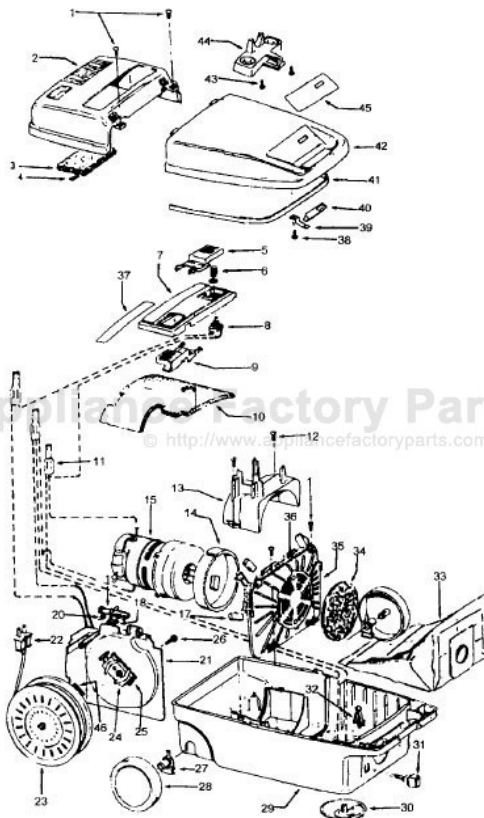

[Find Your HOOVER Vacuum Cleaner Parts - Select From 1456 Models](#)

----- Manual continues below part list -----