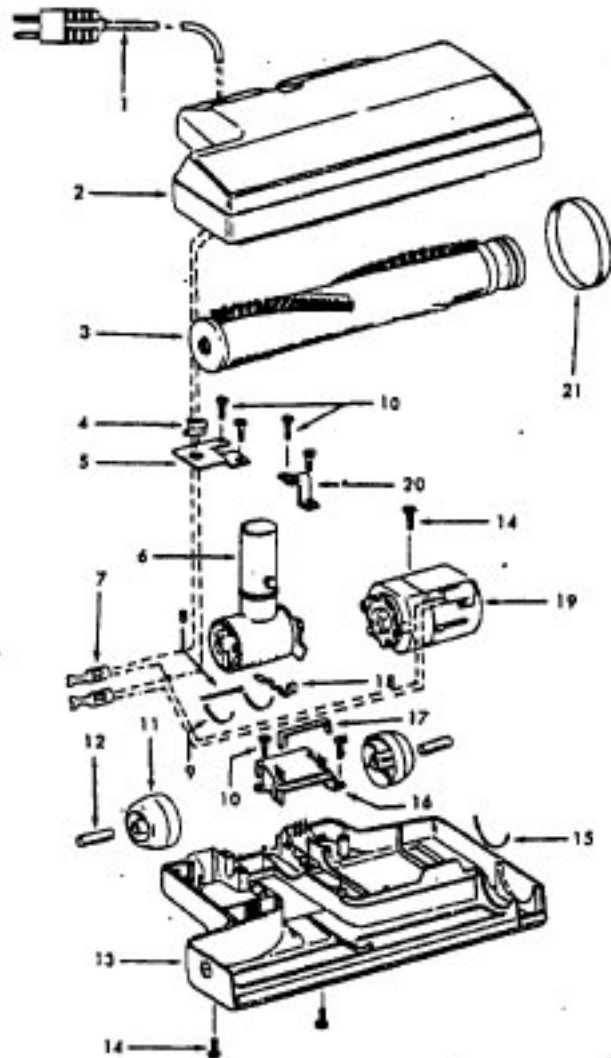

Power Nozzle - 48438190 - LZ

Models S3433, S3435, S3439, S3439-070, S3441, S3441-031, S3441-070, S3443, S3483, S3503, S3505

Ref. No.	Part No.	Description
1	46321088	Cord - AG - Standard Plug
2	42252174	Nozzle Body
3	48416009	Agitator - 4B
4	163768	Strain Relief
5	34663003	Bracket - RH
6	43482024	Nozzle Connector - LZ
7	12227	Insulated Terminal (2 Wire)
	48969	Wire Nut (2 Wire)
8	34112005	Seal
9	34337003	Seal
10	21447041	Screw
11	32175025	Wheel - AG
12	31523005	Wheel Shaft
13	42246120	Bottom Plate (Incl. Items 11,12)
14	21447007	Screw
15	34337004	Lower Seal
16	42256090	Duct Cover
17	34123015	Seal
18	35276001	Detent Spring
19	43177073	Motor
20	35271001	Bracket - LH
21	38528011	Belt

Agitator - 4B 48416009

1	41435018	Thread Guard
2	43267002	Bearing
3	21347003	Washer
4	36422001	End
5	48445017	Agitator Brush
6	160070	Shaft
8	38537002	End Pulley
9	41435021	Thread Guard