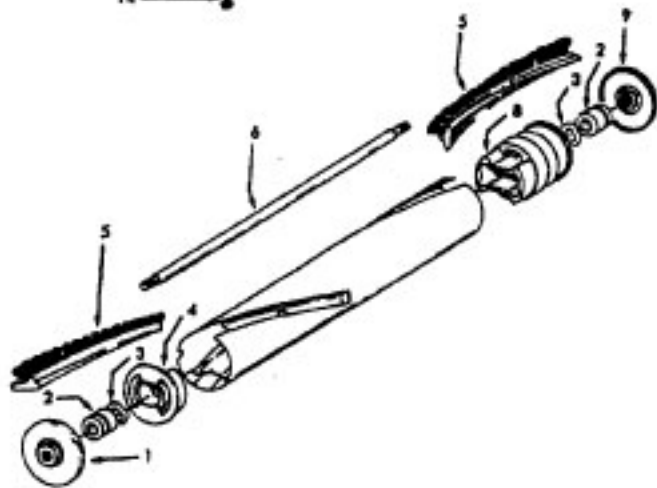

Power Nozzle - 48438190 - LZ

Models S3433, S3435, S3439, S3439-070, S3441, S3441-031, S3441-070, S3443, S3483, S3503, S3505

Ref. No.	Part No.	Description
1	46321088	Cord - AG - Standard Plug
2	42252174	Nozzle Body
3	48416009	Agitator - 4B
4	163768	Strain Relief
5	34663003	Bracket - RH
6	43482024	Nozzle Connector - LZ
7	12227	Insulated Terminal (2 Wire)
	48969	Wire Nut (2 Wire)
8	34112005	Seal
9	34337003	Seal
10	21447041	Screw
11	32175025	Wheel - AG
12	31523005	Wheel Shaft
13	42246120	Bottom Plate (Incl. Items 11,12)
14	21447007	Screw
15	34337004	Lower Seal
16	42256090	Duct Cover
17	34123015	Seal
18	35276001	Detent Spring
19	43177073	Motor
20	35271001	Bracket - LH
21	38528011	Belt

Agitator - 4B 48416009

1	41435018	Thread Guard
2	43267002	Bearing
3	21347003	Washer
4	36422001	End
5	48445017	Agitator Brush
6	160070	Shaft
8	38537002	End Pulley
9	41435021	Thread Guard