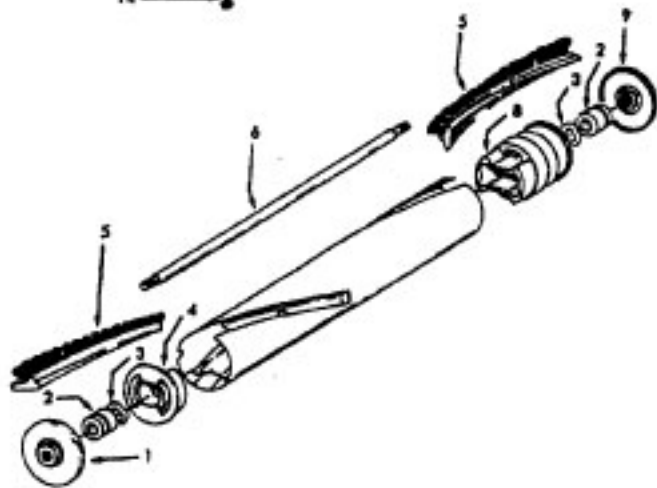

Power Nozzle - 48438190 - LZ

Models S3433, S3435, S3439, S3439-070, S3441, S3441-031, S3441-070, S3443, S3483, S3503, S3505

Ref. No.	Part No.	Description
1	46321088	Cord - AG - Standard Plug
2	42252174	Nozzle Body
3	48416009	Agitator - 4B
4	163768	Strain Relief
5	34663003	Bracket - RH
6	43482024	Nozzle Connector - LZ
7	12227	Insulated Terminal (2 Wire)
	48969	Wire Nut (2 Wire)
8	34112005	Seal
9	34337003	Seal
10	21447041	Screw
11	32175025	Wheel - AG
12	31523005	Wheel Shaft
13	42246120	Bottom Plate (Incl. Items 11,12)
14	21447007	Screw
15	34337004	Lower Seal
16	42256090	Duct Cover
17	34123015	Seal
18	35276001	Detent Spring
19	43177073	Motor
20	35271001	Bracket - LH
21	38528011	Belt