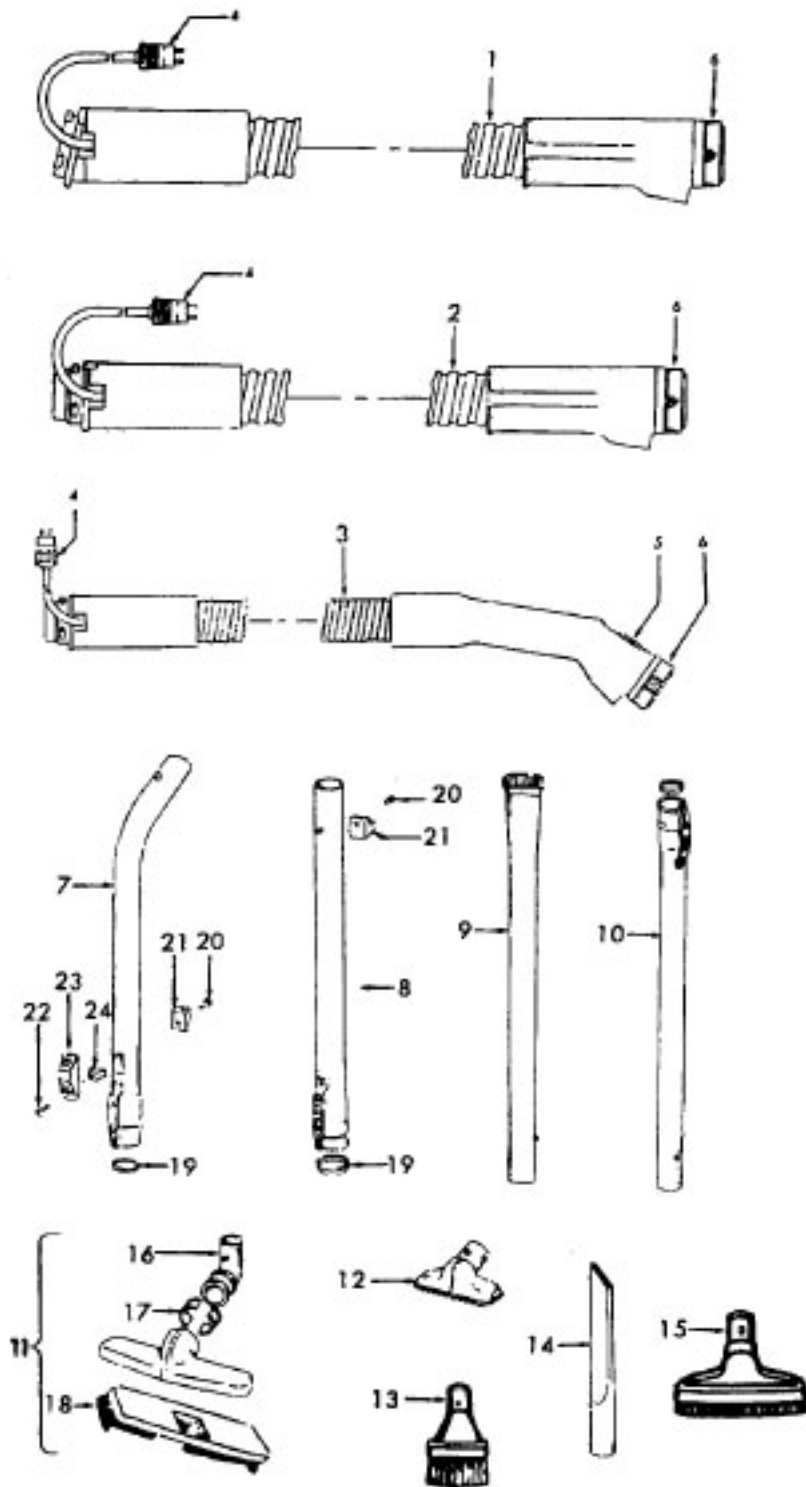

Power Nozzle - 48438190 - LZ

Models S3433, S3435, S3439, S3439-070, S3441, S3441-031, S3441-070, S3443, S3483, S3503, S3505

Ref. No.	Part No.	Description
1	46321088	Cord - AG - Standard Plug
2	42252174	Nozzle Body
3	48416009	Agitator - 4B
4	163768	Strain Relief
5	34663003	Bracket - RH
6	43482024	Nozzle Connector - LZ
7	12227	Insulated Terminal (2 Wire)
	48969	Wire Nut (2 Wire)
8	34112005	Seal
9	34337003	Seal
10	21447041	Screw
11	32175025	Wheel - AG
12	31523005	Wheel Shaft
13	42246120	Bottom Plate (Incl. Items 11,12)
14	21447007	Screw
15	34337004	Lower Seal
16	42256090	Duct Cover
17	34123015	Seal
18	35276001	Detent Spring
19	43177073	Motor
20	35271001	Bracket - LH
21	38528011	Belt

Ref. No.	Part No.	Description
1	43433085	Hose - AAP - Celebrity
2	43433032	Hose - JM - Spirit - 5-1/2'
3	43433067	Hose - AAP - Spirit - 5-1/2'
	43433081	Hose - MV -S/C- Spirit - 5-1/2'
	43433084	Hose - AAP - S/C - Spirit - 7'
	43433111	Hose - 2W - AG -S/C - Spirit
4	46321076	Cord Repair Kit
5	34777005	Suction Reg. Control - AG
	34777007	Suction Reg. Control - MV
6	36153009	Latch Ring - AG
7	43468055	Hose Tube - BL - 14
8	43453086	Extension Tube - BL - 22
	43453035	Extension Tube - AX - 22
	43453052	Extension Tube - 20 - AX (Gray Clip)
	43453058	Extension Tube - BL - 20 (Gray Clip)
9	3863801P	Extension Tube -Poly - AG
10	43453027	Extension Tube
11	43414073	Floor Brush - AG
12	38614023	Furniture Nozzle - 1 Pc. - 17
	43414057	Furniture Nozzle - AG
	38614024	Furniture Nozzle - AG
13	43414064	Dusting Brush - AG
14	38617017	Crevice Tool - AG
15	43414015	Furniture Brush - JM
	43414016	Furniture Brush - AG
16	38644040	Swivel Connector - JM
	38644020	Swivel Connector - AG
17	33712007	Split Ring
18	48447001	Brush Back
19	12845JM	Gasket
20	12783	Rivet
21	36171008	Cord Clip - MV
	36171005	Cord Clip - AG
22	13275	Screw
23	13142AG	Suction Control
24	13257BZ	Support