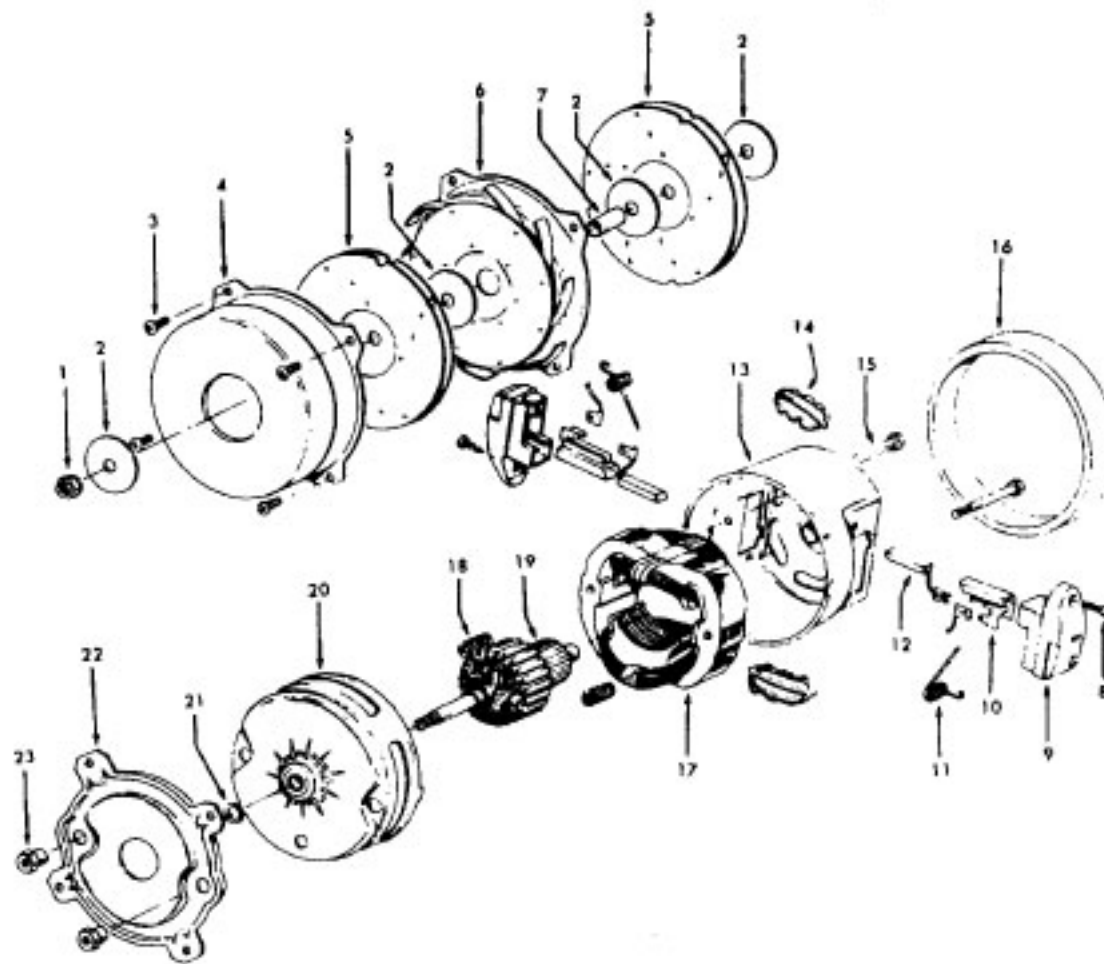

Motor - 43577112 +
43577008 +

Ref. No.	Part No.	Description
1	33426001	Nut
2	21312701	Washer
3	21434224	Screw
4	37191016	Outerstage Housing
5	43566017	Fan
6	43551005	Interstage
7	31742010	Spacer
8	21429406	Screw
9	167696AG	Brush Carrier
10	N/A	Brush Holder - Use Brush Carrier Assem. 47318008 (Incl. It. 9 - 12)
11	38353004	Spring
12	167681	Carbon Brush
13	42937003	Motor Housing - Upper
14	169702BZ	Bushing
15	33421004	Bolt
16	31195002	Air Baffle
17	45311051	Field Coil - 1" Stack Height
	45312037	Field Coil - 3/4" Stack Height
18	167721FW	Compression Spring
19	44765171	Armature - 1" Stack Height
	44765217	Armature - 3/4" Stack Height
20	37191085	Motor Housing - Lower
21	31148002	Spacer
22	36322002	Mounting Plate
23	167695EF	Nut