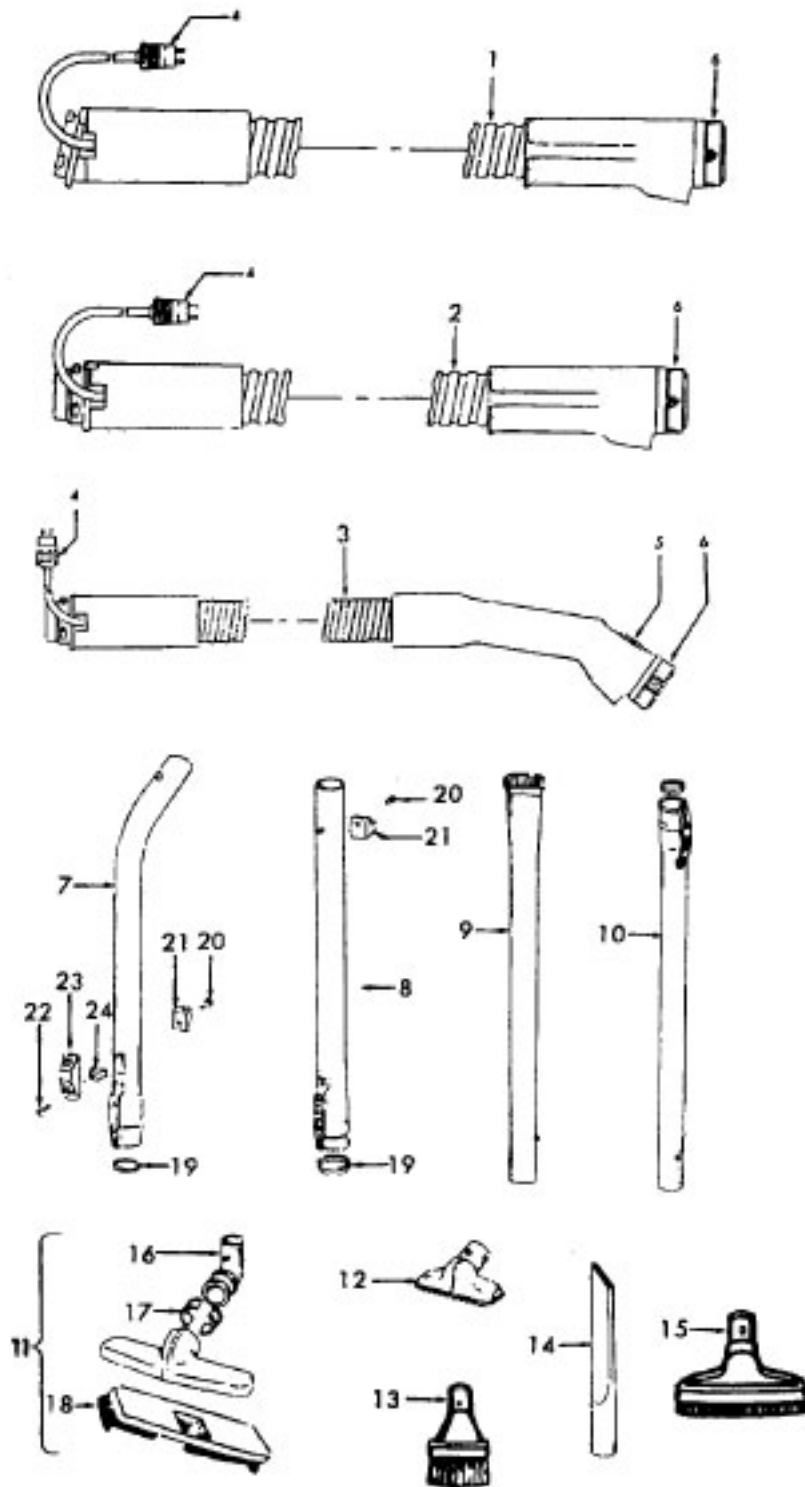

Power Nozzle - 48438190 - LZ

Models S3433, S3435, S3439, S3439-070, S3441, S3441-031, S3441-070, S3443, S3483, S3503, S3505

Ref. No.	Part No.	Description
1	46321088	Cord - AG - Standard Plug
2	42252174	Nozzle Body
3	48416009	Agitator - 4B
4	163768	Strain Relief
5	34663003	Bracket - RH
6	43482024	Nozzle Connector - LZ
7	12227	Insulated Terminal (2 Wire)
	48969	Wire Nut (2 Wire)
8	34112005	Seal
9	34337003	Seal
10	21447041	Screw
11	32175025	Wheel - AG
12	31523005	Wheel Shaft
13	42246120	Bottom Plate (Incl. Items 11,12)
14	21447007	Screw
15	34337004	Lower Seal
16	42256090	Duct Cover
17	34123015	Seal
18	35276001	Detent Spring
19	43177073	Motor
20	35271001	Bracket - LH
21	38528011	Belt

Ref. No.	Part No.	Description
1	43433085	Hose - AAP - Celebrity
2	43433032	Hose - JM - Spirit - 5-1/2'
3	43433067	Hose - AAP - Spirit - 5-1/2'
	43433081	Hose - MV -S/C- Spirit - 5-1/2'
	43433084	Hose - AAP - S/C - Spirit - 7'
	43433111	Hose - 2W - AG -S/C - Spirit
4	46321076	Cord Repair Kit
5	34777005	Suction Reg. Control - AG
	34777007	Suction Reg. Control - MV
6	36153009	Latch Ring - AG
7	43468055	Hose Tube - BL - 14
8	43453086	Extension Tube - BL - 22
	43453035	Extension Tube - AX - 22
	43453052	Extension Tube - 20 - AX (Gray Clip)
	43453058	Extension Tube - BL - 20 (Gray Clip)
9	3863801P	Extension Tube -Poly - AG
10	43453027	Extension Tube
11	43414073	Floor Brush - AG
12	38614023	Furniture Nozzle - 1 Pc. - 17
	43414057	Furniture Nozzle - AG
	38614024	Furniture Nozzle - AG
13	43414064	Dusting Brush - AG
14	38617017	Crevice Tool - AG
15	43414015	Furniture Brush - JM
	43414016	Furniture Brush - AG
16	38644040	Swivel Connector - JM
	38644020	Swivel Connector - AG
17	33712007	Split Ring
18	48447001	Brush Back
19	12845JM	Gasket
20	12783	Rivet
21	36171008	Cord Clip - MV
	36171005	Cord Clip - AG
22	13275	Screw
23	13142AG	Suction Control
24	13257BZ	Support