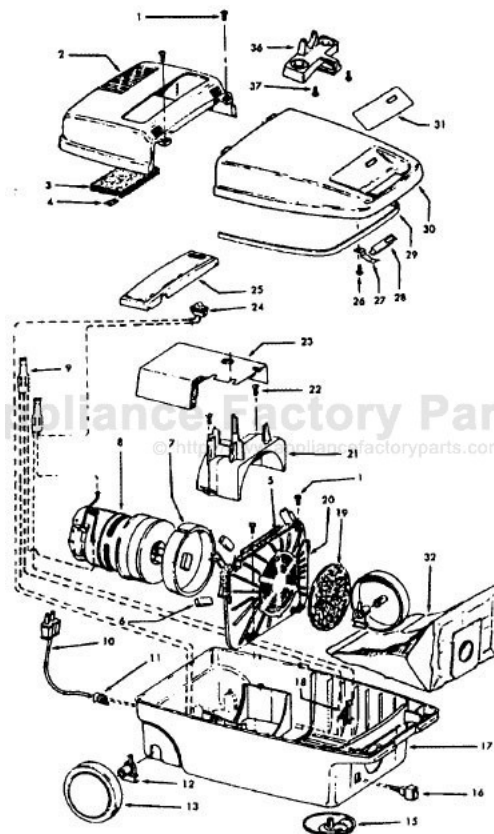

[Find Your HOOVER Vacuum Cleaner Parts - Select From 1456 Models](#)

----- Manual continues below part list -----