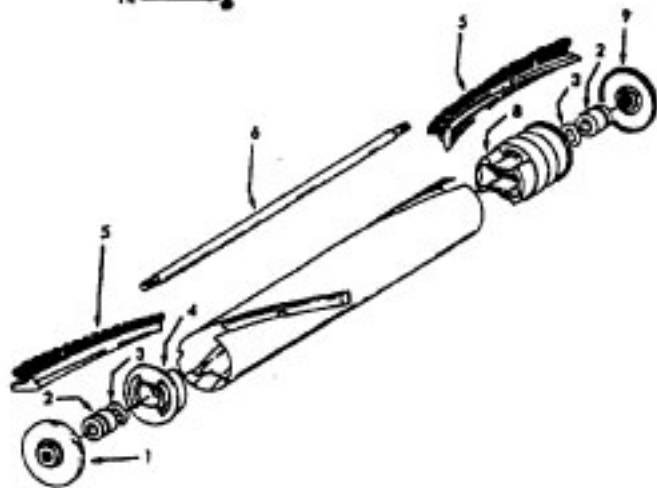

**Power Nozzle - 48438190 - LZ**

**Models S3433, S3435, S3439, S3439-070, S3441, S3441-031, S3441-070, S3443, S3483, S3503, S3505**

Ref. No.	Part No.	Description
1	46321088	Cord - AG - Standard Plug
2	42252174	Nozzle Body
3	48416009	Agitator - 4B
4	163768	Strain Relief
5	34663003	Bracket - RH
6	43482024	Nozzle Connector - LZ
7	12227	Insulated Terminal (2 Wire)
	48969	Wire Nut (2 Wire)
8	34112005	Seal
9	34337003	Seal
10	21447041	Screw
11	32175025	Wheel - AG
12	31523005	Wheel Shaft
13	42246120	Bottom Plate (Incl. Items 11,12)
14	21447007	Screw
15	34337004	Lower Seal
16	42256090	Duct Cover
17	34123015	Seal
18	35276001	Detent Spring
19	43177073	Motor
20	35271001	Bracket - LH
21	38528011	Belt