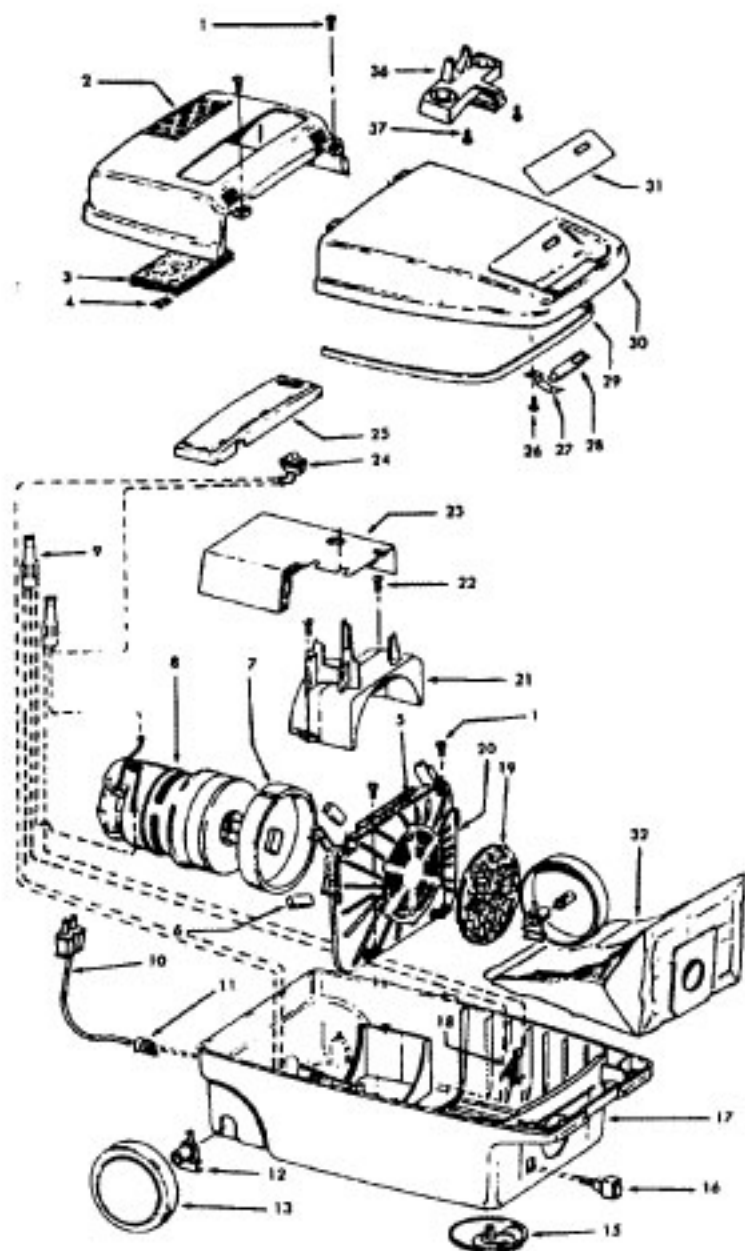

## Available Replacement Parts for HOOVER S3443

<a href="#">H-4010028K</a>	BAG OEM HOOVER (3 PACK) K
<a href="#">H-43267002</a>	AGITATOR BEARING ASM
<a href="#">H-43414073</a>	Floor brush.
<a href="#">H-43414064</a>	DUSTING BRUSH (ONE PEICE)
<a href="#">HR-5000</a>	EXTENSION TUBE
<a href="#">HR-1050</a>	BELT FOR HOOVER

Ref. No.	Part No.	Description
1	21447041	Screw
2	37195063	Motor Cover - MR
3	34163003	Diffuser
4	21366004	Speed Nut
5	34133007	Seal
6	34132015	Pad
7	34143003	Seal
8	43578051	Motor - 3.1 - (P-1 56)
9	48969	Wire Nut
10	46363039	Attach. Cord - AAP - 16
11	27482301	Strain Relief
12	38511015	Wheel Bearing - AG
13	38522058	Wheel - AAP
15	41432040	Wheel Carrier
16	46326079	Receptacle Assem. - AG
17	37231063	Main Body - MX
18	36151015	Latch
19	31114010	Filter
20	36426014	Bulkhead
21	36321012	Motor Retainer
22	21447072	Screw
23	34287021	Foam Muffler
24	28164276	Switch
25	37214052	Control Panel - AAP
26	21447027	Screw
27	36172046	Spring Clip
28	51151010	Bag Indicator
29	38781010	Lid Seal
30	42212076	Bag Housing Lid - NAA
31	51375110	Nameplate
32	4010028K	Paper Bag - 3 Pk.
34	47534018	Thermal Protector
36	36433064	Tool Rack - NAA
37	21447003	Screw
	56513250	Owner Manual
	58173286	Carton
	58366069	Mid Pad
	58461023	Top Support
CLEANING TOOLS - (P-92)		
	38614024	Furniture Nozzle - AG
	38617017	Crevice Tool - AG
	43414064	Dusting Brush - AG
	43433111	Hose - 2W - AG
	43453052	Extension Tube - 20 - AX
	48438190	Power Nozzle - LZ- (P-173)