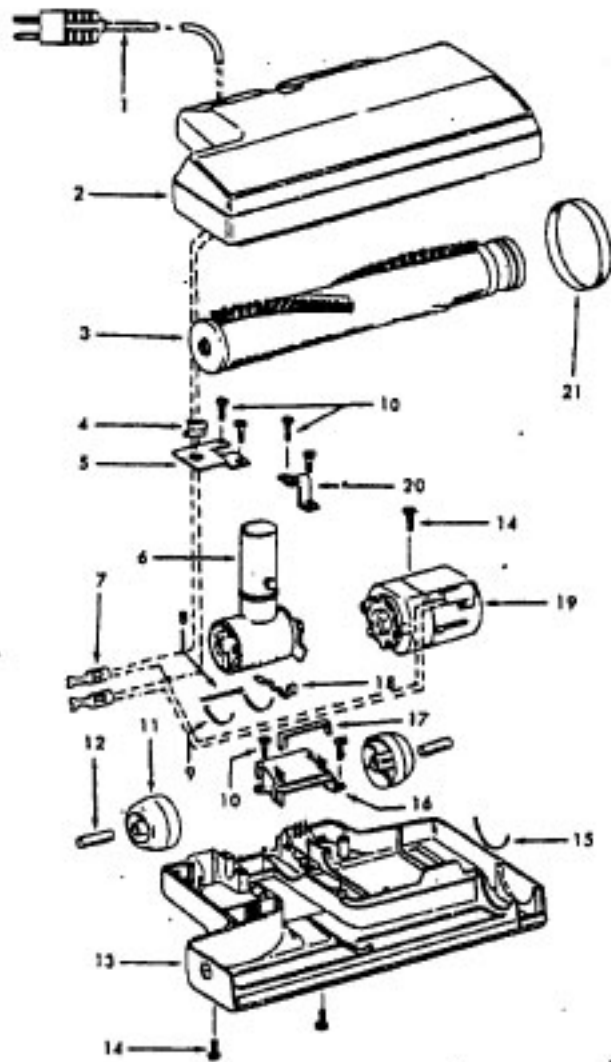

**Motor 43578051 (3.1)  
43578069 (4.0)**

Ref. No.	Part No.	Description
1	21429406	Screw
2	168038AG	Brush Carrier
3	168506--	Brush Holder
4	38353004	Spring
5	167679	Carbon Brush
6	169702BZ	Bushing
7	36112003	Bolt 3.1
	21563061	Bolt 4.0
8	42192016	Motor Housing
9	21345116	Spring Washer
10	21312778	Thrust Washer
11	24198002	Star Ring
12	45311048	Field Coil 3.1
	45311022	Field Coil 4.0
13	44765185	Armature 3.1
	44765225	Armature 4.0
14	31195003	Motor Mount Insulator 3.1
	31195004	Motor Mount Insulator 4.0
15	43551013	Diffuser
16	31148009	Spacer
17	21312701	Washer
18	43566017	Fan
19	42192033	Interstage
20	31743003	Spacer
21	33426001	Nut
22	37196087	Fan Cover

**Power Nozzle - 48438190 - LZ**

**Models S3433, S3435, S3439, S3439-070, S3441, S3441-031, S3441-070, S3443, S3483, S3503, S3505**

Ref. No.	Part No.	Description
1	46321088	Cord - AG - Standard Plug
2	42252174	Nozzle Body
3	48416009	Agitator - 4B
4	163768	Strain Relief
5	34663003	Bracket - RH
6	43482024	Nozzle Connector - LZ
7	12227	Insulated Terminal (2 Wire)
	48969	Wire Nut (2 Wire)
8	34112005	Seal
9	34337003	Seal
10	21447041	Screw
11	32175025	Wheel - AG
12	31523005	Wheel Shaft
13	42246120	Bottom Plate (Incl. Items 11,12)
14	21447007	Screw
15	34337004	Lower Seal
16	42256090	Duct Cover
17	34123015	Seal
18	35276001	Detent Spring
19	43177073	Motor
20	35271001	Bracket - LH
21	38528011	Belt