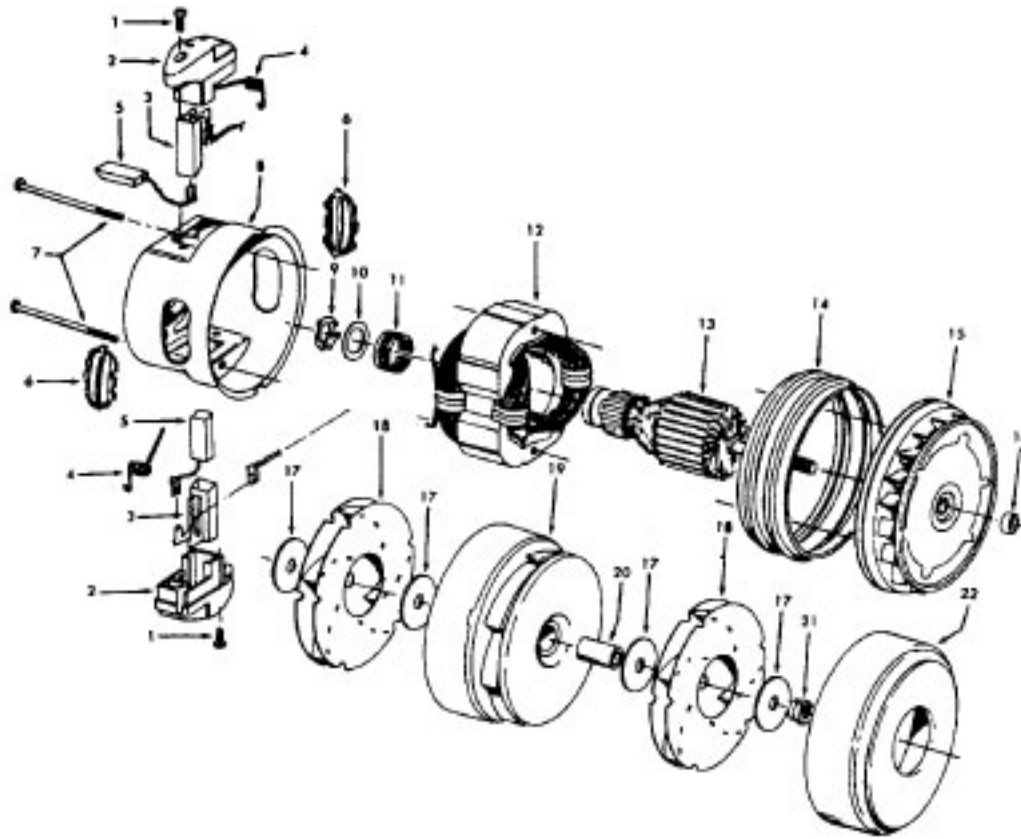

**Motor 43578051 (3.1)
43578069 (4.0)**

Ref. No.	Part No.	Description
1	21429406	Screw
2	168038AG	Brush Carrier
3	168506--	Brush Holder
4	38353004	Spring
5	167679	Carbon Brush
6	169702BZ	Bushing
7	36112003	Bolt 3.1
	21563061	Bolt 4.0
8	42192016	Motor Housing
9	21345116	Spring Washer
10	21312778	Thrust Washer
11	24198002	Star Ring
12	45311048	Field Coil 3.1
	45311022	Field Coil 4.0
13	44765185	Armature 3.1
	44765225	Armature 4.0
14	31195003	Motor Mount Insulator 3.1
	31195004	Motor Mount Insulator 4.0
15	43551013	Diffuser
16	31148009	Spacer
17	21312701	Washer
18	43566017	Fan
19	42192033	Interstage
20	31743003	Spacer
21	33426001	Nut
22	37196087	Fan Cover

Motor:

	43578051	43578069
	S3259	S3269-036
	S3269	S3269-070
	S3269-060	S3271-036
	S3271	S3271-070
	S3271-060	S3483
	S3295-031	S3485
	S3299-031	S3485-070
	S3405	S3487
	S3419	S3499
	S3423	S3501
	S3441-031	S3503
	S3441-070	S3505
	S3473	S3621
	S3475	S3629
	S3481	S3631
	S3627