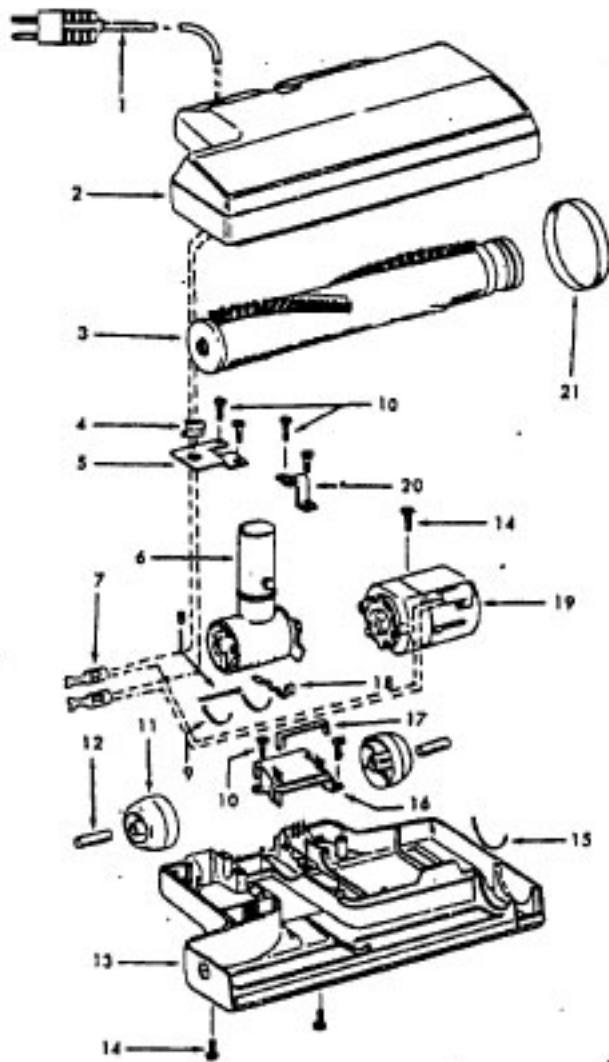

**Motor 43578051 (3.1)  
43578069 (4.0)**

Ref. No.	Part No.	Description
1	21429406	Screw
2	168038AG	Brush Carrier
3	168506--	Brush Holder
4	38353004	Spring
5	167679	Carbon Brush
6	169702BZ	Bushing
7	36112003	Bolt 3.1
	21563061	Bolt 4.0
8	42192016	Motor Housing
9	21345116	Spring Washer
10	21312778	Thrust Washer
11	24198002	Star Ring
12	45311048	Field Coil 3.1
	45311022	Field Coil 4.0
13	44765185	Armature 3.1
	44765225	Armature 4.0
14	31195003	Motor Mount Insulator 3.1
	31195004	Motor Mount Insulator 4.0
15	43551013	Diffuser
16	31148009	Spacer
17	21312701	Washer
18	43566017	Fan
19	42192033	Interstage
20	31743003	Spacer
21	33426001	Nut
22	37196087	Fan Cover

**Power Nozzle - 48438190 - LZ**

**Models S3433, S3435, S3439, S3439-070, S3441, S3441-031, S3441-070, S3443, S3483, S3503, S3505**

Ref. No.	Part No.	Description
1	46321088	Cord - AG - Standard Plug
2	42252174	Nozzle Body
3	48416009	Agitator - 4B
4	163768	Strain Relief
5	34663003	Bracket - RH
6	43482024	Nozzle Connector - LZ
7	12227	Insulated Terminal (2 Wire)
	48969	Wire Nut (2 Wire)
8	34112005	Seal
9	34337003	Seal
10	21447041	Screw
11	32175025	Wheel - AG
12	31523005	Wheel Shaft
13	42246120	Bottom Plate (Incl. Items 11,12)
14	21447007	Screw
15	34337004	Lower Seal
16	42256090	Duct Cover
17	34123015	Seal
18	35276001	Detent Spring
19	43177073	Motor
20	35271001	Bracket - LH
21	38528011	Belt