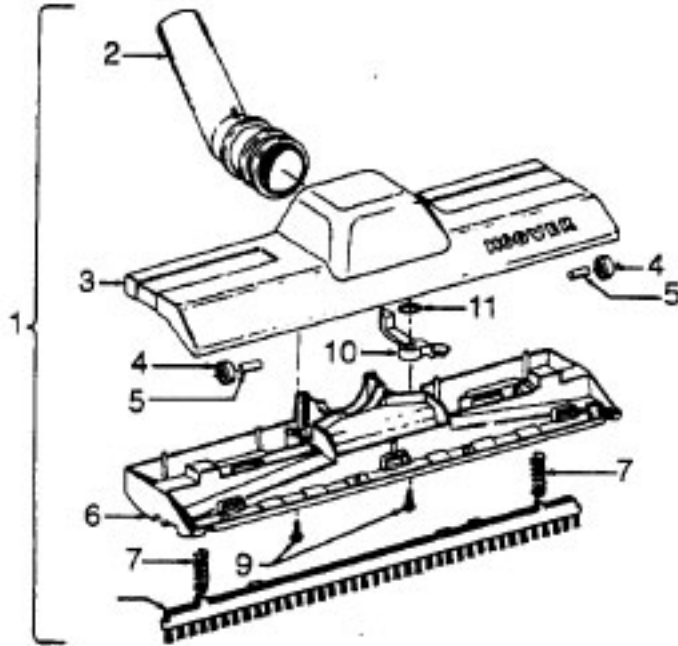

Rug & Floor Nozzle

Ref. No.	Part No.	Description
1	43414121	Standard Rug & Floor Nozzle Assem. - AAP
	43414139	Standard Rug & Floor Nozzle Assem. - AAP
	43414140	Standard Rug & Floor Nozzle Assem. - ABE (S3393-020, S3521)
	0M114169	Standard Rug & Floor Nozzle - ABX - S1221, S1315, S1337, S3393-040
	43414170	Standard Rug & Floor Nozzle AG - S1339, S3547
2	43414172	Standard Rug & Floor Nozzle - AG
3	38646039	Nozzle Tube - AG
	38615153	Rug & Floor Nozzle - AAP
	38615182	Rug & Floor Nozzle - ABE S3393-020, S3521, S1339, S3547, S1221, S1315, S1337
4	38521018	Roller (2) (Nozzle 43414172 req's 4)
5	31511004	Roller Axle - AY (2) (Nozzle 43414172 req's 4)
6	36414018	Brush Housing S1221, S1315, S1337
7	166649FW	Spring (2)
8	48443003	Brush Back Assem. - AG
9	21447203	Screw - Self Tapping (2)
10	38454004	Brush Back Lever - MV
	38454006	Brush Back Lever - ABN S3393-020, S3521, S1221 S1339, S3547
11	21329105	Felt Washer

Ref. No.	Part No.	Description
1	43414101	Deluxe Rug & Floor Nozzle Assem. - AAP
2	38646045	Nozzle Connector - AAP
3	43244043	Wheel & Bearing Assem. (2)
4	38511016	Wheel Bearing - AAT (2)
5	38615180	Rug & Floor Nozzle - AAP
6	38521018	Roller (2)
7	31511004	Roller Axle - AY (2)
8	38451008	Slider - AG
9	36414013	Brush Housing - MV
10	166649FW	Spring (2)
11	48443004	Brush Back Assem. - AG
12	21447203	Screw - Self Tapping (3)
13	34122013	Seal (2)
14	38434015	Pedal - MV