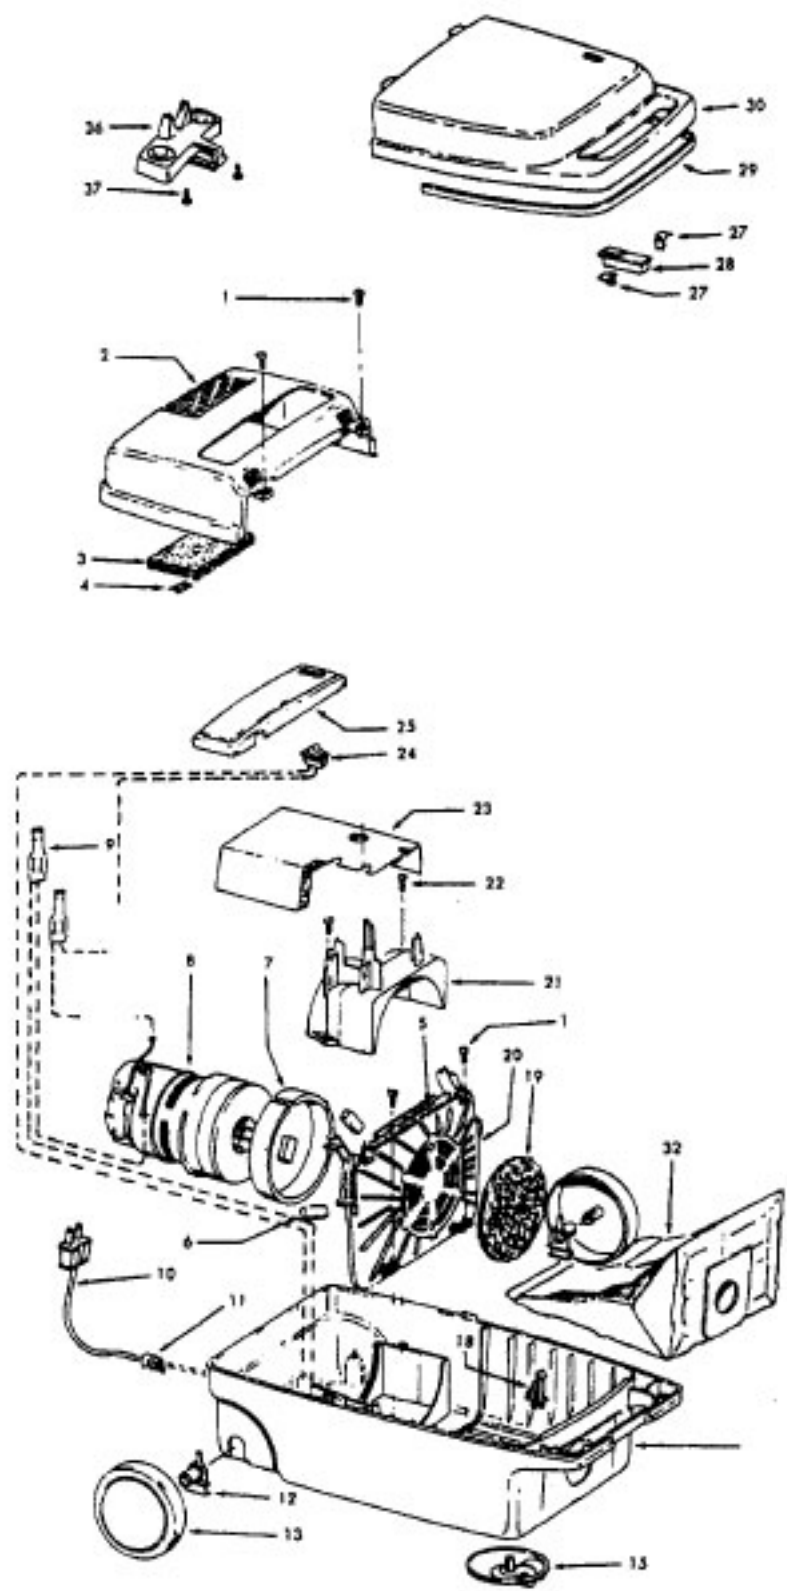

This Owner's Manual is provided and hosted by Appliance Factory Parts.

HOOVER S3473 Owner's Manual

[Shop genuine replacement parts for HOOVER S3473](#)

[Find Your HOOVER Vacuum Cleaner Parts - Select From 1456 Models](#)

----- Manual continues below part list -----

Available Replacement Parts for HOOVER S3473

H-4010028K	BAG OEM HOOVER (3 PACK) K
H-43414073	Floor brush.
H-43414064	DUSTING BRUSH (ONE PEICE)
HR-5000	EXTENSION TUBE

Ref. No.	Part No.	Description
1	21447041	Screw
2	37195041	Motor Cover - MX
3	34163003	Diffuser
4	21366004	Speed Nut
5	34133007	Seal
6	34132015	Pad
7	34143003	Seal
8	43578051	Motor - 3.1 - (P- 1 56)
9	48969	Wire Nut
10	46363039	Attach. Cord - AAP - 16
11	27482301	Strain Relief
12	38511015	Wheel Bearing - AG
13	38522061	Wheel - AG
15	41432040	Wheel Carrier - AG
17	37231069	Main Body - AAP
18	36151015	Latch
19	31114010	Filter
20	36426014	Bulkhead
21	36321012	Motor Retainer
22	21447072	Screw
23	34287021	Muffler
24	28164276	Switch
25	37214052	Control Panel - AAP
27	21378154	Clip (2)
28	51151010	Bag Indicator
29	38781010	Seal
30	42212085	Bag Housing Lid - ML
32	4010028K	Paper Bag - 3 Pk.
36	36433046	Tool Rack - KR
37	21447003	Screw