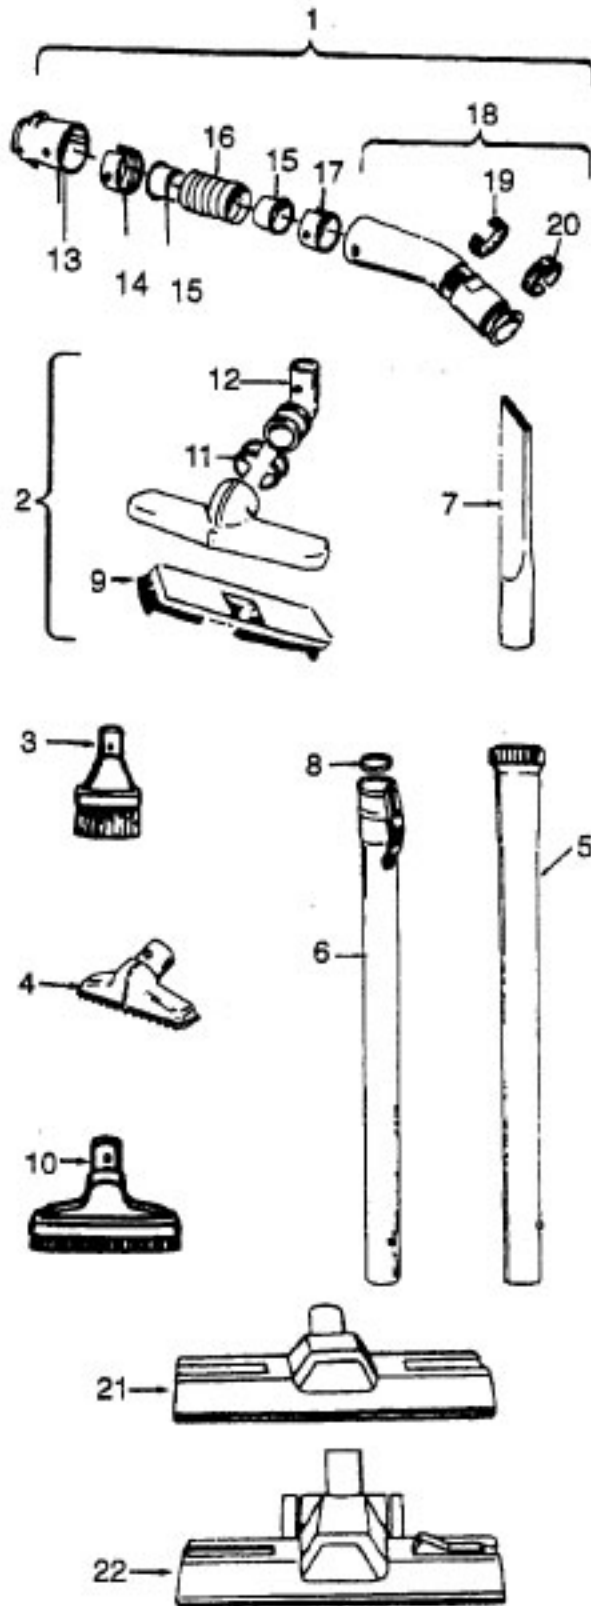

Ref. No.	Part No.	Description
1	43434191	Hose - JM - S/C - 6'Wire - Celebrity
	43434155	Hose - JM - S/C - 6'Wire - Spirit
	43434013	Hose Assem. - Stretch (not pictured)
	43434065	Hose - JM - 6'Wire - Spirit
	43434130	Hose - JM - 7.5'Molded - Spirit
	43434131	Hose - AAP - 7.5'- Molded - Spirit
	43434125	Hose - AAP - S/C - 7'- Molded - Spirit
	43434126	Hose - AAV - S/C - 6'- Molded - Spirit
	43434231	Hose - AAP - 6'- Molded - Spirit
	43434233	Hose - AG/ABX 6'Molded - Sprit
2	43414072	Floor Brush - JM
	43414073	Floor Brush - AG
3	43414064	Dusting Brush - AG
4	43414057	Furniture Nozzle - AAP
	38614020	Furniture Nozzle - JM - 1 Pc.
	38614024	Furniture Nozzle - AG - 1 Pc.
5	43453037	Extension Tube - Poly - 20 - JM
	3863801P	Extension Tube - Poly - AG
6	43453052	Extension Tube - 20 - AX
7	38617017	Crevice Tool - AG
8	12845JM	Gasket
9	48447001	Brush Back
10	43414015	Furniture Brush - JM
	43414016	Furniture Brush - AG
11	33712007	Split Ring
12	38644020	Swivel Connector - AG
	38644040	Swivel Connector - AAP
13	32855003	Hose Connector - Celeb.
	38638017	Hose Connector - AAP - Molded Hose
	38638019	Hose Connection - AAP
	38638039	Hose Connector - AG - Molded Hose
14	12615BZ	Collar (All Wire Hoses)
	38671011	Collar (Molded Hoses)
15	32156010	Sleeve (All Hoses)
16	38671029	Hose - 6'- AAV - Molded
	38671033	Hose - 6'- ABX - Molded
17	36116006	Collar (All Wire Hoses)
	36171025	Collar (Molded Hose)
18	43466044	Hose Grip -AAP -S/C
	43466066	Hose Grip - AG
19	38711006	Suction Control Ring - JM
	38711007	Suction Control Ring - MV
20	36153009	Latch Ring - AG
21	43414139	Rug & Floor Nozzle - AAP - (P - 188)
	0M114169	Rug & Floor Nozzle - ABE - (P - 188)
22	43414101	Rug & Floor Nozzle - DLX - (P - 188)