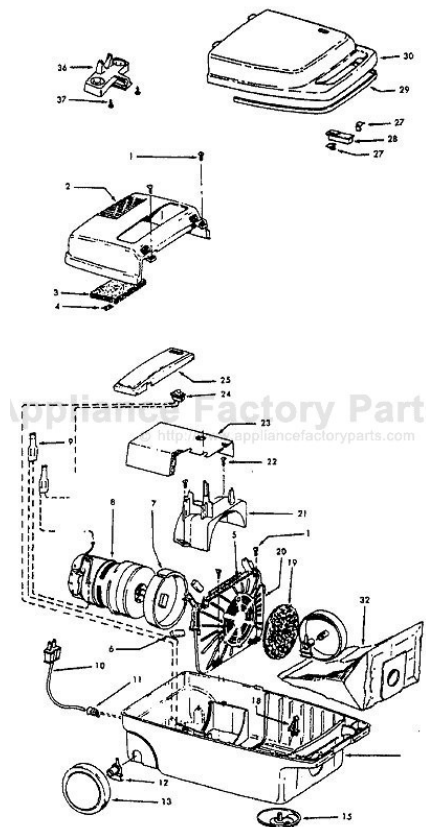

This Owner's Manual is provided and hosted by Appliance Factory Parts.

HOOVER S3473 Owner's Manual

[Shop genuine replacement parts for HOOVER S3473](#)

[Find Your HOOVER Vacuum Cleaner Parts - Select From 1456 Models](#)

----- Manual continues below part list -----

Available Replacement Parts for HOOVER S3473

H-4010028K	BAG OEM HOOVER (3 PACK) K
H-43414073	Floor brush.
H-43414064	DUSTING BRUSH (ONE PEICE)
HR-5000	EXTENSION TUBE

Ref. No.	Part No.	Description
1	21447041	Screw
2	37195041	Motor Cover - MX
3	34163003	Diffuser
4	21366004	Speed Nut
5	34133007	Seal
6	34132015	Pad
7	34143003	Seal
8	43578051	Motor - 3.1 - (P- 1 56)
9	48969	Wire Nut
10	46363039	Attach. Cord - AAP - 16
11	27482301	Strain Relief
12	38511015	Wheel Bearing - AG
13	38522061	Wheel - AG
15	41432040	Wheel Carrier - AG
17	37231069	Main Body - AAP
18	36151015	Latch
19	31114010	Filter
20	36426014	Bulkhead
21	36321012	Motor Retainer
22	21447072	Screw
23	34287021	Muffler
24	28164276	Switch
25	37214052	Control Panel - AAP
27	21378154	Clip (2)
28	51151010	Bag Indicator
29	38781010	Seal
30	42212085	Bag Housing Lid - ML
32	4010028K	Paper Bag - 3 Pk.
36	36433046	Tool Rack - KR
37	21447003	Screw

Ref. No.	Part No.	Description
1	43414101	Deluxe Rug & Floor Nozzle Assem. - AAP
2	38646045	Nozzle Connector - AAP
3	43244043	Wheel & Bearing Assem. (2)
4	38511016	Wheel Bearing - AAT (2)
5	38615180	Rug & Floor Nozzle - AAP
6	38521018	Roller (2)
7	31511004	Roller Axle - AY (2)
8	38451008	Slider - AG
9	36414013	Brush Housing - MV
10	166649FW	Spring (2)
11	48443004	Brush Back Assem. - AG
12	21447203	Screw - Self Tapping (3)
13	34122013	Seal (2)
14	38434015	Pedal - MV