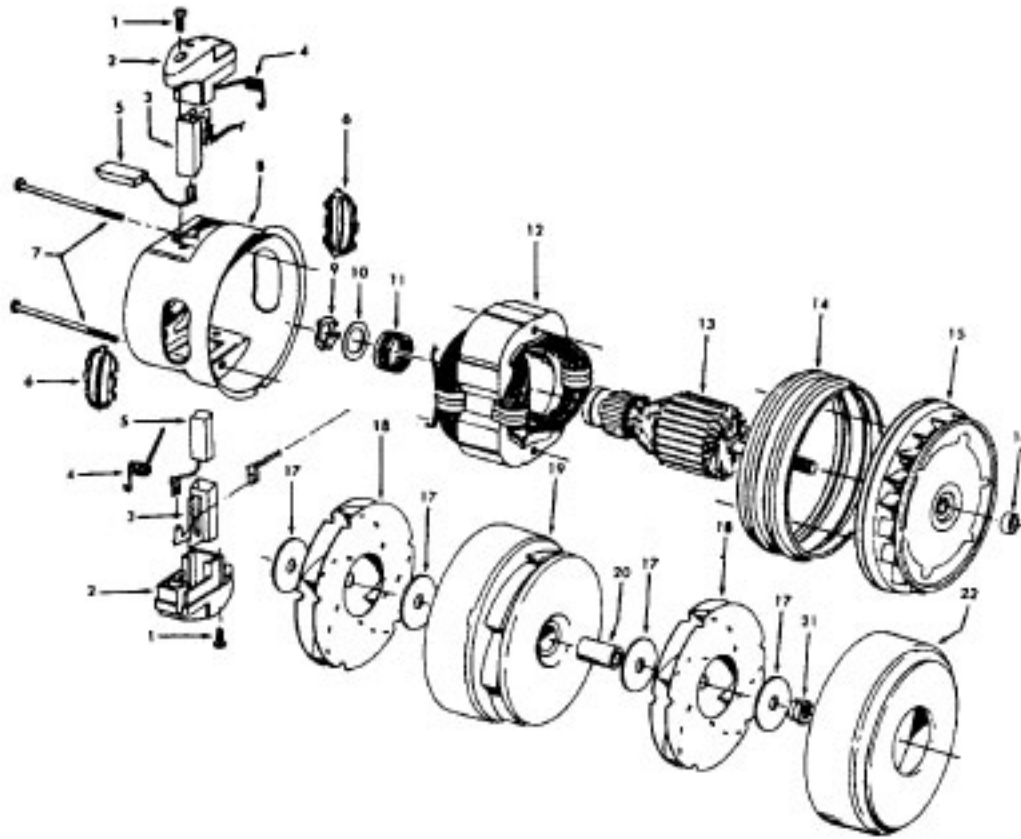

Ref. No.	Part No.	Description
1	21447041	Screw
2	37195041	Motor Cover - MX
3	34163003	Diffuser
4	21366004	Speed Nut
5	34133007	Seal
6	34132015	Pad
7	34143003	Seal
8	43578051	Motor - 3.1 - (P- 1 56)
9	48969	Wire Nut
10	46363039	Attach. Cord - AAP - 16
11	27482301	Strain Relief
12	38511015	Wheel Bearing - AG
13	38522061	Wheel - AG
15	41432040	Wheel Carrier - AG
17	37231069	Main Body - AAP
18	36151015	Latch
19	31114010	Filter
20	36426014	Bulkhead
21	36321012	Motor Retainer
22	21447072	Screw
23	34287021	Muffler
24	28164276	Switch
25	37214052	Control Panel - AAP
27	21378154	Clip (2)
28	51151010	Bag Indicator
29	38781010	Seal
30	42212085	Bag Housing Lid - ML
32	4010028K	Paper Bag - 3 Pk.
36	36433046	Tool Rack - KR
37	21447003	Screw

**Motor 43578051 (3.1)  
43578069 (4.0)**

Ref. No.	Part No.	Description
1	21429406	Screw
2	168038AG	Brush Carrier
3	168506--	Brush Holder
4	38353004	Spring
5	167679	Carbon Brush
6	169702BZ	Bushing
7	36112003	Bolt 3.1
	21563061	Bolt 4.0
8	42192016	Motor Housing
9	21345116	Spring Washer
10	21312778	Thrust Washer
11	24198002	Star Ring
12	45311048	Field Coil 3.1
	45311022	Field Coil 4.0
13	44765185	Armature 3.1
	44765225	Armature 4.0
14	31195003	Motor Mount Insulator 3.1
	31195004	Motor Mount Insulator 4.0
15	43551013	Diffuser
16	31148009	Spacer
17	21312701	Washer
18	43566017	Fan
19	42192033	Interstage
20	31743003	Spacer
21	33426001	Nut
22	37196087	Fan Cover

Ref. No.	Part No.	Description
1	43414101	Deluxe Rug & Floor Nozzle Assem. - AAP
2	38646045	Nozzle Connector - AAP
3	43244043	Wheel & Bearing Assem. (2)
4	38511016	Wheel Bearing - AAT (2)
5	38615180	Rug & Floor Nozzle - AAP
6	38521018	Roller (2)
7	31511004	Roller Axle - AY (2)
8	38451008	Slider - AG
9	36414013	Brush Housing - MV
10	166649FW	Spring (2)
11	48443004	Brush Back Assem. - AG
12	21447203	Screw - Self Tapping (3)
13	34122013	Seal (2)
14	38434015	Pedal - MV