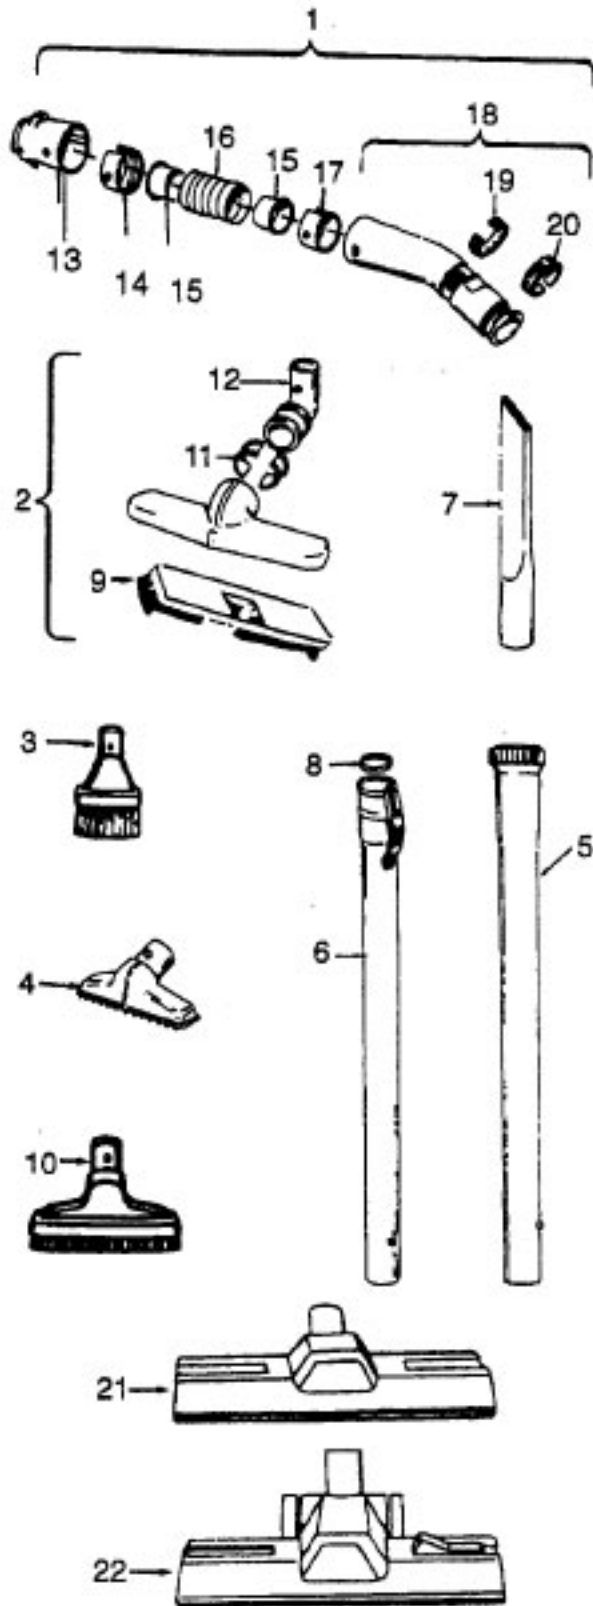

Ref. No.	Part No.	Description
1	43434191	Hose - JM - S/C - 6"Wire - Celebrity
	43434155	Hose - JM - S/C - 6"Wire - Spirit
	43434013	Hose Assem. - Stretch (not pictured)
	43434065	Hose - JM - 6"Wire - Spirit
	43434130	Hose - JM - 7.5'Molded - Spirit
	43434131	Hose - AAP - 7.5'- Molded - Spirit
	43434125	Hose - AAP - S/C - 7'- Molded - Spirit
	43434126	Hose - AAV - S/C - 6'- Molded - Spirit
	43434231	Hose - AAP - 6'- Molded - Spirit
	43434233	Hose - AG/ABX 6'Molded - Sprit
2	43414072	Floor Brush - JM
	43414073	Floor Brush - AG
3	43414064	Dusting Brush - AG
4	43414057	Furniture Nozzle - AAP
	38614020	Furniture Nozzle - JM - 1 Pc.
	38614024	Furniture Nozzle - AG - 1 Pc.
5	43453037	Extension Tube - Poly - 20 - JM
	3863801P	Extension Tube - Poly - AG
6	43453052	Extension Tube - 20 - AX
7	38617017	Crevice Tool - AG
8	12845JM	Gasket
9	48447001	Brush Back
10	43414015	Furniture Brush - JM
	43414016	Furniture Brush - AG
11	33712007	Split Ring
12	38644020	Swivel Connector - AG
	38644040	Swivel Connector - AAP
13	32855003	Hose Connector - Celeb.
	38638017	Hose Connector - AAP - Molded Hose
	38638019	Hose Connection - AAP
	38638039	Hose Connector - AG - Molded Hose
14	12615BZ	Collar (All Wire Hoses)
	38671011	Collar (Molded Hoses)
15	32156010	Sleeve (All Hoses)
16	38671029	Hose - 6'- AAV - Molded
	38671033	Hose - 6'- ABX - Molded
17	36116006	Collar (All Wire Hoses)
	36171025	Collar (Molded Hose)
18	43466044	Hose Grip -AAP -S/C
	43466066	Hose Grip - AG
19	38711006	Suction Control Ring - JM
	38711007	Suction Control Ring - MV
20	36153009	Latch Ring - AG
21	43414139	Rug & Floor Nozzle - AAP - (P - 188)
	0M114169	Rug & Floor Nozzle - ABE - (P - 188)
22	43414101	Rug & Floor Nozzle - DLX - (P - 188)