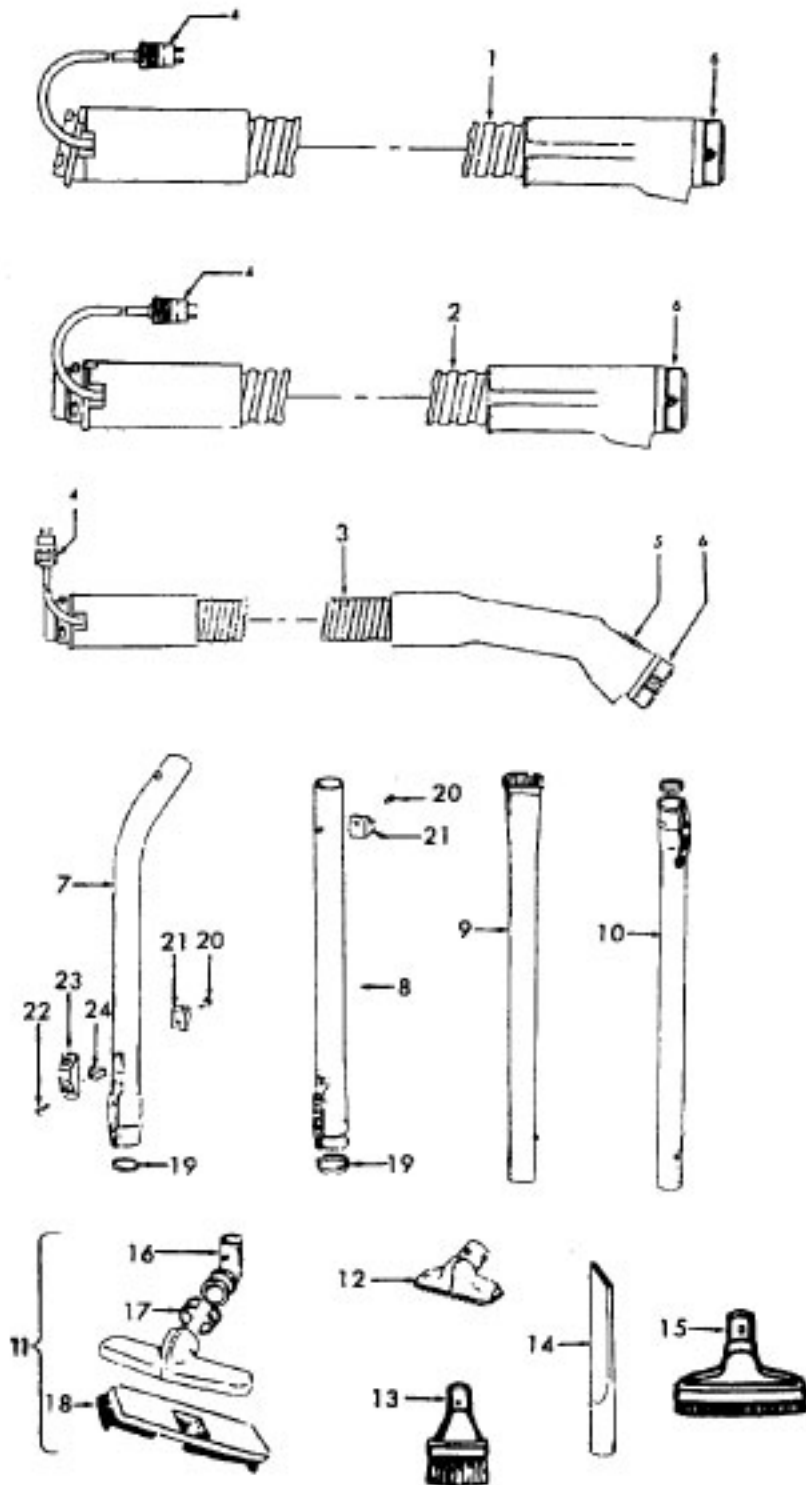

Ref. No.	Part No.	Description
1	46321088	Cord - AG - Standard Plug
2	42252174	Nozzle Body
3	48416009	Agitator - 4B
4	163768	Strain Relief
5	34663003	Bracket - RH
6	43482024	Nozzle Connector - LZ
7	12227	Insulated Terminal (2 Wire)
	48969	Wire Nut (2 Wire)
8	34112005	Seal
9	34337003	Seal
10	21447041	Screw
11	32175025	Wheel - AG
12	31523005	Wheel Shaft
13	42246120	Bottom Plate (Incl. Items 11,12)
14	21447007	Screw
15	34337004	Lower Seal
16	42256090	Duct Cover
17	34123015	Seal
18	35276001	Detent Spring
19	43177073	Motor
20	35271001	Bracket - LH
21	38528011	Belt

**Agitator - 4B 48416009**

1	41435018	Thread Guard
2	43267002	Bearing
3	21347003	Washer
4	36422001	End
5	48445017	Agitator Brush
6	160070	Shaft
8	38537002	End Pulley
9	41435021	Thread Guard

# Spirit & Celebrity

Ref. No.	Part No.	Description
1	43433085	Hose - AAP - Celebrity
2	43433032	Hose - JM - Spirit - 5-1/2'
3	43433067	Hose - AAP - Spirit - 5-1/2'
	43433081	Hose - MV -S/C- Spirit - 5-1/2'
	43433084	Hose - AAP - S/C - Spirit - 7'
	43433111	Hose - 2W - AG -S/C - Spirit
4	46321076	Cord Repair Kit
5	34777005	Suction Reg. Control - AG
	34777007	Suction Reg. Control - MV
6	36153009	Latch Ring - AG
7	43468055	Hose Tube - BL - 14
8	43453086	Extension Tube - BL - 22
	43453035	Extension Tube - AX - 22
	43453052	Extension Tube - 20 - AX (Gray Clip)
	43453058	Extension Tube - BL - 20 (Gray Clip)
9	3863801P	Extension Tube -Poly - AG
10	43453027	Extension Tube
11	43414073	Floor Brush - AG
12	38614023	Furniture Nozzle - 1 Pc. - 17
	43414057	Furniture Nozzle - AG
	38614024	Furniture Nozzle - AG
13	43414064	Dusting Brush - AG
14	38617017	Crevice Tool - AG
15	43414015	Furniture Brush - JM
	43414016	Furniture Brush - AG
16	38644040	Swivel Connector - JM
	38644020	Swivel Connector - AG
17	33712007	Split Ring
18	48447001	Brush Back
19	12845JM	Gasket
20	12783	Rivet
21	36171008	Cord Clip - MV
	36171005	Cord Clip - AG
22	13275	Screw
23	13142AG	Suction Control Support
24	13257BZ	