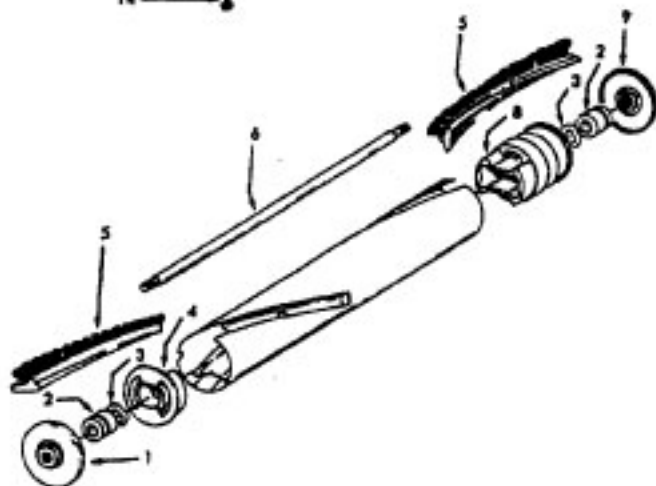

Ref. No.	Part No.	Description
1	46321088	Cord - AG - Standard Plug
2	42252174	Nozzle Body
3	48416009	Agitator - 4B
4	163768	Strain Relief
5	34663003	Bracket - RH
6	43482024	Nozzle Connector - LZ
7	12227	Insulated Terminal (2 Wire)
	48969	Wire Nut (2 Wire)
8	34112005	Seal
9	34337003	Seal
10	21447041	Screw
11	32175025	Wheel - AG
12	31523005	Wheel Shaft
13	42246120	Bottom Plate (Incl. Items 11,12)
14	21447007	Screw
15	34337004	Lower Seal
16	42256090	Duct Cover
17	34123015	Seal
18	35276001	Detent Spring
19	43177073	Motor
20	35271001	Bracket - LH
21	38528011	Belt