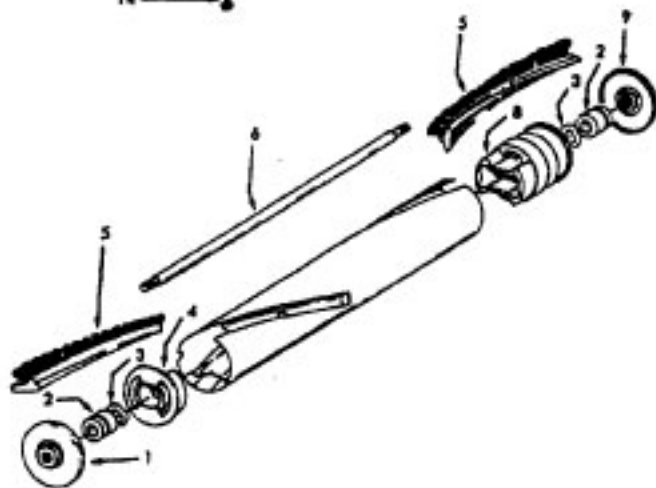

**Motor 43578051 (3.1)
43578069 (4.0)**

Ref. No.	Part No.	Description
1	21429406	Screw
2	168038AG	Brush Carrier
3	168506--	Brush Holder
4	38353004	Spring
5	167679	Carbon Brush
6	169702BZ	Bushing
7	36112003	Bolt 3.1
	21563061	Bolt 4.0
8	42192016	Motor Housing
9	21345116	Spring Washer
10	21312778	Thrust Washer
11	24198002	Star Ring
12	45311048	Field Coil 3.1
	45311022	Field Coil 4.0
13	44765185	Armature 3.1
	44765225	Armature 4.0
14	31195003	Motor Mount Insulator 3.1
	31195004	Motor Mount Insulator 4.0
15	43551013	Diffuser
16	31148009	Spacer
17	21312701	Washer
18	43566017	Fan
19	42192033	Interstage
20	31743003	Spacer
21	33426001	Nut
22	37196087	Fan Cover

Ref. No.	Part No.	Description
1	46321088	Cord - AG - Standard Plug
2	42252174	Nozzle Body
3	48416009	Agitator - 4B
4	163768	Strain Relief
5	34663003	Bracket - RH
6	43482024	Nozzle Connector - LZ
7	12227	Insulated Terminal (2 Wire)
	48969	Wire Nut (2 Wire)
8	34112005	Seal
9	34337003	Seal
10	21447041	Screw
11	32175025	Wheel - AG
12	31523005	Wheel Shaft
13	42246120	Bottom Plate (Incl. Items 11,12)
14	21447007	Screw
15	34337004	Lower Seal
16	42256090	Duct Cover
17	34123015	Seal
18	35276001	Detent Spring
19	43177073	Motor
20	35271001	Bracket - LH
21	38528011	Belt