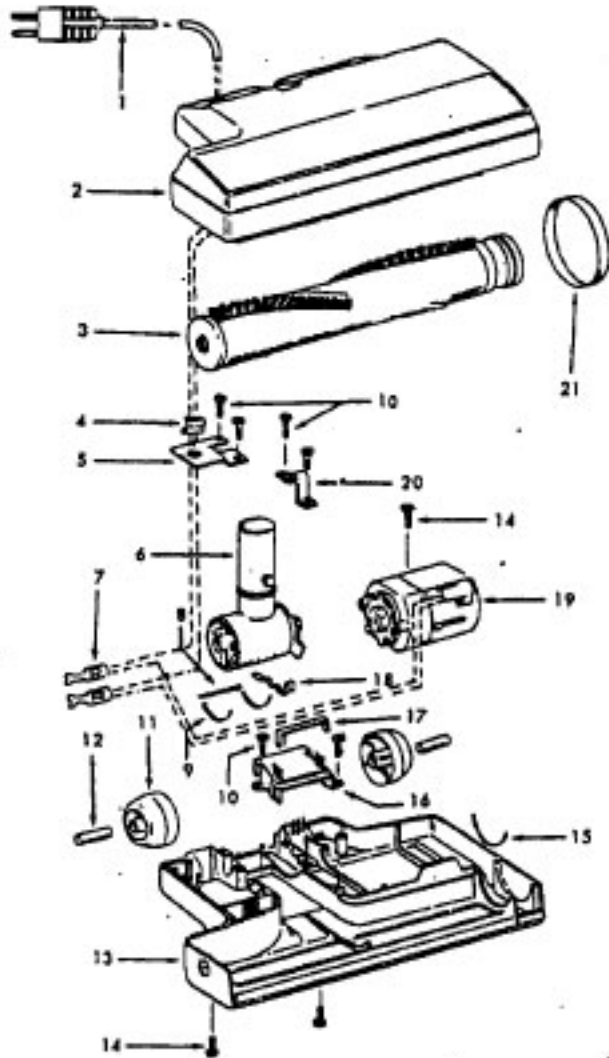

Ref. No.	Part No.	Description
1	21447041	Screw
2	37195063	Motor Cover - MR
3	34163003	Diffuser
4	21366004	Speed Nut
5	34133007	Seal
6	34132015	Pad
7	34143002	Seal
8	43578069	Motor - 4.0 - (P-1 56)
9	12227	Insulated Terminal (2 Wire)
	48969	Wire Nut (2 Wire)
10	18972	Insulated Terminal (3 Wire)
11	46363038	Attach. Cord - AAP - 16
12	27482301	Strain Relief
13	38511015	Wheel Bearing - AG
14	38522058	Wheel - AAP
15	41432040	Wheel Carrier - AG
16	46326079	Receptacle Assem. - AG
17	37231063	Main Body - MX - (incl. Item 31)
18	36151015	Latch
19	31114010	Secondary Filter
20	36426014	Bulkhead
21	36321012	Motor Retainer
22	21447072	Screw
23	34287021	Muffler
24	28164276	Switch
25	37214052	Control Panel - AAP
26	38781010	Lid Seal
27	42212097	Bag Housing Lid - MR (incl. Items 26,30,31)
28	52125116	Nameplate
29	4010028K	Paper Bag - 3 Pk.
30	36433053	Tool Rack - MX
31	21447003	Screw
32	47534018	Thermal Protector
33	160472	Insulating Pod
	56513272	Owner Manual
	58173376	Carton
	58366069	Mid Pad
	58461023	Top Support
CLEANING TOOLS - (P-92)		
	38614024	Furniture Nozzle - AG
	38617017	Crevice Tool - AG
	43414064	Dusting Brush - AG
	43414073	Floor Brush - AG
	43433084	Hose - 2W - AAP - S/C Spirit
	43453052	Extension Tube - 20 - AX
	48438190	Power Nozzle - LZ (P-173)

Ref. No.	Part No.	Description
1	46321088	Cord - AG - Standard Plug
2	42252174	Nozzle Body
3	48416009	Agitator - 4B
4	163768	Strain Relief
5	34663003	Bracket - RH
6	43482024	Nozzle Connector - LZ
7	12227	Insulated Terminal (2 Wire)
	48969	Wire Nut (2 Wire)
8	34112005	Seal
9	34337003	Seal
10	21447041	Screw
11	32175025	Wheel - AG
12	31523005	Wheel Shaft
13	42246120	Bottom Plate (Incl. Items 11,12)
14	21447007	Screw
15	34337004	Lower Seal
16	42256090	Duct Cover
17	34123015	Seal
18	35276001	Detent Spring
19	43177073	Motor
20	35271001	Bracket - LH
21	38528011	Belt