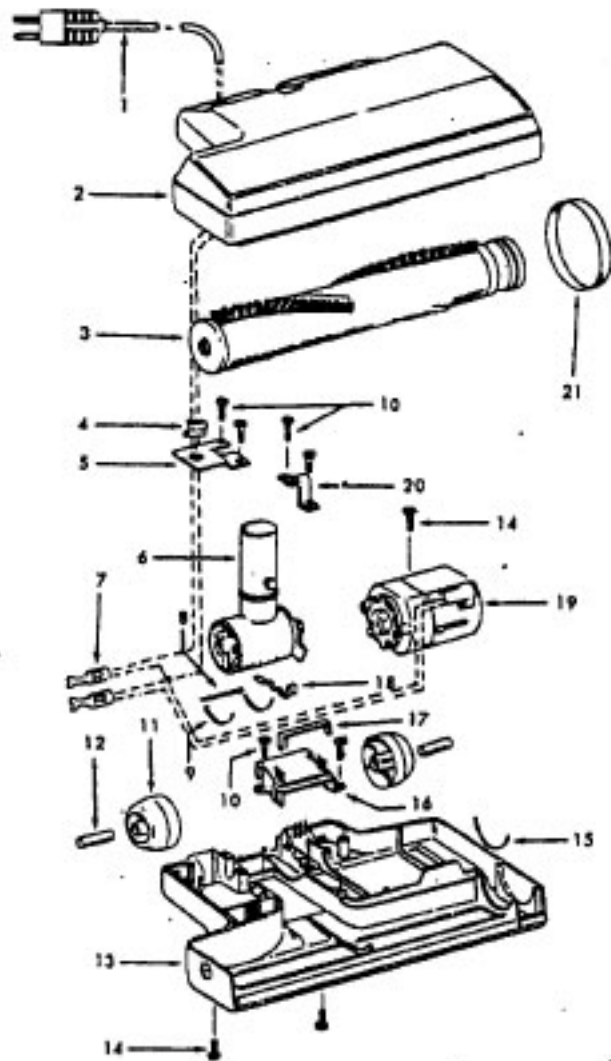

Ref. No.	Part No.	Description
1	21447041	Screw
2	37195063	Motor Cover - MR
3	34163003	Diffuser
4	21366004	Speed Nut
5	34133007	Seal
6	34132015	Pad
7	34143002	Seal
8	43578069	Motor - 4.0 - (P-1 56)
9	12227	Insulated Terminal (2 Wire)
	48969	Wire Nut (2 Wire)
10	18972	Insulated Terminal (3 Wire)
11	46363038	Attach. Cord - AAP - 16
12	27482301	Strain Relief
13	38511015	Wheel Bearing - AG
14	38522058	Wheel - AAP
15	41432040	Wheel Carrier - AG
16	46326079	Receptacle Assem. - AG
17	37231063	Main Body - MX - (incl. Item 31)
18	36151015	Latch
19	31114010	Secondary Filter
20	36426014	Bulkhead
21	36321012	Motor Retainer
22	21447072	Screw
23	34287021	Muffler
24	28164276	Switch
25	37214052	Control Panel - AAP
26	38781010	Lid Seal
27	42212097	Bag Housing Lid - MR (incl. Items 26,30,31)
28	52125116	Nameplate
29	4010028K	Paper Bag - 3 Pk.
30	36433053	Tool Rack - MX
31	21447003	Screw
32	47534018	Thermal Protector
33	160472	Insulating Pod
	56513272	Owner Manual
	58173376	Carton
	58366069	Mid Pad
	58461023	Top Support
<b>CLEANING TOOLS - (P-92)</b>		
	38614024	Furniture Nozzle - AG
	38617017	Crevice Tool - AG
	43414064	Dusting Brush - AG
	43414073	Floor Brush - AG
	43433084	Hose - 2W - AAP - S/C Spirit
	43453052	Extension Tube - 20 - AX
	48438190	Power Nozzle - LZ (P-173)

Ref. No.	Part No.	Description
1	46321088	Cord - AG - Standard Plug
2	42252174	Nozzle Body
3	48416009	Agitator - 4B
4	163768	Strain Relief
5	34663003	Bracket - RH
6	43482024	Nozzle Connector - LZ
7	12227	Insulated Terminal (2 Wire)
	48969	Wire Nut (2 Wire)
8	34112005	Seal
9	34337003	Seal
10	21447041	Screw
11	32175025	Wheel - AG
12	31523005	Wheel Shaft
13	42246120	Bottom Plate (Incl. Items 11,12)
14	21447007	Screw
15	34337004	Lower Seal
16	42256090	Duct Cover
17	34123015	Seal
18	35276001	Detent Spring
19	43177073	Motor
20	35271001	Bracket - LH
21	38528011	Belt