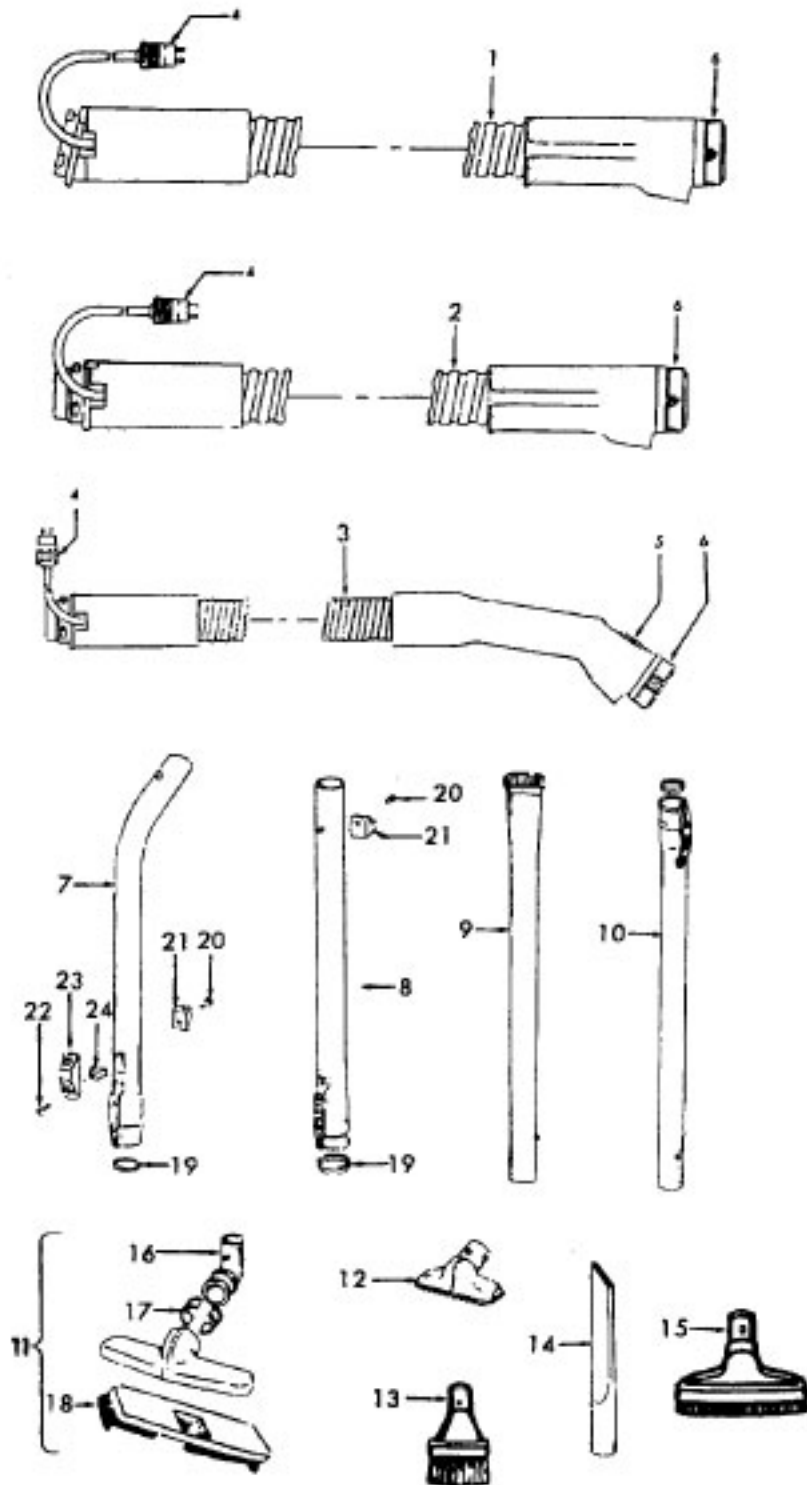

Ref. No.	Part No.	Description
1	46321088	Cord - AG - Standard Plug
2	42252174	Nozzle Body
3	48416009	Agitator - 4B
4	163768	Strain Relief
5	34663003	Bracket - RH
6	43482024	Nozzle Connector - LZ
7	12227	Insulated Terminal (2 Wire)
	48969	Wire Nut (2 Wire)
8	34112005	Seal
9	34337003	Seal
10	21447041	Screw
11	32175025	Wheel - AG
12	31523005	Wheel Shaft
13	42246120	Bottom Plate (Incl. Items 11,12)
14	21447007	Screw
15	34337004	Lower Seal
16	42256090	Duct Cover
17	34123015	Seal
18	35276001	Detent Spring
19	43177073	Motor
20	35271001	Bracket - LH
21	38528011	Belt

Agitator - 4B 48416009

1	41435018	Thread Guard
2	43267002	Bearing
3	21347003	Washer
4	36422001	End
5	48445017	Agitator Brush
6	160070	Shaft
8	38537002	End Pulley
9	41435021	Thread Guard

Cleaning Tools

Spirit & Celebrity

Ref. No.	Part No.	Description
1	43433085	Hose - AAP - Celebrity
2	43433032	Hose - JM - Spirit - 5-1/2'
3	43433067	Hose - AAP - Spirit - 5-1/2'
	43433081	Hose - MV -S/C- Spirit - 5-1/2'
	43433084	Hose - AAP - S/C - Spirit - 7'
	43433111	Hose - 2W - AG -S/C - Spirit
4	46321076	Cord Repair Kit
5	34777005	Suction Reg. Control - AG
	34777007	Suction Reg. Control - MV
6	36153009	Latch Ring - AG
7	43468055	Hose Tube - BL - 14
8	43453086	Extension Tube - BL - 22
	43453035	Extension Tube - AX - 22
	43453052	Extension Tube - 20 - AX (Gray Clip)
	43453058	Extension Tube - BL - 20 (Gray Clip)
9	3863801P	Extension Tube -Poly - AG
10	43453027	Extension Tube
11	43414073	Floor Brush - AG
12	38614023	Furniture Nozzle - 1 Pc. - 17
	43414057	Furniture Nozzle - AG
	38614024	Furniture Nozzle - AG
13	43414064	Dusting Brush - AG
14	38617017	Crevice Tool - AG
15	43414015	Furniture Brush - JM
	43414016	Furniture Brush - AG
16	38644040	Swivel Connector - JM
	38644020	Swivel Connector - AG
17	33712007	Split Ring
18	48447001	Brush Back
19	12845JM	Gasket
20	12783	Rivet
21	36171008	Cord Clip - MV
	36171005	Cord Clip - AG
22	13275	Screw
23	13142AG	Suction Control Support
24	13257BZ	