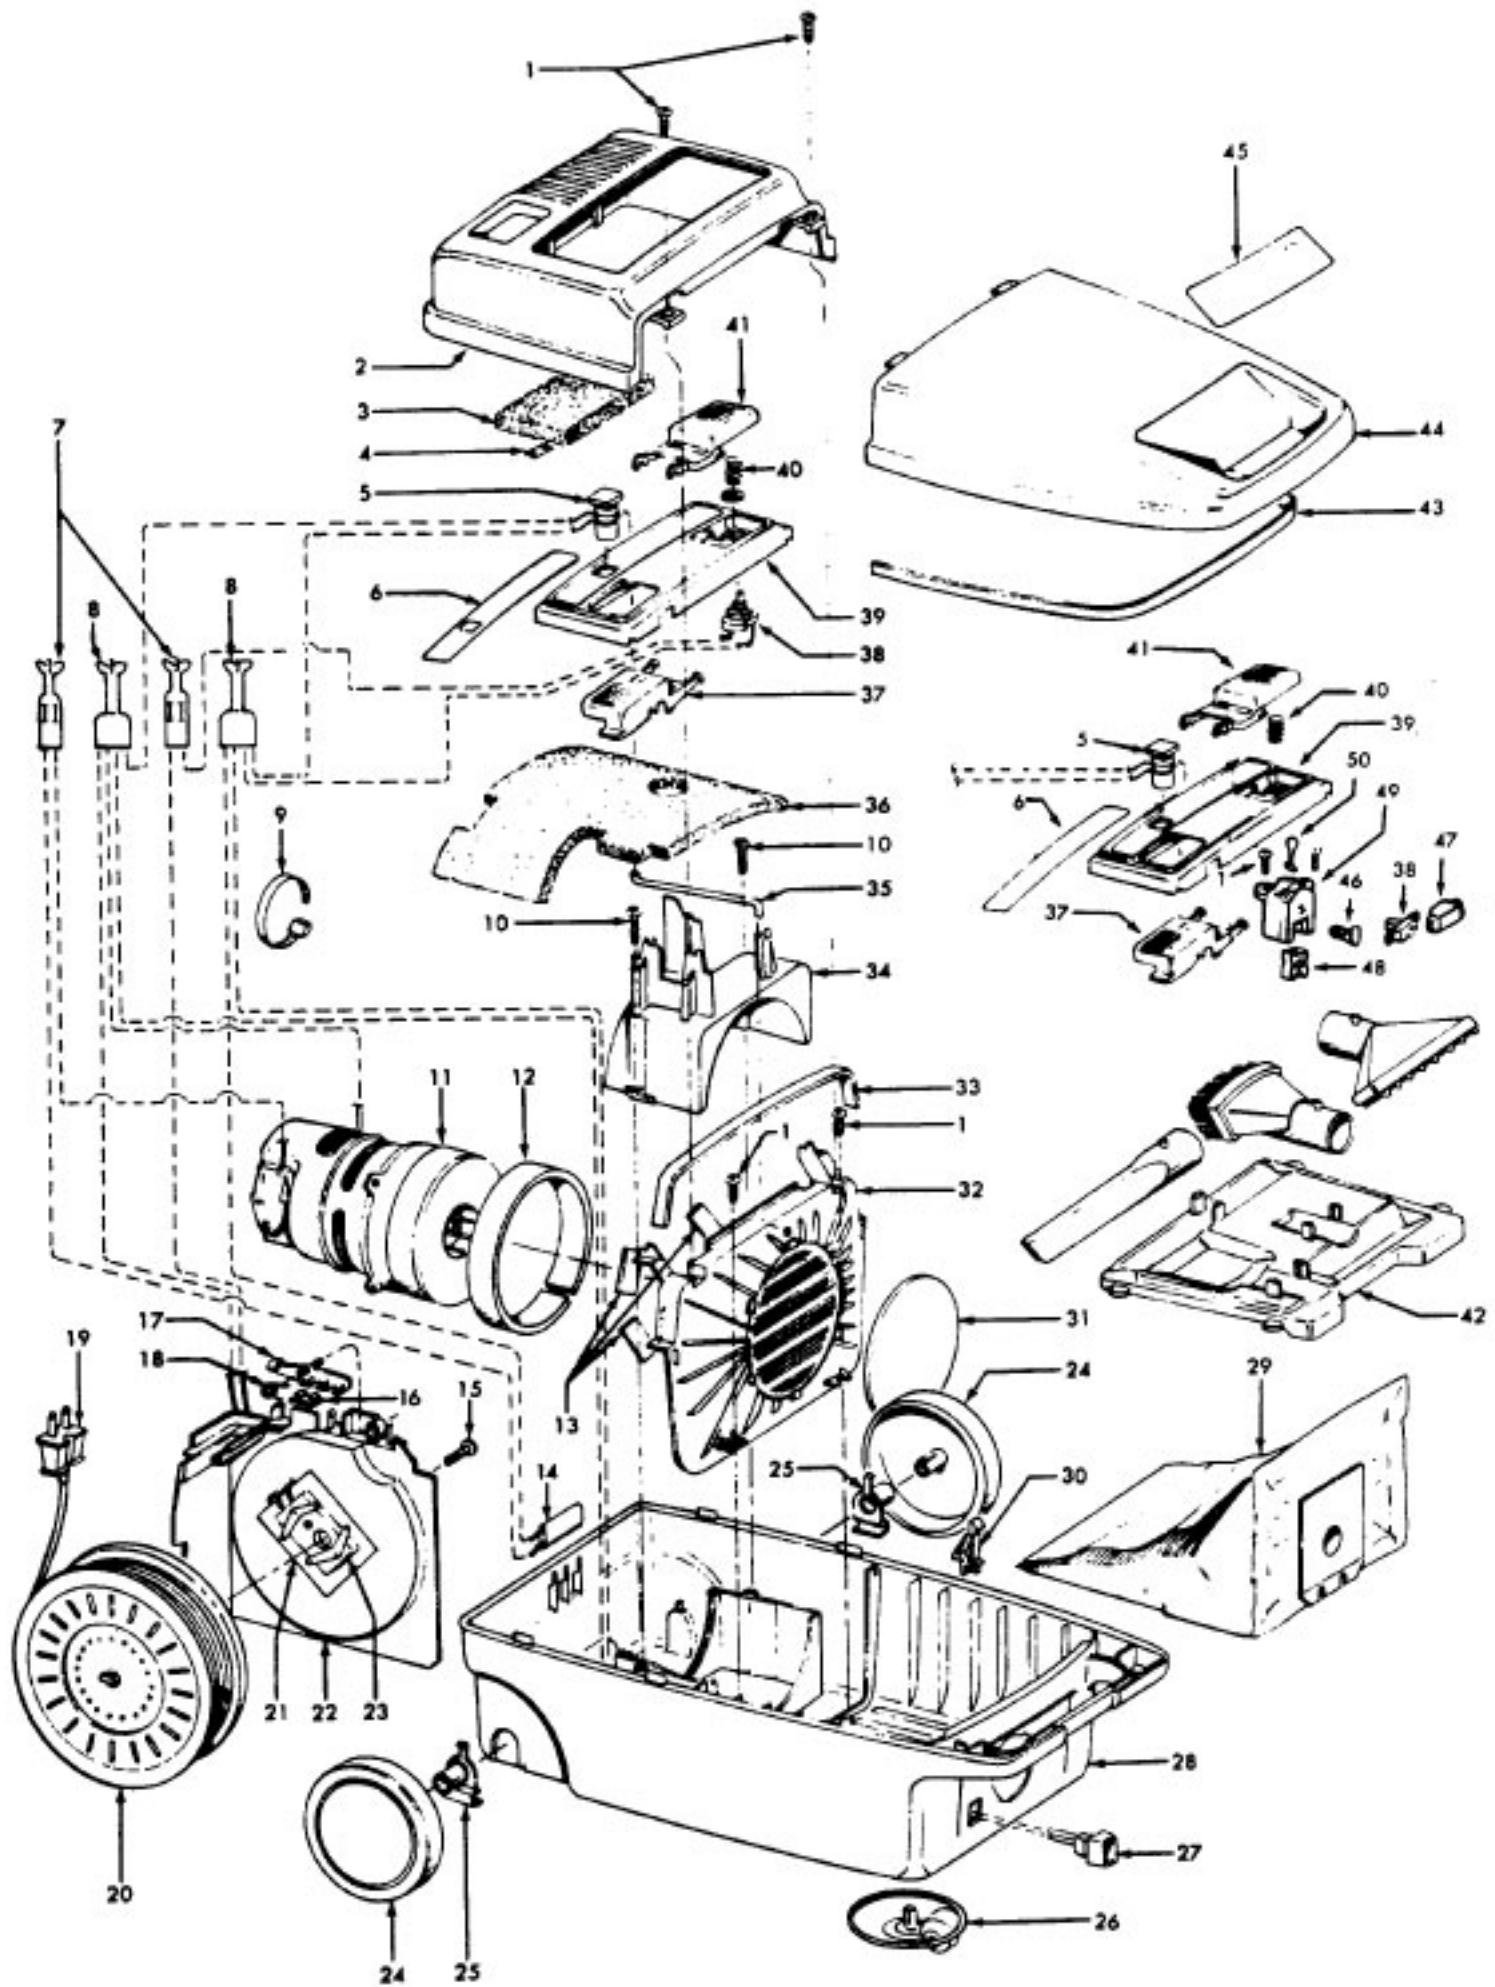

Spirit

Models S3499, S3501, S3631

Ref. No.	Part No.	Description
1	21447041	Screw
2	37195074	Motor Cover - AG - S3499, S3501, S3631
3	34163003	Diffuser
4	21366004	Speed Nut
5	27343212	Bag Indicator
6	51331007	Nameplate
7	12227	Insulated Term. (2 Wire)
8	18972	Insulated Term. (3 Wire)
9	27479307	Wire Tie
10	21447072	Screw
11	43578069	Motor- 4.0 -(P-156)
12	34143003	Seal
13	34132015	Pad
14	47534018	Thermal Protector
15	21447072	Screw
16	36222008	Brake Pad
17	38458008	Brake Arm
18	38353009	Spring
19	46383308	Cord - AG - 23 Ft.
20	46831106	Cord Reel
21	34165004	Insulator
22	37215170	Cord Reel Support - AG
23	47348076	Brush Block
24	38522061	Wheel - AG
25	38511015	Wheel Bearing
26	41432040	Wheel Carrier
27	46326058	Receptacle - AAP
	46326079	Receptacle - AG
28	37223212	Main Body - MV - S3499, S3631 (Inc. Item 14)
	37223230	Main Body - ZW - S3501 (Inc. Item 14)
29	4010028K	Paper Bag - 3 Pk.
30	36151015	Latch
31	31114010	Filter
32	36426014	Bulkhead
33	34133007	Seal
34	36321012	Motor Retainer
35	31727025	Vent Tube
36	34287021	Muffler
37	38422124	Cord Reel Pedal - AG -S3499 (Push Switch)
	38422122	Cord Reel Pedal - MV - S3499, S3631 (Slide Switch)
	38422120	Cord Reel Pedal - S3501 (Push Switch)
	38422123	Cord Reel Pedal - MV - S3501 (Slide Switch)
38	28212026	Switch - Push
	28177019	Switch - Slide