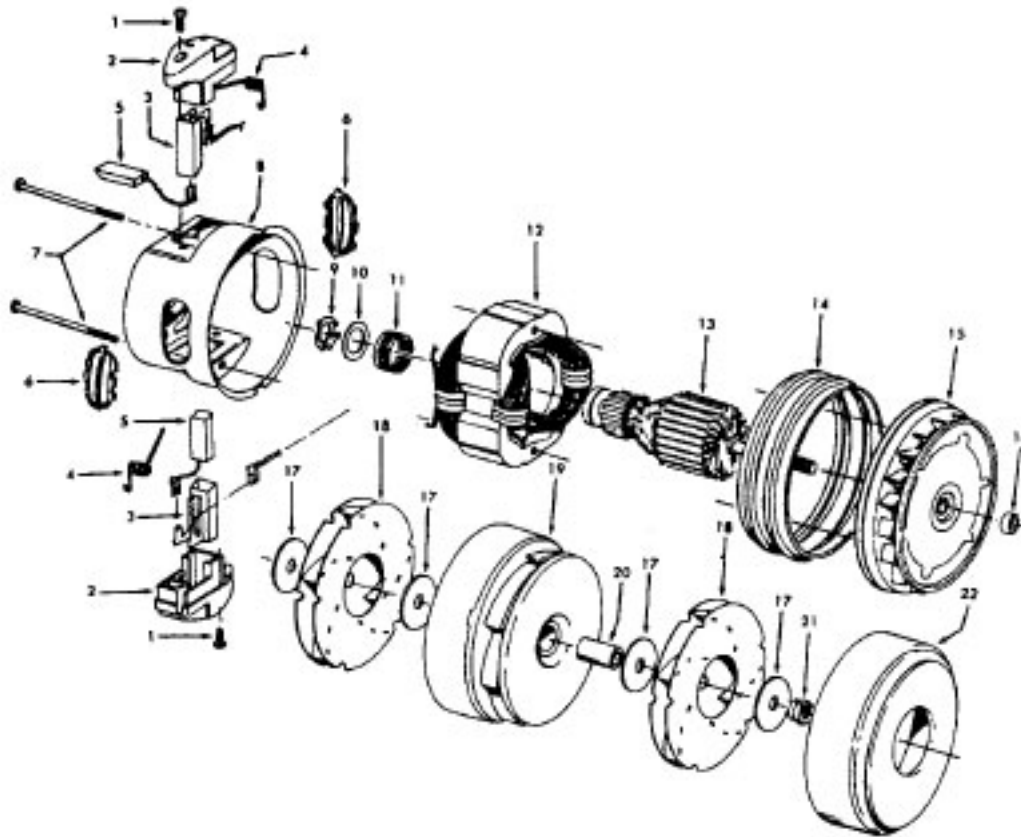

Motor 43578051 (3.1)
43578069 (4.0)

Ref. No.	Part No.	Description
1	21429406	Screw
2	168038AG	Brush Carrier
3	168506--	Brush Holder
4	38353004	Spring
5	167679	Carbon Brush
6	169702BZ	Bushing
7	36112003	Bolt 3.1
	21563061	Bolt 4.0
8	42192016	Motor Housing
9	21345116	Spring Washer
10	21312778	Thrust Washer
11	24198002	Star Ring
12	45311048	Field Coil 3.1
	45311022	Field Coil 4.0
13	44765185	Armature 3.1
	44765225	Armature 4.0
14	31195003	Motor Mount Insulator 3.1
	31195004	Motor Mount Insulator 4.0
15	43551013	Diffuser
16	31148009	Spacer
17	21312701	Washer
18	43566017	Fan
19	42192033	Interstage
20	31743003	Spacer
21	33426001	Nut
22	37196087	Fan Cover

Motor:

	43578051	43578069
	S3259	S3269-036
	S3269	S3269-070
	S3269-060	S3271-036
	S3271	S3271-070
	S3271-060	S3483
	S3295-031	S3485
	S3299-031	S3485-070
	S3405	S3487
	S3419	S3499
	S3423	S3501
	S3441-031	S3503
	S3441-070	S3505
	S3473	S3621
	S3475	S3629
	S3481	S3631
	S3627