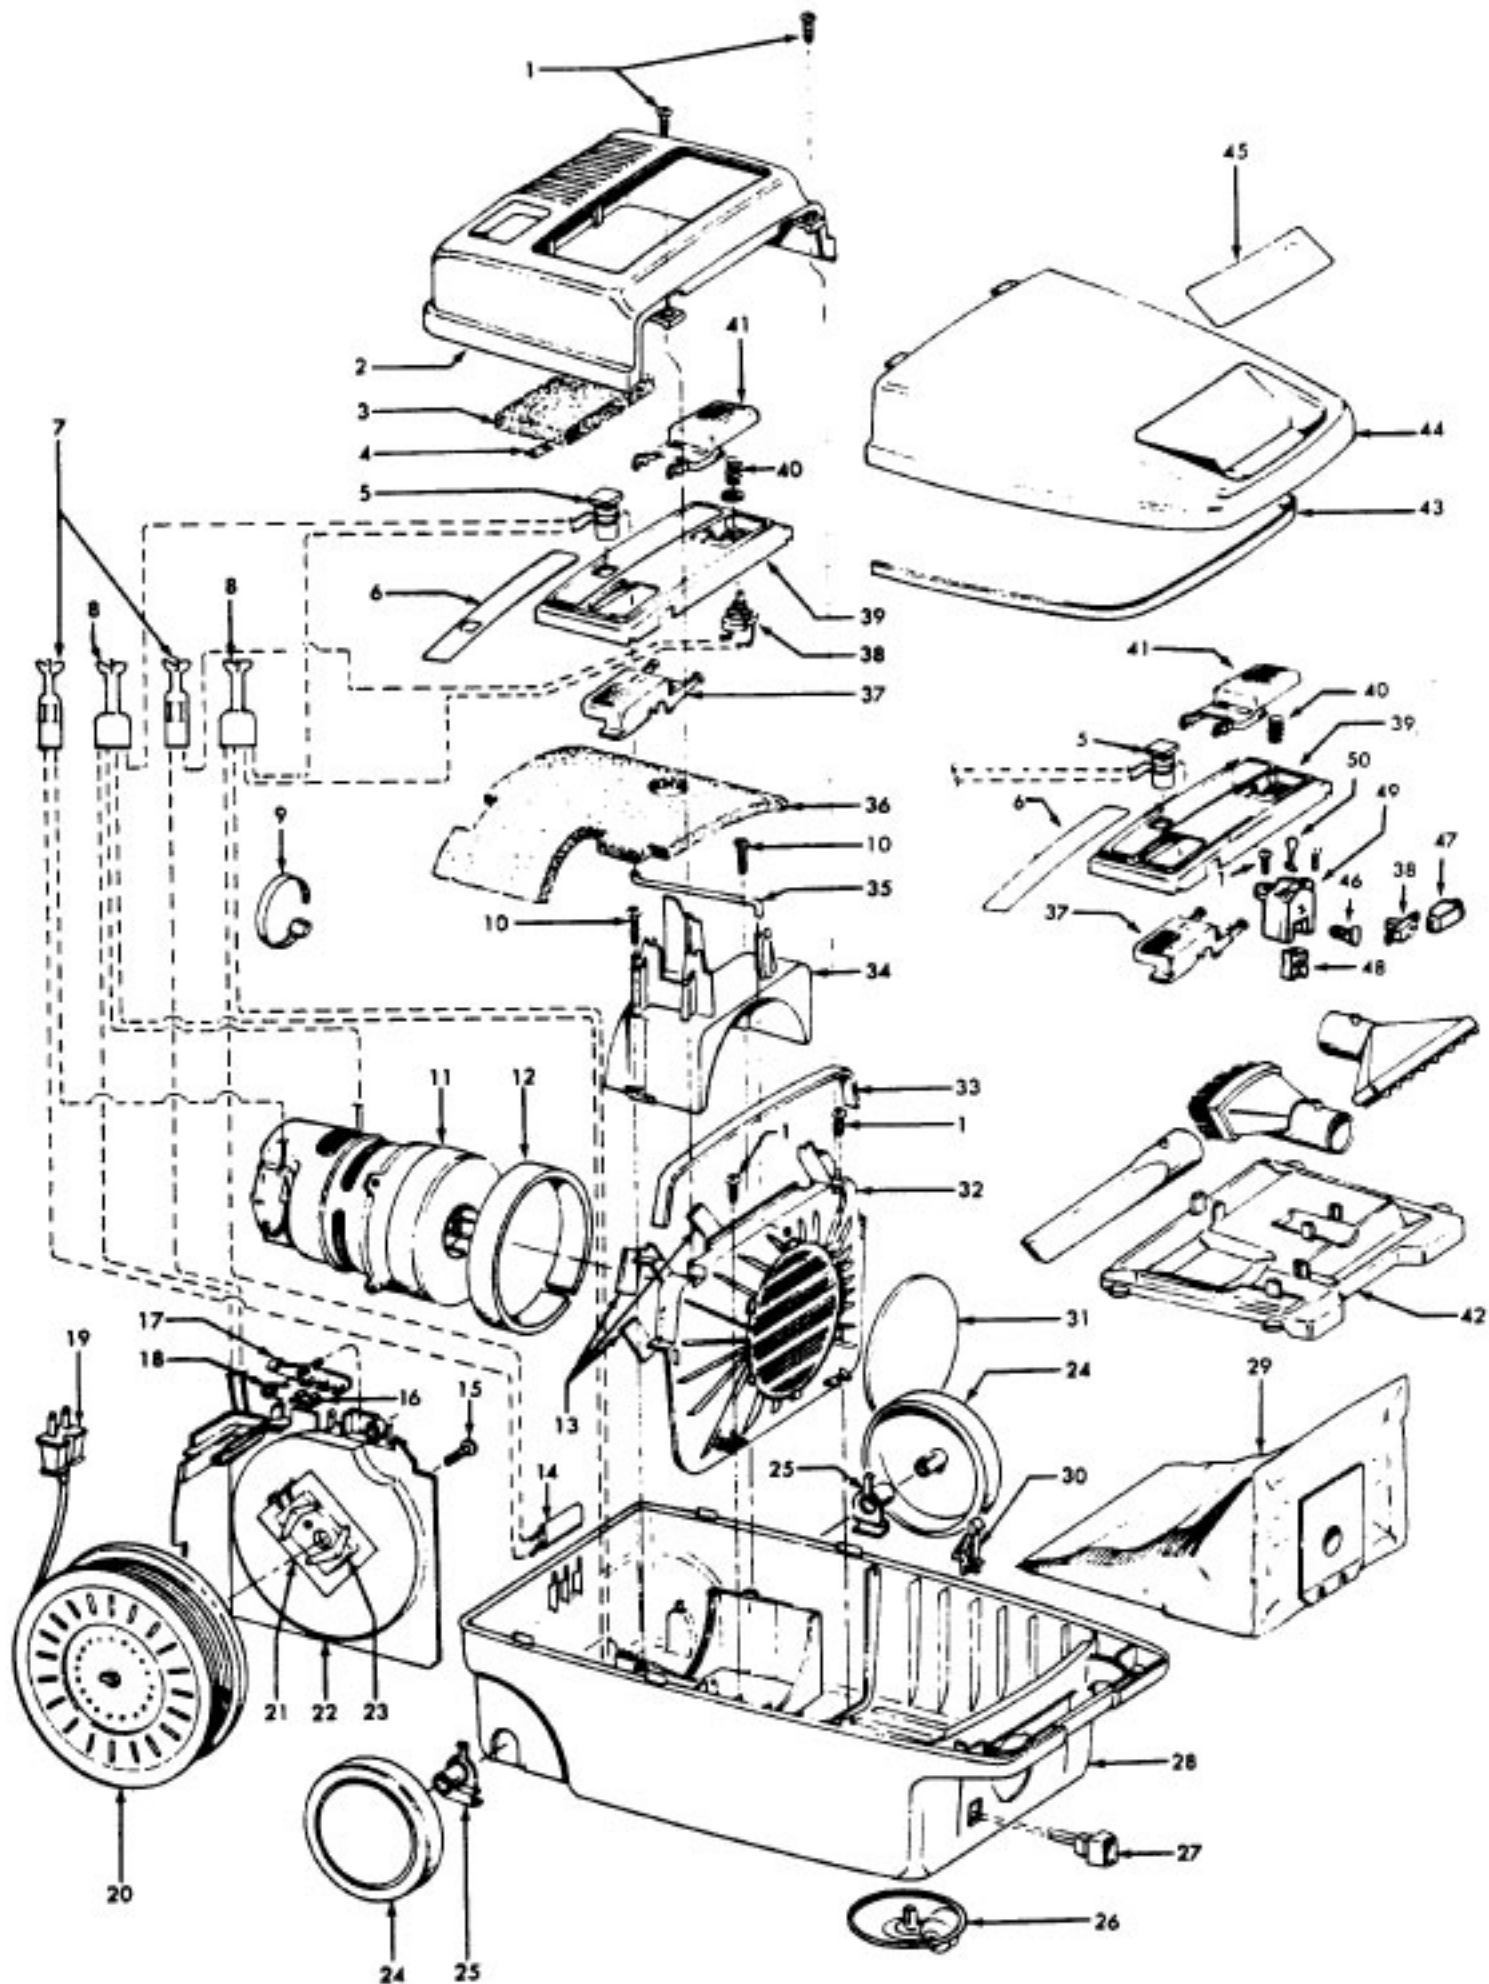

Spirit

Models S3499, S3501, S3631

Ref. No.	Part No.	Description
1	21447041	Screw
2	37195074	Motor Cover - AG - S3499, S3501, S3631
3	34163003	Diffuser
4	21366004	Speed Nut
5	27343212	Bag Indicator
6	51331007	Nameplate
7	12227	Insulated Term. (2 Wire)
8	18972	Insulated Term. (3 Wire)
9	27479307	Wire Tie
10	21447072	Screw
11	43578069	Motor- 4.0 -(P-156)
12	34143003	Seal
13	34132015	Pad
14	47534018	Thermal Protector
15	21447072	Screw
16	36222008	Brake Pad
17	38458008	Brake Arm
18	38353009	Spring
19	46383308	Cord - AG - 23 Ft.
20	46831106	Cord Reel
21	34165004	Insulator
22	37215170	Cord Reel Support - AG
23	47348076	Brush Block
24	38522061	Wheel - AG
25	38511015	Wheel Bearing
26	41432040	Wheel Carrier
27	46326058	Receptacle - AAP
	46326079	Receptacle - AG
28	37223212	Main Body - MV - S3499, S3631 (Inc. Item 14)
	37223230	Main Body - ZW - S3501 (Inc. Item 14)
29	4010028K	Paper Bag - 3 Pk.
30	36151015	Latch
31	31114010	Filter
32	36426014	Bulkhead
33	34133007	Seal
34	36321012	Motor Retainer
35	31727025	Vent Tube
36	34287021	Muffler
37	38422124	Cord Reel Pedal - AG -S3499 (Push Switch)
	38422122	Cord Reel Pedal - MV - S3499, S3631 (Slide Switch)
	38422120	Cord Reel Pedal - S3501 (Push Switch)
	38422123	Cord Reel Pedal - MV - S3501 (Slide Switch)
38	28212026	Switch - Push
	28177019	Switch - Slide