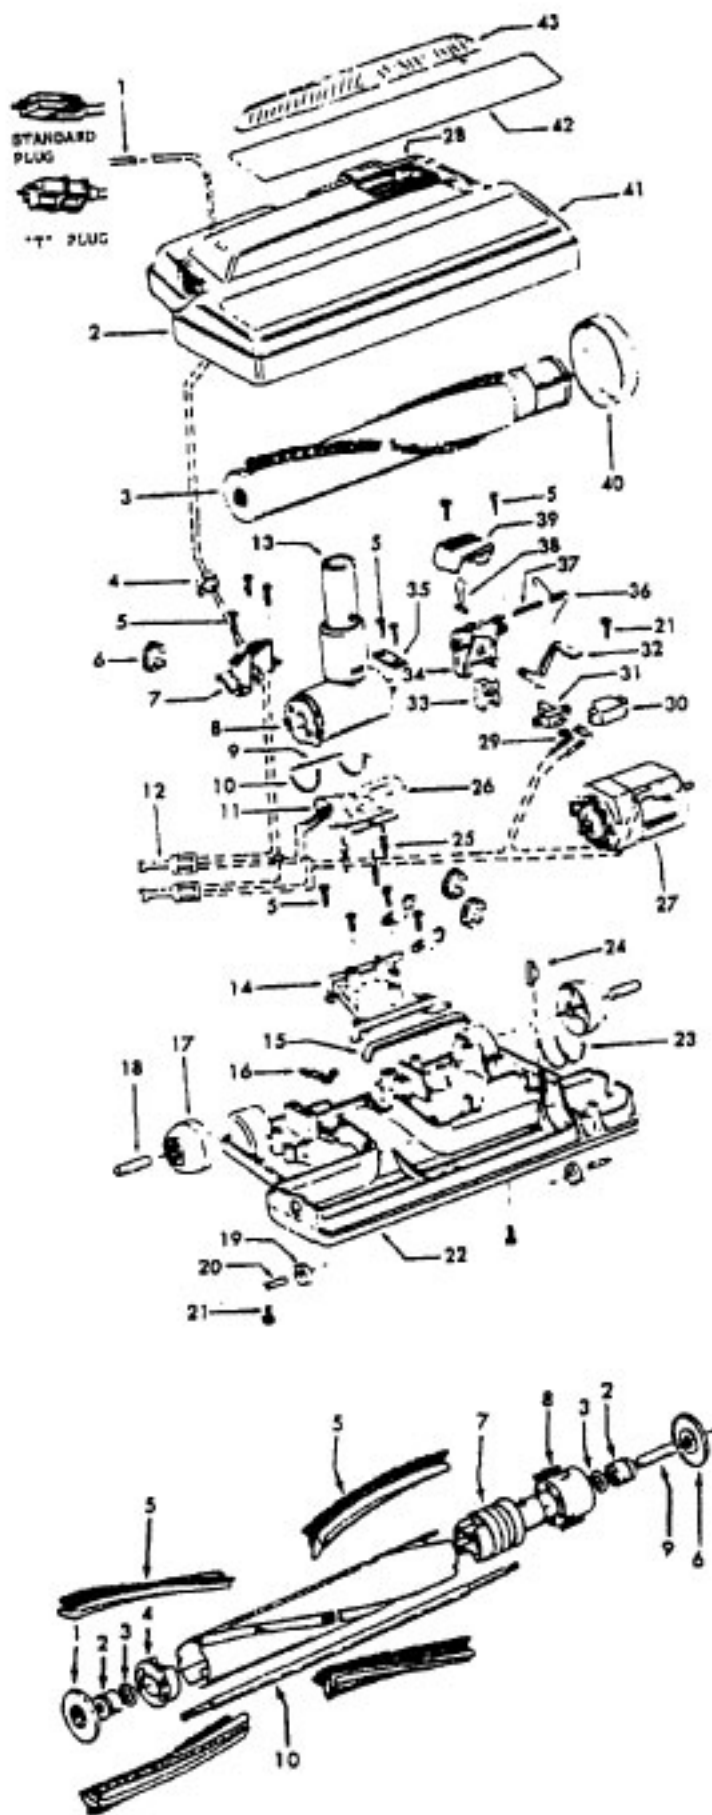

48438024 - MX - S3271-036, S3271-060, S3271-070

48438226 - AG - S3487, S3499, S3501 - T-Plug

48438044 - AG - S3269-036, S3269-060, S3269-070, S3487, S3499, S3631 - Standard Plug

Ref. No.	Part No.	Description
1	46321088	Cord - AG - Standard Plug
2	46321009	Cord - T Plug
2	36231096	Furniture Guard - MY - S3269-036, S3269-060, S3269-070, S3271-036, S3271-060, S3487, S3499, S3501
3	48416030	Agitator - 4B
4	163788	Strain Relief
5	21447041	Screw
6	27479307	Wire Tie
7	36131065	Retainer Housing - AAK
7	36131067	Retainer Housing - AG - S3487, 3499, S3501
8	43461021	Nozzle Connector - AG
9	34112005	Seal
10	34337003	Seal
11	47171009	Lamp Socket
12	18972	Insulated Terminal (3 Wire)
13	43457037	Swivel Tube - AG
14	42256098	Duct Cover
15	34123017	Seal
16	35276001	Detent Spring
17	32175025	Wheel - AG
18	31523005	Wheel Shaft
19	32761001	Wheel
20	31522004	Wheel Shaft
21	21447007	Screw
22	42246121	Base Plate (Inc. Items 17, 18, 19, 20, 23, 24)
23	34337004	Lower Seal
23	34378010	Upper Seal
24	13281AY	Rib Shoe
25	36218005	Grommet
25	36218016	Grommet - S3631
26	27317307	Lamp - 15
27	43177073	Motor
28	51865005	Indicator Lens
28	51865018	Indicator Lens - S3269-070, S3271-070, S3487, S3499, S3501
29	27666702	Terminal
30	37258082	Shield
31	281770KD	Switch
32	51151053	Indicator - PH
33	34361001	Switch Actuator
34	42262032	Housing
35	36131017	Retainer
36	38353007	Torsion Spring
37	31523006	Pivot Pin
38	38458002	Depressor
39	38433067	Switch Pedal - MW - S3487, S3499, S3501, S3269-036, S3269-060, S3269-070, S3271-036, S3271-060, S3271-070
40	38528011	Belt
41	42252186	Nozzle Body - AAK
41	42252189	Nozzle Body - S3487, S3499, S3269-036, S3269-060, S3269-070
42	42252144	Nozzle Body - MY - S3501
43	52125114	Nameplate
44	39383060	Lens
45	43457037	Swivel Tube - AG