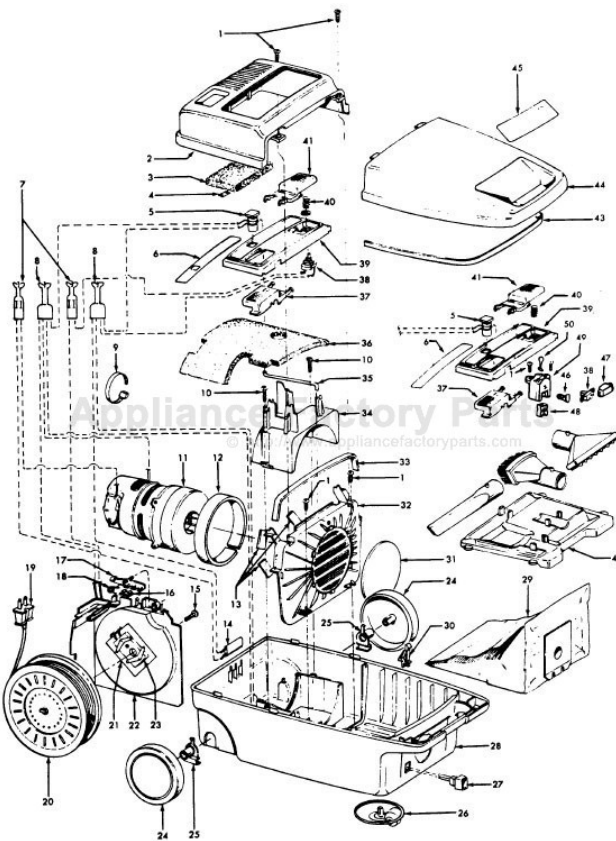

[Find Your HOOVER Vacuum Cleaner Parts - Select From 1456 Models](#)

----- Manual continues below part list -----