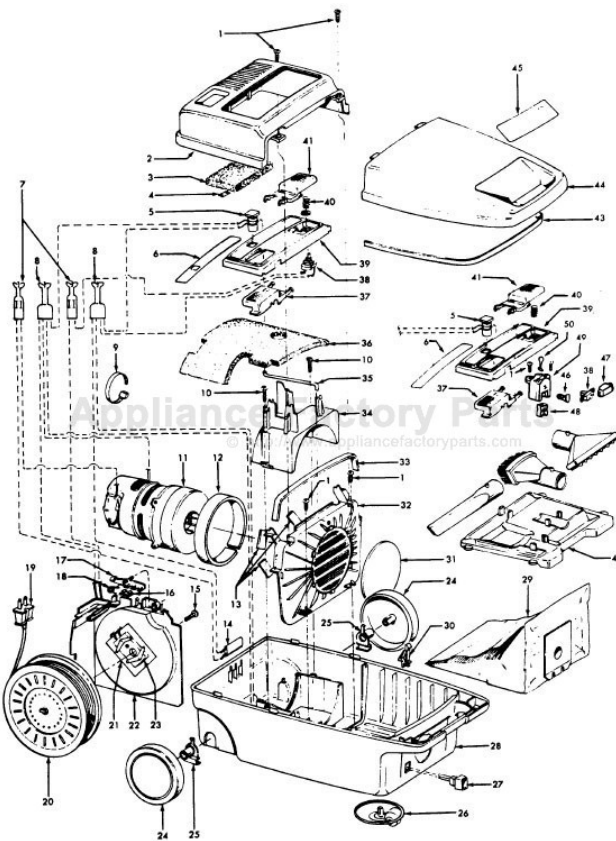

# HOOVER S3631 Owner's Manual

[Shop genuine replacement parts for HOOVER S3631](#)

[Find Your HOOVER Vacuum Cleaner Parts - Select From 1456 Models](#)

----- Manual continues below part list -----

## Available Replacement Parts for HOOVER S3631

<a href="#">H-4010028K</a>	BAG OEM HOOVER (3 PACK) K
<a href="#">H-43267002</a>	AGITATOR BEARING ASM
<a href="#">H-43414073</a>	Floor brush.
<a href="#">H-43414064</a>	DUSTING BRUSH (ONE PEICE)
<a href="#">HR-5000</a>	EXTENSION TUBE
<a href="#">HR-1050</a>	BELT FOR HOOVER

# Models S3499, S3501, S3631

Ref. No.	Part No.	Description
1	21447041	Screw
2	37195074	Motor Cover - AG - S3499, S3501, S3631
3	34163003	Diffuser
4	21366004	Speed Nut
5	27343212	Bag Indicator
6	51331007	Nameplate
7	12227	Insulated Term. (2 Wire)
8	18972	Insulated Term. (3 Wire)
9	27479307	Wire Tie
10	21447072	Screw
11	43578069	Motor- 4.0 -(P-156)
12	34143003	Seal
13	34132015	Pad
14	47534018	Thermal Protector
15	21447072	Screw
16	36222008	Brake Pad
17	38458008	Brake Arm
18	38353009	Spring
19	46383308	Cord - AG - 23 Ft.
20	46831106	Cord Reel
21	34165004	Insulator
22	37215170	Cord Reel Support - AG
23	47348076	Brush Block
24	38522061	Wheel - AG
25	38511015	Wheel Bearing
26	41432040	Wheel Carrier
27	46326058	Receptacle - AAP
	46326079	Receptacle - AG
28	37223212	Main Body - MV - S3499, S3631 (Inc. Item 14)
	37223230	Main Body - ZW - S3501 (Inc. Item 14)
29	4010028K	Paper Bag - 3 Pk.
30	36151015	Latch
31	31114010	Filter
32	36426014	Bulkhead
33	34133007	Seal
34	36321012	Motor Retainer
35	31727025	Vent Tube
36	34287021	Muffler
37	38422124	Cord Reel Pedal - AG -S3499 (Push Switch)
	38422122	Cord Reel Pedal - MV - S3499, S3631 (Slide Switch)
	38422120	Cord Reel Pedal - S3501 (Push Switch)
	38422123	Cord Reel Pedal - MV - S3501 (Slide Switch)
38	28212026	Switch - Push
	28177019	Switch - Slide