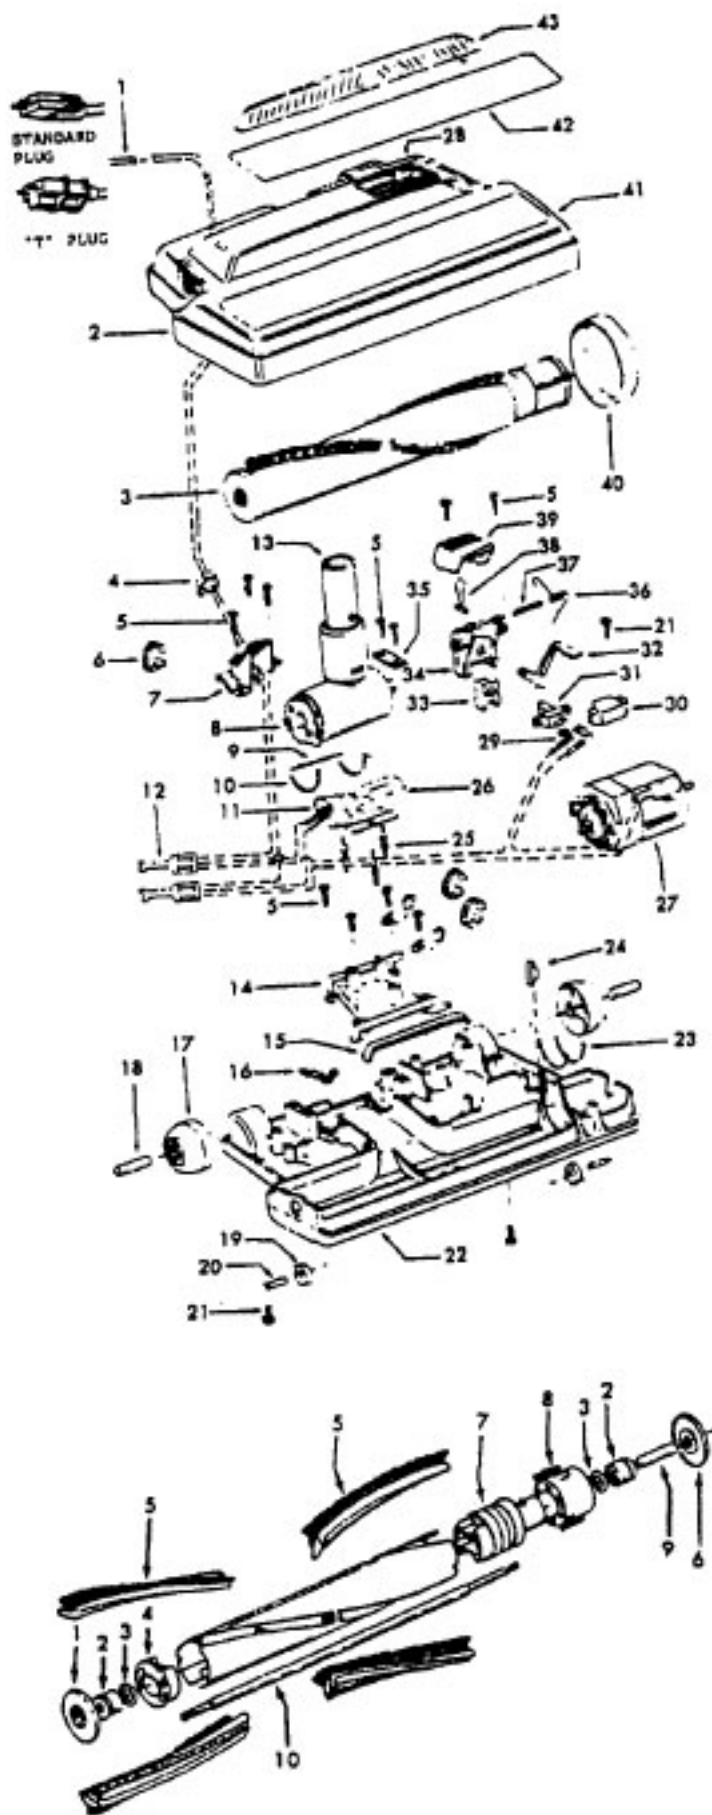

48438024 - MX - S3271-036, S3271-060, S3271-070

48438226 - AG - S3487, S3499, S3501 - T-Plug

48438044 - AG - S3269-036, S3269-060, S3269-070, S3487, S3499, S3631 - Standard Plug

Ref. No.	Part No.	Description
1	46321088	Cord - AG - Standard Plug
2	46321009	Cord - T Plug
2	36231096	Furniture Guard - MY - S3269-036, S3269-060, S3269-070, S3271-036, S3271-060, S3487, S3499, S3501
3	48416030	Agitator - 4B
4	163788	Strain Relief
5	21447041	Screw
6	27479307	Wire Tie
7	36131065	Retainer Housing - AAK
7	36131067	Retainer Housing - AG - S3487, 3499, S3501
8	43461021	Nozzle Connector - AG
9	34112005	Seal
10	34337003	Seal
11	47171009	Lamp Socket
12	18972	Insulated Terminal (3 Wire)
13	43457037	Swivel Tube - AG
14	42256098	Duct Cover
15	34123017	Seal
16	35276001	Detent Spring
17	32175025	Wheel - AG
18	31523005	Wheel Shaft
19	32761001	Wheel
20	31522004	Wheel Shaft
21	21447007	Screw
22	42246121	Base Plate (Inc. Items 17, 18, 19, 20, 23, 24)
23	34337004	Lower Seal
23	34378010	Upper Seal
24	13281AY	Rib Shoe
25	36218005	Grommet
25	36218016	Grommet - S3631
26	27317307	Lamp - 15
27	43177073	Motor
28	51865005	Indicator Lens
28	51865018	Indicator Lens - S3269-070, S3271-070, S3487, S3499, S3501
29	27666702	Terminal
30	37258082	Shield
31	281770KD	Switch
32	51151053	Indicator - PH
33	34361001	Switch Actuator
34	42262032	Housing
35	36131017	Retainer
36	38353007	Torsion Spring
37	31523006	Pivot Pin
38	38458002	Depressor
39	38433067	Switch Pedal - MW - S3487, S3499, S3501, S3269-036, S3269-060, S3269-070, S3271-036, S3271-060, S3271-070
40	38528011	Belt
41	42252186	Nozzle Body - AAK
41	42252189	Nozzle Body - S3487, S3499, S3269-036, S3269-060, S3269-070
42	42252144	Nozzle Body - MY - S3501
43	52125114	Nameplate
44	39383060	Lens
45	43457037	Swivel Tube - AG

Agitator 48416030

1	48495AY	Thread Guard
2	43267002	Bearing
3	21347003	Washer
4	36422001	End
5	48445017	Agitator Brush
6	41435018	Thread Guard
7	38537008	End Pulley
8	48418001	Brush Ring
9	31722019	Spacer
10	32724005	Shaft