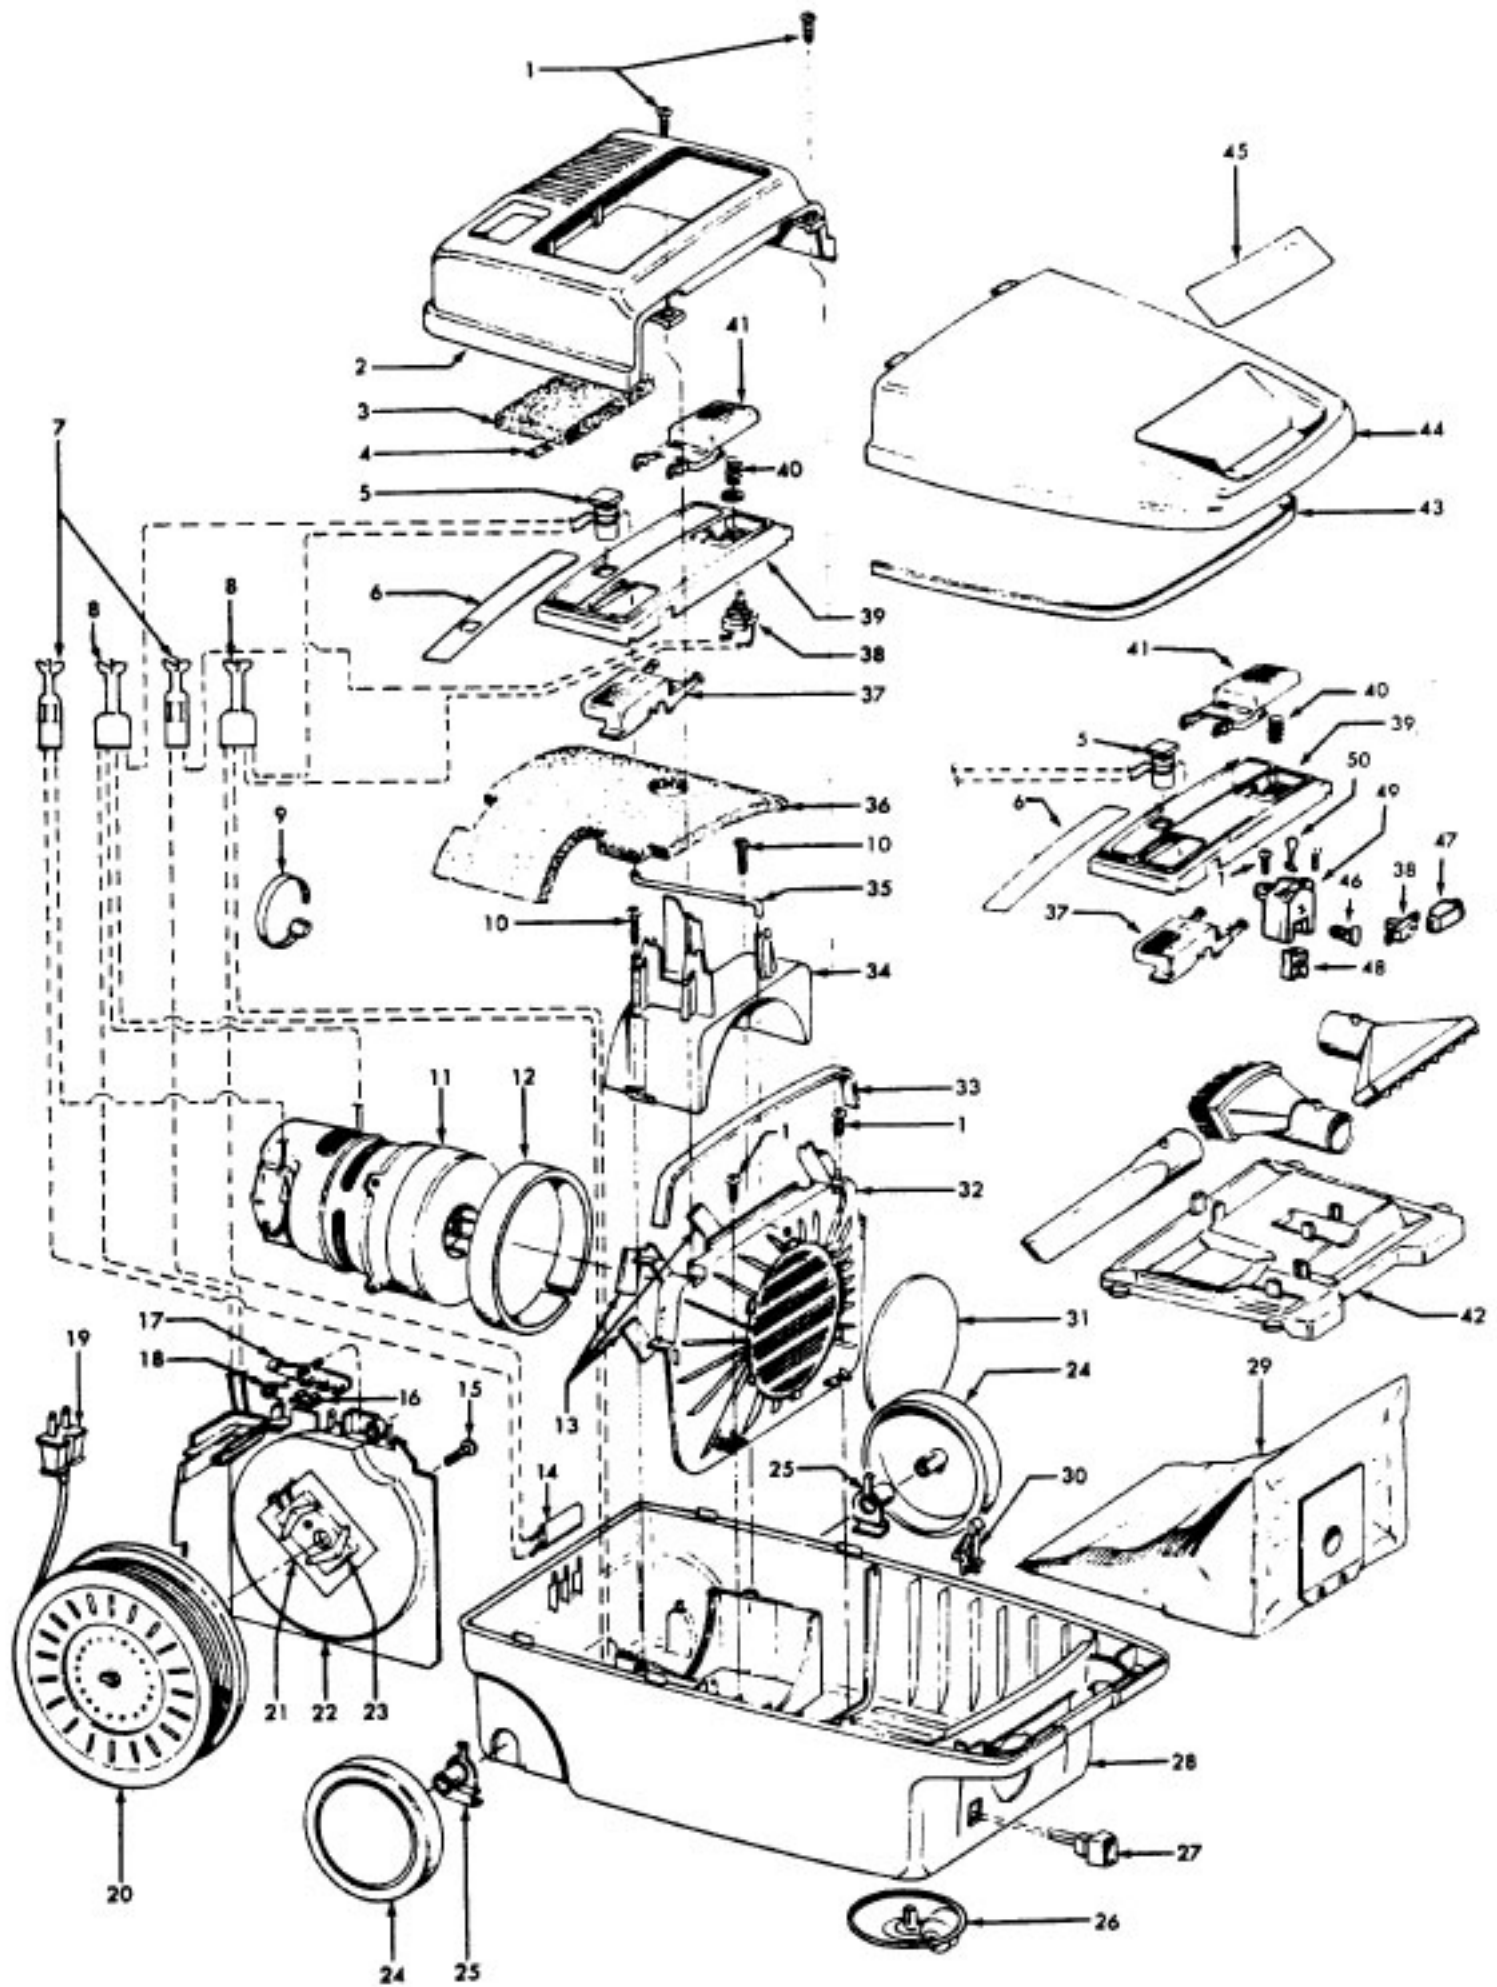

# HOOVER S3631 Owner's Manual

[Shop genuine replacement parts for HOOVER S3631](#)

[Find Your HOOVER Vacuum Cleaner Parts - Select From 1456 Models](#)

----- Manual continues below part list -----

## Available Replacement Parts for HOOVER S3631

<a href="#">H-4010028K</a>	BAG OEM HOOVER (3 PACK) K
<a href="#">H-43267002</a>	AGITATOR BEARING ASM
<a href="#">H-43414073</a>	Floor brush.
<a href="#">H-43414064</a>	DUSTING BRUSH (ONE PEICE)
<a href="#">HR-5000</a>	EXTENSION TUBE
<a href="#">HR-1050</a>	BELT FOR HOOVER

# Models S3499, S3501, S3631

Ref. No.	Part No.	Description
1	21447041	Screw
2	37195074	Motor Cover - AG - S3499, S3501, S3631
3	34163003	Diffuser
4	21366004	Speed Nut
5	27343212	Bag Indicator
6	51331007	Nameplate
7	12227	Insulated Term. (2 Wire)
8	18972	Insulated Term. (3 Wire)
9	27479307	Wire Tie
10	21447072	Screw
11	43578069	Motor- 4.0 -(P-156)
12	34143003	Seal
13	34132015	Pad
14	47534018	Thermal Protector
15	21447072	Screw
16	36222008	Brake Pad
17	38458008	Brake Arm
18	38353009	Spring
19	46383308	Cord - AG - 23 Ft.
20	46831106	Cord Reel
21	34165004	Insulator
22	37215170	Cord Reel Support - AG
23	47348076	Brush Block
24	38522061	Wheel - AG
25	38511015	Wheel Bearing
26	41432040	Wheel Carrier
27	46326058	Receptacle - AAP
	46326079	Receptacle - AG
28	37223212	Main Body - MV - S3499, S3631 (Inc. Item 14)
	37223230	Main Body - ZW - S3501 (Inc. Item 14)
29	4010028K	Paper Bag - 3 Pk.
30	36151015	Latch
31	31114010	Filter
32	36426014	Bulkhead
33	34133007	Seal
34	36321012	Motor Retainer
35	31727025	Vent Tube
36	34287021	Muffler
37	38422124	Cord Reel Pedal - AG -S3499 (Push Switch)
	38422122	Cord Reel Pedal - MV - S3499, S3631 (Slide Switch)
	38422120	Cord Reel Pedal - S3501 (Push Switch)
	38422123	Cord Reel Pedal - MV - S3501 (Slide Switch)
38	28212026	Switch - Push
	28177019	Switch - Slide