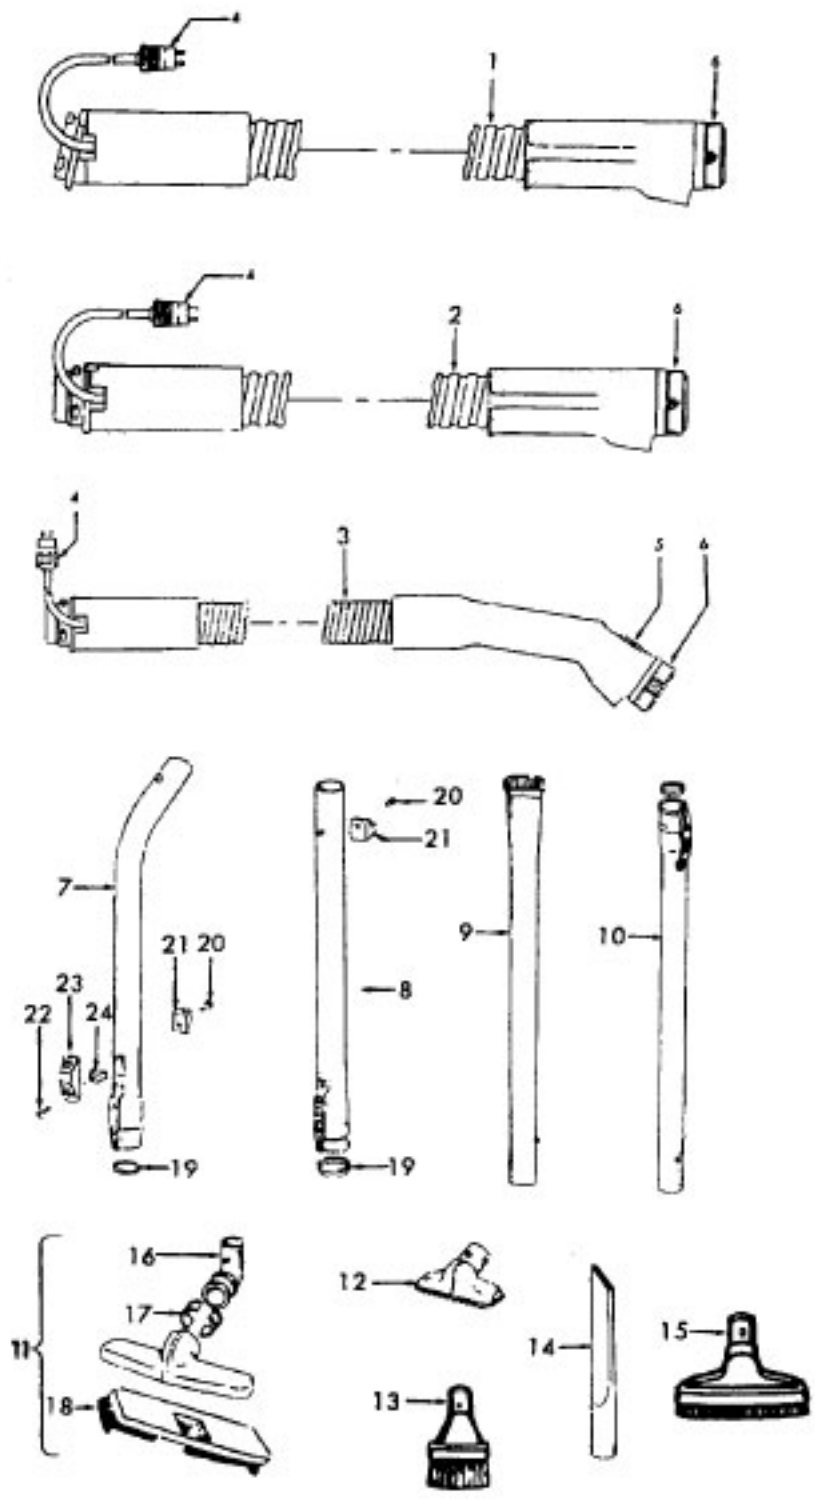

Cleaning Tools

Spirit & Celebrity

Ref. No.	Part No.	Description
1	43433085	Hose - AAP - Celebrity
2	43433032	Hose - JM - Spirit - 5-1/2'
3	43433067	Hose - AAP - Spirit - 5-1/2'
	43433081	Hose - MV -S/C- Spirit - 5-1/2'
	43433084	Hose - AAP - S/C - Spirit - 7'
	43433111	Hose - 2W - AG -S/C - Spirit
4	46321076	Cord Repair Kit
5	34777005	Suction Reg. Control - AG
	34777007	Suction Reg. Control - MV
6	36153009	Latch Ring - AG
7	43468055	Hose Tube - BL - 14
8	43453086	Extension Tube - BL - 22
	43453035	Extension Tube - AX - 22
	43453052	Extension Tube - 20 - AX (Gray Clip)
	43453058	Extension Tube - BL - 20 (Gray Clip)
9	3863801P	Extension Tube -Poly - AG
10	43453027	Extension Tube
11	43414073	Floor Brush - AG
12	38614023	Furniture Nozzle - 1 Pc. - 17
	43414057	Furniture Nozzle - AG
	38614024	Furniture Nozzle - AG
13	43414064	Dusting Brush - AG
14	38617017	Crevice Tool - AG
15	43414015	Furniture Brush - JM
	43414016	Furniture Brush - AG
16	38644040	Swivel Connector - JM
	38644020	Swivel Connector - AG
17	33712007	Split Ring
18	48447001	Brush Back
19	12845JM	Gasket
20	12783	Rivet
21	36171008	Cord Clip - MV
	36171005	Cord Clip - AG
22	13275	Screw
23	13142AG	Suction Control
24	13257BZ	Support