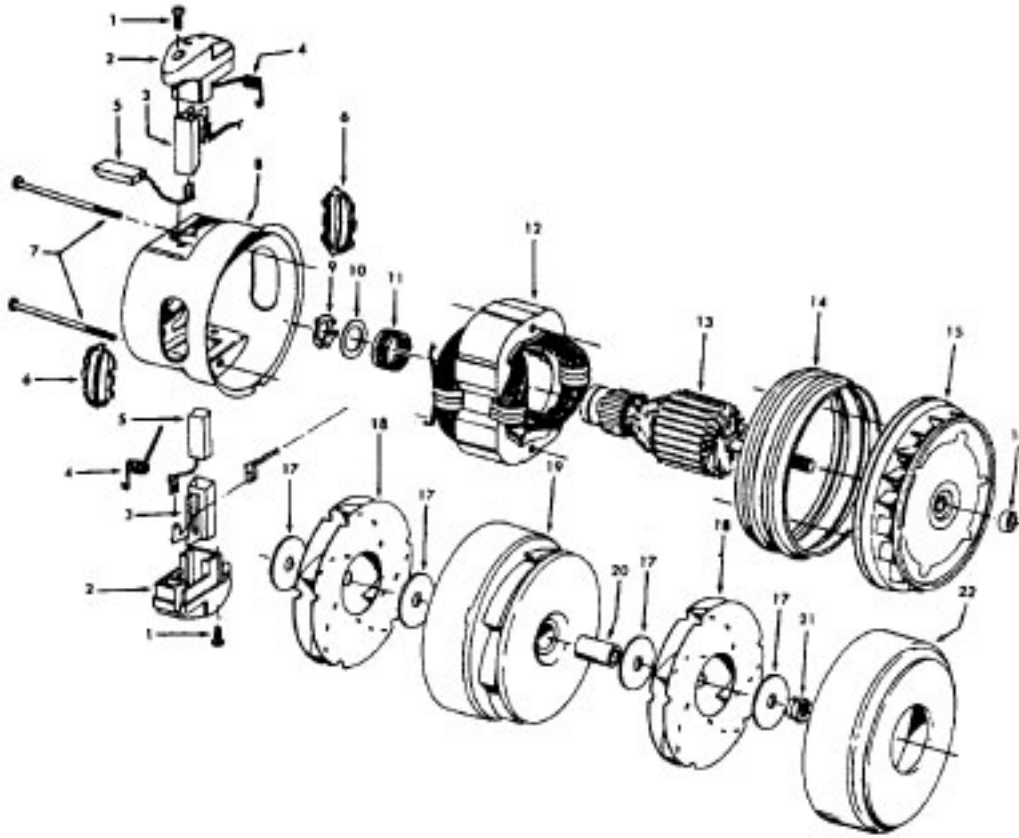

Motor 43578051 (3.1)
43578069 (4.0)

Ref. No.	Part No.	Description
1	21429406	Screw
2	168038AG	Brush Carrier
3	168506--	Brush Holder
4	38353004	Spring
5	167679	Carbon Brush
6	169702BZ	Bushing
7	36112003	Bolt 3.1
	21563061	Bolt 4.0
8	42192016	Motor Housing
9	21345116	Spring Washer
10	21312778	Thrust Washer
11	24198002	Star Ring
12	45311048	Field Coil 3.1
	45311022	Field Coil 4.0
13	44765185	Armature 3.1
	44765225	Armature 4.0
14	31195003	Motor Mount Insulator 3.1
	31195004	Motor Mount Insulator 4.0
15	43551013	Diffuser
16	31148009	Spacer
17	21312701	Washer
18	43566017	Fan
19	42192033	Interstage
20	31743003	Spacer
21	33426001	Nut
22	37196087	Fan Cover

Motor:

	43578051	43578069
	S3259	S3269-036
	S3269	S3269-070
	S3269-060	S3271-036
	S3271	S3271-070
	S3271-060	S3483
	S3295-031	S3485
	S3299-031	S3485-070
	S3405	S3487
	S3419	S3499
	S3423	S3501
	S3441-031	S3503
	S3441-070	S3505
	S3473	S3621
	S3475	S3629
	S3481	S3631
	S3627