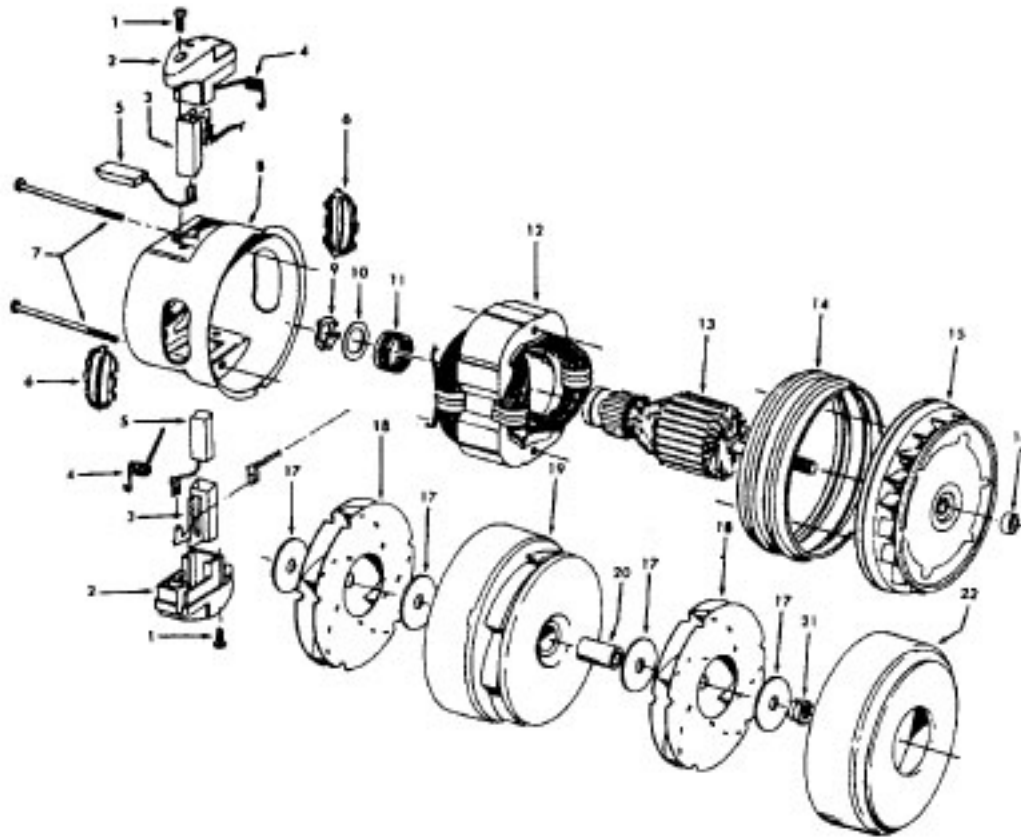

Power Nozzle - 48438190 - LZ

Models S3433, S3435, S3439, S3439-070, S3441, S3441-031, S3441-070, S3443, S3483, S3503, S3505

Ref. No.	Part No.	Description
1	46321088	Cord - AG - Standard Plug
2	42252174	Nozzle Body
3	48416009	Agitator - 4B
4	163768	Strain Relief
5	34663003	Bracket - RH
6	43482024	Nozzle Connector - LZ
7	12227	Insulated Terminal (2 Wire)
	48969	Wire Nut (2 Wire)
8	34112005	Seal
9	34337003	Seal
10	21447041	Screw
11	32175025	Wheel - AG
12	31523005	Wheel Shaft
13	42246120	Bottom Plate (Incl. Items 11,12)
14	21447007	Screw
15	34337004	Lower Seal
16	42256090	Duct Cover
17	34123015	Seal
18	35276001	Detent Spring
19	43177073	Motor
20	35271001	Bracket - LH
21	38528011	Belt

Agitator - 4B 48416009

1	41435018	Thread Guard
2	43267002	Bearing
3	21347003	Washer
4	36422001	End
5	48445017	Agitator Brush
6	160070	Shaft
8	38537002	End Pulley
9	41435021	Thread Guard

**Motor 43578051 (3.1)
43578069 (4.0)**

Ref. No.	Part No.	Description
1	21429406	Screw
2	168038AG	Brush Carrier
3	168506--	Brush Holder
4	38353004	Spring
5	167679	Carbon Brush
6	169702BZ	Bushing
7	36112003	Bolt 3.1
	21563061	Bolt 4.0
8	42192016	Motor Housing
9	21345116	Spring Washer
10	21312778	Thrust Washer
11	24198002	Star Ring
12	45311048	Field Coil 3.1
	45311022	Field Coil 4.0
13	44765185	Armature 3.1
	44765225	Armature 4.0
14	31195003	Motor Mount Insulator 3.1
	31195004	Motor Mount Insulator 4.0
15	43551013	Diffuser
16	31148009	Spacer
17	21312701	Washer
18	43566017	Fan
19	42192033	Interstage
20	31743003	Spacer
21	33426001	Nut
22	37196087	Fan Cover