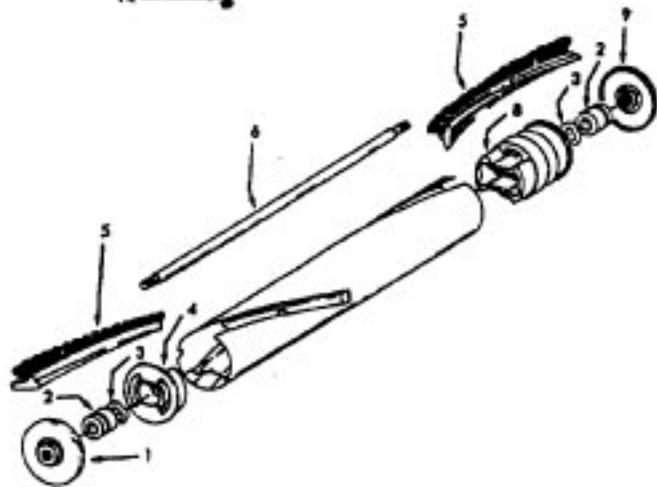

Agitator - 4B 48416009

1	41435018	Thread Guard
2	43267002	Bearing
3	21347003	Washer
4	36422001	End
5	48445017	Agitator Brush
6	160070	Shaft
8	38537002	End Pulley
9	41435021	Thread Guard