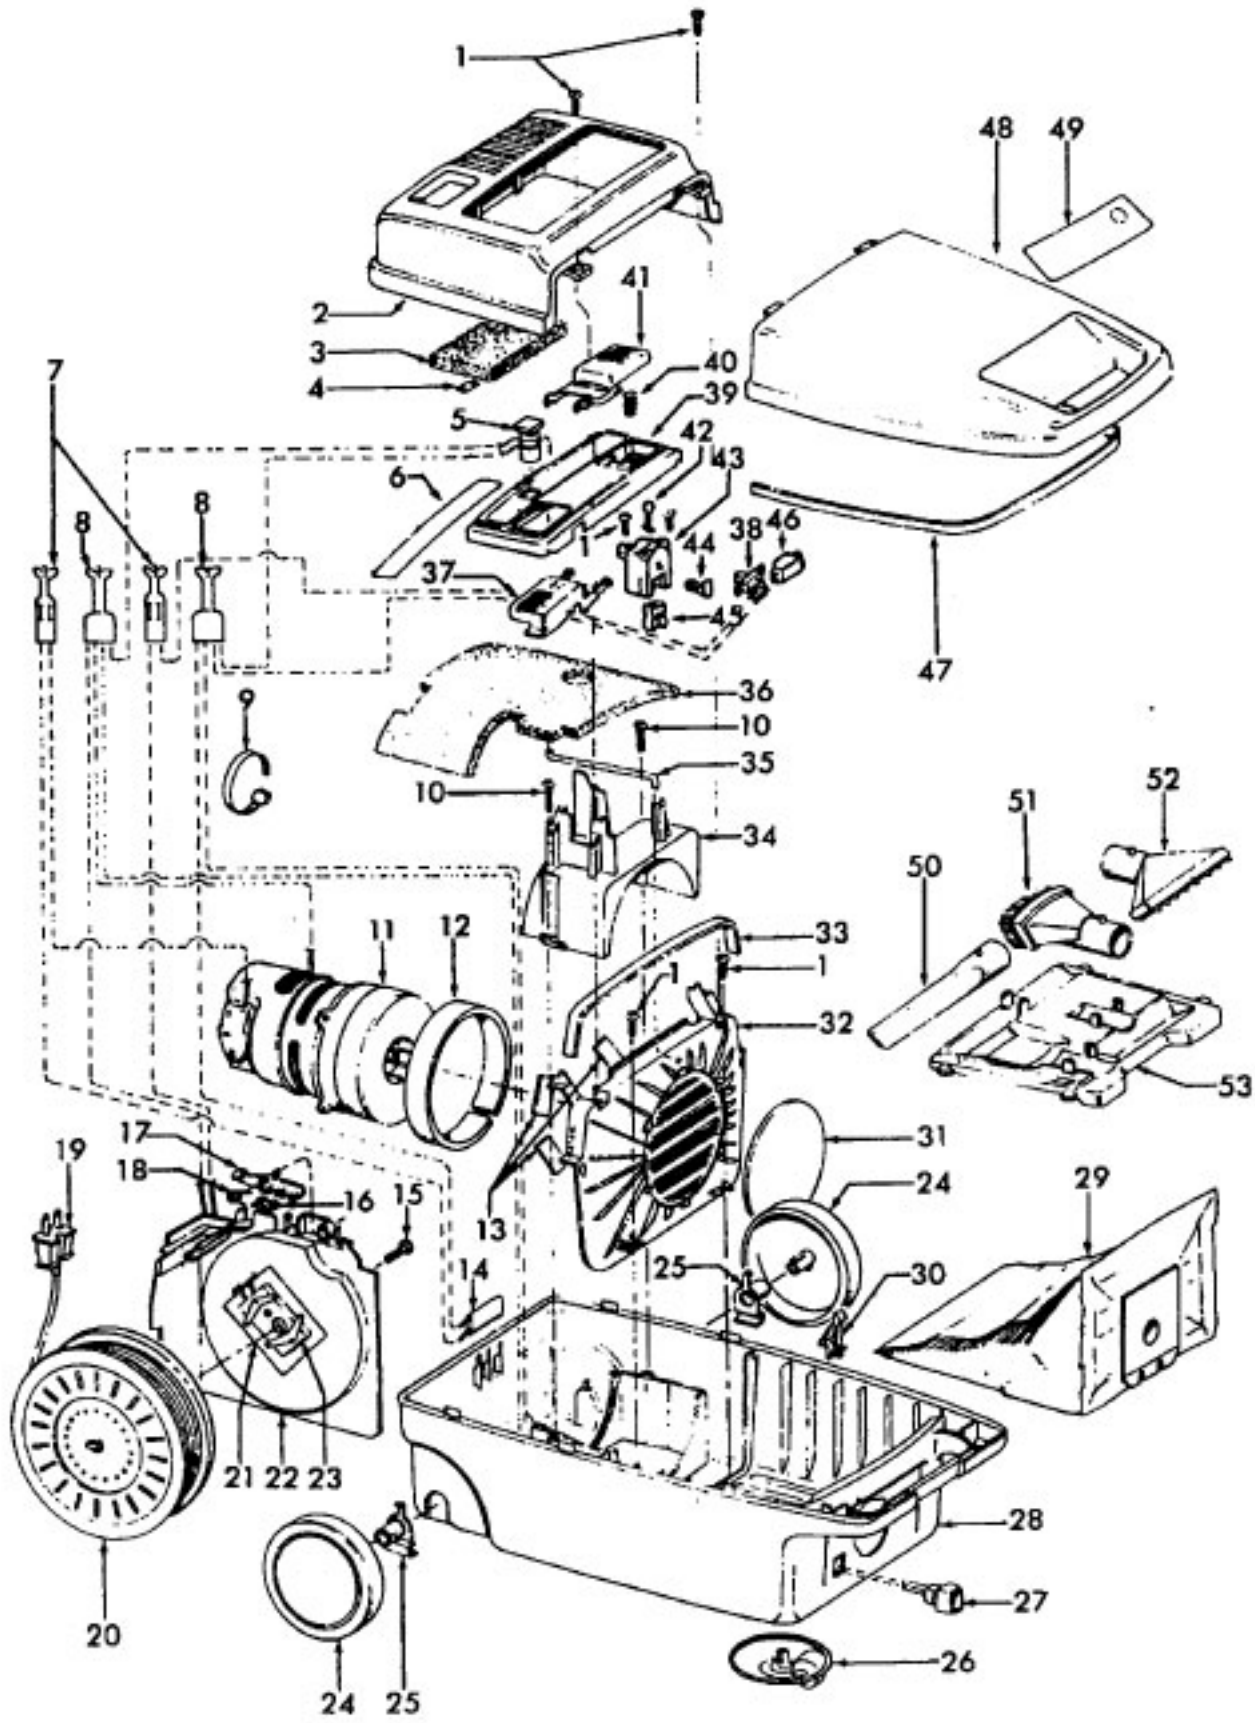

Ref. No.	Part No.	Description	Ref. No.	Part No.	Description
1	21447041	Screw (6)	36	34287021	Muffler
2	37195087	Motor Cover - AAY - S3505	37	38422117	Cord Reel Pedal - WW - S3505
	37195074	Motor Cover - AG - S3629		38422124	Cord Reel Pedal
3	34163003	Diffuser	38	28177019	Switch
4	21366004	Speed Nut	39	37214143	Control Panel - AAP - S3505
5	27343212	Bag Indicator		37214157	Control Panel - AG - S3629
6	51331007	Nameplate	40	38319002	Spring
7	12227	Insulated Terminal	41	38422149	Switch Pedal - AG
8	18972	Insulated Terminal (2)	42	38458002	Depressor
9		N/A	43	42262075	Actuator Housing
10	21447072	Screw (2)	44	38561003	Axle
11	43578069	Motor - 4.0 - (P-1 56)	45	34361001	Switch Actuator
12	34143003	Seal	46	37258082	Terminal Shield
13	34132015	Pad (4)	47	38781010	Lid Seal
14	47534018	Thermal Protector	48	42212107	Bag Housing Lid - AAY - S3505
15	21447072	Screw		42212116	Bag Housing Lid - WW - S3629
16	36222008	Brake Pad	49	52125116	Nameplate - S3505
17	38458008	Brake Arm		51375093	Nameplate - S3629
18	38353009	Spring	50	38617017	Crevice Tool - AG
19	46383311	Attachment Cord - AG - 20'	51	43414064	Dusting Brush - AG
20	46831106	Cord Reel Assm.	52	43414057	Furniture Nozzle - AG
21	34165004	Insulator	53	36433071	Tool Storage Tray - S3505
22	37215170	Cord Reel Support		36433124	Tool Rack - S3629
23	47348076	Brush Block		21447003	Screw - Self Tapping
24	38522061	Wheel - AG			
25	38511015	Wheel Bearing (2)	ITEMS NOT ILLUSTRATED		
26	41432040	Wheel Carrier		51151010	Bag Indicator - S3629
27	46326058	Receptacle - AAP		36172046	Spring Clip - S3629
	46326079	Receptacle Assem. - AG		21447041	Screw - Self Tapping - S3629
28	37231072	Main Body - AAP - S3505		56513282	Owner Manual - S3505
		(incl. Item 14)		56513309	Owner Manual - S3629
	37223212	Main Body - MV - S3629		58173383	Carton - S3505
		(Incl. Item 14)		58183003	Carton - S3629
29	4010028K	Disposable Bag (3 Pk.)		58366069	Mid Pad
30	36151015	Latch		58461023	Top Support
31	31114010	Filter	Accessories		
32	38428014	Bulkhead		48438190	Powered Nozzle -LZ -S3505 (P-173)
33	34133007	Seal		48438246	Powered Nozzle -AAP -S3629 (P-253)
34	36321012	Motor Retainer		43433084	Hose - 2W - S/C - AAP - S3505 ,
35	31727025	Vent Tube		43453052	S3629 (P- 92)
					Ext. Tube - 20 - AX