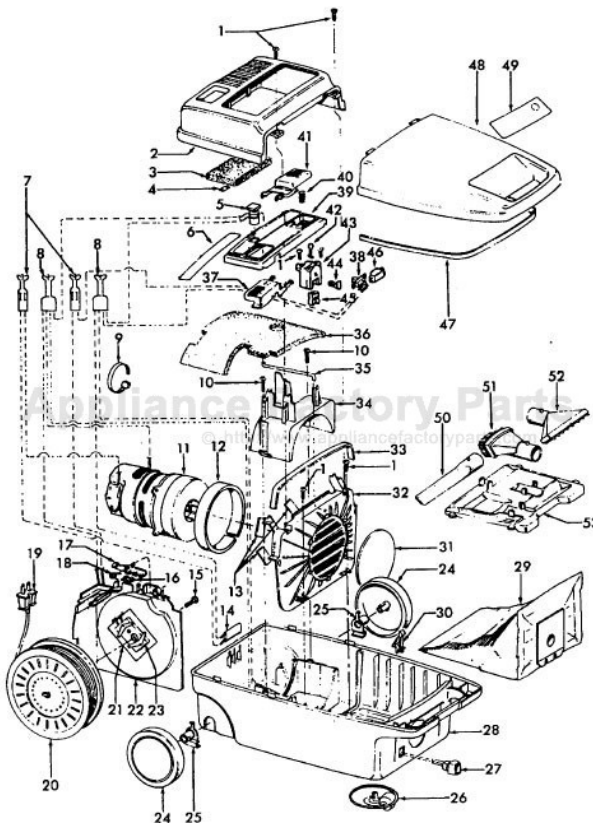

[Find Your HOOVER Vacuum Cleaner Parts - Select From 1456 Models](#)

----- Manual continues below part list -----