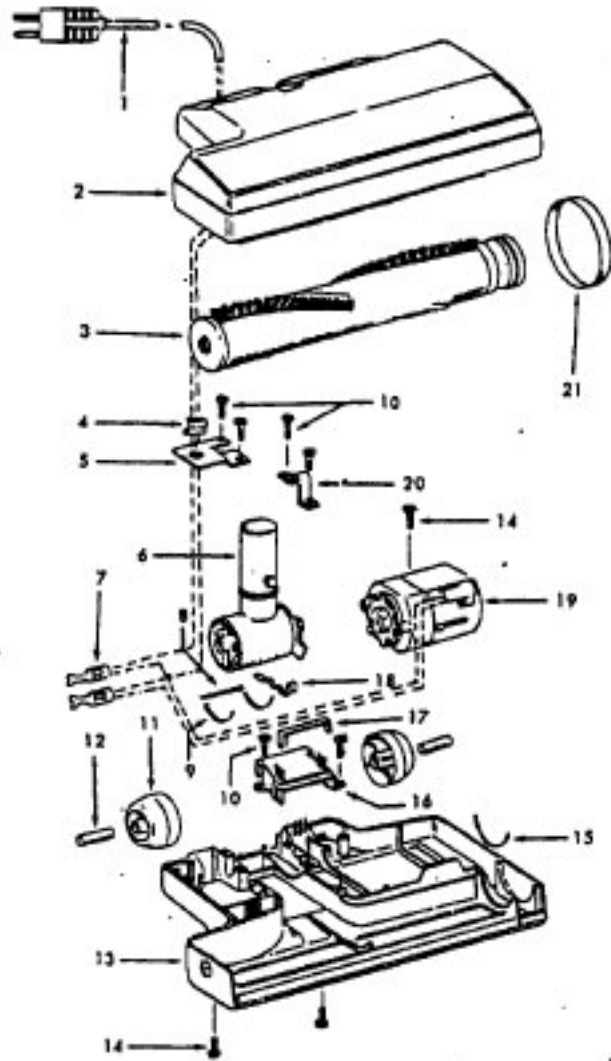

Power Nozzle - 48438190 - LZ

Models S3433, S3435, S3439, S3439-070, S3441, S3441-031, S3441-070, S3443, S3483, S3503, S3505

Ref. No.	Part No.	Description
1	46321088	Cord - AG - Standard Plug
2	42252174	Nozzle Body
3	48416009	Agitator - 4B
4	163768	Strain Relief
5	34663003	Bracket - RH
6	43482024	Nozzle Connector - LZ
7	12227	Insulated Terminal (2 Wire)
	48969	Wire Nut (2 Wire)
8	34112005	Seal
9	34337003	Seal
10	21447041	Screw
11	32175025	Wheel - AG
12	31523005	Wheel Shaft
13	42246120	Bottom Plate (Incl. Items 11,12)
14	21447007	Screw
15	34337004	Lower Seal
16	42256090	Duct Cover
17	34123015	Seal
18	35276001	Detent Spring
19	43177073	Motor
20	35271001	Bracket - LH
21	38528011	Belt