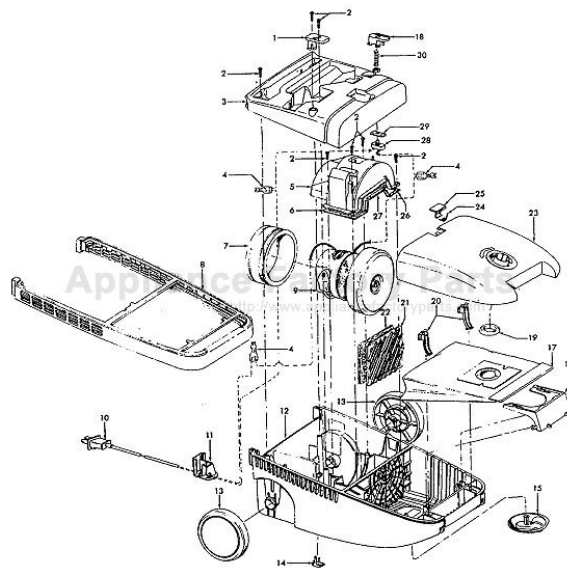

# HOOVER S3523 Owner's Manual

[Shop genuine replacement parts for HOOVER S3523](#)

[Find Your HOOVER Vacuum Cleaner Parts - Select From 1456 Models](#)

----- Manual continues below part list -----

## Available Replacement Parts for HOOVER S3523

<a href="#">H-4010064S</a>	BAG OEM HOOVER (3 PACK)
<a href="#">H-43414073</a>	Floor brush.
<a href="#">H-43414064</a>	DUSTING BRUSH (ONE PEICE)
<a href="#">H-38765009</a>	SECONDARY FILTER
<a href="#">HR-5000</a>	EXTENSION TUBE