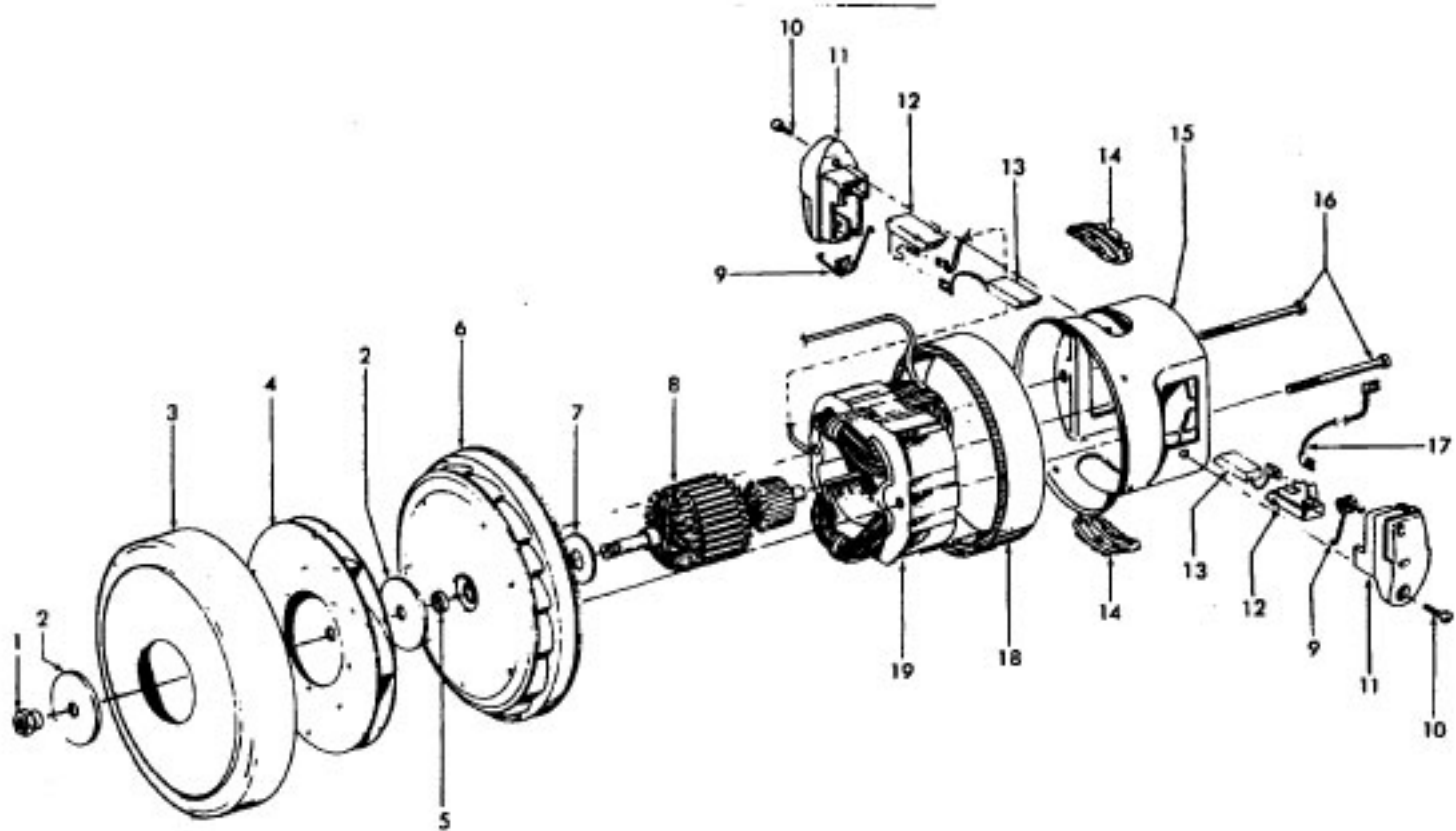

Motor Assembly

Models S3509, S3511, S3513, S3519
S3525, S3535, S3545

S3509 (7.8 Amp)
S3511 (7.8 Amp)
S3513 (7.8 Amp)
S3519 (7.8 Amp)
S3525 (9.7 Amp)
S3535 (9.7 Amp)
S3545 (10.4 Amp)

Note: Refer to Data Label on cleaner for reference to Amp rating.

Ref. No.	Part No.	Description
	43576126	Motor Assm. (Molded Diffuser)
	43578071	Motor Assm. (Die Cast Diffuser)
1	12028	Nut
2	21312774	Washer - FW (2)
3	37196065	Fan Cover
4	43551008	Fan
5	31148009	Bearing Spacer (Use w/Die Cast Diffuser)
	31148011	Bearing Spacer (Use w/Molded Diffuser)
6	43551012	Diffuser Assm. Comp. (Die Cast)
	43551030	Diffuser Assm. Comp. (Molded)
7	31165003	Bearing Retainer Plate (Die Cast Diffuser)
8	44765220	Armature Assm.

Ref. No.	Part No.	Description
9	38353004	Spring (2)
10	21429406	Screw (2)
11	168038AG	Brush Carrier (2)
12	168506	Brush Holder (2)
13	167679	Motor Brush Assm. (.2)
14	169702BZ	Bushing (2)
15	42193025	Motor Housing Assm.
16	36112006	Field Lamination Bolt (2) (Die Cast Diffuser)
	21447222	Field Lamination Bolt (2) (Phenolic Diffuser)
17	46176001	Lead Wire Assm.
18	36322031	Motor Gasket
19	45311048	Field Assm.