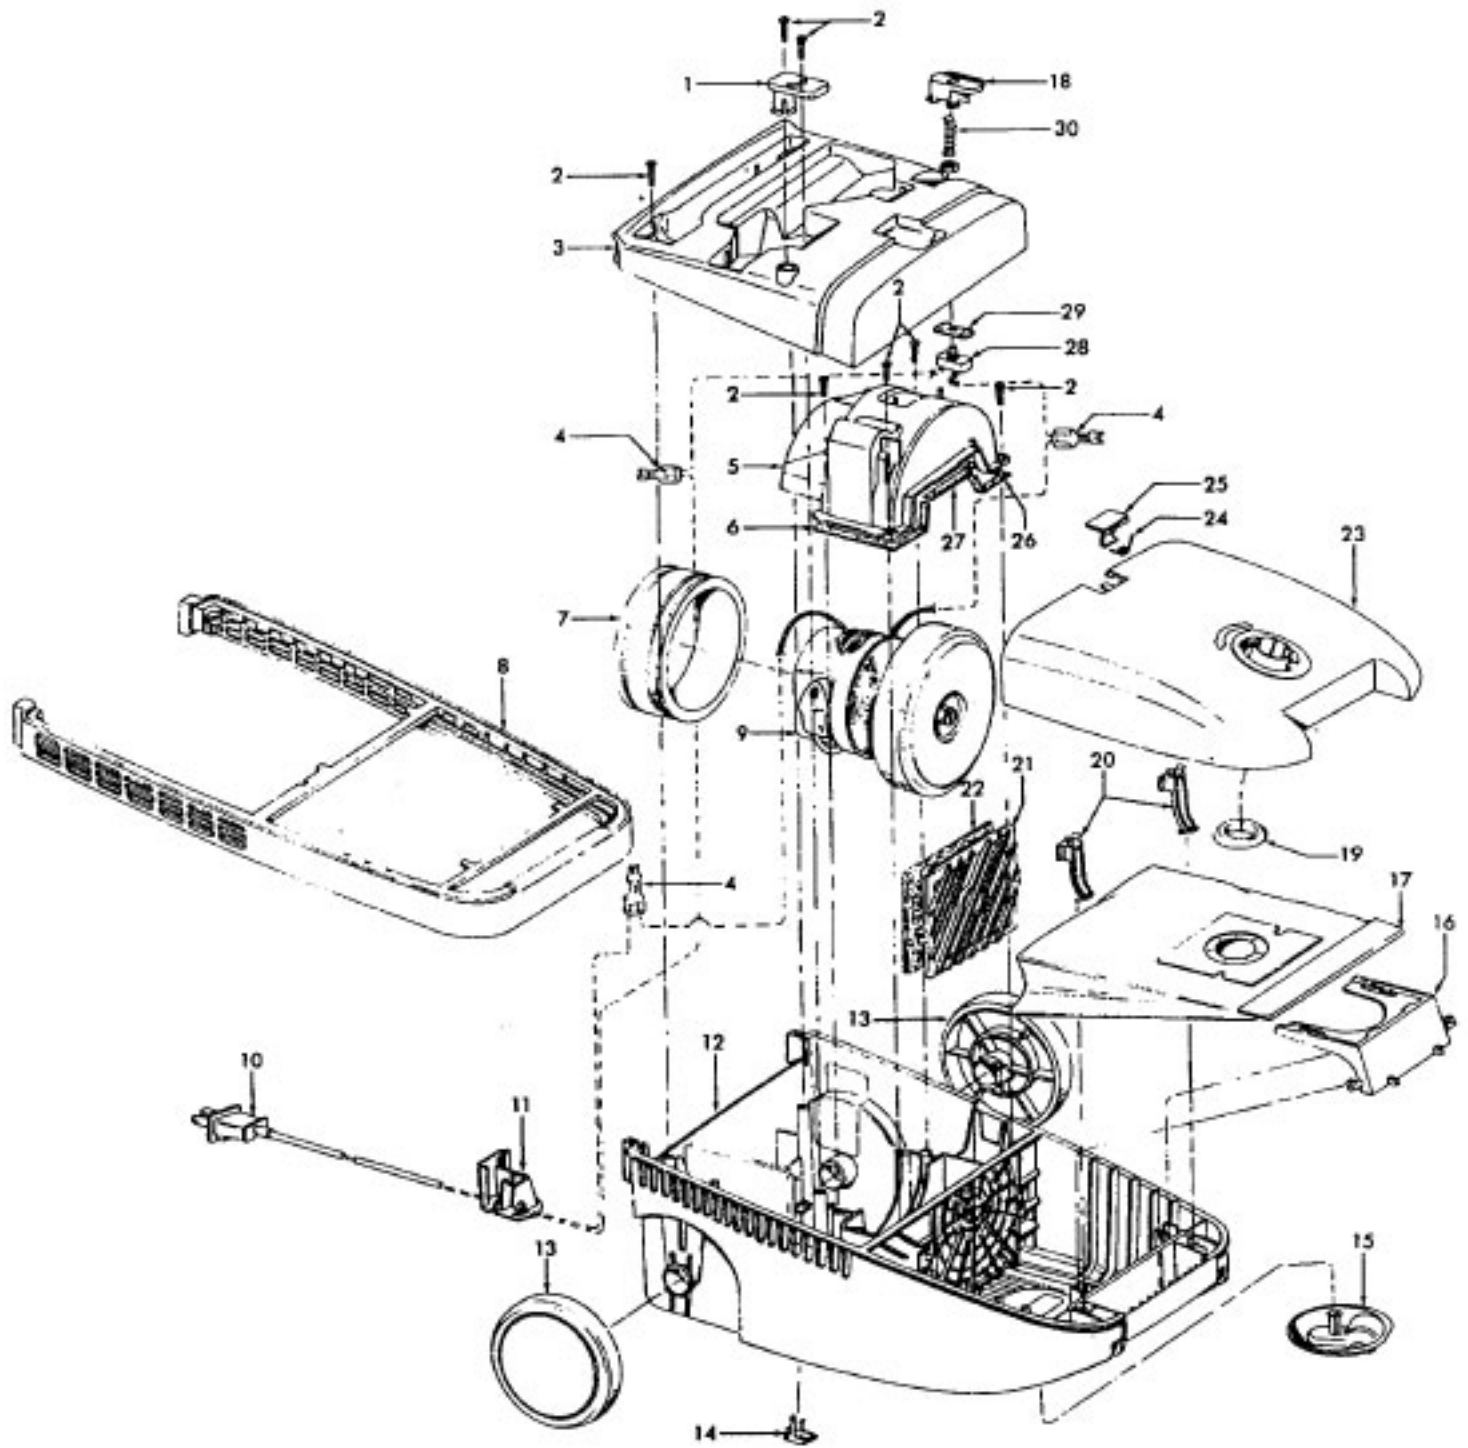

Futura
TurboPOWER 2000
PowerMax

Models S3509, S3511, S3519, S3523, S3527
Model S3547
Model S3510

**Futura
TurboPOWER 2000
PowerMax**

**Models S3509, S3511, S3519, S3523, S3527
Model S3547
Model S3510**

Ref. No.	Part No.	Description
1	39442034	Cord Wrap - AG
2	21447217	Screw (7)
3	Note: Motor Cover Assembly's include item 1	
	41426098	Motor Cover Assem. - AAS - S3509
	41426100	Motor Cover Assem. - ABC - S3511
	41426076	Motor Cover Assem. - ABB - S3519
	41426115	Motor Cover Assem. - ACA - S3523
	41426116	Motor Cover Assem. - ABB - S3527, S3510
	41426119	Motor Cover Assem. - AG - S3547
4	12227	Insulated Terminal (3)
	27618508	Wire Connector
5	41312040	Motor Retainer Assem. - AAP (incl. Items 6,26,27)
6	34633003	Retainer Seal - RH
7	36322031	Motor Mount - BZ
8	36235069	Furniture Guard - AG
9	43576184	Motor Assem. - S3509, S3511, S3510 (7.3 Amps) (P-266)
	43576114	Motor Assem. - (P-250)
	43576126	Motor Assem. - S3509, S3511 (7.9 Amps) (P-267) - S3509, S3511, S3519 (7.8 Amps)
	43576186	Motor Assem. Comp. - S3523, S3527, S3547 (P-290)
10	46383273	Attachment Cord - AAP
	46383289	Attach. Cord - AG - S3510, S3523, S3527, S3547
11	36215033	Strain Relief - ABU
	36215034	Strain Relief - AG - S3547
12	42215051	Main Body Assem. - ABU - S3510, S3523, S3527 (incl. Items 8, 13, 14, 15)
	42215052	Main Body Assem. - AG - S3547 (Incl. Items 8, 13, 14, 15)
13	38522065	Wheel - AG (2)
14	37258130	PTO Cover - AAP
	37258134	PTO Cover - ABU - S3523, 27
	37258136	PTO Cover - AG - S3547
15	41432040	Wheel Carrier Assem.
16	36424010	Bag Collar Support - AG
17	4010064S	Throw Away Bag Assem. - 3 Pk.
18	38422162	Switch Pedal - AAP - with Post
	38422164	Switch Pedal - AG - w/o Post (Use with 28218048 Switch)
19	36424012	Bag Collar Seal
20	36151027	Bag Lid Hinge - AG (2)
21	37944005	Filter Retainer - AG
22	38765009	Secondary Filter
23	Note: Bag Lid Assembly's include Items 19, 24, 25	
	42217132	Bag Lid Assem. - AAS - S3509
	42217138	Bag Lid Assem. - ABB - S3519
	42217136	Bag Lid Assem. - AG - S3511
	42217155	Bag Lid Assem. - ACA - S3523
	42217156	Bag Lid Assem. - ABB - S3527
	42212135	Bag Lid Assem. - S3547
	42217172	Bag Lid Assem. - ABB - S3510
24	38351009	Torsion Spring - FW
25	36153041	Bag Lid Latch - AAS - S3509
	36153040	Bag Lid Latch - AG - S3510, S3511, S3547
	36153044	Bag Lid Latch - ABB - S3519, S3527
	36153054	Bag Lid Latch - ACA - S3523
26	34633002	Retainer Seal - LH
27	34123040	Retainer Seal - Center

Ref. No.	Part No.	Description
28	28212026	Switch - with Leads
	28218048	Switch - with Terminals
29	34135014	Switch Mounting Plate
30	38314022	Spring - FW
	38314026	Spring - S3510, S3523, S3527, S3547
	56513332	Owner Manual
	56513339	Owner Manual - S3547
	56513348	Owner Manual - S3510
	59814004	Carton
	58175100	Carton - S3523, S3527
	58175115	Carton - S3547
	58211011	Bottom Support - Front
	58211012	Bottom Support - Rear
	58362004	Top Support
	58368007	Mid Pad
CLEANING TOOLS - S3509, S3510, S3511, S3519 (P-240)		
	38617017	Crevice Tool - AG
	43414057	Furniture Nozzle - AG
	43414064	Dusting Brush Assem. - AG
	3863801P	Extension Tube - AG
	43434241	Hose - ABX/AG Molded (P-251)
	43434242	Hose - AAP/AAZ Molded - w S/C (P-251)
	43434260	Hose - AG- S3510 - (P-251)
	43414172	R & F Nozzle - STD - S3510 (P-188)
	0M114169	R & F Nozzle - STD -S3509, S3511 (P-188)
	43414101	R & F Nozzle - Dlx. - S3519 (P-188)
CLEANING TOOLS - S3523, S3527, S3547 (P-240)		
	38617017	Crevice Tool - AG
	43414057	Furniture Nozzle - AG
	43414064	Dusting Brush Assem. - AG
	3863801P	Ext. Tube - Poly - AG
	43453027	Ext. Tube - S3547 - AX
	43434241	Hose - ABX/AG - S3523, S3547 (P-251)
	43434242	Hose - ABX/AG - S/C - S3527 (P-251)
	0M114169	R & F Nozzle - STD - S3523, S3527 (P-188)
	43414170	R & F Nozzle - STD - S3547 (P-188)

Note: Refer to Data Label on cleaner for reference to Amp Rating