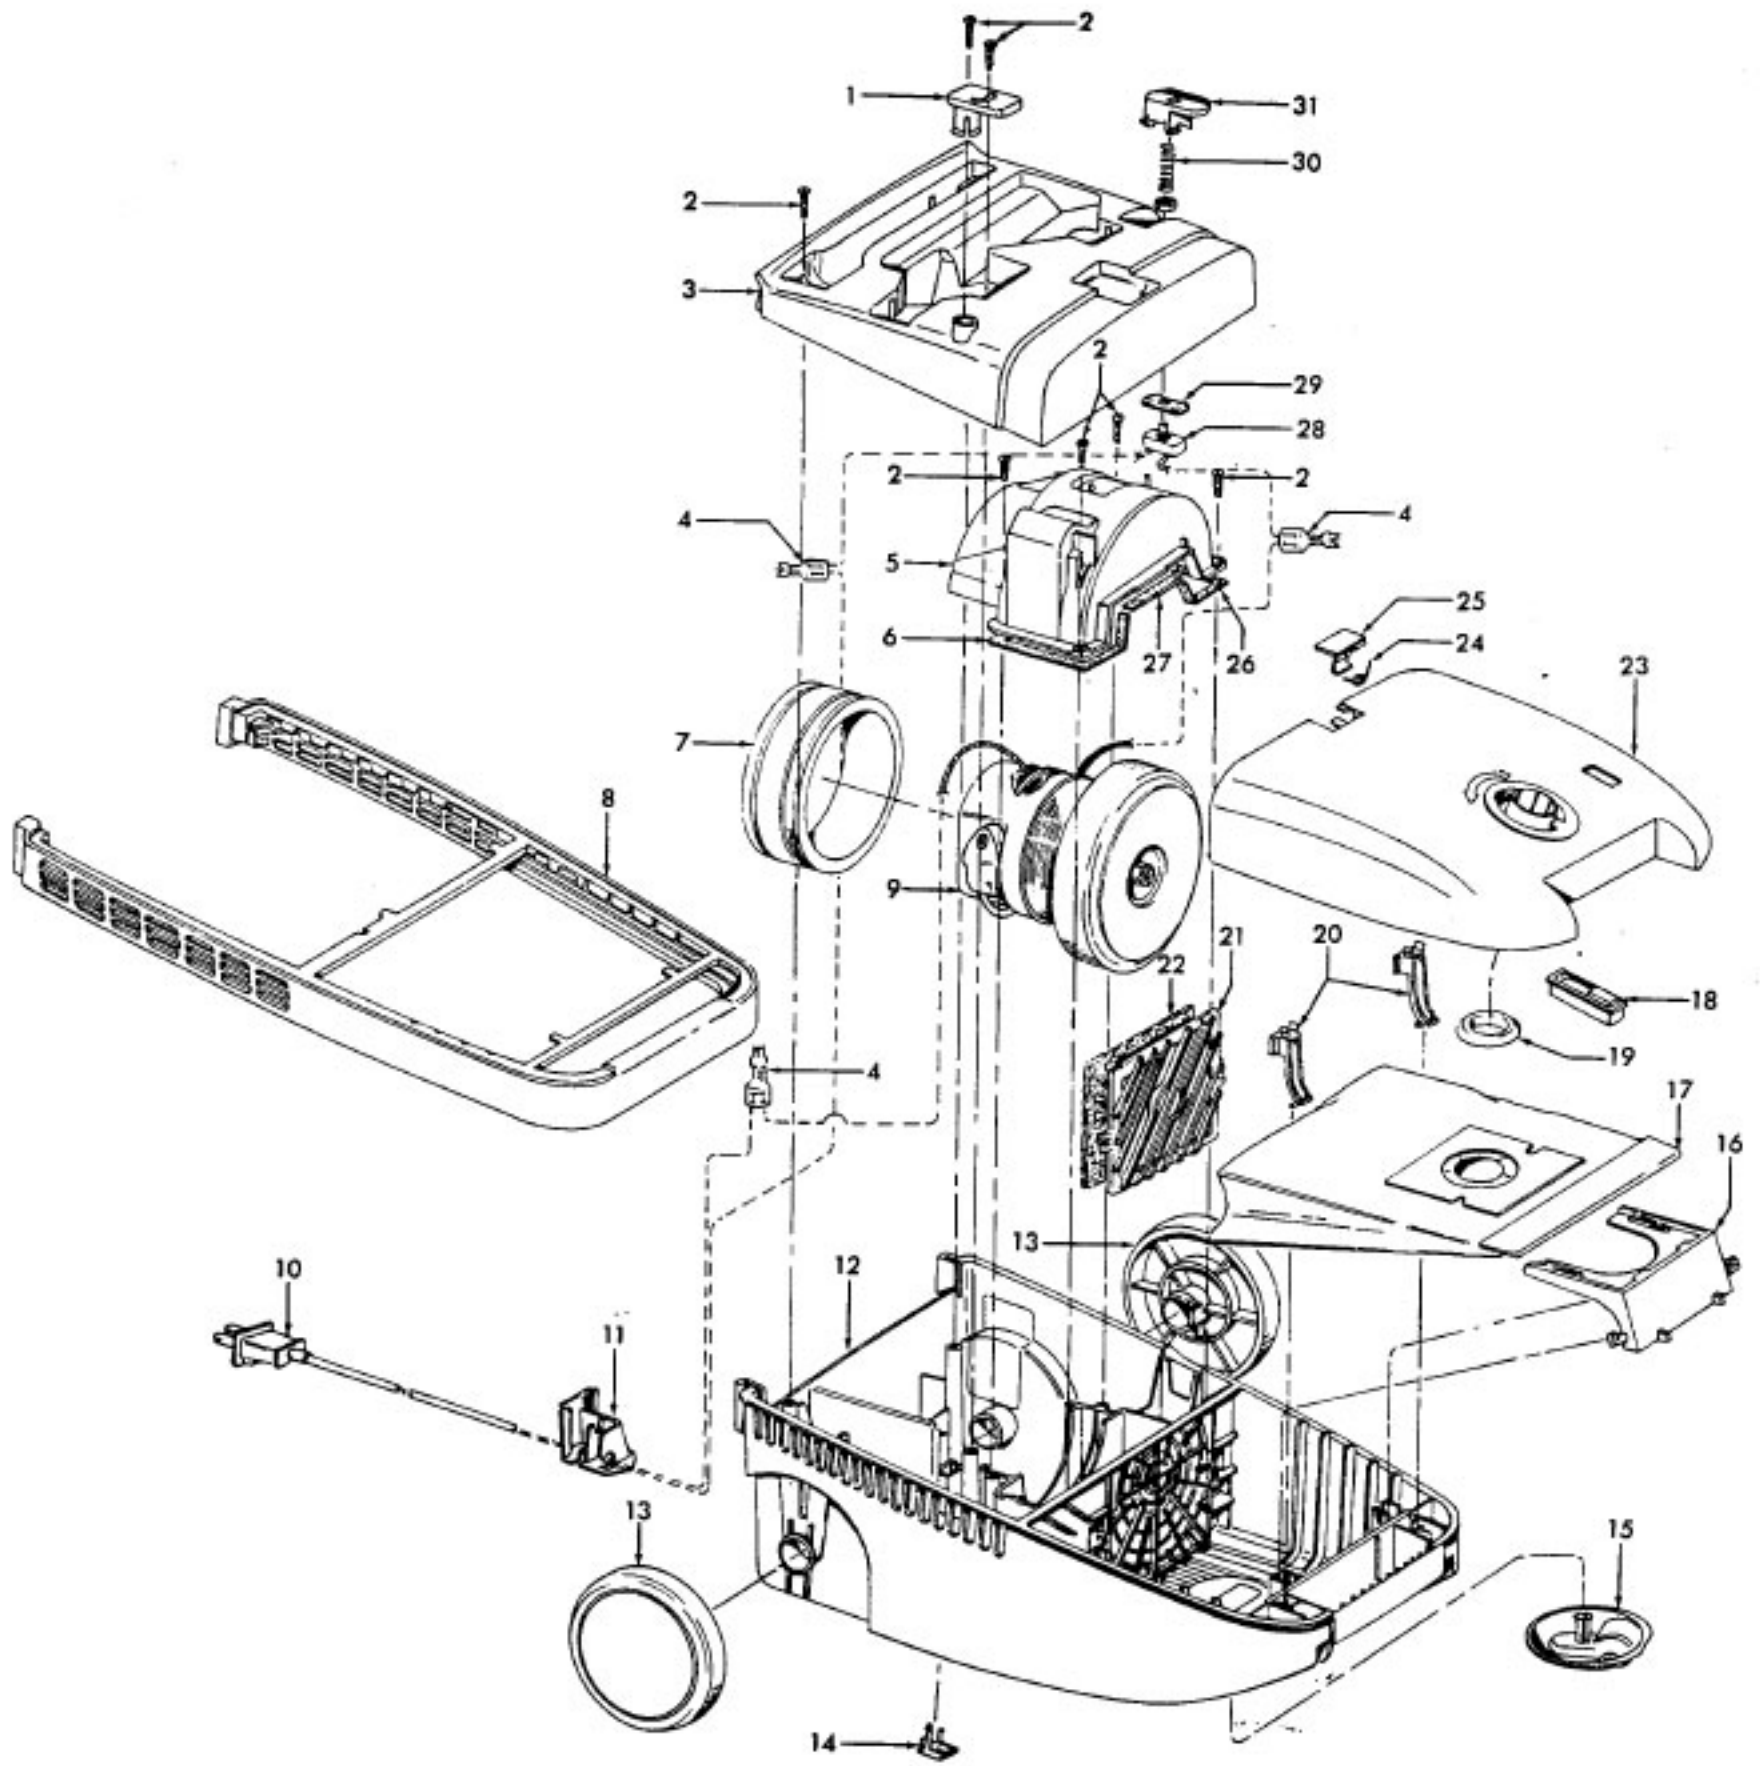

Futura

Models S3513, S3515, S3517, S3533

Ref. No.	Part No.	Description	Ref. No.	Part No.	Description
1	39442034	Cord Wrap - AG	26	34633002	Retainer Seal - LH
2	21447217	Screw (7)	27	34123040	Retainer Seal - Center
3	41426055	Motor Cover Assm. - AG - S3513, S3515 (Incl. Item 1)	28	28212026	Switch Assm. - with Leads
	41426052	Motor Cover Assm. - AG - S3517 (Incl. Item 1)		28218048	Switch - with Terminals
	41426117	Motor cover Assm. - ABM - S3533 (incl. Item 1)	29	34135014	Switch Mounting Plate
4	12227	Insulated Terminal (3)	30	38314022	Spring - FW
5	41312040	Motor Retainer - AAP (Incl. Items 6,26,27)		38314026	Spring - S3533
6	34633003	Retainer Seal - RH	31	38422162	Switch Pedal - AAP - with Post
7	36322031	Motor Mount - BZ		38422164	Switch Pedal - AG - w/o Post (Use with 28218048 Switch)
8	36235069	Furniture Guard - AG		56513332	Owner Manual - S3513, S3533, S3517
9	43576118	Motor Assm. - S3515, S3517 (P-249)		56513330	Owner Manual - S3515
	43576116	Motor Assm. - S3515 (8.0 Amps) (P-235)		59814004	Carton
	43576186	Motor Assm. - S3533 (P-290)		58175081	Carton - S3517
	43576114	Motor Assm. - (P-250)		58175100	Carton - S3533
	43576126	Motor Assm. - S3513 (P-267)		58211011	Bottom Support - Front
10	N/A	Attachment Cord - AAP		58211012	Bottom Support - Rear
	46383289	Attachment Cord - AG - S3533		58368007	Mid Pad
11	36215033	Strain Relief - ABU		58362004	Top Support
12	42215051	Main Body Assm. - ABU (Incl. Items 8,13,14,15)	CLEANING TOOLS (P-240)		
13	38522065	Wheel - AG (2)		38617017	Crevice Tool - AG
14	37258130	PTO Cover - AAP		43414057	Furniture Nozzle - AG
	37258134	PTO Cover - ABU - S3533		43414064	Dusting Brush Assm. - AG
15	41432040	Wheel Carrier Assm. - AG		43453027	Ext. Tube
16	36424010	Bag Collar Support - AAP		43453018	Ext. Tube - BL 20
17	4010064S	Throw Away Bag Assm. - 3 Pk.		43434242	Hose - AAZ/AAP Molded - w S/C (P-251)
18	51151010	Bag Indicator		43414101	Rug & Floor Nozzle - DLX (P-188)
19	36424012	Bag Collar Seal - AG	CLEANING TOOLS (P-240) S3533		
20	36151027	Bag Lid Hinge - AAT (2)		38617017	Crevice Tool - AG
21	37944005	Filter Retainer - AG		43414057	Furniture Nozzle - AG
22	38765009	Secondary Filter		43414064	Dusting Brush Assm. - AG
23	42217107	Bag Lid Assm. - AG - S3515, S3513 (incl. Items 18,19,24,25)		43453027	Ext. Tube - AX 20
	42217065	Bag Lid Assm. - AG - S3517 (4.0 PHP) (Incl. Items 18,19,24,25)		43434242	Hose - ABX/AG - Molded w/sc (P-251)
	42217135	Bag Lid Assm. - AG - S3517 (4.8 PHP) (incl. Items 18,19,24,25)		0M114169	Rug & Floor Nozzle - STD (P-188)
	42217150	Bag Lid Assm. - ABM -S3533 (incl. Items 18, 19, 24, 25)	Note: Refer to Data Label on cleaner for reference to Amp Rating.		
24	38351009	Torsion Spring - FW			
25	36153040	Bag Lid Latch - AG - S3515, S3517, S3533			
	36153042	Bag Lid Latch - ABC - S3513