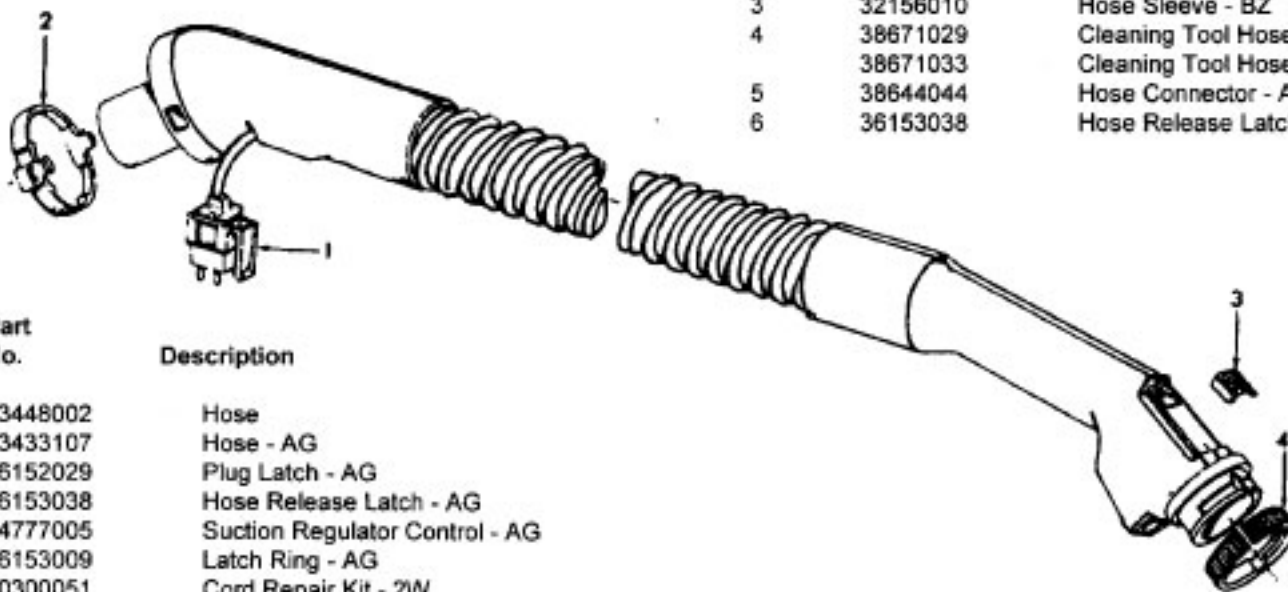

Hose Assemblies

Futura/TurboPOWER/PowerMax

Ref. No.	Part No.	Description
	43434242	Hose Assem. Comp. - ABX/AG - S/C S3513, S3515, S3517, S3527
1	43434260	Hose Assem. Comp. - AG - S3510
	43466044	Hose Grip Assem. - AAP
	43466068	Hose Grip Assem. - AG - S3527
	43466072	Hose Grip Assem. - AG - S3510
2	38711006	Suction Control Ring - MV
	38711012	Suction Control Ring - ABN - S3527
	38711014	Suction Control Ring - AG - S3510
3	36171025	Hose Connector Collar
4	32156010	Hose Sleeve - BZ
5	38671029	Cleaning Tool Hose - AAZ
	38671033	Cleaning Tool Hose - ABX - S3527
	38671034	Cleaning Tool Hose - AG - S3510
6	38644044	Hose Connector - AG
7	36153038	Hose Release Latch - AG

Ref. No.	Part No.	Description
1	43434241	Hose Assem. Comp.
	43466054	Hose Grip Assem. - AAP
	43466066	Hose Grip Assem. - AG - S3523
2	36171025	Hose Connector Collar
3	32156010	Hose Sleeve - BZ
4	38671029	Cleaning Tool Hose - AAZ
	38671033	Cleaning Tool Hose - ABX - S3523
5	38644044	Hose Connector - AG
6	36153038	Hose Release Latch - AG