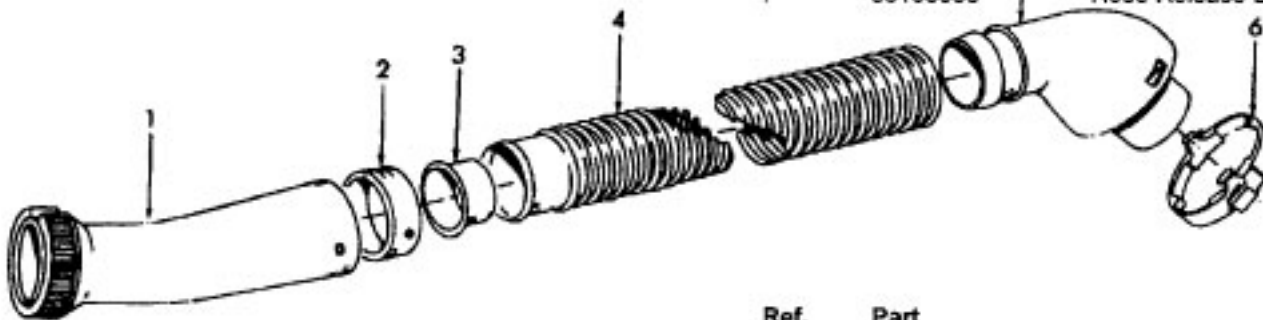

Hose Assemblies

Futura/TurboPOWER/PowerMax

Ref. No.	Part No.	Description
	43434242	Hose Assem. Comp. - ABX/AG - S/C S3513, S3515, S3517, S3527
1	43434260	Hose Assem. Comp. - AG - S3510
	43466044	Hose Grip Assem. - AAP
	43466068	Hose Grip Assem. - AG - S3527
	43466072	Hose Grip Assem. - AG - S3510
2	38711006	Suction Control Ring - MV
	38711012	Suction Control Ring - ABN - S3527
	38711014	Suction Control Ring - AG - S3510
3	36171025	Hose Connector Collar
4	32156010	Hose Sleeve - BZ
5	38671029	Cleaning Tool Hose - AAZ
	38671033	Cleaning Tool Hose - ABX - S3527
	38671034	Cleaning Tool Hose - AG - S3510
6	38644044	Hose Connector - AG
7	36153038	Hose Release Latch - AG