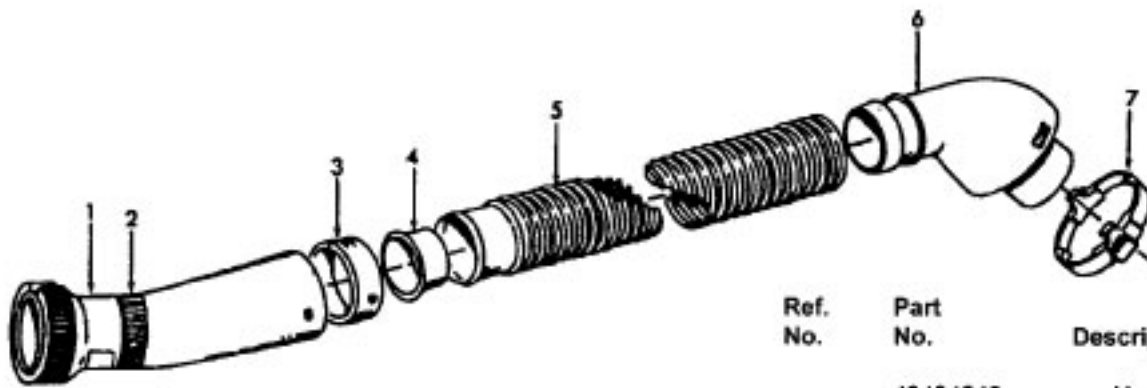

Hose Assemblies

Futura/TurboPOWER/PowerMax

Ref. No.	Part No.	Description
	43434242	Hose Assem. Comp. - ABX/AG - S/C S3513, S3515, S3517, S3527
1	43434260	Hose Assem. Comp. - AG - S3510
	43466044	Hose Grip Assem. - AAP
	43466068	Hose Grip Assem. - AG - S3527
	43466072	Hose Grip Assem. - AG - S3510
2	38711006	Suction Control Ring - MV
	38711012	Suction Control Ring - ABN - S3527
	38711014	Suction Control Ring - AG - S3510
3	36171025	Hose Connector Collar
4	32156010	Hose Sleeve - BZ
5	38671029	Cleaning Tool Hose - AAZ
	38671033	Cleaning Tool Hose - ABX - S3527
	38671034	Cleaning Tool Hose - AG - S3510
6	38644044	Hose Connector - AG
7	36153038	Hose Release Latch - AG