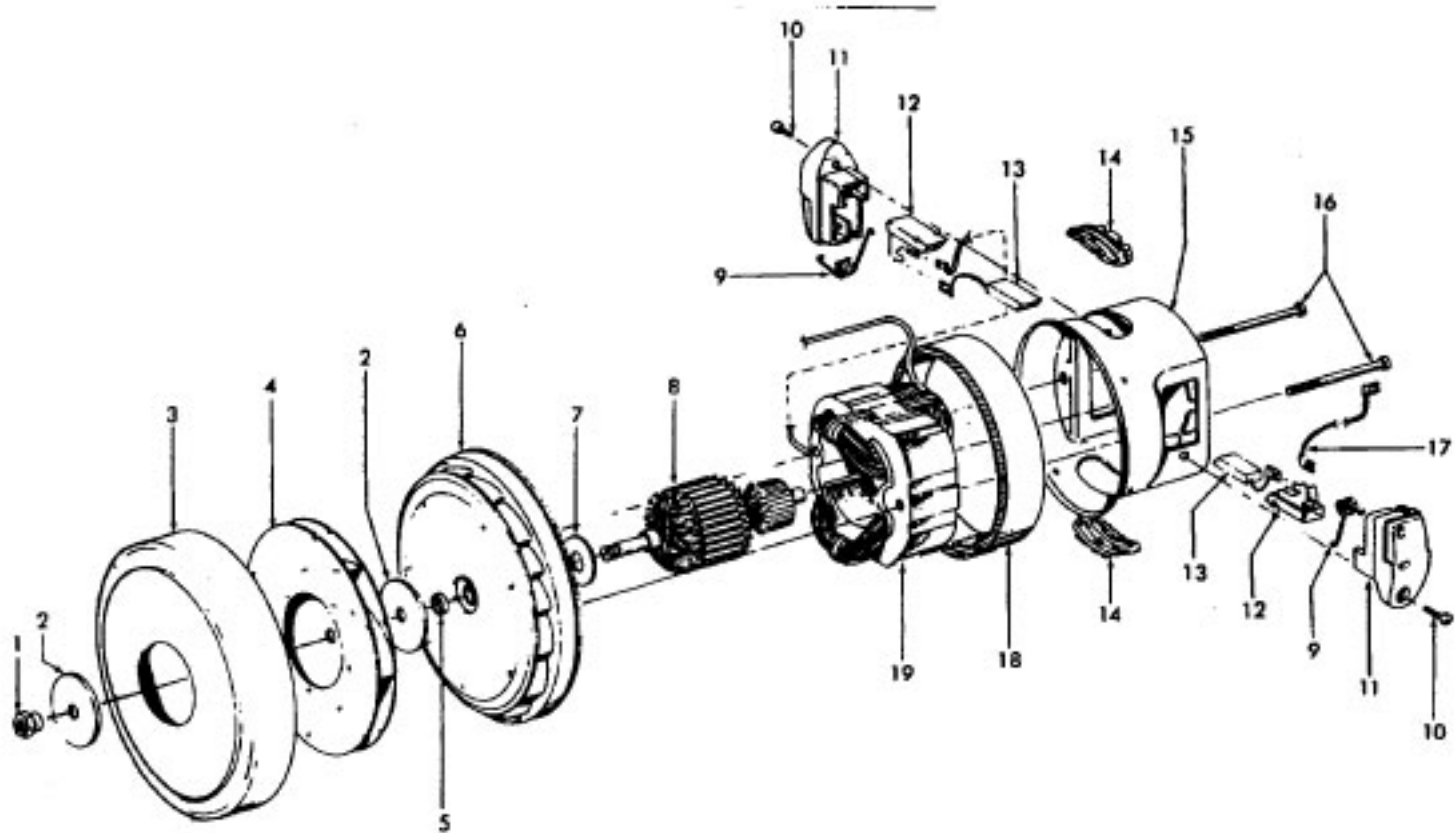

Motor Assembly

Models S3509, S3511, S3513, S3519
S3525, S3535, S3545

S3509 (7.8 Amp)
S3511 (7.8 Amp)
S3513 (7.8 Amp)
S3519 (7.8 Amp)
S3525 (9.7 Amp)
S3535 (9.7 Amp)
S3545 (10.4 Amp)

Note: Refer to Data Label on cleaner for reference to Amp rating.

Ref. No.	Part No.	Description
	43576126	Motor Assm. (Molded Diffuser)
	43578071	Motor Assm. (Die Cast Diffuser)
1	12028	Nut
2	21312774	Washer - FW (2)
3	37196065	Fan Cover
4	43551008	Fan
5	31148009	Bearing Spacer (Use w/Die Cast Diffuser)
	31148011	Bearing Spacer (Use w/Molded Diffuser)
6	43551012	Diffuser Assm. Comp. (Die Cast)
	43551030	Diffuser Assm. Comp. (Molded)
7	31165003	Bearing Retainer Plate (Die Cast Diffuser)
8	44765220	Armature Assm.

Ref. No.	Part No.	Description
9	38353004	Spring (2)
10	21429406	Screw (2)
11	168038AG	Brush Carrier (2)
12	168506	Brush Holder (2)
13	167679	Motor Brush Assm. (.2)
14	169702BZ	Bushing (2)
15	42193025	Motor Housing Assm.
16	36112006	Field Lamination Bolt (2) (Die Cast Diffuser)
	21447222	Field Lamination Bolt (2) (Phenolic Diffuser)
17	46176001	Lead Wire Assm.
18	36322031	Motor Gasket
19	45311048	Field Assm.