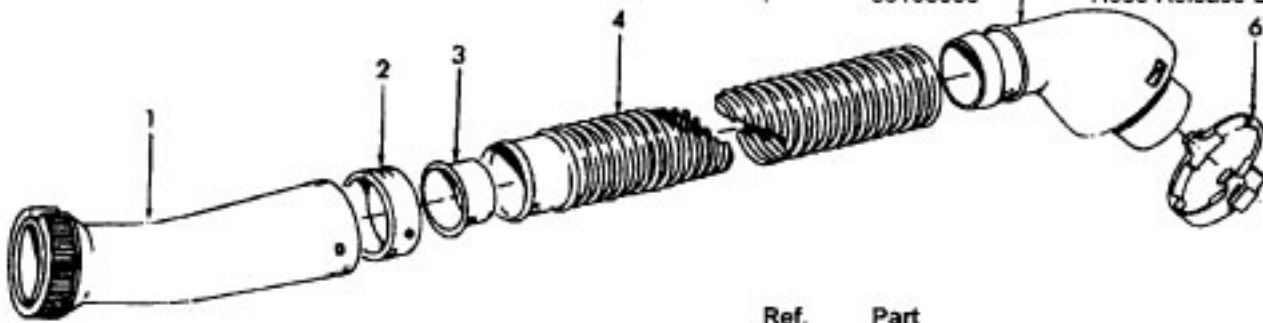

Ref. No.	Part No.	Description
	43434242	Hose Assem. Comp. - ABX/AG - S/C S3513, S3515, S3517, S3527
1	43434260	Hose Assem. Comp. - AG - S3510
	43466044	Hose Grip Assem. - AAP
	43466068	Hose Grip Assem. - AG - S3527
	43466072	Hose Grip Assem. - AG - S3510
2	38711006	Suction Control Ring - MV
	38711012	Suction Control Ring - ABN - S3527
	38711014	Suction Control Ring - AG - S3510
3	36171025	Hose Connector Collar
4	32156010	Hose Sleeve - BZ
5	38671029	Cleaning Tool Hose - AAZ
	38671033	Cleaning Tool Hose - ABX - S3527
	38671034	Cleaning Tool Hose - AG - S3510
6	38644044	Hose Connector - AG
7	36153038	Hose Release Latch - AG