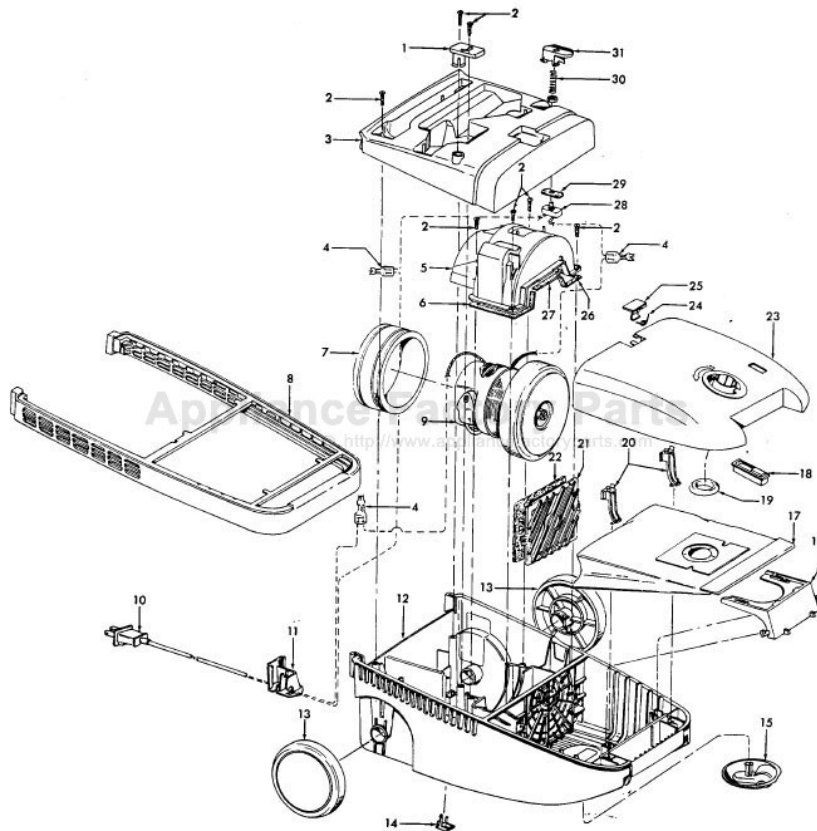

[Find Your HOOVER Vacuum Cleaner Parts - Select From 1456 Models](#)

----- Manual continues below part list -----