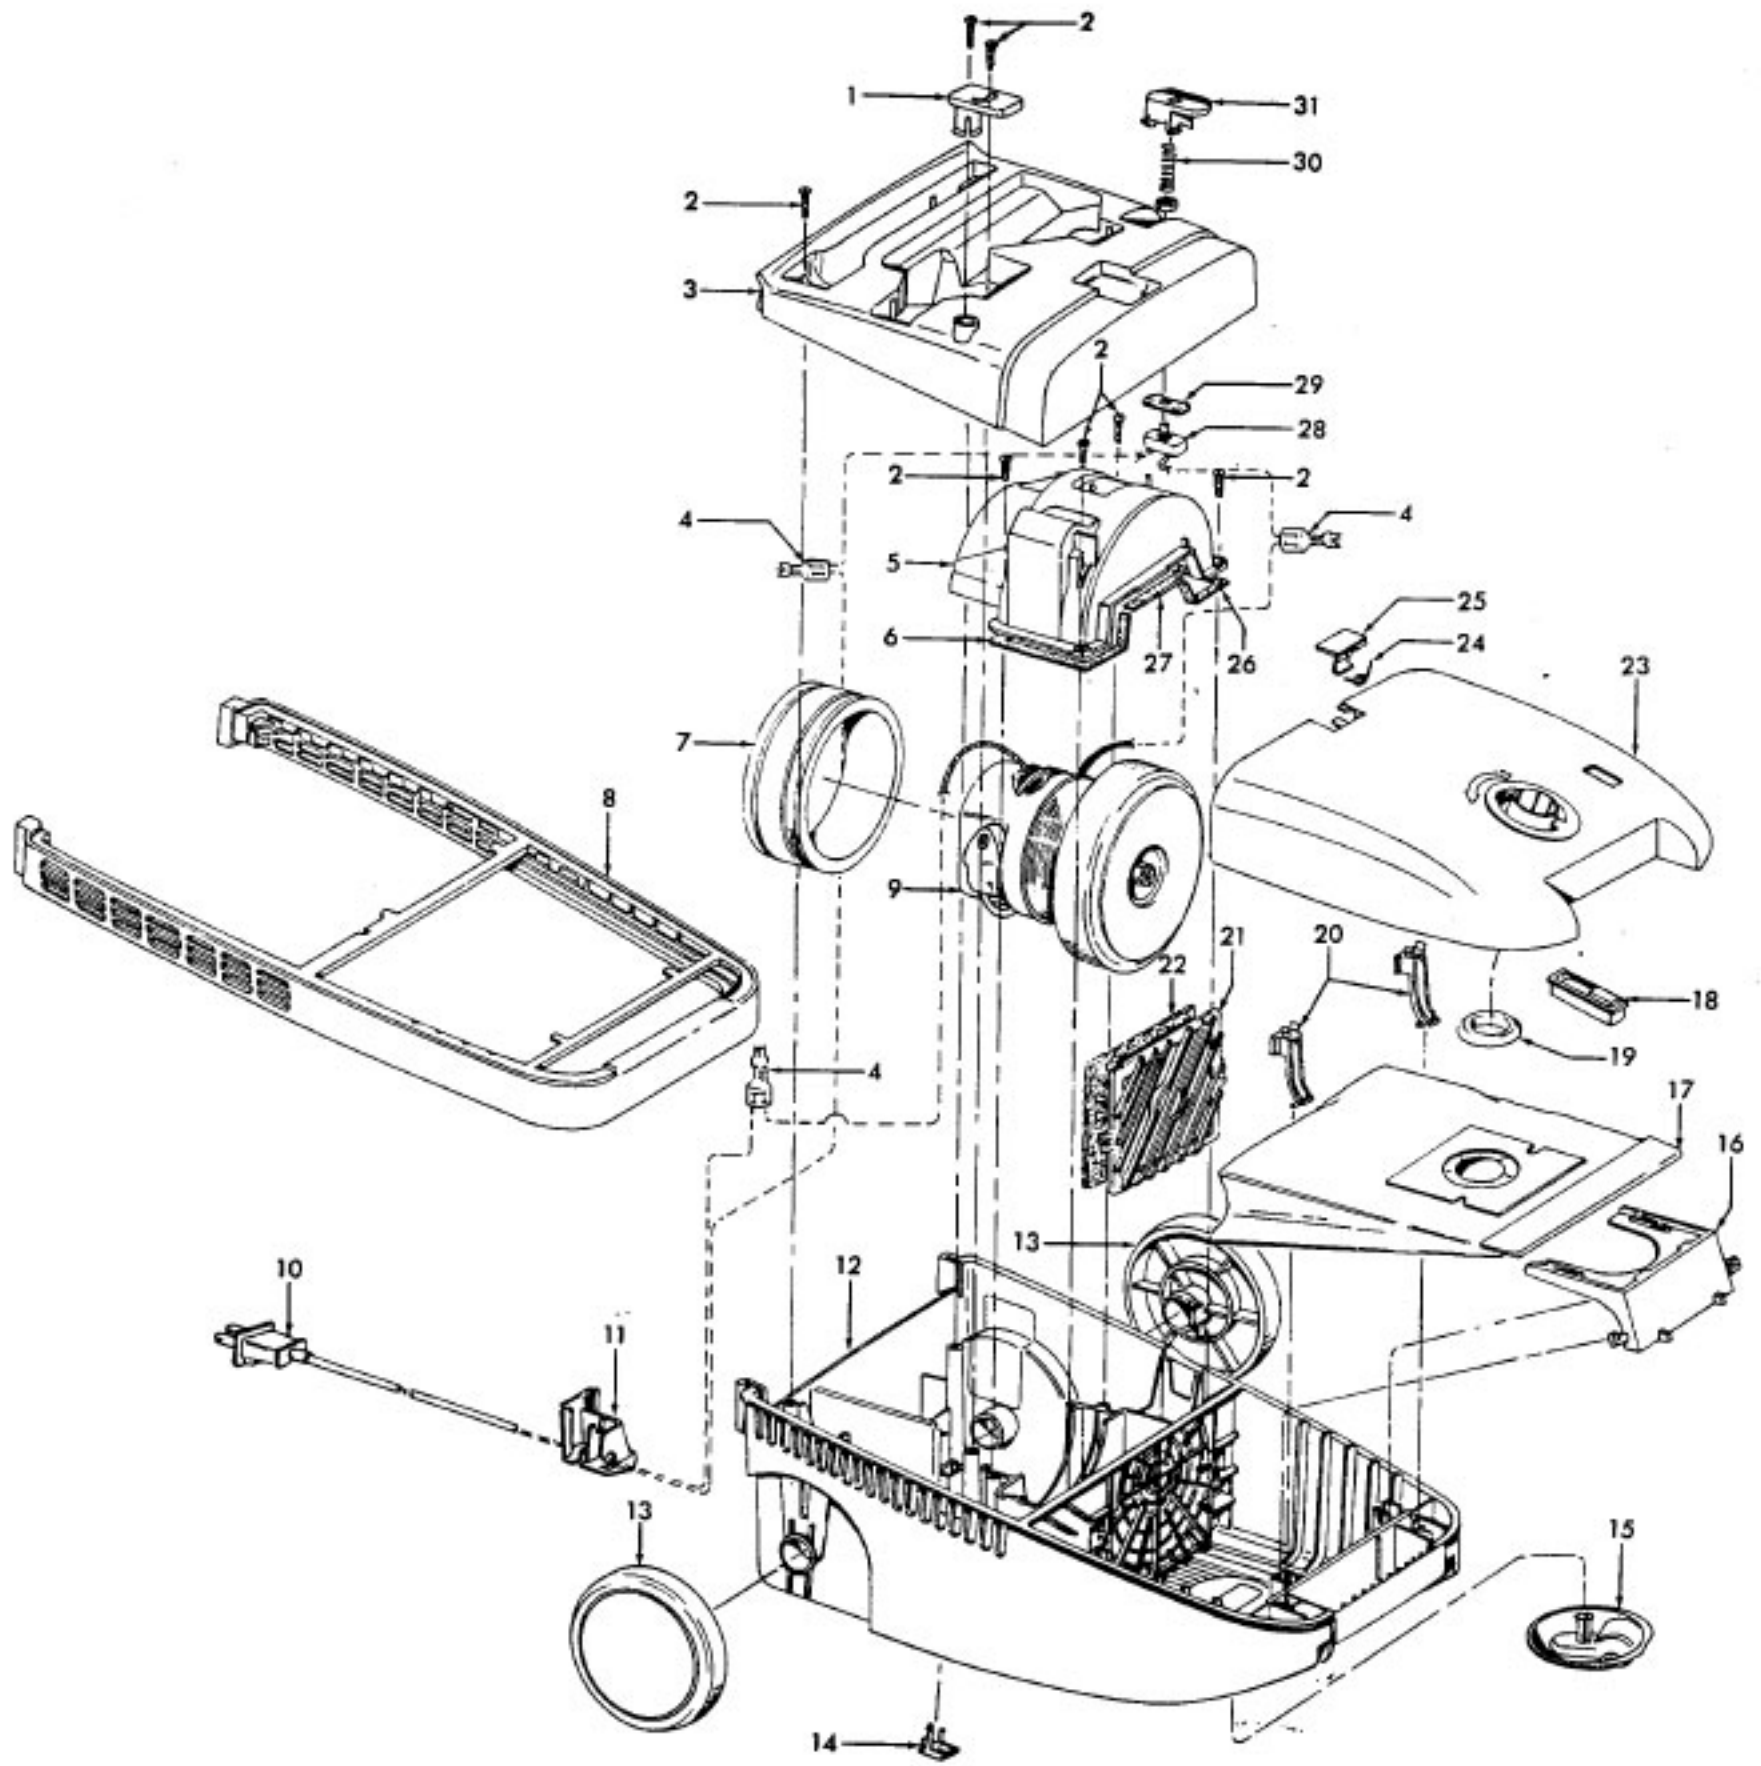

Futura

Models S3513, S3515, S3517, S3533

Ref. No.	Part No.	Description	Ref. No.	Part No.	Description
1	39442034	Cord Wrap - AG	26	34633002	Retainer Seal - LH
2	21447217	Screw (7)	27	34123040	Retainer Seal - Center
3	41426055	Motor Cover Assm. - AG - S3513, S3515 (Incl. Item 1)	28	28212026	Switch Assm. - with Leads
	41426052	Motor Cover Assm. - AG - S3517 (Incl. Item 1)		28218048	Switch - with Terminals
	41426117	Motor cover Assm. - ABM - S3533 (incl. Item 1)	29	34135014	Switch Mounting Plate
4	12227	Insulated Terminal (3)	30	38314022	Spring - FW
5	41312040	Motor Retainer - AAP (Incl. Items 6,26,27)		38314026	Spring - S3533
6	34633003	Retainer Seal - RH	31	38422162	Switch Pedal - AAP - with Post
7	36322031	Motor Mount - BZ		38422164	Switch Pedal - AG - w/o Post (Use with 28218048 Switch)
8	36235069	Furniture Guard - AG		56513332	Owner Manual - S3513, S3533, S3517
9	43576118	Motor Assm. - S3515, S3517 (P-249)		56513330	Owner Manual - S3515
	43576116	Motor Assm. - S3515 (8.0 Amps) (P-235)		59814004	Carton
	43576186	Motor Assm. - S3533 (P-290)		58175081	Carton - S3517
	43576114	Motor Assm. - (P-250)		58175100	Carton - S3533
	43576126	Motor Assm. - S3513 (P-267)		58211011	Bottom Support - Front
10	N/A	Attachment Cord - AAP		58211012	Bottom Support - Rear
	46383289	Attachment Cord - AG - S3533		58368007	Mid Pad
11	36215033	Strain Relief - ABU		58362004	Top Support
12	42215051	Main Body Assm. - ABU (Incl. Items 8,13,14,15)	CLEANING TOOLS (P-240)		
13	38522065	Wheel - AG (2)		38617017	Crevice Tool - AG
14	37258130	PTO Cover - AAP		43414057	Furniture Nozzle - AG
	37258134	PTO Cover - ABU - S3533		43414064	Dusting Brush Assm. - AG
15	41432040	Wheel Carrier Assm. - AG		43453027	Ext. Tube
16	36424010	Bag Collar Support - AAP		43453018	Ext. Tube - BL 20
17	4010064S	Throw Away Bag Assm. - 3 Pk.		43434242	Hose - AAZ/AAP Molded - w S/C (P-251)
18	51151010	Bag Indicator		43414101	Rug & Floor Nozzle - DLX (P-188)
19	36424012	Bag Collar Seal - AG	CLEANING TOOLS (P-240) S3533		
20	36151027	Bag Lid Hinge - AAT (2)		38617017	Crevice Tool - AG
21	37944005	Filter Retainer - AG		43414057	Furniture Nozzle - AG
22	38765009	Secondary Filter		43414064	Dusting Brush Assm. - AG
23	42217107	Bag Lid Assm. - AG - S3515, S3513 (incl. Items 18,19,24,25)		43453027	Ext. Tube - AX 20
	42217065	Bag Lid Assm. - AG - S3517 (4.0 PHP) (Incl. Items 18,19,24,25)		43434242	Hose - ABX/AG - Molded w/sc (P-251)
	42217135	Bag Lid Assm. - AG - S3517 (4.8 PHP) (incl. Items 18,19,24,25)		0M114169	Rug & Floor Nozzle - STD (P-188)
	42217150	Bag Lid Assm. - ABM -S3533 (incl. Items 18, 19, 24, 25)	Note: Refer to Data Label on cleaner for reference to Amp Rating.		
24	38351009	Torsion Spring - FW			
25	36153040	Bag Lid Latch - AG - S3515, S3517, S3533			
	36153042	Bag Lid Latch - ABC - S3513