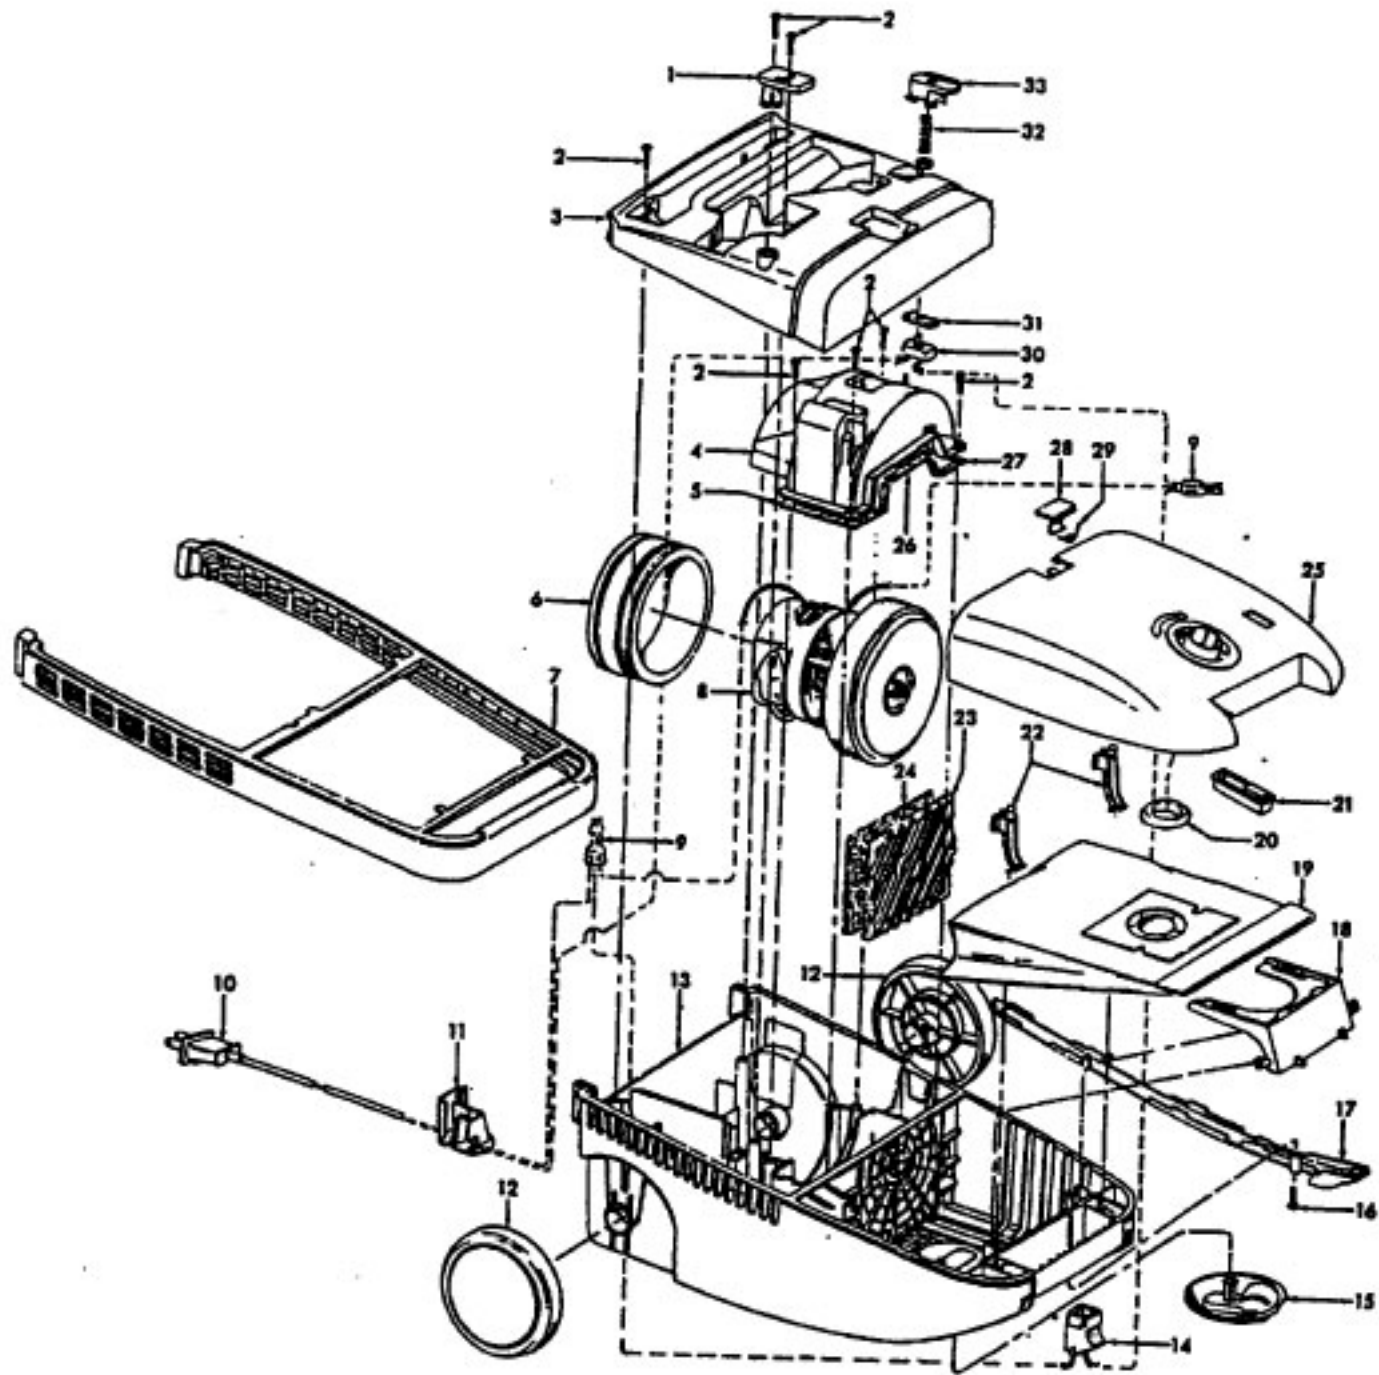

# HOOVER S3553 Owner's Manual

[Shop genuine replacement parts for HOOVER S3553](#)

[Find Your HOOVER Vacuum Cleaner Parts - Select From 1456 Models](#)

----- Manual continues below part list -----

## Available Replacement Parts for HOOVER S3553

<a href="#">H-4010064S</a>	BAG OEM HOOVER (3 PACK)
<a href="#">48414036</a>	HOOVER ELITE BRUSH ROLLER
<a href="#">H-43267002</a>	AGITATOR BEARING ASM
<a href="#">H-43414073</a>	Floor brush.
<a href="#">H-43414064</a>	DUSTING BRUSH (ONE PEICE)
<a href="#">H-38765009</a>	SECONDARY FILTER
<a href="#">HR-5000</a>	EXTENSION TUBE
<a href="#">HR-1050</a>	BELT FOR HOOVER