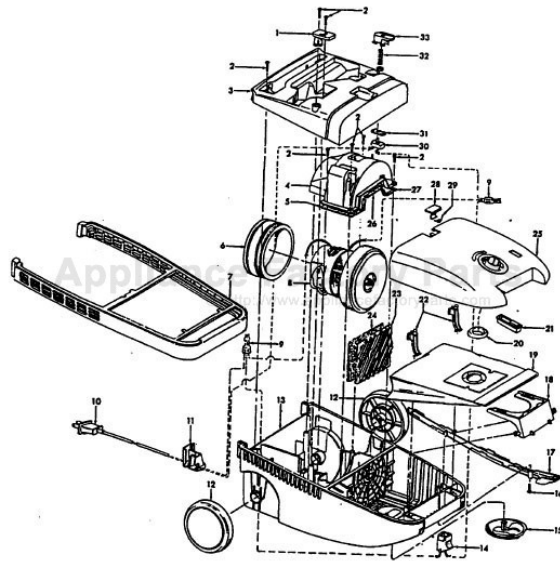

[Find Your HOOVER Vacuum Cleaner Parts - Select From 1456 Models](#)

----- Manual continues below part list -----