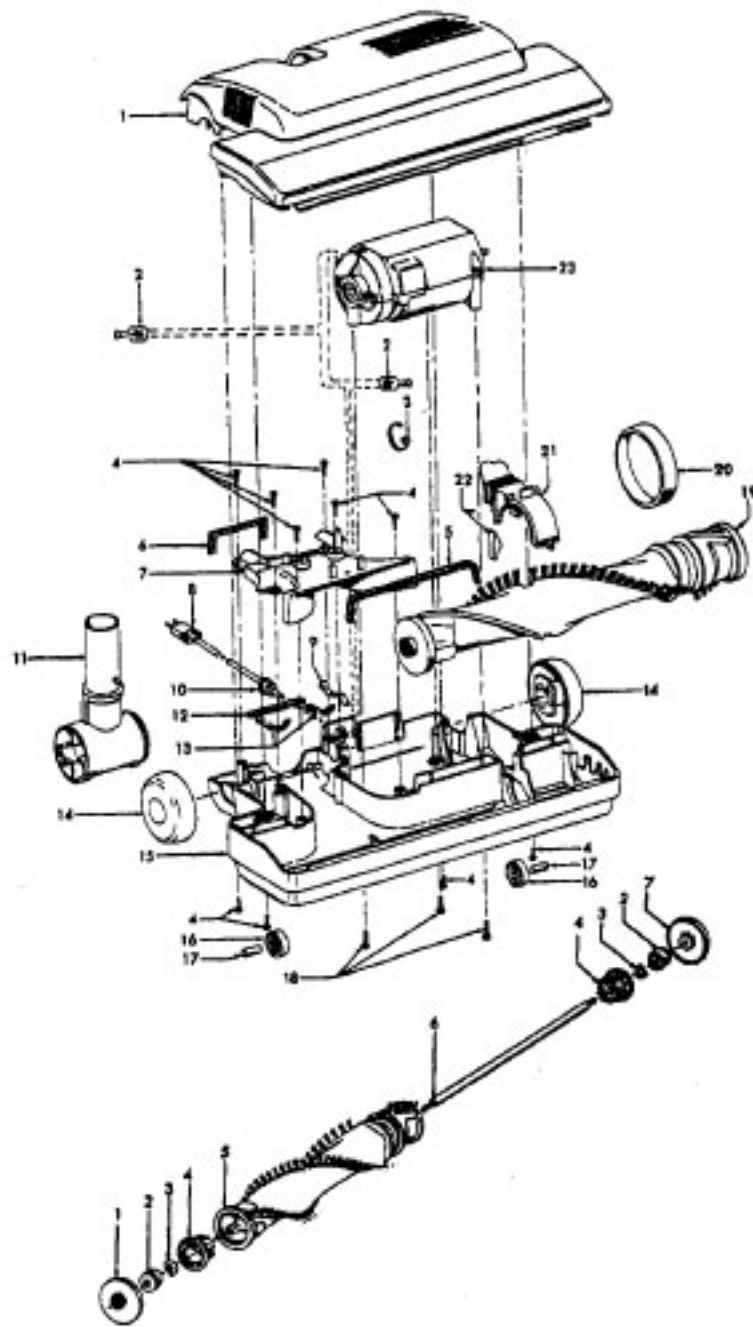

48438235 - S3525, S3535  
 48438251 - S3399  
 48438254 - S3395  
 48438235 - S3420, S3520

48438076 - S3391  
 48438257 - S3559, S3395-040  
 48438261 - S3561

Ref. No.	Part No.	Description
1	37241004	Nozzle Body - ABY - S3561
	37241138	Nozzle Body - AAP - S3525, S3535
	37241137	Nozzle Body - AAP - S3399
	37241139	Nozzle Body - AAP - S3395
	37241140	Nozzle Body - ABE - S3395-040, S3559
	37241144	Nozzle Body - ABM - S3391
	42252A55	Nozzle Body - AG - S3420, S3520
2	12227	Insulated Terminal
	27618508	Wire Connector
3	27479307	Lead Wire Tie
4	21447003	Screw-Self Tapping (10)
5	34123039	Duct Cover Seal
6	34253018	Rear Seal
7	42256103	Duct Cover Assem. (Incl. Items 5,6)
8	46321088	Cord -AG
9	35276008	Detent Spring
10	163768	Strain Relief
11	43482106	Nozzle Connector - AG
12	34112007	Seal
13	34122014	Seal (2)
14	43244043	Wheel Assem.
15	42246115	Base Plate Assem. (Incl. Items 16,17)
	42246114	Base Plate Assem. - ABR - S3395-040, S3391
	42246115	S3559 (Incl. Items 16, 17)
	42246115	Base Plate Assem. - AG - S3420, S3520 (Incl. items 16, 17)
16	32761001	Wheel
17	31522004	Wheel Shaft
18	21479801	Screw (3)
19	48414079	Agitator Assem.
20	38528011	Belt
21	36923008	Belt Guard Assem.
22	13261AY	Rib Shoe
23	43177062	Motor Assem. Comp.

#### Agitator 48414079

Ref. No.	Part No.	Description
1	36423016	Thread Guard - RH
2	43267002	Agitator Bearing Assem. (2)
3	21347003	Conical Washer (2)
4	36422022	Agitator End (2)
5	48414051	Agitator Body
6	32724013	Agitator Shaft
7	36423017	Thread Guard - LH