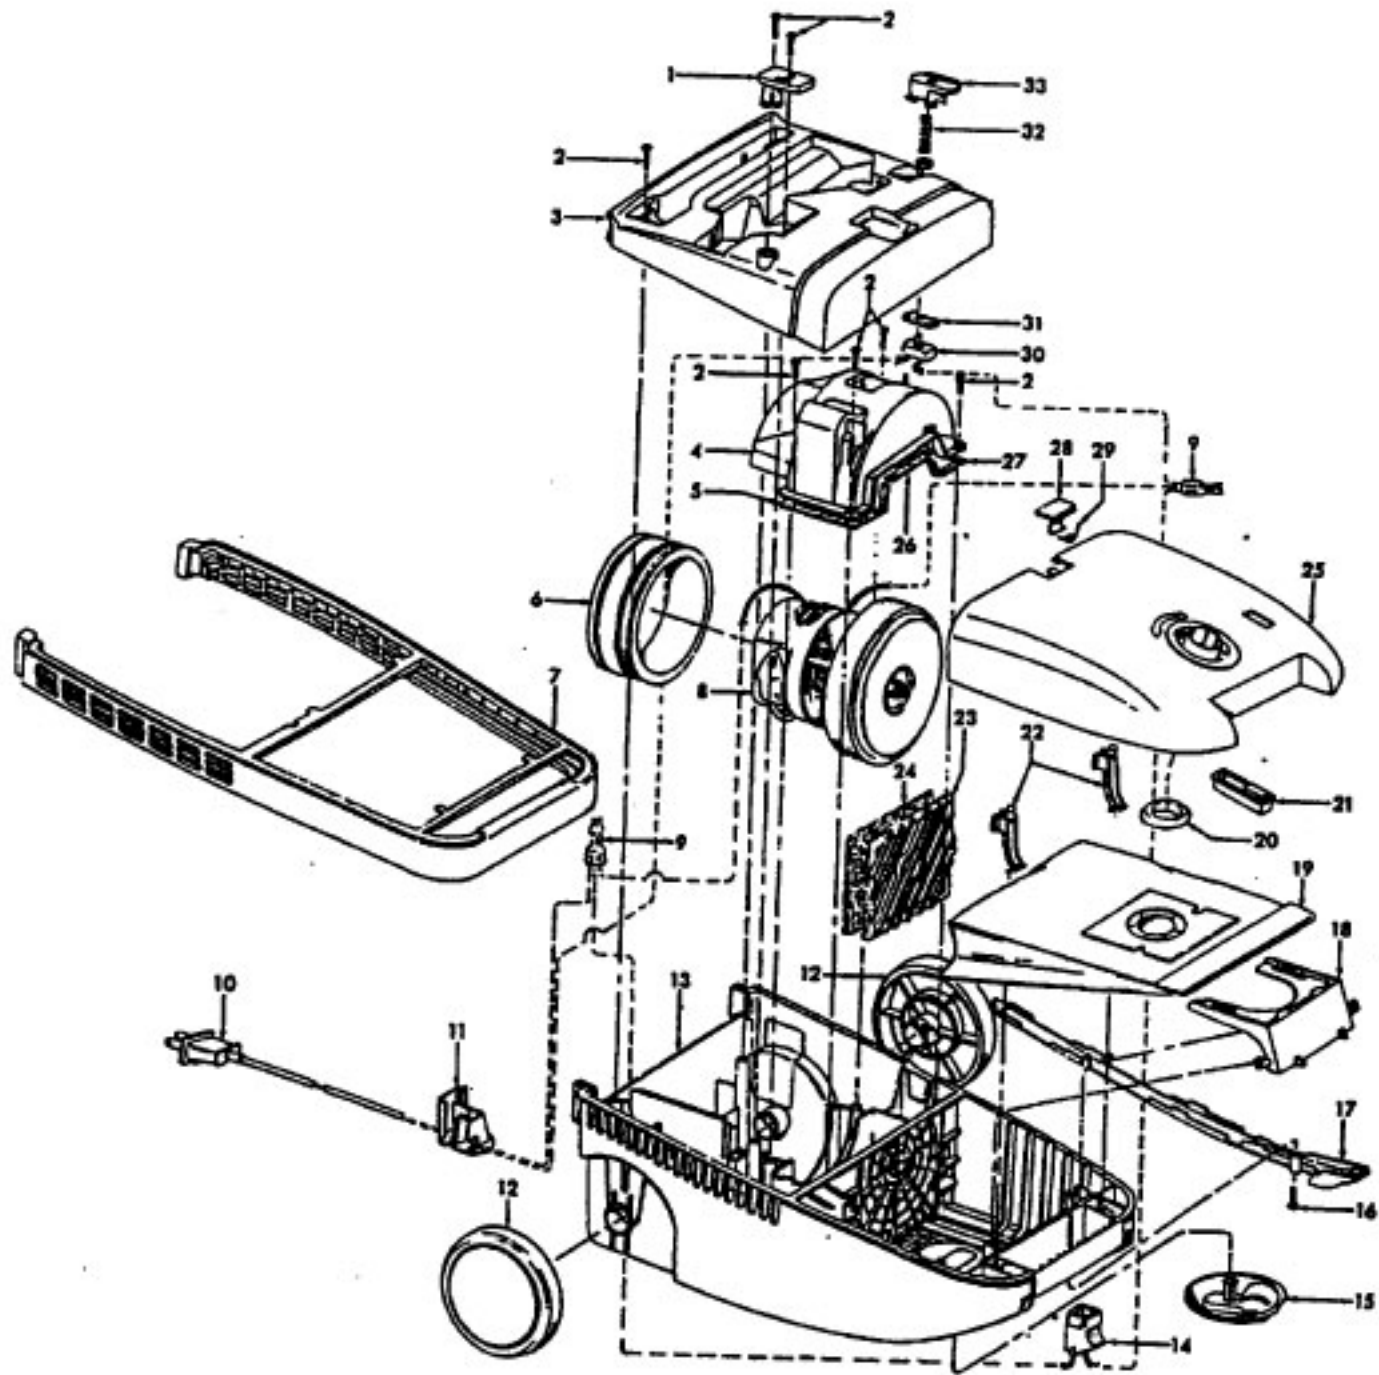

## Available Replacement Parts for HOOVER S3559

<a href="#">H-4010064S</a>	BAG OEM HOOVER (3 PACK)
<a href="#">48414036</a>	HOOVER ELITE BRUSH ROLLER
<a href="#">H-43267002</a>	AGITATOR BEARING ASM
<a href="#">H-43414073</a>	Floor brush.
<a href="#">H-43414064</a>	DUSTING BRUSH (ONE PEICE)
<a href="#">H-38765009</a>	SECONDARY FILTER
<a href="#">HR-5000</a>	EXTENSION TUBE
<a href="#">HR-1050</a>	BELT FOR HOOVER