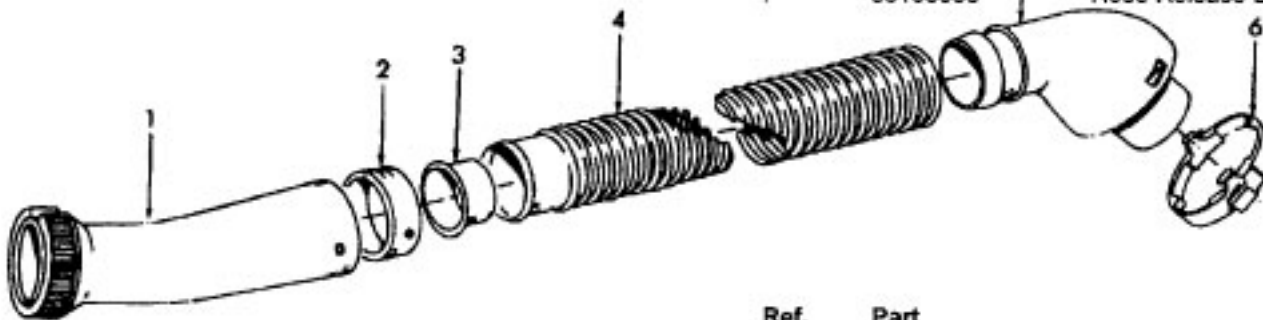

Ref. No.	Part No.	Description
1	43434241	Hose Assem. Comp.
	43466054	Hose Grip Assem. - AAP
	43466066	Hose Grip Assem. - AG - S3523
2	36171025	Hose Connector Collar
3	32156010	Hose Sleeve - BZ
4	38671029	Cleaning Tool Hose - AAZ
	38671033	Cleaning Tool Hose - ABX - S3523
5	38644044	Hose Connector - AG
6	36153038	Hose Release Latch - AG