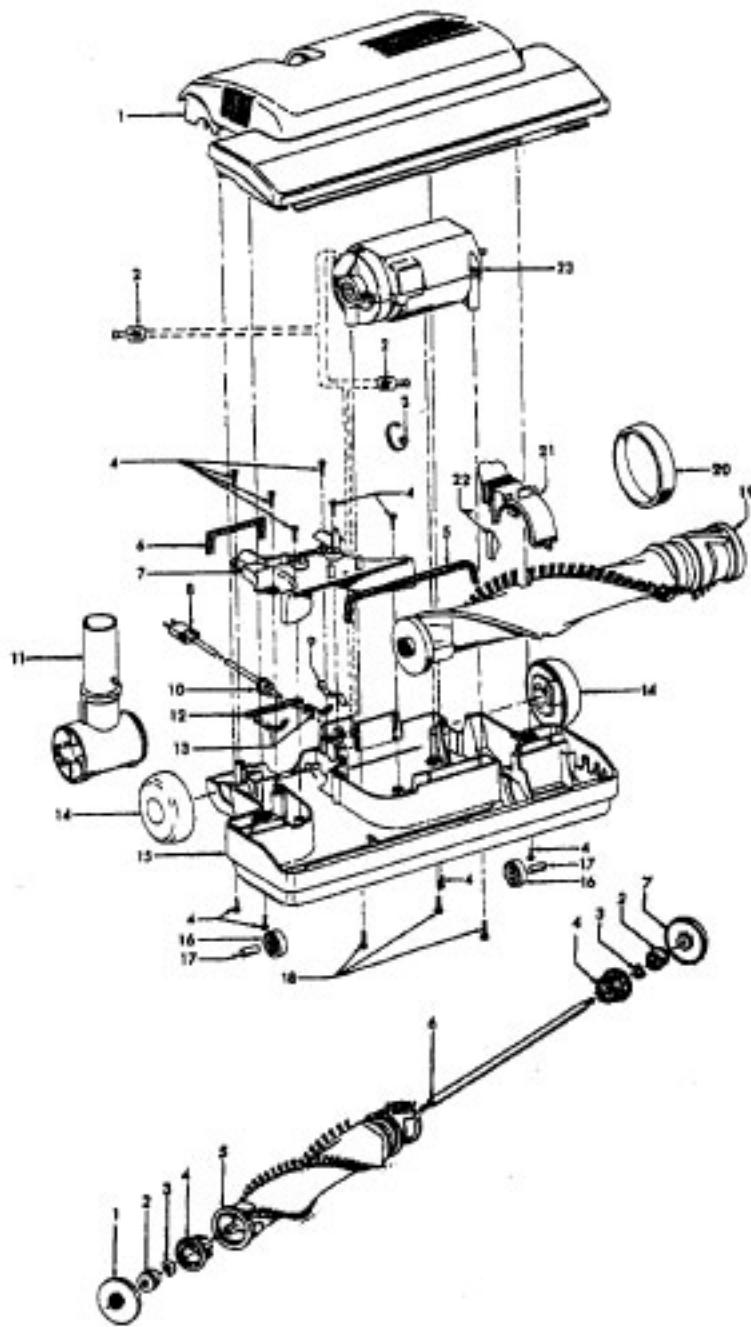

Ref. No.	Part No.	Description
9	38353004	Spring (2)
10	21429406	Screw (2)
11	168038AG	Brush Carrier (2)
12	168506	Brush Holder (2)
13	167679	Motor Brush Assm. (.2)
14	169702BZ	Bushing (2)
15	42193025	Motor Housing Assm.
16	36112006	Field Lamination Bolt (2) (Die Cast Diffuser)
	21447222	Field Lamination Bolt (2) (Phenolic Diffuser)
17	46176001	Lead Wire Assm.
18	36322031	Motor Gasket
19	45311048	Field Assm.

48438235 - S3525, S3535
 48438251 - S3399
 48438254 - S3395
 48438235 - S3420, S3520

48438076 - S3391
 48438257 - S3559, S3395-040
 48438261 - S3561

Ref. No.	Part No.	Description
1	37241004	Nozzle Body - ABY - S3561
	37241138	Nozzle Body - AAP - S3525, S3535
	37241137	Nozzle Body - AAP - S3399
	37241139	Nozzle Body - AAP - S3395
	37241140	Nozzle Body - ABE - S3395-040, S3559
	37241144	Nozzle Body - ABM - S3391
	42252A55	Nozzle Body - AG - S3420, S3520
2	12227	Insulated Terminal
	27618508	Wire Connector
3	27479307	Lead Wire Tie
4	21447003	Screw-Self Tapping (10)
5	34123039	Duct Cover Seal
6	34253018	Rear Seal
7	42256103	Duct Cover Assem. (Incl. Items 5,6)
8	46321088	Cord -AG
9	35276008	Detent Spring
10	163768	Strain Relief
11	43482106	Nozzle Connector - AG
12	34112007	Seal
13	34122014	Seal (2)
14	43244043	Wheel Assem.
15	42246115	Base Plate Assem. (Incl. Items 16,17)
	42246114	Base Plate Assem. - ABR - S3395-040, S3391
	42246115	S3559 (Incl. Items 16, 17)
	42246115	Base Plate Assem. - AG - S3420, S3520 (Incl. items 16, 17)
16	32761001	Wheel
17	31522004	Wheel Shaft
18	21479801	Screw (3)
19	48414079	Agitator Assem.
20	38528011	Belt
21	36923008	Belt Guard Assem.
22	13261AY	Rib Shoe
23	43177062	Motor Assem. Comp.

Agitator 48414079

Ref. No.	Part No.	Description
1	36423016	Thread Guard - RH
2	43267002	Agitator Bearing Assem. (2)
3	21347003	Conical Washer (2)
4	36422022	Agitator End (2)
5	48414051	Agitator Body
6	32724013	Agitator Shaft
7	36423017	Thread Guard - LH