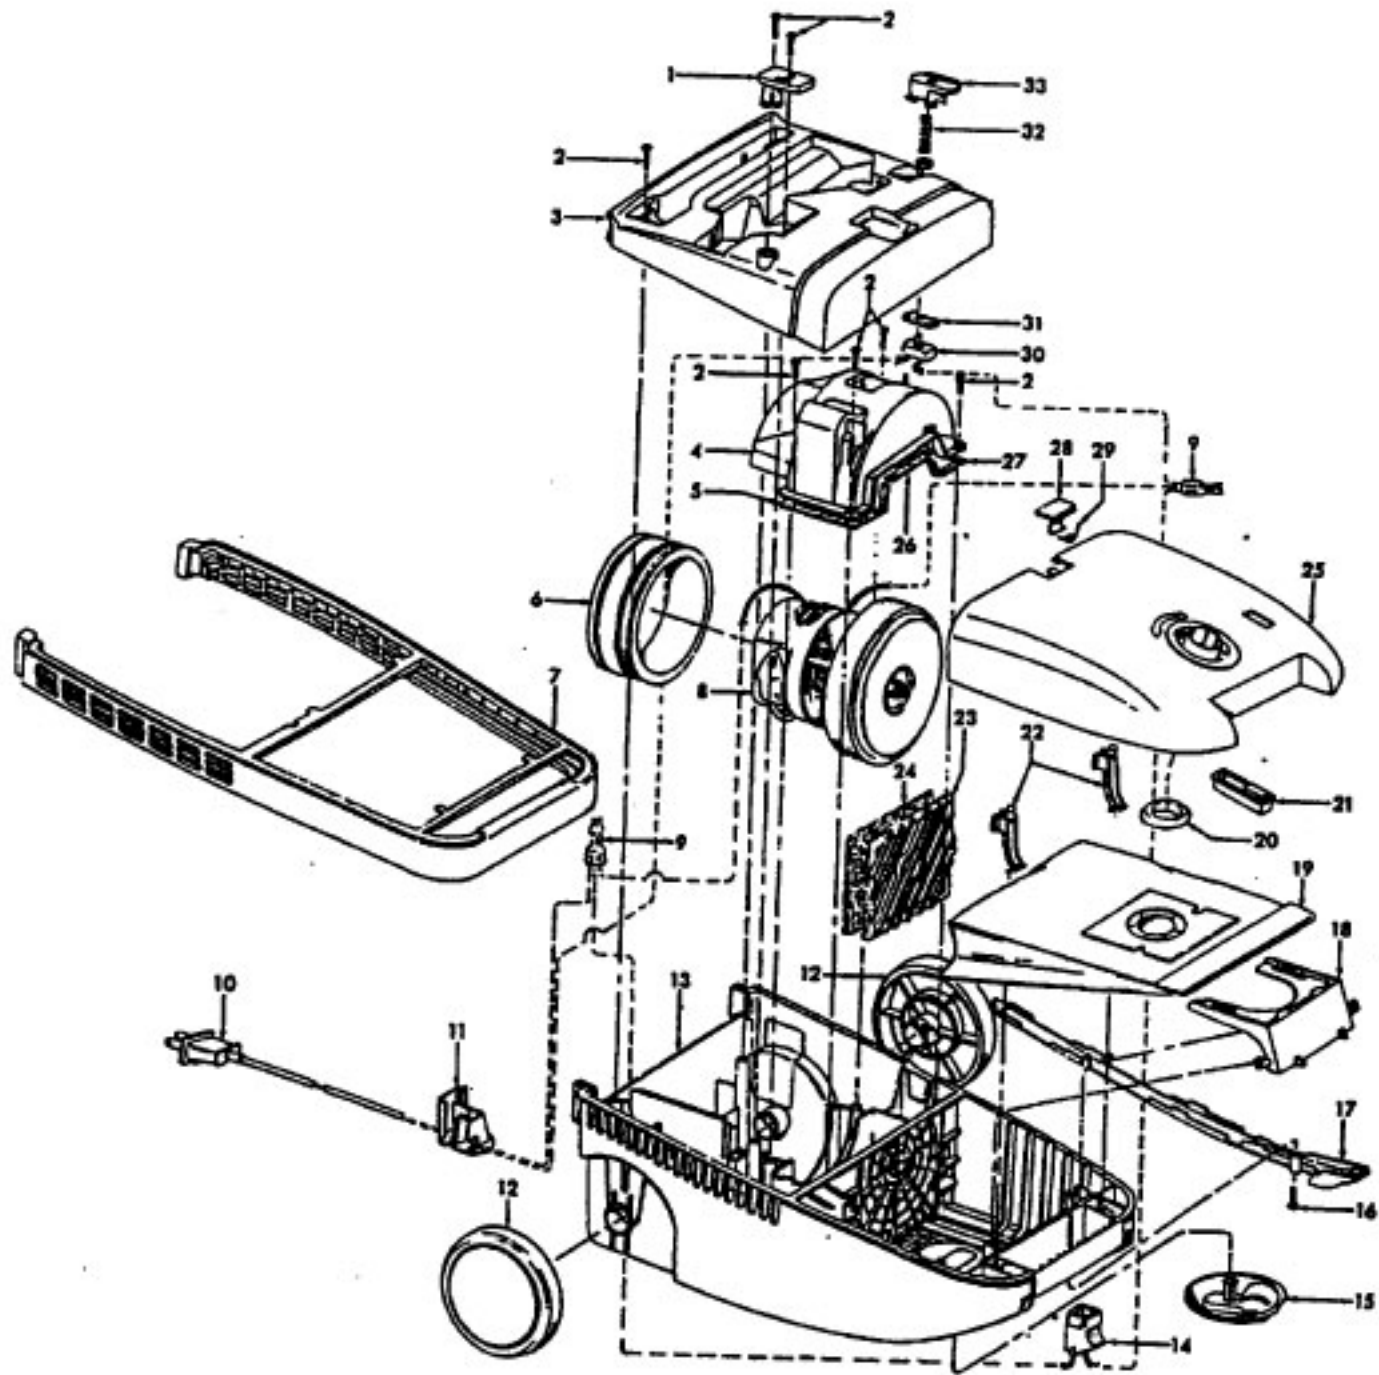

----- Manual continues below part list -----

Available Replacement Parts for HOOVER S3561

H-4010064S	BAG OEM HOOVER (3 PACK)
48414036	HOOVER ELITE BRUSH ROLLER
H-43267002	AGITATOR BEARING ASM
H-43414073	Floor brush.
H-43414064	DUSTING BRUSH (ONE PEICE)
H-38765009	SECONDARY FILTER
HR-5000	EXTENSION TUBE
HR-1050	BELT FOR HOOVER