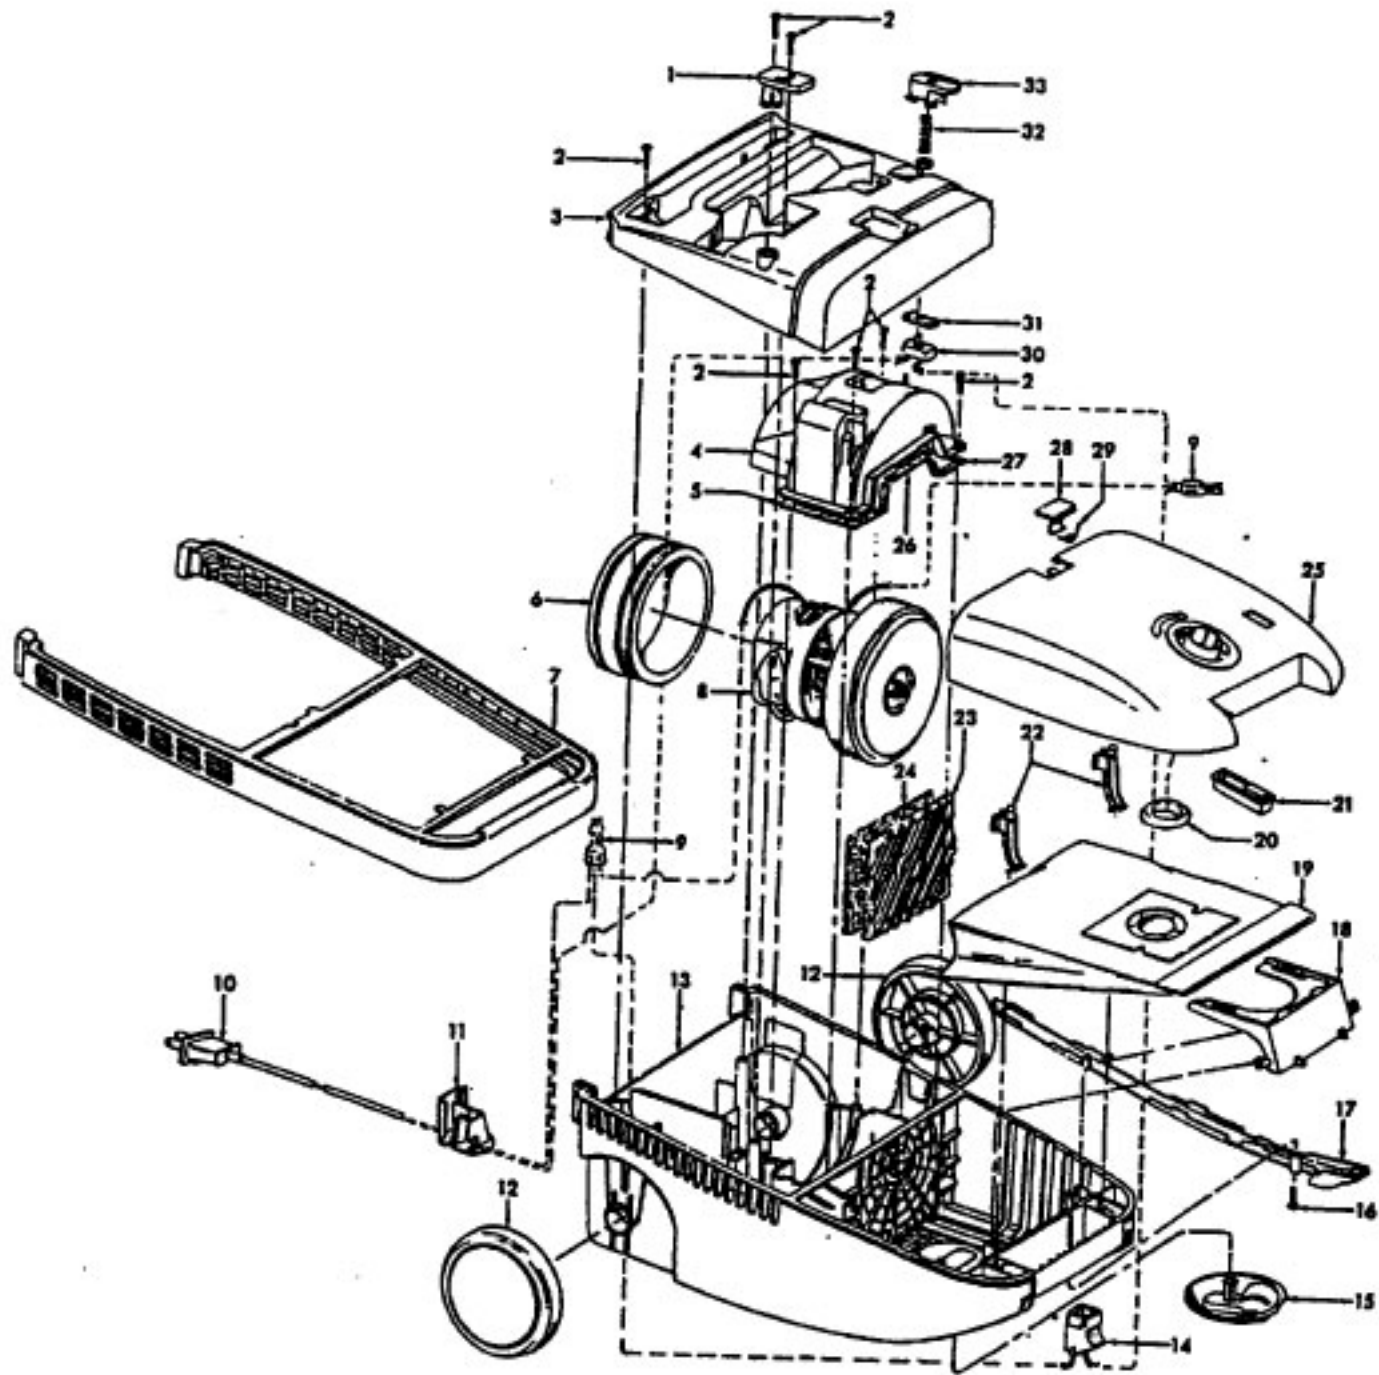

# HOOVER S3563 Owner's Manual

[Shop genuine replacement parts for HOOVER S3563](#)

[Find Your HOOVER Vacuum Cleaner Parts - Select From 1456 Models](#)

----- Manual continues below part list -----

## Available Replacement Parts for HOOVER S3563

<a href="#">H-4010064S</a>	BAG OEM HOOVER (3 PACK)
<a href="#">48414036</a>	HOOVER ELITE BRUSH ROLLER
<a href="#">H-43267002</a>	AGITATOR BEARING ASM
<a href="#">H-43414073</a>	Floor brush.
<a href="#">H-43414064</a>	DUSTING BRUSH (ONE PEICE)
<a href="#">H-38765009</a>	SECONDARY FILTER
<a href="#">HR-5000</a>	EXTENSION TUBE
<a href="#">HR-1050</a>	BELT FOR HOOVER