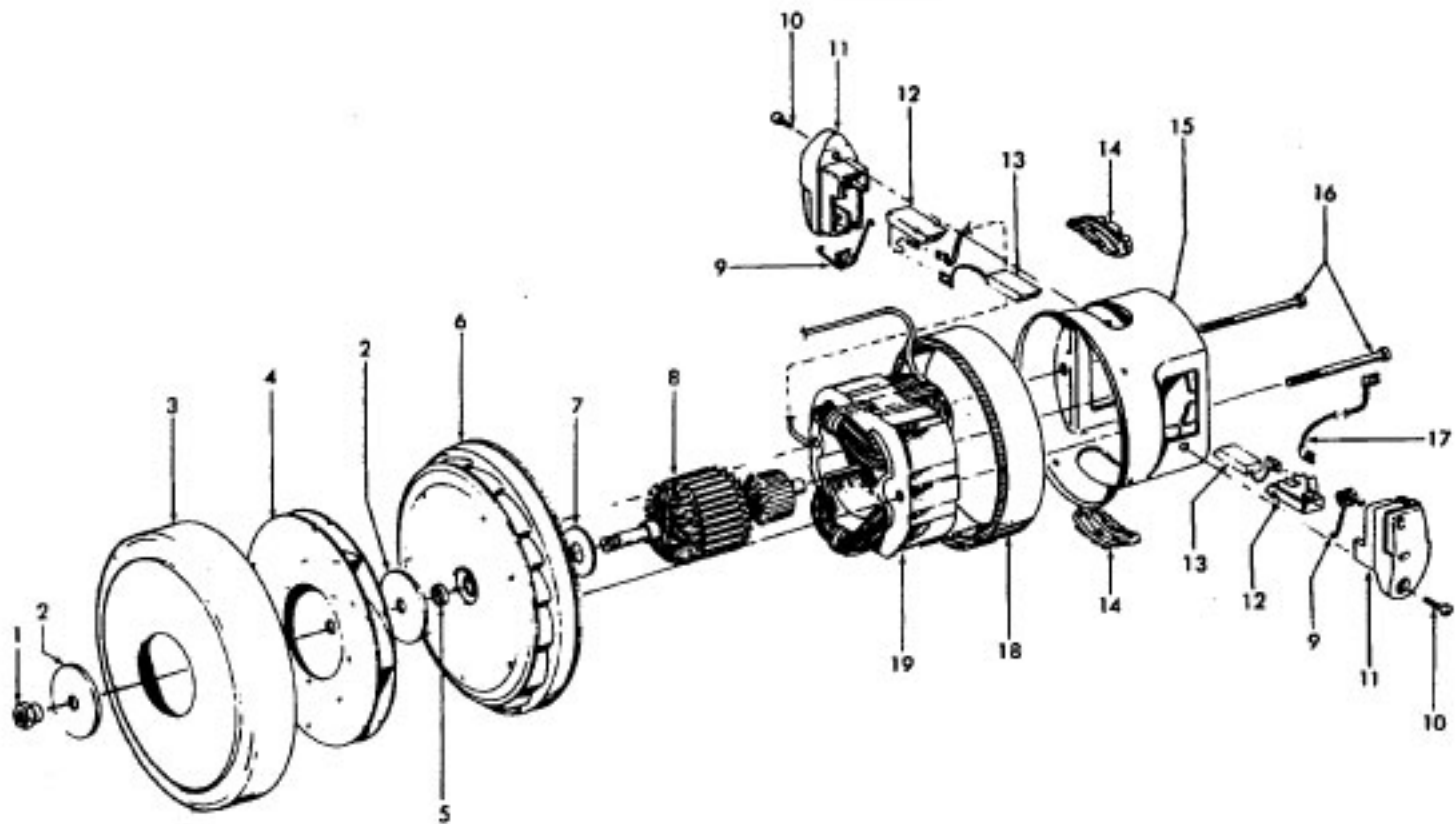

Motor Assembly

Models S3509, S3511, S3513, S3519
S3525, S3535, S3545

S3509 (7.8 Amp)
S3511 (7.8 Amp)
S3513 (7.8 Amp)
S3519 (7.8 Amp)
S3525 (9.7 Amp)
S3535 (9.7 Amp)
S3545 (10.4 Amp)

Note: Refer to Data Label on cleaner for reference to Amp rating.

Ref. No.	Part No.	Description
	43576126	Motor Assm. (Molded Diffuser)
	43578071	Motor Assm. (Die Cast Diffuser)
1	12028	Nut
2	21312774	Washer - FW (2)
3	37196065	Fan Cover
4	43551008	Fan
5	31148009	Bearing Spacer (Use w/Die Cast Diffuser)
	31148011	Bearing Spacer (Use w/Molded Diffuser)
6	43551012	Diffuser Assm. Comp. (Die Cast)
	43551030	Diffuser Assm. Comp. (Molded)
7	31165003	Bearing Retainer Plate (Die Cast Diffuser)
8	44765220	Armature Assm.

Ref. No.	Part No.	Description
9	38353004	Spring (2)
10	21429406	Screw (2)
11	168038AG	Brush Carrier (2)
12	168506	Brush Holder (2)
13	167679	Motor Brush Assm. (.2)
14	169702BZ	Bushing (2)
15	42193025	Motor Housing Assm.
16	36112006	Field Lamination Bolt (2) (Die Cast Diffuser)
	21447222	Field Lamination Bolt (2) (Phenolic Diffuser)
17	46176001	Lead Wire Assm.
18	36322031	Motor Gasket
19	45311048	Field Assm.