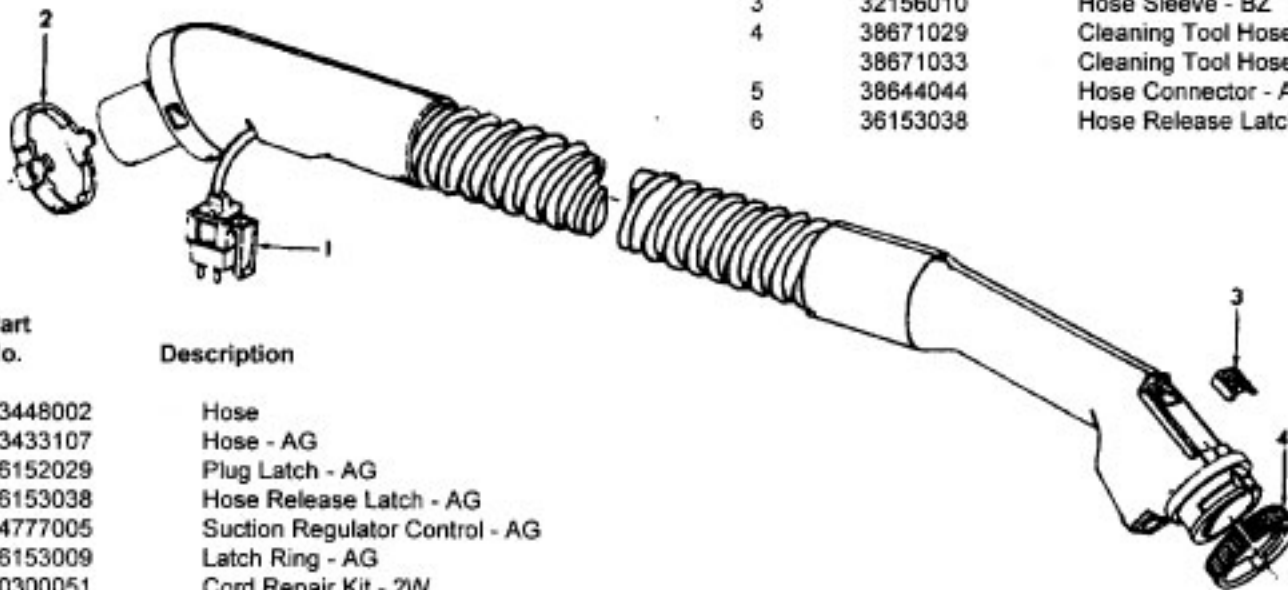

Ref. No.	Part No.	Description
	43448002	Hose
	43433107	Hose - AG
1	36152029	Plug Latch - AG
2	36153038	Hose Release Latch - AG
3	34777005	Suction Regulator Control - AG
4	36153009	Latch Ring - AG
	40300051	Cord Repair Kit - 2W