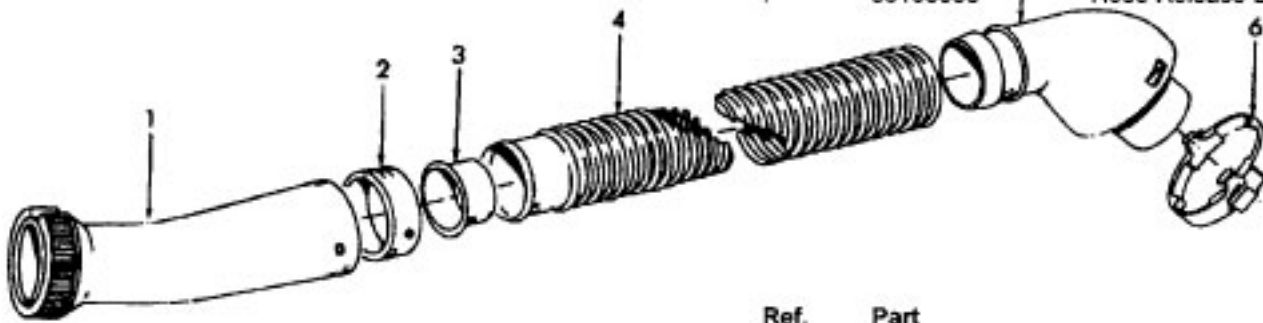

Ref. No.	Part No.	Description
1	43434241	Hose Assem. Comp.
	43466054	Hose Grip Assem. - AAP
	43466066	Hose Grip Assem. - AG - S3523
2	36171025	Hose Connector Collar
3	32156010	Hose Sleeve - BZ
4	38671029	Cleaning Tool Hose - AAZ
	38671033	Cleaning Tool Hose - ABX - S3523
5	38644044	Hose Connector - AG
6	36153038	Hose Release Latch - AG