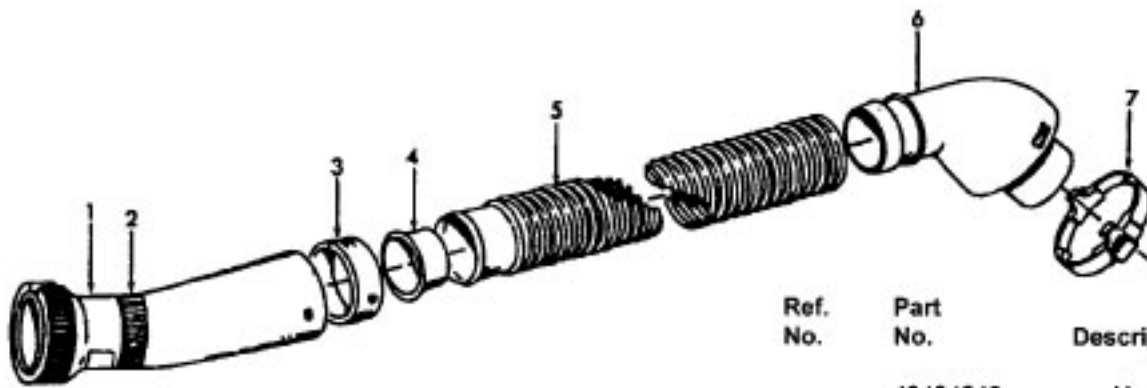

Ref. No.	Part No.	Description
	43434242	Hose Assem. Comp. - ABX/AG - S/C S3513, S3515, S3517, S3527
1	43434260	Hose Assem. Comp. - AG - S3510
	43466044	Hose Grip Assem. - AAP
	43466068	Hose Grip Assem. - AG - S3527
	43466072	Hose Grip Assem. - AG - S3510
2	38711006	Suction Control Ring - MV
	38711012	Suction Control Ring - ABN - S3527
	38711014	Suction Control Ring - AG - S3510
3	36171025	Hose Connector Collar
4	32156010	Hose Sleeve - BZ
5	38671029	Cleaning Tool Hose - AAZ
	38671033	Cleaning Tool Hose - ABX - S3527
	38671034	Cleaning Tool Hose - AG - S3510
6	38644044	Hose Connector - AG
7	36153038	Hose Release Latch - AG