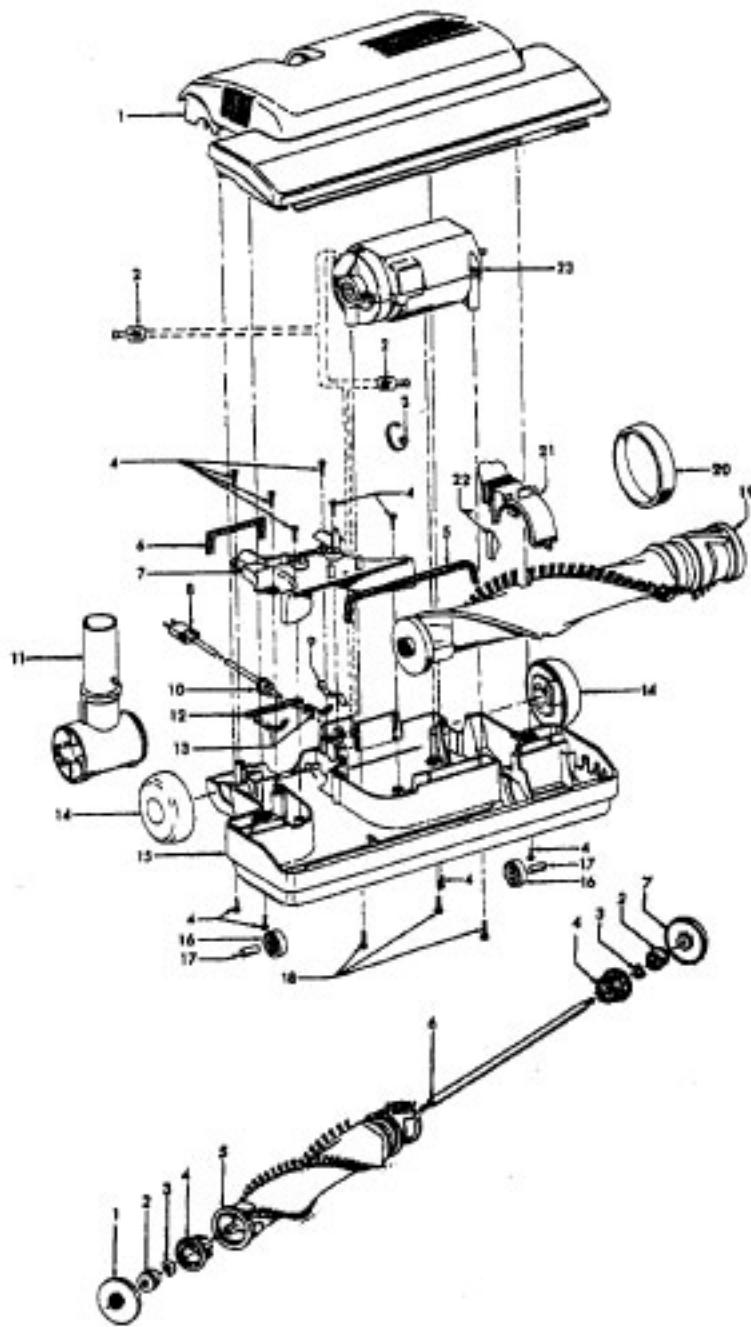

48438235 - S3525, S3535  
 48438251 - S3399  
 48438254 - S3395  
 48438235 - S3420, S3520

48438076 - S3391  
 48438257 - S3559, S3395-040  
 48438261 - S3561

Ref. No.	Part No.	Description
1	37241004	Nozzle Body - ABY - S3561
	37241138	Nozzle Body - AAP - S3525, S3535
	37241137	Nozzle Body - AAP - S3399
	37241139	Nozzle Body - AAP - S3395
	37241140	Nozzle Body - ABE - S3395-040, S3559
	37241144	Nozzle Body - ABM - S3391
	42252A55	Nozzle Body - AG - S3420, S3520
2	12227	Insulated Terminal
	27618508	Wire Connector
3	27479307	Lead Wire Tie
4	21447003	Screw-Self Tapping (10)
5	34123039	Duct Cover Seal
6	34253018	Rear Seal
7	42256103	Duct Cover Assem. (Incl. Items 5,6)
8	46321088	Cord -AG
9	35276008	Detent Spring
10	163768	Strain Relief
11	43482106	Nozzle Connector - AG
12	34112007	Seal
13	34122014	Seal (2)
14	43244043	Wheel Assem.
15	42246115	Base Plate Assem. (Incl. Items 16,17)
	42246114	Base Plate Assem. - ABR - S3395-040, S3391
	42246115	S3559 (Incl. Items 16, 17)
	42246115	Base Plate Assem. - AG - S3420, S3520 (Incl. items 16, 17)
16	32761001	Wheel
17	31522004	Wheel Shaft
18	21479801	Screw (3)
19	48414079	Agitator Assem.
20	38528011	Belt
21	36923008	Belt Guard Assem.
22	13261AY	Rib Shoe
23	43177062	Motor Assem. Comp.

#### Agitator 48414079

Ref. No.	Part No.	Description
1	36423016	Thread Guard - RH
2	43267002	Agitator Bearing Assem. (2)
3	21347003	Conical Washer (2)
4	36422022	Agitator End (2)
5	48414051	Agitator Body
6	32724013	Agitator Shaft
7	36423017	Thread Guard - LH