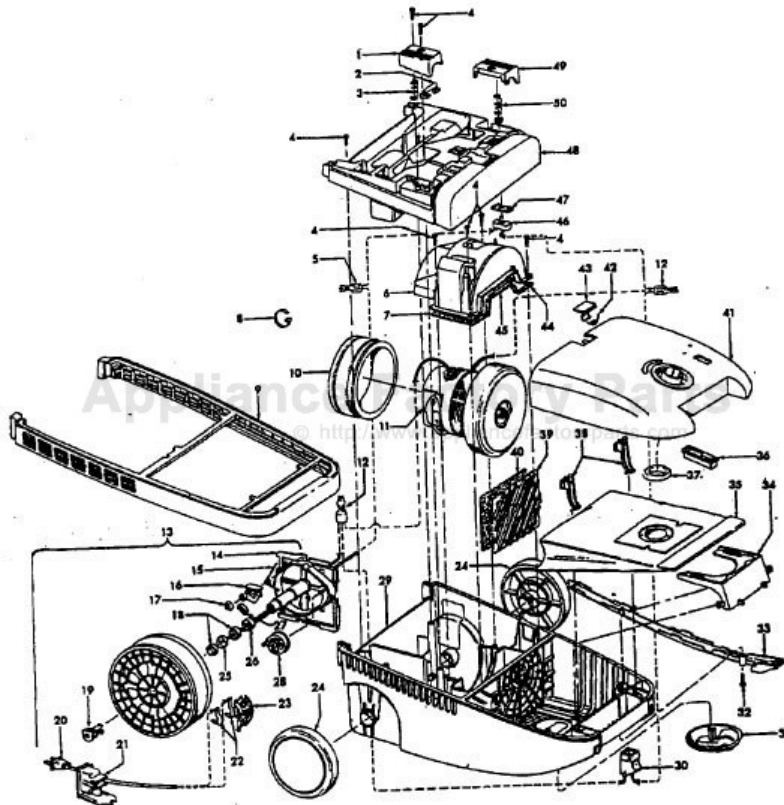

# HOOVER S3530 Owner's Manual

[Shop genuine replacement parts for HOOVER S3530](#)

[Find Your HOOVER Vacuum Cleaner Parts - Select From 1456 Models](#)

----- Manual continues below part list -----

## Available Replacement Parts for HOOVER S3530

<a href="#">H-4010064S</a>	BAG OEM HOOVER (3 PACK)
<a href="#">48414036</a>	HOOVER ELITE BRUSH ROLLER
<a href="#">H-43267002</a>	AGITATOR BEARING ASM
<a href="#">H-43414073</a>	Floor brush.
<a href="#">H-43414064</a>	DUSTING BRUSH (ONE PEICE)
<a href="#">H-38765009</a>	SECONDARY FILTER
<a href="#">HR-5000</a>	EXTENSION TUBE
<a href="#">HR-1050</a>	BELT FOR HOOVER