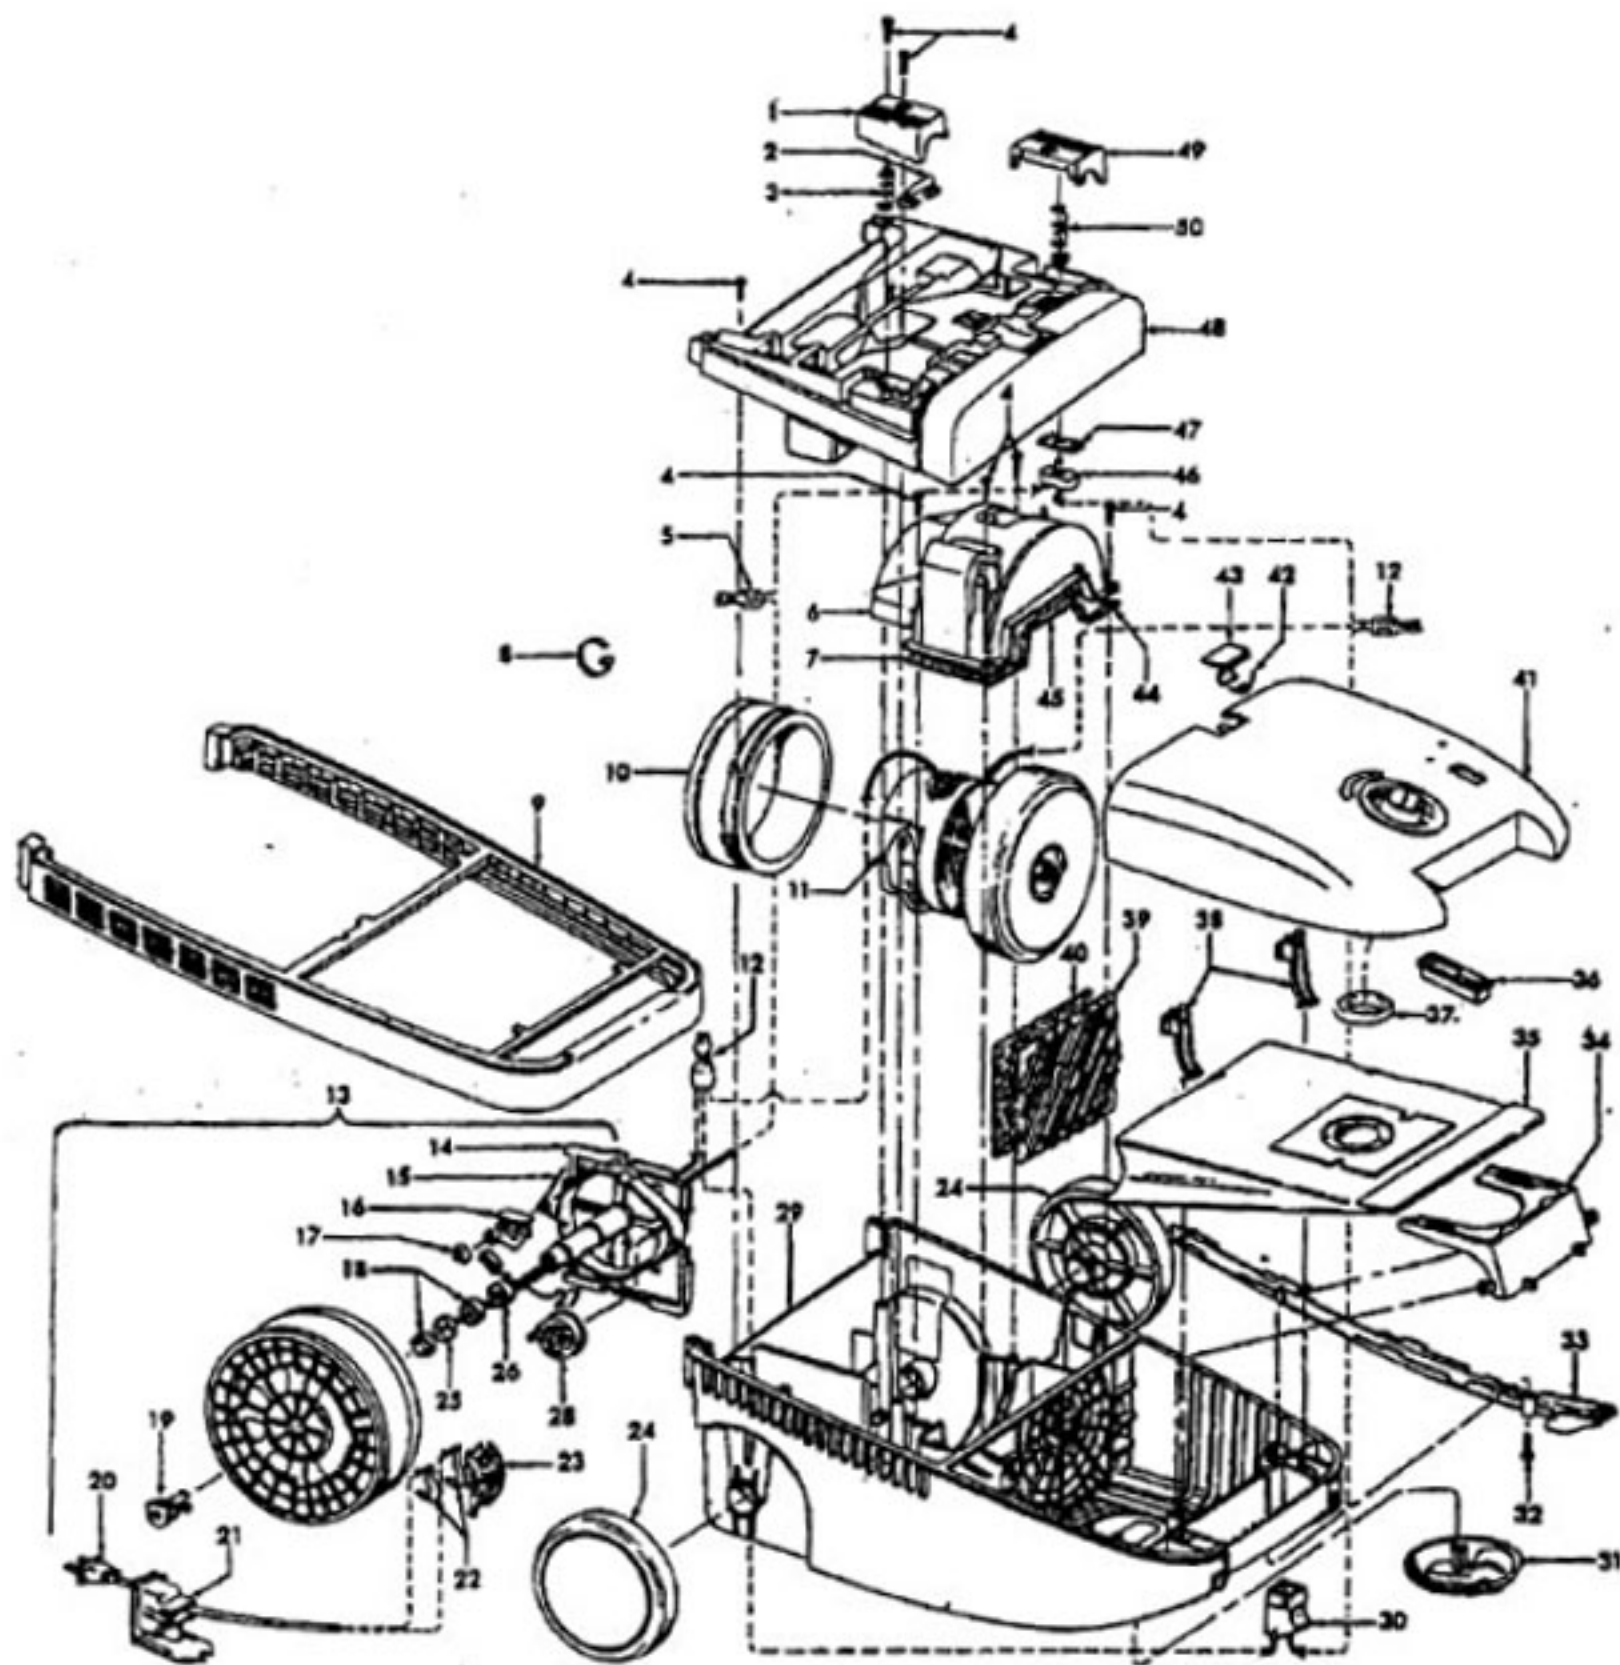

Futura
TurboPOWER 5000
PowerMax

Models S3567, S3569, S3573
Model S3577
Model S3530, S3580-050

**Futura
TurboPOWER 5000
PowerMax**

**Models S3567, S3569, S3573
Model S3577
Model S3530, S3580-050**

Ref. No.	Part No.	Description
1	38422155	Cord Reel Pedal - AG
2	38458034	Cord Reel Brake Arm - AG
3	38314024	Spring - FW (2)
4	21447217	Screw (7)
5	12227	Insulated Terminal
	27618508	Wire Connector
6	41312040	Motor Retainer - AAP (Incl. It. 7,44,45)
7	34633003	Retainer Seal - RH
8	27479307	Lead Wire Tie
9	36235069	Furniture Guard - AG
10	36322031	Motor Mount
11	43576186	Motor Assem.
	43576184	Motor Assem. - S3530, S3580-050, S3577(P. 266)
12	18972	Insulated Terminal (2)
13	41911014	Cord Reel Assem.
14	N/A	Cord Reel Support - BZ
15	N/A	Torsion Spring - FW
16	N/A	Brake Lever Assem. - AAP
17	N/A	Push Nut
18	N/A	Spacer - BZ (2)
19	N/A	Retainer - AG
20	46383288	Attachment Cord Assem. - AG
21	36218018	Ferrule - AG
22	N/A	Contact Spring (2)
23	N/A	Brush Holder - BZ
24	38522065	Wheel - AG
25	N/A	Slip Ring Assem. - White
26	N/A	Slip Ring Assem. - Black
27	N/A	Brake Pad
28	N/A	Spool & Spring Assem.
29	42215084	Main Body Assem. ABU (Incl. It. 9,30,33)
	42215088	Main Body Assem. - AG - S3577 (Incl. Items 9, 30, 33)
30	46326082	Receptacle Assem. - AG
31	41432040	Wheel Carrier Assem. - AG
32	21447223	Screw-Self Tapping
33	36218021	Cord Channel Cover - AAP
	36218020	Cord Channel Cover - AG - S3577
34	36424010	Bag Collar Support - AG
35	4010064S	Throw Away Bag Assem. - 3 Pk.
36	51151010	Bag Indicator
37	36424012	Bag Collar Seal - AG
38	36151027	Bag Lid Hinge - AG (2)
39	37944005	Filter Retainer - AG
40	38765009	Secondary Filter
41	Note: All Bag Lid Assembly's include items 36, 37, 42, 43	
	42217152	Bag Lid Assem. - ABC - S3567,
	42217166	Bag Lid Assem. - ABC - S3567 (Allergen Filtration Graphics)
	42212135	Bag Lid Assem. - AG - Common - S3569
	42217167	Bag Lid Assem. AAY - S3569 (Allergen Filtration Graphics)
	42217153	Bag Lid Assem. - ABM - S3573
	42217135	Bag Lid Assem. - S3577

Ref. No.	Part No.	Description
	42217171	Bag Lid Assem. - AG - S3577 (Allergen Filtration Graphics)
	42217174	Bag Lid Assem. - ABY - S3530
	42217190	Bag Lid Assem. - AG - S3580-050
42	38351009	Torsion Spring - FW
43	36153040	Bag Lid Latch - AG
44	34633002	Retainer Seal - LH
45	34123040	Retainer Seal - Center
46	28218048	Switch
47	34135014	Switch Mounting Plate - AAP
48	Note: All Motor Cover Assembly's include items 1, 2, 3	
	0M100194	Motor Cover Assem. - ABC - S3567
	0M100193	Motor Cover Assem. - AAY - S3569
	0M100195	Motor Cover Assem. - ABM - S3573
	0M100006	Motor Cover Assem. - AG - S3577, S3580-050
	0M100240	Motor Cover Assem. - ABY - S3530
49	38422184	Switch Pedal - AG - w/o Post
50	38314026	Spring - FW
	56513340	Owner Manual - S3567, S3569, (S3577 before 07/23/99)
	56513345	Owner Manual - S3530, S3580-050
	56513355	Owner Manual - S3577 (after 07/23/99)
	58175099	Carton
	58175116	Carton - S3577
	58175123	Carton - S3530
	58646153	Carton - S3580-050
	58211011	Bottom Support - Front
	58211012	Bottom Support - Rear
	58216013	Top Support
CLEANING TOOLS- (P-240)		
	38617017	Crevice Tool - AG
	43414057	Furniture Nozzle - AG
	43414064	Dusting Brush - AG
	43414073	Floor Brush - AG
	43453052	Ext. Tube - AX - 20
	43453098	Ext. Tube - AX - w/ storage clip
	43453023	Ext. Tube - S3530, S3580-050
	49129008	Powered Hand Tool - S3580-050
	43433107	Hose - 2W - AG - S3567, S3569, S3573, S3577 See Note Below -(P. 251)
	43433113	Hose - 2W - AG - S3530, (S3577 after 07/23/99) S3580-050 (P. 311)
	48438256	Powered Nozzle - ABE (P-253)
	48438259	Powered Nozzle - AG - S3577, S3580-050 (P 253)
	48438079	Powered Nozzle - ABY -S3530 (P 253)

Note: Model S3577 was produced with 3 hoses, the original was Dark Charcoal Gray, the second hose was black and current production uses the gas pump style hose.