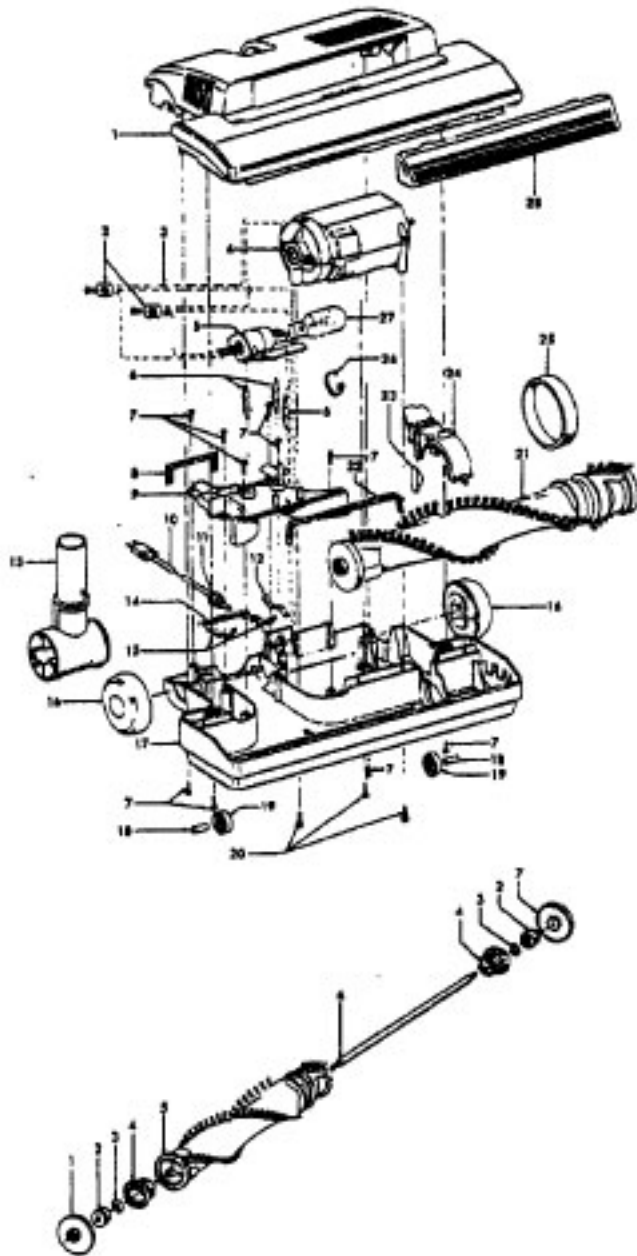

Powernozzle 48438230 AAP - S3545, S3549, S3551, S3553, S3555, S3557, S3565,
48438248 AAP - S3621
48438246 AAP - S3629
48438256 ABE - S3567, S3569, S3571, S3573
48438071 ABE - S3563
48438259 AG - S3577, S3580-050
48438079 ABY - S3530

Ref. No.	Part No.	Description
1	Note: All Nozzle Body Assembly's Include Item 28	
	42252201	Nozzle Body Assem. - AAP
	42252216	Nozzle Body Assem. - ABE S3563, S3567, S3569, S3571, S3573
	42252A09	Nozzle Body Assem. - AG - S3577, S3580-050
	N/A	Nozzle Body Assem. - ABY - S3530 Use 42252A52
	42252A52	Nozzle Body Assem. AG - S3577 (Allergen Filtration Graphics)
2	18972	Insulated Terminal (2)
	12227	Insulated Terminal (2)
3	N/A	Lead Wire - White
4	43177062	Motor Assem. Comp.
5	47171020	Dirt Finder Socket Assem.
6	36218016	Insulation Grommet - AG (3)
7	21447003	Screw-Self Tapping (8)
8	34253018	Rear Seal
9	42256099	Duct Cover Assem. - AG (Incl. Items 5,6,8,22)
10	46321088	Cord Assembly
	46321009	Cord Assembly - S3530
11	163788	Strain Relief Bushing
12	35278008	Detent Spring - FW
13	43482108	Nozzle Connector - AG
14	34112007	Seal
15	34122014	Seal (2)
16	43244043	Wheel Assem. - AG
17	42248115	Base Plate Assem. - MV (Incl. Items 18,19)
	42248114	Base Plate Assem. - ABR - S3567, S3569, S3571, S3573, S3563 (Incl. Items 18, 19)
	42248115	Base Plate Assem. - AG - S3530, S3580-050, S3577 (Incl. Items 18, 19)
18	31522004	Wheel Shaft - AY (2)
19	32761001	Wheel - AG (2)
20	21479801	Screw-Self Tapping (3)
21	48414081	Agitator Assem. Comp. - AG
	48414079	Agitator Assem. Comp. - AG - S3563
22	34123039	Duct Cover Seal
23	13281AY	Rug Nozzle Rib Shoe
24	36923008	Belt Guard
25	38528011	Belt
26	27479307	Lead Wire Tie
27	27317307	Dirt Finder Lamp
28	39383094	Dirt Finder Lens - BZ

Agitator 48414081/48414079

Ref. No.	Part No.	Description
1	36423016	Thread Guard - RH
2	43267002	Agitator Bearing Assem. (2)
3	21347003	Conical Washer (2)
4	N/A	Agitator End (2)
5	N/A	Agitator Body
6	N/A	Agitator Shaft
7	36423017	Thread Guard - LH - AG