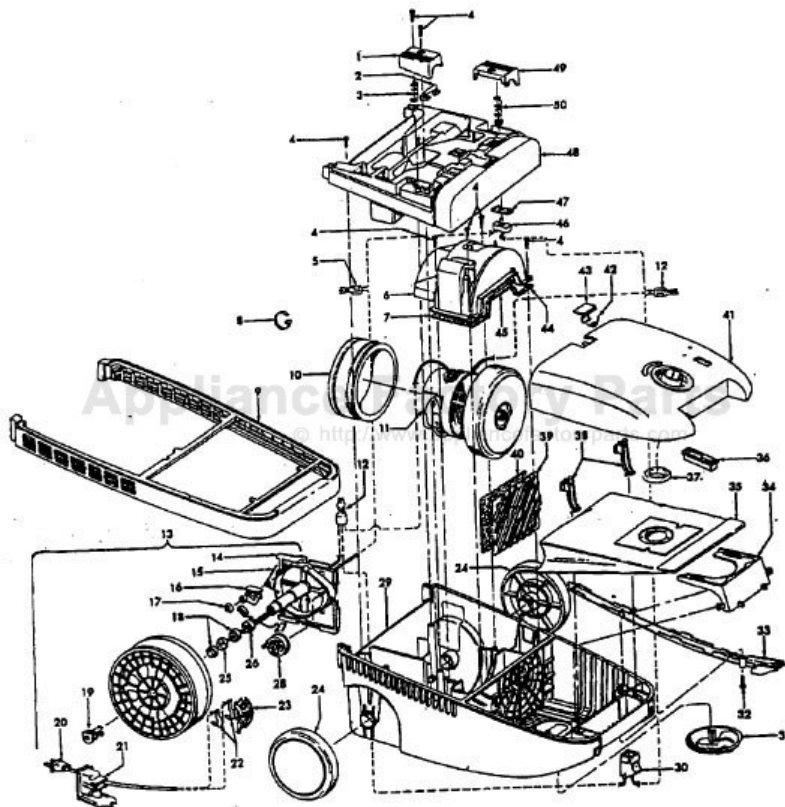

[Find Your HOOVER Vacuum Cleaner Parts - Select From 1456 Models](#)

----- Manual continues below part list -----