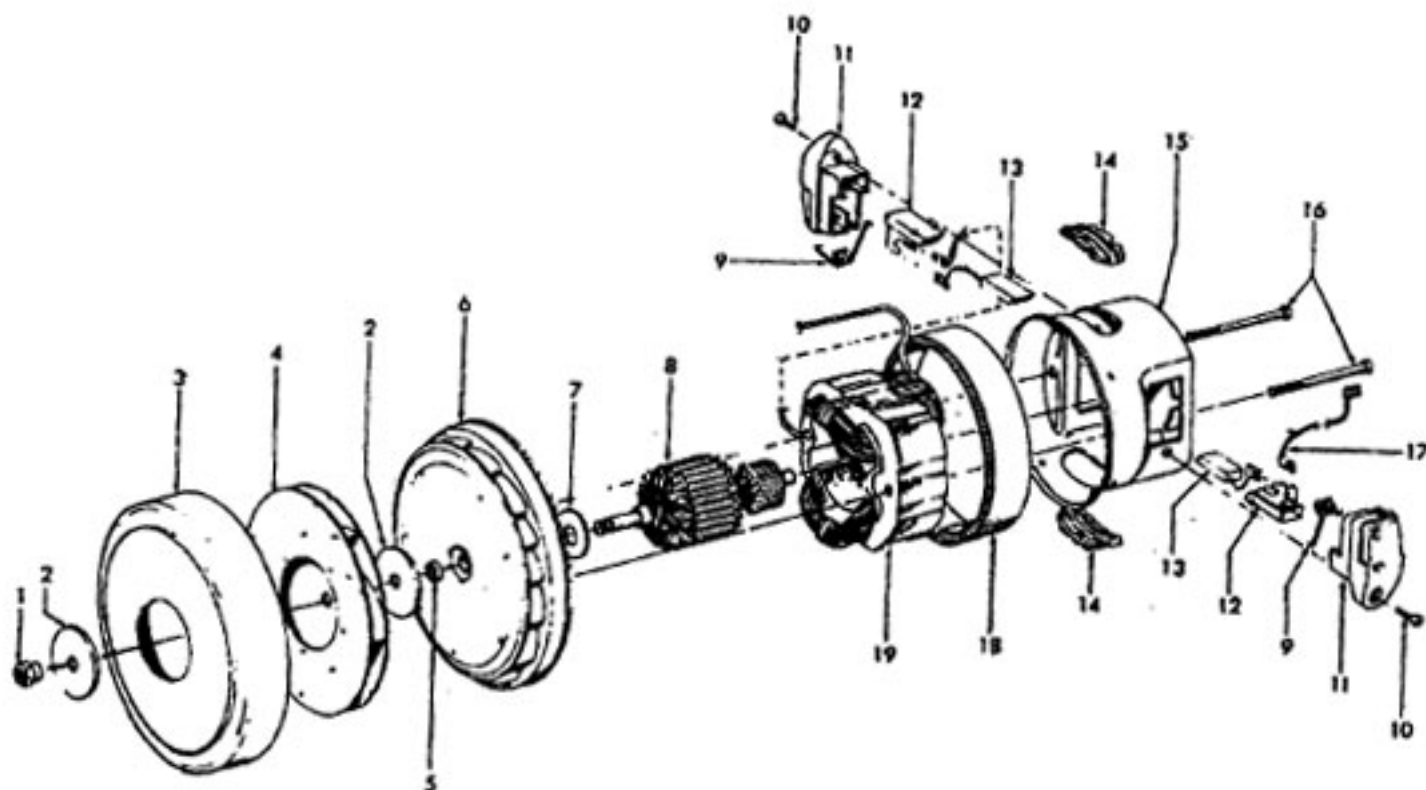

Motor Assembly

Ref. No.	Part No.	Description
	43576161	Motor Assem.
1	12028	Nut
2	21312774	Washer - FW (2)
3	37196065	Fan Cover
4	43551008	Fan
5	31148011	Bearing Spacer
6	43551030	Diffuser Assem. Comp.
7	N/A	
8	44765220	Armature Assem.

Ref. No.	Part No.	Description
9	38353004	Spring (2)
10	21429406	Screw (2)
11	168038AG	Brush Carrier (2)
12	188506	Brush Holder (2)
13	167679	Motor Brush Assem. (2)
14	169702BZ	Bushing (2)
15	42193025	Motor Housing Assem.
16	21447222	Field Lamination Bolt (2)
17	48176001	Lead Wire Assem.
18	38322031	Motor Gasket
19	45311048	Field Assem.