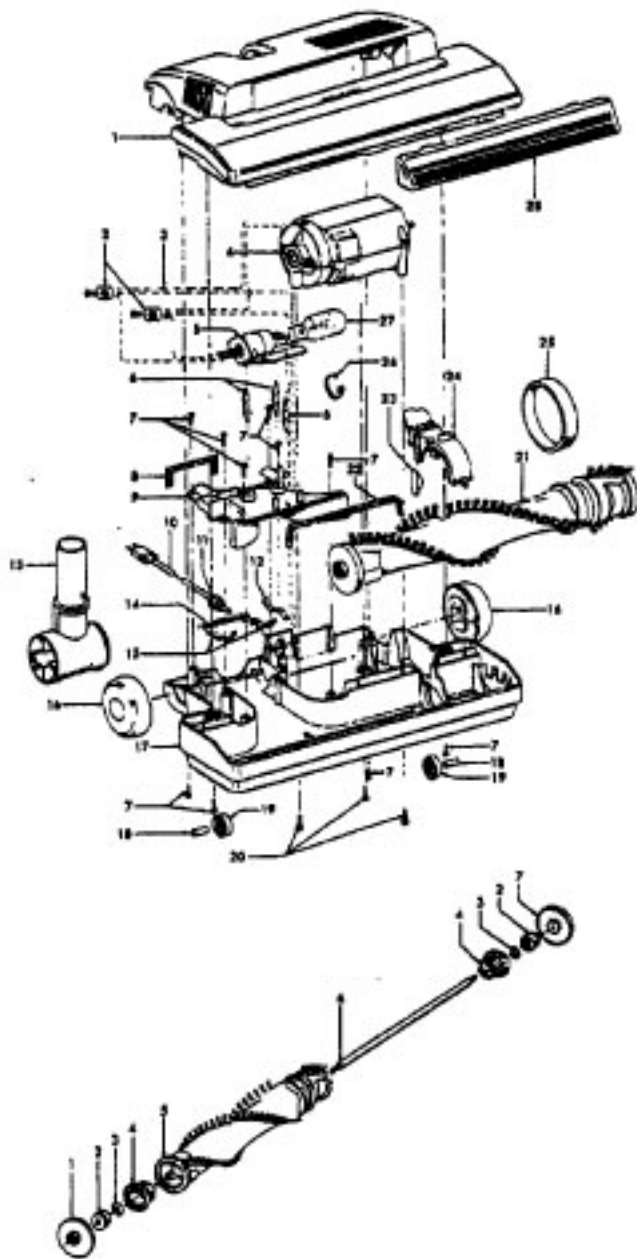

Powernozzle 48438230 AAP - S3545, S3549, S3551, S3553, S3555, S3557, S3565,
48438248 AAP - S3621
48438246 AAP - S3629
48438256 ABE - S3567, S3569, S3571, S3573
48438071 ABE - S3563
48438259 AG - S3577, S3580-050
48438079 ABY - S3530

Ref. No.	Part No.	Description
1	Note: All Nozzle Body Assembly's Include Item 28	
	42252201	Nozzle Body Assem. - AAP
	42252216	Nozzle Body Assem. - ABE S3563, S3567, S3569, S3571, S3573
	42252A09	Nozzle Body Assem. - AG - S3577, S3580-050
	N/A	Nozzle Body Assem. - ABY - S3530 Use 42252A52
	42252A52	Nozzle Body Assem. AG - S3577 (Allergen Filtration Graphics)
2	18972	Insulated Terminal (2)
	12227	Insulated Terminal (2)
3	N/A	Lead Wire - White
4	43177062	Motor Assem. Comp.
5	47171020	Dirt Finder Socket Assem.
6	36218016	Insulation Grommet - AG (3)
7	21447003	Screw-Self Tapping (8)
8	34253018	Rear Seal
9	42256099	Duct Cover Assem. - AG (Incl. Items 5,6,8,22)
10	46321088	Cord Assembly
	46321009	Cord Assembly - S3530
11	163788	Strain Relief Bushing
12	35278008	Detent Spring - FW
13	43482108	Nozzle Connector - AG
14	34112007	Seal
15	34122014	Seal (2)
16	43244043	Wheel Assem. - AG
17	42248115	Base Plate Assem. - MV (Incl. Items 18,19)
	42248114	Base Plate Assem. - ABR - S3567, S3569, S3571, S3573, S3563 (Incl. Items 18, 19)
	42248115	Base Plate Assem. - AG - S3530, S3580-050, S3577 (Incl. Items 18, 19)
18	31522004	Wheel Shaft - AY (2)
19	32761001	Wheel - AG (2)
20	21479801	Screw-Self Tapping (3)
21	48414081	Agitator Assem. Comp. - AG
	48414079	Agitator Assem. Comp. - AG - S3563
22	34123039	Duct Cover Seal
23	13281AY	Rug Nozzle Rib Shoe
24	36923008	Belt Guard
25	38528011	Belt
26	27479307	Lead Wire Tie
27	27317307	Dirt Finder Lamp
28	39383094	Dirt Finder Lens - BZ

Agitator 48414081/48414079

Ref. No.	Part No.	Description
1	36423016	Thread Guard - RH
2	43267002	Agitator Bearing Assem. (2)
3	21347003	Conical Washer (2)
4	N/A	Agitator End (2)
5	N/A	Agitator Body
6	N/A	Agitator Shaft
7	36423017	Thread Guard - LH - AG