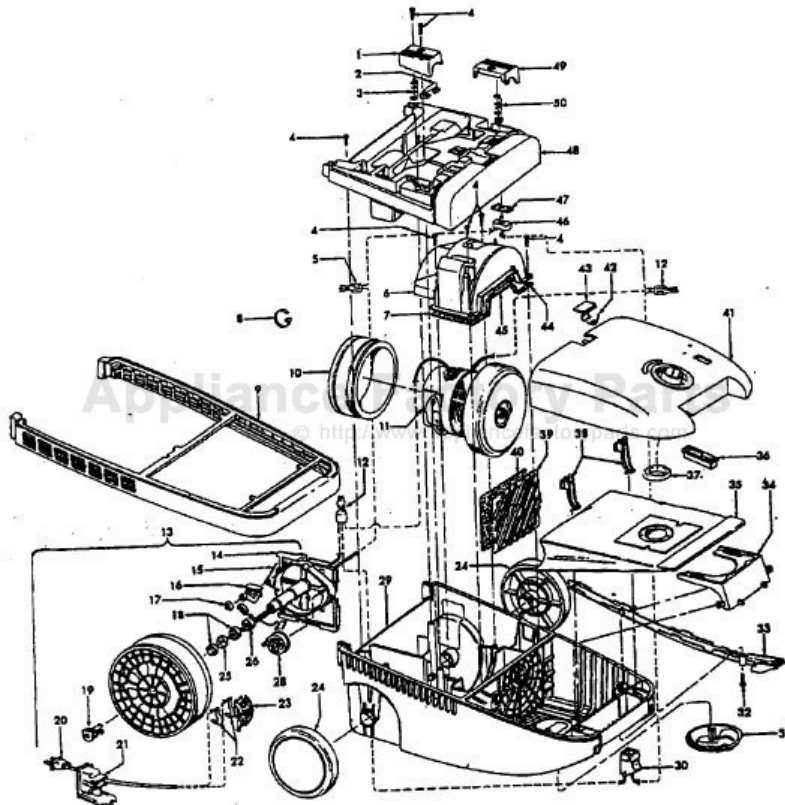

[Find Your HOOVER Vacuum Cleaner Parts - Select From 1456 Models](#)

----- Manual continues below part list -----