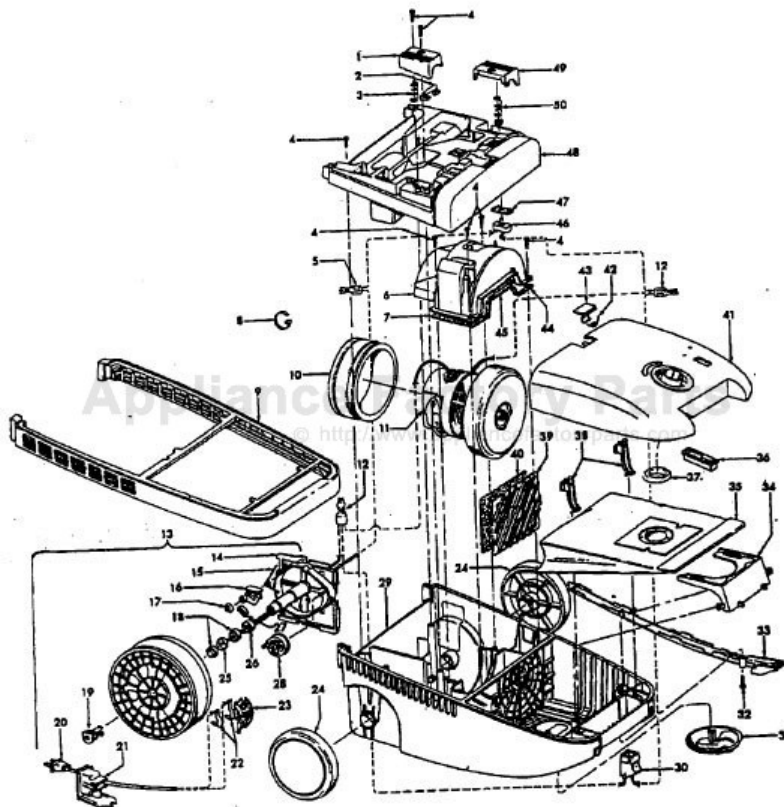

[Find Your HOOVER Vacuum Cleaner Parts - Select From 1456 Models](#)

----- Manual continues below part list -----