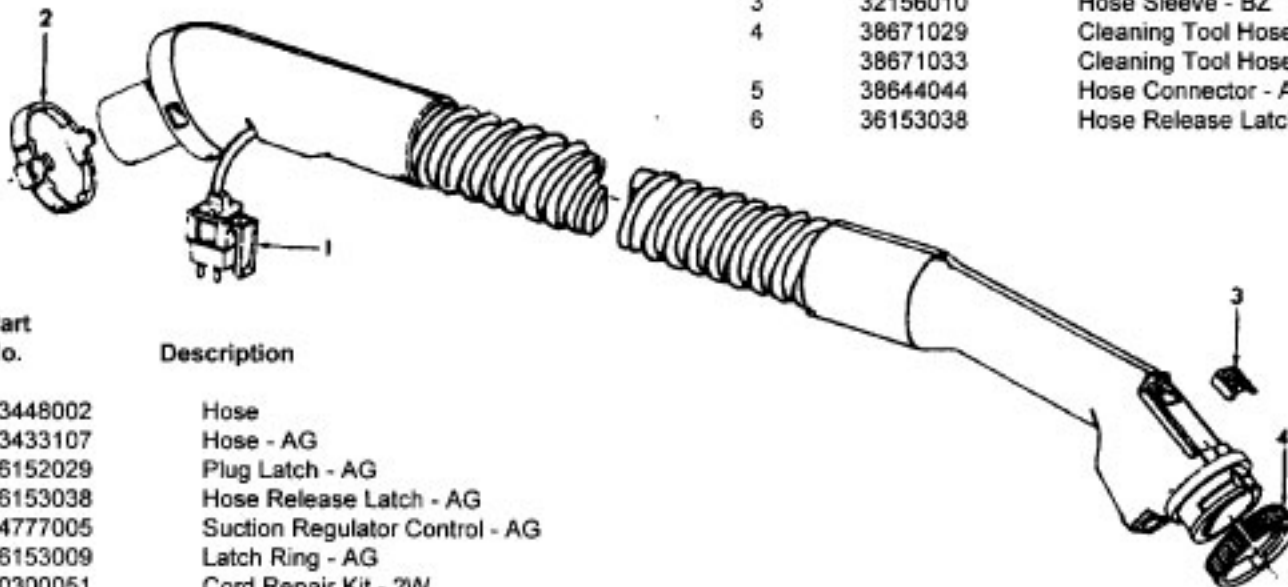

Ref. No.	Part No.	Description
	43448002	Hose
	43433107	Hose - AG
1	36152029	Plug Latch - AG
2	36153038	Hose Release Latch - AG
3	34777005	Suction Regulator Control - AG
4	36153009	Latch Ring - AG
	40300051	Cord Repair Kit - 2W