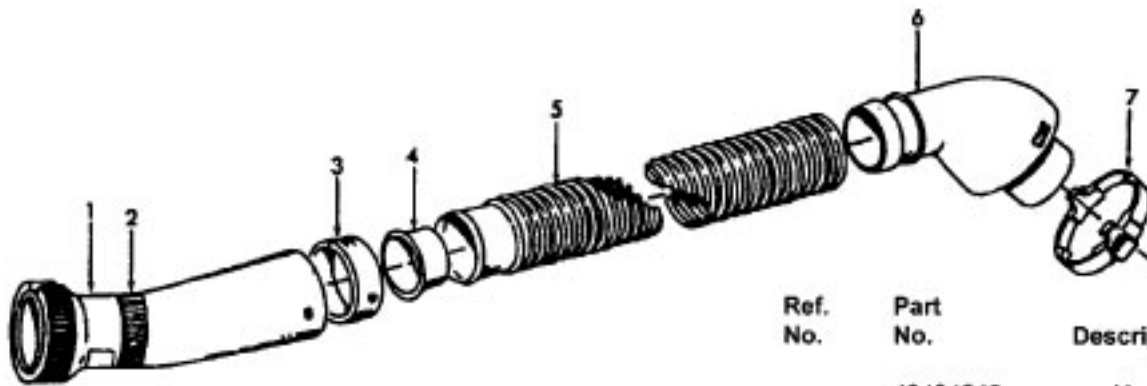

Ref. No.	Part No.	Description
	43434242	Hose Assem. Comp. - ABX/AG - S/C S3513, S3515, S3517, S3527
1	43434260	Hose Assem. Comp. - AG - S3510
	43466044	Hose Grip Assem. - AAP
	43466068	Hose Grip Assem. - AG - S3527
	43466072	Hose Grip Assem. - AG - S3510
2	38711006	Suction Control Ring - MV
	38711012	Suction Control Ring - ABN - S3527
	38711014	Suction Control Ring - AG - S3510
3	36171025	Hose Connector Collar
4	32156010	Hose Sleeve - BZ
5	38671029	Cleaning Tool Hose - AAZ
	38671033	Cleaning Tool Hose - ABX - S3527
	38671034	Cleaning Tool Hose - AG - S3510
6	38644044	Hose Connector - AG
7	36153038	Hose Release Latch - AG