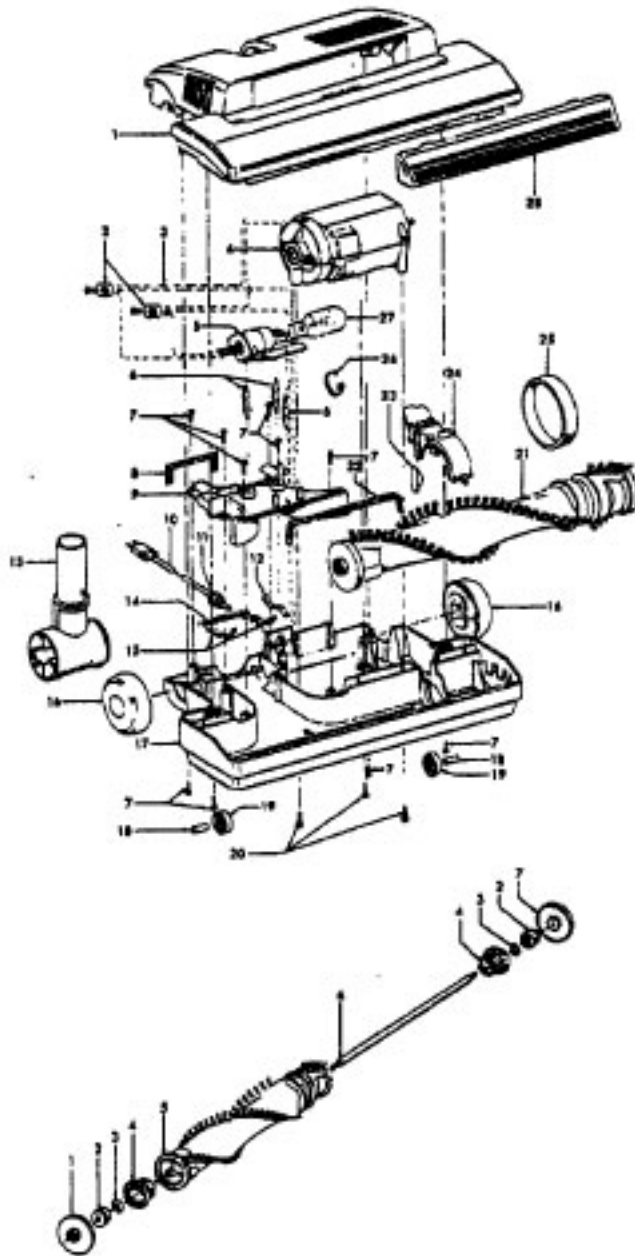

Powernozzle 48438230 AAP - S3545, S3549, S3551, S3553, S3555, S3557, S3565,
48438248 AAP - S3621
48438246 AAP - S3629
48438256 ABE - S3567, S3569, S3571, S3573
48438071 ABE - S3563
48438259 AG - S3577, S3580-050
48438079 ABY - S3530

Ref. No.	Part No.	Description
1	Note: All Nozzle Body Assembly's Include Item 28	
	42252201	Nozzle Body Assem. - AAP
	42252216	Nozzle Body Assem. - ABE S3563, S3567, S3569, S3571, S3573
	42252A09	Nozzle Body Assem. - AG - S3577, S3580-050
	N/A	Nozzle Body Assem. - ABY - S3530 Use 42252A52
	42252A52	Nozzle Body Assem. AG - S3577 (Allergen Filtration Graphics)
2	18972	Insulated Terminal (2)
	12227	Insulated Terminal (2)
3	N/A	Lead Wire - White
4	43177062	Motor Assem. Comp.
5	47171020	Dirt Finder Socket Assem.
6	36218016	Insulation Grommet - AG (3)
7	21447003	Screw-Self Tapping (8)
8	34253018	Rear Seal
9	42256099	Duct Cover Assem. - AG (Incl. Items 5,6,8,22)
10	46321088	Cord Assembly
	46321009	Cord Assembly - S3530
11	163768	Strain Relief Bushing
12	35278008	Detent Spring - FW
13	43482108	Nozzle Connector - AG
14	34112007	Seal
15	34122014	Seal (2)
16	43244043	Wheel Assem. - AG
17	42246115	Base Plate Assem. - MV (Incl. Items 18,19)
	42246114	Base Plate Assem. - ABR - S3567, S3569, S3571, S3573, S3563 (Incl. Items 18, 19)
	42246115	Base Plate Assem. - AG - S3530, S3580-050, S3577 (Incl. Items 18, 19)
18	31522004	Wheel Shaft - AY (2)
19	32761001	Wheel - AG (2)
20	21479801	Screw-Self Tapping (3)
21	48414081	Agitator Assem. Comp. - AG
	48414079	Agitator Assem. Comp. - AG - S3563
22	34123039	Duct Cover Seal
23	13261AY	Rug Nozzle Rib Shoe
24	36923008	Belt Guard
25	38528011	Belt
26	27479307	Lead Wire Tie
27	27317307	Dirt Finder Lamp
28	39383094	Dirt Finder Lens - BZ

Agitator 48414081/48414079

Ref. No.	Part No.	Description
1	36423016	Thread Guard - RH
2	43267002	Agitator Bearing Assem. (2)
3	21347003	Conical Washer (2)
4	N/A	Agitator End (2)
5	N/A	Agitator Body
6	N/A	Agitator Shaft
7	36423017	Thread Guard - LH - AG