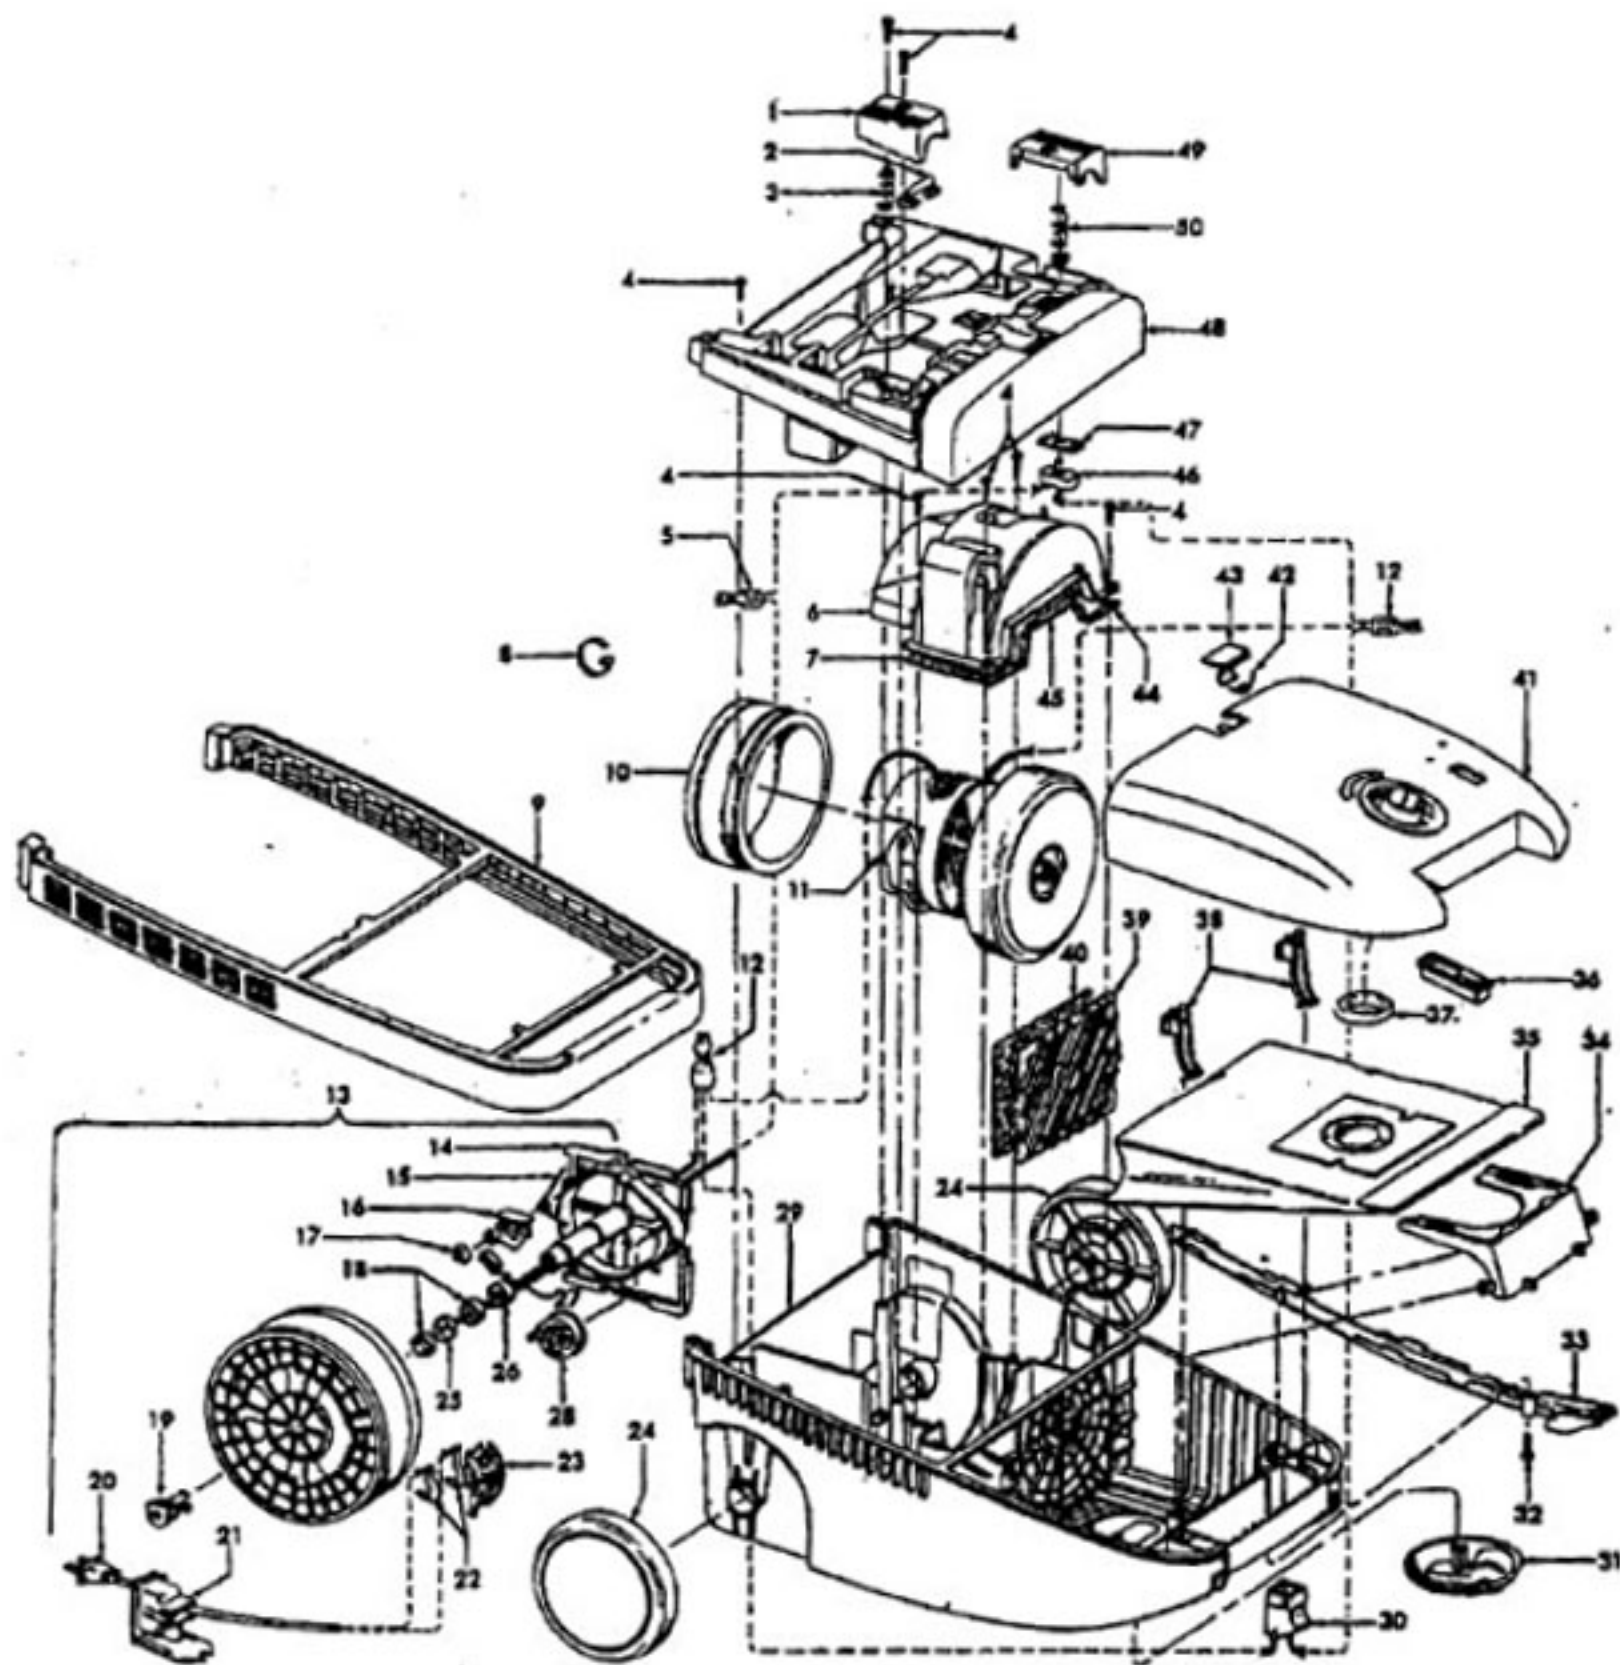

Futura
TurboPOWER 5000
PowerMax

Models S3567, S3569, S3573
Model S3577
Model S3530, S3580-050

**Futura
TurboPOWER 5000
PowerMax**

**Models S3567, S3569, S3573
Model S3577
Model S3530, S3580-050**

Ref. No.	Part No.	Description
1	38422155	Cord Reel Pedal - AG
2	38458034	Cord Reel Brake Arm - AG
3	38314024	Spring - FW (2)
4	21447217	Screw (7)
5	12227	Insulated Terminal
	27618508	Wire Connector
6	41312040	Motor Retainer - AAP (Incl. It. 7,44,45)
7	34633003	Retainer Seal - RH
8	27479307	Lead Wire Tie
9	36235069	Furniture Guard - AG
10	36322031	Motor Mount
11	43576186	Motor Assem.
	43576184	Motor Assem. - S3530, S3580-050, S3577(P. 266)
12	18972	Insulated Terminal (2)
13	41911014	Cord Reel Assem.
14	N/A	Cord Reel Support - BZ
15	N/A	Torsion Spring - FW
16	N/A	Brake Lever Assem. - AAP
17	N/A	Push Nut
18	N/A	Spacer - BZ (2)
19	N/A	Retainer - AG
20	46383288	Attachment Cord Assem. - AG
21	36218018	Ferrule - AG
22	N/A	Contact Spring (2)
23	N/A	Brush Holder - BZ
24	38522065	Wheel - AG
25	N/A	Slip Ring Assem. - White
26	N/A	Slip Ring Assem. - Black
27	N/A	Brake Pad
28	N/A	Spool & Spring Assem.
29	42215084	Main Body Assem. ABU (Incl. It. 9,30,33)
	42215088	Main Body Assem. - AG - S3577 (Incl. Items 9, 30, 33)
30	46326082	Receptacle Assem. - AG
31	41432040	Wheel Carrier Assem. - AG
32	21447223	Screw-Self Tapping
33	36218021	Cord Channel Cover - AAP
	36218020	Cord Channel Cover - AG - S3577
34	36424010	Bag Collar Support - AG
35	4010064S	Throw Away Bag Assem. - 3 Pk.
36	51151010	Bag Indicator
37	36424012	Bag Collar Seal - AG
38	36151027	Bag Lid Hinge - AG (2)
39	37944005	Filter Retainer - AG
40	38765009	Secondary Filter
41	Note: All Bag Lid Assembly's include items 36, 37, 42, 43	
	42217152	Bag Lid Assem. - ABC - S3567,
	42217166	Bag Lid Assem. - ABC - S3567 (Allergen Filtration Graphics)
	42212135	Bag Lid Assem. - AG - Common - S3569
	42217167	Bag Lid Assem. AAY - S3569 (Allergen Filtration Graphics)
	42217153	Bag Lid Assem. - ABM - S3573
	42217135	Bag Lid Assem. - S3577