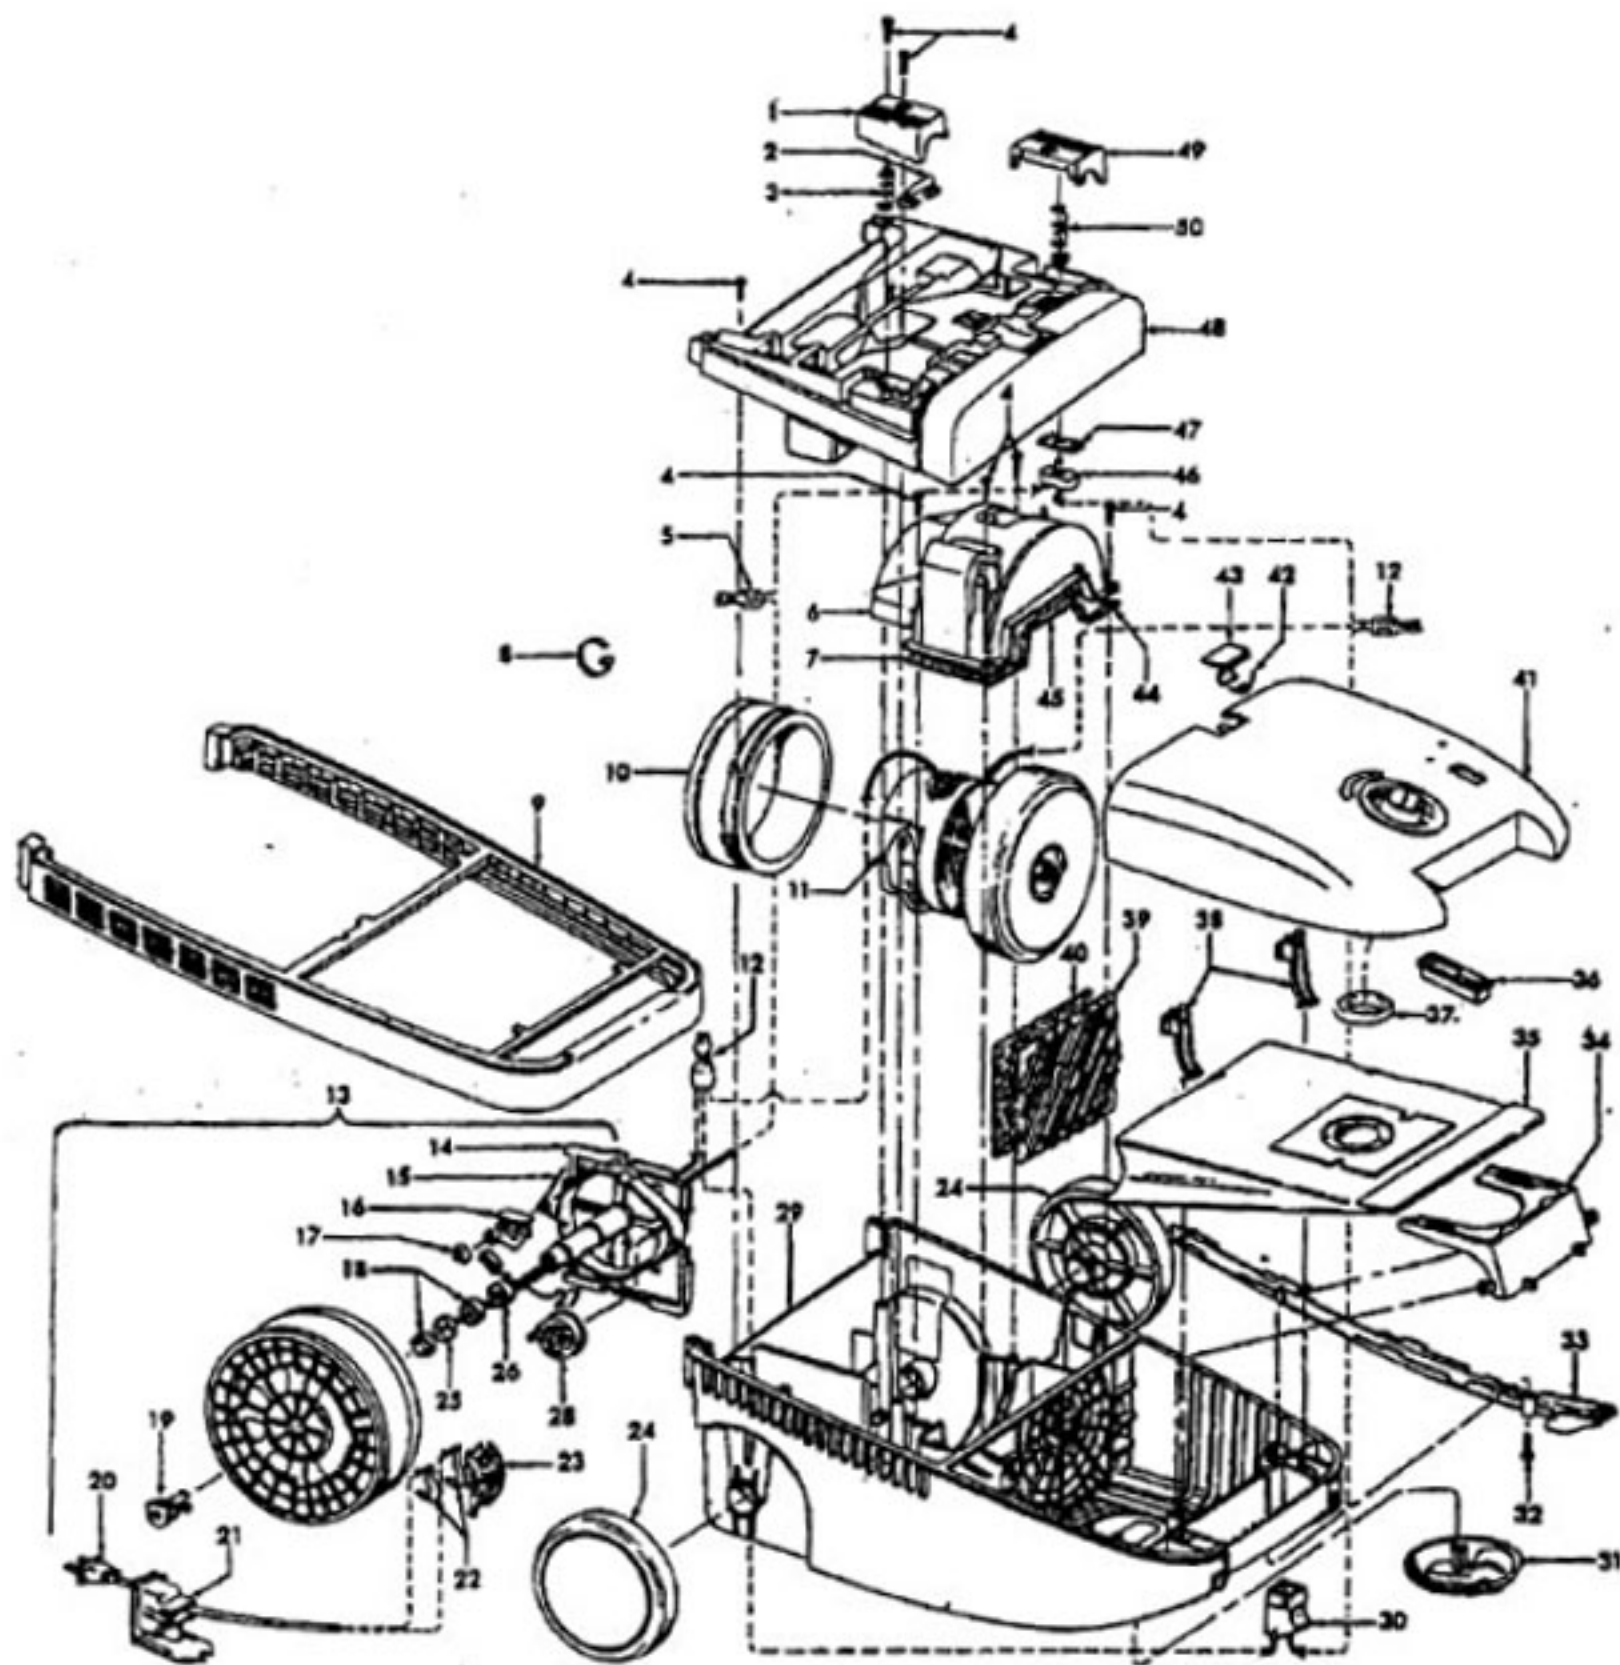

Futura
TurboPOWER 5000
PowerMax

Models S3567, S3569, S3573
Model S3577
Model S3530, S3580-050

**Futura
TurboPOWER 5000
PowerMax**

**Models S3567, S3569, S3573
Model S3577
Model S3530, S3580-050**

Ref. No.	Part No.	Description
1	38422155	Cord Reel Pedal - AG
2	38458034	Cord Reel Brake Arm - AG
3	38314024	Spring - FW (2)
4	21447217	Screw (7)
5	12227	Insulated Terminal
	27618508	Wire Connector
6	41312040	Motor Retainer - AAP (Incl. It. 7,44,45)
7	34633003	Retainer Seal - RH
8	27479307	Lead Wire Tie
9	36235069	Furniture Guard - AG
10	36322031	Motor Mount
11	43576186	Motor Assem.
	43576184	Motor Assem. - S3530, S3580-050, S3577(P. 266)
12	18972	Insulated Terminal (2)
13	41911014	Cord Reel Assem.
14	N/A	Cord Reel Support - BZ
15	N/A	Torsion Spring - FW
16	N/A	Brake Lever Assem. - AAP
17	N/A	Push Nut
18	N/A	Spacer - BZ (2)
19	N/A	Retainer - AG
20	46383288	Attachment Cord Assem. - AG
21	36218018	Ferrule - AG
22	N/A	Contact Spring (2)
23	N/A	Brush Holder - BZ
24	38522065	Wheel - AG
25	N/A	Slip Ring Assem. - White
26	N/A	Slip Ring Assem. - Black
27	N/A	Brake Pad
28	N/A	Spool & Spring Assem.
29	42215084	Main Body Assem. ABU (Incl. It. 9,30,33)
	42215088	Main Body Assem. - AG - S3577 (Incl. Items 9, 30, 33)
30	46326082	Receptacle Assem. - AG
31	41432040	Wheel Carrier Assem. - AG
32	21447223	Screw-Self Tapping
33	36218021	Cord Channel Cover - AAP
	36218020	Cord Channel Cover - AG - S3577
34	36424010	Bag Collar Support - AG
35	4010064S	Throw Away Bag Assem. - 3 Pk.
36	51151010	Bag Indicator
37	36424012	Bag Collar Seal - AG
38	36151027	Bag Lid Hinge - AG (2)
39	37944005	Filter Retainer - AG
40	38765009	Secondary Filter
41	Note: All Bag Lid Assembly's include items 36, 37, 42, 43	
	42217152	Bag Lid Assem. - ABC - S3567,
	42217166	Bag Lid Assem. - ABC - S3567 (Allergen Filtration Graphics)
	42212135	Bag Lid Assem. - AG - Common - S3569
	42217167	Bag Lid Assem. AAY - S3569 (Allergen Filtration Graphics)
	42217153	Bag Lid Assem. - ABM - S3573
	42217135	Bag Lid Assem. - S3577

Ref. No.	Part No.	Description
	42217171	Bag Lid Assem. - AG - S3577 (Allergen Filtration Graphics)
	42217174	Bag Lid Assem. - ABY - S3530
	42217190	Bag Lid Assem. - AG - S3580-050
42	38351009	Torsion Spring - FW
43	36153040	Bag Lid Latch - AG
44	34633002	Retainer Seal - LH
45	34123040	Retainer Seal - Center
46	28218048	Switch
47	34135014	Switch Mounting Plate - AAP
48	Note: All Motor Cover Assembly's include items 1, 2, 3	
	0M100194	Motor Cover Assem. - ABC - S3567
	0M100193	Motor Cover Assem. - AAY - S3569
	0M100195	Motor Cover Assem. - ABM - S3573
	0M100006	Motor Cover Assem. - AG - S3577, S3580-050
	0M100240	Motor Cover Assem. - ABY - S3530
49	38422184	Switch Pedal - AG - w/o Post
50	38314026	Spring - FW
	56513340	Owner Manual - S3567, S3569, (S3577 before 07/23/99)
	56513345	Owner Manual - S3530, S3580-050
	56513355	Owner Manual - S3577 (after 07/23/99)
	58175099	Carton
	58175116	Carton - S3577
	58175123	Carton - S3530
	58646153	Carton - S3580-050
	58211011	Bottom Support - Front
	58211012	Bottom Support - Rear
	58216013	Top Support
	CLEANING TOOLS- (P-240)	
	38617017	Crevice Tool - AG
	43414057	Furniture Nozzle - AG
	43414064	Dusting Brush - AG
	43414073	Floor Brush - AG
	43453052	Ext. Tube - AX - 20
	43453098	Ext. Tube - AX - w/ storage clip
	43453023	Ext. Tube - S3530, S3580-050
	49129008	Powered Hand Tool - S3580-050
	43433107	Hose - 2W - AG - S3567, S3569, S3573, S3577 See Note Below -(P. 251)
	43433113	Hose - 2W - AG - S3530, (S3577 after 07/23/99) S3580-050 (P. 311)
	48438256	Powered Nozzle - ABE (P-253)
	48438259	Powered Nozzle - AG - S3577, S3580-050 (P 253)
	48438079	Powered Nozzle - ABY -S3530 (P 253)

Note: Model S3577 was produced with 3 hoses, the original was Dark Charcoal Gray, the second hose was black and current production uses the gas pump style hose.