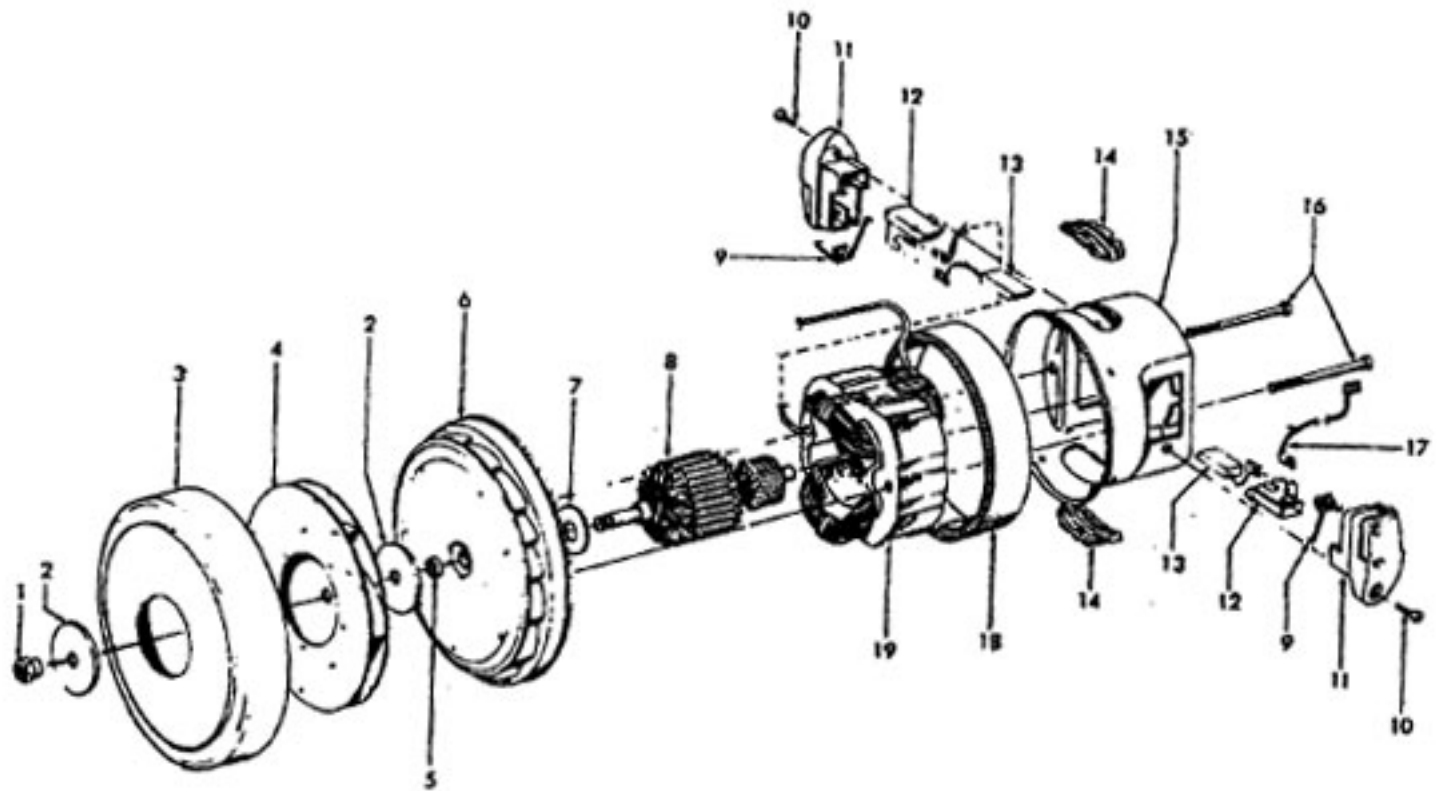

Motor Assembly

Ref. No.	Part No.	Description
	43576161	Motor Assem.
1	12028	Nut
2	21312774	Washer - FW (2)
3	37196065	Fan Cover
4	43551008	Fan
5	31148011	Bearing Spacer
6	43551030	Diffuser Assem. Comp.
7	N/A	
8	44765220	Armature Assem.

Ref. No.	Part No.	Description
9	38353004	Spring (2)
10	21429406	Screw (2)
11	168038AG	Brush Carrier (2)
12	188506	Brush Holder (2)
13	167679	Motor Brush Assem. (2)
14	169702BZ	Bushing (2)
15	42193025	Motor Housing Assem.
16	21447222	Field Lamination Bolt (2)
17	48176001	Lead Wire Assem.
18	38322031	Motor Gasket
19	45311048	Field Assem.