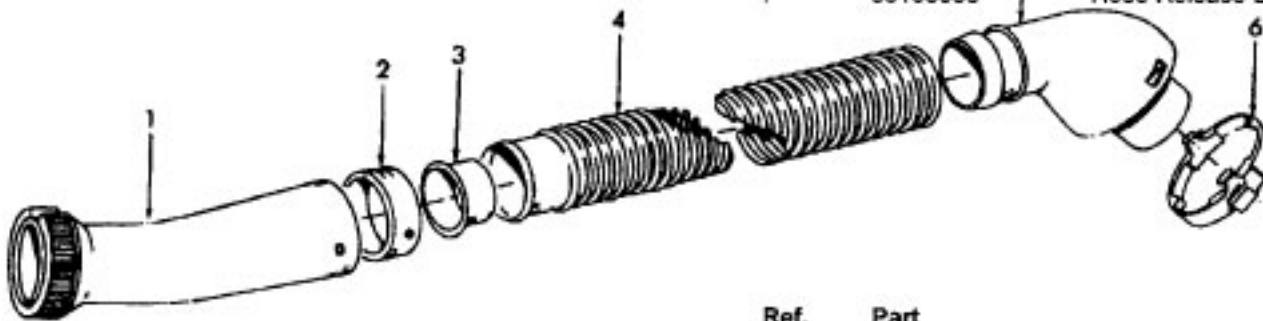

Ref. No.	Part No.	Description
	43434241	Hose Assem. Comp.
1	43466054	Hose Grip Assem. - AAP
	43466066	Hose Grip Assem. - AG - S3523
2	36171025	Hose Connector Collar
3	32156010	Hose Sleeve - BZ
4	38671029	Cleaning Tool Hose - AAZ
	38671033	Cleaning Tool Hose - ABX - S3523
5	38644044	Hose Connector - AG
6	36153038	Hose Release Latch - AG