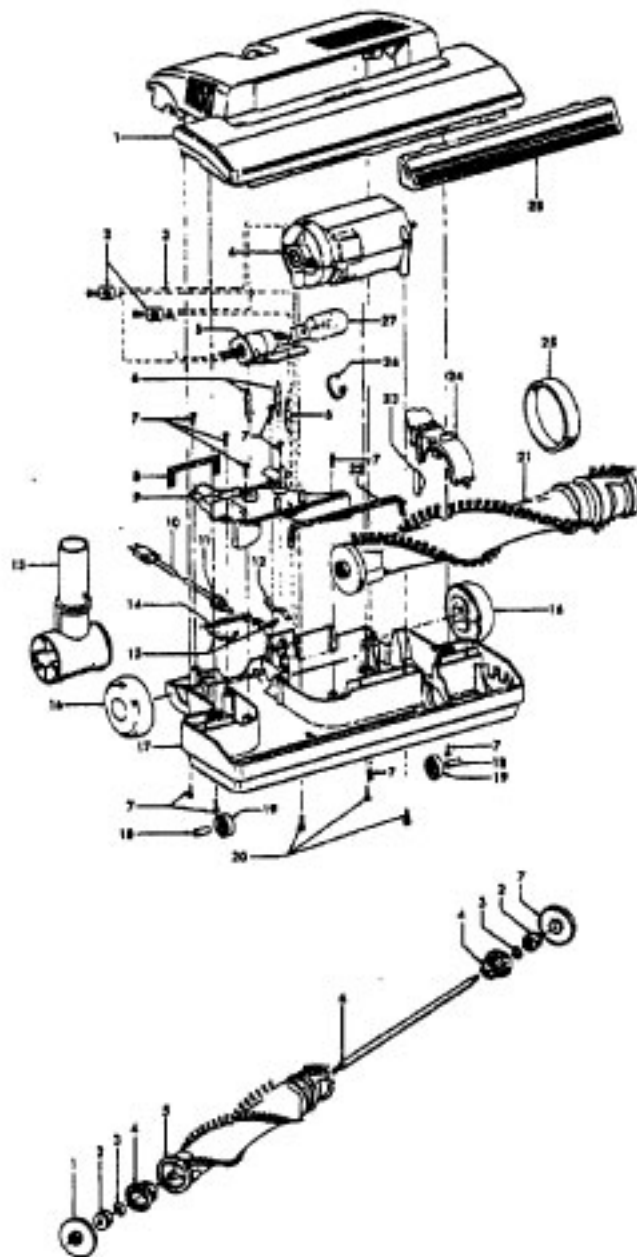

Powernozzle 48438230 AAP - S3545, S3549, S3551, S3553, S3555, S3557, S3565,
48438248 AAP - S3621
48438246 AAP - S3629
48438256 ABE - S3567, S3569, S3571, S3573
48438071 ABE - S3563
48438259 AG - S3577, S3580-050
48438079 ABY - S3530

Ref. No.	Part No.	Description
1	Note: All Nozzle Body Assembly's Include Item 28	
	42252201	Nozzle Body Assem. - AAP
	42252216	Nozzle Body Assem. - ABE S3563, S3567, S3569, S3571, S3573
	42252A09	Nozzle Body Assem. - AG - S3577, S3580-050
	N/A	Nozzle Body Assem. - ABY - S3530 Use 42252A52
	42252A52	Nozzle Body Assem. AG - S3577 (Allergen Filtration Graphics)
2	18972	Insulated Terminal (2)
	12227	Insulated Terminal (2)
3	N/A	Lead Wire - White
4	43177062	Motor Assem. Comp.
5	47171020	Dirt Finder Socket Assem.
6	36218016	Insulation Grommet - AG (3)
7	21447003	Screw-Self Tapping (8)
8	34253018	Rear Seal
9	42256099	Duct Cover Assem. - AG (Incl. Items 5,6,8,22)
10	46321088	Cord Assembly
	46321009	Cord Assembly - S3530
11	163788	Strain Relief Bushing
12	35278008	Detent Spring - FW
13	43482108	Nozzle Connector - AG
14	34112007	Seal
15	34122014	Seal (2)
16	43244043	Wheel Assem. - AG
17	42248115	Base Plate Assem. - MV (Incl. Items 18,19)
	42248114	Base Plate Assem. - ABR - S3567, S3569, S3571, S3573, S3563 (Incl. Items 18, 19)
	42248115	Base Plate Assem. - AG - S3530, S3580-050, S3577 (Incl. Items 18, 19)
18	31522004	Wheel Shaft - AY (2)
19	32761001	Wheel - AG (2)
20	21479801	Screw-Self Tapping (3)
21	48414081	Agitator Assem. Comp. - AG
	48414079	Agitator Assem. Comp. - AG - S3563
22	34123039	Duct Cover Seal
23	13281AY	Rug Nozzle Rib Shoe
24	36923008	Belt Guard
25	38528011	Belt
26	27479307	Lead Wire Tie
27	27317307	Dirt Finder Lamp
28	39383094	Dirt Finder Lens - BZ

Agitator 48414081/48414079

Ref. No.	Part No.	Description
1	36423016	Thread Guard - RH
2	43267002	Agitator Bearing Assem. (2)
3	21347003	Conical Washer (2)
4	N/A	Agitator End (2)
5	N/A	Agitator Body
6	N/A	Agitator Shaft
7	36423017	Thread Guard - LH - AG