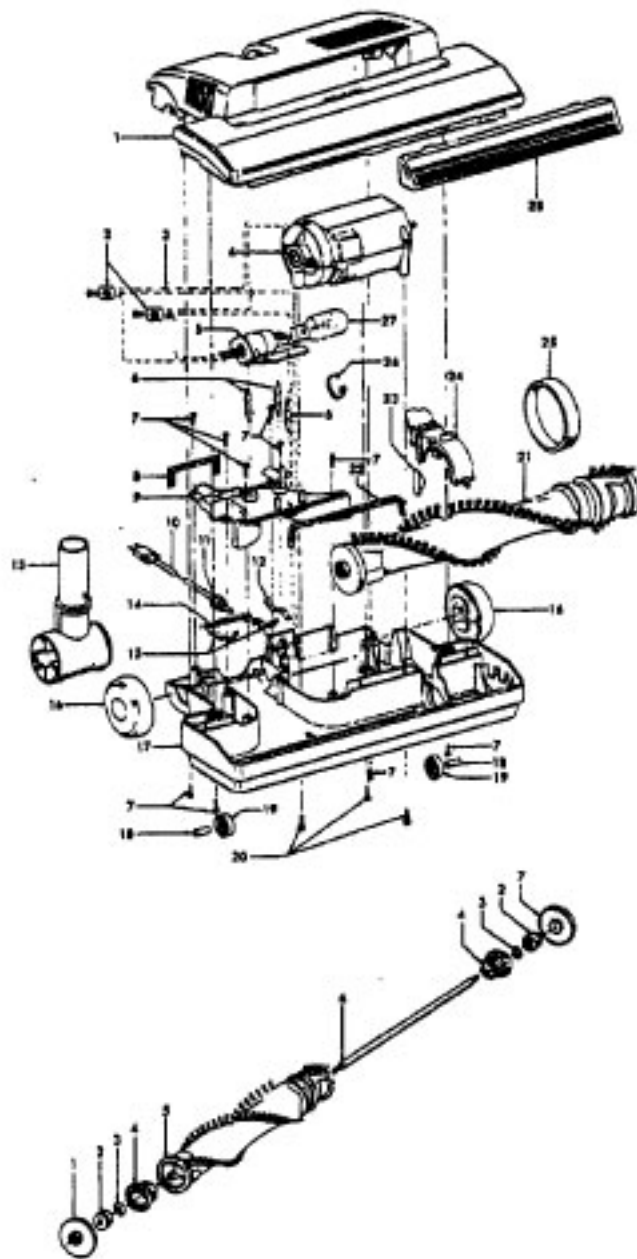

Powernozzle 48438230 AAP - S3545, S3549, S3551, S3553, S3555, S3557, S3565,
48438248 AAP - S3621
48438246 AAP - S3629
48438256 ABE - S3567, S3569, S3571, S3573
48438071 ABE - S3563
48438259 AG - S3577, S3580-050
48438079 ABY - S3530

Ref. No.	Part No.	Description
1	Note: All Nozzle Body Assembly's Include Item 28	
	42252201	Nozzle Body Assem. - AAP
	42252216	Nozzle Body Assem. - ABE S3563, S3567, S3569, S3571, S3573
	42252A09	Nozzle Body Assem. - AG - S3577, S3580-050
	N/A	Nozzle Body Assem. - ABY - S3530 Use 42252A52
	42252A52	Nozzle Body Assem. AG - S3577 (Allergen Filtration Graphics)
2	18972	Insulated Terminal (2)
	12227	Insulated Terminal (2)
3	N/A	Lead Wire - White
4	43177062	Motor Assem. Comp.
5	47171020	Dirt Finder Socket Assem.
6	36218016	Insulation Grommet - AG (3)
7	21447003	Screw-Self Tapping (8)
8	34253018	Rear Seal
9	42256099	Duct Cover Assem. - AG (Incl. Items 5,6,8,22)
10	46321088	Cord Assembly
	46321009	Cord Assembly - S3530
11	163788	Strain Relief Bushing
12	35278008	Detent Spring - FW
13	43482108	Nozzle Connector - AG
14	34112007	Seal
15	34122014	Seal (2)
16	43244043	Wheel Assem. - AG
17	42248115	Base Plate Assem. - MV (Incl. Items 18,19)
	42248114	Base Plate Assem. - ABR - S3567, S3569, S3571, S3573, S3563 (Incl. Items 18, 19)
	42248115	Base Plate Assem. - AG - S3530, S3580-050, S3577 (Incl. Items 18, 19)
18	31522004	Wheel Shaft - AY (2)
19	32761001	Wheel - AG (2)
20	21479801	Screw-Self Tapping (3)
21	48414081	Agitator Assem. Comp. - AG
	48414079	Agitator Assem. Comp. - AG - S3563
22	34123039	Duct Cover Seal
23	13281AY	Rug Nozzle Rib Shoe
24	36923008	Belt Guard
25	38528011	Belt
26	27479307	Lead Wire Tie
27	27317307	Dirt Finder Lamp
28	39383094	Dirt Finder Lens - BZ

Agitator 48414081/48414079

Ref. No.	Part No.	Description
1	36423016	Thread Guard - RH
2	43267002	Agitator Bearing Assem. (2)
3	21347003	Conical Washer (2)
4	N/A	Agitator End (2)
5	N/A	Agitator Body
6	N/A	Agitator Shaft
7	36423017	Thread Guard - LH - AG