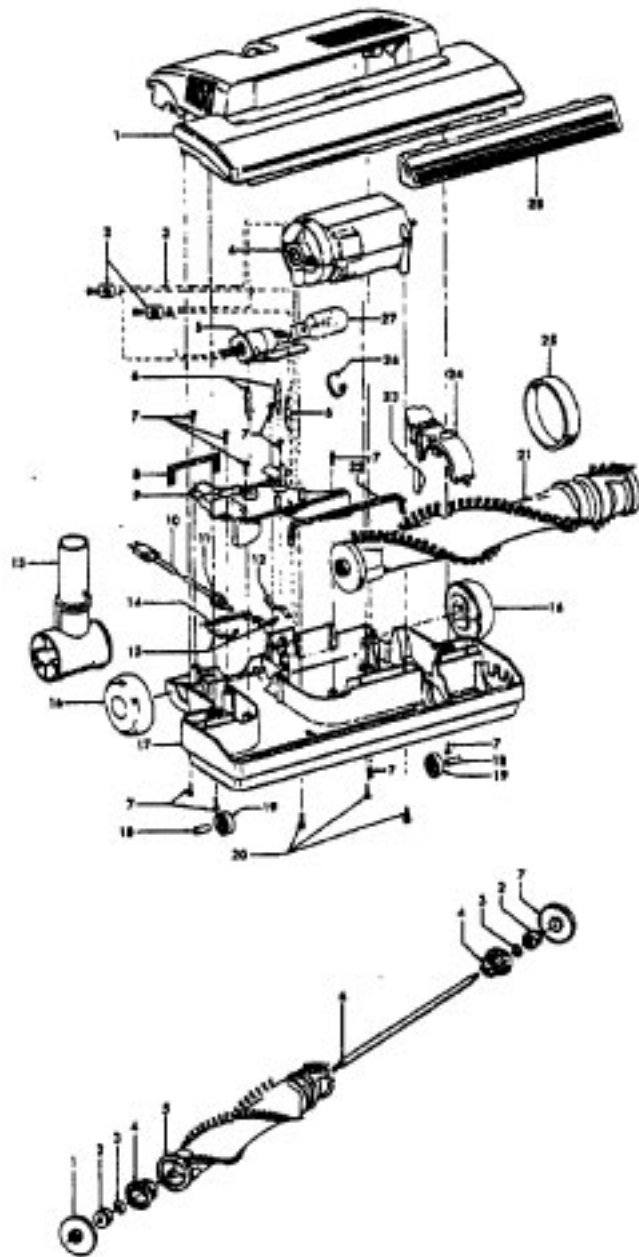

Ref. No.	Part No.	Description
1	Note: All Nozzle Body Assembly's include Item 28	
	42252201	Nozzle Body Assem. - AAP
	42252216	Nozzle Body Assem. - ABE S3563, S3567, S3569, S3571, S3573
	42252A09	Nozzle Body Assem. - AG - S3577, S3580-050
	N/A	Nozzle Body Assem. - ABY - S3530 Use 42252A52
	42252A52	Nozzle Body Assem. AG - S3577 (Allergen Filtration Graphics)
2	18972	Insulated Terminal (2)
	12227	Insulated Terminal (2)
3	N/A	Lead Wire - White
4	43177062	Motor Assem. Comp.
5	47171020	Dirt Finder Socket Assem.
6	36218016	Insulation Grommet - AG (3)
7	21447003	Screw-Self Tapping (8)
8	34253018	Rear Seal
9	42256099	Duct Cover Assem. - AG (Incl. Items 5,6,8,22)
10	46321088	Cord Assembly
	46321009	Cord Assembly - S3530
11	163768	Strain Relief Bushing
12	35276008	Detent Spring - FW
13	43482106	Nozzle Connector - AG
14	34112007	Seal
15	34122014	Seal (2)
16	43244043	Wheel Assem. - AG
17	42246115	Base Plate Assem. - MV (Incl. Items 18,19)
	42246114	Base Plate Assem. - ABR - S3567, S3569, S3571, S3573, S3563 (Incl. Items 18, 19)
	42246115	Base Plate Assem. - AG - S3530, S3580-050, S3577 (Incl. Items 18, 19)
18	31522004	Wheel Shaft - AY (2)
19	32761001	Wheel - AG (2)
20	21479801	Screw-Self Tapping (3)
21	48414081	Agitator Assem. Comp. - AG
	48414079	Agitator Assem. Comp. - AG - S3563
22	34123039	Duct Cover Seal
23	13261AY	Rug Nozzle Rib Shoe
24	36923008	Belt Guard
25	38528011	Belt
26	27479307	Lead Wire Tie
27	27317307	Dirt Finder Lamp
28	39383094	Dirt Finder Lens - BZ

Agitator 48414081/48414079

Ref. No.	Part No.	Description
1	36423016	Thread Guard - RH
2	43267002	Agitator Bearing Assem. (2)
3	21347003	Conical Washer (2)
4	N/A	Agitator End (2)
5	N/A	Agitator Body
6	N/A	Agitator Shaft
7	36423017	Thread Guard - LH - AG