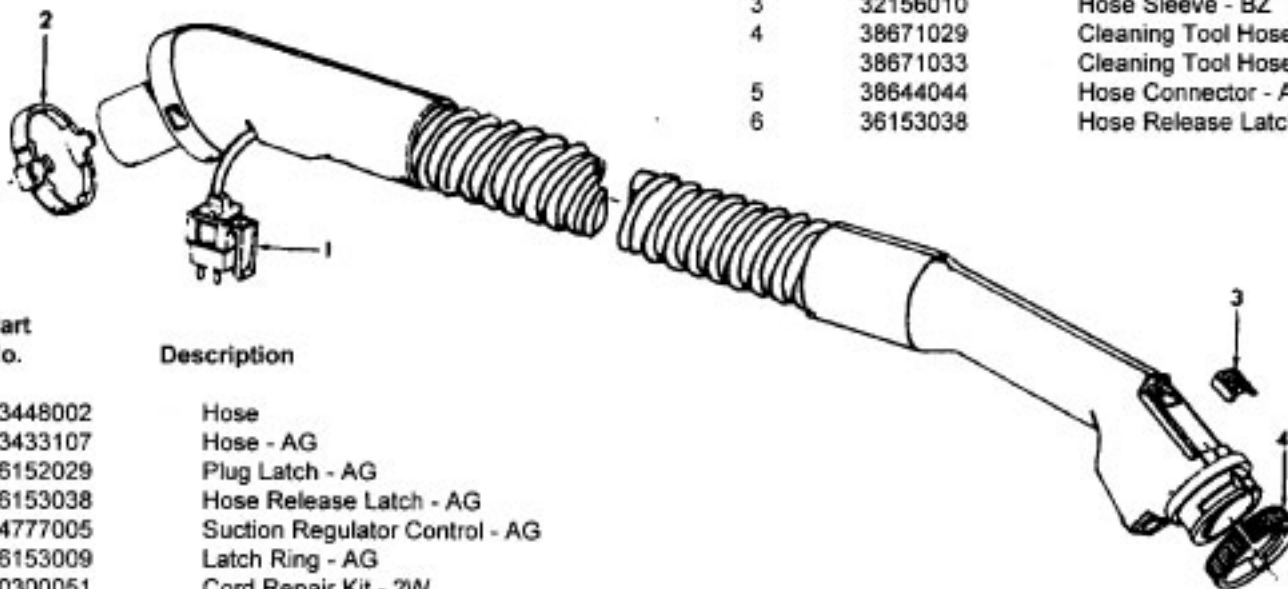

Agitator 48414081/48414079

Ref. No.	Part No.	Description
1	36423016	Thread Guard - RH
2	43267002	Agitator Bearing Assem. (2)
3	21347003	Conical Washer (2)
4	N/A	Agitator End (2)
5	N/A	Agitator Body
6	N/A	Agitator Shaft
7	36423017	Thread Guard - LH - AG

Hose Assemblies

Futura/TurboPOWER/PowerMax

Ref. No.	Part No.	Description
	43434242	Hose Assem. Comp. - ABX/AG - S/C S3513, S3515, S3517, S3527
1	43434260	Hose Assem. Comp. - AG - S3510
	43466044	Hose Grip Assem. - AAP
	43466068	Hose Grip Assem. - AG - S3527
	43466072	Hose Grip Assem. - AG - S3510
2	38711006	Suction Control Ring - MV
	38711012	Suction Control Ring - ABN - S3527
	38711014	Suction Control Ring - AG - S3510
3	36171025	Hose Connector Collar
4	32156010	Hose Sleeve - BZ
5	38671029	Cleaning Tool Hose - AAZ
	38671033	Cleaning Tool Hose - ABX - S3527
	38671034	Cleaning Tool Hose - AG - S3510
6	38644044	Hose Connector - AG
7	36153038	Hose Release Latch - AG

Ref. No.	Part No.	Description
	43434241	Hose Assem. Comp.
1	43466054	Hose Grip Assem. - AAP
	43466066	Hose Grip Assem. - AG - S3523
2	36171025	Hose Connector Collar
3	32156010	Hose Sleeve - BZ
4	38671029	Cleaning Tool Hose - AAZ
	38671033	Cleaning Tool Hose - ABX - S3523
5	38644044	Hose Connector - AG
6	36153038	Hose Release Latch - AG