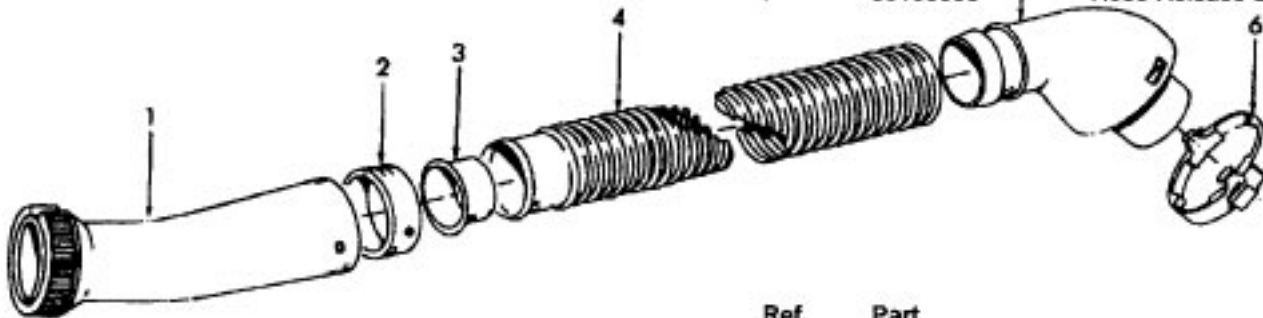

Ref. No.	Part No.	Description
	43434241	Hose Assem. Comp.
1	43466054	Hose Grip Assem. - AAP
	43466066	Hose Grip Assem. - AG - S3523
2	36171025	Hose Connector Collar
3	32156010	Hose Sleeve - BZ
4	38671029	Cleaning Tool Hose - AAZ
	38671033	Cleaning Tool Hose - ABX - S3523
5	38644044	Hose Connector - AG
6	36153038	Hose Release Latch - AG