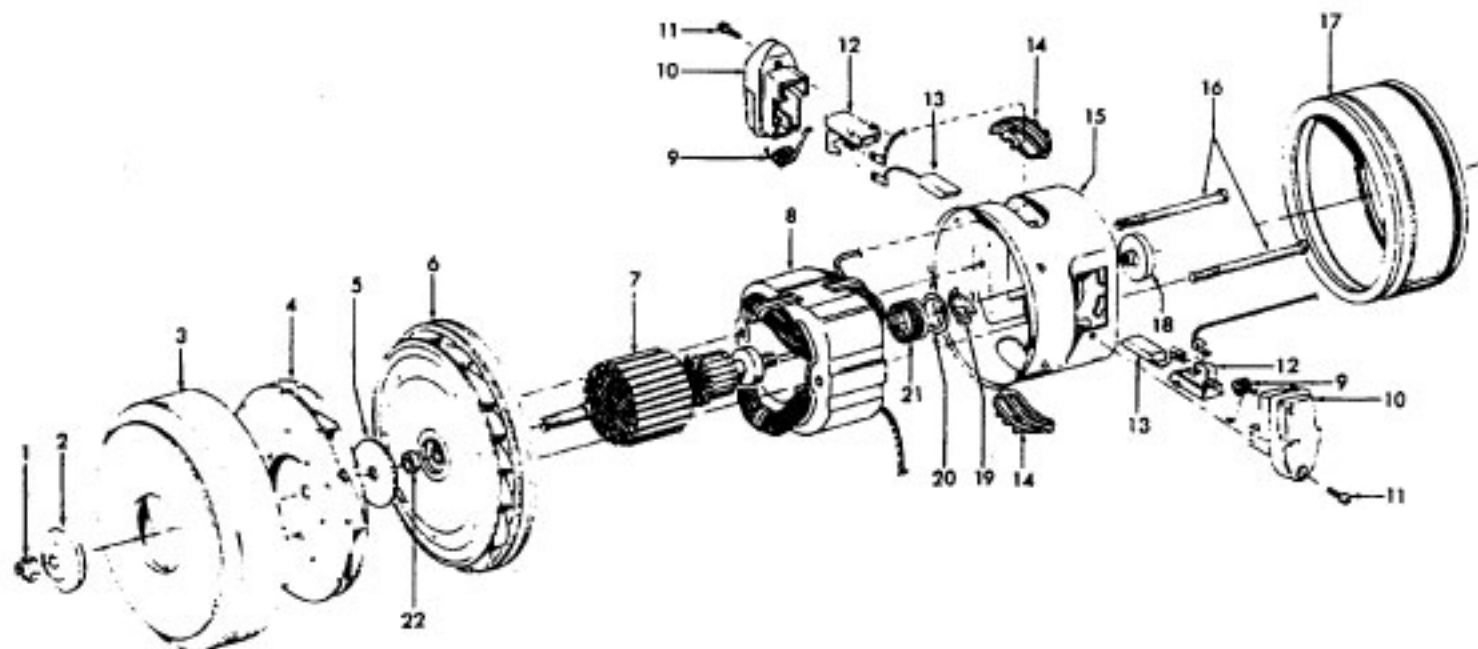

Motor Assembly

Models S3515, S3517, S3549, S3551, S3553
S3555, S3557, S3565

1	43576118	Motor Assm Balanced
2	12028	Nut
3	31162006	Balancing Ring - FW
4	37196065	Fan Cover
5	43551008	Fan Assm.
6	21312774	Washer - FW
	43551012	Diffuser Assm. Comp. (Die Cast)
	43551030	Diffuser Assm. Comp. (Phenolic) - S3515, S3517, S3549, S3553, S3555, S3557, S3565
7	44765230	Armature Assm. Comp.
8	45311068	Field Assm. Comp.
9	38353004	Spring (2)
10	168038AG	Brush Carrier (2)
11	21429406	Screw-Self Tapping - EF (2)
12	168506-	Brush Holder (2)
13	167679	Brush & Terminal Assm.
14	169702BZ	Bushing (2)
15	42192015	Motor Housing Assm.
16	36112003	Screw - Special (2) (Die Cast Diff.)
	21447221	Screw - Spec. (2) (Phenolic Diff.)
17	36322031	Motor Mount
18	36116023	Balancing Ring - Nut - AY
19	21312778	Spring Washer
20	21345116	Thrust Washer
21	24198002	Star Ring
22	31148009	Bearing Spacer - AY (Die Cast Diff.)
	31148011	Bearing Spacer - AY (Phenolic Diff.)