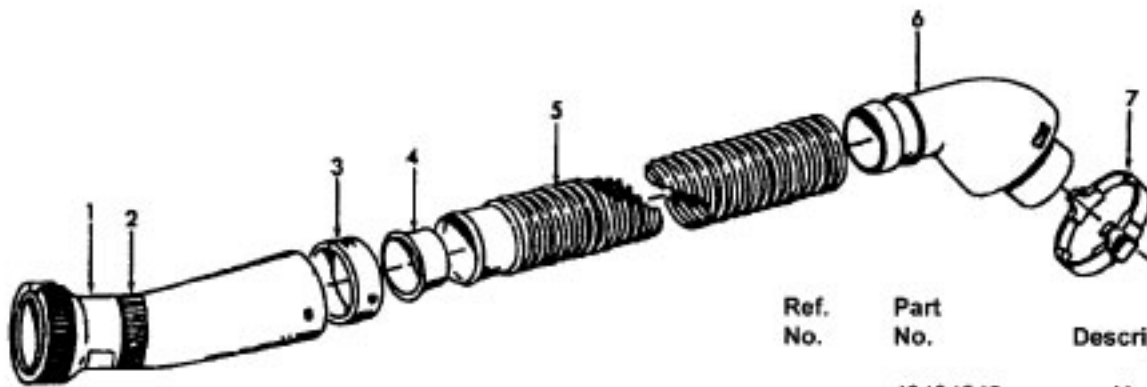

Hose Assemblies

Futura/TurboPOWER/PowerMax

Ref. No.	Part No.	Description
	43434242	Hose Assem. Comp. - ABX/AG - S/C S3513, S3515, S3517, S3527
1	43434260	Hose Assem. Comp. - AG - S3510
	43466044	Hose Grip Assem. - AAP
	43466068	Hose Grip Assem. - AG - S3527
	43466072	Hose Grip Assem. - AG - S3510
2	38711006	Suction Control Ring - MV
	38711012	Suction Control Ring - ABN - S3527
	38711014	Suction Control Ring - AG - S3510
3	36171025	Hose Connector Collar
4	32156010	Hose Sleeve - BZ
5	38671029	Cleaning Tool Hose - AAZ
	38671033	Cleaning Tool Hose - ABX - S3527
	38671034	Cleaning Tool Hose - AG - S3510
6	38644044	Hose Connector - AG
7	36153038	Hose Release Latch - AG