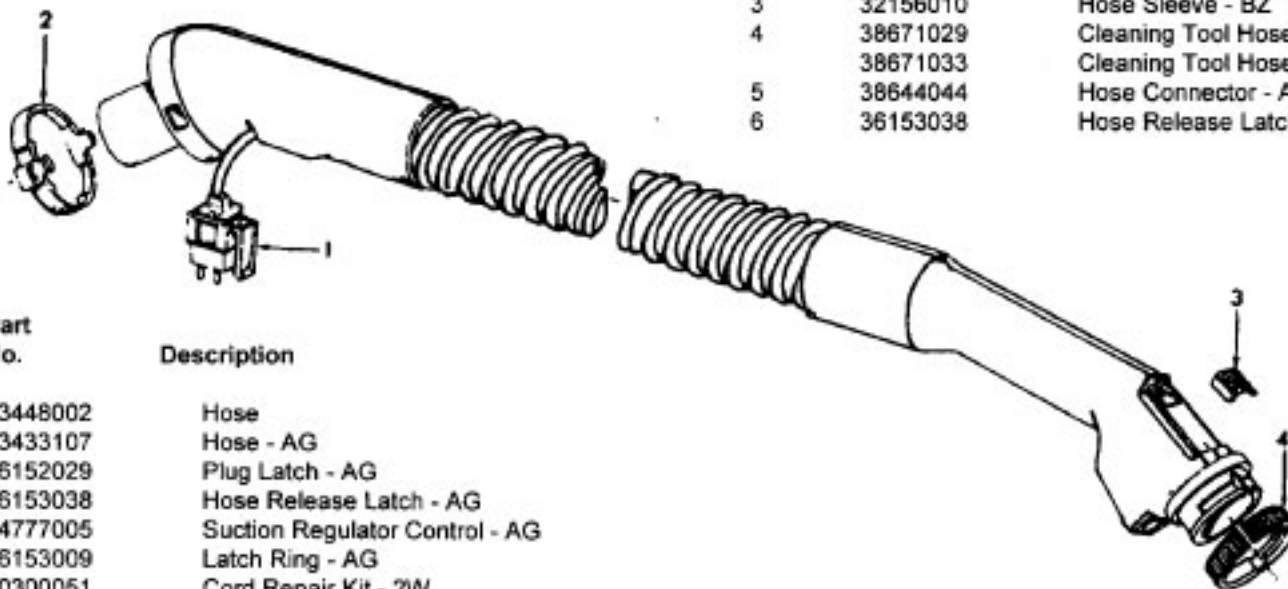

Hose Assemblies

Futura/TurboPOWER/PowerMax

Ref. No.	Part No.	Description
	43434242	Hose Assem. Comp. - ABX/AG - S/C S3513, S3515, S3517, S3527
1	43434260	Hose Assem. Comp. - AG - S3510
	43466044	Hose Grip Assem. - AAP
	43466068	Hose Grip Assem. - AG - S3527
	43466072	Hose Grip Assem. - AG - S3510
2	38711006	Suction Control Ring - MV
	38711012	Suction Control Ring - ABN - S3527
	38711014	Suction Control Ring - AG - S3510
3	36171025	Hose Connector Collar
4	32156010	Hose Sleeve - BZ
5	38671029	Cleaning Tool Hose - AAZ
	38671033	Cleaning Tool Hose - ABX - S3527
	38671034	Cleaning Tool Hose - AG - S3510
6	38644044	Hose Connector - AG
7	36153038	Hose Release Latch - AG

Ref. No.	Part No.	Description
	43434241	Hose Assem. Comp.
1	43466054	Hose Grip Assem. - AAP
	43466066	Hose Grip Assem. - AG - S3523
2	36171025	Hose Connector Collar
3	32156010	Hose Sleeve - BZ
4	38671029	Cleaning Tool Hose - AAZ
	38671033	Cleaning Tool Hose - ABX - S3523
5	38644044	Hose Connector - AG
6	36153038	Hose Release Latch - AG