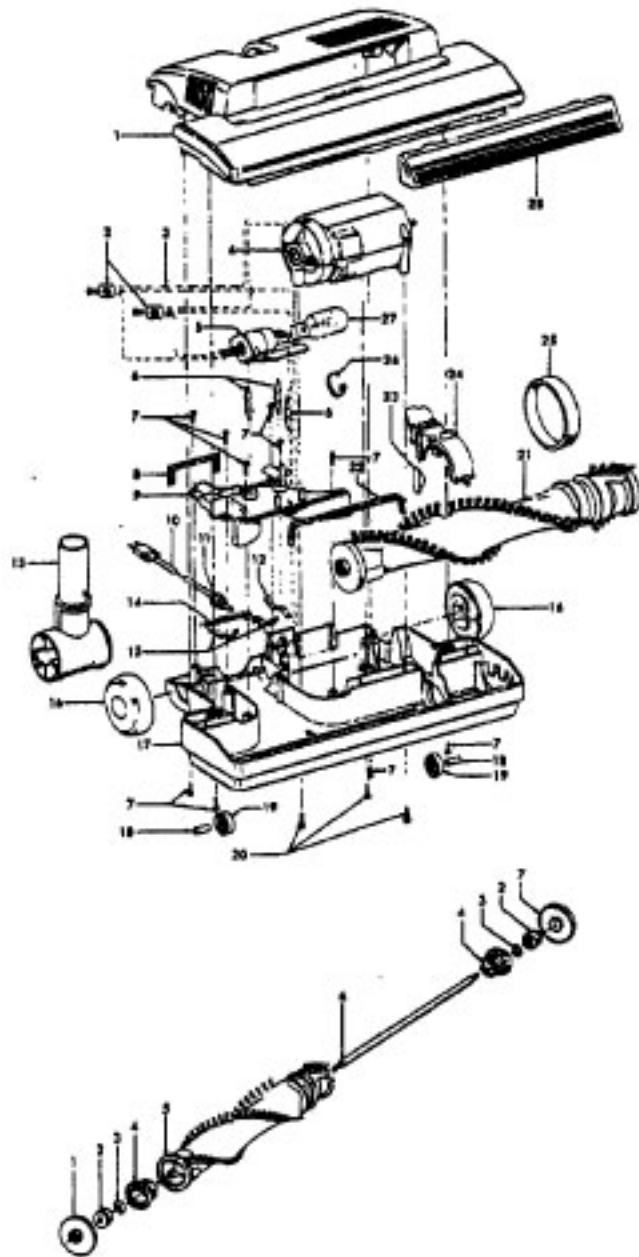

Powernozzle 48438230 AAP - S3545, S3549, S3551, S3553, S3555, S3557, S3565,
48438248 AAP - S3621
48438246 AAP - S3629
48438256 ABE - S3567, S3569, S3571, S3573
48438071 ABE - S3563
48438259 AG - S3577, S3580-050
48438079 ABY - S3530

Ref. No.	Part No.	Description
1	Note: All Nozzle Body Assembly's include Item 28	
	42252201	Nozzle Body Assem. - AAP
	42252216	Nozzle Body Assem. - ABE S3563, S3567, S3569, S3571, S3573
	42252A09	Nozzle Body Assem. - AG - S3577, S3580-050
	N/A	Nozzle Body Assem. - ABY - S3530 Use 42252A52
	42252A52	Nozzle Body Assem. AG - S3577 (Allergen Filtration Graphics)
2	18972	Insulated Terminal (2)
	12227	Insulated Terminal (2)
3	N/A	Lead Wire - White
4	43177062	Motor Assem. Comp.
5	47171020	Dirt Finder Socket Assem.
6	36218016	Insulation Grommet - AG (3)
7	21447003	Screw-Self Tapping (8)
8	34253018	Rear Seal
9	42256099	Duct Cover Assem. - AG (Incl. Items 5,6,8,22)
10	46321088	Cord Assembly
	46321009	Cord Assembly - S3530
11	163768	Strain Relief Bushing
12	35276008	Detent Spring - FW
13	43482106	Nozzle Connector - AG
14	34112007	Seal
15	34122014	Seal (2)
16	43244043	Wheel Assem. - AG
17	42246115	Base Plate Assem. - MV (Incl. Items 18,19)
	42246114	Base Plate Assem. - ABR - S3567, S3569, S3571, S3573, S3563 (Incl. Items 18, 19)
	42246115	Base Plate Assem. - AG - S3530, S3580-050, S3577 (Incl. Items 18, 19)
18	31522004	Wheel Shaft - AY (2)
19	32761001	Wheel - AG (2)
20	21479801	Screw-Self Tapping (3)
21	48414081	Agitator Assem. Comp. - AG
	48414079	Agitator Assem. Comp. - AG - S3563
22	34123039	Duct Cover Seal
23	13261AY	Rug Nozzle Rib Shoe
24	36923008	Belt Guard
25	38528011	Belt
26	27479307	Lead Wire Tie
27	27317307	Dirt Finder Lamp
28	39383094	Dirt Finder Lens - BZ

Agitator 48414081/48414079

Ref. No.	Part No.	Description
1	36423016	Thread Guard - RH
2	43267002	Agitator Bearing Assem. (2)
3	21347003	Conical Washer (2)
4	N/A	Agitator End (2)
5	N/A	Agitator Body
6	N/A	Agitator Shaft
7	36423017	Thread Guard - LH - AG