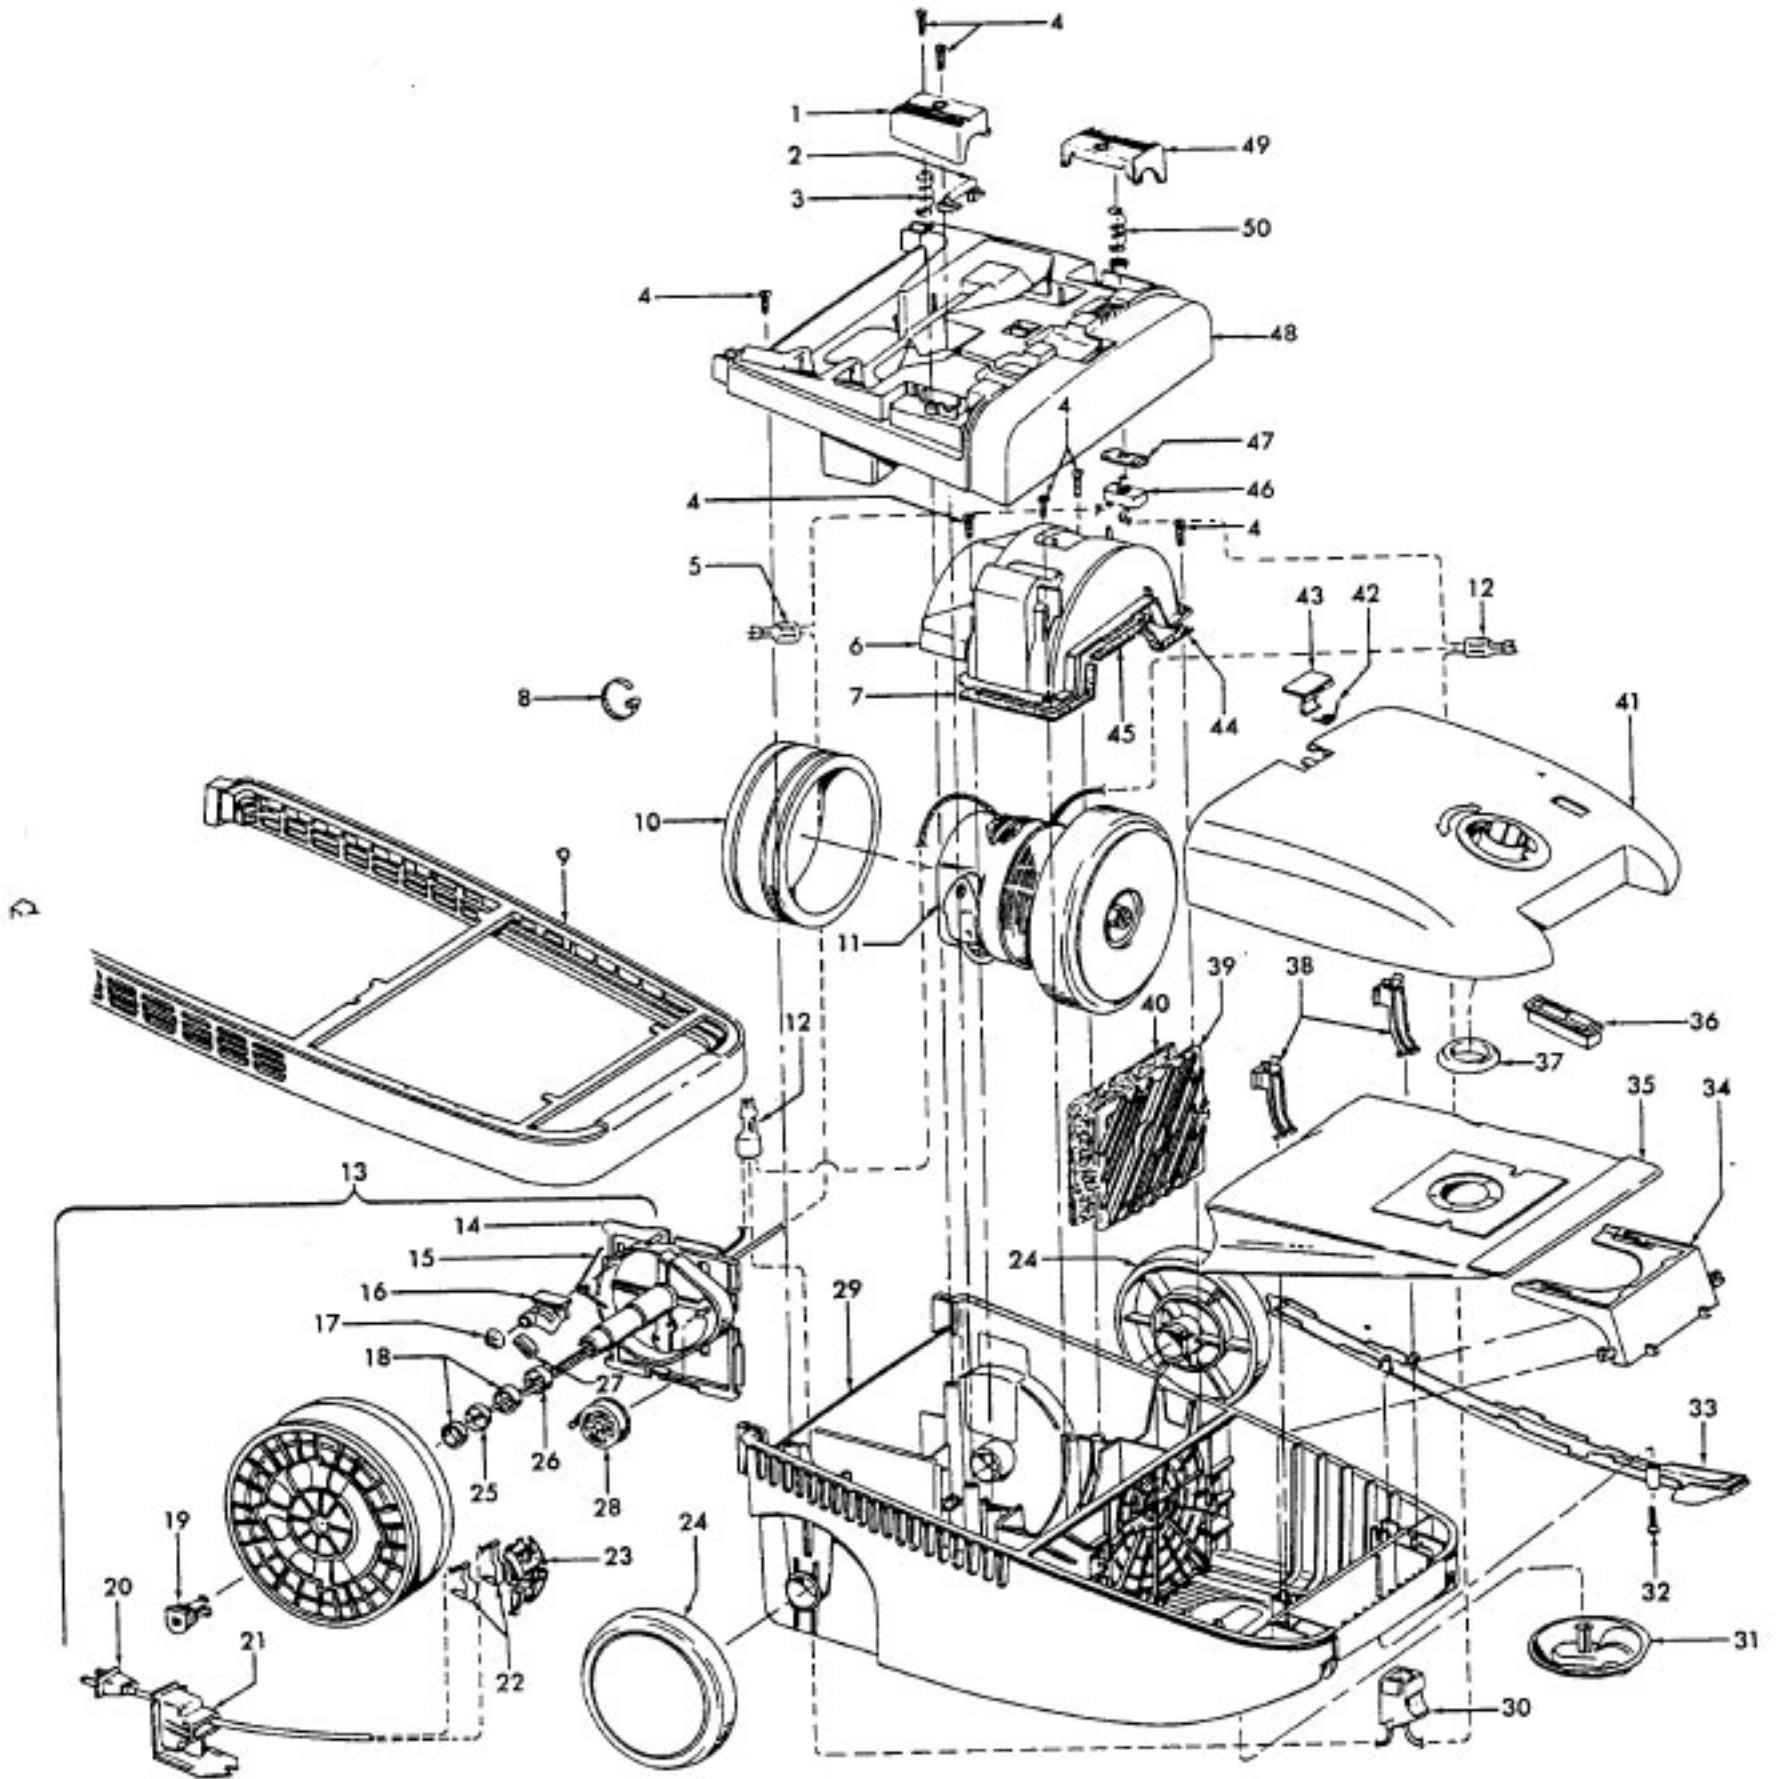

Futura

Models S3551, S3555, S3565

Ref. No.	Part No.	Description
1	38422155	Cord Reel Pedal - AG
2	38458034	Cord Reel Brake Arm - AG
3	38314024	Spring - FW (2)
4	21447217	Screw (7)
5	12227	Insulated Terminal
6	41312040	Motor Retainer - AAP (incl. Items 7,44,45)
7	34633003	Retainer Seal - RH
8	27479307	Lead Wire Tie
9	36235069	Furniture Guard - AG
	36235073	Furniture Guard - MV
10	36322031	Motor Mount
11	43576118	Motor Assm. (P-249)
	43576116	Motor Assm. - (1 0.5 Amps) (P-235)
12	18972	Insulated Terminal (2)
13	41911014	Cord Reel Assm.
14	N/A	Cord Reel Support - BZ
15	N/A	Torsion Spring - FW
16	N/A	Brake Lever Assm. - AAP
17	N/A	Push Nut
18	N/A	Spacer - BZ (2)
19	N/A	Retainer - AG
20	46383288	Cord
21	36218018	Ferrule - AG
22	N/A	Contact Spring (2)
23	N/A	Brush Holder - BZ
24	38522065	Wheel - AG
25	N/A	Slip Ring Assm. - White
26	N/A	Slip Ring Assm. - Black
27	N/A	Brake Pad
28	N/A	Spool & Spring Assm.
29	42215091	Main Body Assm. - AAP - S3555, (incl. Items 9,30,33)
	42215082	Main Body Assm. - AAP -S3551, S3565 (Incl. Items 9,30,33)
30	46326059	Receptacle Assm. - AAP
31	41432040	Wheel Carrier Assm. - AG
32	21434288	Screw-Self Tapping
33	36218021	Cord Channel Cover - AAP
34	36424010	Bag Collar Support - AG
35	4010064S	Throw Away Bag Assm. - 3 Pk.
36	51151010	Bag Indicator
37	36424012	Bag Collar Seal - AG
38	36151027	Bag Lid Hinge - AG (2)
39	37944005	Filter Retainer - AG
40	38765009	Secondary Filter
41	42217111	Bag Lid Assm. - ABB - S3555 (incl. Items 36,37,42,43)
	42212135	Bag Lid Assm. - Common - S3565 (Incl. Items 36,37,42,43)
	42217110	Bag Lid Assm. - AAR - S3551 (Incl. Items 36,37,42,43)
42	38351009	Torsion Spring - FW
43	36153044	Bag Lid Latch - ABB - S3555
	36153040	Bag Lid Latch - AG - S3565
	36153043	Bag Lid Latch - AAR - S3551

Ref. No.	Part No.	Description
44	34633002	Retainer Seal - LH
45	34123040	Retainer Seal - Center
46	28212026	Switch - with Leads
	28218048	Switch - with Terminals
47	34135014	Switch Mounting Plate - AAP
48	0M100005	Motor Cover Assm. - ABB - S3555
	0M100006	Motor Cover Assm. - AG - S3565
	0M100035	Motor Cover Assm. - AAR - S3551
49	38422159	Switch Pedal - AG - w/ post
	38422184	Switch Pedal - AAP - w/o Post (Use with 28218048 Switch)
50	38314022	Spring - FW
	56513340	Owner Manual
	59814005	Carton
	58211011	Bottom Support - Front
	58211012	Bottom Support - Rear
	58216013	Top Support

CLEANING TOOLS - S3551 (P-240)

38617017	Crevice Tool - AG
43414057	Furniture Nozzle - AG
43414064	Dusting Brush - AG
43414073	Floor Brush - AG
43453052	Ext. Tube - 20 - AX
43433107	Hose (P. 251)
48438230	Powered Nozzle - AAP (P-253)

CLEANING TOOLS - S3555 (P-240)

38617017	Crevice Tool - AG
43414057	Furniture Nozzle - AG
43414064	Dusting Brush - AG
43414073	Floor Brush - AG
43453052	Ext. Tube - 20 - AX
43433107	Hose (P. 251)
48438230	Powered Nozzle - AAP (P-253)

CLEANING TOOLS - S3565 (P-240)

38617017	Crevice Tool - AG
43414057	Furniture Nozzle - AG
43414064	Dusting Brush - AG
43414073	Floor Brush - AG
43453098	Ext. Tube - AX 20 w/Storage Clip
43453052	Ext. Tube -20 - AX
43433107	Hose (P. 251)
48438230	Powered Nozzle - AAP (P-253)

Note: Refer to Data Label on cleaner for reference to Amp Rating.