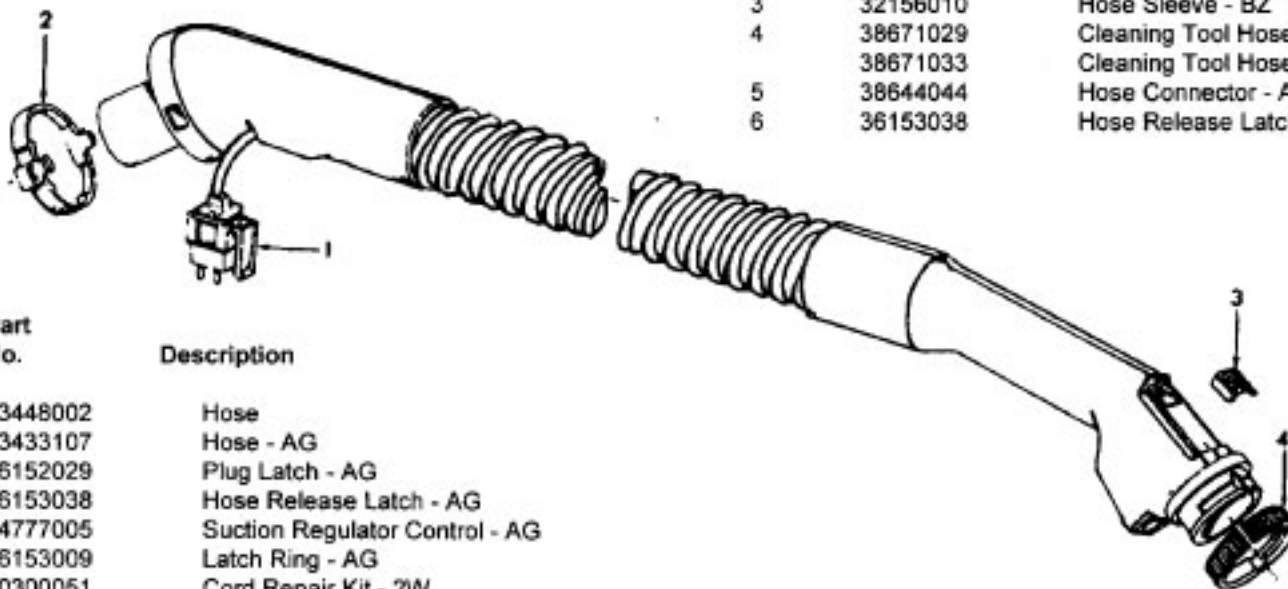

Ref. No.	Part No.	Description
	43448002	Hose
	43433107	Hose - AG
1	36152029	Plug Latch - AG
2	36153038	Hose Release Latch - AG
3	34777005	Suction Regulator Control - AG
4	36153009	Latch Ring - AG
	40300051	Cord Repair Kit - 2W