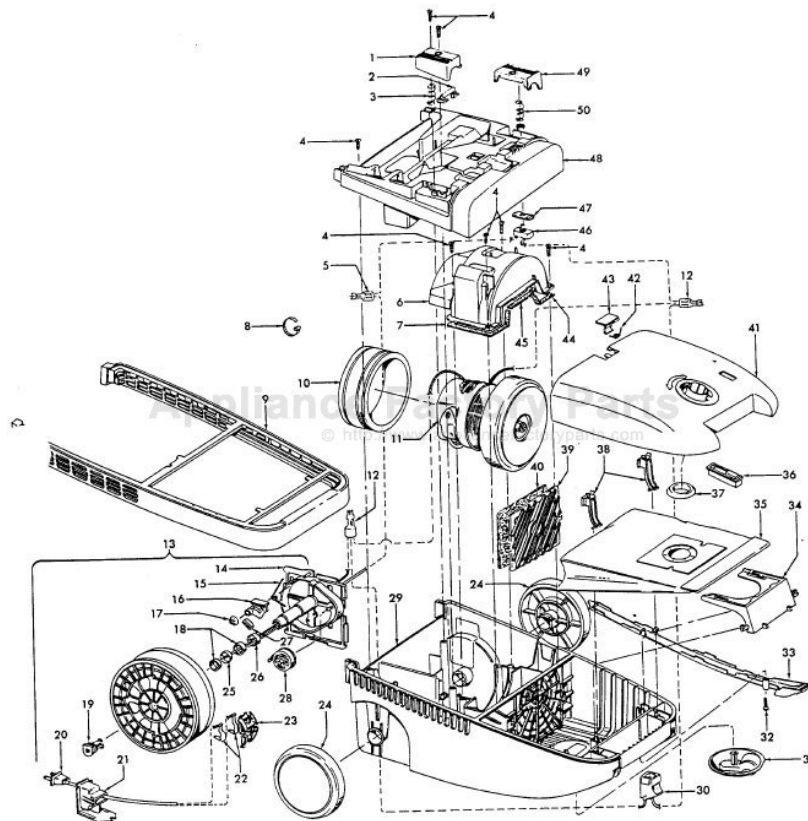

[Find Your HOOVER Vacuum Cleaner Parts - Select From 1456 Models](#)

----- Manual continues below part list -----