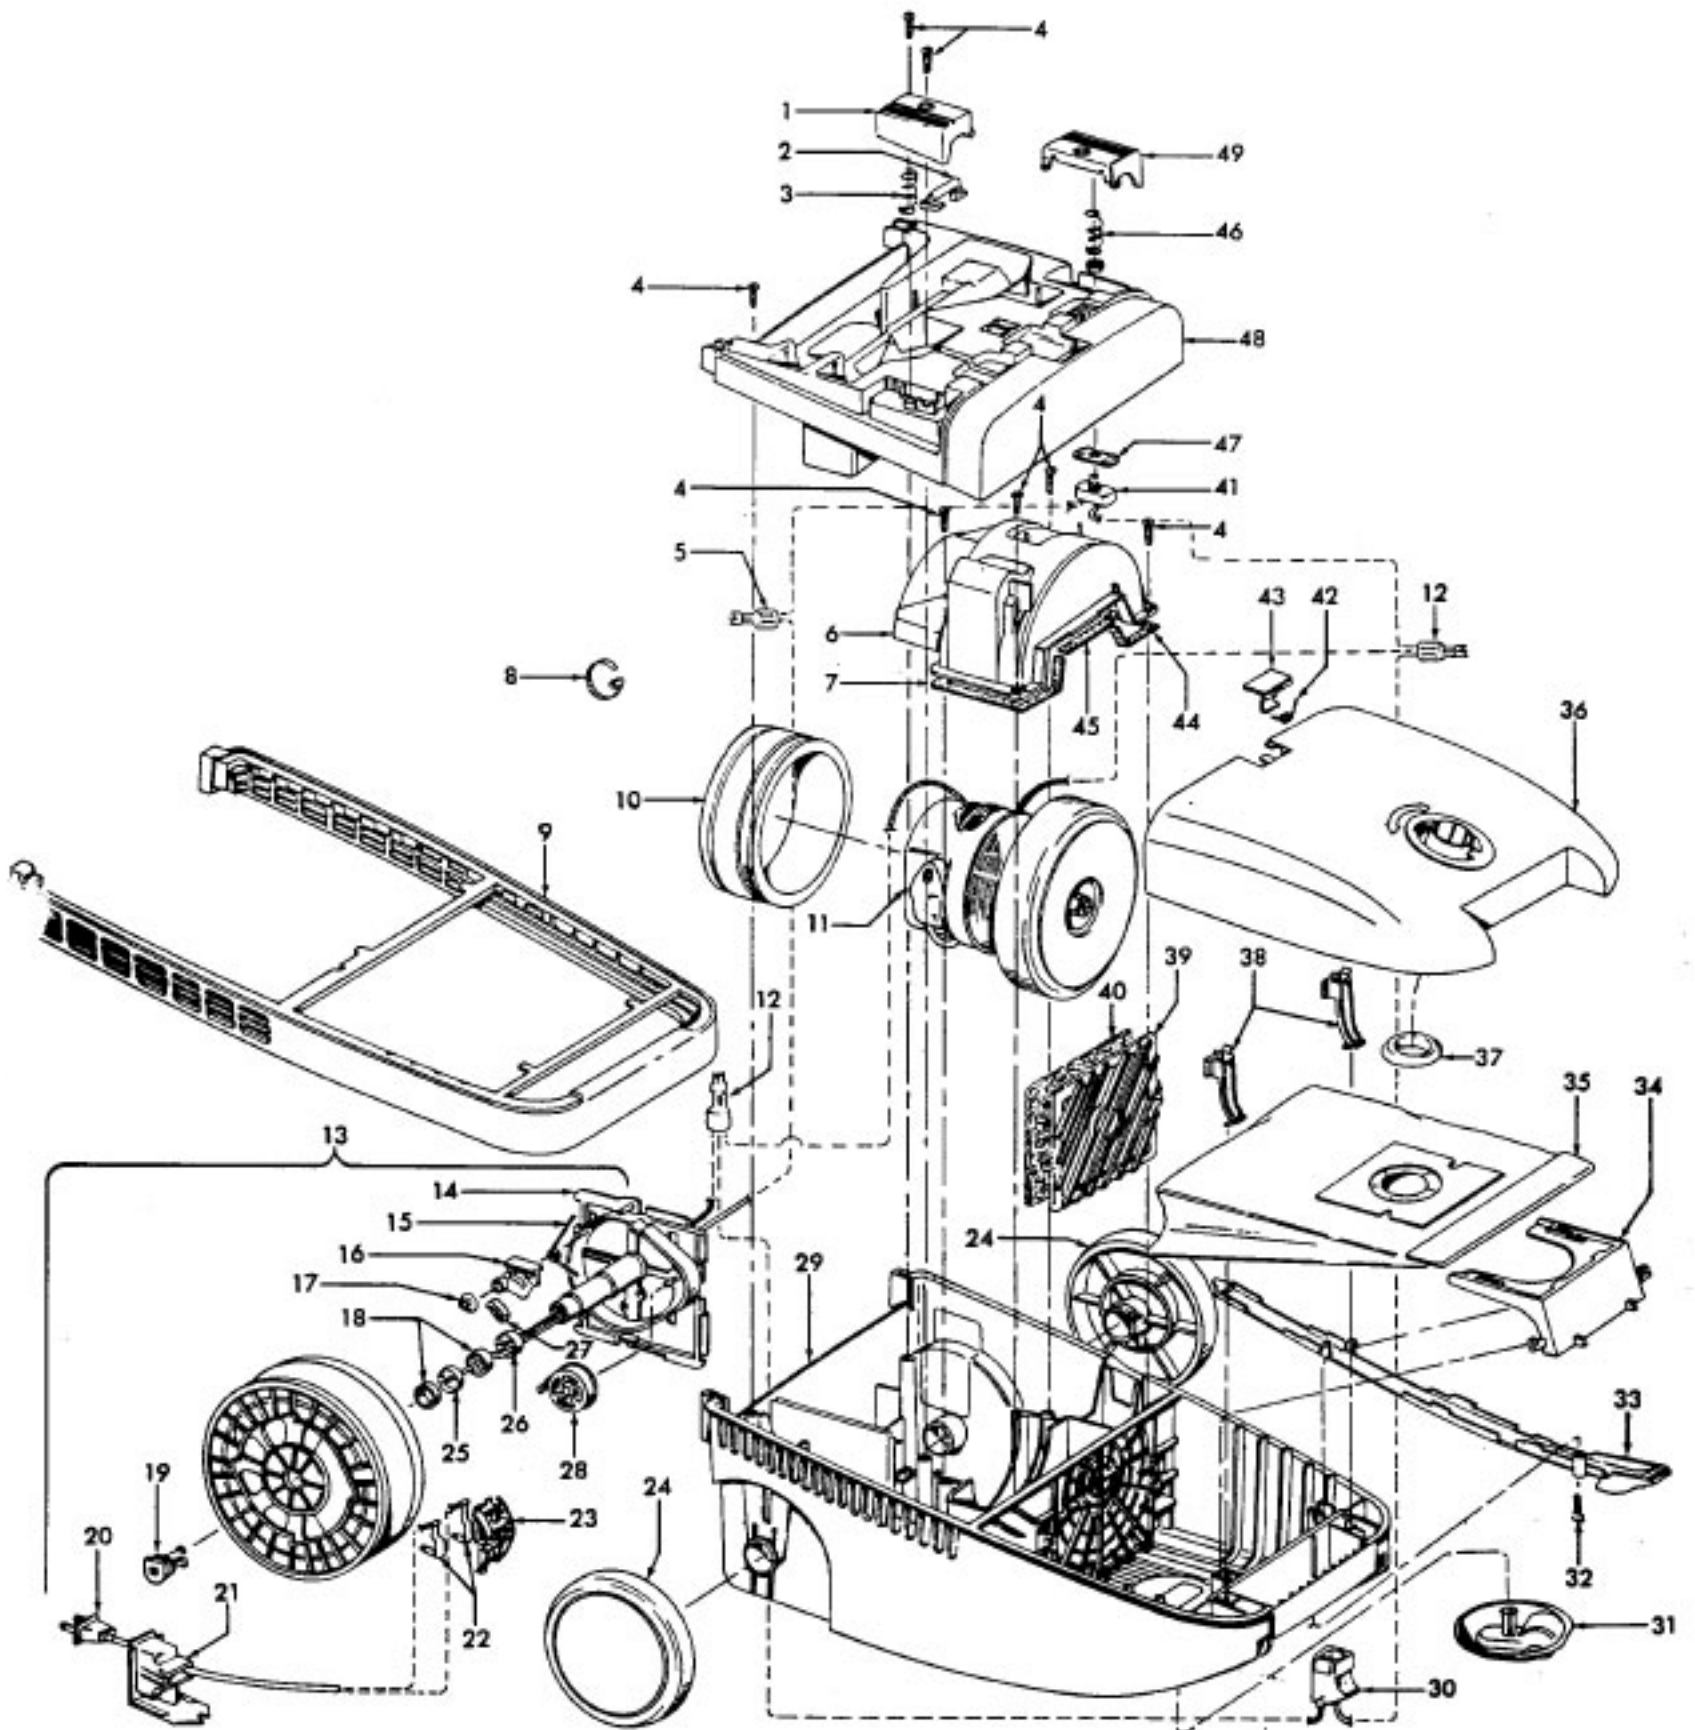

Futura

Models S3557, S3571

Ref. No.	Part No.	Description	Ref. No.	Part No.	Description
1	38422155	Cord Reel Pedal - AG	37	36424012	Bag Collar Seal - AG
2	38458034	Cord Reel Brake Arm - AG	38	36151027	Bag Lid Hinge - AG (2)
3	38314024	Spring - FW (2)	39	37944005	Filter Retainer - AG
4	21447217	Screw (7)	40	38765009	Secondary Filter
5	12227	Insulated Terminal	41	28212026	Switch - with Leads
6	41312040	Motor Retainer - AAP (Incl. Items 7,44,45)		28218048	Switch - with Terminals
7	34633003	Retainer Seal - RH	42	38351009	Torsion Spring - FW
8	27478307	Lead Wire Tie	43	36153040	Bag Lid Latch - AG
9	36235069	Furniture Guard - AG		36153055	Bag Lid Latch - ABR - S3571
10	36322031	Motor Mount	44	34633002	Retainer Seal - LH
11	43576118	Motor Assem. (10.5 Amps) S3557 (P-249)	45	34123040	Retainer Seal - Center
	43576126	Motor Assem. (10.3 Amps) S3557 (P-267)	46	38314022	Spring - FW
	43576186	Motor Assembly - S3571 (P-290)		38314026	Spring- S3571
12	18972	Insulated Terminal (2)	47	34135014	Switch Mounting Plate - AAP
13	41911014	Cord Reel Assem.	48	OM100006	Motor Cover Assem. - AG
14	N/A	Cord Reel Support - BZ		OM100196	Motor cover Assem. - ABR - S3571
15	N/A	Torsion Spring - FW	49	38422159	Switch Pedal - AG- with Post
16	N/A	Brake Lever Assem. - AAP		38422184	Switch Pedal - AG - w/o Post (Use with 28218048 Switch)
17	N/A	Push Nut		56513330	Owner Manual
18	N/A	Spacer - BZ (2)		56513340	Owner Manual - S3571
19	N/A	Retainer - AG		59814005	Carton
20	46383288	Cord		58175099	Carton - S3571
21	36218018	Ferrule - AG		58211011	Bottom Support - Front
22	N/A	Contact Spring (2)		58211012	Bottom Support - Rear
23	N/A	Brush Holder - BZ		58216013	Top Support
24	38522065	Wheel - AG	CLEANING TOOLS - S3557, S3571 (P-240)		
25	N/A	Slip Ring Assem. - White		38617017	Crevice Tool - AG
26	N/A	Slip Ring Assem. - Black		43414057	Furniture Nozzle - AG
27	N/A	Brake Pad		43414064	Dusting Brush - AG
28	N/A	Spool & Spring Assem.		43414073	Floor Brush - AG
29	42215091	Main Body Assem. - AAP (incl. Items 9,30,33)		43453052	Ext. Tube - 20 - AX
	42215084	Main Body Assem. - ABU - S3571 (incl. Items 9, 30, 33)		43433107	Hose
30	46326059	Receptacle Assem. - AAP		48438230	Powered Nozzle - AAP (P-253)
	46326082	Receptacle Assem. - AG - S3571		48438256	Powered Nozzle - ABE S3571 - (P-253)
31	41432040	Wheel Carrier Assem. - AG	Note: Refer to Data Label on cleaner for reference to Amp Rating.		
32	21434288	Screw-Self Tapping			
33	36218021	Cord Channel Cover - AAP			
	36218020	Cord Channel Cover - AG - S3571			
34	36424010	Bag Collar Support - AG			
35	4010064S	Throw Away Bag Assem. - 3 Pk.			
36	42217136	Bag Lid Assem. - AG (4.0 PHP) (Incl. Items 37,42,43)			
	42217148	Bag Lid Assem. - AG (4.3 PHP) (Incl. Items 37,42,43)			
	42217160	Bag Lid Assem. - ABR - S3571 (Incl. Items 37, 42, 43)			