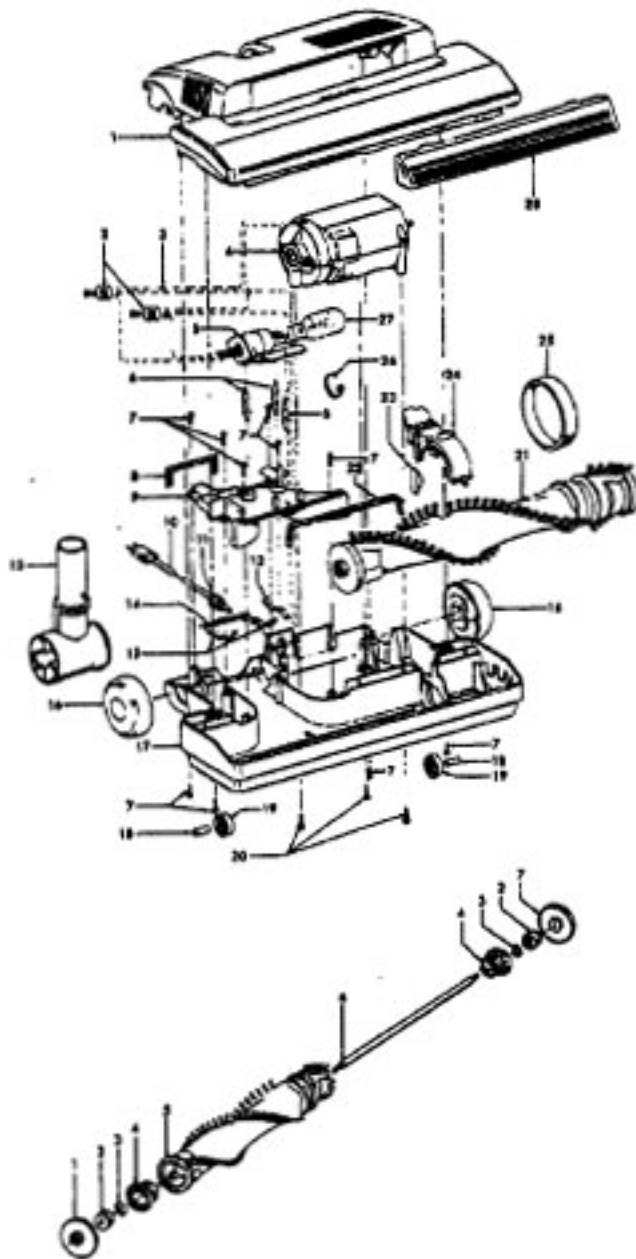

Powernozzle 48438230 AAP - S3545, S3549, S3551, S3553, S3555, S3557, S3565,
48438248 AAP - S3621
48438246 AAP - S3629
48438256 ABE - S3567, S3569, S3571, S3573
48438071 ABE - S3563
48438259 AG - S3577, S3580-050
48438079 ABY - S3530

Ref. No.	Part No.	Description
1	Note: All Nozzle Body Assembly's Include Item 28	
	42252201	Nozzle Body Assem. - AAP
	42252216	Nozzle Body Assem. - ABE S3563, S3567, S3569, S3571, S3573
	42252A09	Nozzle Body Assem. - AG - S3577, S3580-050
	N/A	Nozzle Body Assem. - ABY - S3530 Use 42252A52
	42252A52	Nozzle Body Assem. AG - S3577 (Allergen Filtration Graphics)
2	18972	Insulated Terminal (2)
	12227	Insulated Terminal (2)
3	N/A	Lead Wire - White
4	43177062	Motor Assem. Comp.
5	47171020	Dirt Finder Socket Assem.
6	36218016	Insulation Grommet - AG (3)
7	21447003	Screw-Self Tapping (8)
8	34253018	Rear Seal
9	42256099	Duct Cover Assem. - AG (Incl. Items 5,6,8,22)
10	46321088	Cord Assembly
	46321009	Cord Assembly - S3530
11	163768	Strain Relief Bushing
12	35276008	Detent Spring - FW
13	43482106	Nozzle Connector - AG
14	34112007	Seal
15	34122014	Seal (2)
16	43244043	Wheel Assem. - AG
17	42246115	Base Plate Assem. - MV (Incl. Items 18,19)
	42246114	Base Plate Assem. - ABR - S3567, S3569, S3571, S3573, S3563 (Incl. Items 18, 19)
	42246115	Base Plate Assem. - AG - S3530, S3580-050, S3577 (Incl. Items 18, 19)
18	31522004	Wheel Shaft - AY (2)
19	32761001	Wheel - AG (2)
20	21479801	Screw-Self Tapping (3)
21	48414081	Agitator Assem. Comp. - AG
	48414079	Agitator Assem. Comp. - AG - S3563
22	34123039	Duct Cover Seal
23	13261AY	Rug Nozzle Rib Shoe
24	36923008	Belt Guard
25	36528011	Belt
26	27479307	Lead Wire Tie
27	27317307	Dirt Finder Lamp
28	39383094	Dirt Finder Lens - BZ

Agitator 48414081/48414079

Ref. No.	Part No.	Description
1	36423016	Thread Guard - RH
2	43267002	Agitator Bearing Assem. (2)
3	21347003	Conical Washer (2)
4	N/A	Agitator End (2)
5	N/A	Agitator Body
6	N/A	Agitator Shaft
7	36423017	Thread Guard - LH - AG