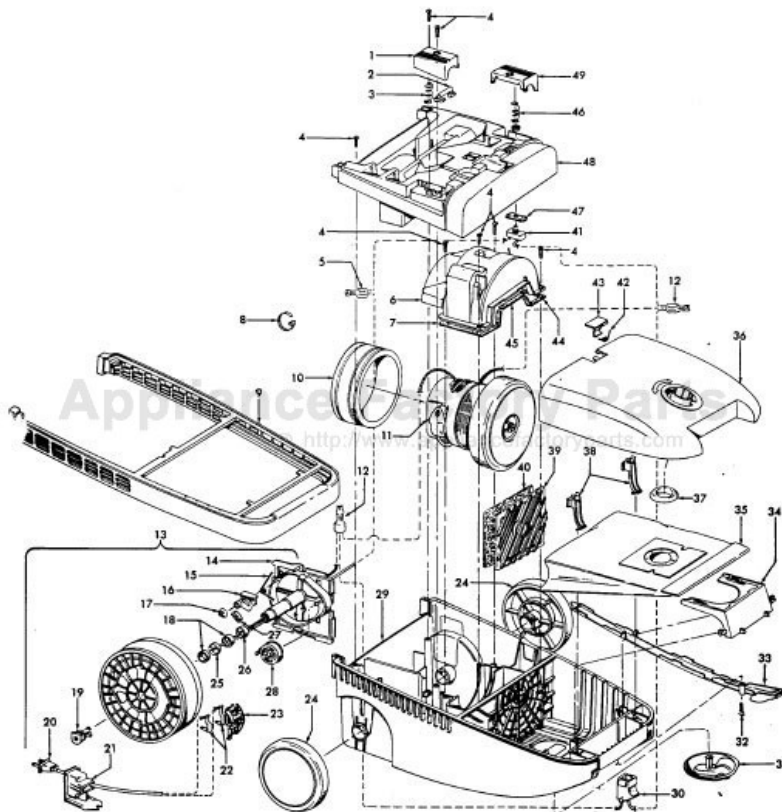

[Find Your HOOVER Vacuum Cleaner Parts - Select From 1456 Models](#)

----- Manual continues below part list -----