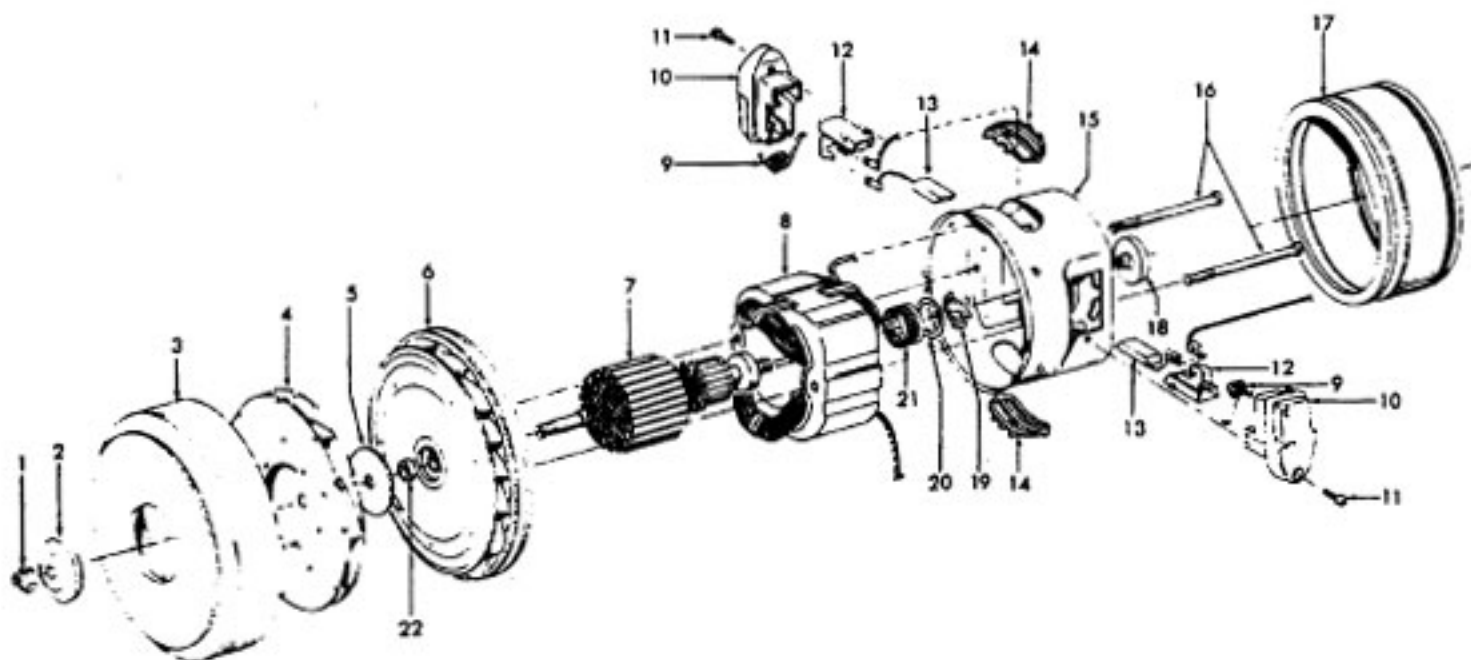

Motor Assembly

Models S3515, S3517, S3549, S3551, S3553
S3555, S3557, S3565

1	43576118	Motor Assm Balanced
2	12028	Nut
3	31162006	Balancing Ring - FW
4	37196065	Fan Cover
5	43551008	Fan Assm.
6	21312774	Washer - FW
	43551012	Diffuser Assm. Comp. (Die Cast)
	43551030	Diffuser Assm. Comp. (Phenolic) - S3515, S3517, S3549, S3553, S3555, S3557, S3565
7	44765230	Armature Assm. Comp.
8	45311068	Field Assm. Comp.
9	38353004	Spring (2)
10	168038AG	Brush Carrier (2)
11	21429406	Screw-Self Tapping - EF (2)
12	168506-	Brush Holder (2)
13	167679	Brush & Terminal Assm.
14	169702BZ	Bushing (2)
15	42192015	Motor Housing Assm.
16	36112003	Screw - Special (2) (Die Cast Diff.)
	21447221	Screw - Spec. (2) (Phenolic Diff.)
17	36322031	Motor Mount
18	36116023	Balancing Ring - Nut - AY
19	21312778	Spring Washer
20	21345116	Thrust Washer
21	24198002	Star Ring
22	31148009	Bearing Spacer - AY (Die Cast Diff.)
	31148011	Bearing Spacer - AY (Phenolic Diff.)