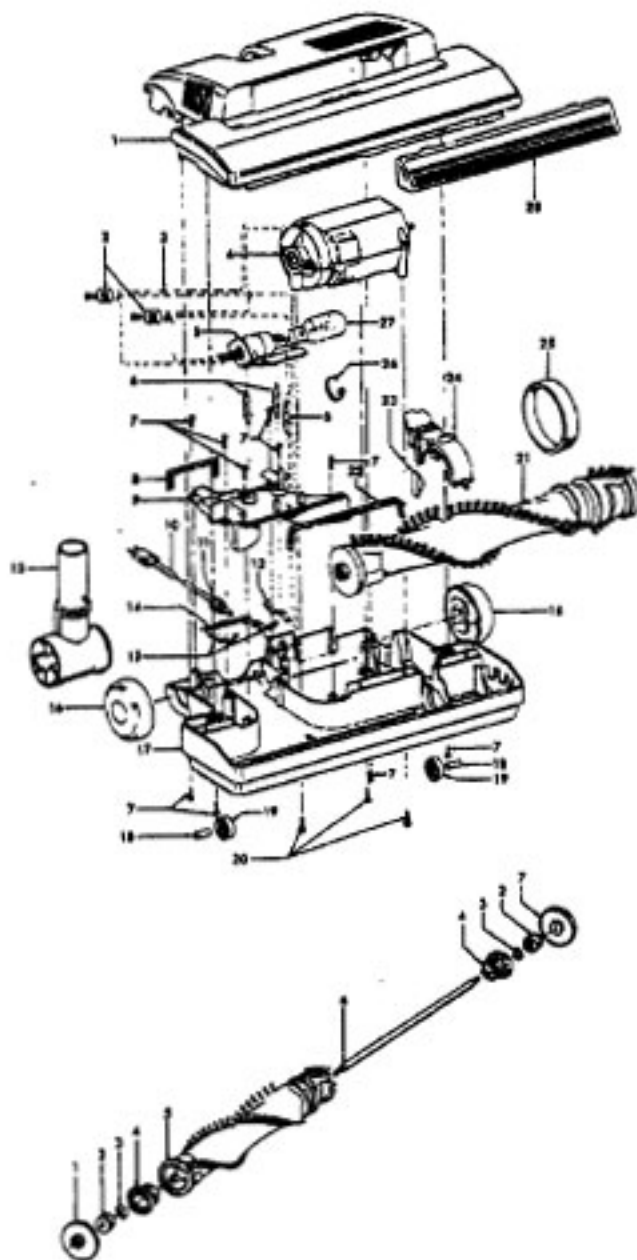

Powernozzle 48438230 AAP - S3545, S3549, S3551, S3553, S3555, S3557, S3565,
48438248 AAP - S3621
48438246 AAP - S3629
48438256 ABE - S3567, S3569, S3571, S3573
48438071 ABE - S3563
48438259 AG - S3577, S3580-050
48438079 ABY - S3530

Ref. No.	Part No.	Description
1	Note: All Nozzle Body Assembly's Include Item 28	
	42252201	Nozzle Body Assem. - AAP
	42252216	Nozzle Body Assem. - ABE S3563, S3567, S3569, S3571, S3573
	42252A09	Nozzle Body Assem. - AG - S3577, S3580-050
	N/A	Nozzle Body Assem. - ABY - S3530 Use 42252A52
	42252A52	Nozzle Body Assem. AG - S3577 (Allergen Filtration Graphics)
2	18972	Insulated Terminal (2)
	12227	Insulated Terminal (2)
3	N/A	Lead Wire - White
4	43177062	Motor Assem. Comp.
5	47171020	Dirt Finder Socket Assem.
6	36218016	Insulation Grommet - AG (3)
7	21447003	Screw-Self Tapping (8)
8	34253018	Rear Seal
9	42256099	Duct Cover Assem. - AG (Incl. Items 5,6,8,22)
10	46321088	Cord Assembly
	46321009	Cord Assembly - S3530
11	163768	Strain Relief Bushing
12	35276008	Detent Spring - FW
13	43482106	Nozzle Connector - AG
14	34112007	Seal
15	34122014	Seal (2)
16	43244043	Wheel Assem. - AG
17	42246115	Base Plate Assem. - MV (Incl. Items 18,19)
	42246114	Base Plate Assem. - ABR - S3567, S3569, S3571, S3573, S3563 (Incl. Items 18, 19)
	42246115	Base Plate Assem. - AG - S3530, S3580-050, S3577 (Incl. Items 18, 19)
18	31522004	Wheel Shaft - AY (2)
19	32761001	Wheel - AG (2)
20	21479801	Screw-Self Tapping (3)
21	48414081	Agitator Assem. Comp. - AG
	48414079	Agitator Assem. Comp. - AG - S3563
22	34123039	Duct Cover Seal
23	13261AY	Rug Nozzle Rib Shoe
24	36923008	Belt Guard
25	36528011	Belt
26	27479307	Lead Wire Tie
27	27317307	Dirt Finder Lamp
28	39383094	Dirt Finder Lens - BZ

Agitator 48414081/48414079

Ref. No.	Part No.	Description
1	36423016	Thread Guard - RH
2	43267002	Agitator Bearing Assem. (2)
3	21347003	Conical Washer (2)
4	N/A	Agitator End (2)
5	N/A	Agitator Body
6	N/A	Agitator Shaft
7	36423017	Thread Guard - LH - AG