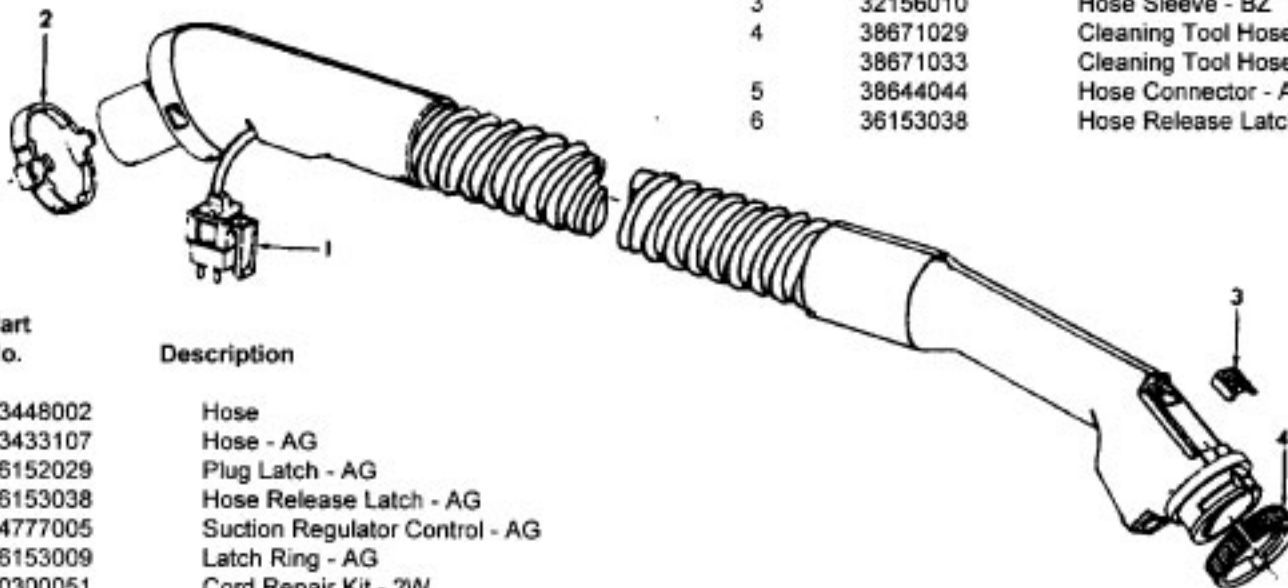

Ref. No.	Part No.	Description
	43448002	Hose
	43433107	Hose - AG
1	36152029	Plug Latch - AG
2	36153038	Hose Release Latch - AG
3	34777005	Suction Regulator Control - AG
4	36153009	Latch Ring - AG
	40300051	Cord Repair Kit - 2W