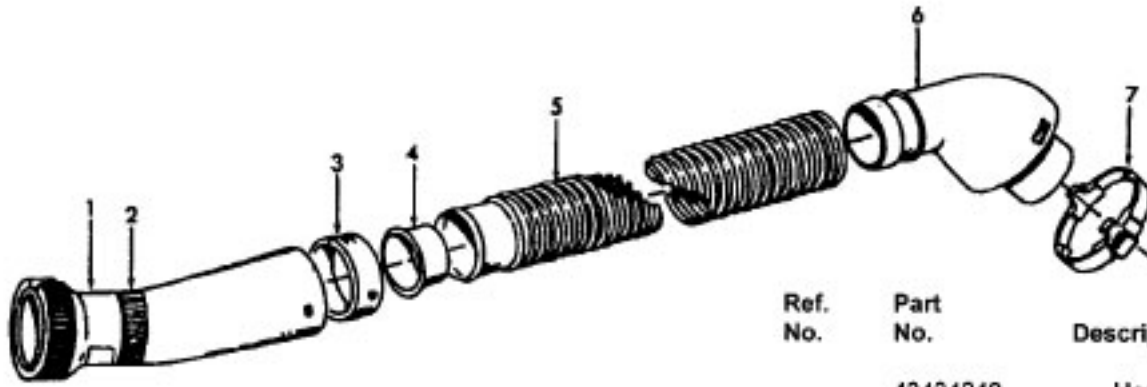

Agitator 48414081/48414079

Ref. No.	Part No.	Description
1	36423016	Thread Guard - RH
2	43267002	Agitator Bearing Assem. (2)
3	21347003	Conical Washer (2)
4	N/A	Agitator End (2)
5	N/A	Agitator Body
6	N/A	Agitator Shaft
7	36423017	Thread Guard - LH - AG