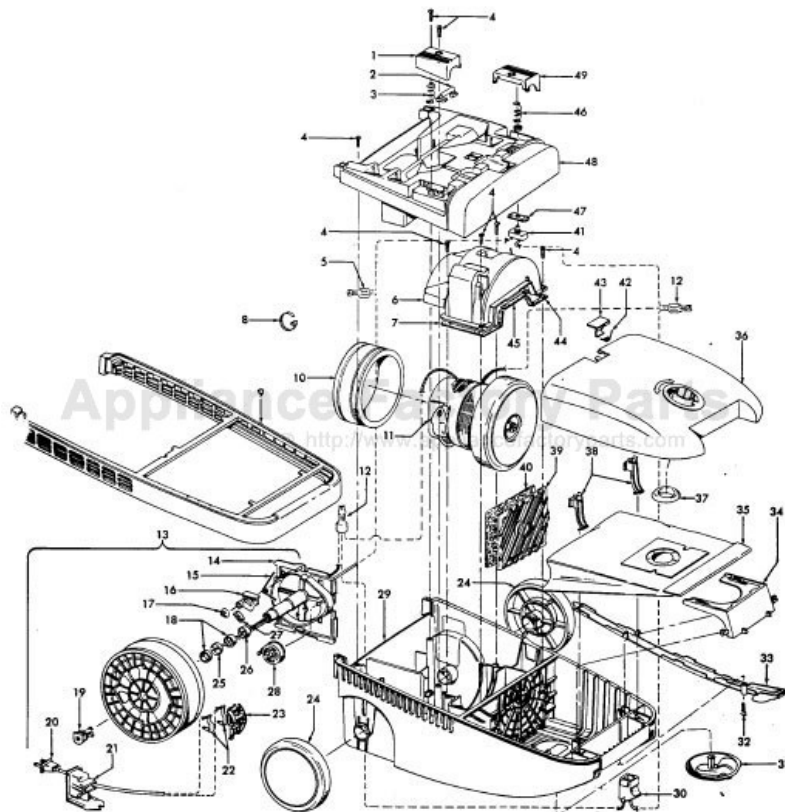

[Find Your HOOVER Vacuum Cleaner Parts - Select From 1456 Models](#)

----- Manual continues below part list -----