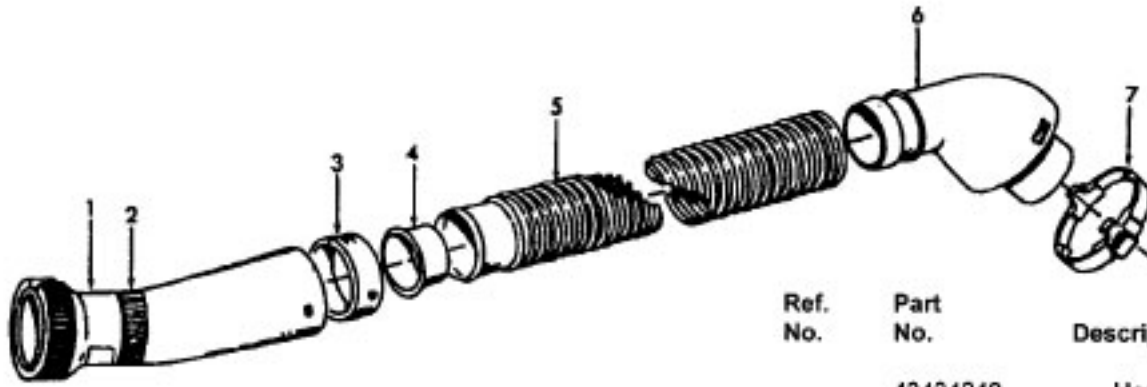

Ref. No.	Part No.	Description
	43434242	Hose Assem. Comp. - ABX/AG - S/C S3513, S3515, S3517, S3527
1	43434260	Hose Assem. Comp. - AG - S3510
	43466044	Hose Grip Assem. - AAP
	43466068	Hose Grip Assem. - AG - S3527
	43466072	Hose Grip Assem. - AG - S3510
2	38711006	Suction Control Ring - MV
	38711012	Suction Control Ring - ABN - S3527
	38711014	Suction Control Ring - AG - S3510
3	36171025	Hose Connector Collar
4	32156010	Hose Sleeve - BZ
5	38671029	Cleaning Tool Hose - AAZ
	38671033	Cleaning Tool Hose - ABX - S3527
	38671034	Cleaning Tool Hose - AG - S3510
6	38644044	Hose Connector - AG
7	36153038	Hose Release Latch - AG