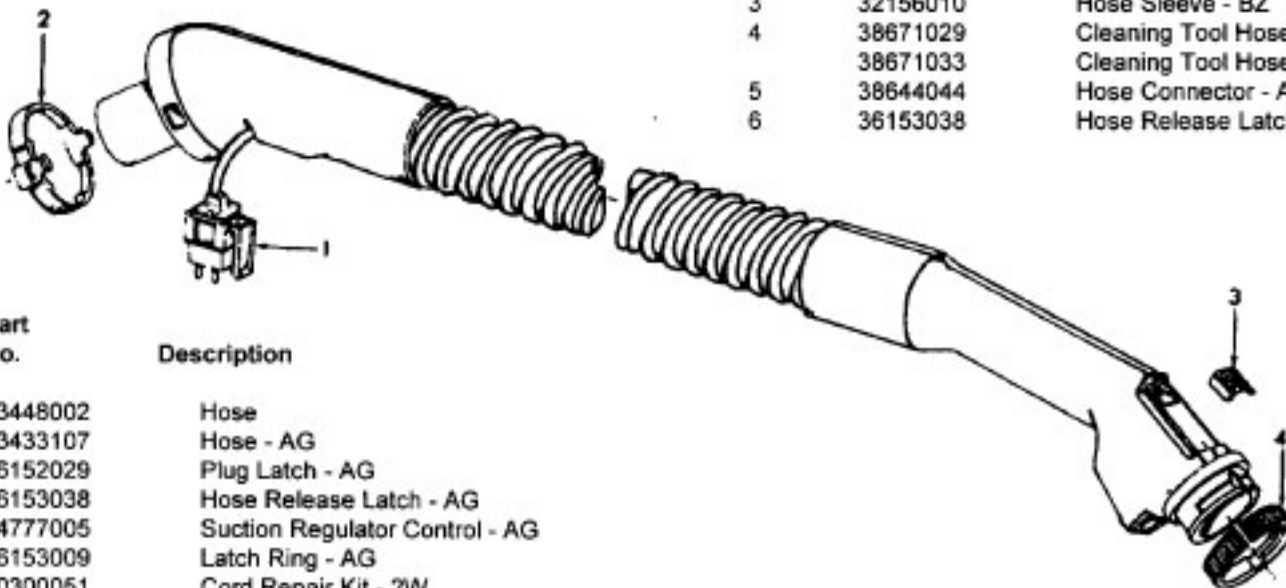

Ref. No.	Part No.	Description
	43448002	Hose
	43433107	Hose - AG
1	36152029	Plug Latch - AG
2	36153038	Hose Release Latch - AG
3	34777005	Suction Regulator Control - AG
4	36153009	Latch Ring - AG
	40300051	Cord Repair Kit - 2W