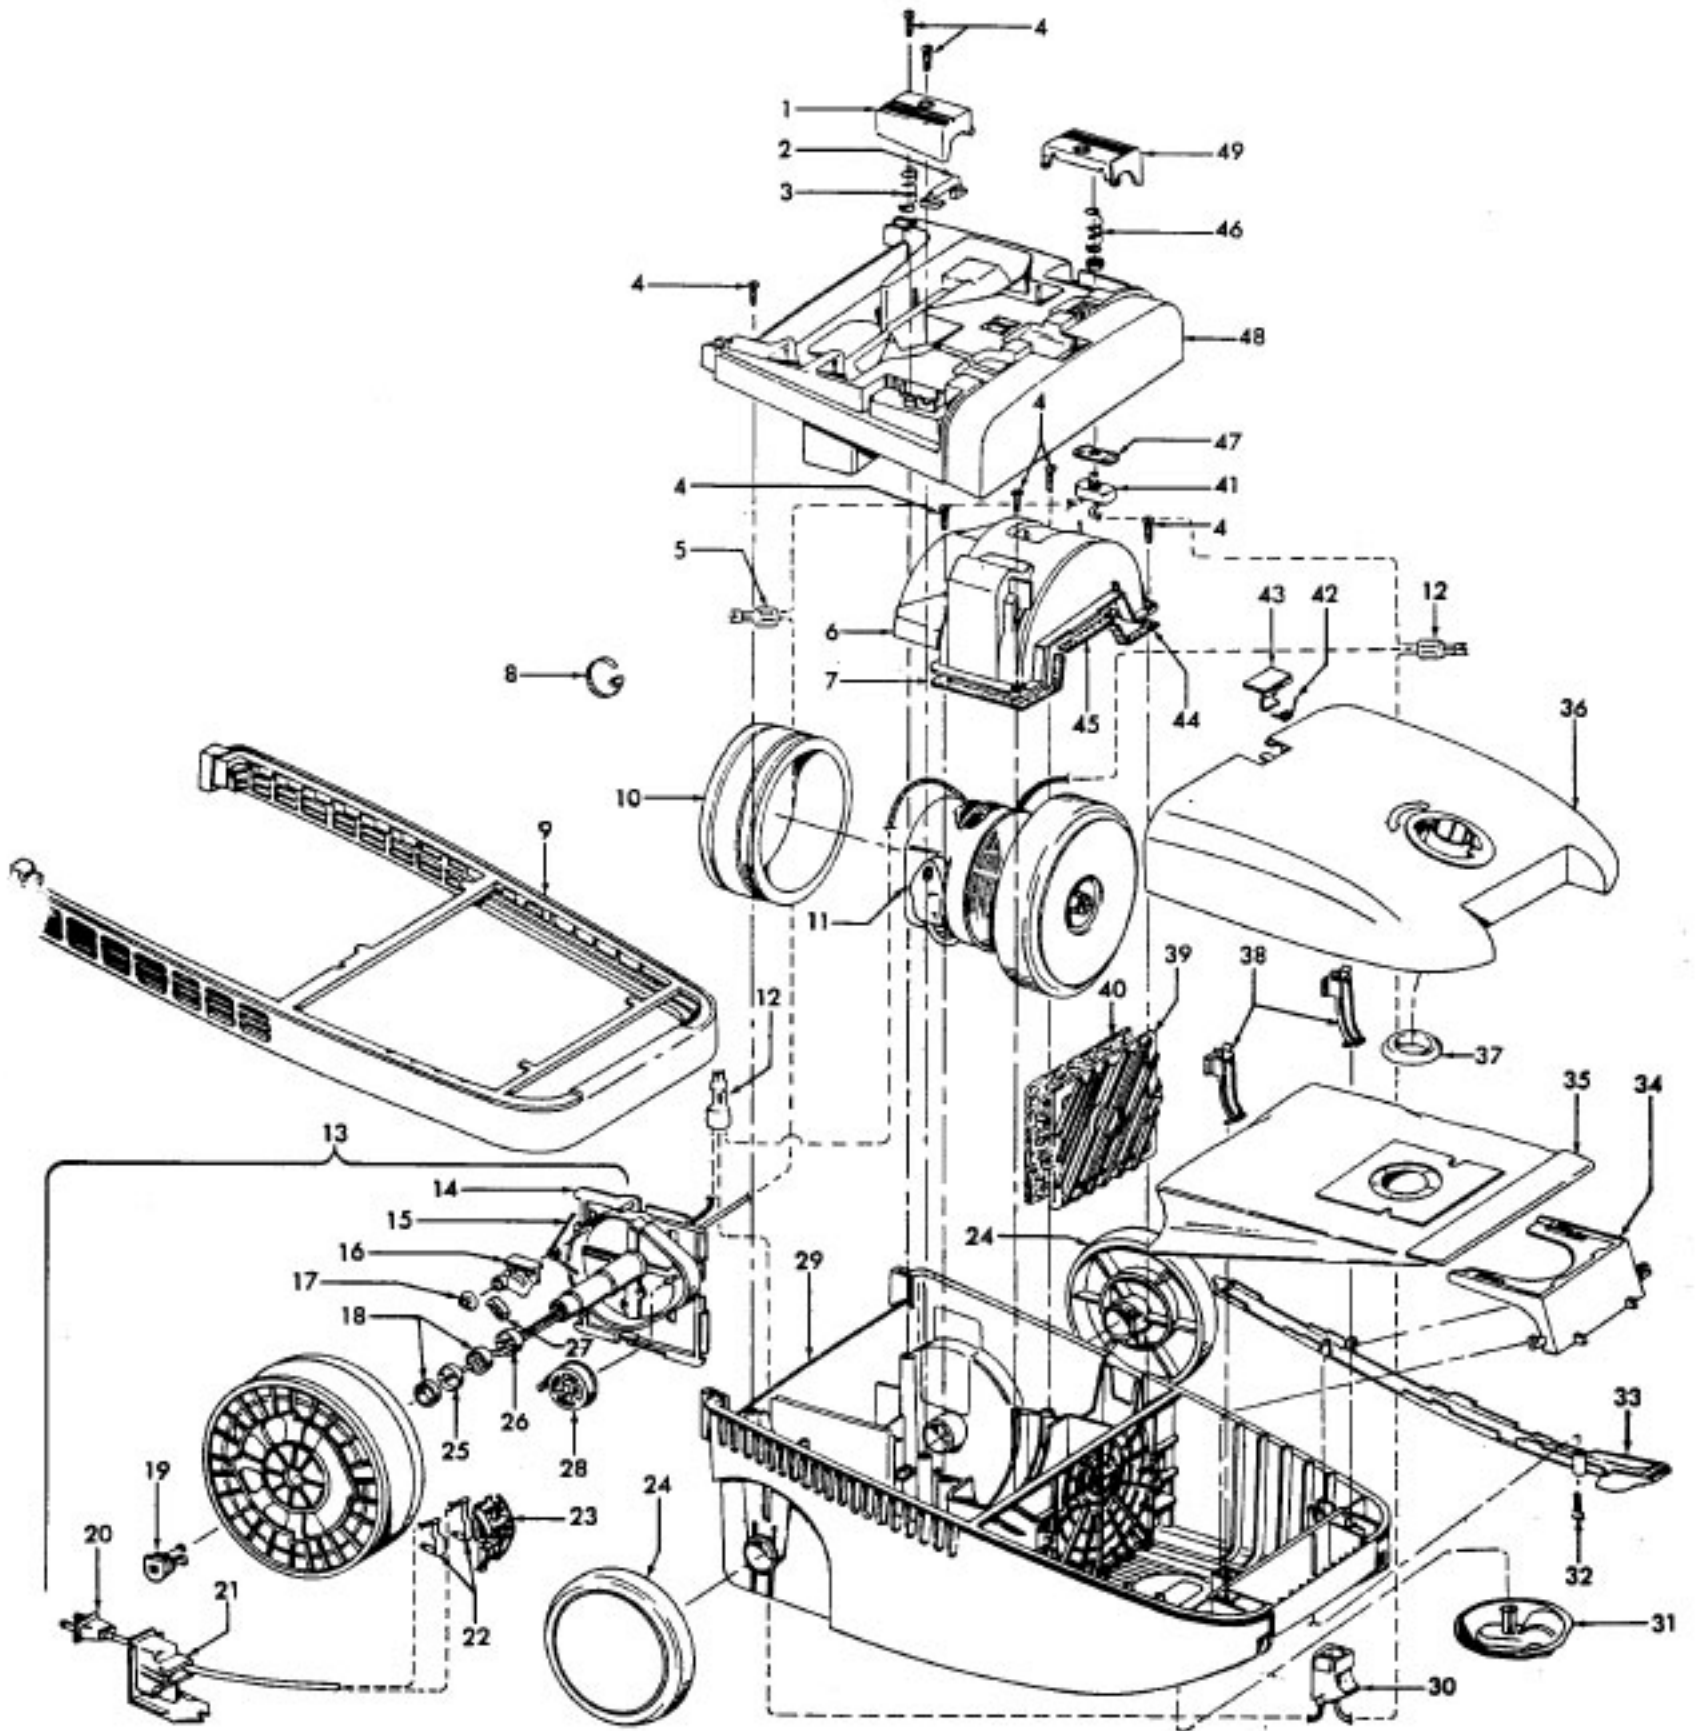

Futura

Models S3557, S3571

Ref. No.	Part No.	Description	Ref. No.	Part No.	Description
1	38422155	Cord Reel Pedal - AG	37	36424012	Bag Collar Seal - AG
2	38458034	Cord Reel Brake Arm - AG	38	36151027	Bag Lid Hinge - AG (2)
3	38314024	Spring - FW (2)	39	37944005	Filter Retainer - AG
4	21447217	Screw (7)	40	38765009	Secondary Filter
5	12227	Insulated Terminal	41	28212026	Switch - with Leads
6	41312040	Motor Retainer - AAP (Incl. Items 7,44,45)		28218048	Switch - with Terminals
7	34633003	Retainer Seal - RH	42	38351009	Torsion Spring - FW
8	27478307	Lead Wire Tie	43	36153040	Bag Lid Latch - AG
9	36235069	Furniture Guard - AG		36153055	Bag Lid Latch - ABR - S3571
10	36322031	Motor Mount	44	34633002	Retainer Seal - LH
11	43576118	Motor Assem. (10.5 Amps) S3557 (P-249)	45	34123040	Retainer Seal - Center
	43576126	Motor Assem. (10.3 Amps) S3557 (P-267)	46	38314022	Spring - FW
	43576186	Motor Assembly - S3571 (P-290)		38314026	Spring- S3571
12	18972	Insulated Terminal (2)	47	34135014	Switch Mounting Plate - AAP
13	41911014	Cord Reel Assem.	48	OM100006	Motor Cover Assem. - AG
14	N/A	Cord Reel Support - BZ		OM100196	Motor cover Assem. - ABR - S3571
15	N/A	Torsion Spring - FW	49	38422159	Switch Pedal - AG- with Post
16	N/A	Brake Lever Assem. - AAP		38422184	Switch Pedal - AG - w/o Post (Use with 28218048 Switch)
17	N/A	Push Nut		56513330	Owner Manual
18	N/A	Spacer - BZ (2)		56513340	Owner Manual - S3571
19	N/A	Retainer - AG		59814005	Carton
20	46383288	Cord		58175099	Carton - S3571
21	36218018	Ferrule - AG		58211011	Bottom Support - Front
22	N/A	Contact Spring (2)		58211012	Bottom Support - Rear
23	N/A	Brush Holder - BZ		58216013	Top Support
24	38522065	Wheel - AG	CLEANING TOOLS - S3557, S3571 (P-240)		
25	N/A	Slip Ring Assem. - White		38617017	Crevice Tool - AG
26	N/A	Slip Ring Assem. - Black		43414057	Furniture Nozzle - AG
27	N/A	Brake Pad		43414064	Dusting Brush - AG
28	N/A	Spool & Spring Assem.		43414073	Floor Brush - AG
29	42215091	Main Body Assem. - AAP (incl. Items 9,30,33)		43453052	Ext. Tube - 20 - AX
	42215084	Main Body Assem. - ABU - S3571 (incl. Items 9, 30, 33)		43433107	Hose
30	46326059	Receptacle Assem. - AAP		48438230	Powered Nozzle - AAP (P-253)
	46326082	Receptacle Assem. - AG - S3571		48438256	Powered Nozzle - ABE S3571 - (P-253)
31	41432040	Wheel Carrier Assem. - AG	Note: Refer to Data Label on cleaner for reference to Amp Rating.		
32	21434288	Screw-Self Tapping			
33	36218021	Cord Channel Cover - AAP			
	36218020	Cord Channel Cover - AG - S3571			
34	36424010	Bag Collar Support - AG			
35	4010064S	Throw Away Bag Assem. - 3 Pk.			
36	42217136	Bag Lid Assem. - AG (4.0 PHP) (Incl. Items 37,42,43)			
	42217148	Bag Lid Assem. - AG (4.3 PHP) (Incl. Items 37,42,43)			
	42217160	Bag Lid Assem. - ABR - S3571 (Incl. Items 37, 42, 43)			