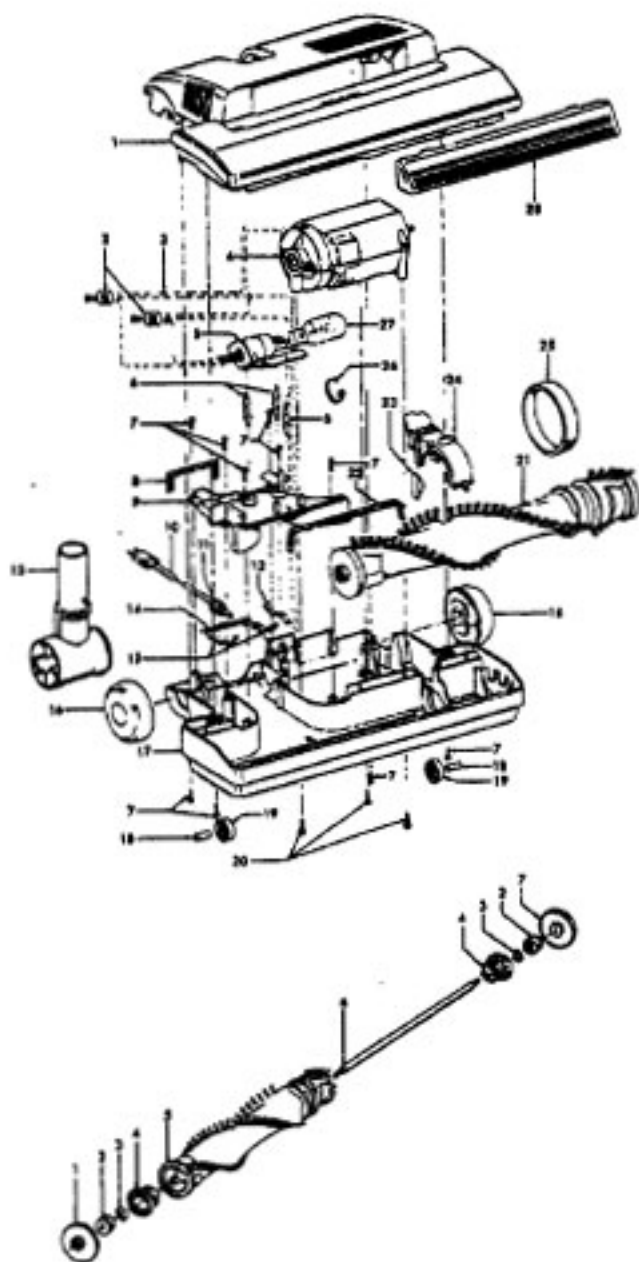

Powernozzle 48438230 AAP - S3545, S3549, S3551, S3553, S3555, S3557, S3565,
48438248 AAP - S3621
48438246 AAP - S3629
48438256 ABE - S3567, S3569, S3571, S3573
48438071 ABE - S3563
48438259 AG - S3577, S3580-050
48438079 ABY - S3530

Ref. No.	Part No.	Description
1	Note: All Nozzle Body Assembly's Include Item 28	
	42252201	Nozzle Body Assem. - AAP
	42252216	Nozzle Body Assem. - ABE S3563, S3567, S3569, S3571, S3573
	42252A09	Nozzle Body Assem. - AG - S3577, S3580-050
	N/A	Nozzle Body Assem. - ABY - S3530 Use 42252A52
	42252A52	Nozzle Body Assem. AG - S3577 (Allergen Filtration Graphics)
2	18972	Insulated Terminal (2)
	12227	Insulated Terminal (2)
3	N/A	Lead Wire - White
4	43177062	Motor Assem. Comp.
5	47171020	Dirt Finder Socket Assem.
6	36218016	Insulation Grommet - AG (3)
7	21447003	Screw-Self Tapping (8)
8	34253018	Rear Seal
9	42256099	Duct Cover Assem. - AG (Incl. Items 5,6,8,22)
10	46321088	Cord Assembly
	46321009	Cord Assembly - S3530
11	163768	Strain Relief Bushing
12	35276008	Detent Spring - FW
13	43482106	Nozzle Connector - AG
14	34112007	Seal
15	34122014	Seal (2)
16	43244043	Wheel Assem. - AG
17	42246115	Base Plate Assem. - MV (Incl. Items 18,19)
	42246114	Base Plate Assem. - ABR - S3567, S3569, S3571, S3573, S3563 (Incl. Items 18, 19)
	42246115	Base Plate Assem. - AG - S3530, S3580-050, S3577 (Incl. Items 18, 19)
18	31522004	Wheel Shaft - AY (2)
19	32761001	Wheel - AG (2)
20	21479801	Screw-Self Tapping (3)
21	48414081	Agitator Assem. Comp. - AG
	48414079	Agitator Assem. Comp. - AG - S3563
22	34123039	Duct Cover Seal
23	13261AY	Rug Nozzle Rib Shoe
24	36923008	Belt Guard
25	36528011	Belt
26	27479307	Lead Wire Tie
27	27317307	Dirt Finder Lamp
28	39383094	Dirt Finder Lens - BZ

Agitator 48414081/48414079

Ref. No.	Part No.	Description
1	36423016	Thread Guard - RH
2	43267002	Agitator Bearing Assem. (2)
3	21347003	Conical Washer (2)
4	N/A	Agitator End (2)
5	N/A	Agitator Body
6	N/A	Agitator Shaft
7	36423017	Thread Guard - LH - AG