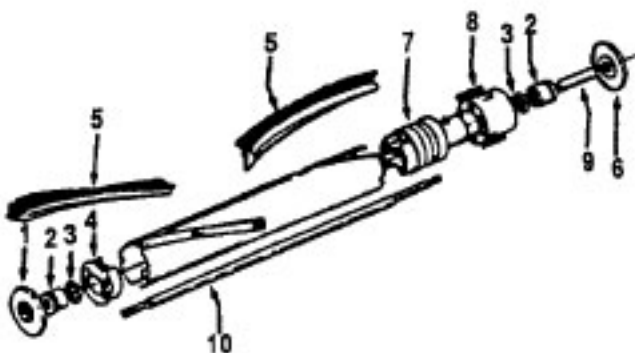

Power Nozzle - 48438226 - AG - S3575, S3585

Ref. No.	Part No.	Description
1	46321009	Cord
2	36231144	Furniture Guard - ZW - S3575
	36231096	Furniture Guard - MY - S358
3	48414044	Agitator - 2B (Use 4B - 48416030)
4	163768	Strain Relief Bushing
5	21447041	Screw
6	27479307	Wire Tie
7	36131067	Retainer Housing
8	43461021	Nozzle Connector - AG
9	34112005	Seal
10	34337003	Seal
11	47171009	Lamp Socket
12	18972	Insulated Terminal (3 Wire)
13	45517	Wire Holder
14	42256098	Duct Cover
15	34123017	Seal
16	35276001	Detent Spring
17	32175025	Wheel - AG
18	31523005	Wheel Shaft
19	32761001	Wheel
20	31522004	Wheel Shaft
21	21447007	Screw
22	42246121	Base Plate Assm. (Incl. Items 17,18,19,20,23,24)
23	34337004	Lower Seal
	34378010	Upper Seal
24	13261AY	Rib Shoe
25	36218005	Grommet
26	27317307	Dirt Finder Bulb - 15W
27	43177073	Motor Assm.
28	51865018	Indicator Lens
29	27666702	Terminal
30	37258082	Terminal Shield
31	281770KD	Switch
32	51151053	Indicator - PH
33	34361001	Switch Actuator
34	42262032	Housing
35	36131017	Retainer
36	38353007	Torsion Spring
37	31523006	Pivot Pin
38	38458002	Depressor
39	38433082	Switch Pedal - ZW - S3575
	38433067	Switch Pedal - MW - S3585
40	38528011	Belt
41	42252189	Nozzle Body - AG
42	39383060	Lens
43	43457037	Swivel Tube - AG

Agitator 48416030

1	48495AY	Thread Guard
2	43267002	Bearing
3	21347003	Washer
4	36422001	End
5	48445017	Agitator Brush
6	41435018	Thread Guard
7	38537008	End Pulley
8	48418001	Brush Ring
9	31722019	Spacer
10	32724005	Shaft

Hose Assembly

Models S3575, S3585

Ref. No.	Part No.	Description
1	43433113	Hose Assm. - Comp. - S3575
2	36153038	Hose Release Latch
3	39461007	Hose Grip - RH
4	21447124	Screw
5	31712006	Insulating Sleeve
	27613002	Splice (2)
6	36131087	Retaining Ring
7	39461008	Hose Grip - LH
8	47551012	Grip Control Panel (Incl. Nameplate)
	51865017	Nameplate - Grip Control Panel
9	36153029	Latch Ring
10	38646081	Innertube
11	46325032	Connector
12	36152029	Plug Latch
	40300051	Cord Repair Kit - 2W