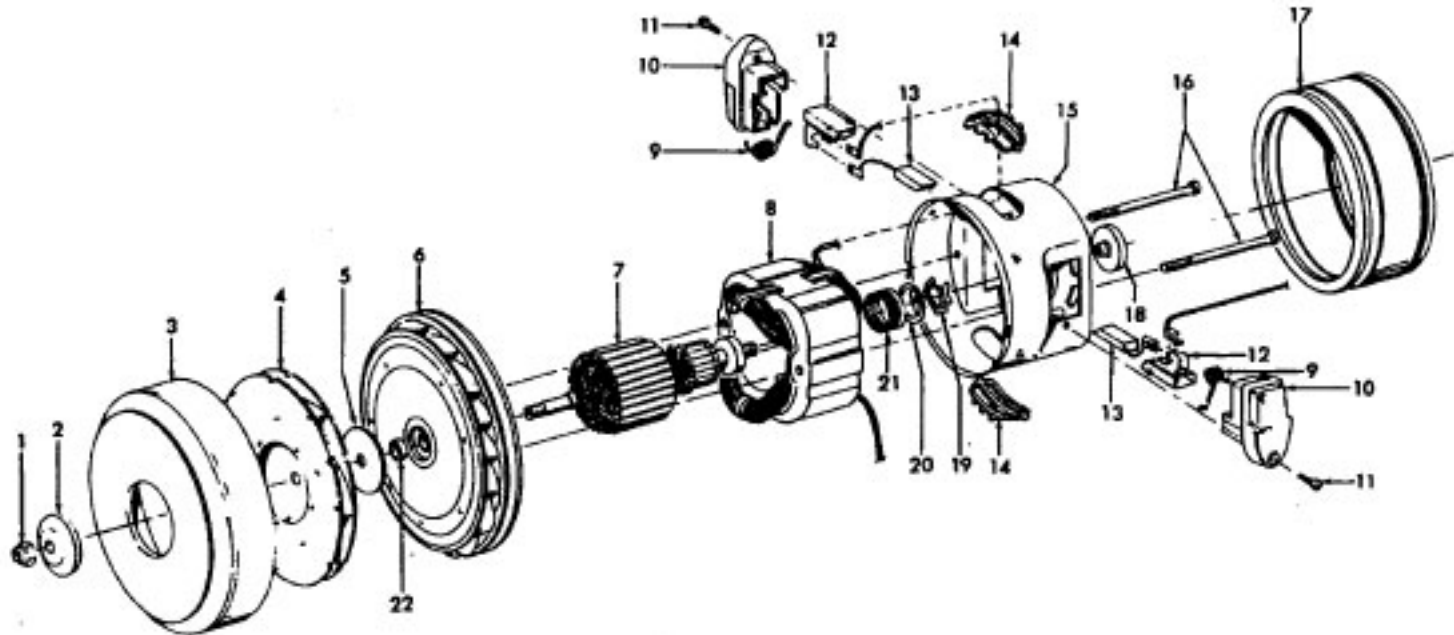

Motor Assembly

Models S3515, S3555, S3565, S3575, S3585,
S3595, S3603, S3605, S3609, S3615

S3515 (8.0 Amps)

S3555 (10.5 Amps)

S3565 (10.5 Amps)

Note: Refer to Data Label on cleaner for
reference to Amp Rating.

Ref. No.	Part No.	Description
	43576116	Motor Assm.
1	12028	Nut
2	21312774	Washer
3	37196065	Fan Cover
4	43551008	Fan Assm.
5	21312774	Washer - FW
6	43551030	Diffuser Assm. Comp.
7	44765230	Armature Assm. Comp.
8	45311069	Field Assm. Comp.
9	38353004	Spring (2)
10	168038AG	Brush Carrier (2)
11	21429406	Screw - Self Tapping - EF (2)
12	168506-	Brush Holder (2)

Ref. No.	Part No.	Description
13	167679	Brush & Terminal Assm.
14	169702BZ	Bushing (2)
15	42192015	Motor Housing Assm.
16	36112003	Screw - Special (2) (Metal Diffuser)
	21447221	Screw (Plastic Diffuser)
17	36322031	Motor Mount
18	36116023	Balancing Ring - Nut - AY
19	21312778	Spring Washer
20	21345116	Thrust Washer
21	24198002	Star Ring
22	31148009	Bearing Spacer - AY