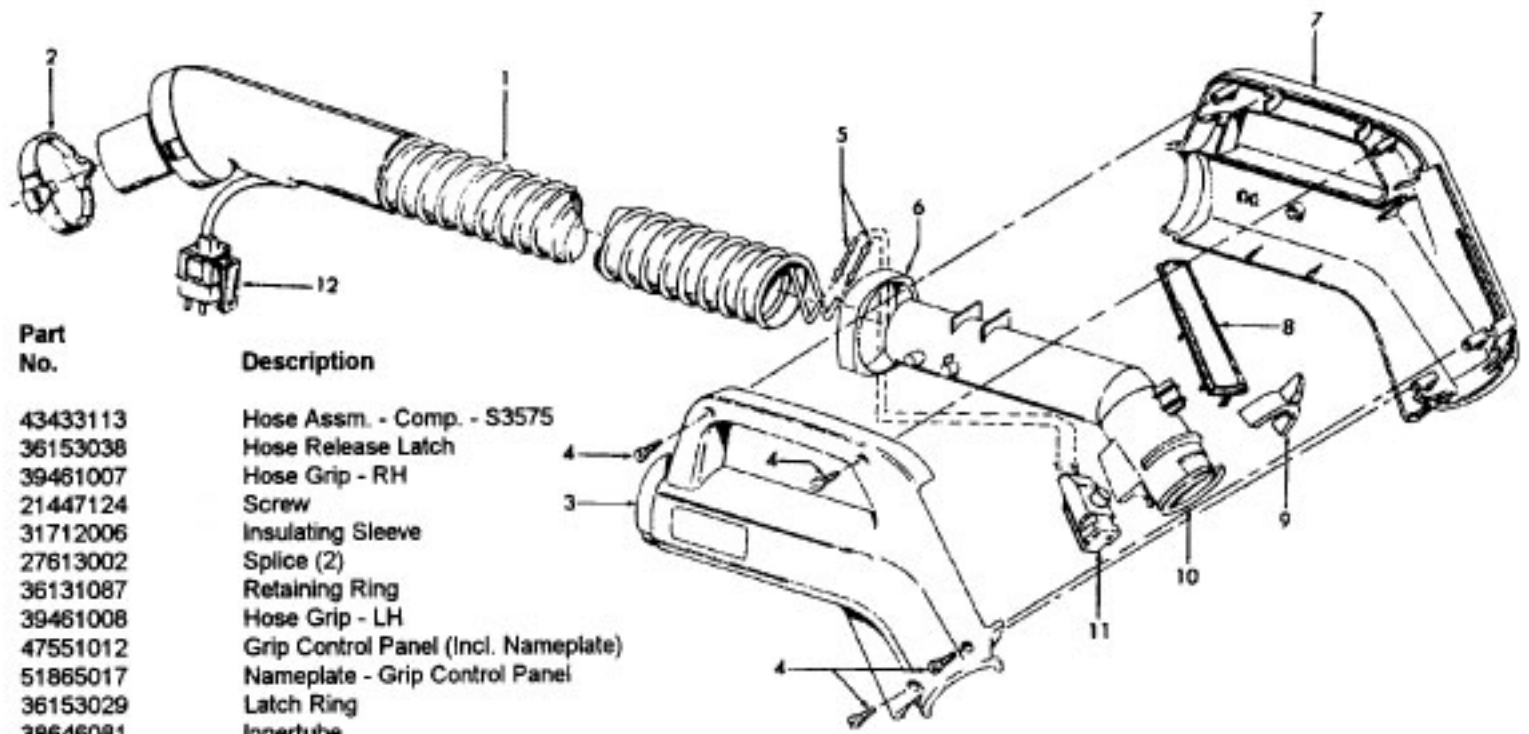

Hose Assembly

Models S3575, S3585

Ref. No.	Part No.	Description
1	43433113	Hose Assm. - Comp. - S3575
2	36153038	Hose Release Latch
3	39461007	Hose Grip - RH
4	21447124	Screw
5	31712006	Insulating Sleeve
	27613002	Splice (2)
6	36131087	Retaining Ring
7	39461008	Hose Grip - LH
8	47551012	Grip Control Panel (Incl. Nameplate)
	51865017	Nameplate - Grip Control Panel
9	36153029	Latch Ring
10	38646081	Innertube
11	46325032	Connector
12	36152029	Plug Latch
	40300051	Cord Repair Kit - 2W