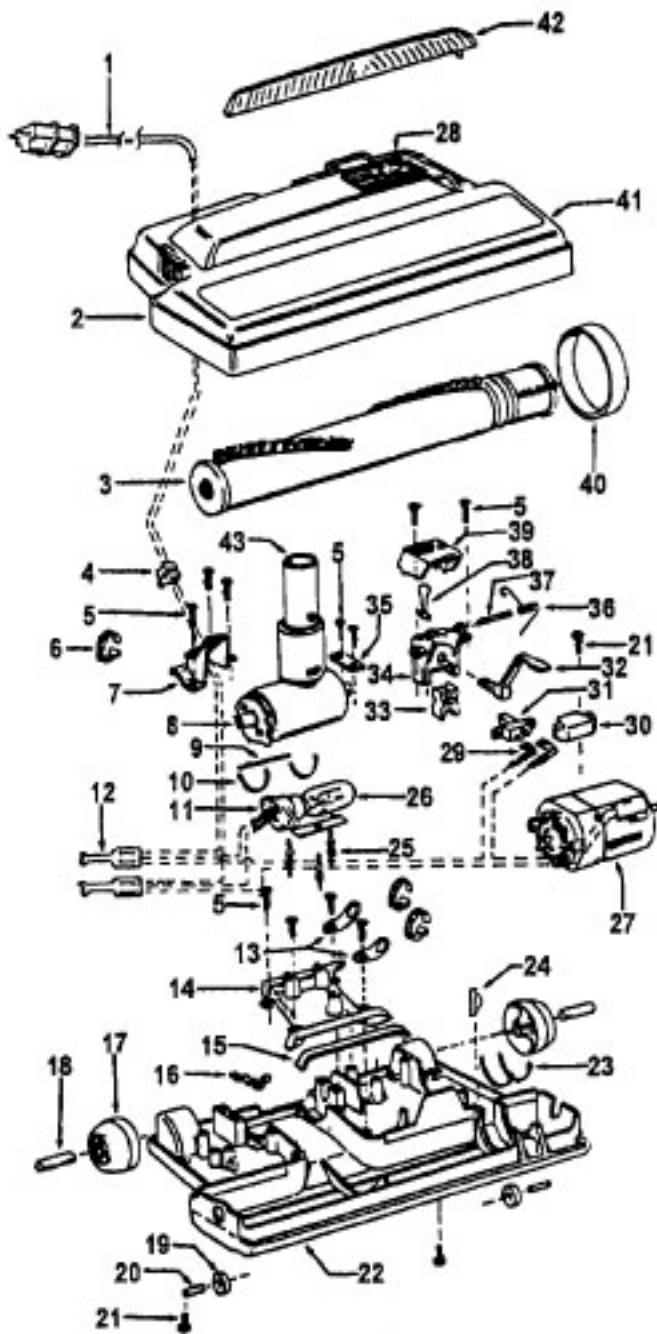

Power Nozzle - 48438226 - AG - S3575, S3585

Ref. No.	Part No.	Description
1	46321009	Cord
2	36231144	Furniture Guard - ZW - S3575
	36231096	Furniture Guard - MY - S358
3	48414044	Agitator - 2B (Use 4B - 48416030)
4	163768	Strain Relief Bushing
5	21447041	Screw
6	27479307	Wire Tie
7	36131067	Retainer Housing
8	43461021	Nozzle Connector - AG
9	34112005	Seal
10	34337003	Seal
11	47171009	Lamp Socket
12	18972	Insulated Terminal (3 Wire)
13	45517	Wire Holder
14	42256098	Duct Cover
15	34123017	Seal
16	35276001	Detent Spring
17	32175025	Wheel - AG
18	31523005	Wheel Shaft
19	32761001	Wheel
20	31522004	Wheel Shaft
21	21447007	Screw
22	42246121	Base Plate Assm. (Incl. Items 17,18,19,20,23,24)
23	34337004	Lower Seal
	34378010	Upper Seal
24	13261AY	Rib Shoe
25	36218005	Grommet
26	27317307	Dirt Finder Bulb - 15W
27	43177073	Motor Assm.
28	51865018	Indicator Lens
29	27666702	Terminal
30	37258082	Terminal Shield
31	281770KD	Switch
32	51151053	Indicator - PH
33	34361001	Switch Actuator
34	42262032	Housing
35	36131017	Retainer
36	38353007	Torsion Spring
37	31523006	Pivot Pin
38	38458002	Depressor
39	38433082	Switch Pedal - ZW - S3575
	38433067	Switch Pedal - MW - S3585
40	38528011	Belt
41	42252189	Nozzle Body - AG
42	39383060	Lens
43	43457037	Swivel Tube - AG

Agitator 48416030

1	48495AY	Thread Guard
2	43267002	Bearing
3	21347003	Washer
4	36422001	End
5	48445017	Agitator Brush
6	41435018	Thread Guard
7	38537008	End Pulley
8	48418001	Brush Ring
9	31722019	Spacer
10	32724005	Shaft

Ref. No.	Part No.	Description
	43576116	Motor Assm.
1	12028	Nut
2	21312774	Washer
3	37196065	Fan Cover
4	43551008	Fan Assm.
5	21312774	Washer - FW
6	43551030	Diffuser Assm. Comp.
7	44765230	Armature Assm. Comp.
8	45311069	Field Assm. Comp.
9	38353004	Spring (2)
10	168038AG	Brush Carrier (2)
11	21429406	Screw - Self Tapping - EF (2)
12	168506-	Brush Holder (2)