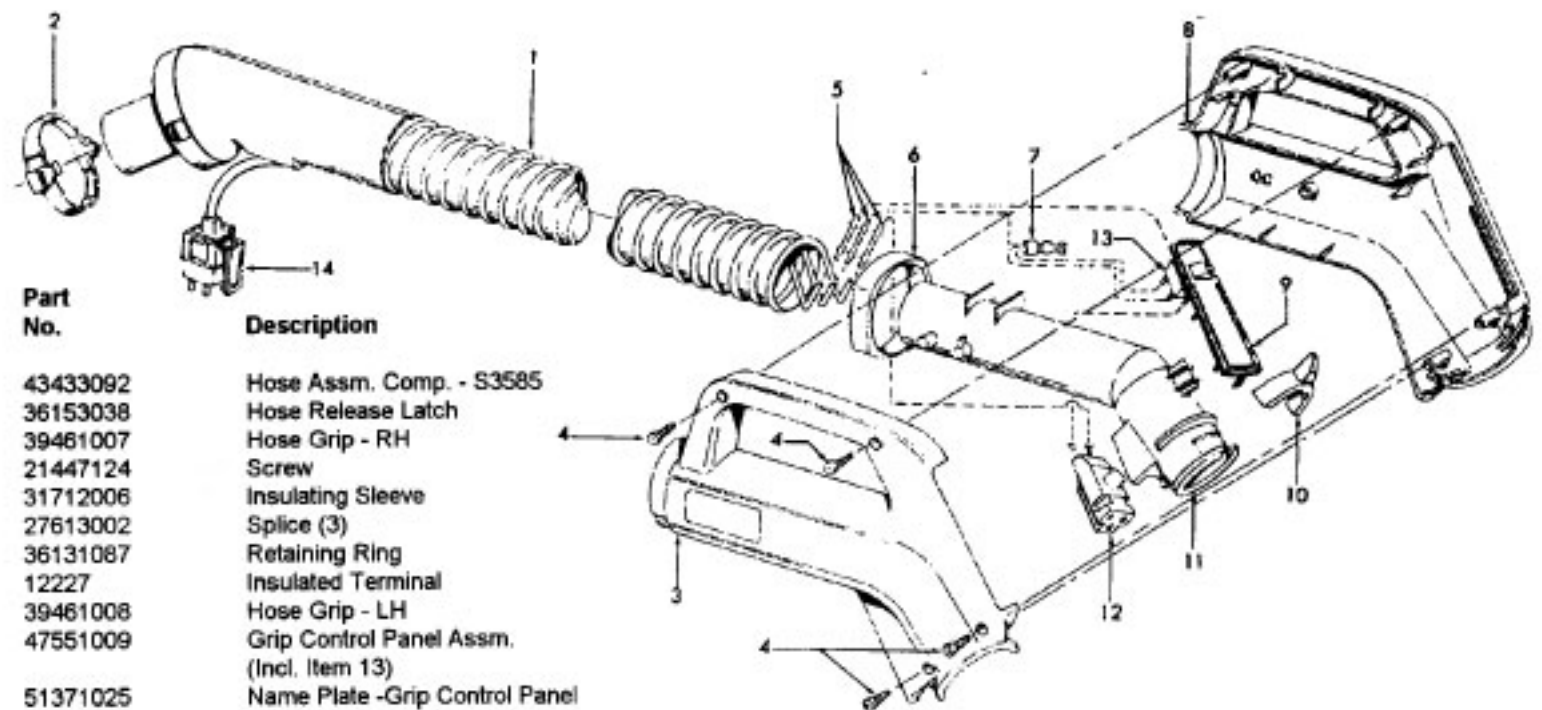

Hose Assembly

Models S3575, S3585

Ref. No.	Part No.	Description
1	43433113	Hose Assm. - Comp. - S3575
2	36153038	Hose Release Latch
3	39461007	Hose Grip - RH
4	21447124	Screw
5	31712006	Insulating Sleeve
	27613002	Splice (2)
6	36131087	Retaining Ring
7	39461008	Hose Grip - LH
8	47551012	Grip Control Panel (Incl. Nameplate)
	51865017	Nameplate - Grip Control Panel
9	36153029	Latch Ring
10	38646081	Innertube
11	46325032	Connector
12	36152029	Plug Latch
	40300051	Cord Repair Kit - 2W