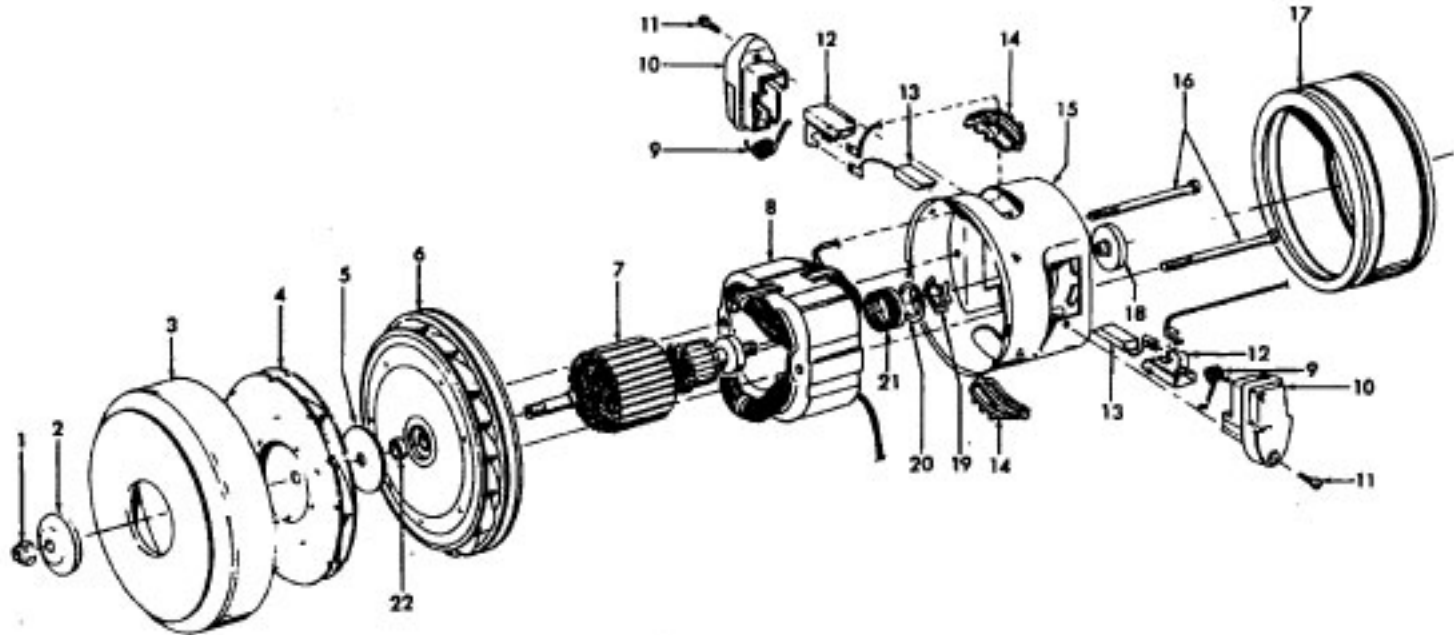

Motor Assembly

Models S3515, S3555, S3565, S3575, S3585,
S3595, S3603, S3605, S3609, S3615

S3515 (8.0 Amps)

S3555 (10.5 Amps)

S3565 (10.5 Amps)

Note: Refer to Data Label on cleaner for
reference to Amp Rating.

Ref. No.	Part No.	Description
	43576116	Motor Assm.
1	12028	Nut
2	21312774	Washer
3	37196065	Fan Cover
4	43551008	Fan Assm.
5	21312774	Washer - FW
6	43551030	Diffuser Assm. Comp.
7	44765230	Armature Assm. Comp.
8	45311069	Field Assm. Comp.
9	38353004	Spring (2)
10	168038AG	Brush Carrier (2)
11	21429406	Screw - Self Tapping - EF (2)
12	168506-	Brush Holder (2)

Ref. No.	Part No.	Description
13	167679	Brush & Terminal Assm.
14	169702BZ	Bushing (2)
15	42192015	Motor Housing Assm.
16	36112003	Screw - Special (2) (Metal Diffuser)
	21447221	Screw (Plastic Diffuser)
17	36322031	Motor Mount
18	36116023	Balancing Ring - Nut - AY
19	21312778	Spring Washer
20	21345116	Thrust Washer
21	24198002	Star Ring
22	31148009	Bearing Spacer - AY