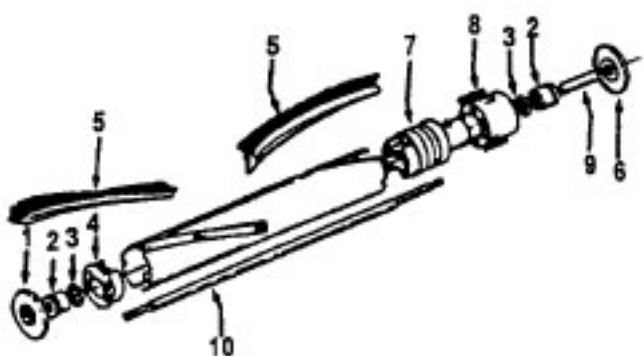

1	48495AY	Thread Guard
2	43267002	Bearing
3	21347003	Washer
4	36422001	End
5	48445017	Agitator Brush
6	41435018	Thread Guard
7	38537008	End Pulley
8	48418001	Brush Ring
9	31722019	Spacer
10	32724005	Shaft