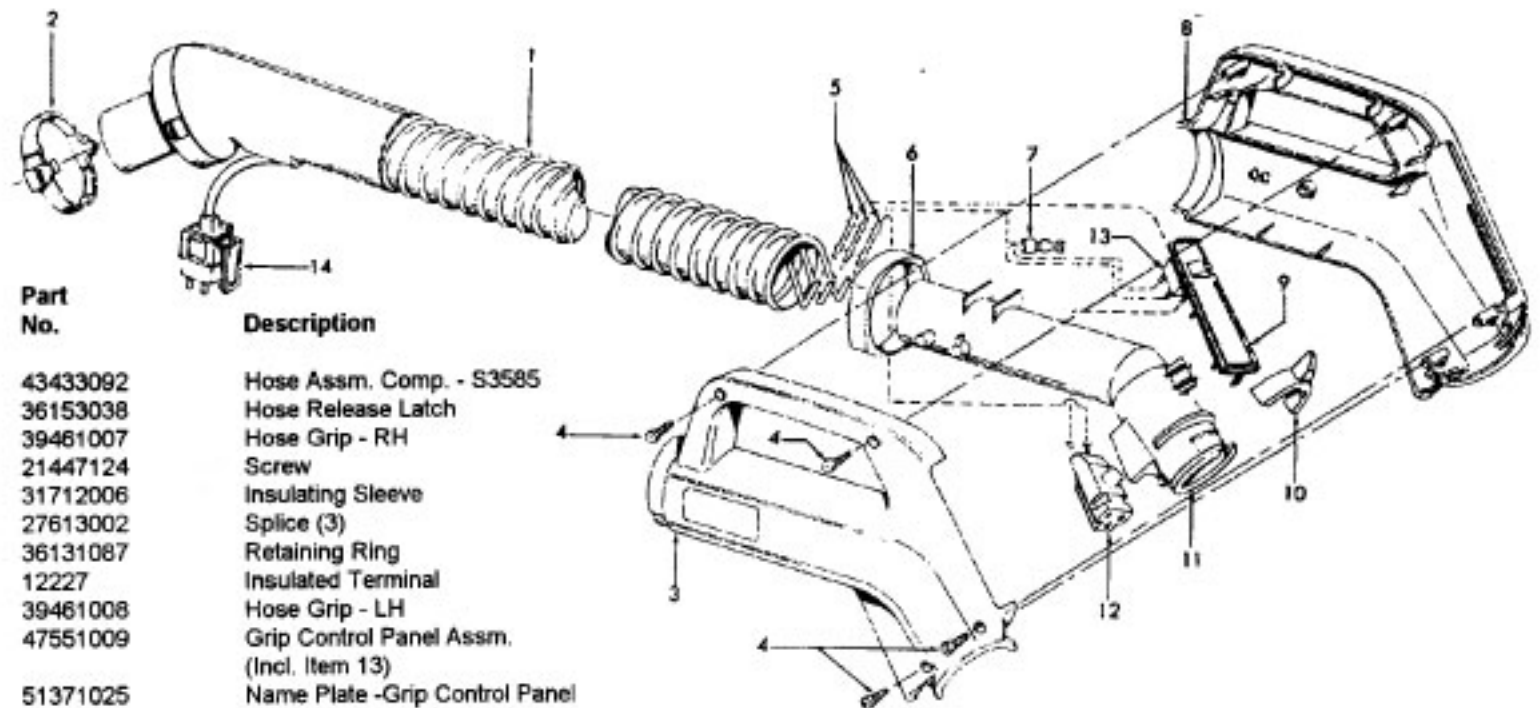

Agitator 48416030

1	48495AY	Thread Guard
2	43267002	Bearing
3	21347003	Washer
4	36422001	End
5	48445017	Agitator Brush
6	41435018	Thread Guard
7	38537008	End Pulley
8	48418001	Brush Ring
9	31722019	Spacer
10	32724005	Shaft

Hose Assembly

Models S3575, S3585

Ref. No.	Part No.	Description
1	43433113	Hose Assm. - Comp. - S3575
2	36153038	Hose Release Latch
3	39461007	Hose Grip - RH
4	21447124	Screw
5	31712006	Insulating Sleeve
	27613002	Splice (2)
6	36131087	Retaining Ring
7	39461008	Hose Grip - LH
8	47551012	Grip Control Panel (Incl. Nameplate)
	51865017	Nameplate - Grip Control Panel
9	36153029	Latch Ring
10	38646081	Innertube
11	46325032	Connector
12	36152029	Plug Latch
	40300051	Cord Repair Kit - 2W