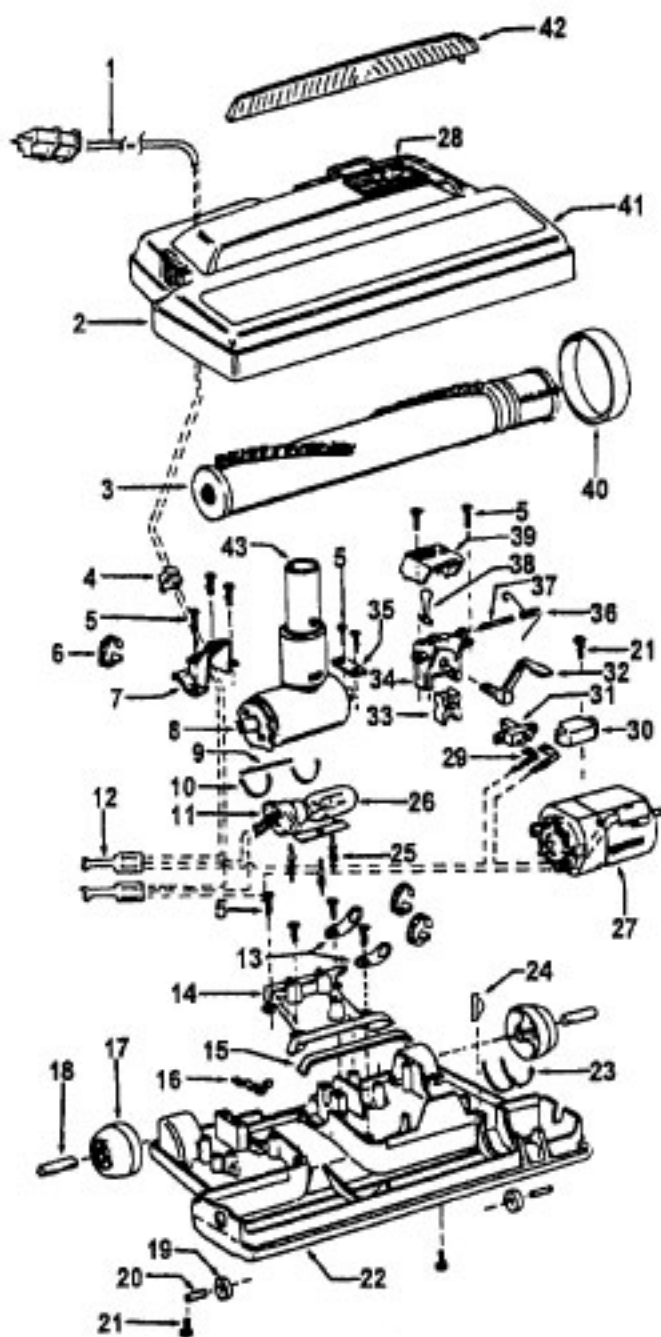

Ref. No.	Part No.	Description
	43576116	Motor Assm.
1	12028	Nut
2	21312774	Washer
3	37196065	Fan Cover
4	43551008	Fan Assm.
5	21312774	Washer - FW
6	43551030	Diffuser Assm. Comp.
7	44765230	Armature Assm. Comp.
8	45311069	Field Assm. Comp.
9	38353004	Spring (2)
10	168038AG	Brush Carrier (2)
11	21429406	Screw - Self Tapping - EF (2)
12	168506-	Brush Holder (2)

Ref. No.	Part No.	Description
13	167679	Brush & Terminal Assm.
14	169702BZ	Bushing (2)
15	42192015	Motor Housing Assm.
16	36112003	Screw - Special (2) (Metal Diffuser)
	21447221	Screw (Plastic Diffuser)
17	36322031	Motor Mount
18	36116023	Balancing Ring - Nut - AY
19	21312778	Spring Washer
20	21345116	Thrust Washer
21	24198002	Star Ring
22	31148009	Bearing Spacer - AY

Power Nozzle - 48438226 - AG - S3575, S3585

Ref. No.	Part No.	Description
1	46321009	Cord
2	36231144	Furniture Guard - ZW - S3575
	36231096	Furniture Guard - MY - S358
3	48414044	Agitator - 2B (Use 4B - 48416030)
4	163768	Strain Relief Bushing
5	21447041	Screw
6	27479307	Wire Tie
7	36131067	Retainer Housing
8	43461021	Nozzle Connector - AG
9	34112005	Seal
10	34337003	Seal
11	47171009	Lamp Socket
12	18972	Insulated Terminal (3 Wire)
13	45517	Wire Holder
14	42256098	Duct Cover
15	34123017	Seal
16	35276001	Detent Spring
17	32175025	Wheel - AG
18	31523005	Wheel Shaft
19	32761001	Wheel
20	31522004	Wheel Shaft
21	21447007	Screw
22	42246121	Base Plate Assm. (Incl. Items 17,18,19,20,23,24)
23	34337004	Lower Seal
	34378010	Upper Seal
24	13261AY	Rib Shoe
25	36218005	Grommet
26	27317307	Dirt Finder Bulb - 15W
27	43177073	Motor Assm.
28	51865018	Indicator Lens
29	27666702	Terminal
30	37258082	Terminal Shield
31	281770KD	Switch
32	51151053	Indicator - PH
33	34361001	Switch Actuator
34	42262032	Housing
35	36131017	Retainer
36	38353007	Torsion Spring
37	31523006	Pivot Pin
38	38458002	Depressor
39	38433082	Switch Pedal - ZW - S3575
	38433067	Switch Pedal - MW - S3585
40	38528011	Belt
41	42252189	Nozzle Body - AG
42	39383060	Lens
43	43457037	Swivel Tube - AG