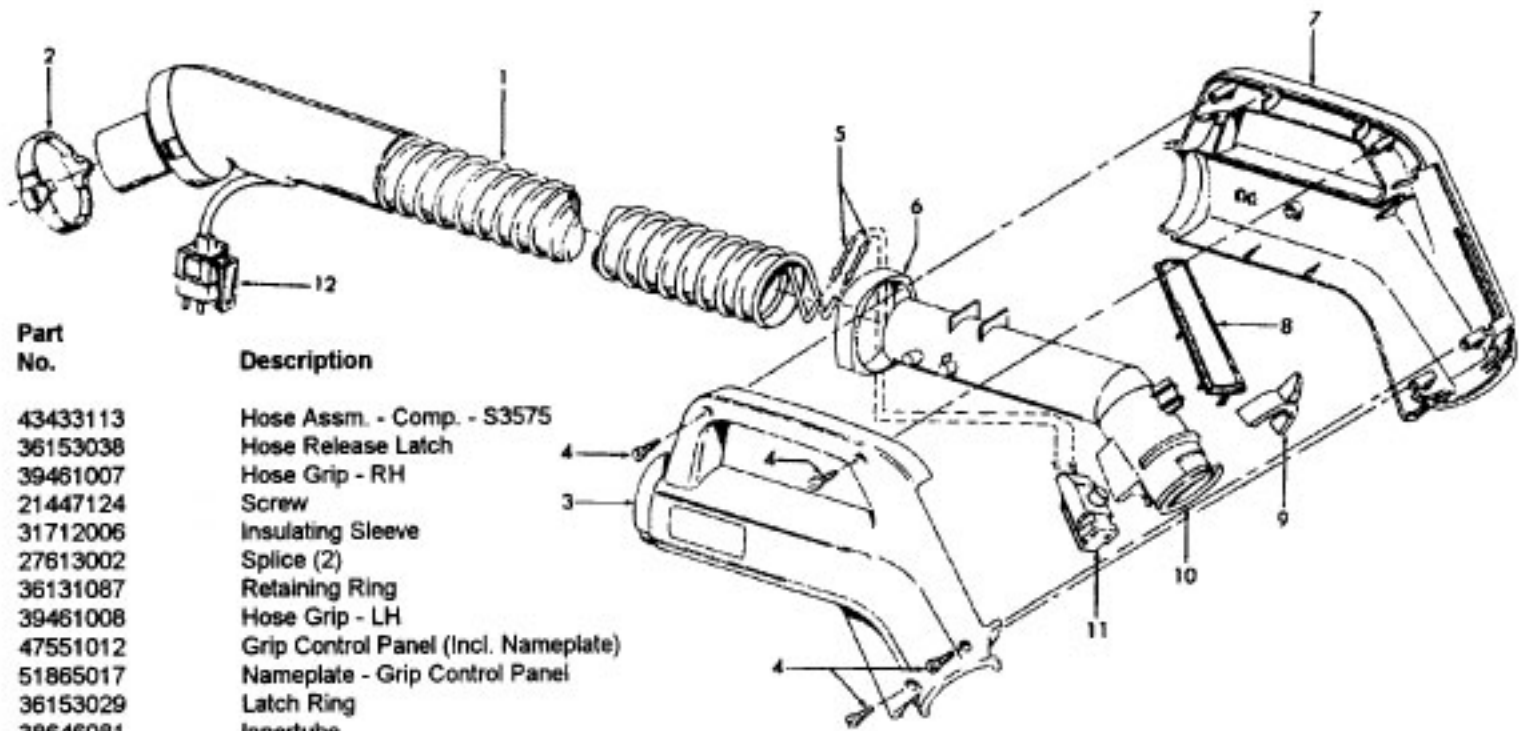

Hose Assembly

Models S3575, S3585

Ref. No.	Part No.	Description
1	43433113	Hose Assm. - Comp. - S3575
2	36153038	Hose Release Latch
3	39461007	Hose Grip - RH
4	21447124	Screw
5	31712006	Insulating Sleeve
	27613002	Splice (2)
6	36131087	Retaining Ring
7	39461008	Hose Grip - LH
8	47551012	Grip Control Panel (Incl. Nameplate)
	51865017	Nameplate - Grip Control Panel
9	36153029	Latch Ring
10	38646081	Innertube
11	46325032	Connector
12	36152029	Plug Latch
	40300051	Cord Repair Kit - 2W