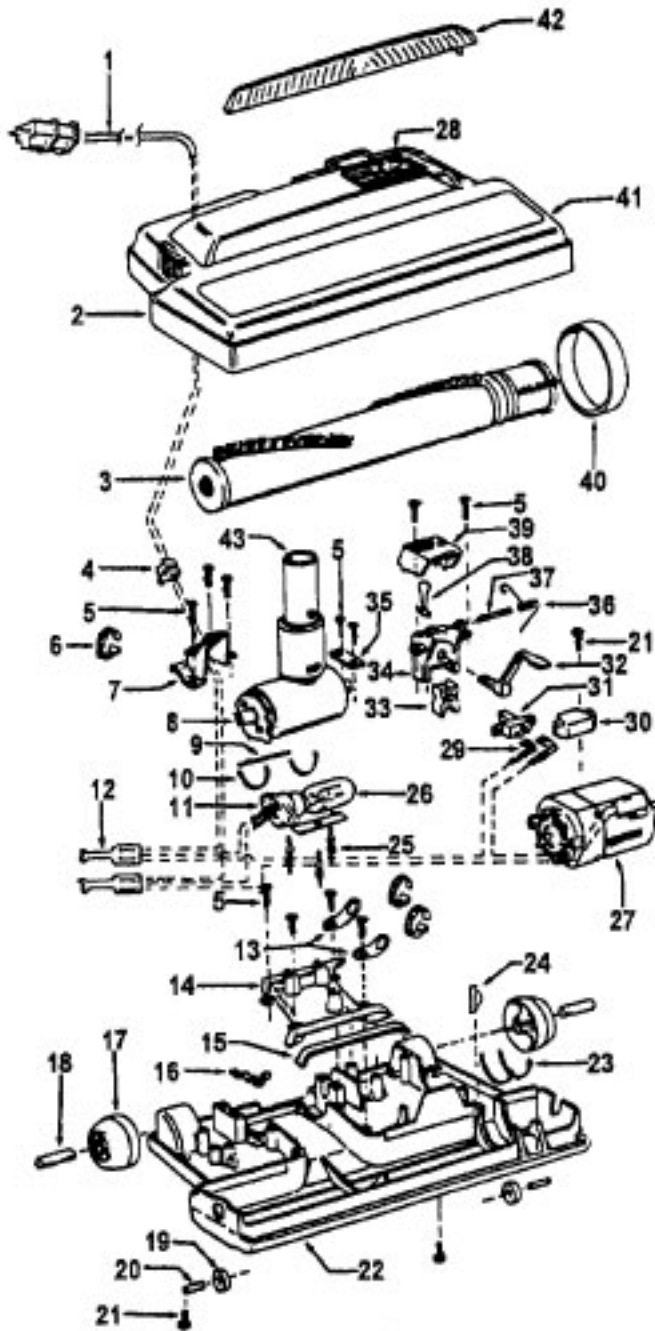

Ref. No.	Part No.	Description
	43576116	Motor Assm.
1	12028	Nut
2	21312774	Washer
3	37196065	Fan Cover
4	43551008	Fan Assm.
5	21312774	Washer - FW
6	43551030	Diffuser Assm. Comp.
7	44765230	Armature Assm. Comp.
8	45311069	Field Assm. Comp.
9	38353004	Spring (2)
10	168038AG	Brush Carrier (2)
11	21429406	Screw - Self Tapping - EF (2)
12	168506-	Brush Holder (2)

Ref. No.	Part No.	Description
13	167679	Brush & Terminal Assm.
14	169702BZ	Bushing (2)
15	42192015	Motor Housing Assm.
16	36112003	Screw - Special (2) (Metal Diffuser)
	21447221	Screw (Plastic Diffuser)
17	36322031	Motor Mount
18	36116023	Balancing Ring - Nut - AY
19	21312778	Spring Washer
20	21345116	Thrust Washer
21	24198002	Star Ring
22	31148009	Bearing Spacer - AY

Power Nozzle - 48438226 - AG - S3575, S3585

Ref. No.	Part No.	Description
1	46321009	Cord
2	36231144	Furniture Guard - ZW - S3575
	36231096	Furniture Guard - MY - S358
3	48414044	Agitator - 2B (Use 4B - 48416030)
4	163768	Strain Relief Bushing
5	21447041	Screw
6	27479307	Wire Tie
7	36131067	Retainer Housing
8	43461021	Nozzle Connector - AG
9	34112005	Seal
10	34337003	Seal
11	47171009	Lamp Socket
12	18972	Insulated Terminal (3 Wire)
13	45517	Wire Holder
14	42256098	Duct Cover
15	34123017	Seal
16	35276001	Detent Spring
17	32175025	Wheel - AG
18	31523005	Wheel Shaft
19	32761001	Wheel
20	31522004	Wheel Shaft
21	21447007	Screw
22	42246121	Base Plate Assm. (Incl. Items 17,18,19,20,23,24)
23	34337004	Lower Seal
	34378010	Upper Seal
24	13261AY	Rib Shoe
25	36218005	Grommet
26	27317307	Dirt Finder Bulb - 15W
27	43177073	Motor Assm.
28	51865018	Indicator Lens
29	27666702	Terminal
30	37258082	Terminal Shield
31	281770KD	Switch
32	51151053	Indicator - PH
33	34361001	Switch Actuator
34	42262032	Housing
35	36131017	Retainer
36	38353007	Torsion Spring
37	31523006	Pivot Pin
38	38458002	Depressor
39	38433082	Switch Pedal - ZW - S3575
	38433067	Switch Pedal - MW - S3585
40	38528011	Belt
41	42252189	Nozzle Body - AG
42	39383060	Lens
43	43457037	Swivel Tube - AG