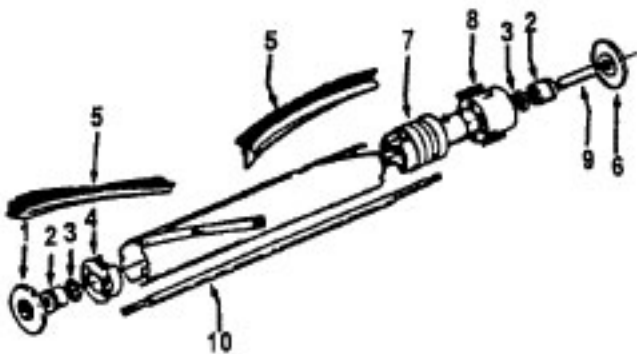

1	48495AY	Thread Guard
2	43267002	Bearing
3	21347003	Washer
4	36422001	End
5	48445017	Agitator Brush
6	41435018	Thread Guard
7	38537008	End Pulley
8	48418001	Brush Ring
9	31722019	Spacer
10	32724005	Shaft