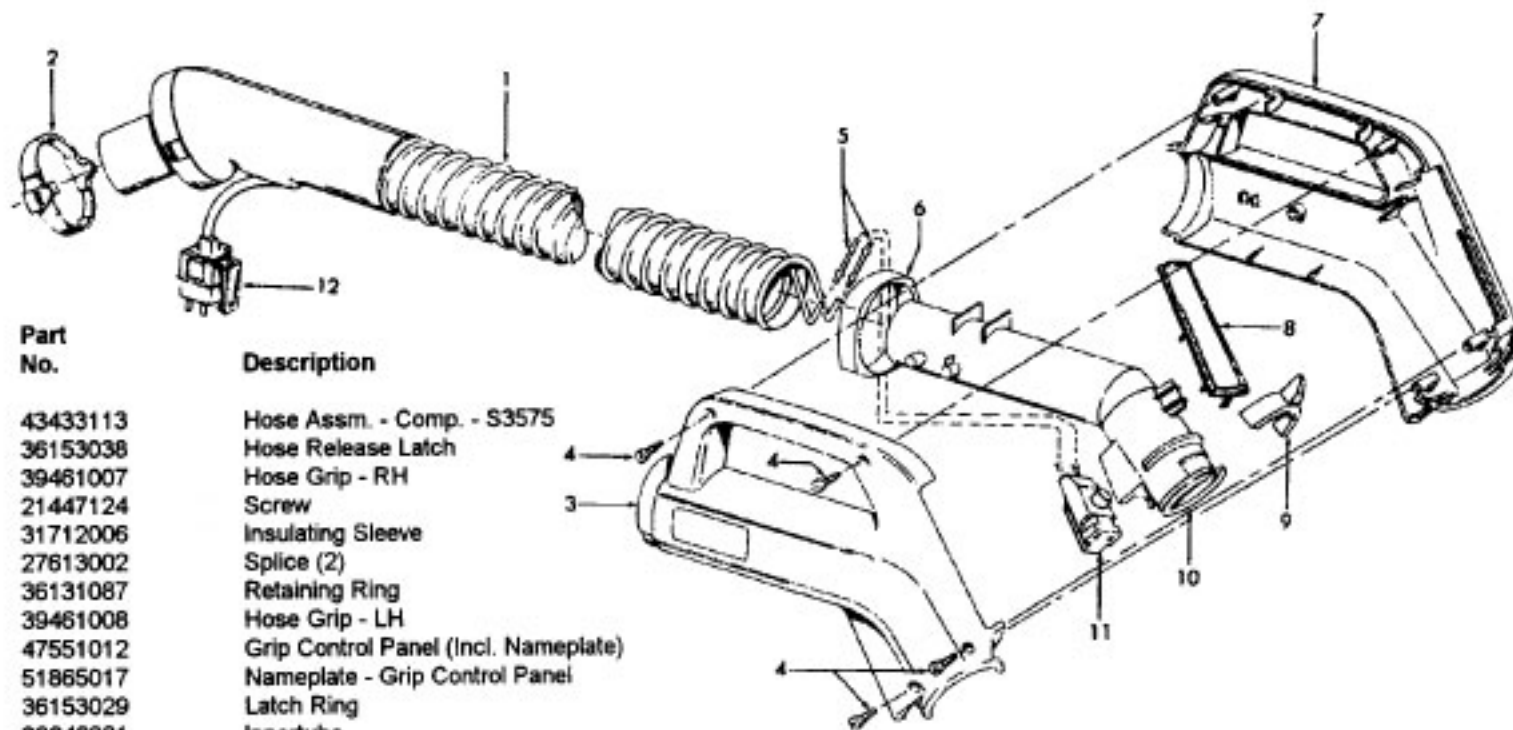

Hose Assembly

Models S3575, S3585

Ref. No.	Part No.	Description
1	43433113	Hose Assm. - Comp. - S3575
2	36153038	Hose Release Latch
3	39461007	Hose Grip - RH
4	21447124	Screw
5	31712006	Insulating Sleeve
	27613002	Splice (2)
6	36131087	Retaining Ring
7	39461008	Hose Grip - LH
8	47551012	Grip Control Panel (Incl. Nameplate)
	51865017	Nameplate - Grip Control Panel
9	36153029	Latch Ring
10	38646081	Innertube
11	46325032	Connector
12	36152029	Plug Latch
	40300051	Cord Repair Kit - 2W