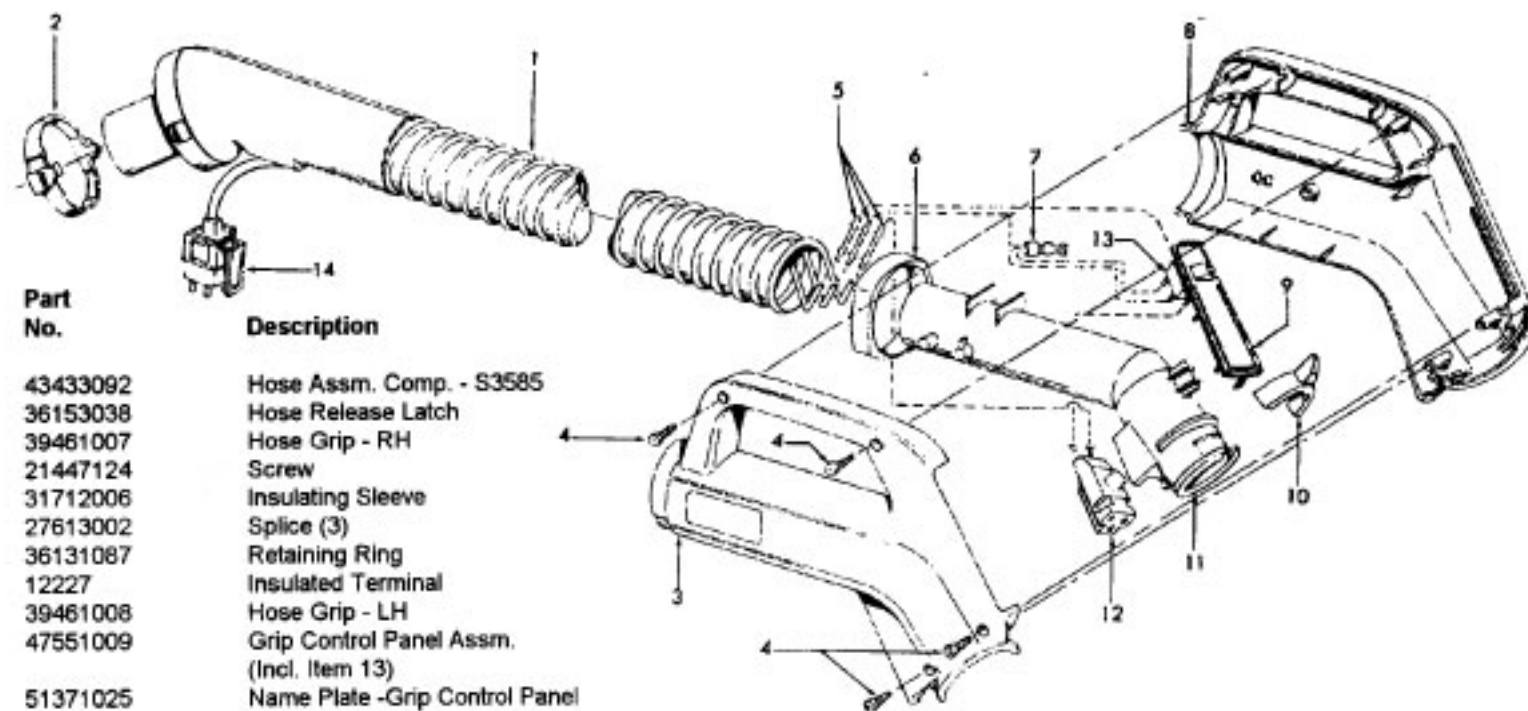

Agitator 48416030

1	48495AY	Thread Guard
2	43267002	Bearing
3	21347003	Washer
4	36422001	End
5	48445017	Agitator Brush
6	41435018	Thread Guard
7	38537008	End Pulley
8	48418001	Brush Ring
9	31722019	Spacer
10	32724005	Shaft

Hose Assembly

Models S3575, S3585

Ref. No.	Part No.	Description
1	43433113	Hose Assm. - Comp. - S3575
2	36153038	Hose Release Latch
3	39461007	Hose Grip - RH
4	21447124	Screw
5	31712006	Insulating Sleeve
	27613002	Splice (2)
6	36131087	Retaining Ring
7	39461008	Hose Grip - LH
8	47551012	Grip Control Panel (Incl. Nameplate)
	51865017	Nameplate - Grip Control Panel
9	36153029	Latch Ring
10	38646081	Innertube
11	46325032	Connector
12	36152029	Plug Latch
	40300051	Cord Repair Kit - 2W