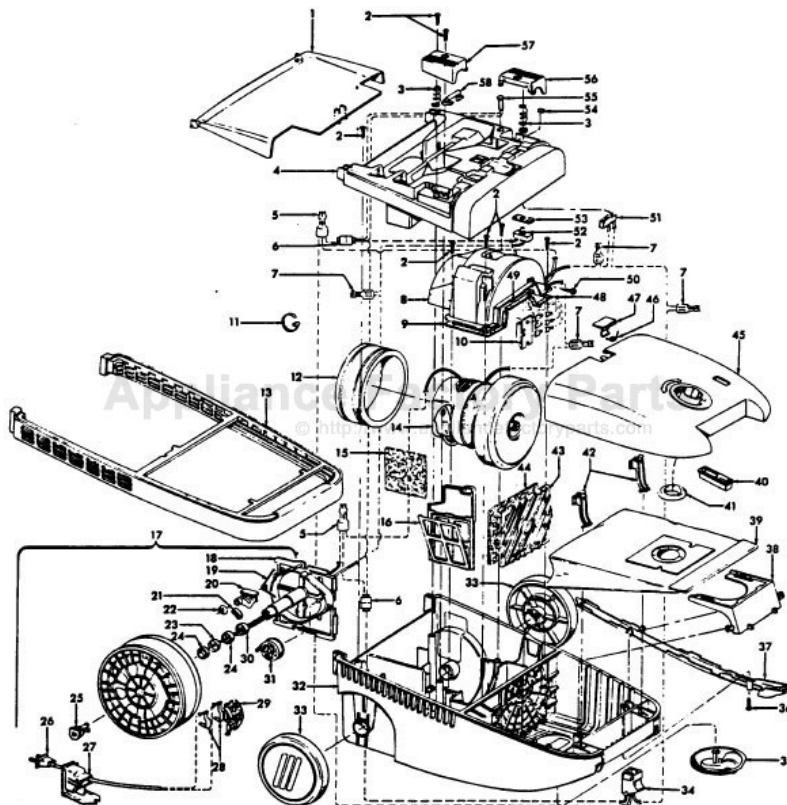

[Find Your HOOVER Vacuum Cleaner Parts - Select From 1456 Models](#)

----- Manual continues below part list -----