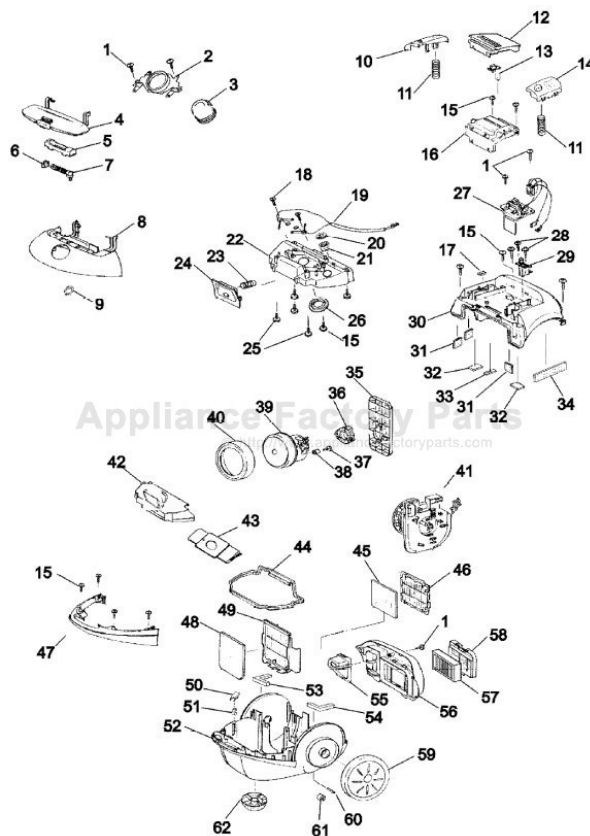

# HOOVER S3591 Owner's Manual

[Shop genuine replacement parts for HOOVER S3591](#)

[Find Your HOOVER Vacuum Cleaner Parts - Select From 1456 Models](#)

----- Manual continues below -----

**Model Number: S3591**  
**BOM/Serial #: S3591**  
**Graphic Title: CANISTER**

Image	Key	Part Number	Description	Substitution	Qty.
1	1	93001579	SCREW - 4MM X 16MM		5
1	2	93001524	CONTACT SUPPORT HOLDER		1
1	3	93001525	HOSE SWIVEL CONTACT ASSEMBLY		1
1	4	93002240	TOOL COVER W/GRAPHICS		1
1	5	93001569	FULL BAG INDICATOR COVER		1
1	6	93001570	FILTER - FULL BAG INDICATOR		1
1	7	93001571	FULL BAG INDICATOR ASSEMBLY		1
1	8	93002242	BAG LID ASY		1
1	9	93001566	FOAM SEAL - BAG LID		1
1	10	93001539	CORD REEL PEDAL		1
1	11	93001529	PEDAL SPRING		2
1	12	93002239	COVER PLATE W/GRAPHICS		1
1	13	93002241	SLIDE CONTROL KNOB		1
1	14	93001540	ON/OFF PEDAL		1
1	15	93001577	SCREW - 4MM X 20MM		18
1	16	93001522	SPEED CONTROL COVER		1
1	17	93001517	FOAM SEAL - .875" X .375"		1
1	18	93001527	SCREW - 3MM X 8MM		2
1	19	93001526	HOSE SWIVEL HARNESS ASSEMBLY		1
1	20	93001542	POPPET VALVE		1
1	21	93001543	POPPET VALVE GASKET		1
1	22	93002243	BACKING PLATE ASY-BAG LID		1
1	23	93001546	SPRING - BAG LATCH		1
1	24	93001545	BAG LID LATCH		1
1	25	93001576	SCREW - 4MM X 10MM		2
1	26	93001568	SEAL - BACKING PLATE		1
1	27	93001556	SPEED CONTROL BOARD		1
1	28	93001578	SCREW - 3MM X 10MM		2
1	29	93001530	ON/OFF SWITCH		1
1	30	93002238	MOTOR COVER ASY		1
1	31	93001521	FOAM SEAL - 1.250" X 1.250"		3
1	32	93001519	FOAM SEAL - 1.625" X 1.250"		2
1	33	93001520	FOAM SEAL - 1.750" X .625"		1
1	34	93001518	FOAM SEAL - 4.000" X 1.375"		1
1	35	93001554	MOTOR MOUNT SUPPORT		1