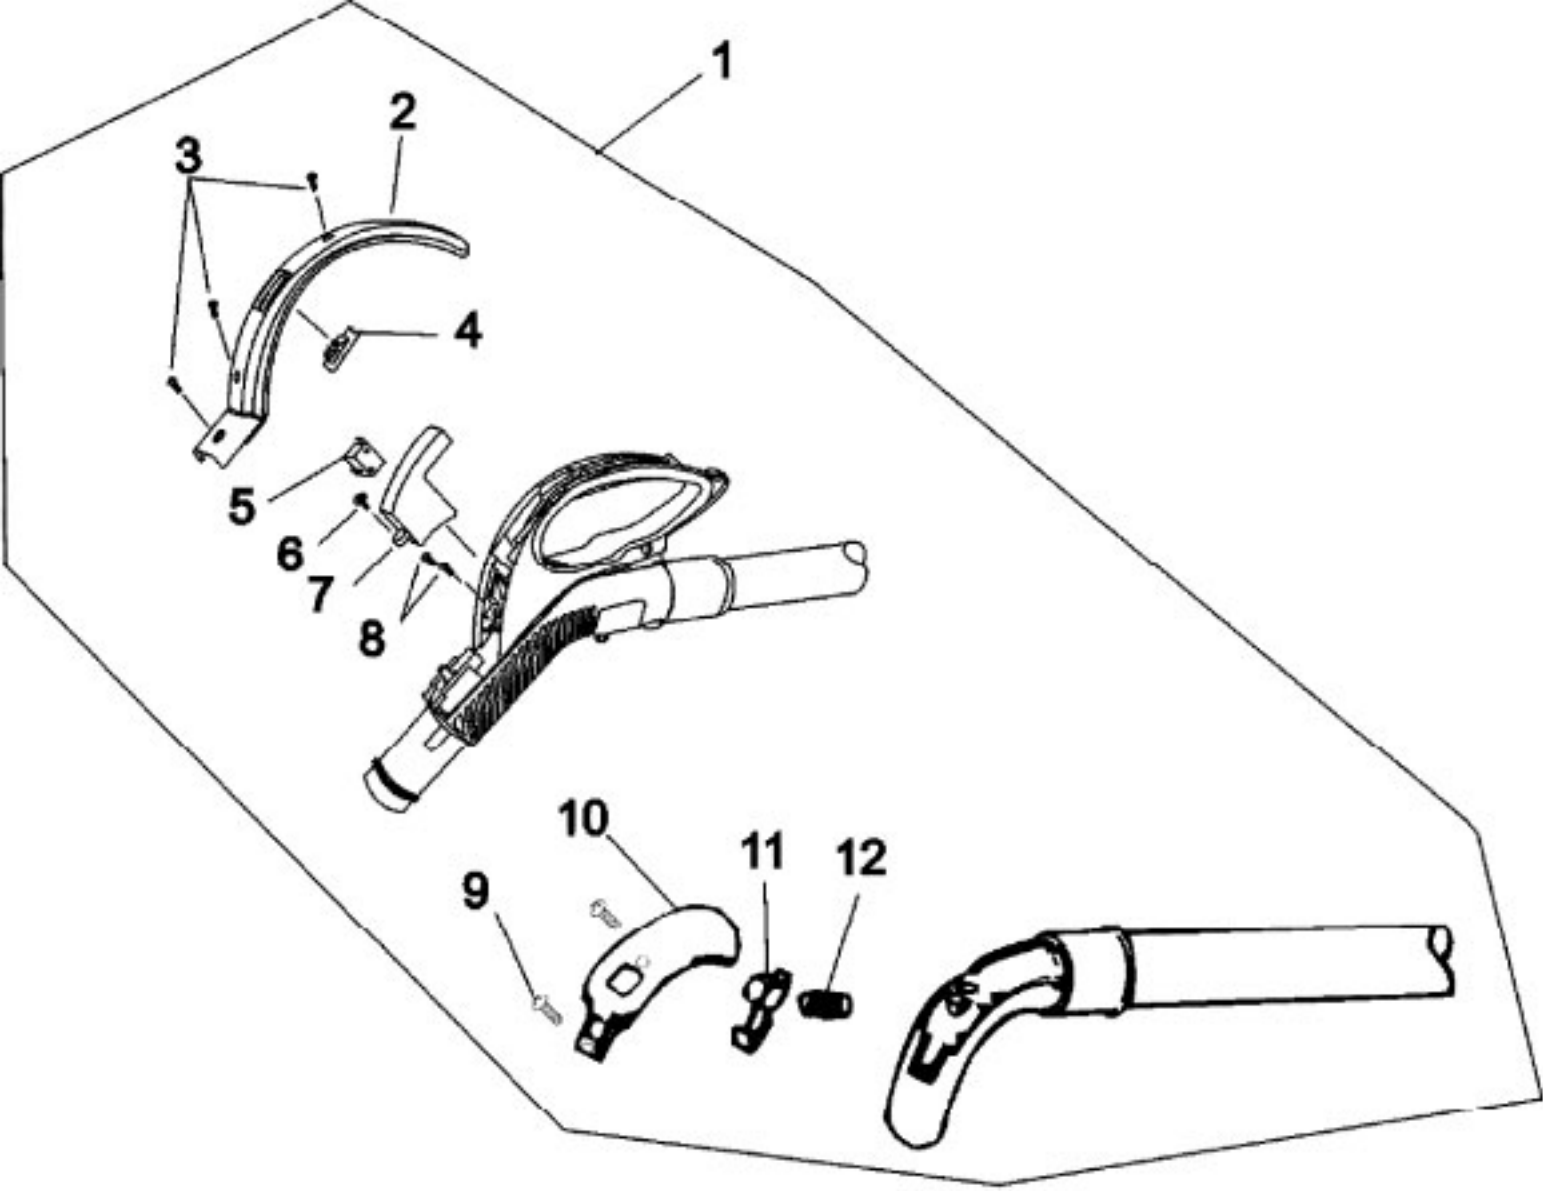

Model Number: S3591
BOM/Serial #: S3591
Graphic Title: HOSE AND TOOLS

Image	Key	Part Number	Description	Substitution	Qty.
1	1	93002244	HOSE ASY		1
1	2	93002246	GRIP CVR PLT W/GRAPHICS		1
1	3	93001586	SCREW - SELF TAPPING		3
1	4	93002247	SWITCH BUTTON		1
1	5	93001588	MICRO SWITCH		1
1	6	93001589	SCREW - SELF TAPPING		1
1	7	93001590	SWITCH MOUNT		1
1	8	93001586	SCREW - SELF TAPPING		2
1	9	93001582	SCREW - SELF TAPPING		2
1	10	93002245	GRIP HNDL CVR-UPR		1
1	11	93001583	WAND LATCHING LEVER		1
1	12	93001584	SPRING - WAND LATCHING LEVER		1
1	13	93001538	CREVICE TOOL		1
1	14	93001593	FURNITURE BRUSH - ROTATING		1
1	15	93001594	UPHOLSTERY BRUSH		1
1	16	93002248	WAND ASY		2
1	17	93001592	WAND STORAGE CLIP/TOOL HOLDER		1
1	18	93001589	SCREW - SELF TAPPING		1