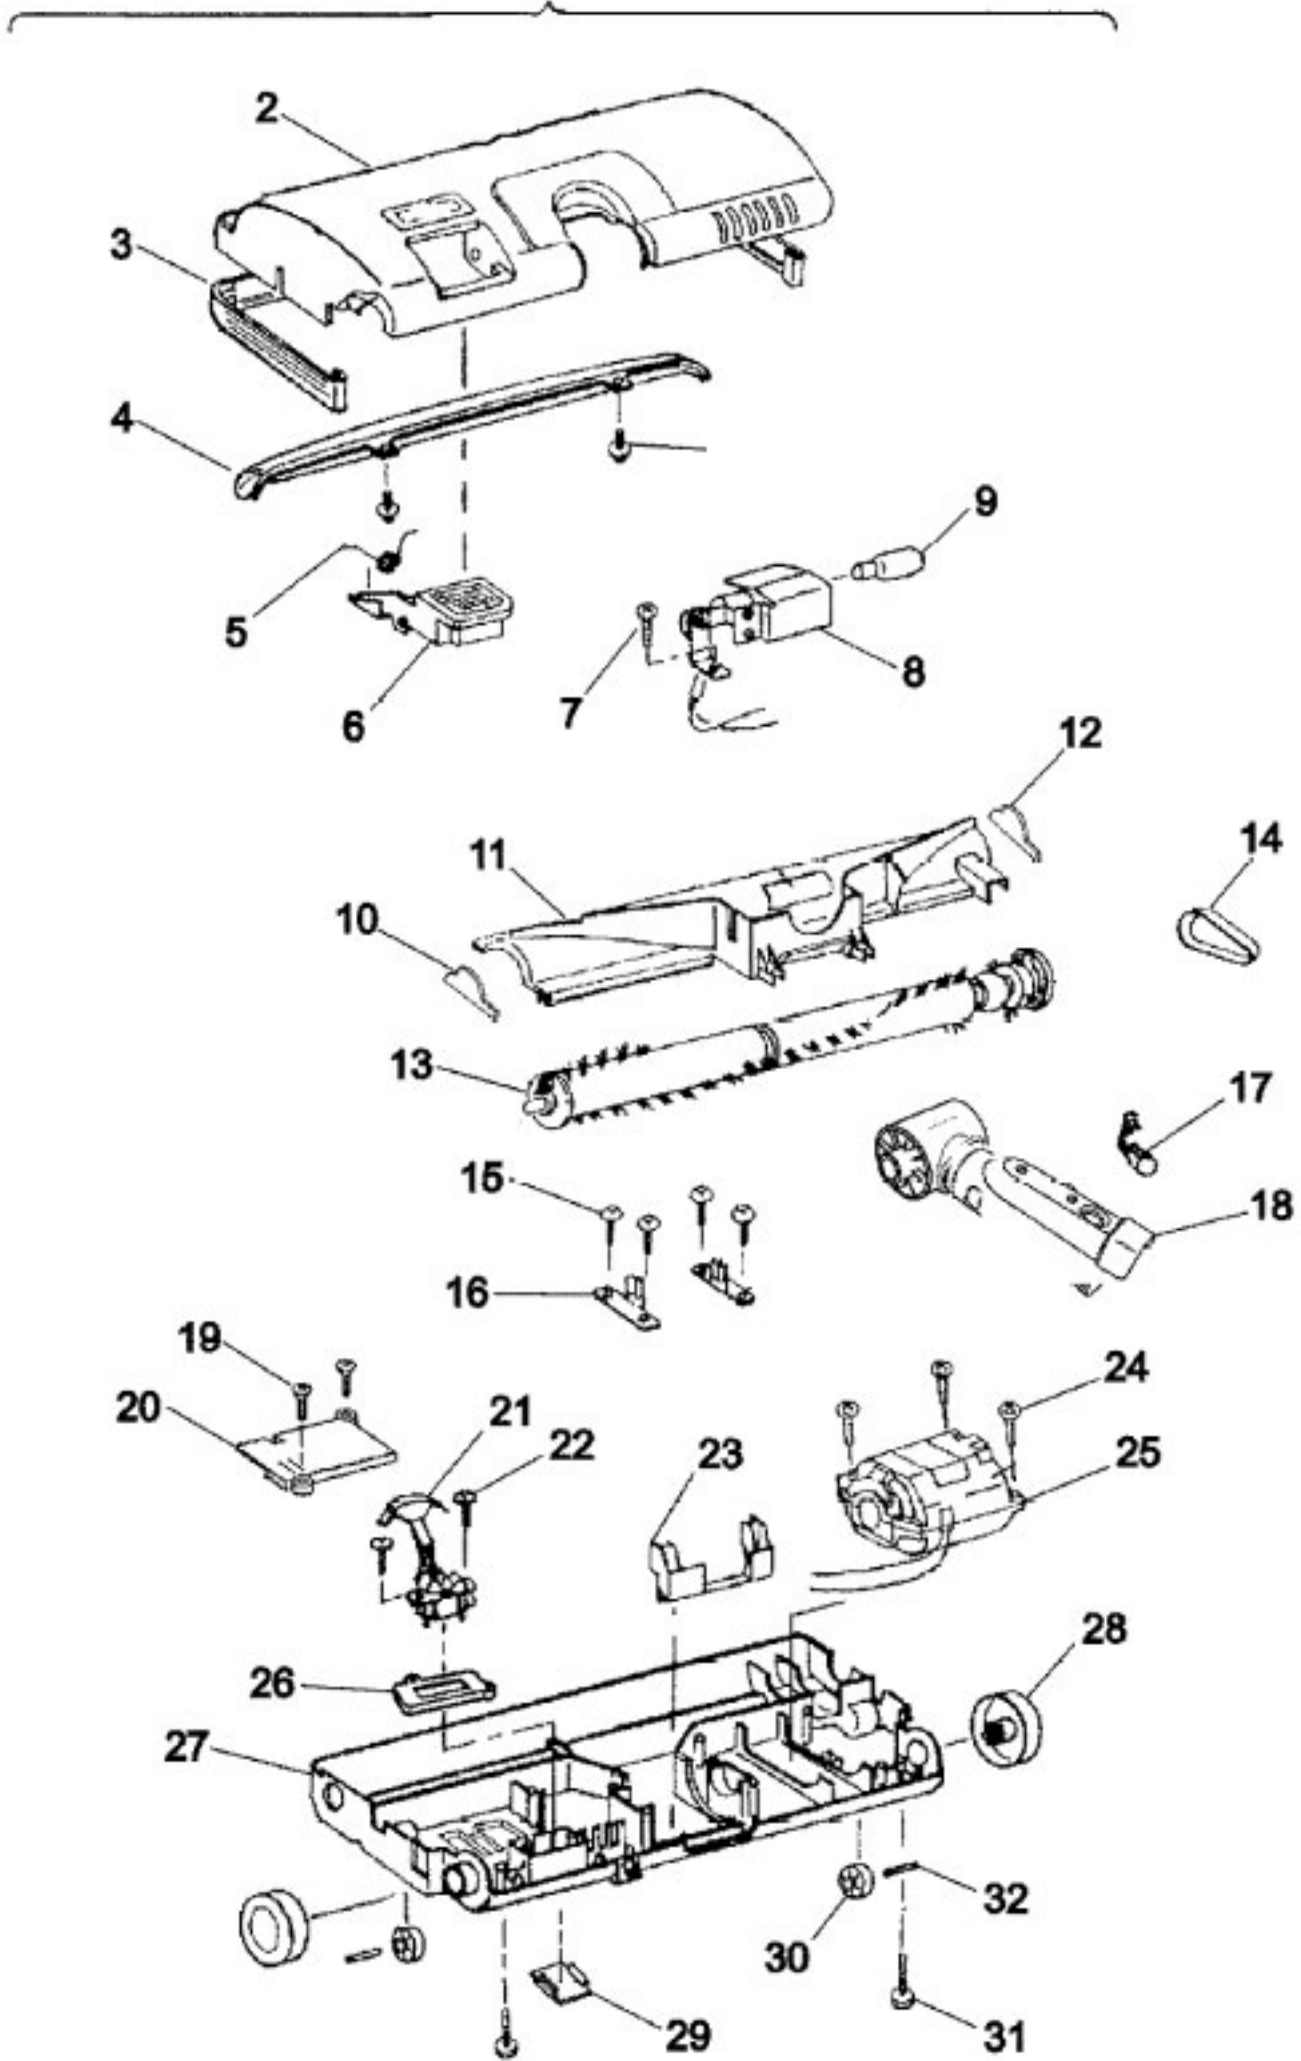

Model Number: S3591
BOM/Serial #: S3591
Graphic Title: FOOT

Image	Key	Part Number	Description	Substitution	Qty.
1	1	93002249	POWER NOZZLE ASY		1
1	2	93002250	HOOD ASY W/LOGO		1
1	3	93001598	FURNITURE GUARD		1
1	4	93001600	SCREW - LENS		2
1	4	93001599	HEAD LAMP LENS		1
1	5	93001602	SPRING - PEDAL		1
1	6	93002251	SWITCH PEDAL ASY		1
1	7	93001603	SCREW		1
1	8	93001617	HEAD LAMP SOCKET ASSEMBLY		1
1	9	93001618	HEAD LAMP		1
1	10	93001623	FOAM SEAL - AGIT OPPOSITE END		1
1	11	93001622	AGITATOR COVER ASSEMBLY		1
1	12	93001605	FOAM SEAL-AGITATOR PULLEY END		1
1	13	93001624	AGITATOR		1
1	14	93001625	AGITATOR BELT		1
1	15	93001603	SCREW		4
1	16	93001606	DETENT BRACKET		2
1	17	93001610	STRAIN RELIEF		1
1	18	93002252	WAND SWIVEL ATTACH ASY		1
1	19	93001603	SCREW		2
1	20	93001612	COVER PLATE		1
1	21	93001608	SWITCH - RUG/FLOOR ADJ		1
1	22	93001611	SCREW - SWITCH MOUNT		2
1	23	93001615	WIRE CHANNEL COVER		1
1	24	93001619	SCREW - SELF TAPPING		3
1	25	93001626	AGITATOR MOTOR		1
1	26	93001609	SWITCH MOUNT PLATE		1
1	27	93001604	BASE PLATE ASSEMBLY		1
1	28	93001614	REAR WHEEL		2
1	29	93001616	SNAP COVER - BASE PLATE		1
1	30	93001620	SMALL NOZZLE WHEEL		2
1	31	93001596	SCREWS - NOZZLE BOTTOM PLATE		2
1	32	93001621	AXLE - SMALL NOZZLE WHEEL		2