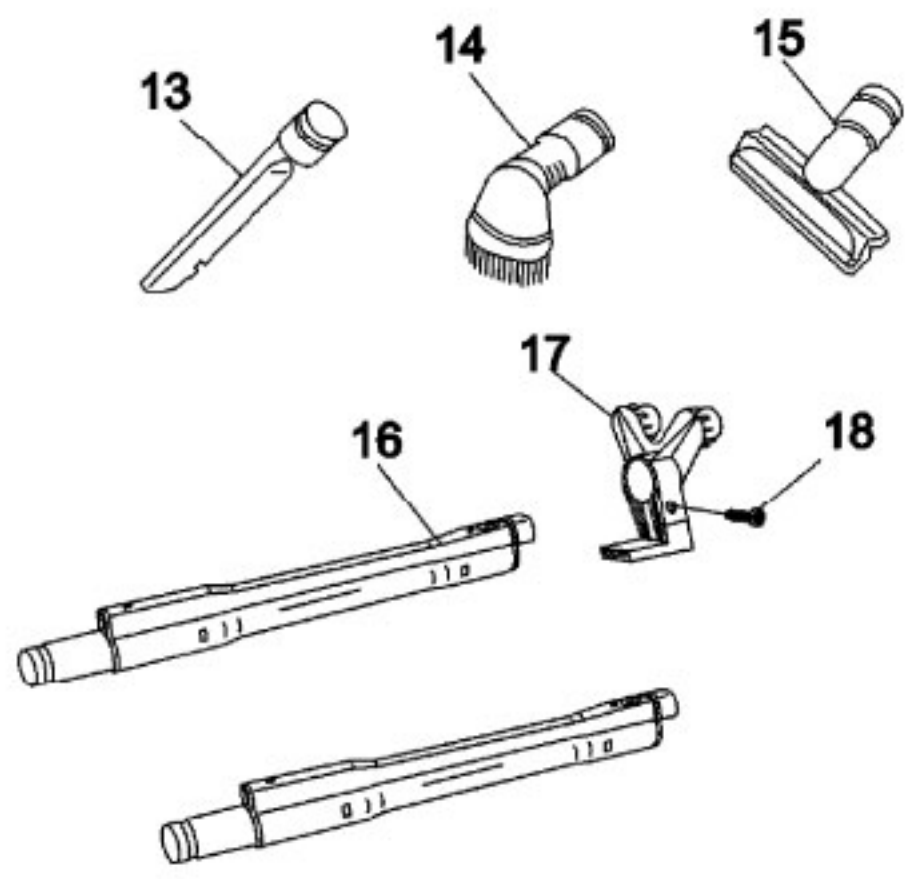

Model Number: S3591
BOM/Serial #: S3591
Graphic Title: HOSE AND TOOLS

Image	Key	Part Number	Description	Substitution	Qty.
1	1	93002244	HOSE ASY		1
1	2	93002246	GRIP CVR PLT W/GRAPHICS		1
1	3	93001586	SCREW - SELF TAPPING		3
1	4	93002247	SWITCH BUTTON		1
1	5	93001588	MICRO SWITCH		1
1	6	93001589	SCREW - SELF TAPPING		1
1	7	93001590	SWITCH MOUNT		1
1	8	93001586	SCREW - SELF TAPPING		2
1	9	93001582	SCREW - SELF TAPPING		2
1	10	93002245	GRIP HNDL CVR-UPR		1
1	11	93001583	WAND LATCHING LEVER		1
1	12	93001584	SPRING - WAND LATCHING LEVER		1
1	13	93001538	CREVICE TOOL		1
1	14	93001593	FURNITURE BRUSH - ROTATING		1
1	15	93001594	UPHOLSTERY BRUSH		1
1	16	93002248	WAND ASY		2
1	17	93001592	WAND STORAGE CLIP/TOOL HOLDER		1
1	18	93001589	SCREW - SELF TAPPING		1