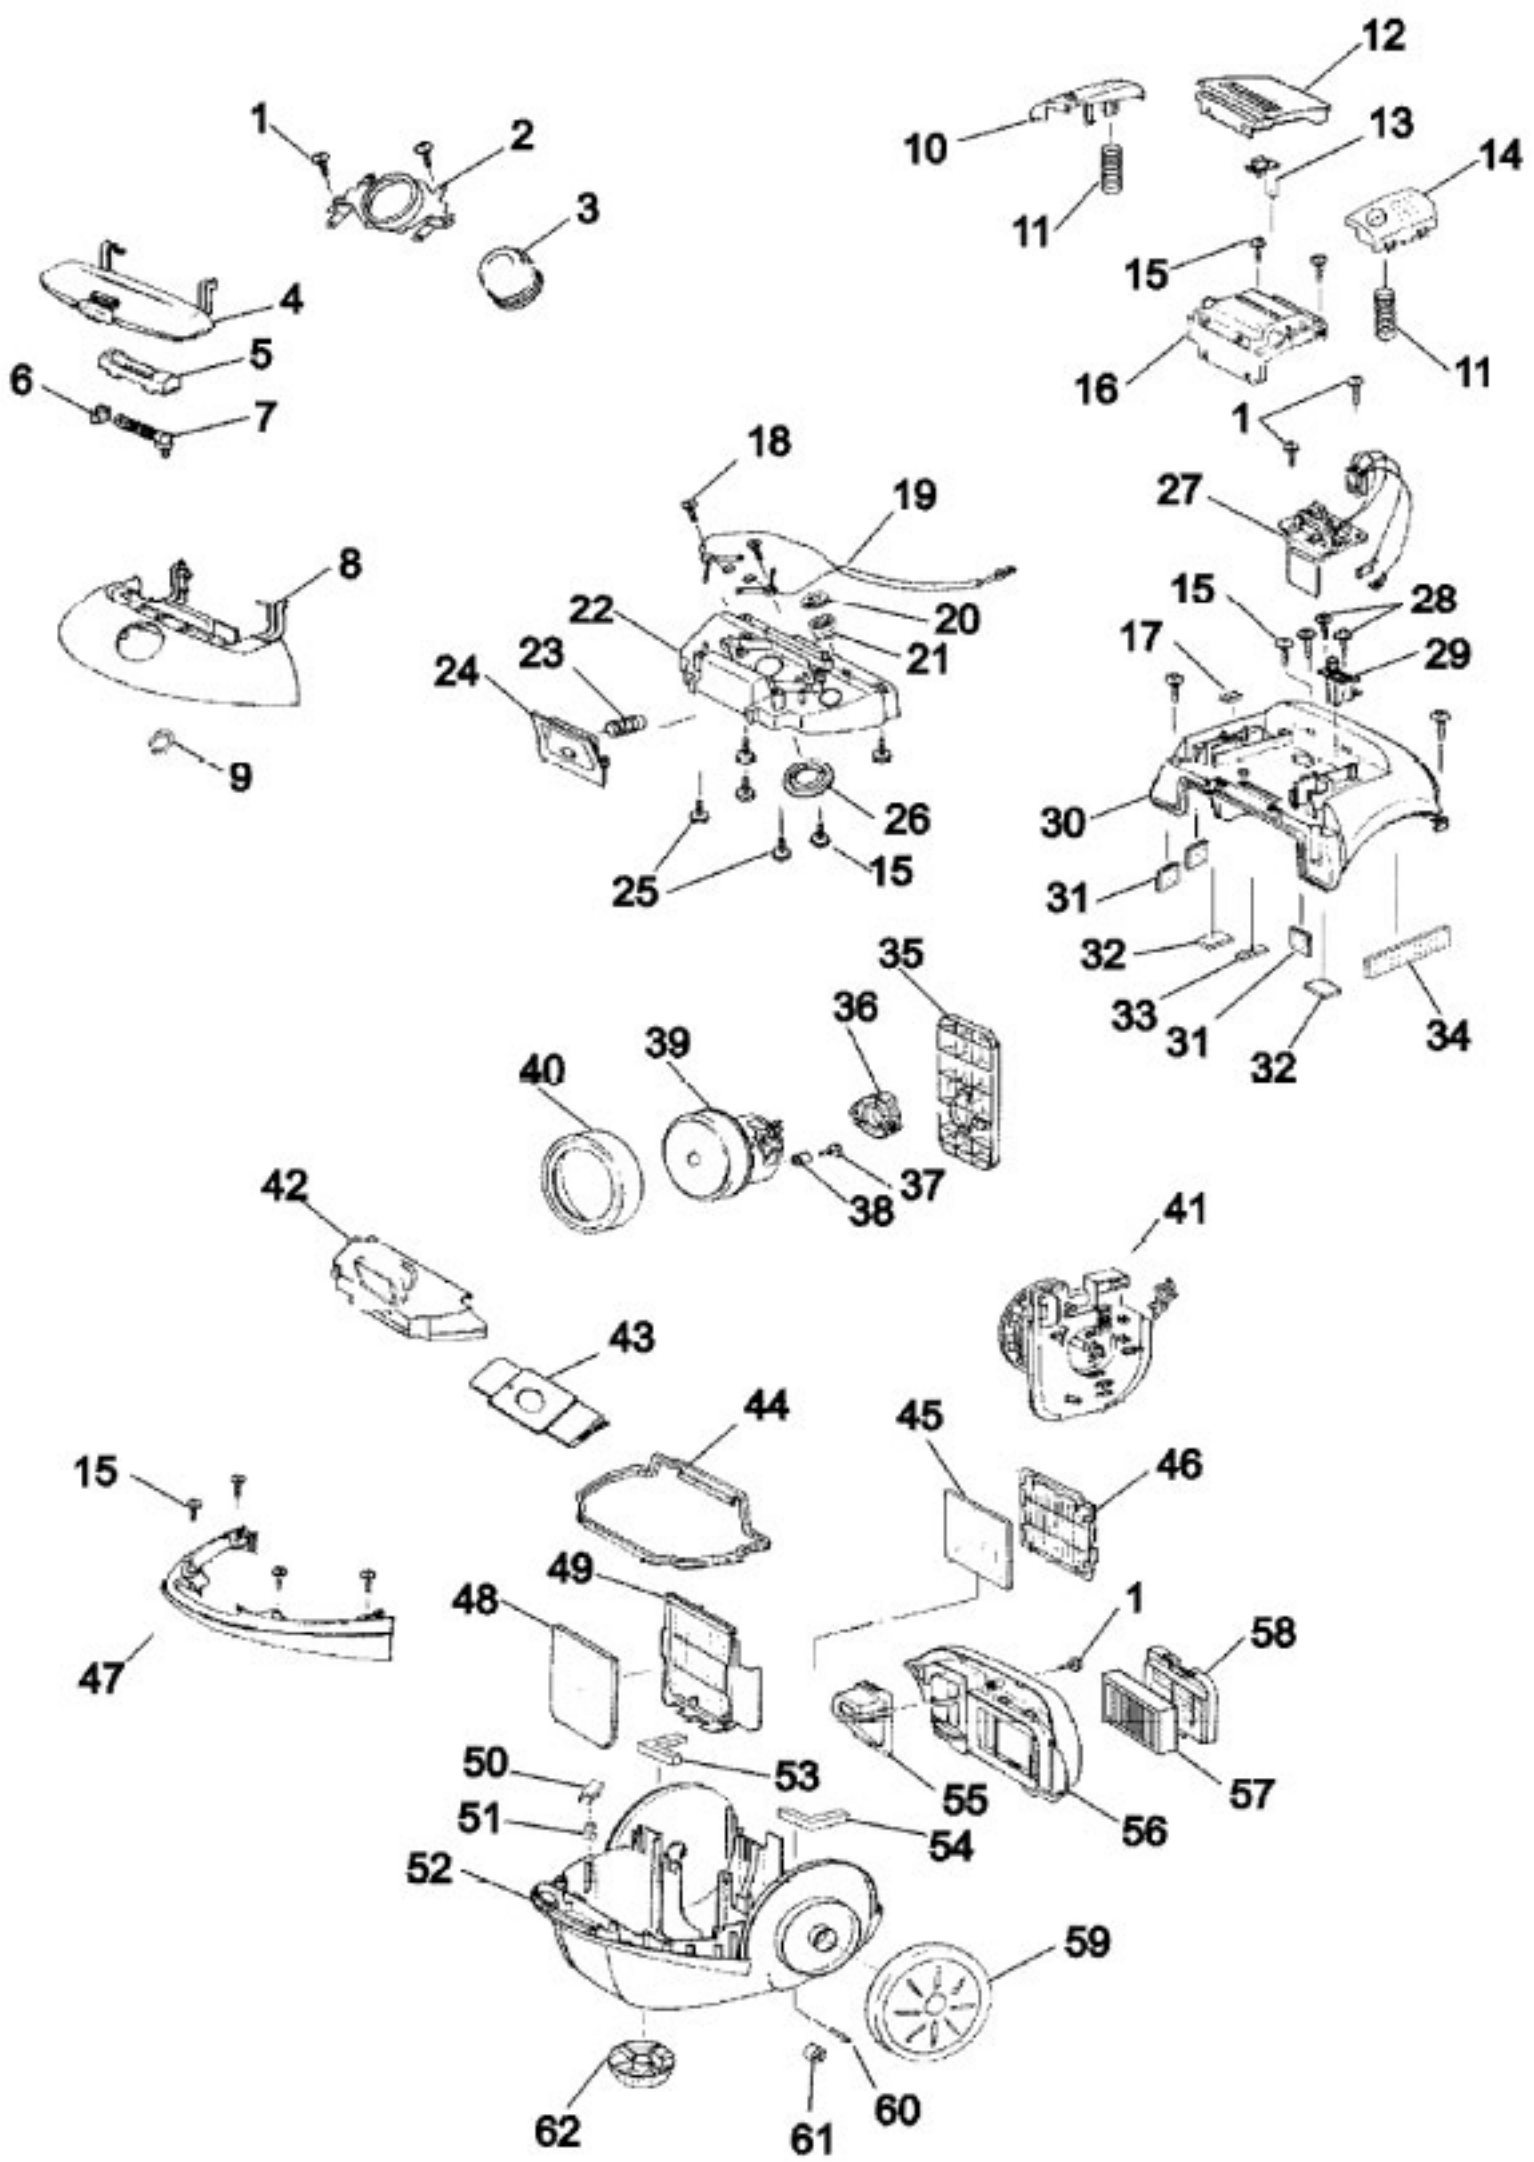

# HOOVER S3591 Owner's Manual

[Shop genuine replacement parts for HOOVER S3591](#)

[Find Your HOOVER Vacuum Cleaner Parts - Select From 1456 Models](#)

----- Manual continues below -----

**Model Number: S3591**  
**BOM/Serial #: S3591**  
**Graphic Title: CANISTER**

Image	Key	Part Number	Description	Substitution	Qty.
1	1	93001579	SCREW - 4MM X 16MM		5
1	2	93001524	CONTACT SUPPORT HOLDER		1
1	3	93001525	HOSE SWIVEL CONTACT ASSEMBLY		1
1	4	93002240	TOOL COVER W/GRAPHICS		1
1	5	93001569	FULL BAG INDICATOR COVER		1
1	6	93001570	FILTER - FULL BAG INDICATOR		1
1	7	93001571	FULL BAG INDICATOR ASSEMBLY		1
1	8	93002242	BAG LID ASY		1
1	9	93001566	FOAM SEAL - BAG LID		1
1	10	93001539	CORD REEL PEDAL		1
1	11	93001529	PEDAL SPRING		2
1	12	93002239	COVER PLATE W/GRAPHICS		1
1	13	93002241	SLIDE CONTROL KNOB		1
1	14	93001540	ON/OFF PEDAL		1
1	15	93001577	SCREW - 4MM X 20MM		18
1	16	93001522	SPEED CONTROL COVER		1
1	17	93001517	FOAM SEAL - .875" X .375"		1
1	18	93001527	SCREW - 3MM X 8MM		2
1	19	93001526	HOSE SWIVEL HARNESS ASSEMBLY		1
1	20	93001542	POPPET VALVE		1
1	21	93001543	POPPET VALVE GASKET		1
1	22	93002243	BACKING PLATE ASY-BAG LID		1
1	23	93001546	SPRING - BAG LATCH		1
1	24	93001545	BAG LID LATCH		1
1	25	93001576	SCREW - 4MM X 10MM		2
1	26	93001568	SEAL - BACKING PLATE		1
1	27	93001556	SPEED CONTROL BOARD		1
1	28	93001578	SCREW - 3MM X 10MM		2
1	29	93001530	ON/OFF SWITCH		1
1	30	93002238	MOTOR COVER ASY		1
1	31	93001521	FOAM SEAL - 1.250" X 1.250"		3
1	32	93001519	FOAM SEAL - 1.625" X 1.250"		2
1	33	93001520	FOAM SEAL - 1.750" X .625"		1
1	34	93001518	FOAM SEAL - 4.000" X 1.375"		1
1	35	93001554	MOTOR MOUNT SUPPORT		1