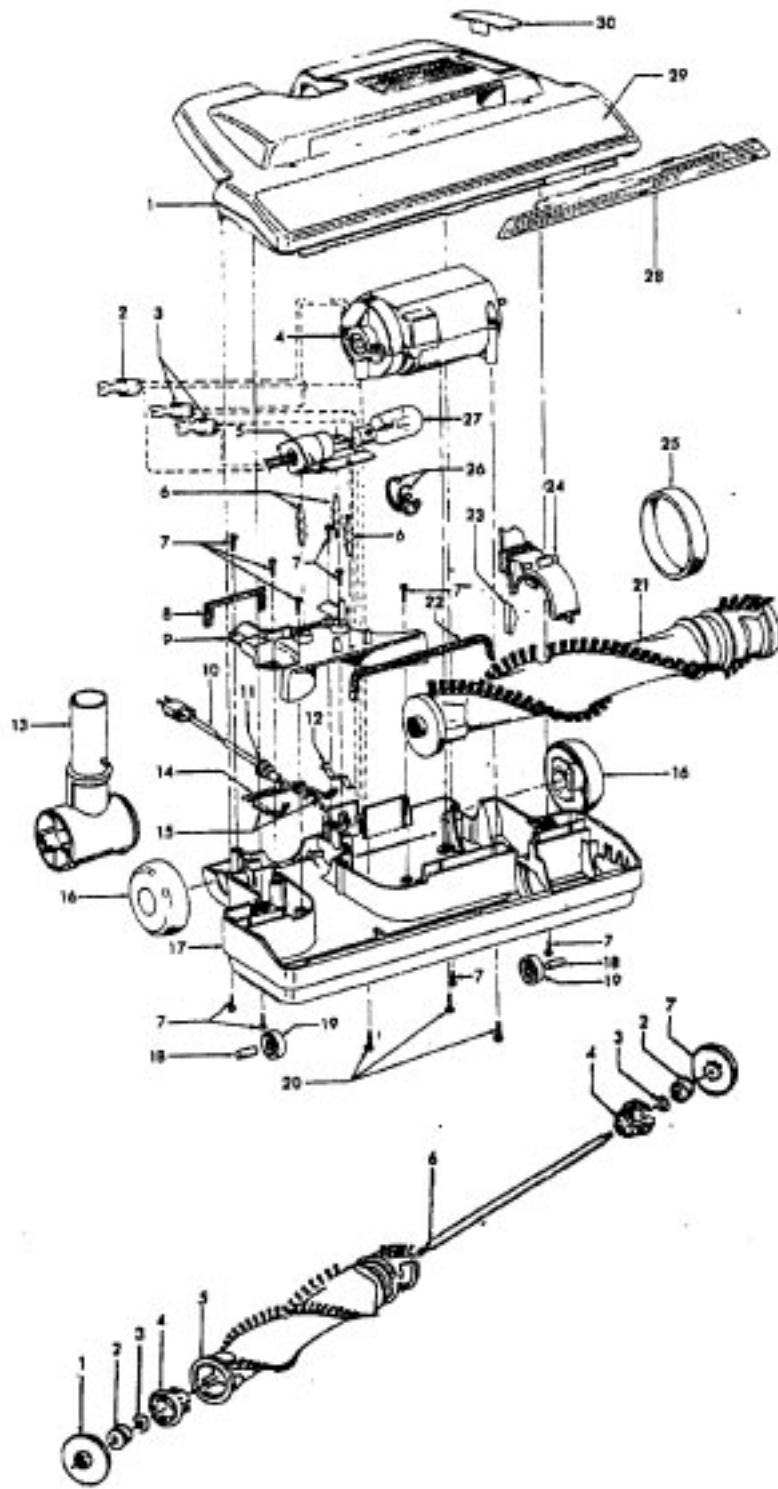

Powernozzle -

48438265 ABR - S3601
48438090 ABY - S3607
48438054 ABM - S3611
48438266 AG - S3614

48438051 AAY- S3603-040, S3603
48438047 ABM - S3609
48438064 AG - S3613
48438267 ADJ - S3606

48438048 - AG S3610, S3615
48438082 ABM - S3620
48438274 - AG - S3612

Ref. No.	Part No	Description
1	42252344	Nozzle Body Assem. - S3603, S3603-040 (incl. Items 28,29,30)
	42252345	Nozzle Body Assem. - S3609 (incl. Items 28,29,30)
	42252346	Nozzle Body Assem. - AG -S3611, S3612, S3613, S3615, S3620 (incl. Items 28,29,30)
	N/A	Nozzle Body Assem. - S3601,S3607, S3610, S3614 use 42252346
	37241163	Nozzle Body Assem. - S3606 (Incl. It. 28, 29, 30)
2	18972	Insulated Terminal
3	12227	Insulated Terminal (2)
4	43177082	Motor Assem. Comp.
5	47171020	Dirt Finder Socket Assem.
6	36218016	Isolation Grommet - AG (3)
7	21447003	Screw - Self Tapping (10)
8	34253018	Rear Seal
9	42256099	Duct Cover Assem. (Incl. Items 5,6,8,22)
10	46521021	Cord Assem. - 3W - AG
	46321009	Cord Assem. - 2W - S3601, S3607, S3614 S3612
11	163768	Strain Relief Bushing
12	35276008	Detent Spring
13	43482108	Nozzle Conn. Assem. - AG
14	34112007	Seal
15	34122014	Seal (2)
16	43244043	Wheel Assem. AG (2)
17	42246114	Base Plate Assem. - ABR (Incl. Items 18,19)
	42246115	Base Plate Assem. - AG (Incl. Items 18, 19)
18	31522004	Wheel Shaft - AY (2)
19	32781001	Wheel - AG (2)
20	21479801	Screw - Self Tapping (3)
21	48414081	Agitator Assem. Comp.
22	34123039	Duct Cover Seal
23	13261AY	Rug Nozzle Rib Shoe
24	36923008	Belt Guard
25	38528011	Belt
26	27479307	Lead Wire Tie
27	27317307	Dirt Finder Lamp
28	39383106	Dirt Finder Lens - AAN
29	52125135	Nameplate
	52125141	Nameplate - S3603-040, S3610, S3611 S3620, S3606
	52125149	Nameplate - S3614
	N/A	Nameplate - S3613
	N/A	Nameplate - S3612
30	48111010	Belt Lens
	39383096	Belt lens Cover - S3606

ITEMS NOT ILLUSTRATED
39385007

Ref. No.	Part No	Description
		Reflector
Agitator 48414081		
1	36423016	Thread Guard - RH
2	43267002	Agitator Bearing Assem. (2)
3	21347003	Conical Washer (2)
4	36422022	Agitator End (2)
5	N/A	Agitator Body
6	32724013	Agitator Shaft
7	36423017	Thread Guard - LH - AG