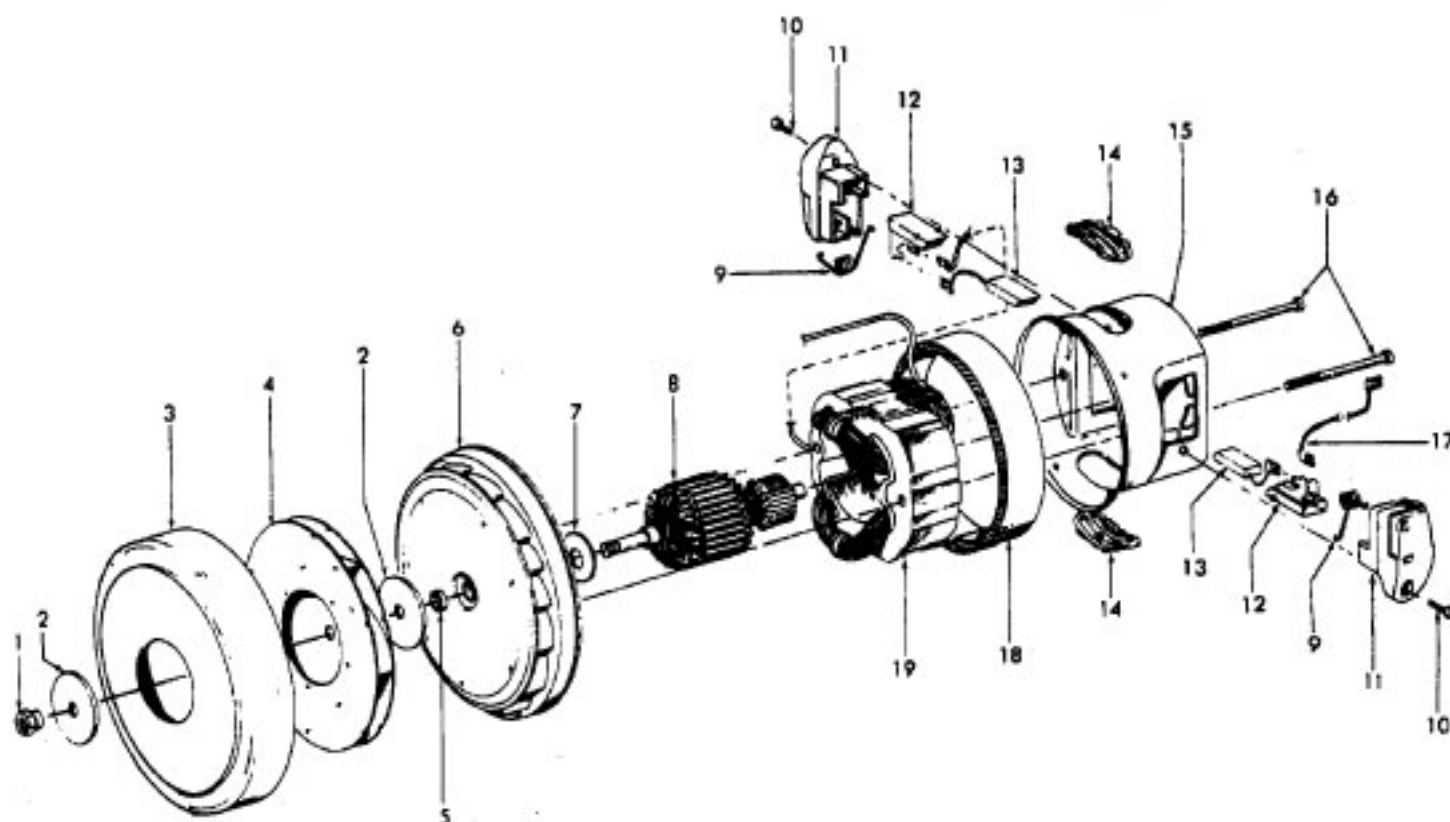

ITEMS NOT ILLUSTRATED  
 39385007

Ref. No.	Part No	Description
		Reflector
Agitator 48414081		
1	36423016	Thread Guard - RH
2	43267002	Agitator Bearing Assem. (2)
3	21347003	Conical Washer (2)
4	36422022	Agitator End (2)
5	N/A	Agitator Body
6	32724013	Agitator Shaft
7	36423017	Thread Guard - LH - AG