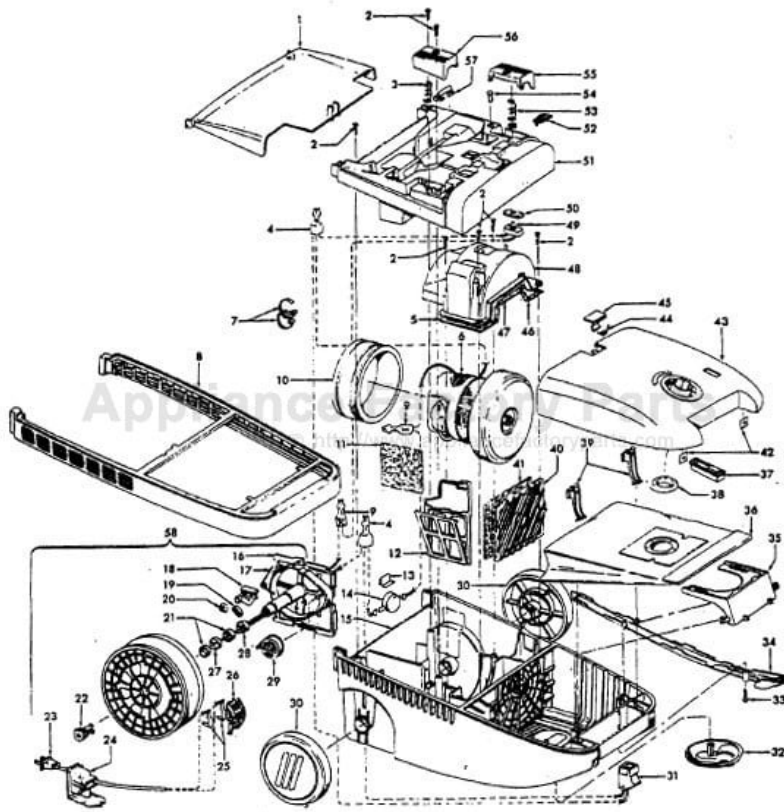

[Find Your HOOVER Vacuum Cleaner Parts - Select From 1456 Models](#)

----- Manual continues below part list -----