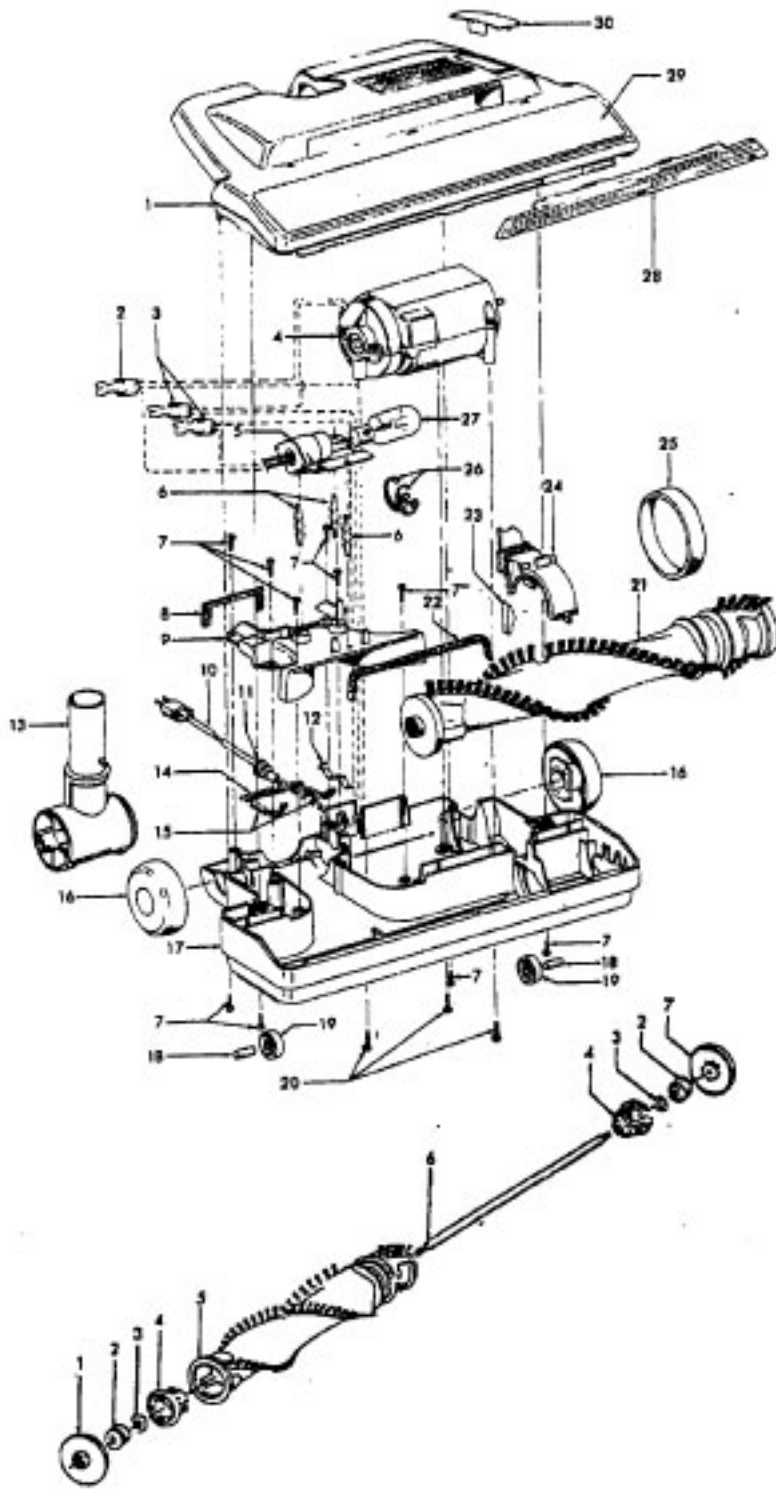

Powernozzle -

48438265 ABR - S3601
48438090 ABY - S3607
48438054 ABM - S3611
48438266 AG - S3614

48438051 AAY- S3603-040, S3603
48438047 ABM - S3609
48438064 AG - S3613
48438267 ADJ - S3606

48438048 - AG S3610, S3615
48438082 ABM - S3620
48438274 - AG - S3612

Ref. No.	Part No	Description
1	42252344	Nozzle Body Assem. - S3603, S3603-040 (incl. Items 28,29,30)
	42252345	Nozzle Body Assem. - S3609 (incl. Items 28,29,30)
	42252346	Nozzle Body Assem. - AG -S3611, S3612, S3613, S3615, S3620 (incl. Items 28,29,30)
	N/A	Nozzle Body Assem. - S3601,S3607, S3610, S3614 use 42252346
	37241163	Nozzle Body Assem. - S3606 (Incl. It. 28, 29, 30)
2	18972	Insulated Terminal
3	12227	Insulated Terminal (2)
4	43177082	Motor Assem. Comp.
5	47171020	Dirt Finder Socket Assem.
6	36218016	Isolation Grommet - AG (3)
7	21447003	Screw - Self Tapping (10)
8	34253018	Rear Seal
9	42256099	Duct Cover Assem. (Incl. Items 5,6,8,22)
10	46521021	Cord Assem. - 3W - AG
	46321009	Cord Assem. - 2W - S3601, S3607, S3614 S3612
11	163768	Strain Relief Bushing
12	35276008	Detent Spring
13	43482108	Nozzle Conn. Assem. - AG
14	34112007	Seal
15	34122014	Seal (2)
16	43244043	Wheel Assem. AG (2)
17	42246114	Base Plate Assem. - ABR (Incl. Items 18,19)
	42246115	Base Plate Assem. - AG (Incl. Items 18, 19)
18	31522004	Wheel Shaft - AY (2)
19	32781001	Wheel - AG (2)
20	21479801	Screw - Self Tapping (3)
21	48414081	Agitator Assem. Comp.
22	34123039	Duct Cover Seal
23	13261AY	Rug Nozzle Rib Shoe
24	36923008	Belt Guard
25	38528011	Belt
26	27479307	Lead Wire Tie
27	27317307	Dirt Finder Lamp
28	39383106	Dirt Finder Lens - AAN
29	52125135	Nameplate
	52125141	Nameplate - S3603-040, S3610, S3611 S3620, S3606
	52125149	Nameplate - S3614
	N/A	Nameplate - S3613
	N/A	Nameplate - S3612
30	48111010	Belt Lens
	39383096	Belt lens Cover - S3606

ITEMS NOT ILLUSTRATED
39385007

Ref. No.	Part No	Description
		Reflector
Agitator 48414081		
1	36423016	Thread Guard - RH
2	43267002	Agitator Bearing Assem. (2)
3	21347003	Conical Washer (2)
4	36422022	Agitator End (2)
5	N/A	Agitator Body
6	32724013	Agitator Shaft
7	36423017	Thread Guard - LH - AG